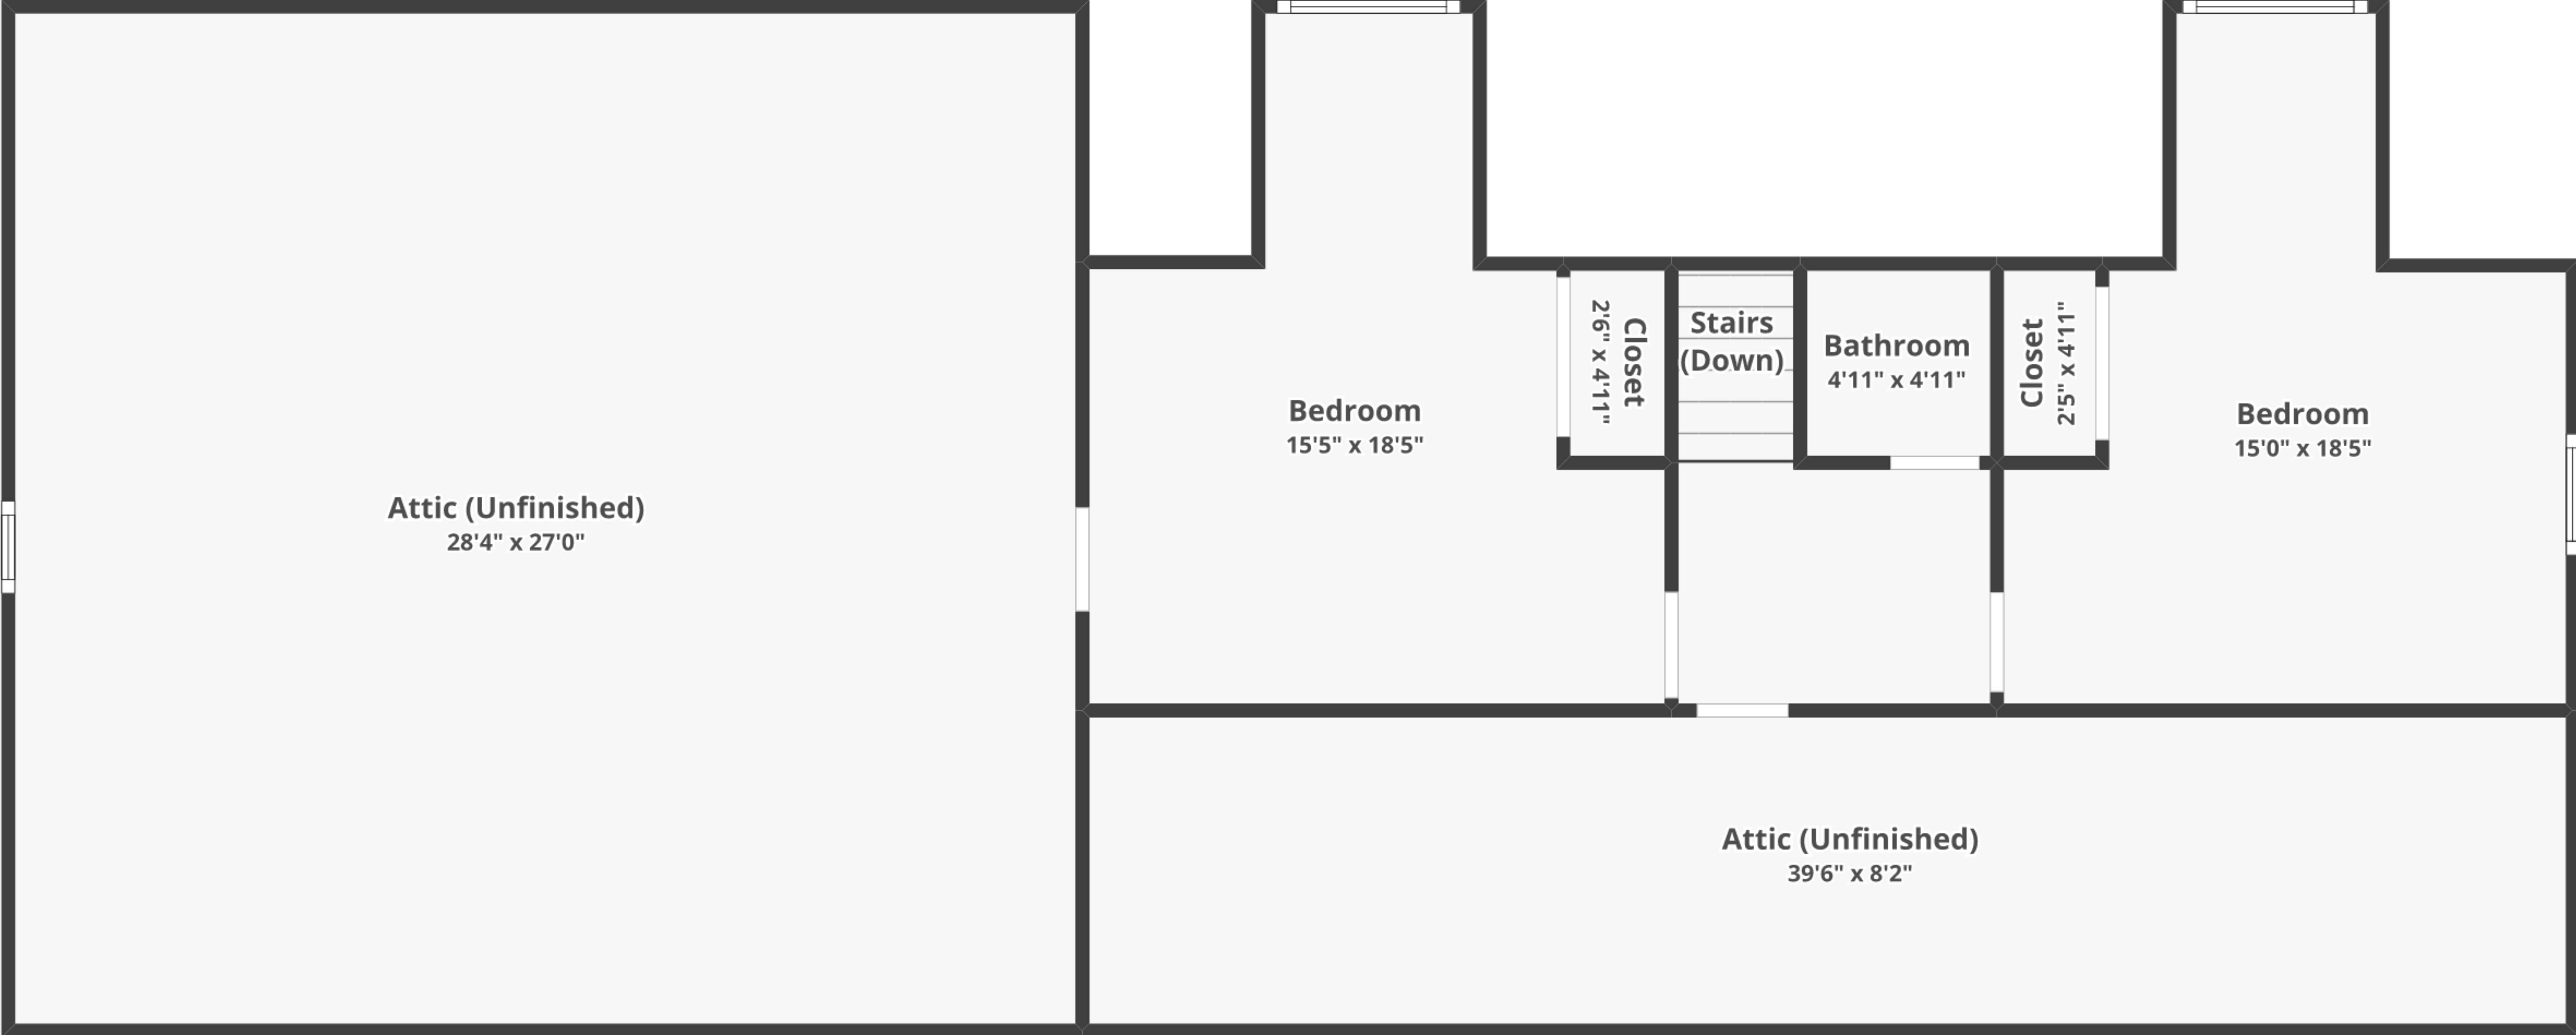

954 Schuylkill Mountain Rd, Schuylkill Haven, PA 17972

Total finished area: ~2,707.93 sq. ft.

Total unfinished area: ~1,092.4 sq. ft.

Floor 2

Finished area: ~512.8 sq. ft.

Unfinished area: ~1,088.61 sq. ft.

Floor plans are for informational purposes only and not for construction or design use. Measurements are approximate, and square footage may include finished and unfinished areas.