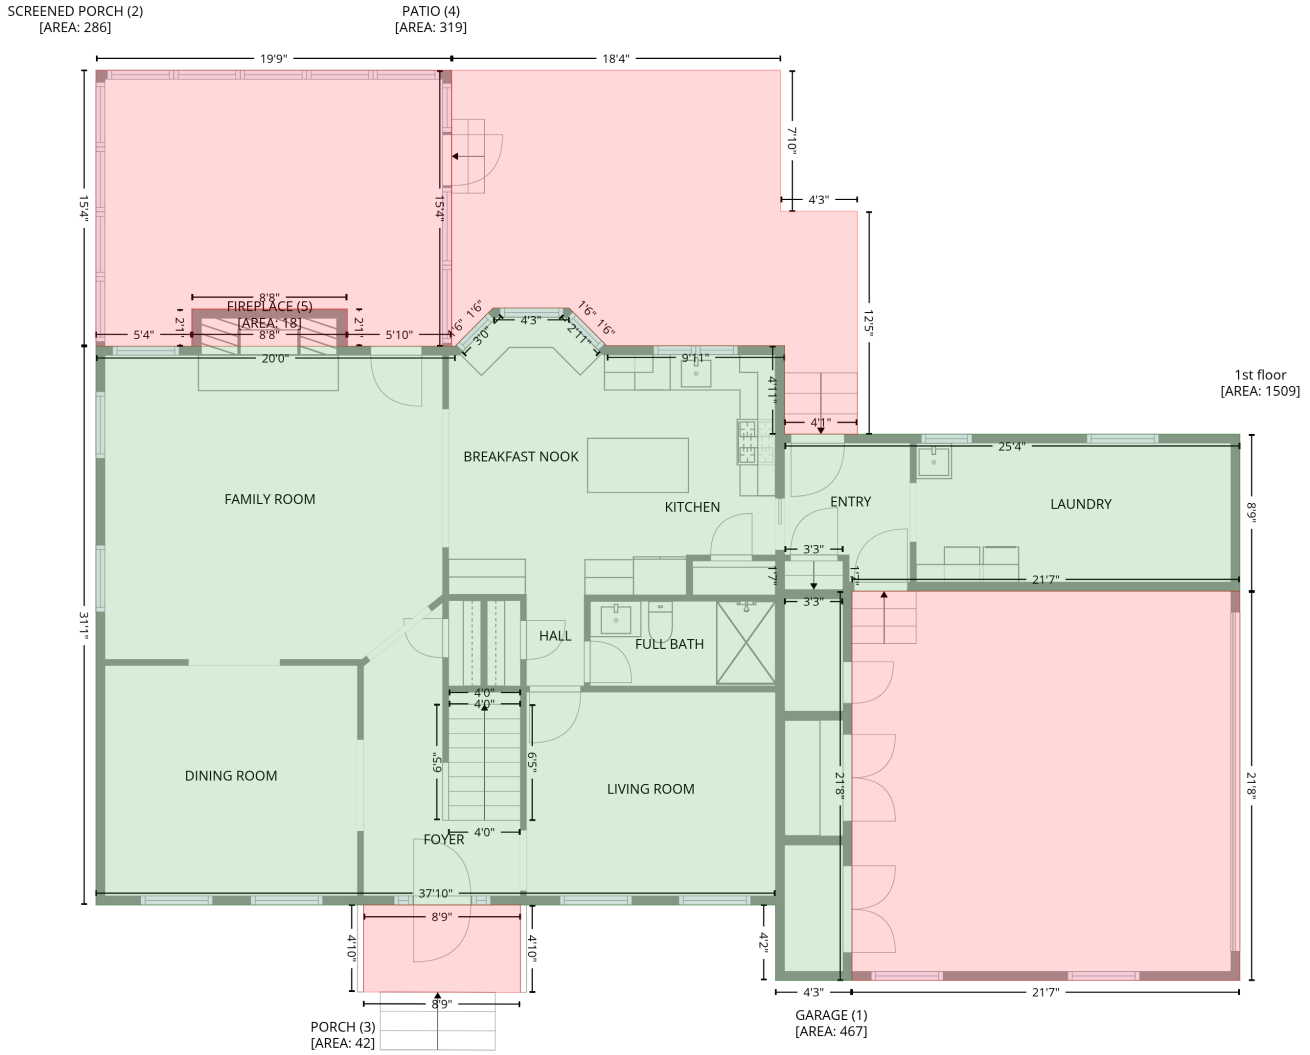

6304 Dovefield Road, Quail Acres, Charlotte, North Carolina, United States, Quail Acres

Gross Living Area: 3121 sq. ft

Level 1

Space	Area (sq. ft)	Calculation
1st floor (Living area)	1509	$-\left((313.3 + 338.4) * (217.7 - 242.8) + (338.4 + 457.2) * (242.8 - 242.8) + (457.2 + 457.2) * (242.8 - 301.9) + (457.2 + 761.3) * (301.9 - 301.9) + (761.3 + 761.3) * (301.9 - 406.7) + (761.3 + 502.2) * (406.7 - 406.7) + (502.2 + 502.2) * (406.7 - 666.5) + (502.2 + 451.2) * (666.5 - 666.5) + (451.2 + 451.2) * (666.5 - 616.1) + (451.2 + -2.6) * (616.1 - 616.1) + (-2.6 + -2.6) * (616.1 - 243.2) + (-2.6 + 237.2) * (243.2 - 243.2) + (237.2 + 262.5) * (243.2 - 217.7) + (262.5 + 313.3) * (217.7 - 217.7)\right) * 0.5 * 0.00694$
GARAGE (Non-living area)	467	$-\left((761.3 + 761.3) * (406.7 - 666.5) + (761.3 + 502.2) * (666.5 - 666.5) + (502.2 + 502.2) * (666.5 - 406.7) + (502.2 + 761.3) * (406.7 - 406.7)\right) * 0.5 * 0.00694$
SCREENED PORCH (Non-living area)	286	$-\left((234.9 + 234.9) * (58.9 - 243.2) + (234.9 + 165.2) * (243.2 - 243.2) + (165.2 + 165.2) * (243.2 - 218.3) + (165.2 + 61.5) * (218.3 - 218.3) + (61.5 + 61.5) * (218.3 - 243.2) + (61.5 + -2.6) * (243.2 - 243.2) + (-2.6 + -2.6) * (243.2 - 58.9) + (-2.6 + 234.9) * (58.9 - 58.9)\right) * 0.5 * 0.00694$