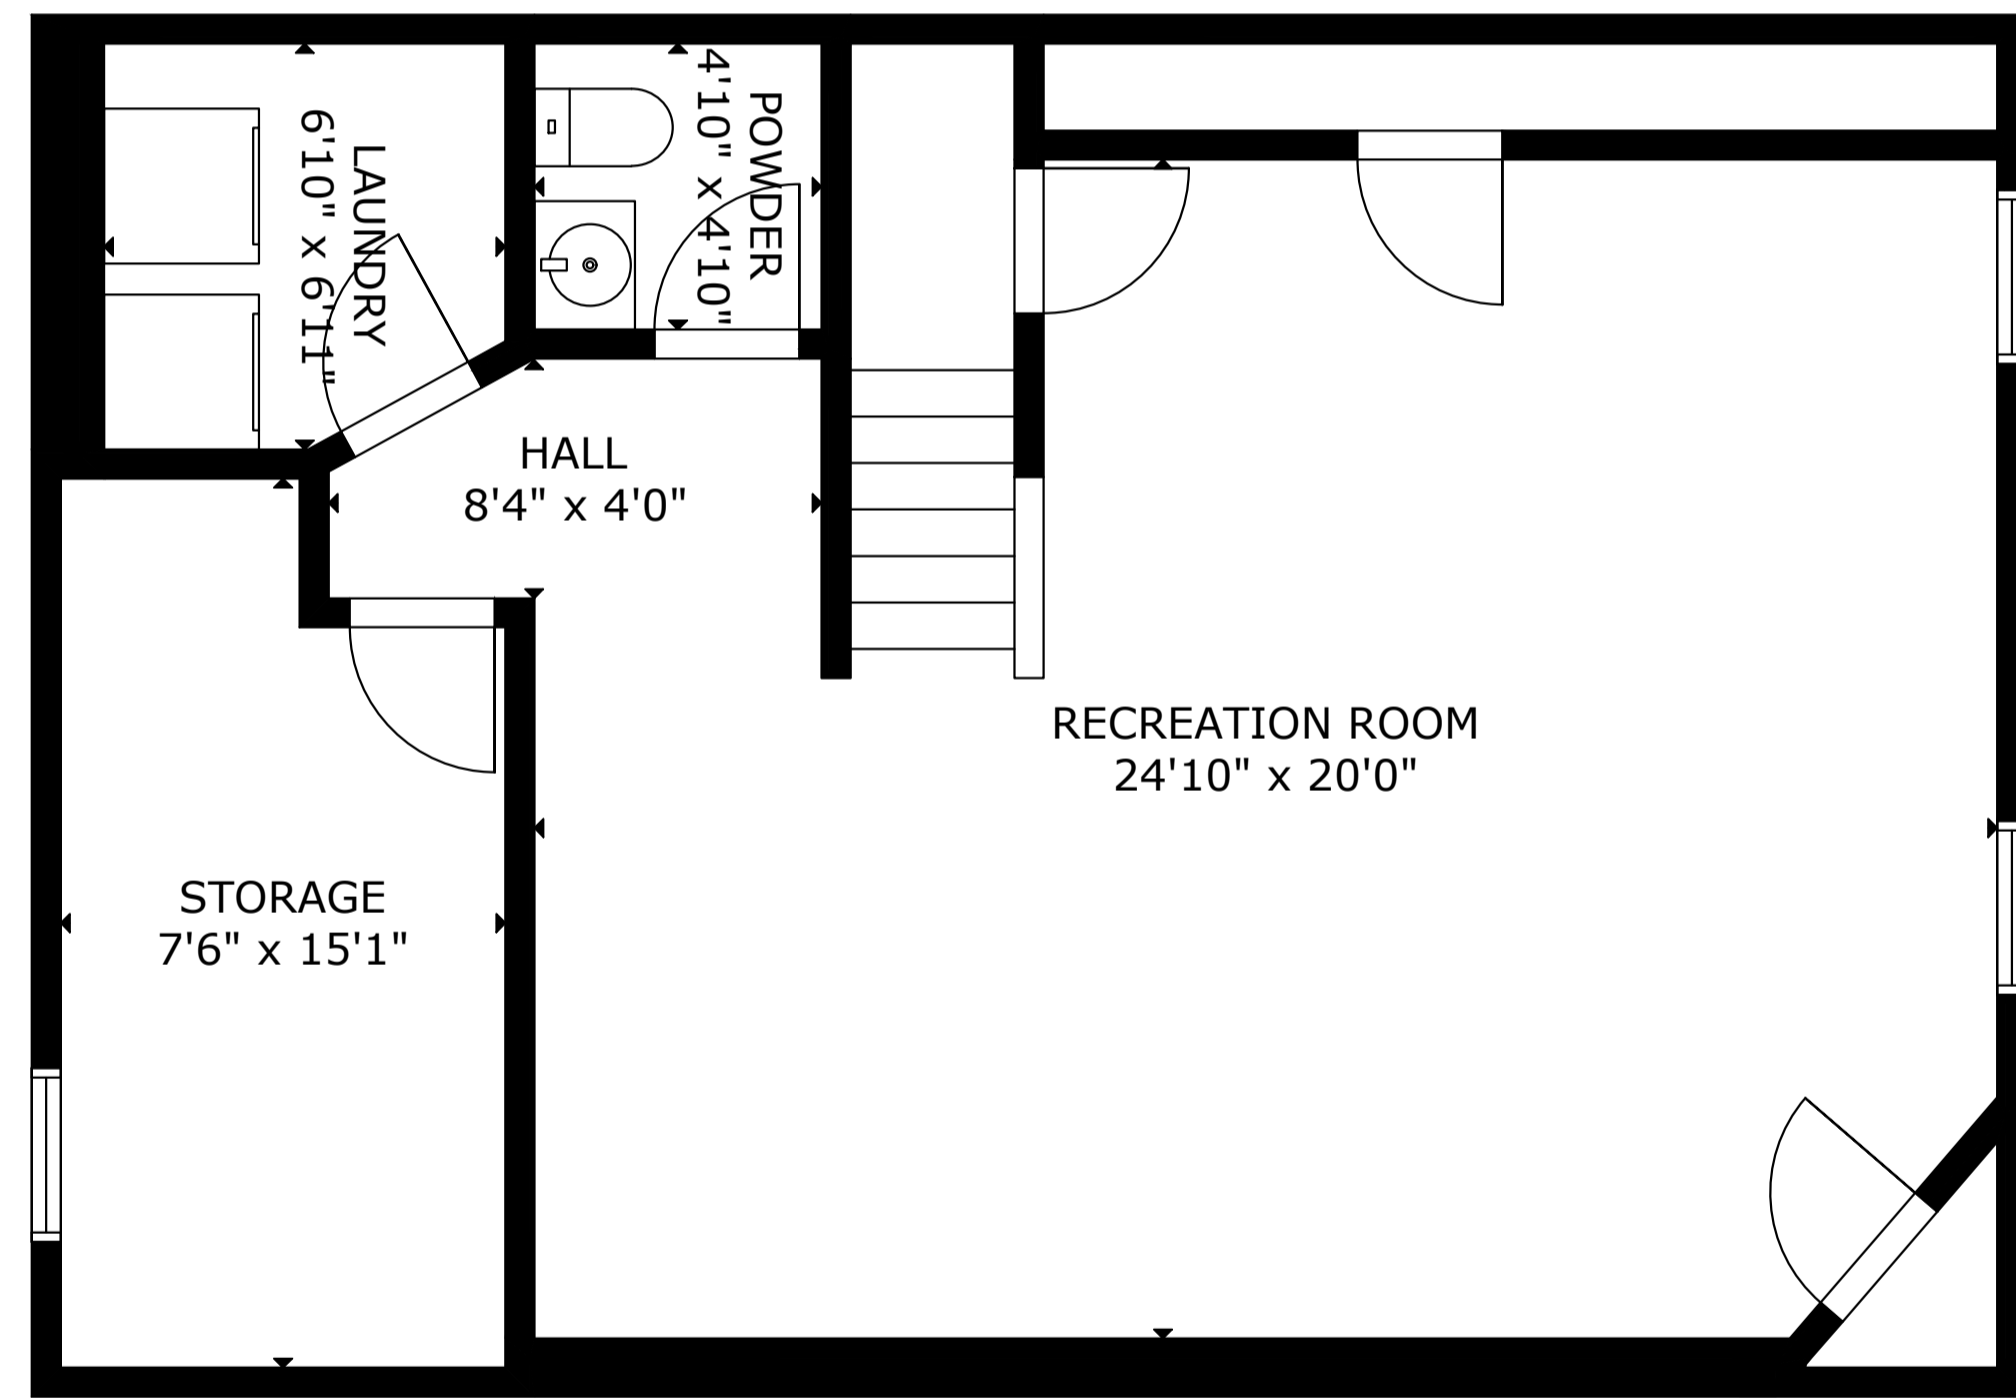

137 Oak St, Tenafly, NJ 07670

LOWER LEVEL

MAIN FLOOR

SECOND FLOOR

GROSS INTERNAL AREA

TOTAL: 2,799 sq ft

LOWER LEVEL: 720 sq ft, MAIN FLOOR: 1,068 sq ft, SECOND FLOOR: 1,011 sq ft

EXCLUDED AREAS: GARAGE: 273 sq ft, BALCONY: 104 sq ft

THIS FLOOR PLAN IS PROVIDED FOR ILLUSTRATION PURPOSES ONLY WITH THE PERMISSION OF THE SELLER. ROOM POSITIONS AND DIMENSIONS ARE APPROXIMATE AND ARE NOT GUARANTEED TO BE EXACT OR TO SCALE. THE BUYER SHOULD CONFIRM MEASUREMENTS FOR ACCURACY.