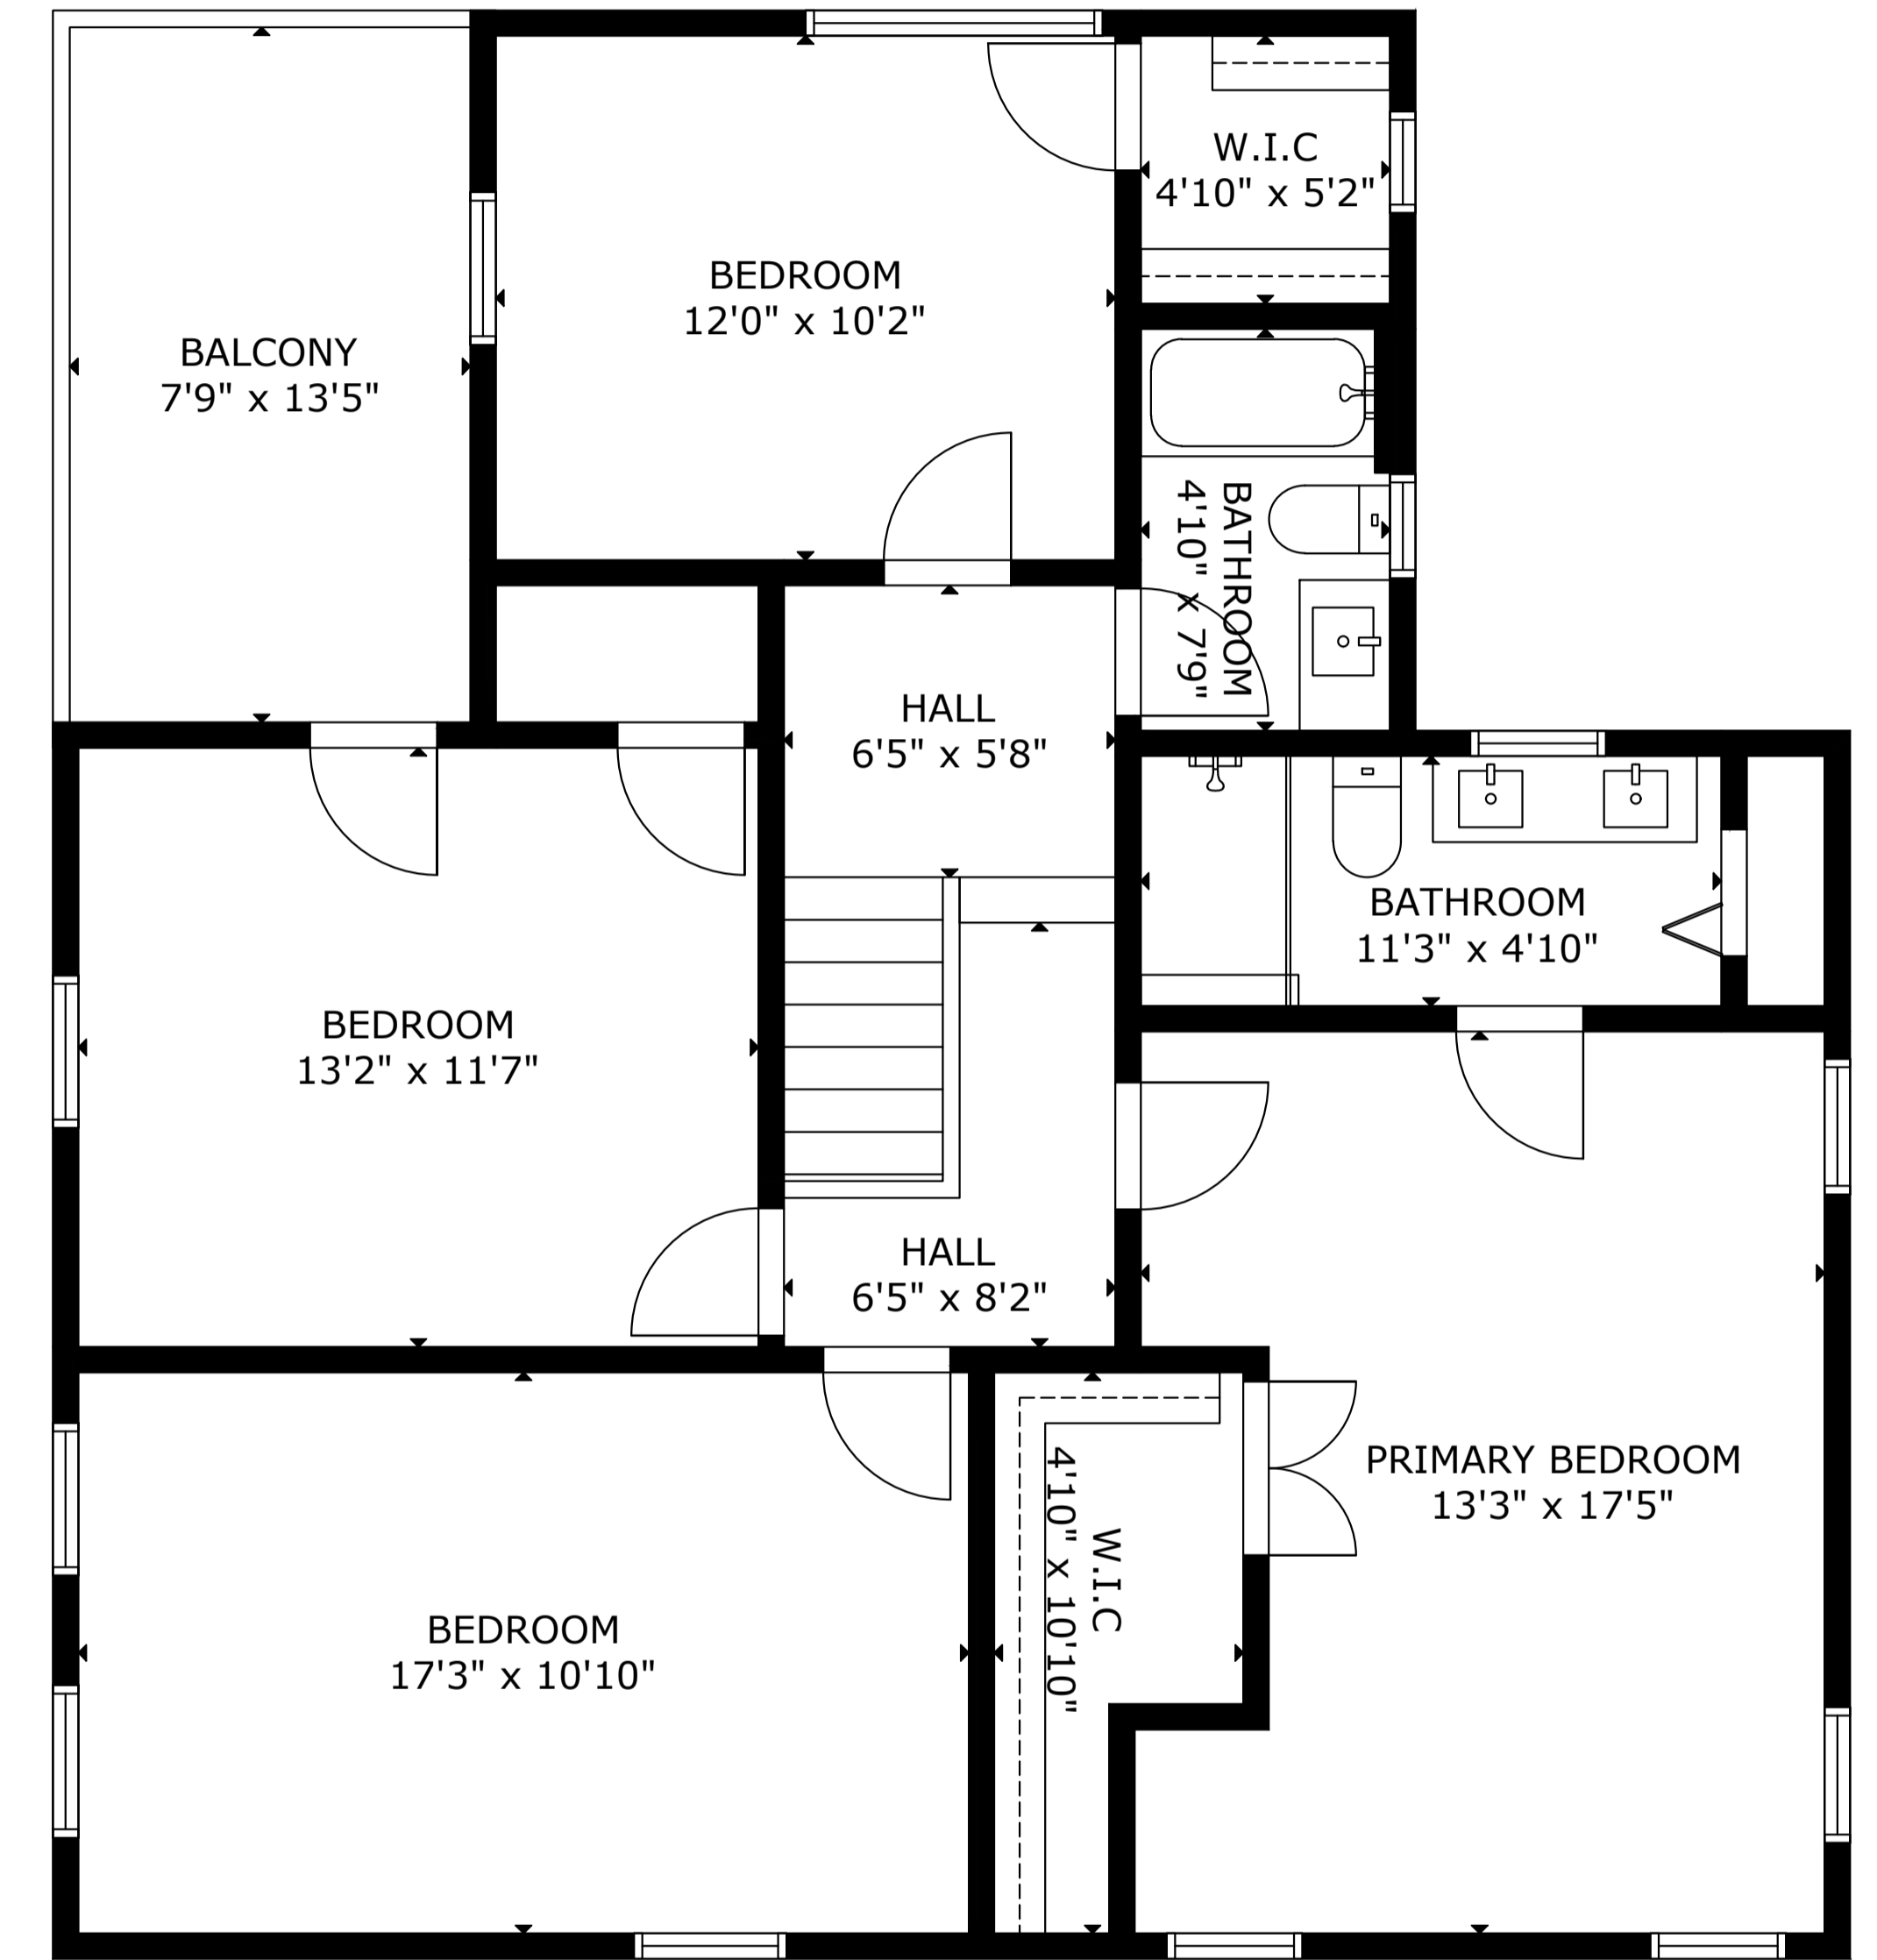

137 Oak St, Tenafly, NJ 07670

LOWER LEVEL

MAIN FLOOR

SECOND FLOOR

GROSS INTERNAL AREA

TOTAL: 2,799 sq ft

LOWER LEVEL: 720 sq ft, MAIN FLOOR: 1,068 sq ft, SECOND FLOOR: 1,011 sq ft

EXCLUDED AREAS: GARAGE: 273 sq ft, BALCONY: 104 sq ft

THIS FLOOR PLAN IS PROVIDED FOR ILLUSTRATION PURPOSES ONLY WITH THE PERMISSION OF THE SELLER. ROOM POSITIONS AND DIMENSIONS ARE APPROXIMATE AND ARE NOT GUARANTEED TO BE EXACT OR TO SCALE. THE BUYER SHOULD CONFIRM MEASUREMENTS FOR ACCURACY.