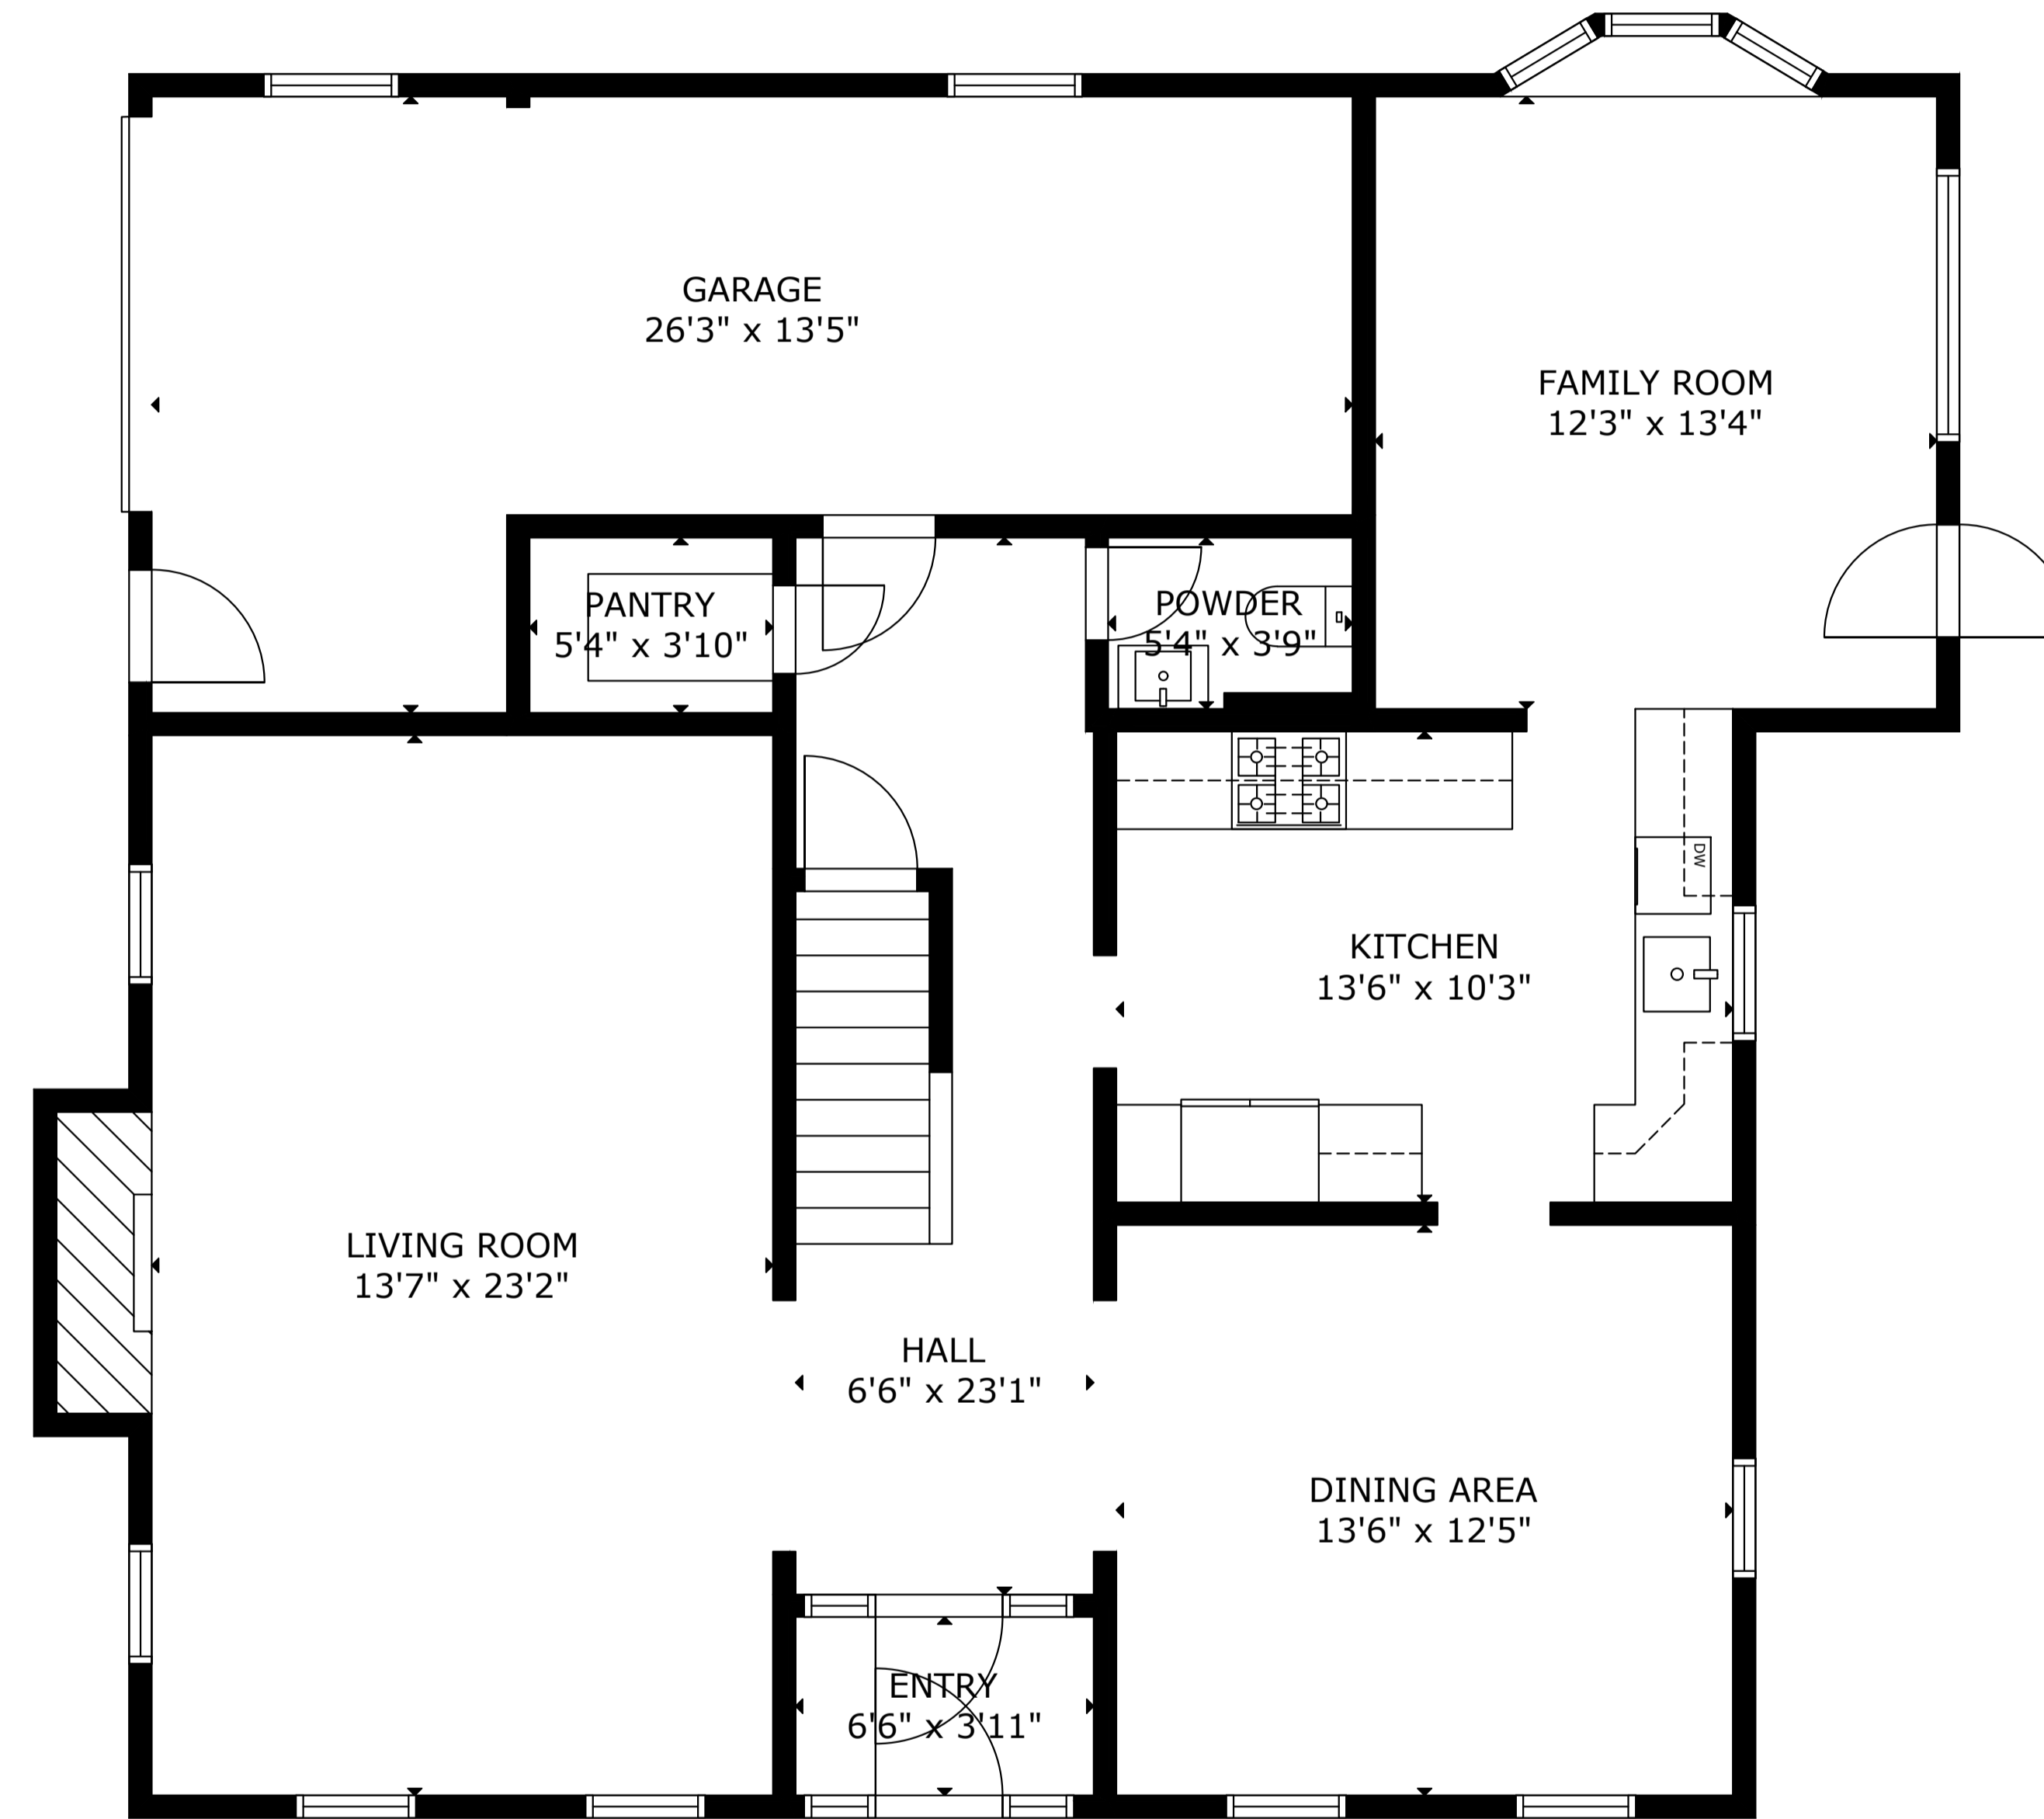

137 Oak St, Tenafly, NJ 07670

LOWER LEVEL

MAIN FLOOR

SECOND FLOOR

GROSS INTERNAL AREA

TOTAL: 2,799 sq ft

LOWER LEVEL: 720 sq ft, MAIN FLOOR: 1,068 sq ft, SECOND FLOOR: 1,011 sq ft

EXCLUDED AREAS: GARAGE: 273 sq ft, BALCONY: 104 sq ft

THIS FLOOR PLAN IS PROVIDED FOR ILLUSTRATION PURPOSES ONLY WITH THE PERMISSION OF THE SELLER. ROOM POSITIONS AND DIMENSIONS ARE APPROXIMATE AND ARE NOT GUARANTEED TO BE EXACT OR TO SCALE. THE BUYER SHOULD CONFIRM MEASUREMENTS FOR ACCURACY.