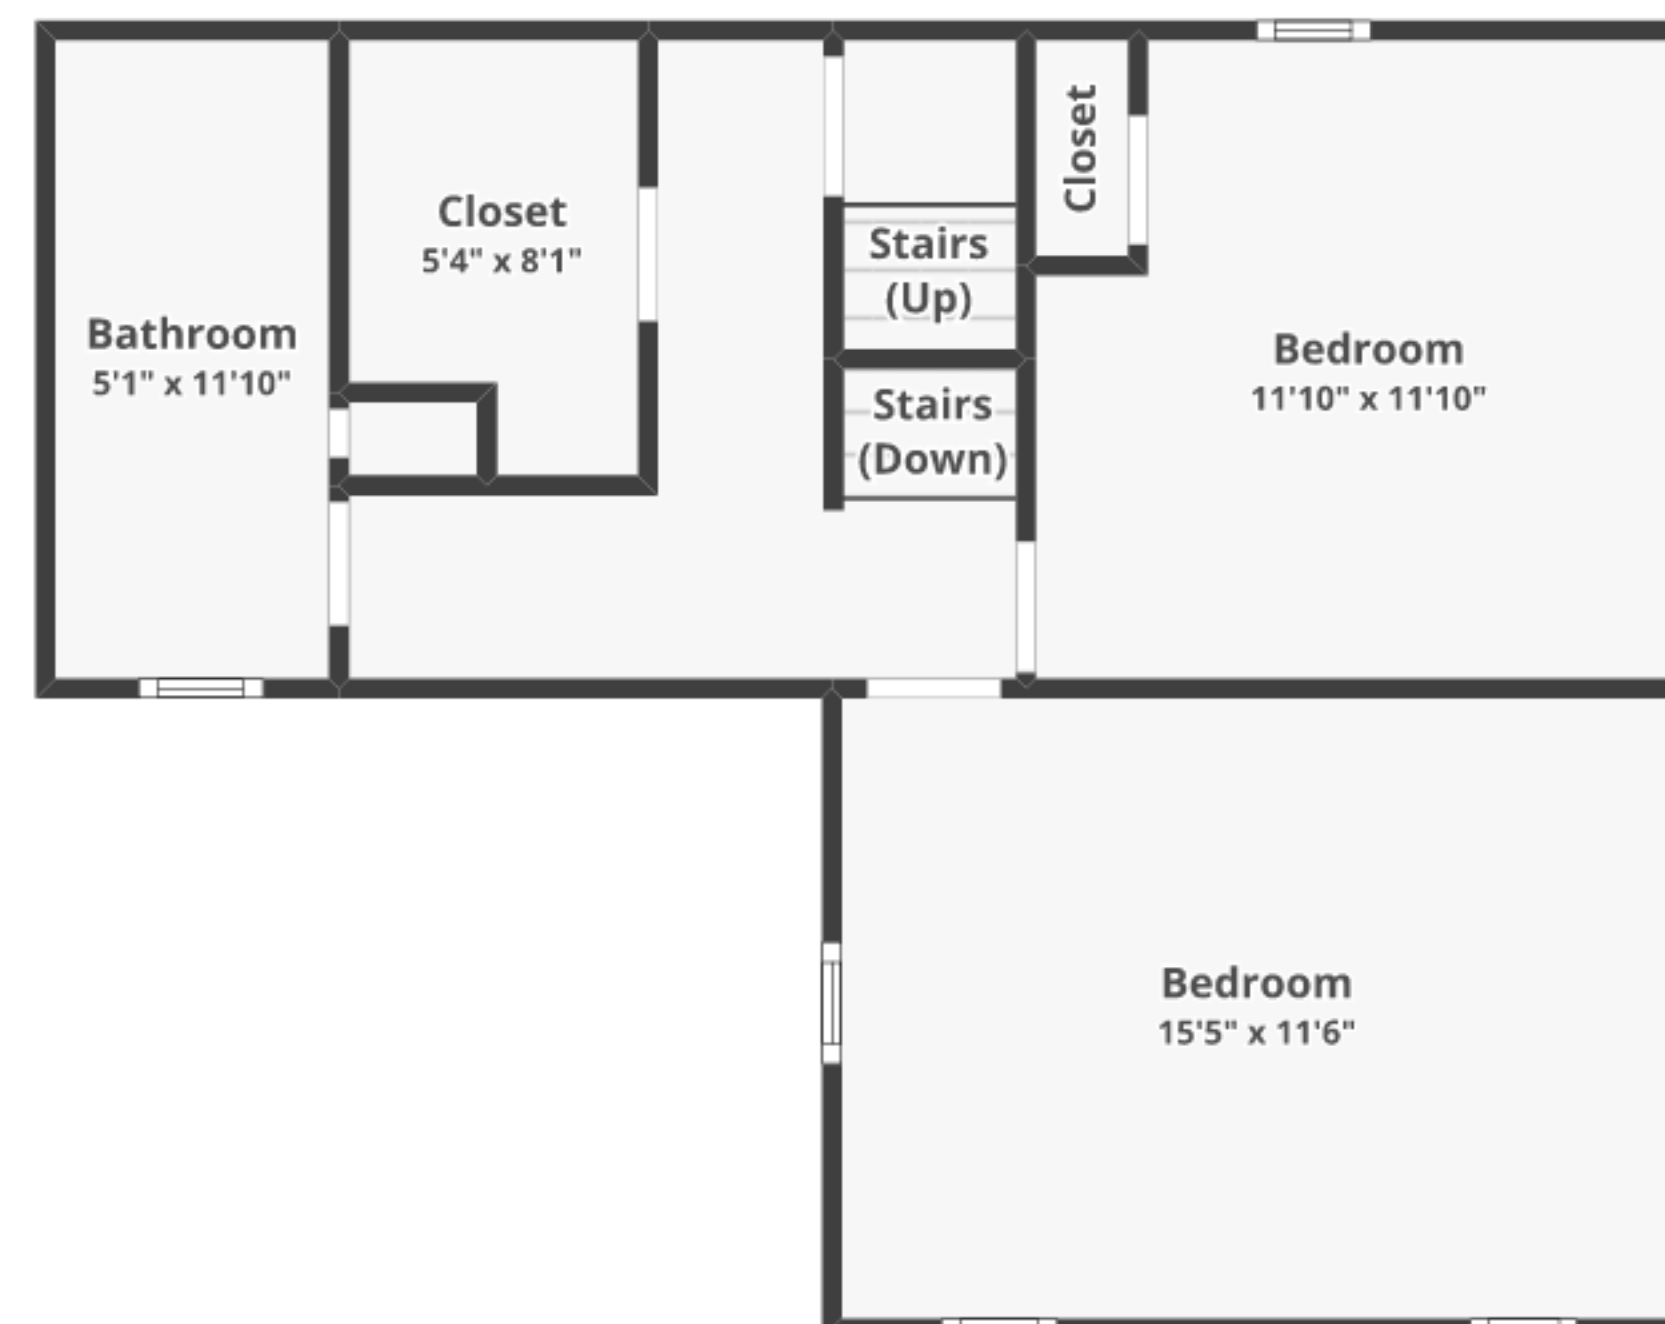

# 132 Geary Wolfe Rd, Pine Grove, PA 17963

Total finished area: ~1,190.2 sq. ft.

Total unfinished area: ~ 651.2 sq. ft.

**FLOOR 1**  
Finished area: ~664.27 sq. ft.  
Unfinished area: ~1.3 sq. ft.

**FLOOR 2**  
Finished area: ~501.52 sq. ft.  
Unfinished area: ~0 sq. ft.

**ATTIC**  
Finished area: ~24.41 sq. ft.  
Unfinished area: ~649.9 sq. ft.