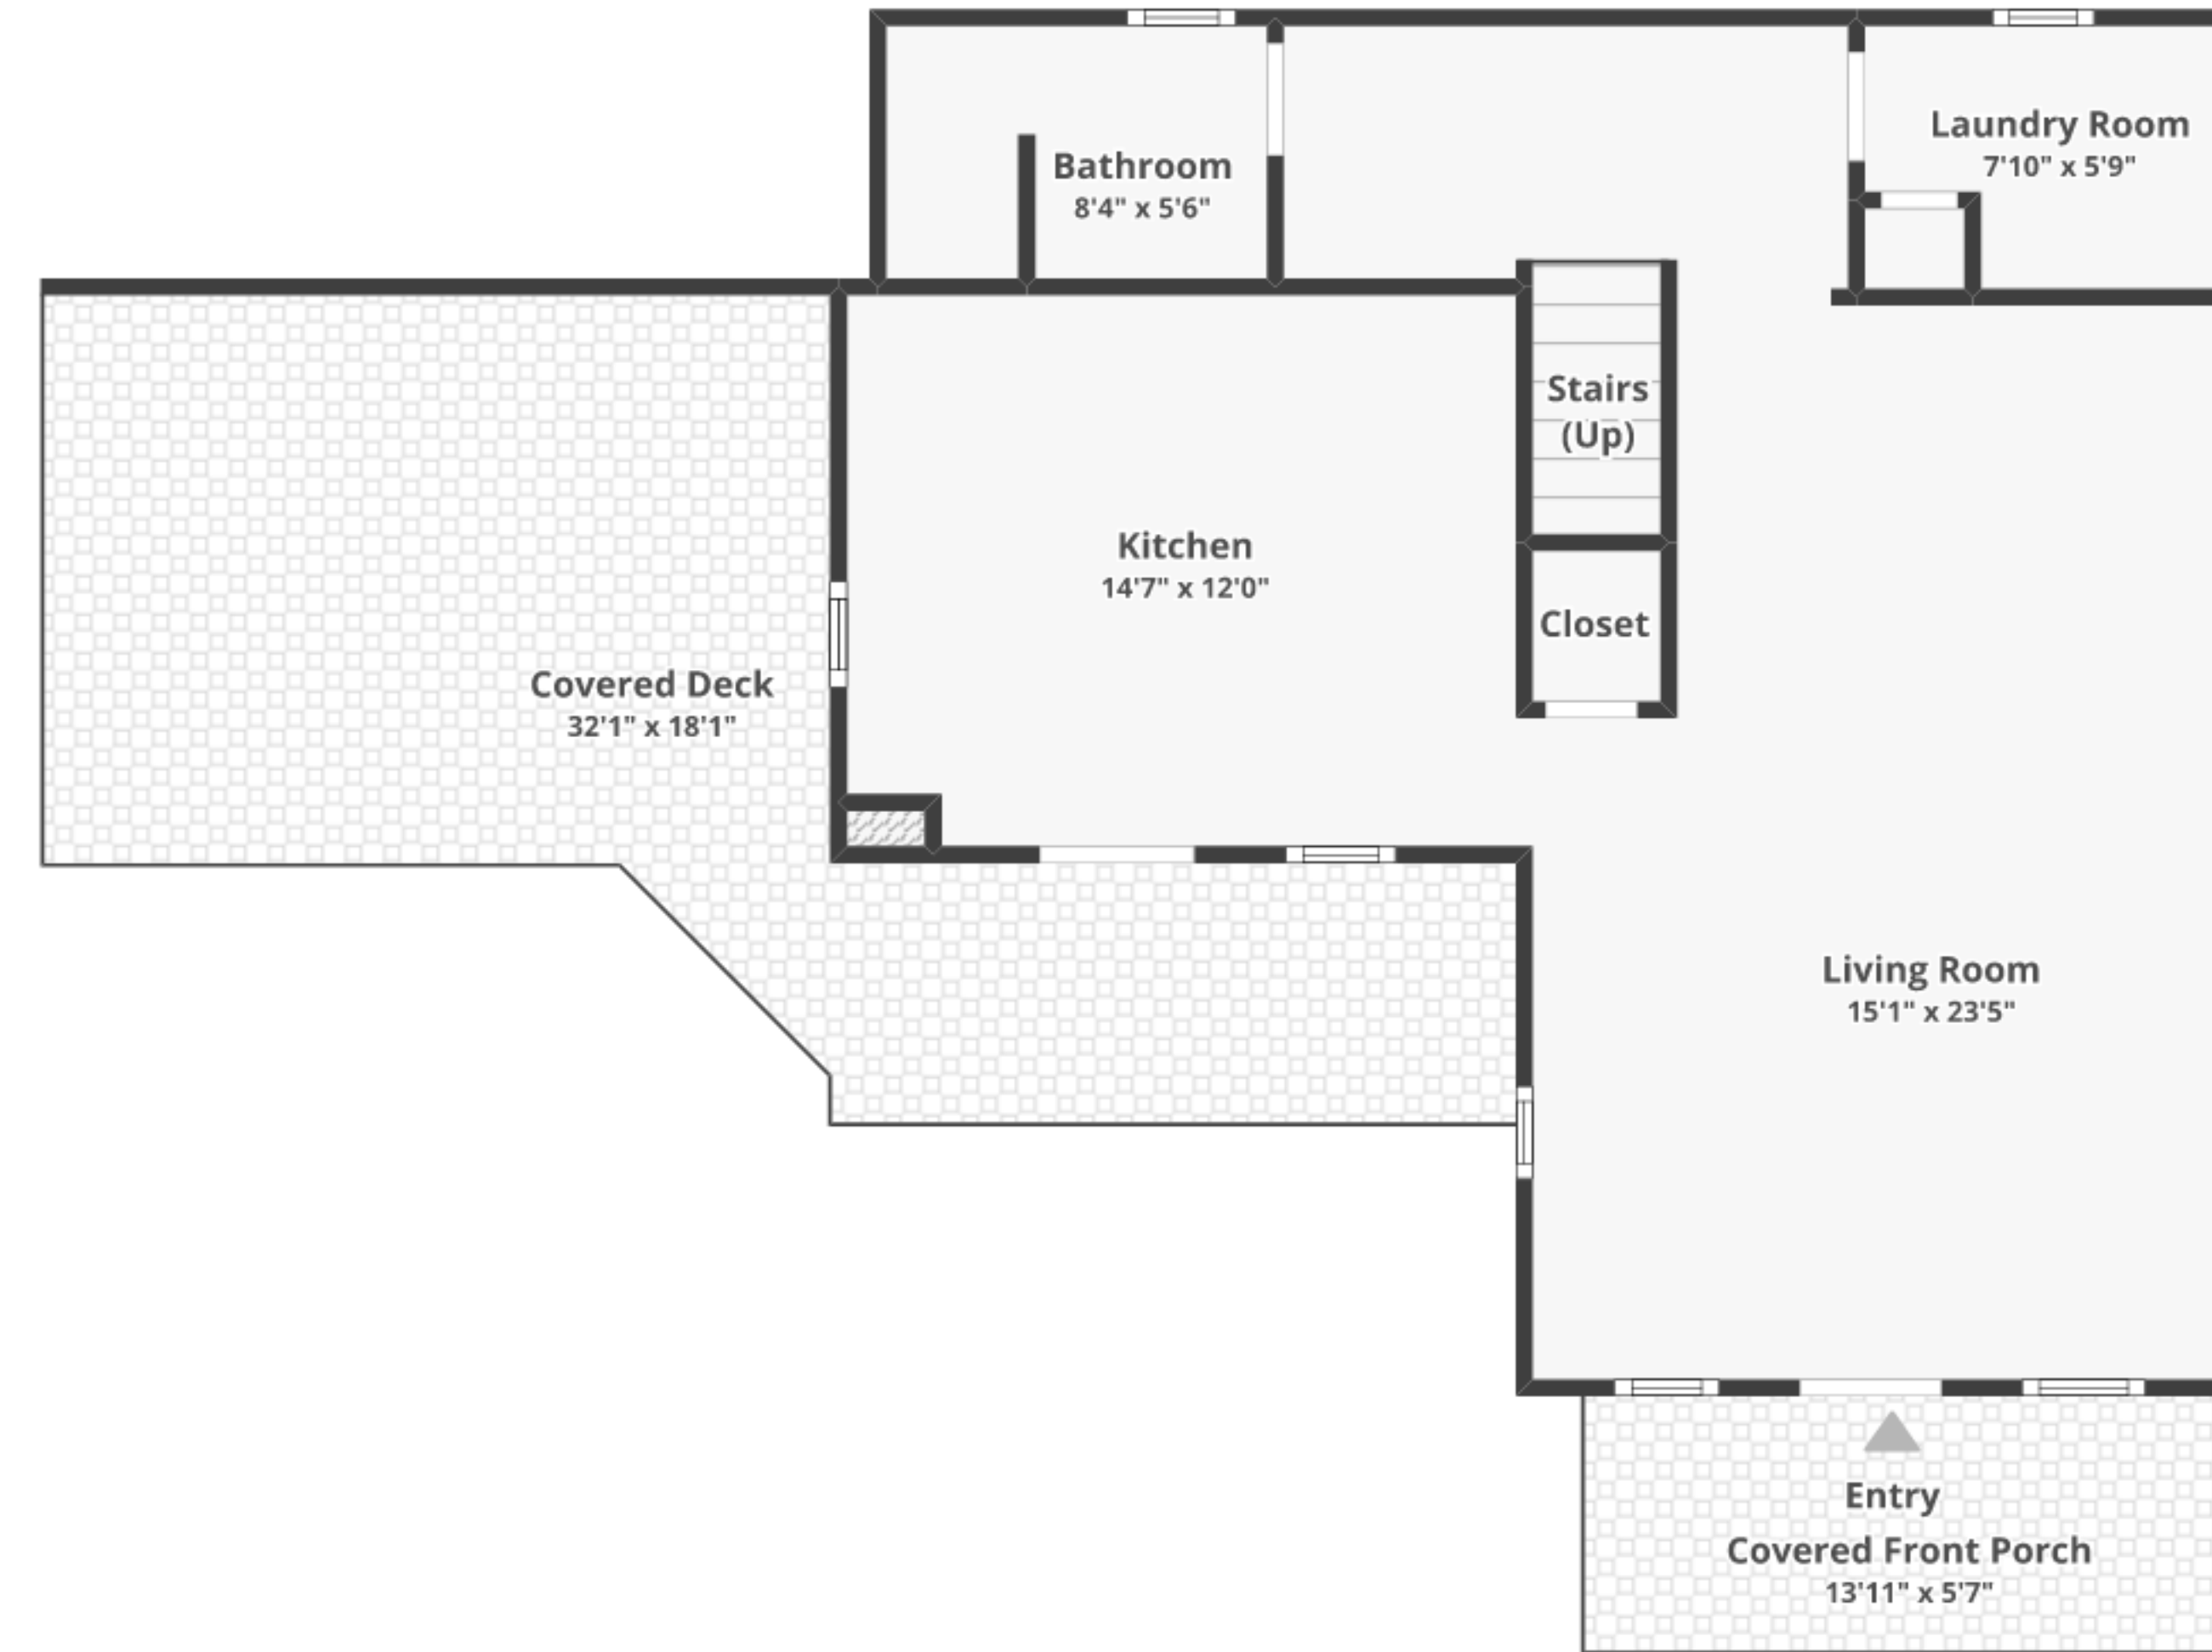

# 132 Geary Wolfe Rd, Pine Grove, PA 17963

Total finished area: ~1,190.2 sq. ft.

Total unfinished area: ~ 651.2 sq. ft.

**FLOOR 1**  
Finished area: ~664.27 sq. ft.  
Unfinished area: ~1.3 sq. ft.

**FLOOR 2**  
Finished area: ~501.52 sq. ft.  
Unfinished area: ~0 sq. ft.

**ATTIC**  
Finished area: ~24.41 sq. ft.  
Unfinished area: ~649.9 sq. ft.