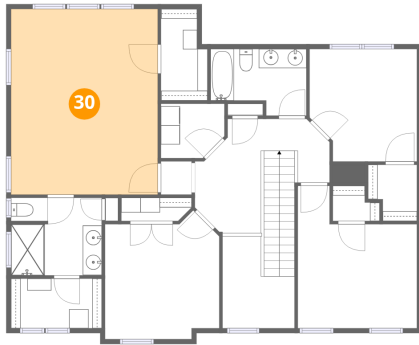

205 Overlook Drive, Ohio Township, Pittsburgh, Allegheny County, Pennsylvania, United States, 15237

**30** Floor 3 - Primary Bedroom

Dimensions: 15'4" x 19'4"  
Area: 296 sq. ft  
Counted as living area: Yes