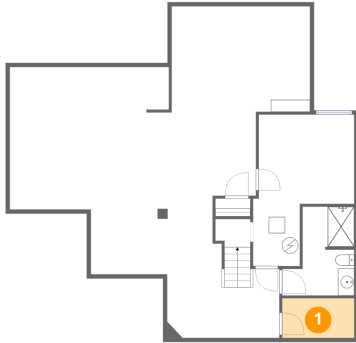

Home data report

**205 Overlook Drive, Ohio Township, Pittsburgh, Allegheny County, Pennsylvania, United States, 15237**

#		Dimensions	sqft	Counted as living area
30	Primary Bedroom	15'4" x 19'4"	296 sq. ft	Yes
31	Bedroom	11'3" x 11'9"	132 sq. ft	Yes

205 Overlook Drive, Ohio Township, Pittsburgh, Allegheny County, Pennsylvania, United States, 15237

**1** Floor 1 - Storage

---

Dimensions: 8'10" x 4'11"  
Area: 43 sq. ft  
Counted as living area: No

Heated: No  
Finished: No  
Enclosed: No  
Contiguous: Yes  
Permitted: Yes  
Wet space: No  
Addition: No  
Conversion: No