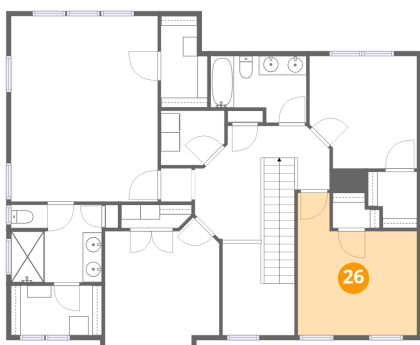

26 Floor 3 - Bedroom

Dimensions: 12'5" x 14'10"
Area: 185 sq. ft
Counted as living area: Yes

Heated: Yes
Finished: Yes
Enclosed: Yes
Contiguous: Yes
Permitted: Yes
Wet space: No
Addition: No
Conversion: No