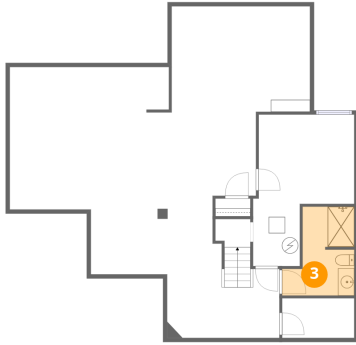

205 Overlook Drive, Ohio Township, Pittsburgh, Allegheny County, Pennsylvania, United States, 15237

**3** Floor 1 - Bath

Dimensions: 8'10" x 10'11"  
Area: 97 sq. ft  
Counted as living area: Yes

Heated: Yes  
Finished: Yes  
Enclosed: Yes  
Contiguous: Yes  
Permitted: Yes  
Wet space: Yes  
Addition: No  
Conversion: No