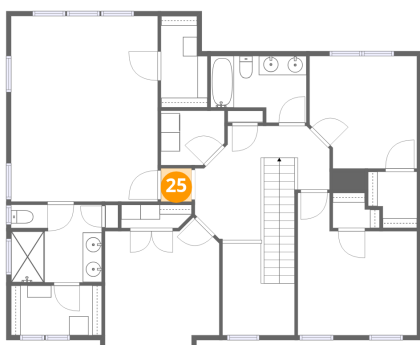

25 Floor 3 - Hall

Dimensions: 3'3" x 3'6"
Area: 11 sq. ft
Counted as living area: Yes

Heated: Yes
Finished: Yes
Enclosed: Yes
Contiguous: Yes
Permitted: Yes
Wet space: No
Addition: No
Conversion: No