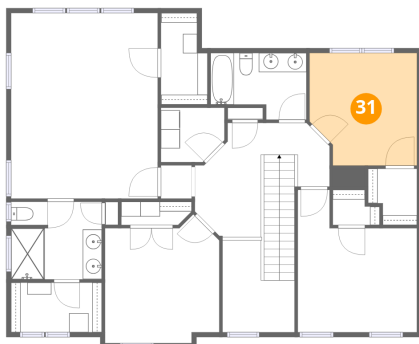

31 Floor 3 - Bedroom

Dimensions: 11'3" x 11'9"
Area: 132 sq. ft
Counted as living area: Yes

Heated: Yes
Finished: Yes
Enclosed: Yes
Contiguous: Yes
Permitted: Yes
Wet space: No
Addition: No
Conversion: No