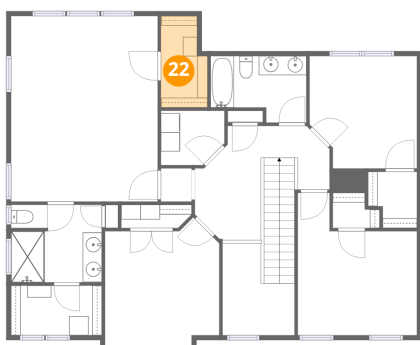

22 Floor 3 - W.I.C.

Dimensions: 4'10" x 9'7"
Area: 46 sq. ft
Counted as living area: Yes

Heated: Yes
Finished: Yes
Enclosed: Yes
Contiguous: Yes
Permitted: Yes
Wet space: No
Addition: No
Conversion: No