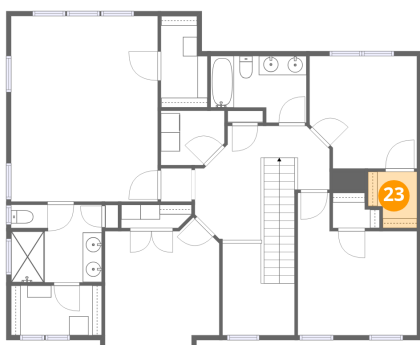

23 Floor 3 - W.I.C.

Dimensions: 5'1" x 5'10"
Area: 30 sq. ft
Counted as living area: Yes

Heated: Yes
Finished: Yes
Enclosed: Yes
Contiguous: Yes
Permitted: Yes
Wet space: No
Addition: No
Conversion: No