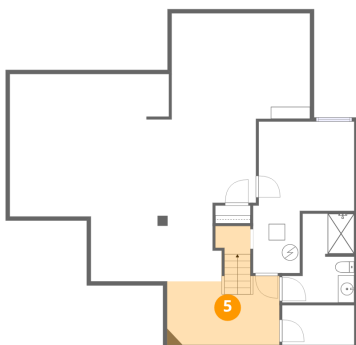

5 Floor 1 - Hall

Dimensions: 13'10" x 14'7"
Area: 202 sq. ft
Counted as living area: Yes

Heated: Yes
Finished: Yes
Enclosed: Yes
Contiguous: Yes
Permitted: Yes
Wet space: No
Addition: No
Conversion: No