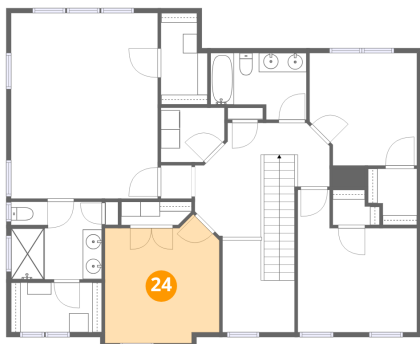

**23** Floor 3 - W.I.C.

Dimensions: 5'1" x 5'10"  
Area: 30 sq. ft  
Counted as living area: Yes

Heated: Yes  
Finished: Yes  
Enclosed: Yes  
Contiguous: Yes  
Permitted: Yes  
Wet space: No  
Addition: No  
Conversion: No

205 Overlook Drive, Ohio Township, Pittsburgh, Allegheny County, Pennsylvania, United States, 15237

24 Floor 3 - Bedroom

Dimensions: 11'11" x 12'0"  
Area: 143 sq. ft  
Counted as living area: Yes

Heated: Yes  
Finished: Yes  
Enclosed: Yes  
Contiguous: Yes  
Permitted: Yes  
Wet space: No  
Addition: No  
Conversion: No