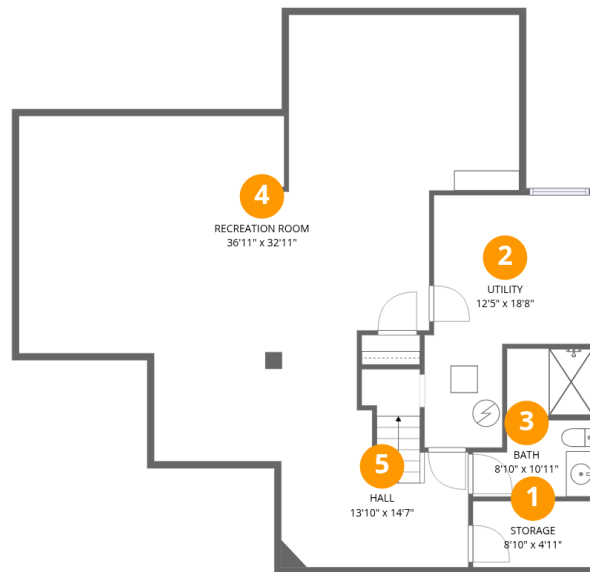

Home data report

205 Overlook Drive, Ohio Township, Pittsburgh, Allegheny County, Pennsylvania, United States, 15237

Room dimensions

Floor 1 Below grade

Total:1058sqft

Excluded: 217sqft

#		Dimensions	sqft	Counted as living area
1	Storage	8'10" x 4'11"	43 sq. ft	No
2	Utility	12'5" x 18'8"	232 sq. ft	No
3	Bath	8'10" x 10'11"	97 sq. ft	Yes
4	Recreation Room	36'11" x 32'11"	1215 sq. ft	Yes
5	Hall	13'10" x 14'7"	202 sq. ft	Yes