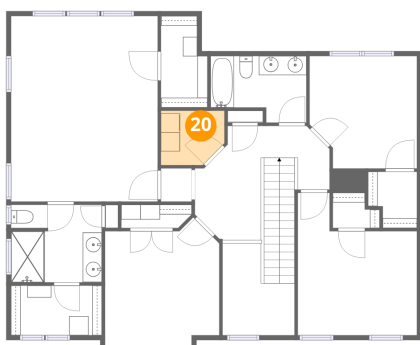

20 Floor 3 - Laundry

Dimensions: 6'8" x 5'8"
Area: 38 sq. ft
Counted as living area: Yes

Heated: Yes
Finished: Yes
Enclosed: Yes
Contiguous: Yes
Permitted: Yes
Wet space: No
Addition: No
Conversion: No