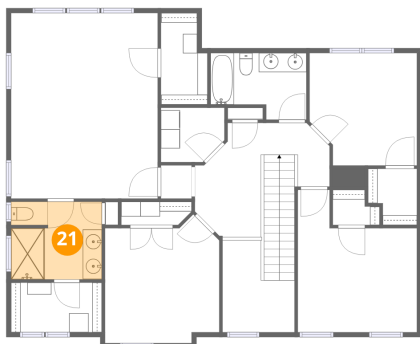

205 Overlook Drive, Ohio Township, Pittsburgh, Allegheny County, Pennsylvania, United States, 15237

**21** Floor 3 - Bath

Dimensions: 9'6" x 8'1"  
Area: 77 sq. ft  
Counted as living area: Yes

Heated: Yes  
Finished: Yes  
Enclosed: Yes  
Contiguous: Yes  
Permitted: Yes  
Wet space: Yes  
Addition: No  
Conversion: No