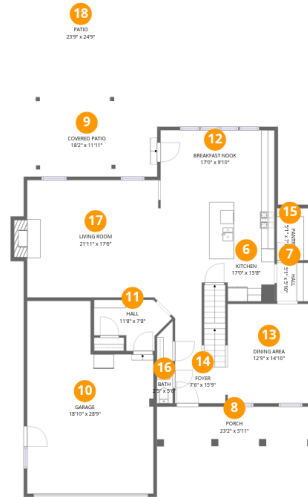

## Room dimensions

Floor 1 Below grade

Total:1058sqft

Excluded: 217sqft

#		Dimensions	sqft	Counted as living area
1	Storage	8'10" x 4'11"	43 sq. ft	No
2	Utility	12'5" x 18'8"	232 sq. ft	No
3	Bath	8'10" x 10'11"	97 sq. ft	Yes
4	Recreation Room	36'11" x 32'11"	1215 sq. ft	Yes
5	Hall	13'10" x 14'7"	202 sq. ft	Yes

## Room dimensions

Floor 2

Total:1287sqft

Excluded: 1321sqft

#		Dimensions	sqft	Counted as living area
6	Kitchen	17'0" x 15'8"	266 sq. ft	Yes
7	Hall	5'1" x 5'10"	30 sq. ft	Yes
8	Porch	23'2" x 5'11"	137 sq. ft	No
9	Covered Patio	18'2" x 11'11"	216 sq. ft	No
10	Garage	18'10" x 28'9"	542 sq. ft	No
11	Hall	11'8" x 7'8"	89 sq. ft	Yes
12	Breakfast Nook	17'0" x 9'10"	168 sq. ft	Yes
13	Dining Area	12'9" x 14'10"	190 sq. ft	Yes
14	Foyer	7'6" x 15'9"	118 sq. ft	Yes
15	Pantry	5'1" x 7'10"	40 sq. ft	Yes
16	Bath	2'5" x 5'6"	13 sq. ft	Yes