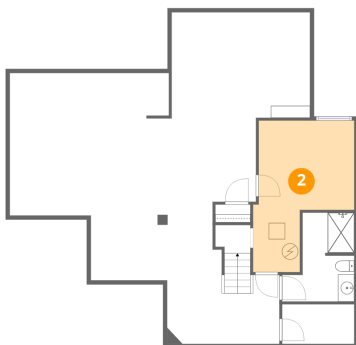

2 Floor 1 - Utility

Dimensions: 12'5" x 18'8"
Area: 232 sq. ft
Counted as living area: No

Heated: Yes
Finished: No
Enclosed: Yes
Contiguous: Yes
Permitted: Yes
Wet space: No
Addition: No
Conversion: No