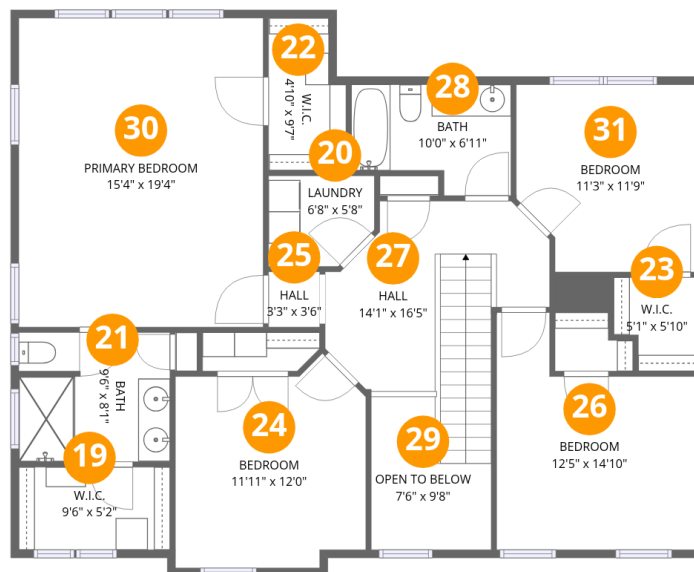

Home data report

205 Overlook Drive, Ohio Township, Pittsburgh, Allegheny County, Pennsylvania, United States, 15237

Room dimensions

Floor 3

Total:1269sqft Excluded: 57sqft

#		Dimensions	sqft	Counted as living area
19	W.I.C.	9'6" x 5'2"	49 sq. ft	Yes
20	Laundry	6'8" x 5'8"	38 sq. ft	Yes
21	Bath	9'6" x 8'1"	77 sq. ft	Yes
22	W.I.C.	4'10" x 9'7"	46 sq. ft	Yes
23	W.I.C.	5'1" x 5'10"	30 sq. ft	Yes
24	Bedroom	11'11" x 12'0"	143 sq. ft	Yes
25	Hall	3'3" x 3'6"	11 sq. ft	Yes
26	Bedroom	12'5" x 14'10"	185 sq. ft	Yes
27	Hall	14'1" x 16'5"	231 sq. ft	Yes
28	Bath	10'0" x 6'11"	70 sq. ft	Yes
29	Open To Below	7'6" x 9'8"	72 sq. ft	No