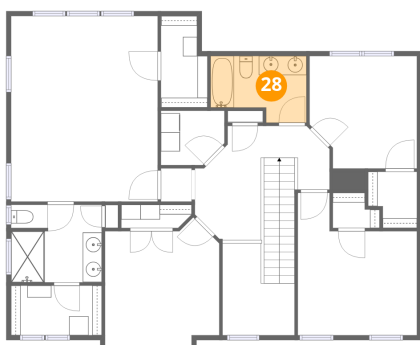

28 Floor 3 - Bath

Dimensions: 10'0" x 6'11"
Area: 70 sq. ft
Counted as living area: Yes

Heated: Yes
Finished: Yes
Enclosed: Yes
Contiguous: Yes
Permitted: Yes
Wet space: Yes
Addition: No
Conversion: No