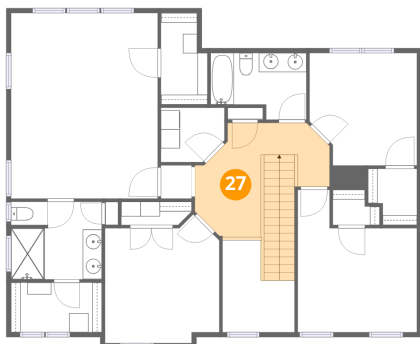

26 Floor 3 - Bedroom

Dimensions: 12'5" x 14'10"  
Area: 185 sq. ft  
Counted as living area: Yes

Heated: Yes  
Finished: Yes  
Enclosed: Yes  
Contiguous: Yes  
Permitted: Yes  
Wet space: No  
Addition: No  
Conversion: No

205 Overlook Drive, Ohio Township, Pittsburgh, Allegheny County, Pennsylvania, United States, 15237

**27** Floor 3 - Hall

Dimensions: 14'1" x 16'5"  
Area: 231 sq. ft  
Counted as living area: Yes

Heated: Yes  
Finished: Yes  
Enclosed: Yes  
Contiguous: Yes  
Permitted: Yes  
Wet space: No  
Addition: No  
Conversion: No