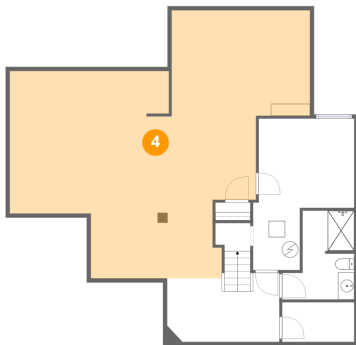

4 Floor 1 - Recreation Room

Dimensions: 36'11" x 32'11"
Area: 1215 sq. ft
Counted as living area: Yes

Heated: Yes
Finished: Yes
Enclosed: Yes
Contiguous: Yes
Permitted: Yes
Wet space: No
Addition: No
Conversion: No