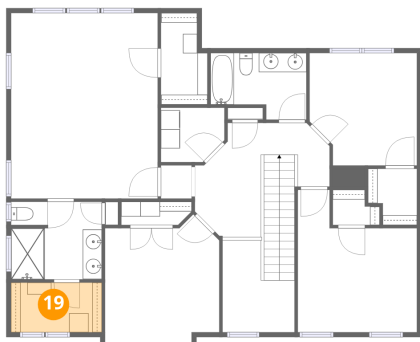

19 Floor 3 - W.I.C.

Dimensions: 9'6" x 5'2"
Area: 49 sq. ft
Counted as living area: Yes

Heated: Yes
Finished: Yes
Enclosed: Yes
Contiguous: Yes
Permitted: Yes
Wet space: No
Addition: No
Conversion: No