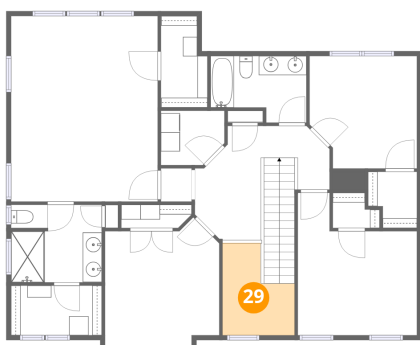

29 Floor 3 - Open To Below

Dimensions: 7'6" x 9'8"
Area: 72 sq. ft
Counted as living area: No

Heated: No
Finished: No
Enclosed: No
Contiguous: Yes
Permitted: No
Wet space: No
Addition: No
Conversion: No