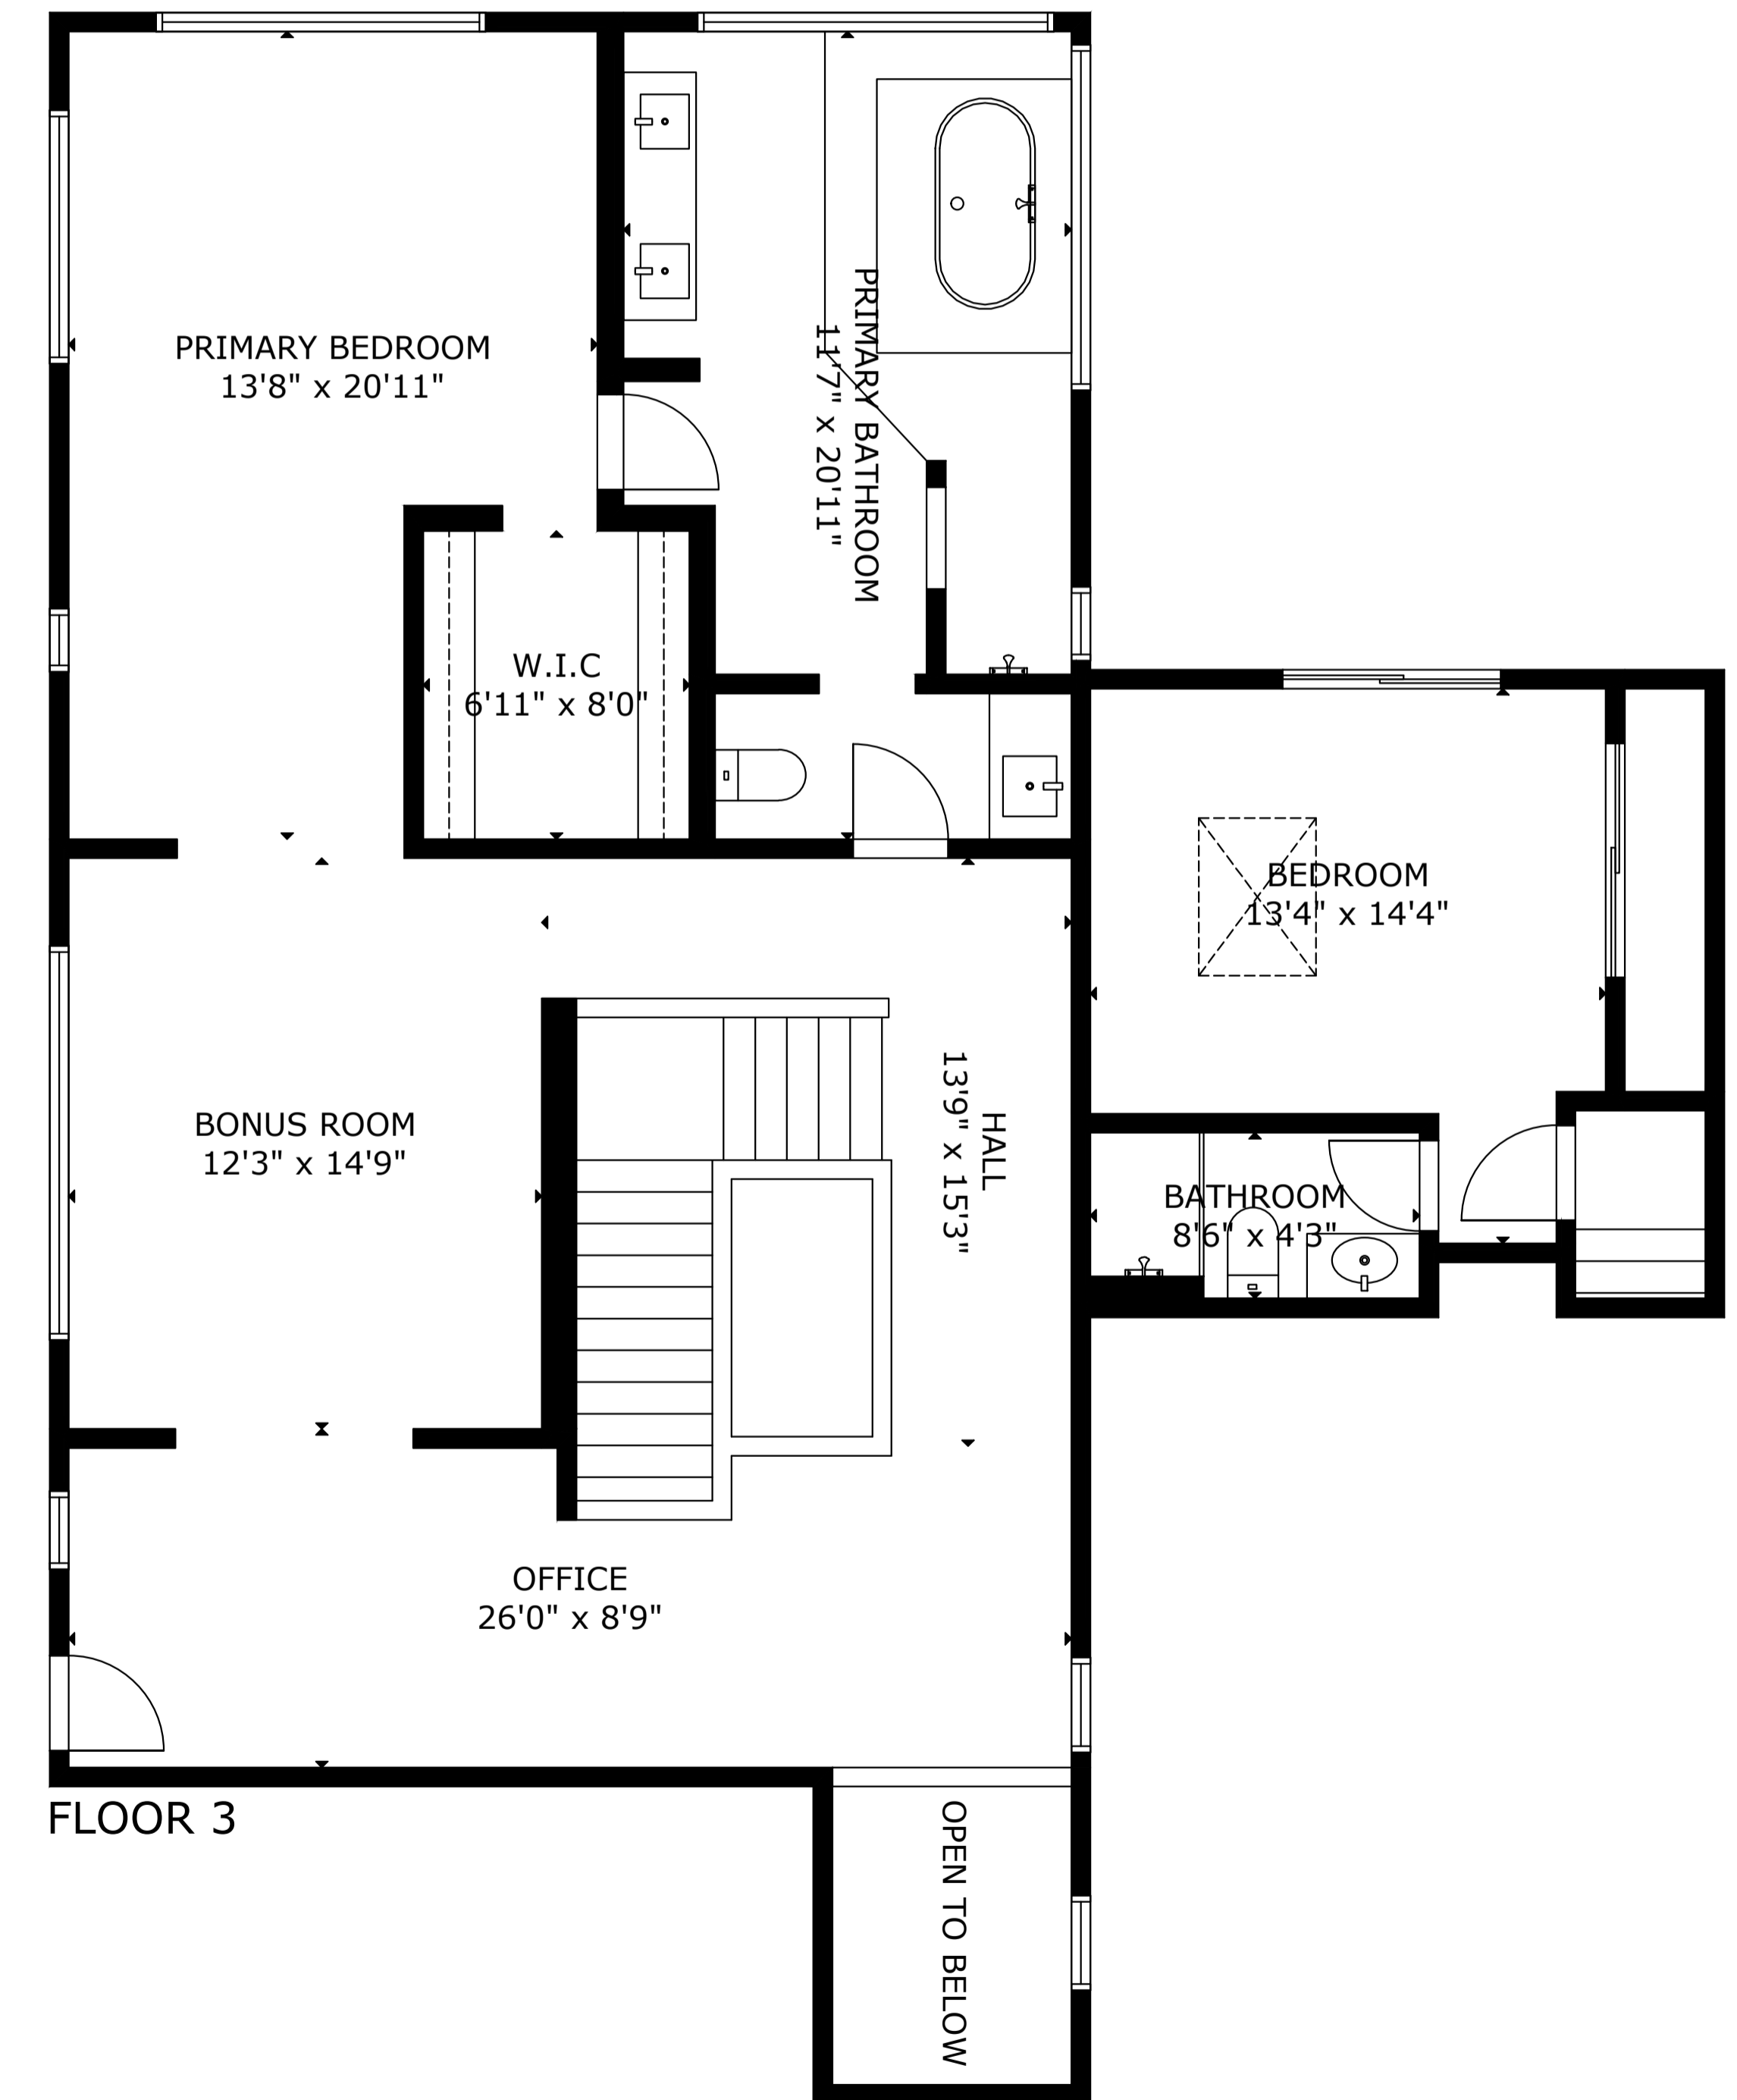

FLOOR 1

FLOOR 2

FLOOR 3

OPEN TO BELOW

GROSS INTERNAL AREA  
 TOTAL: 4,655 sq.ft  
 FLOOR 1: 819 sq.ft, FLOOR 2: 2,417 sq.ft, FLOOR 3: 1,419 sq.ft  
 SIZE AND DIMENSIONS ARE APPROXIMATE, ACTUAL MAY VARY