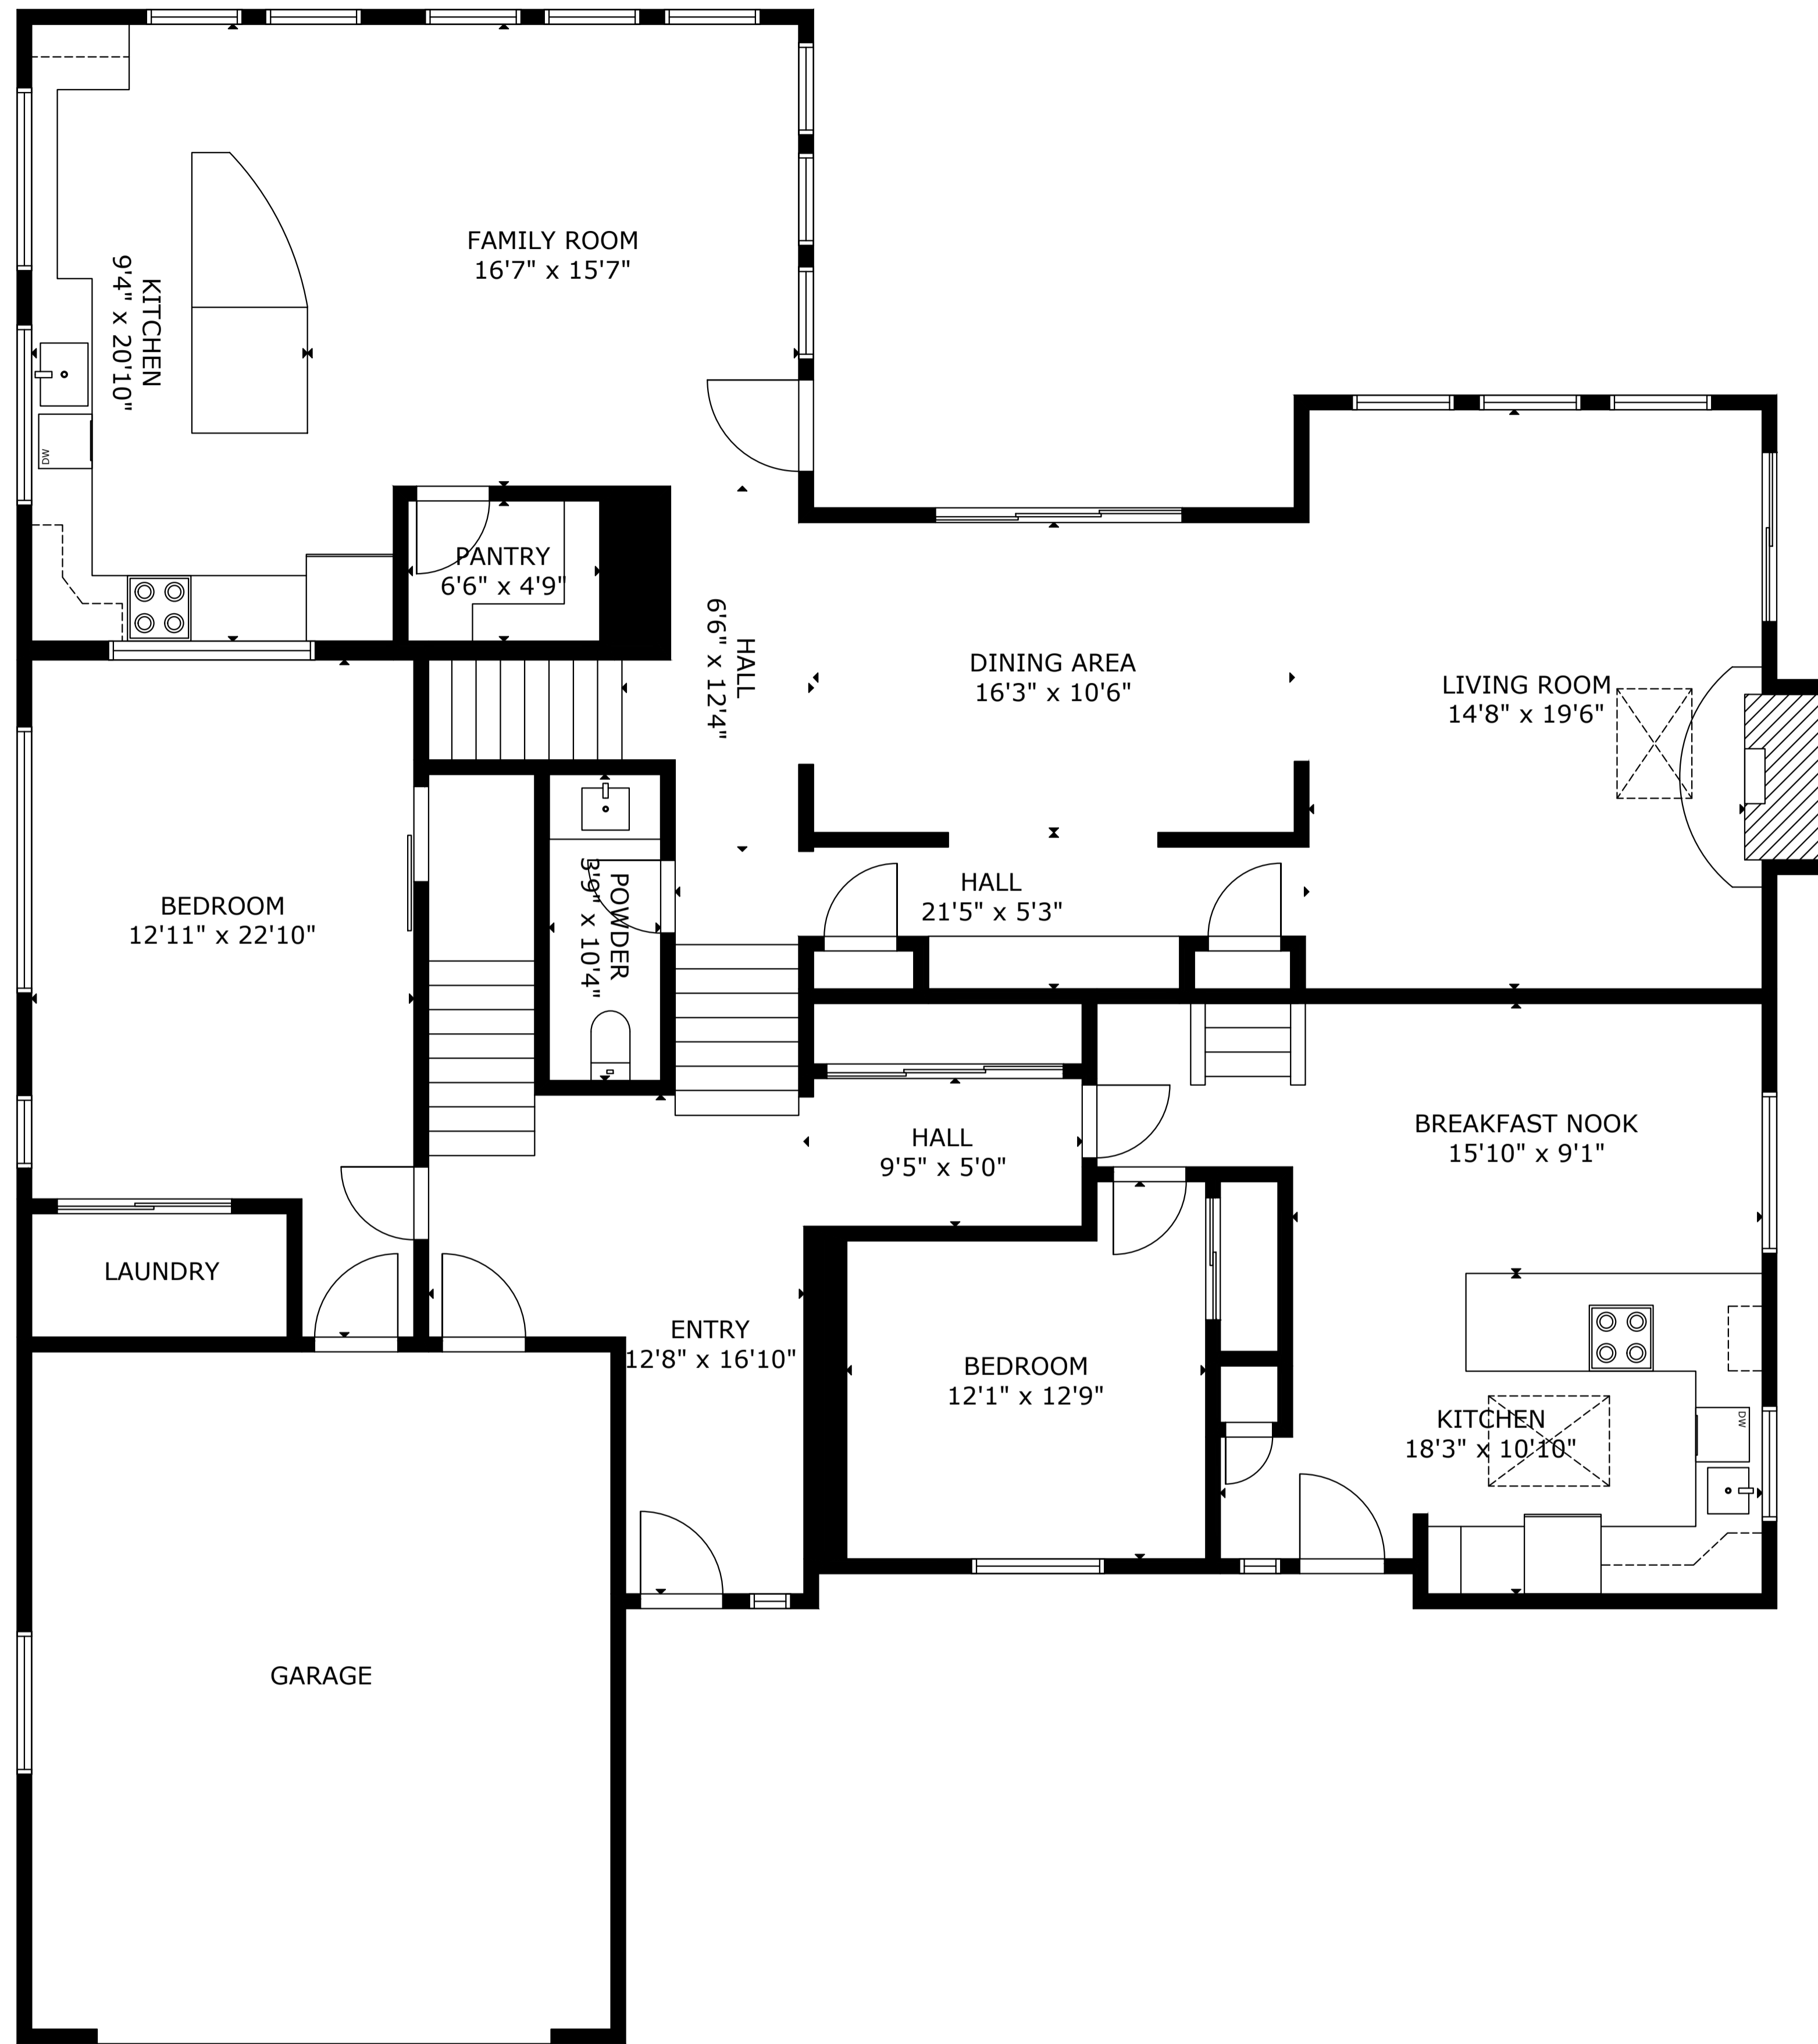

FLOOR 1

FLOOR 2

FLOOR 3

OPEN TO BELOW

GROSS INTERNAL AREA  
 TOTAL: 4,655 sq.ft  
 FLOOR 1: 819 sq.ft, FLOOR 2: 2,417 sq.ft, FLOOR 3: 1,419 sq.ft  
 SIZE AND DIMENSIONS ARE APPROXIMATE, ACTUAL MAY VARY