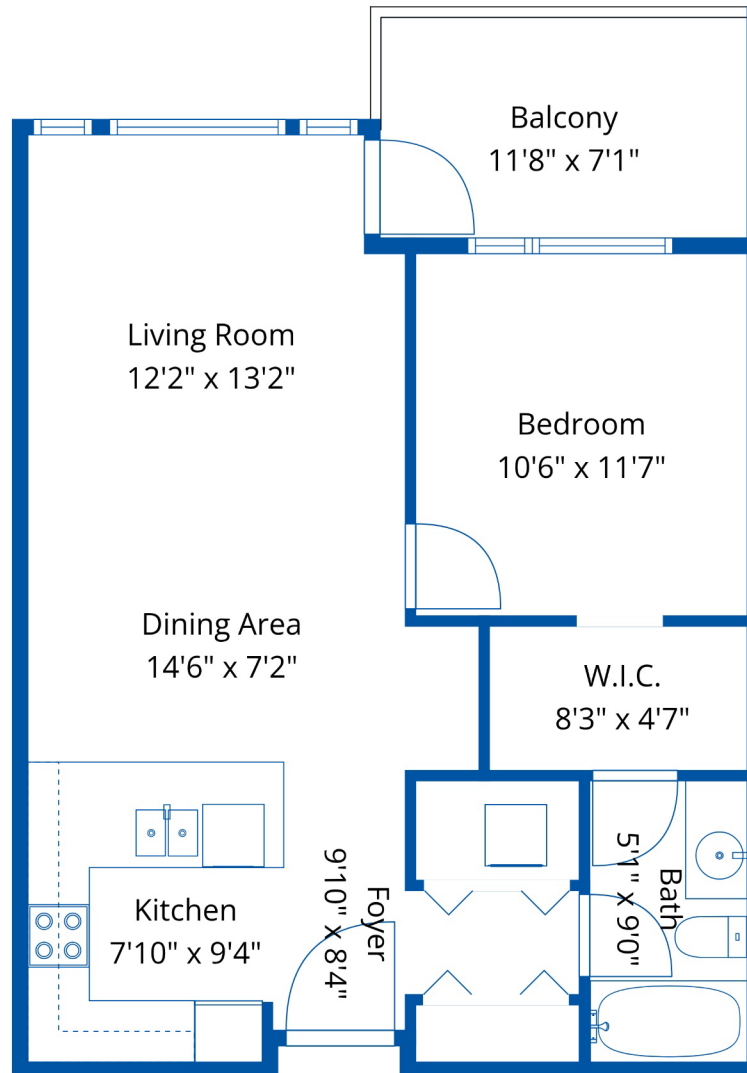

412-33539 Holland Ave

Crystal De Jager Personal Real Estate Corporation

604-793-6488

crystalcdejager@gmail.com

Estimated Areas:

Main Floor: 679 sq. ft

Total: 679 Sq. Ft