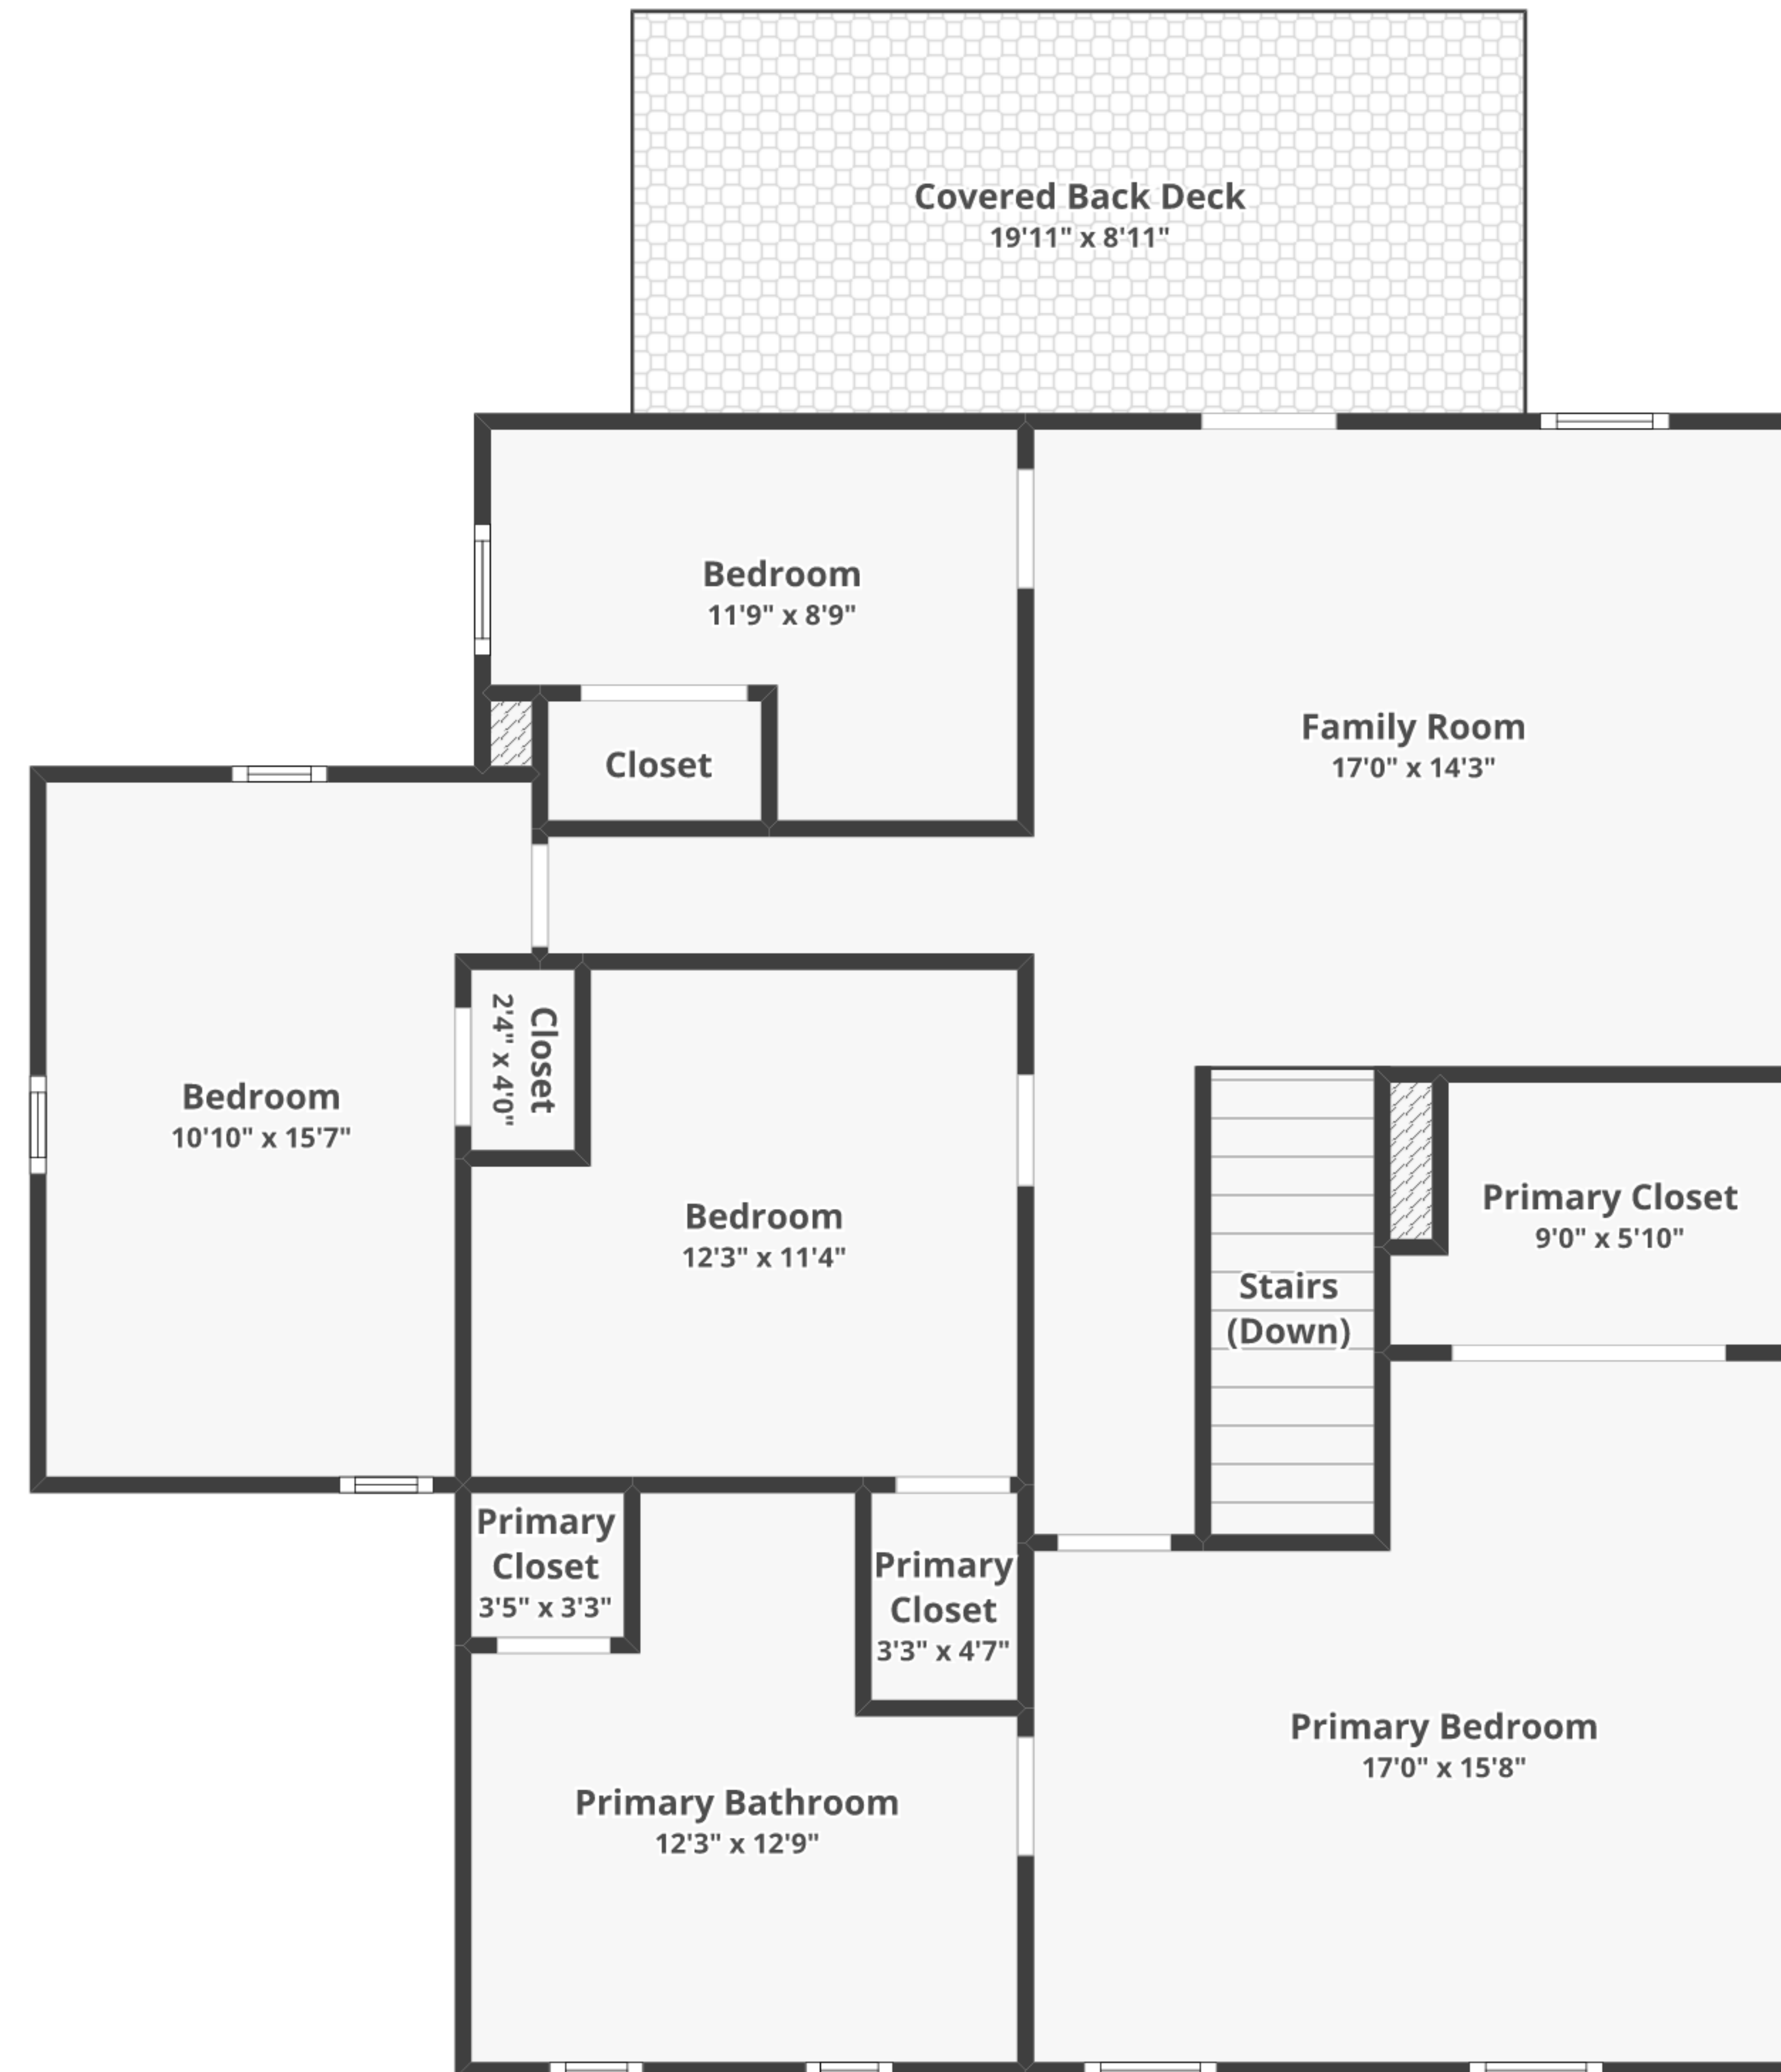

547 W Main Ave, Myerstown, PA 17067

Total finished area: ~2,277.77 sq. ft.

Total unfinished area: ~432.86 sq. ft.

Floor 2

Finished area: ~1,158.13 sq. ft.

Unfinished area: ~4.53 sq. ft.