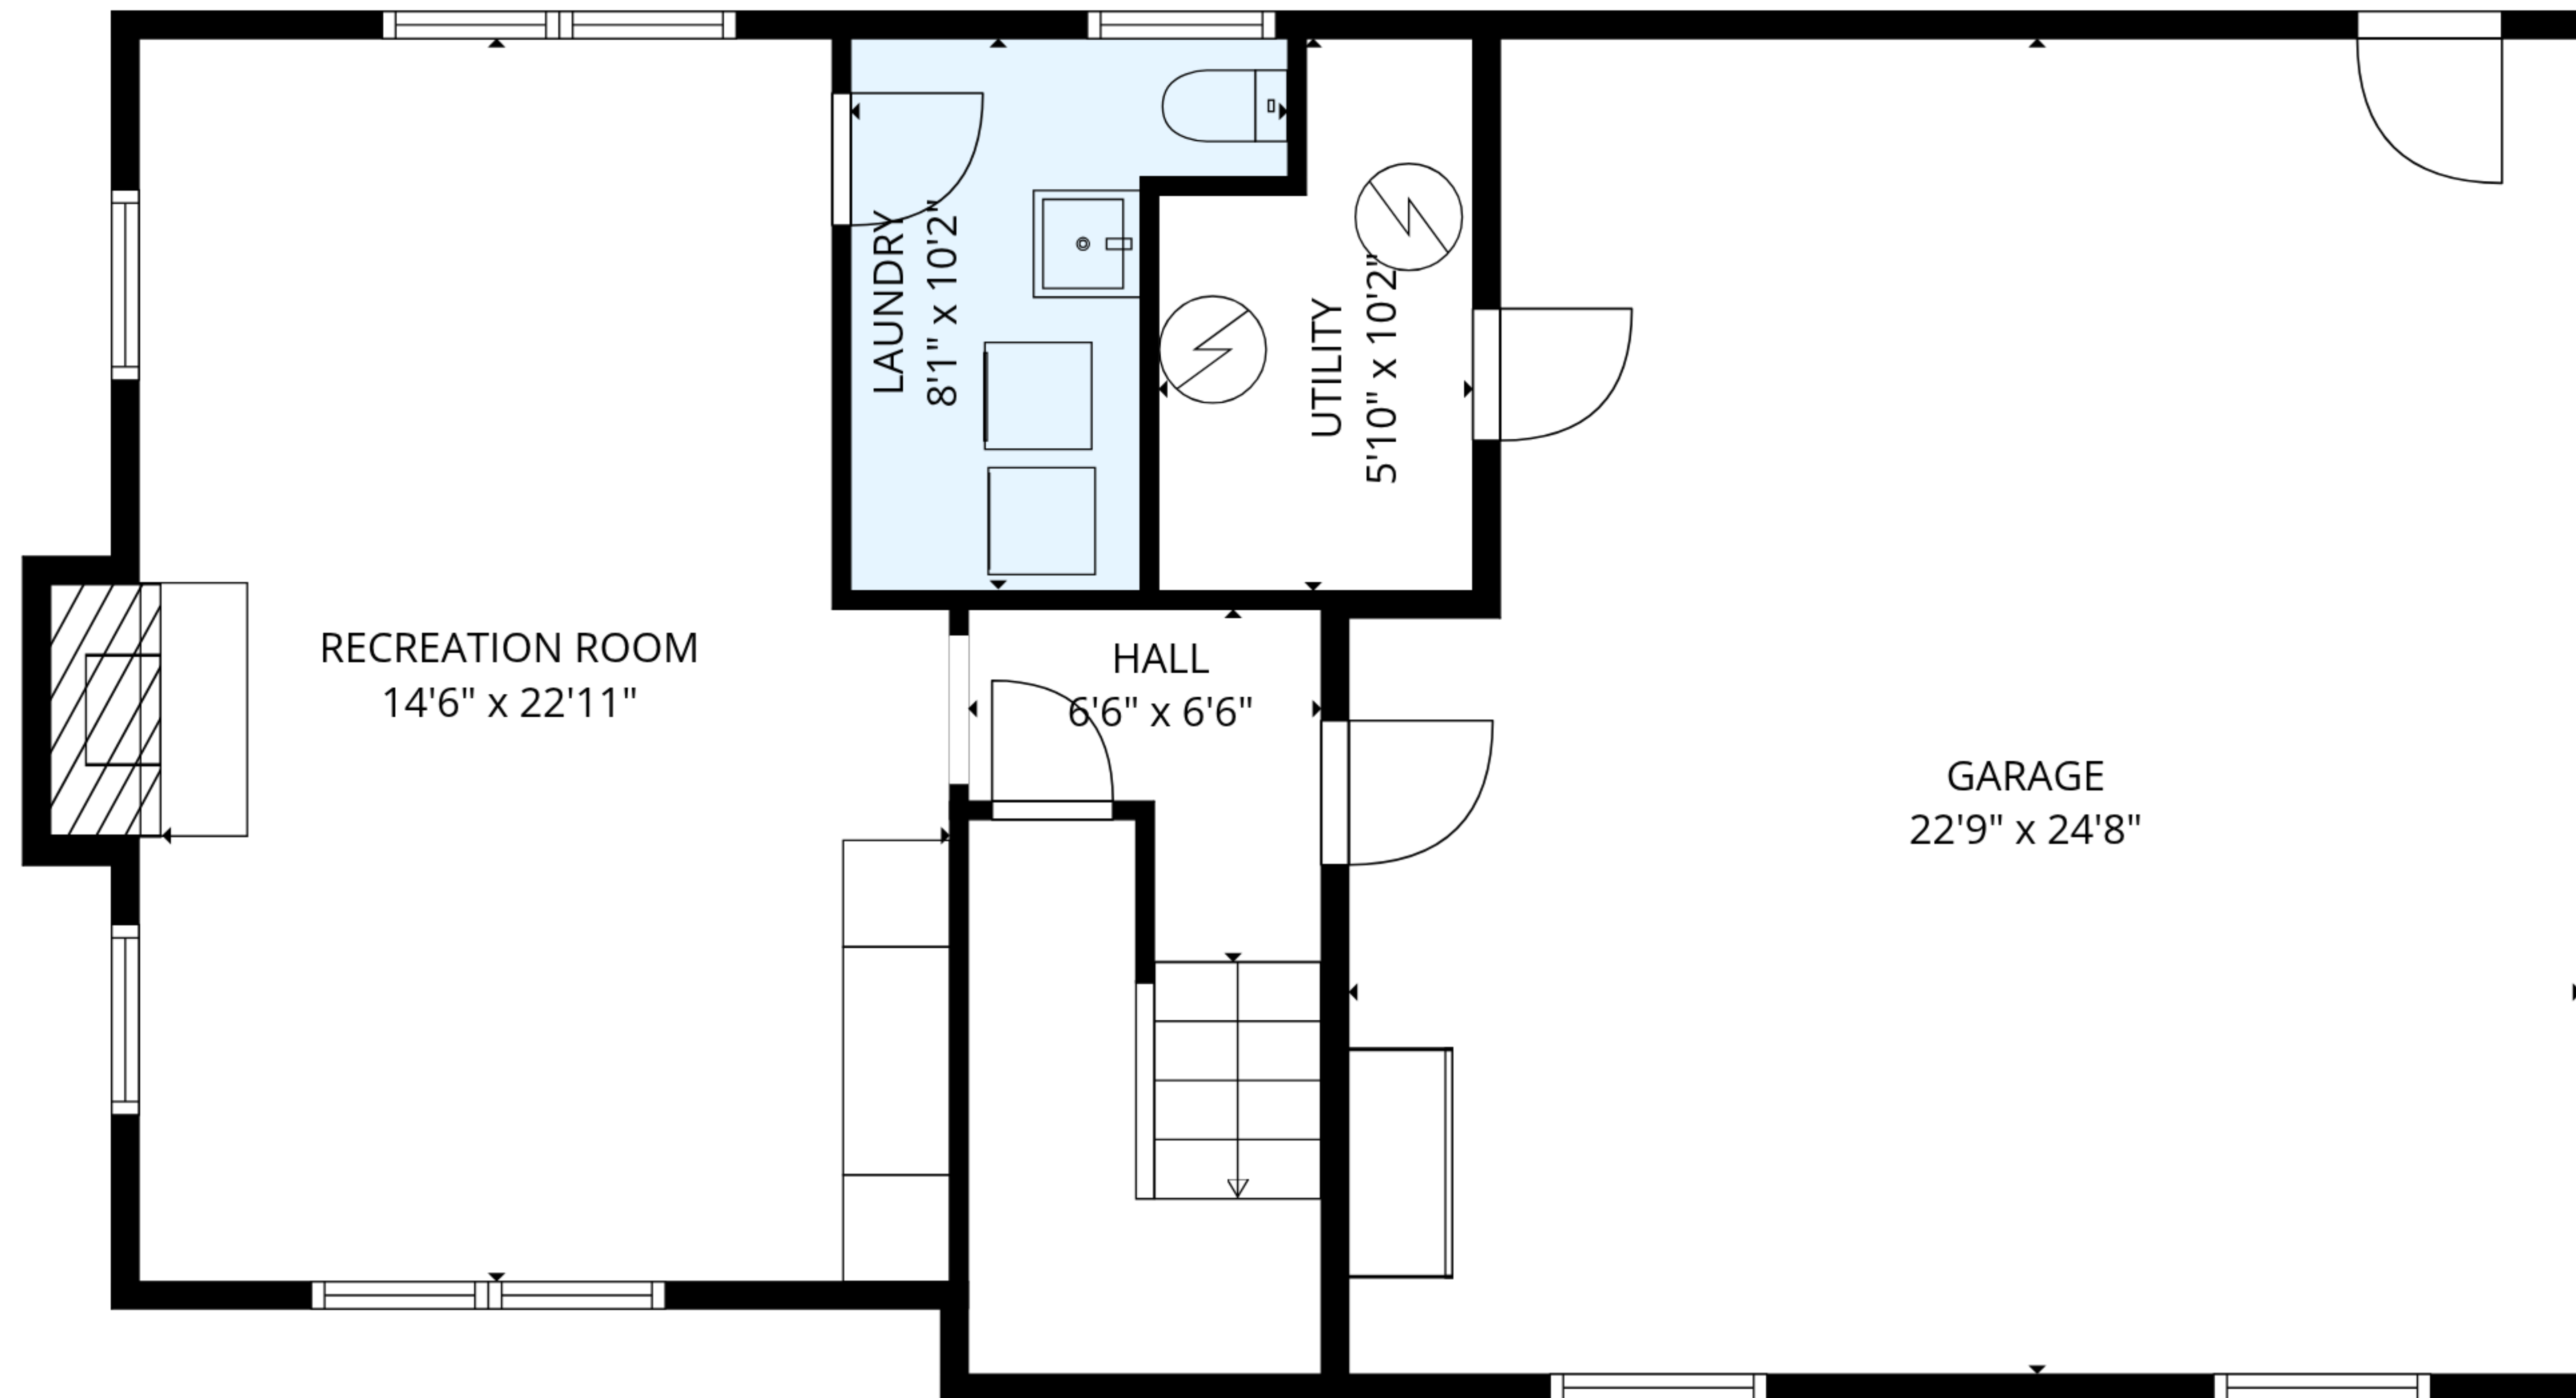

**TOTAL: 1656 sq. ft**

1st floor: 485 sq. ft, 2nd floor: 1171 sq. ft

EXCLUDED AREAS: GARAGE: 530 sq. ft, UTILITY: 51 sq. ft, FIREPLACE: 9 sq. ft,  
WALLS: 163 sq. ft

MEASUREMENTS ARE DEEMED RELIABLE BUT ARE NOT GUARANTEED.

2nd floor

1st floor

**TOTAL: 1656 sq. ft**  
 1st floor: 485 sq. ft, 2nd floor: 1171 sq. ft  
 EXCLUDED AREAS: GARAGE: 530 sq. ft, UTILITY: 51 sq. ft, FIREPLACE: 9 sq. ft,  
 WALLS: 163 sq. ft