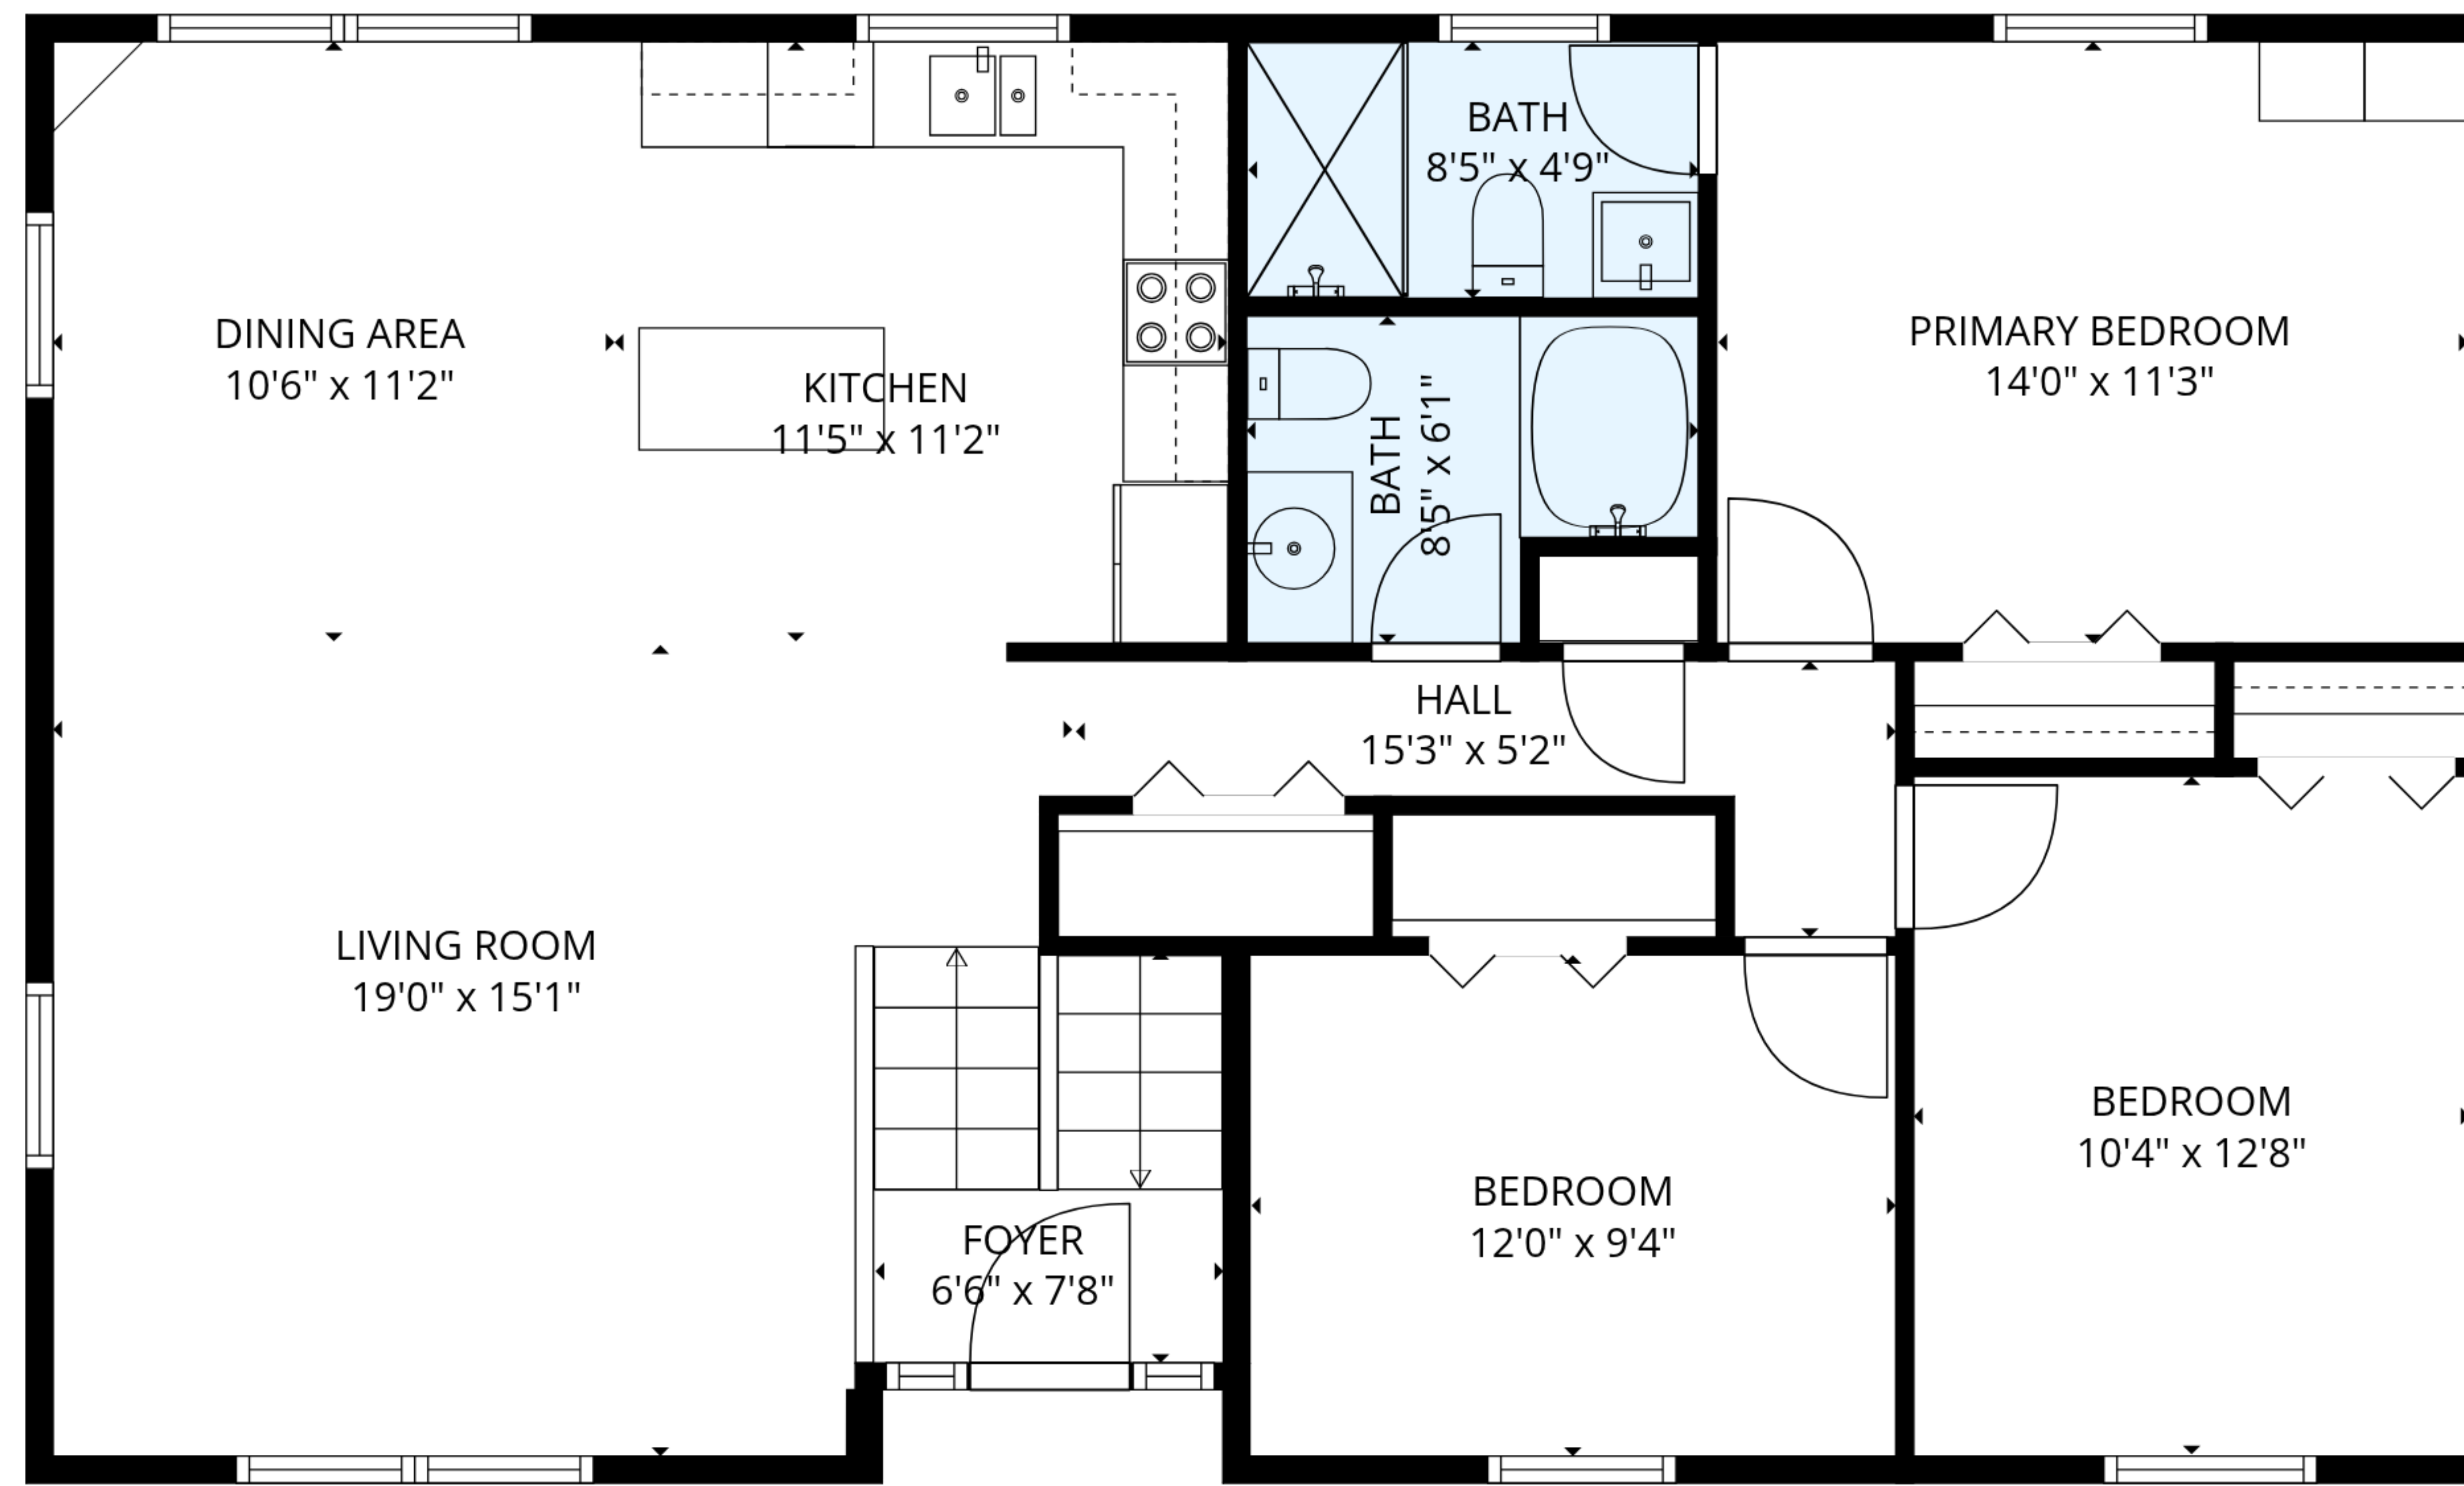

**TOTAL: 1656 sq. ft**

1st floor: 485 sq. ft, 2nd floor: 1171 sq. ft

EXCLUDED AREAS: GARAGE: 530 sq. ft, UTILITY: 51 sq. ft, FIREPLACE: 9 sq. ft,  
WALLS: 163 sq. ft

MEASUREMENTS ARE DEEMED RELIABLE BUT ARE NOT GUARANTEED.

2nd floor

1st floor

**TOTAL: 1656 sq. ft**  
 1st floor: 485 sq. ft, 2nd floor: 1171 sq. ft  
 EXCLUDED AREAS: GARAGE: 530 sq. ft, UTILITY: 51 sq. ft, FIREPLACE: 9 sq. ft,  
 WALLS: 163 sq. ft