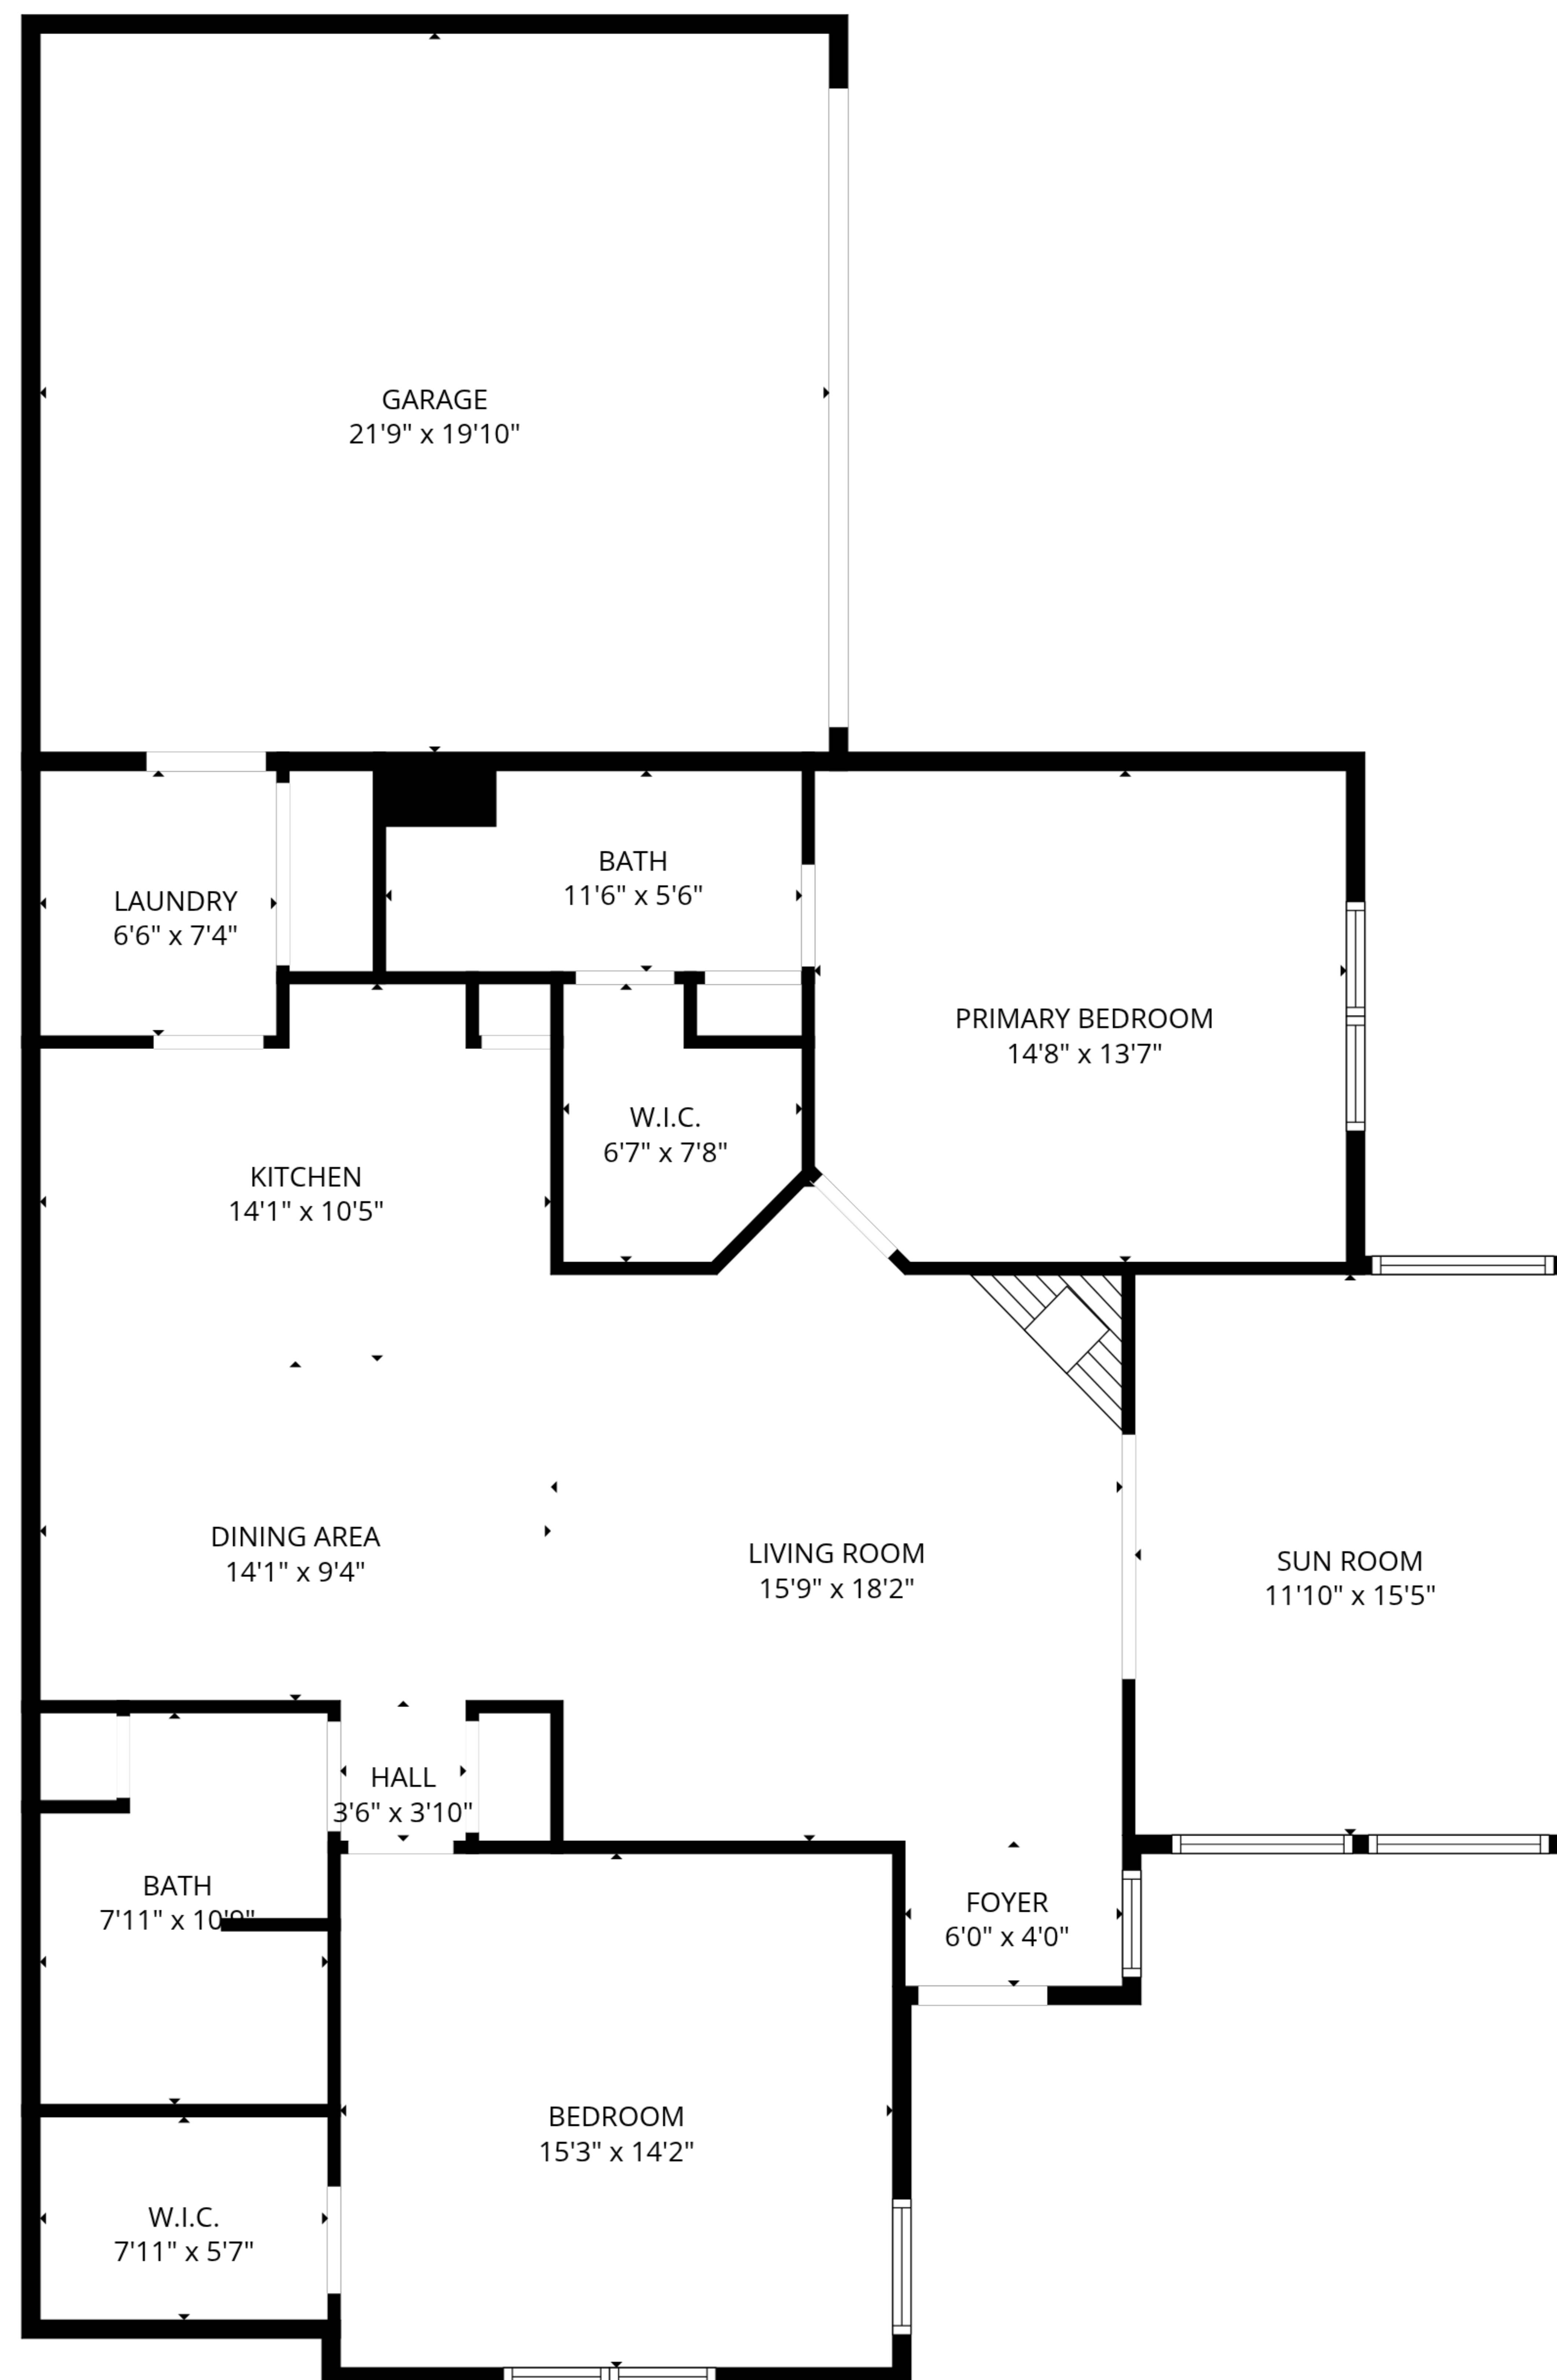

TOTAL: 1509 sq. ft
1st floor: 1509 sq. ft
EXCLUDED AREAS: GARAGE: 431 sq. ft, WALLS: 117 sq. ft

TOTAL: 1509 sq. ft
1st floor: 1509 sq. ft
EXCLUDED AREAS: GARAGE: 431 sq. ft, WALLS: 117 sq. ft