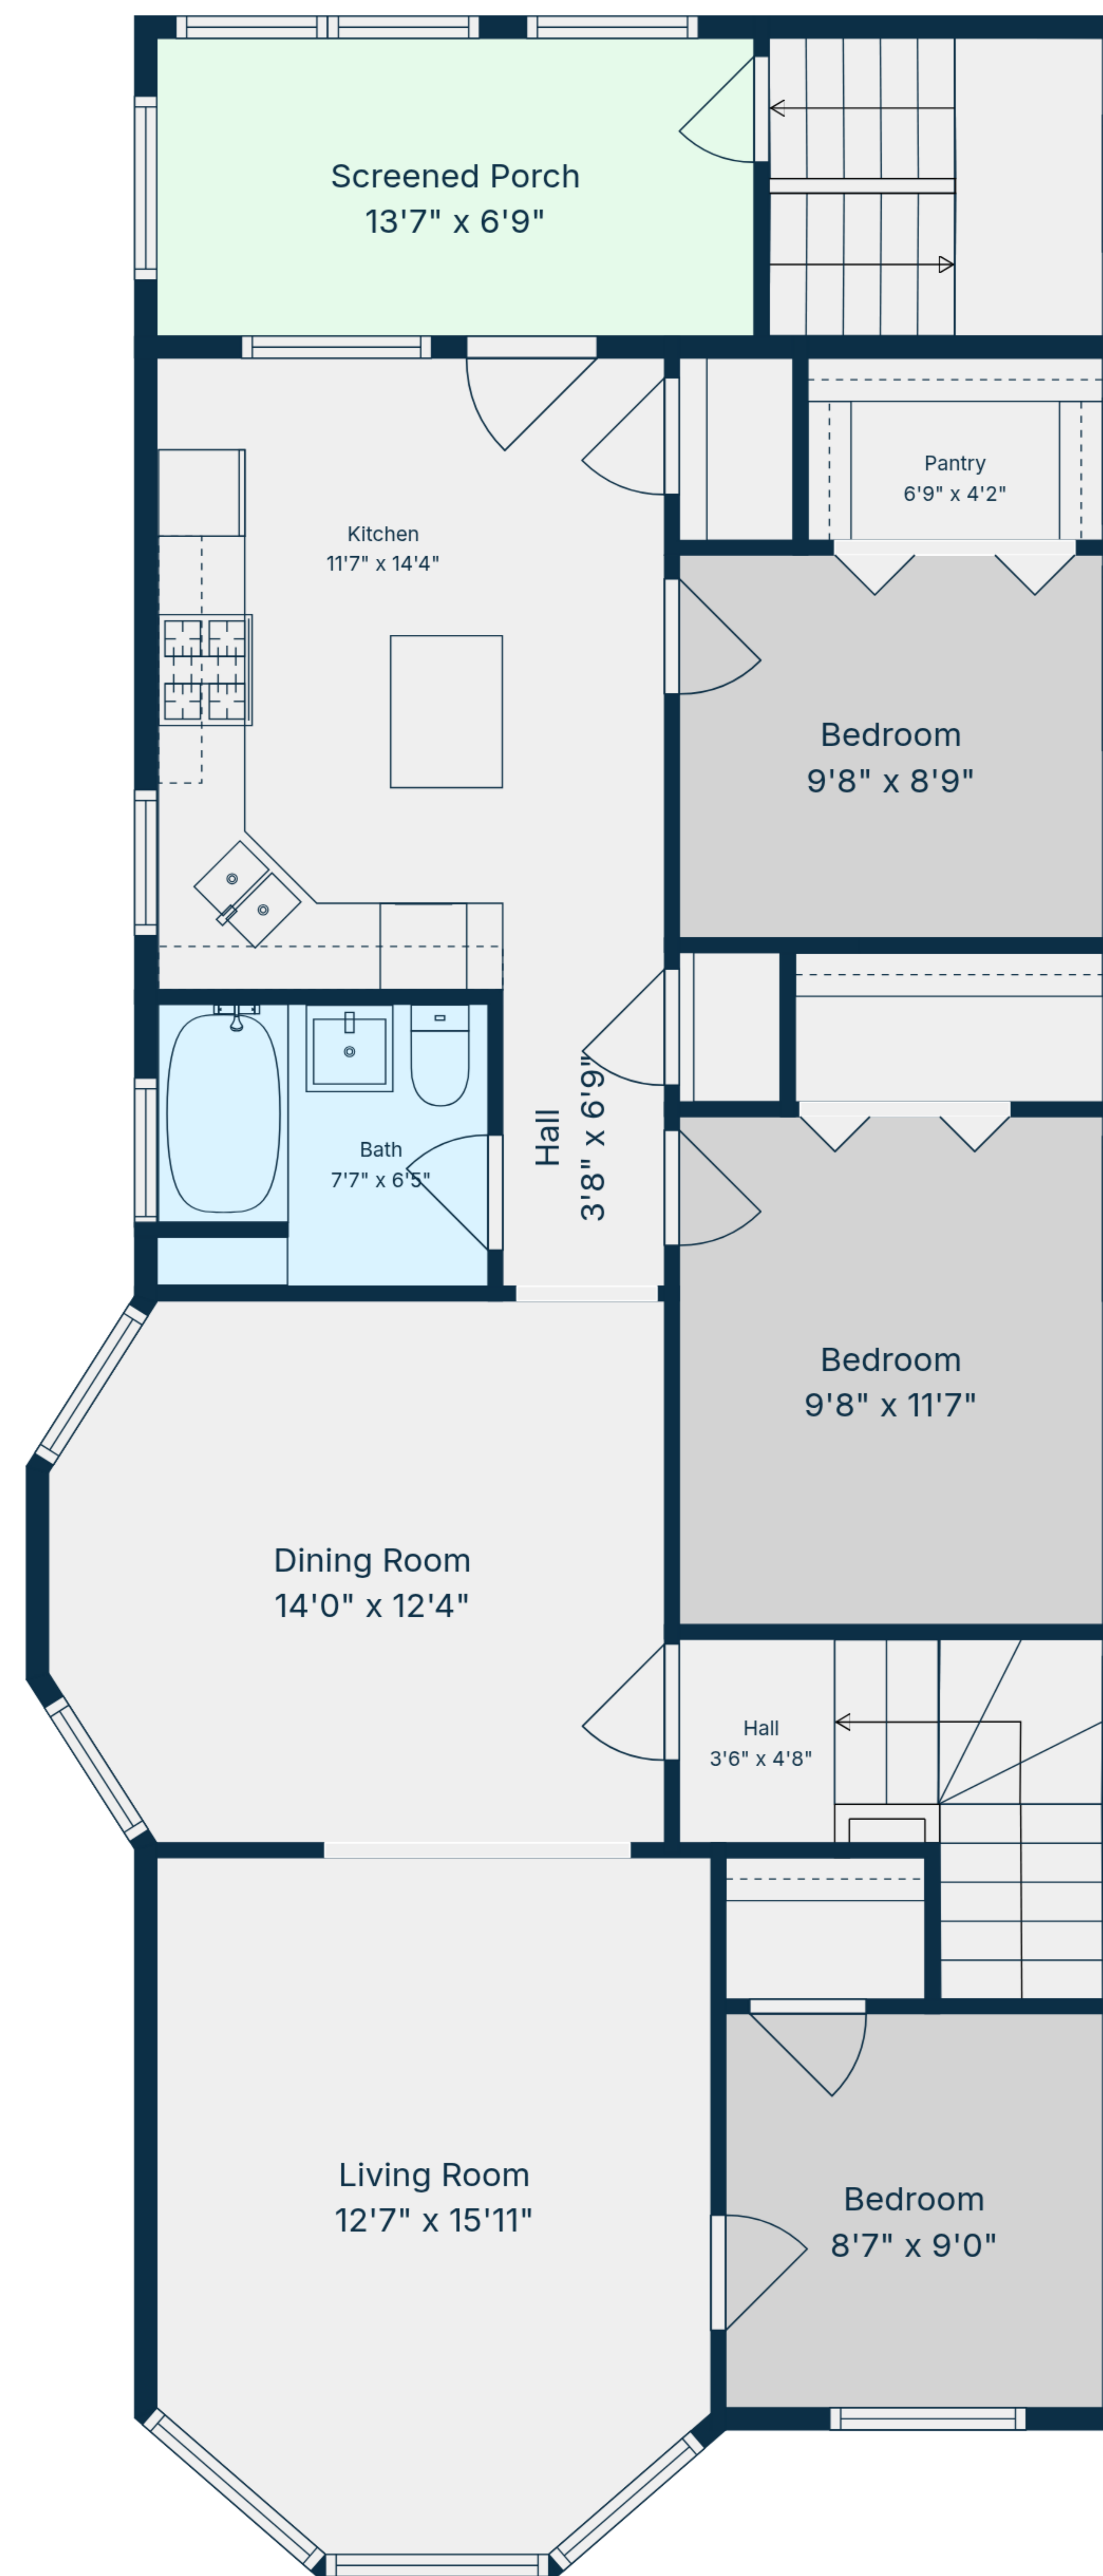

**TOTAL: 2917 sq. ft**

Basement: 803 sq. ft, 1st floor: 1057 sq. ft, 2nd floor: 1057 sq. ft  
 EXCLUDED AREAS: UTILITY: 68 sq. ft, STORAGE: 153 sq. ft, LAUNDRY ROOM : 257 sq. ft,  
 GARAGE: 372 sq. ft, PORCH: 106 sq. ft, SCREENED PORCH: 160 sq. ft,  
 PATIO: 488 sq. ft, UNDEFINED: 129 sq. ft, WALLS: 306 sq. ft