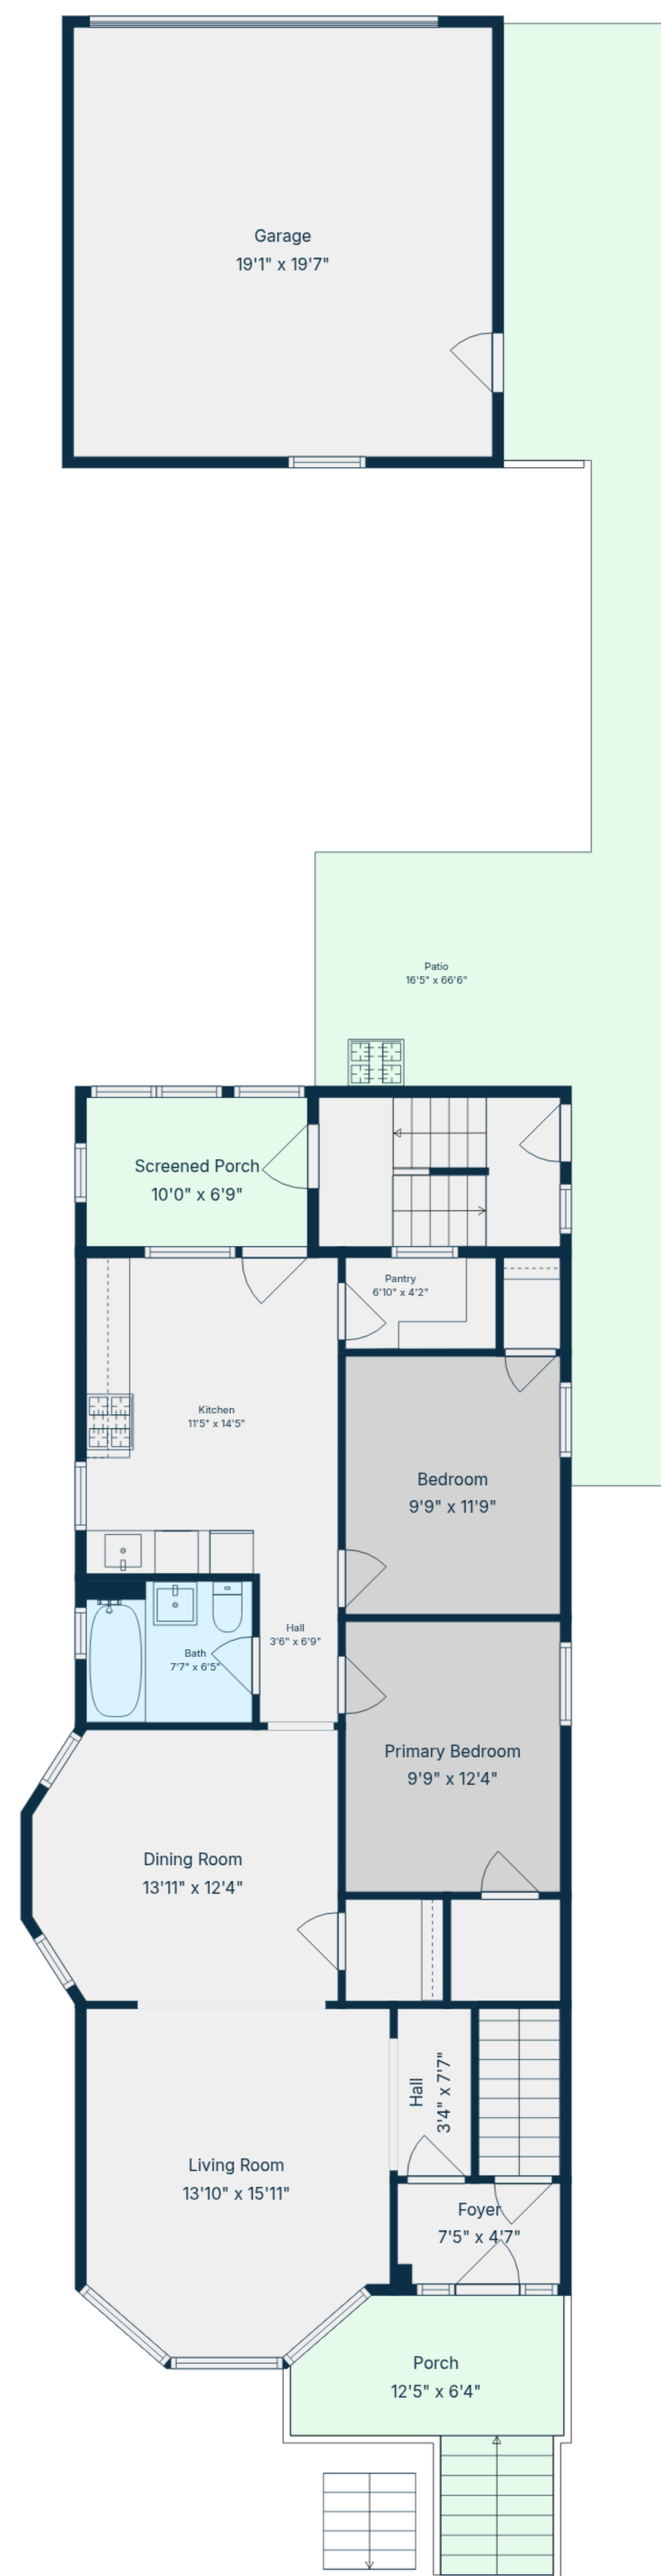

**TOTAL: 2917 sq. ft**

Basement: 803 sq. ft, 1st floor: 1057 sq. ft, 2nd floor: 1057 sq. ft  
 EXCLUDED AREAS: UTILITY: 68 sq. ft, STORAGE: 153 sq. ft, LAUNDRY ROOM : 257 sq. ft,  
 GARAGE: 372 sq. ft, PORCH: 106 sq. ft, SCREENED PORCH: 160 sq. ft,  
 PATIO: 488 sq. ft, UNDEFINED: 129 sq. ft, WALLS: 306 sq. ft