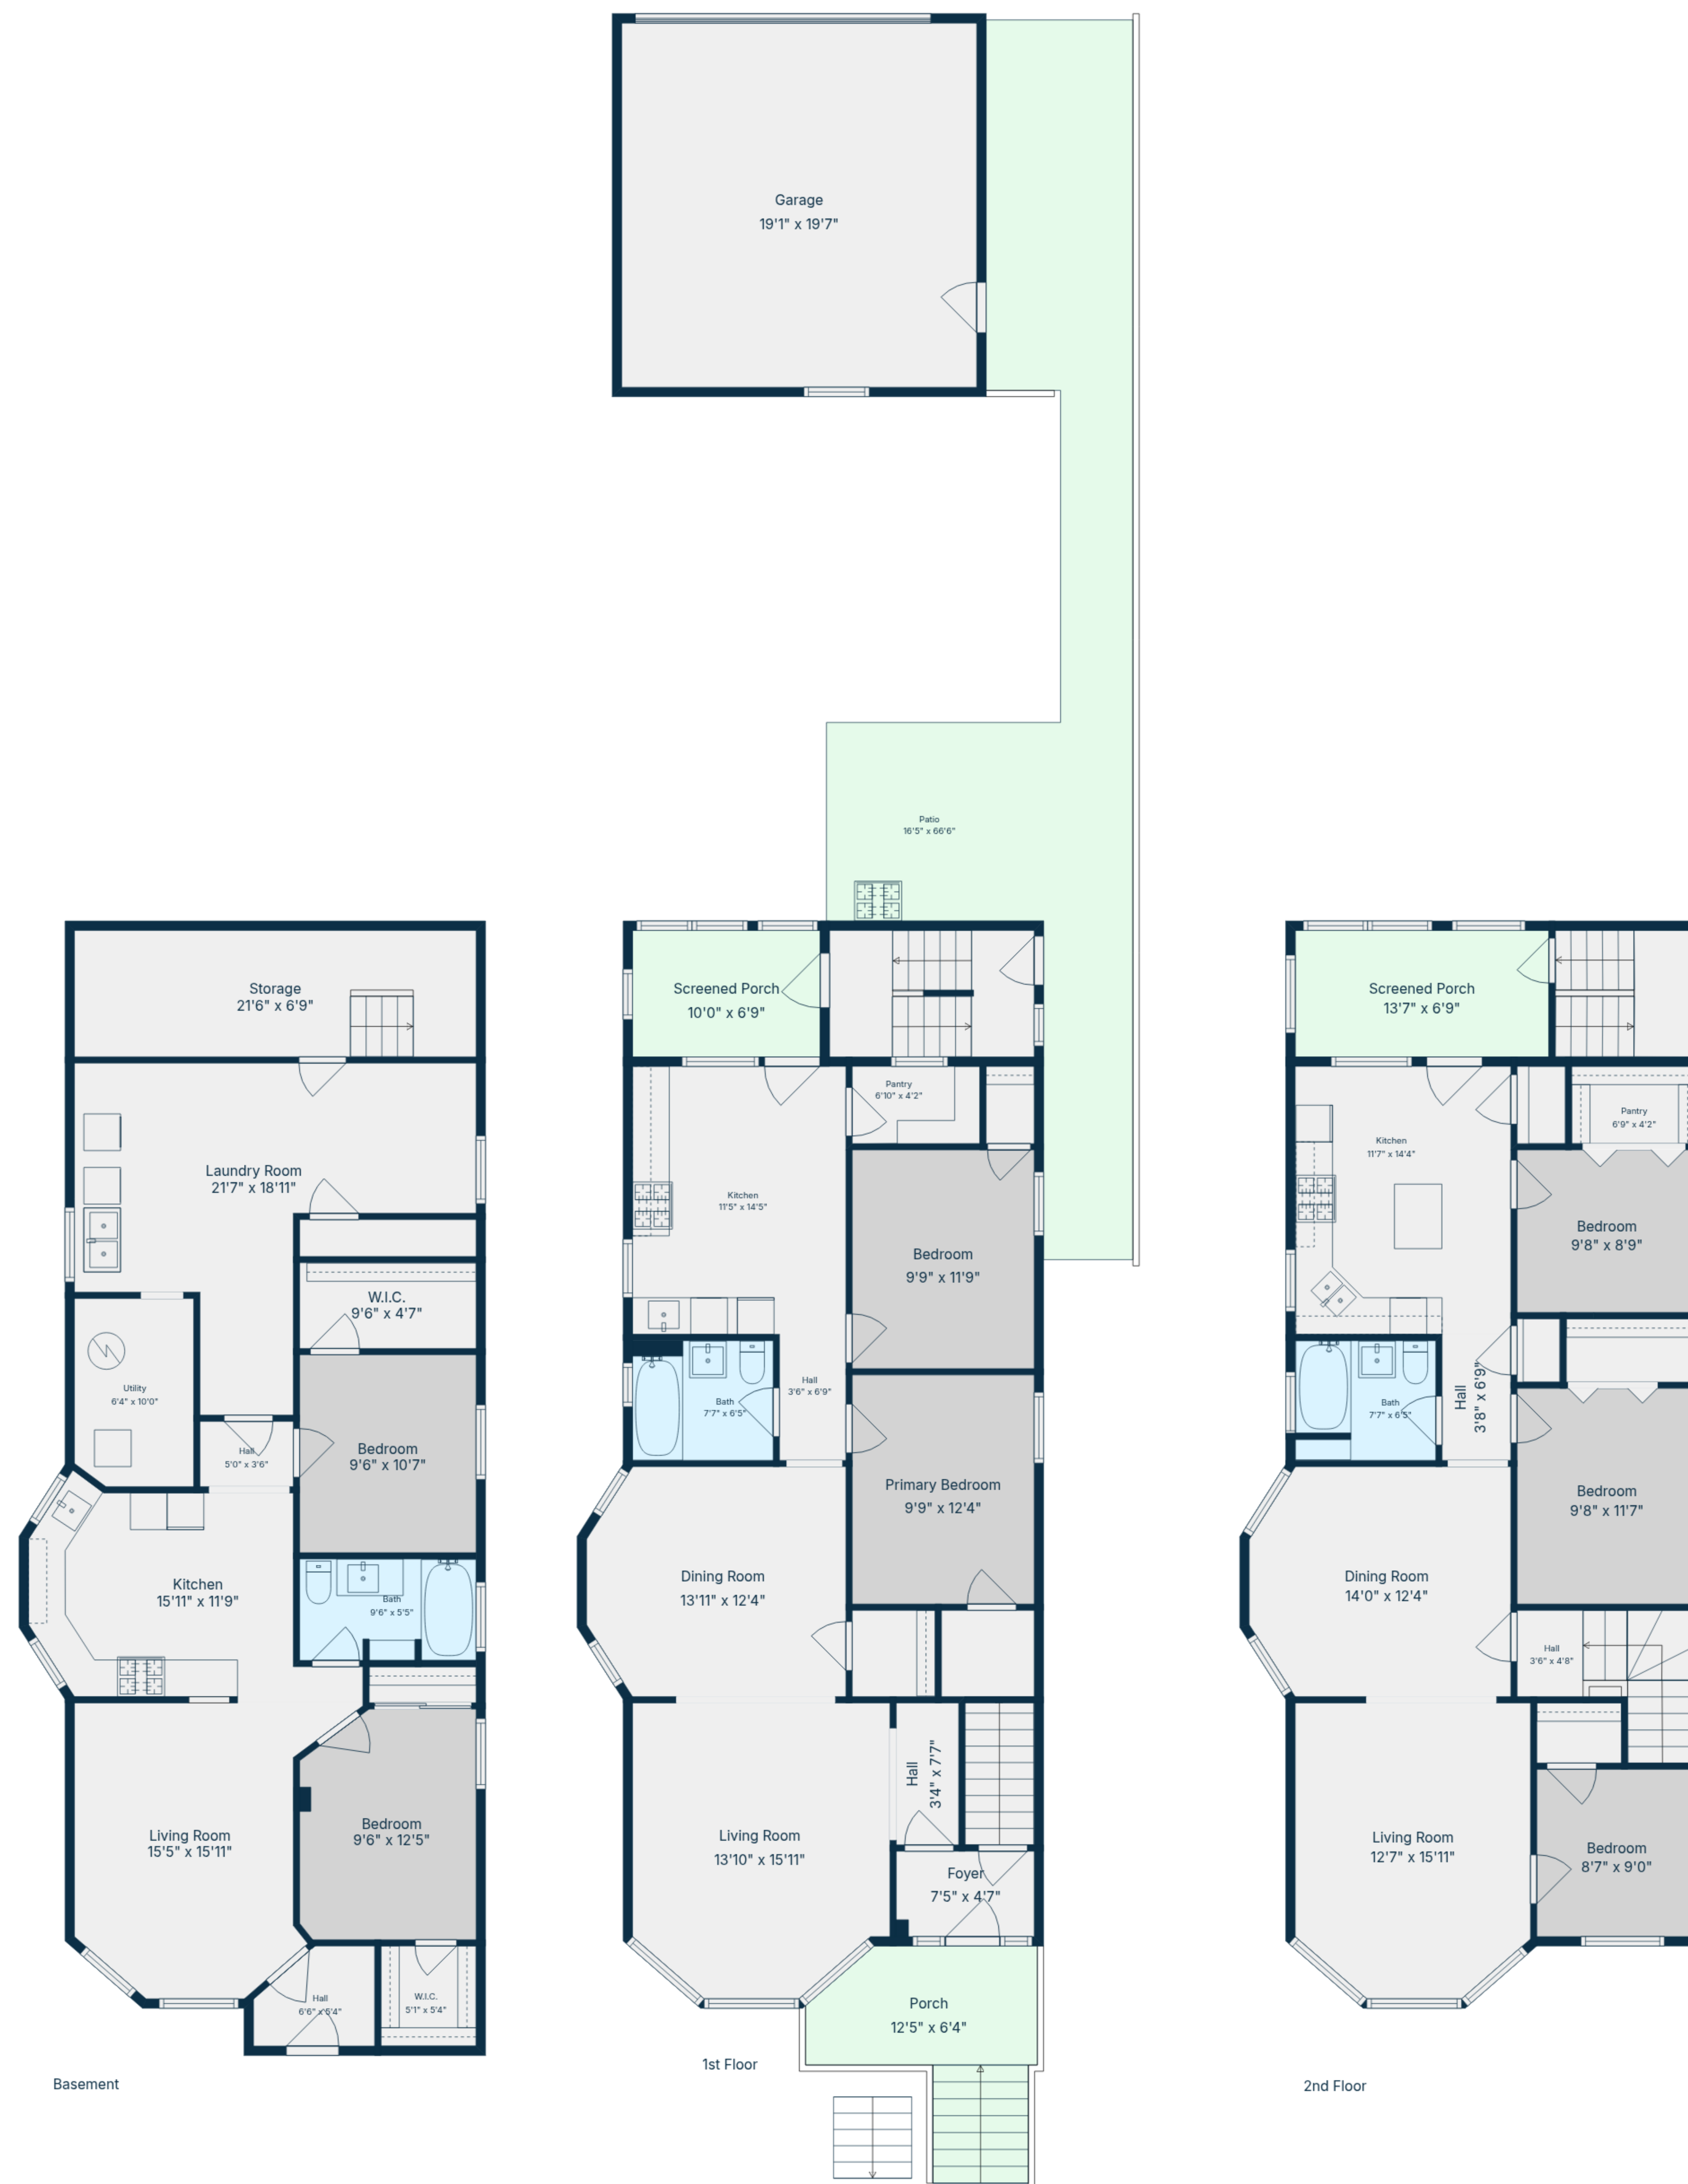

**TOTAL: 2917 sq. ft**

Basement: 803 sq. ft, 1st floor: 1057 sq. ft, 2nd floor: 1057 sq. ft  
 EXCLUDED AREAS: UTILITY: 68 sq. ft, STORAGE: 153 sq. ft, LAUNDRY ROOM : 257 sq. ft,  
 GARAGE: 372 sq. ft, PORCH: 106 sq. ft, SCREENED PORCH: 160 sq. ft,  
 PATIO: 488 sq. ft, UNDEFINED: 129 sq. ft, WALLS: 306 sq. ft