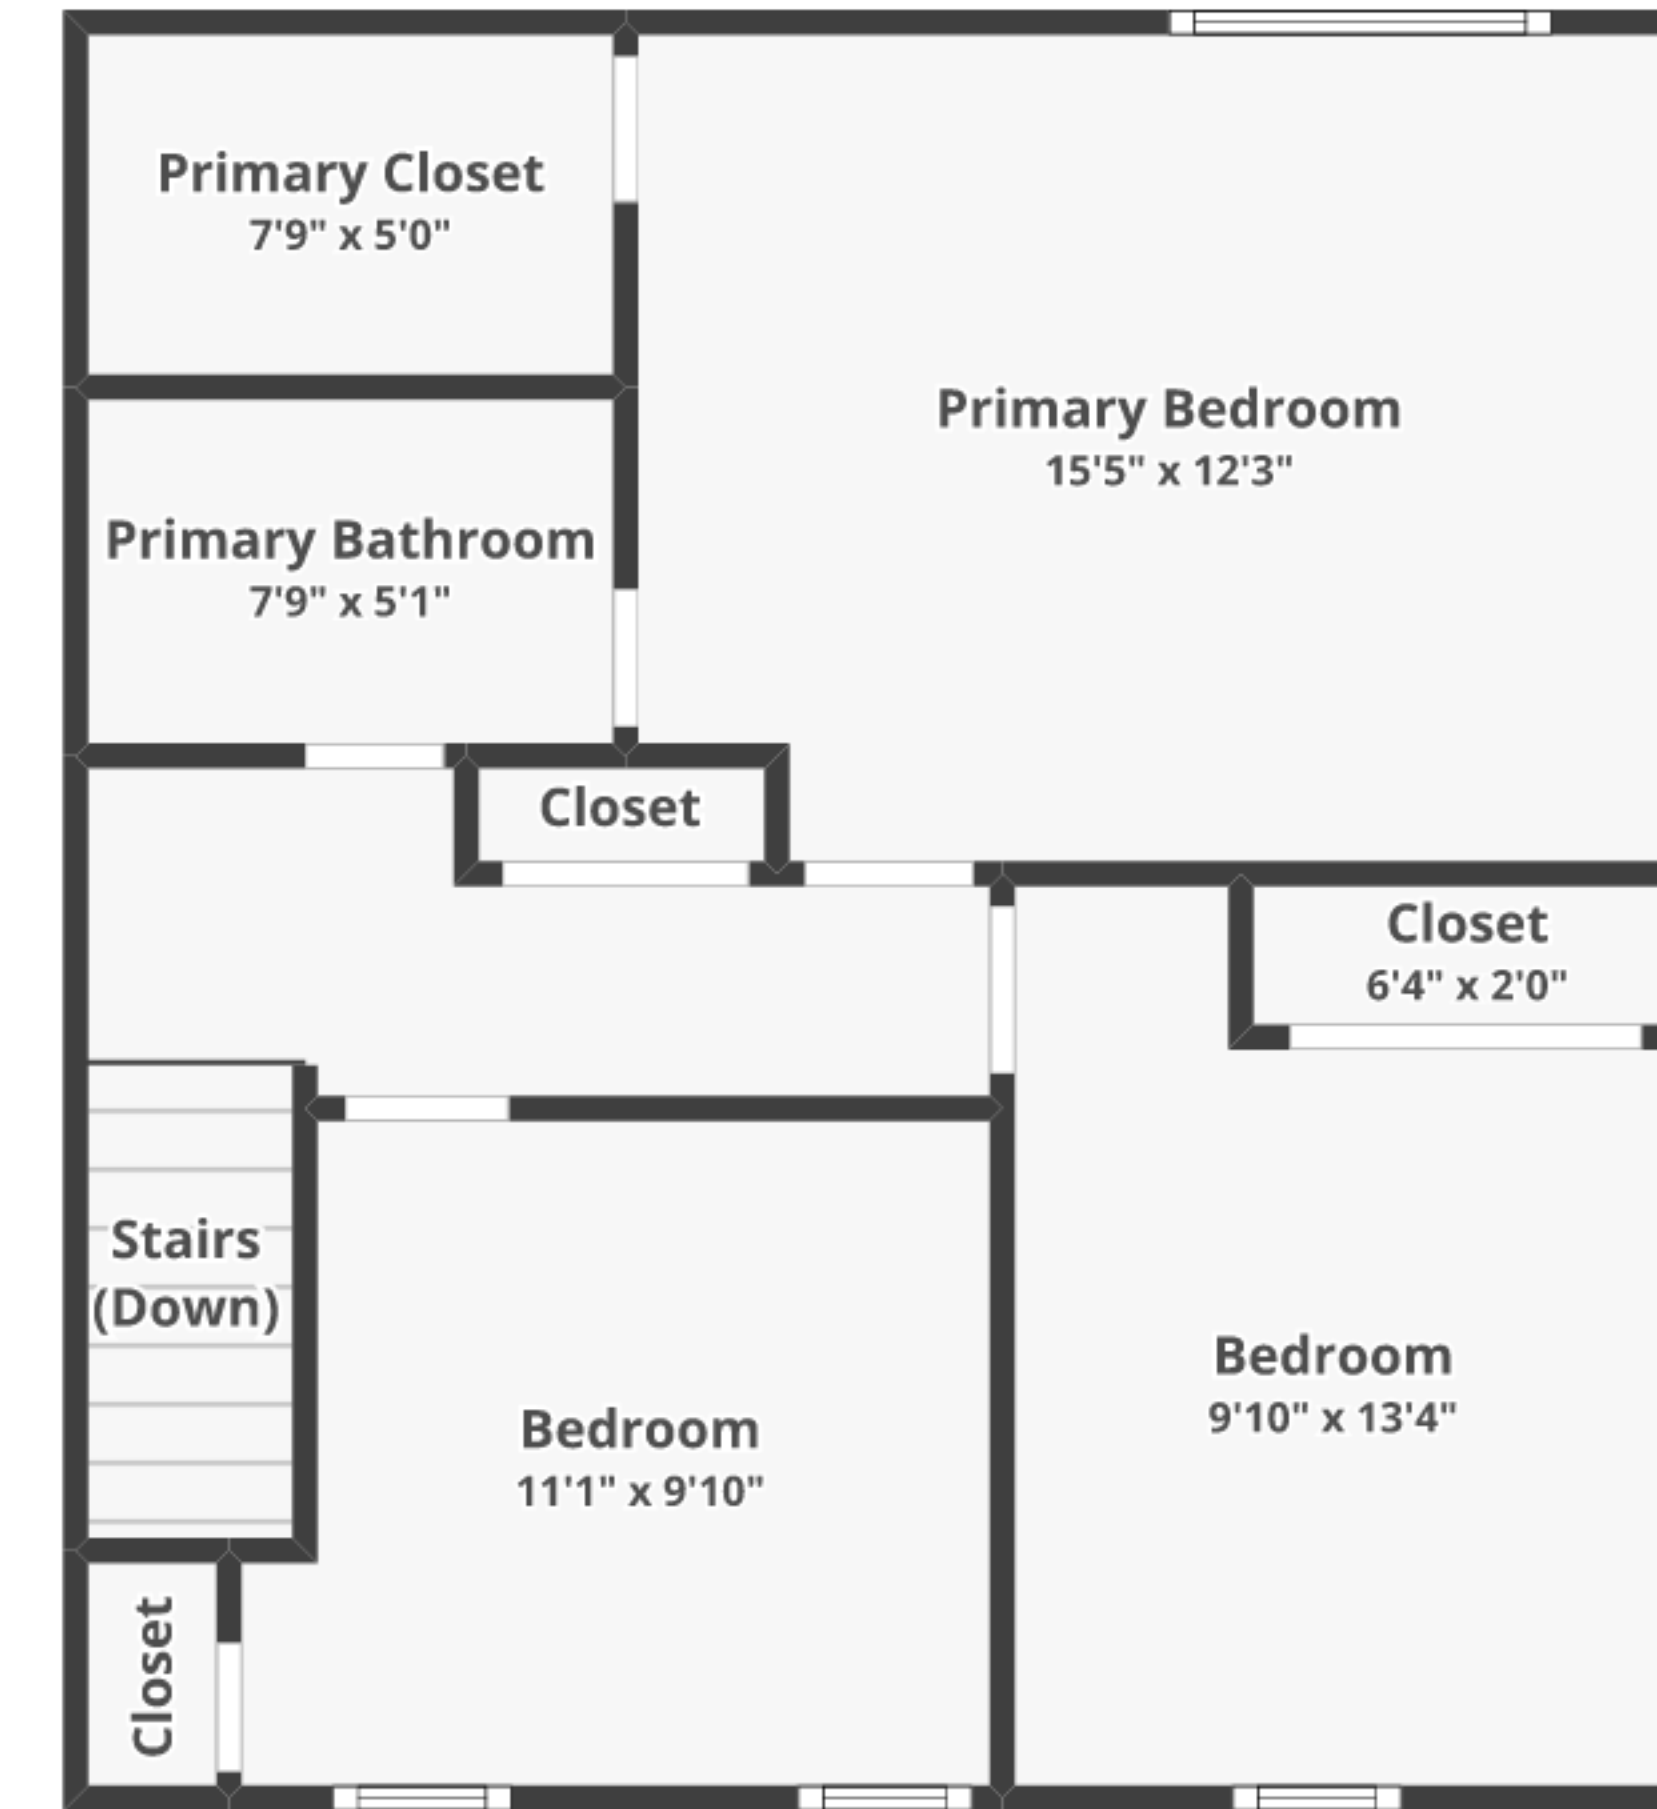

433 Springfield Ct, Lititz, PA 17543

Total finished area: ~1,356.46 sq. ft.

Total unfinished area: ~ 327.99 sq. ft.

FLOOR 1
Finished area: ~581.67 sq. ft.
Unfinished area: ~0 sq. ft.

FLOOR 2
Finished area: ~575.07 sq. ft.
Unfinished area: ~0 sq. ft.

BASEMENT
Finished area: ~199.73 sq. ft.
Unfinished area: ~327.99 sq. ft.