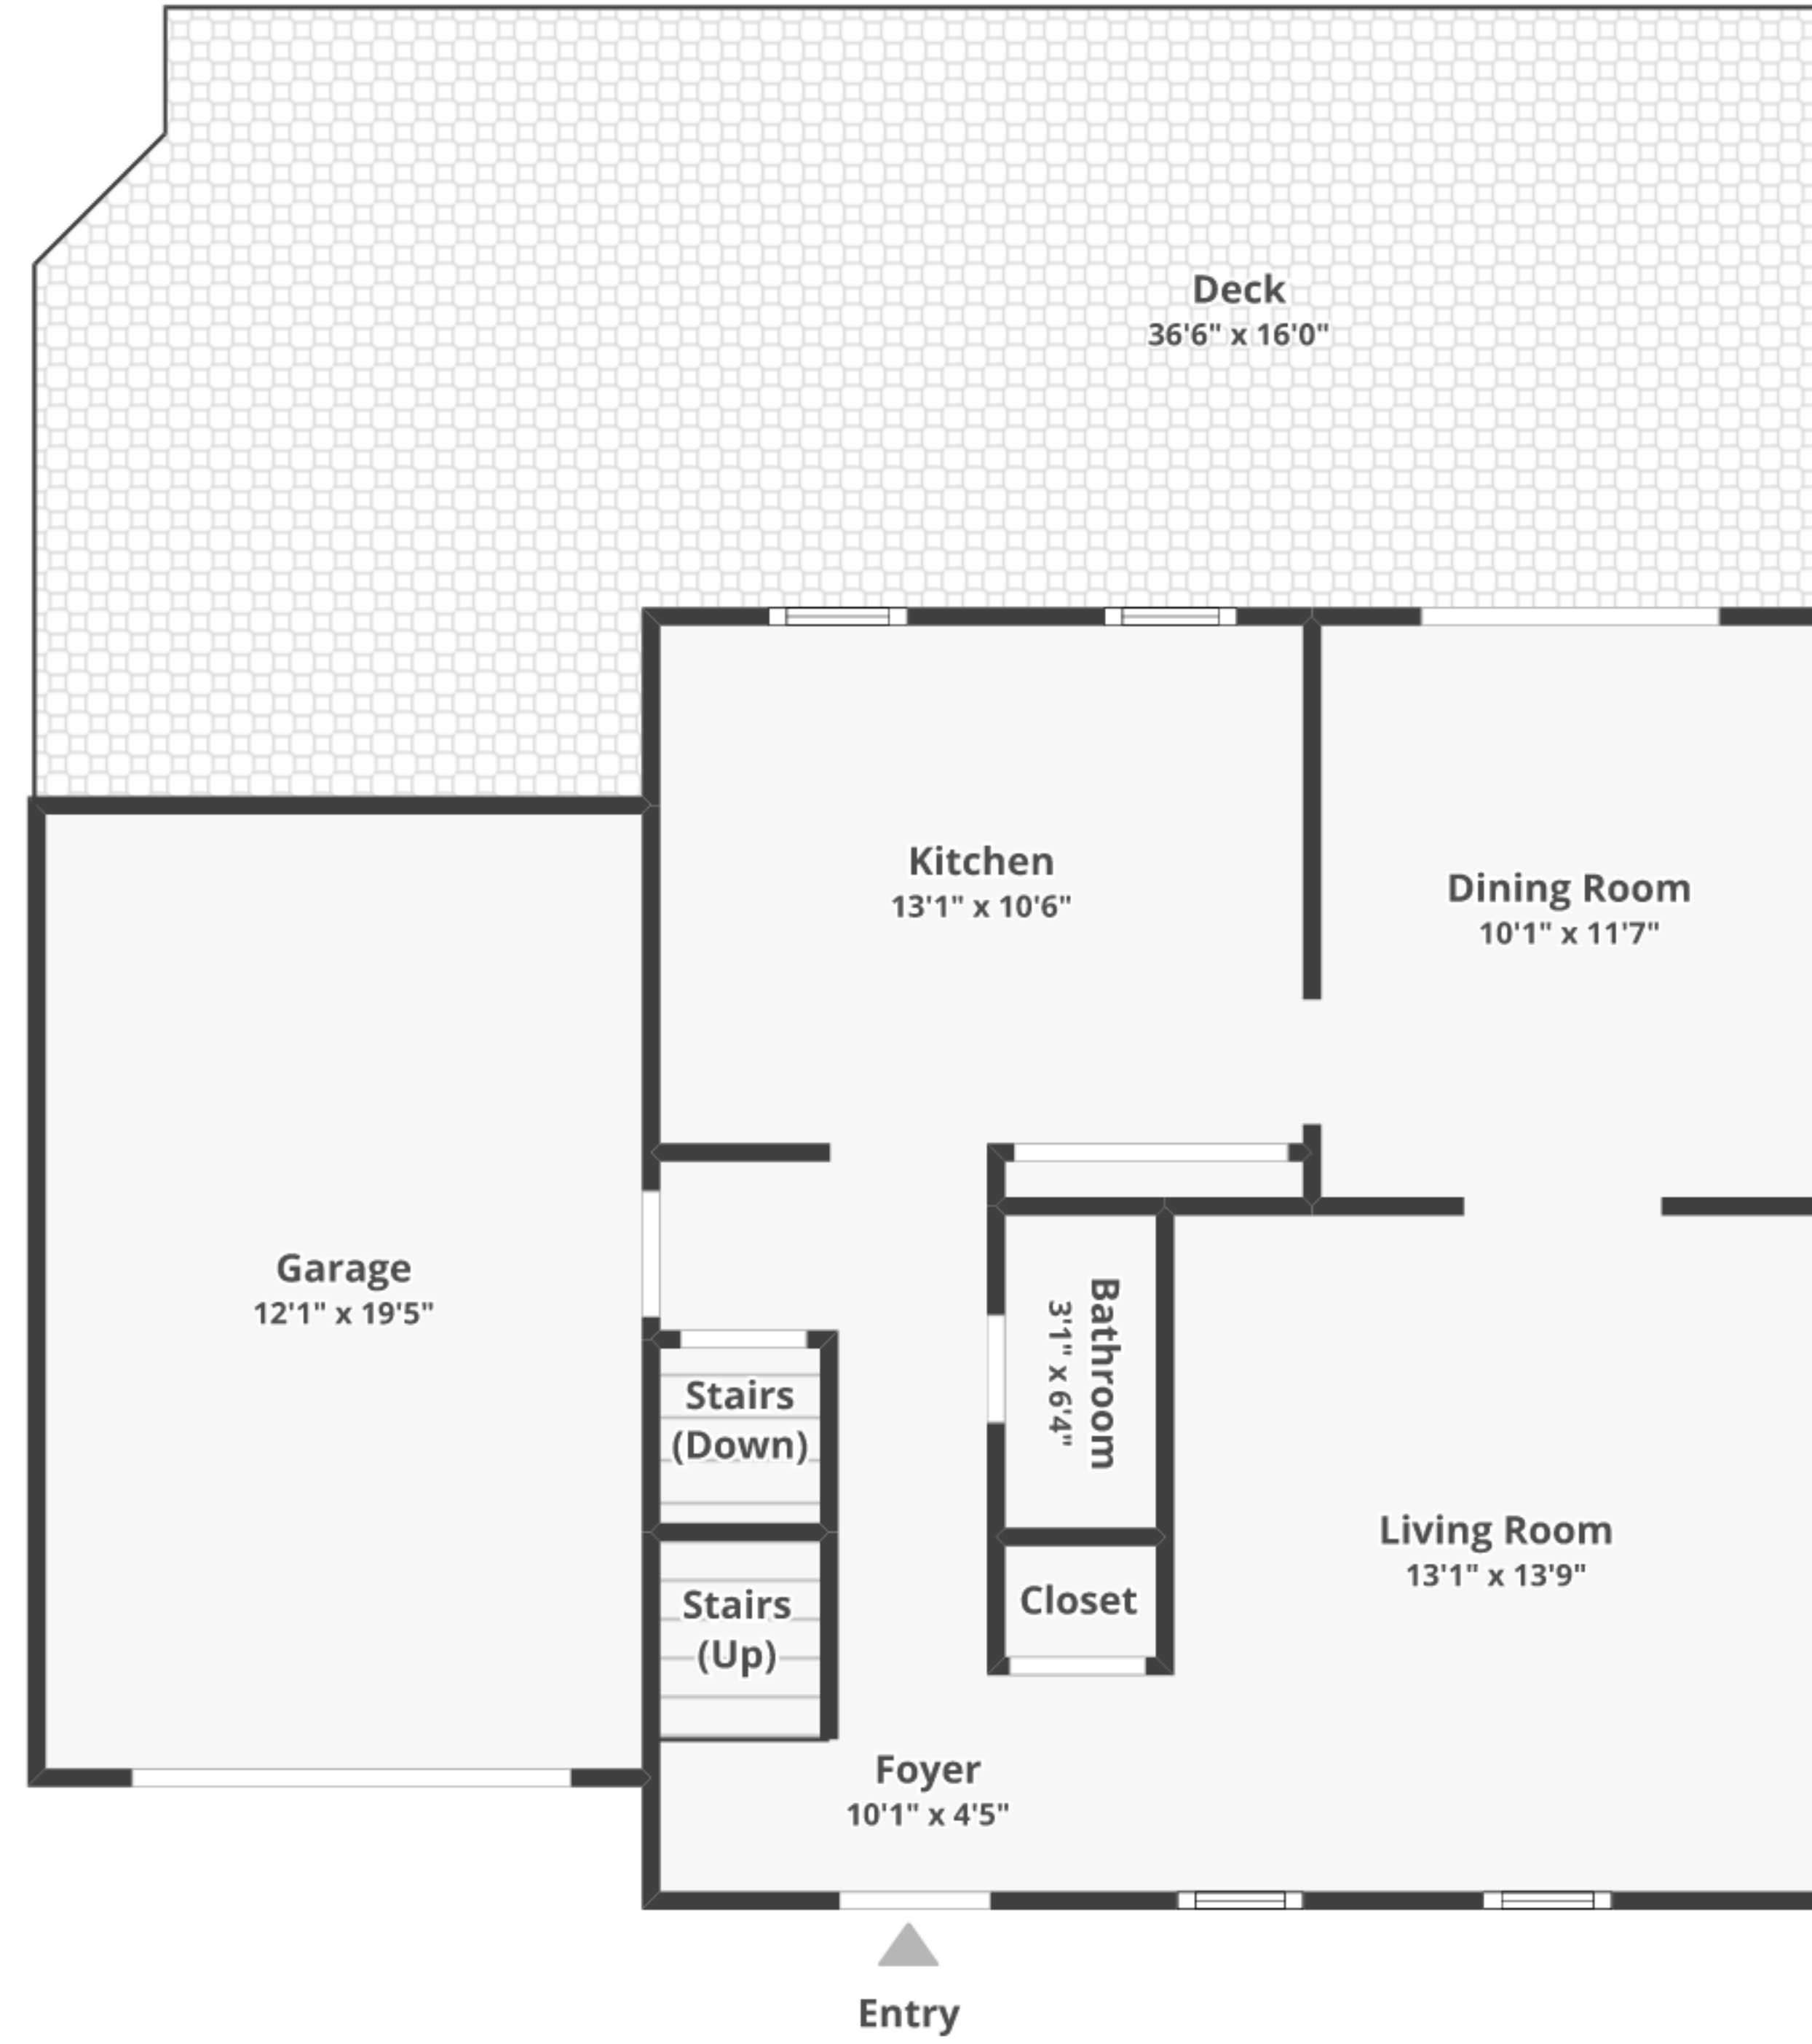

433 Springfield Ct, Lititz, PA 17543

Total finished area: ~1,356.46 sq. ft.

Total unfinished area: ~ 327.99 sq. ft.

FLOOR 1
Finished area: ~581.67 sq. ft.
Unfinished area: ~0 sq. ft.

FLOOR 2
Finished area: ~575.07 sq. ft.
Unfinished area: ~0 sq. ft.

BASEMENT
Finished area: ~199.73 sq. ft.
Unfinished area: ~327.99 sq. ft.