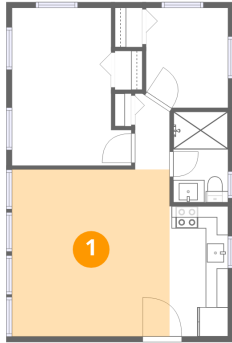

 **1** Floors

 **2** Bedrooms

 **1** Bathrooms

93 Lynchville Park Road, Goffstown, Hillsborough County, New Hampshire, United States, 03045

Room dimensions

Floor 1

Total:565sqft Excluded: 0sqft

#		Dimensions	sqft	Counted as living area
1	Living Room	14'1" x 14'11"	209 sq. ft	Yes
2	Kitchen	5'3" x 11'7"	61 sq. ft	Yes
3	Hall	3'1" x 6'9"	19 sq. ft	Yes
4	Bath	4'10" x 8'1"	40 sq. ft	Yes
5	Primary Bedroom	10'8" x 14'1"	130 sq. ft	Yes
6	Bedroom	7'4" x 8'11"	64 sq. ft	Yes

93 Lynchville Park Road, Goffstown, Hillsborough County, New Hampshire, United States, 03045

1 Floor 1 - Living Room

Dimensions: 14'1" x 14'11"
Area: 209 sq. ft
Counted as living area: Yes

Heated: Yes
Finished: Yes
Enclosed: Yes
Contiguous: Yes
Permitted: Yes
Wet space: No
Addition: No
Conversion: No

2 Floor 1 - Kitchen

Dimensions: 5'3" x 11'7"
Area: 61 sq. ft
Counted as living area: Yes

Heated: Yes
Finished: Yes
Enclosed: Yes
Contiguous: Yes
Permitted: Yes
Wet space: No
Addition: No
Conversion: No

93 Lynchville Park Road, Goffstown, Hillsborough County, New Hampshire, United States, 03045

3 Floor 1 - Hall

Dimensions: 3'1" x 6'9"
Area: 19 sq. ft
Counted as living area: Yes

Heated: Yes
Finished: Yes
Enclosed: Yes
Contiguous: Yes
Permitted: Yes
Wet space: No
Addition: No
Conversion: No

4 Floor 1 - Bath