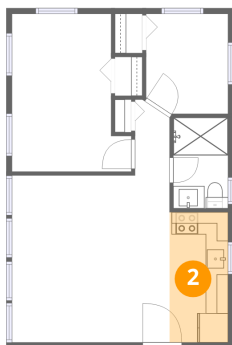

 **1** Floors

 **2** Bedrooms

 **1** Bathrooms

93 Lynchville Park Road, Goffstown, Hillsborough County, New Hampshire, United States, 03045

Room dimensions

Floor 1

Total:565sqft Excluded: 0sqft

#		Dimensions	sqft	Counted as living area
1	Living Room	14'1" x 14'11"	209 sq. ft	Yes
2	Kitchen	5'3" x 11'7"	61 sq. ft	Yes
3	Hall	3'1" x 6'9"	19 sq. ft	Yes
4	Bath	4'10" x 8'1"	40 sq. ft	Yes
5	Primary Bedroom	10'8" x 14'1"	130 sq. ft	Yes
6	Bedroom	7'4" x 8'11"	64 sq. ft	Yes

93 Lynchville Park Road, Goffstown, Hillsborough County, New Hampshire, United States, 03045

1 Floor 1 - Living Room

Dimensions: 14'1" x 14'11"
Area: 209 sq. ft
Counted as living area: Yes

Heated: Yes
Finished: Yes
Enclosed: Yes
Contiguous: Yes
Permitted: Yes
Wet space: No
Addition: No
Conversion: No

2 Floor 1 - Kitchen

Dimensions: 5'3" x 11'7"
Area: 61 sq. ft
Counted as living area: Yes

Heated: Yes
Finished: Yes
Enclosed: Yes
Contiguous: Yes
Permitted: Yes
Wet space: No
Addition: No
Conversion: No

93 Lynchville Park Road, Goffstown, Hillsborough County, New Hampshire, United States, 03045

3 Floor 1 - Hall

Dimensions: 3'1" x 6'9"
Area: 19 sq. ft
Counted as living area: Yes

Heated: Yes
Finished: Yes
Enclosed: Yes
Contiguous: Yes
Permitted: Yes
Wet space: No
Addition: No
Conversion: No

4 Floor 1 - Bath