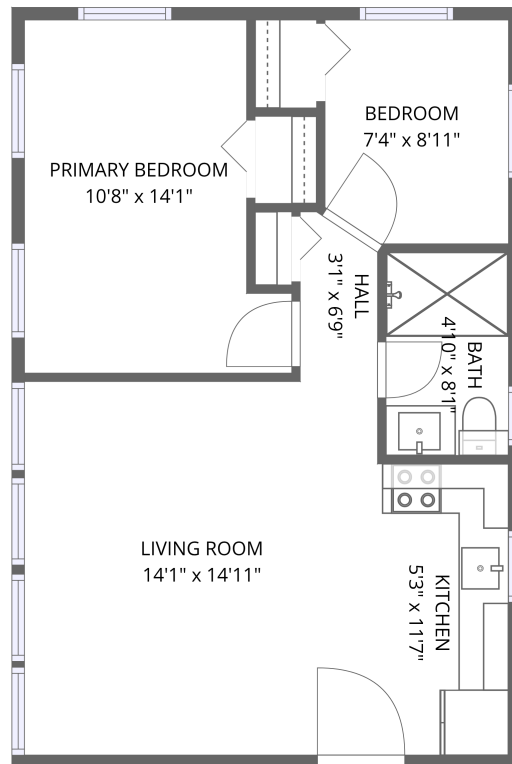

Home data report

93 Lynchville Park Road, Goffstown, Hillsborough County, New Hampshire, United States, 03045

1st floor

Total Area: 565 sq. ft

1st Floor: 565 sq. ft

Excluded: Walls: 49 sq. ft

Property summary

1 Floors

2 Bedrooms

1 Bathrooms