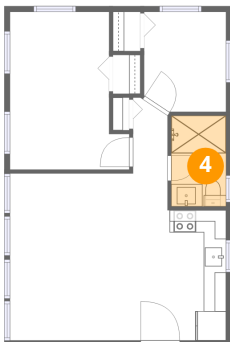

 **1** Floors

 **2** Bedrooms

 **1** Bathrooms

93 Lynchville Park Road, Goffstown, Hillsborough County, New Hampshire, United States, 03045

Room dimensions

Floor 1

Total:565sqft Excluded: 0sqft

#		Dimensions	sqft	Counted as living area
1	Living Room	14'1" x 14'11"	209 sq. ft	Yes
2	Kitchen	5'3" x 11'7"	61 sq. ft	Yes
3	Hall	3'1" x 6'9"	19 sq. ft	Yes
4	Bath	4'10" x 8'1"	40 sq. ft	Yes
5	Primary Bedroom	10'8" x 14'1"	130 sq. ft	Yes
6	Bedroom	7'4" x 8'11"	64 sq. ft	Yes

93 Lynchville Park Road, Goffstown, Hillsborough County, New Hampshire, United States, 03045

1 Floor 1 - Living Room

Dimensions: 14'1" x 14'11"
Area: 209 sq. ft
Counted as living area: Yes

Heated: Yes
Finished: Yes
Enclosed: Yes
Contiguous: Yes
Permitted: Yes
Wet space: No
Addition: No
Conversion: No

2 Floor 1 - Kitchen

Dimensions: 5'3" x 11'7"
Area: 61 sq. ft
Counted as living area: Yes

Heated: Yes
Finished: Yes
Enclosed: Yes
Contiguous: Yes
Permitted: Yes
Wet space: No
Addition: No
Conversion: No

93 Lynchville Park Road, Goffstown, Hillsborough County, New Hampshire, United States, 03045

3 Floor 1 - Hall

Dimensions: 3'1" x 6'9"
Area: 19 sq. ft
Counted as living area: Yes

Heated: Yes
Finished: Yes
Enclosed: Yes
Contiguous: Yes
Permitted: Yes
Wet space: No
Addition: No
Conversion: No

4 Floor 1 - Bath