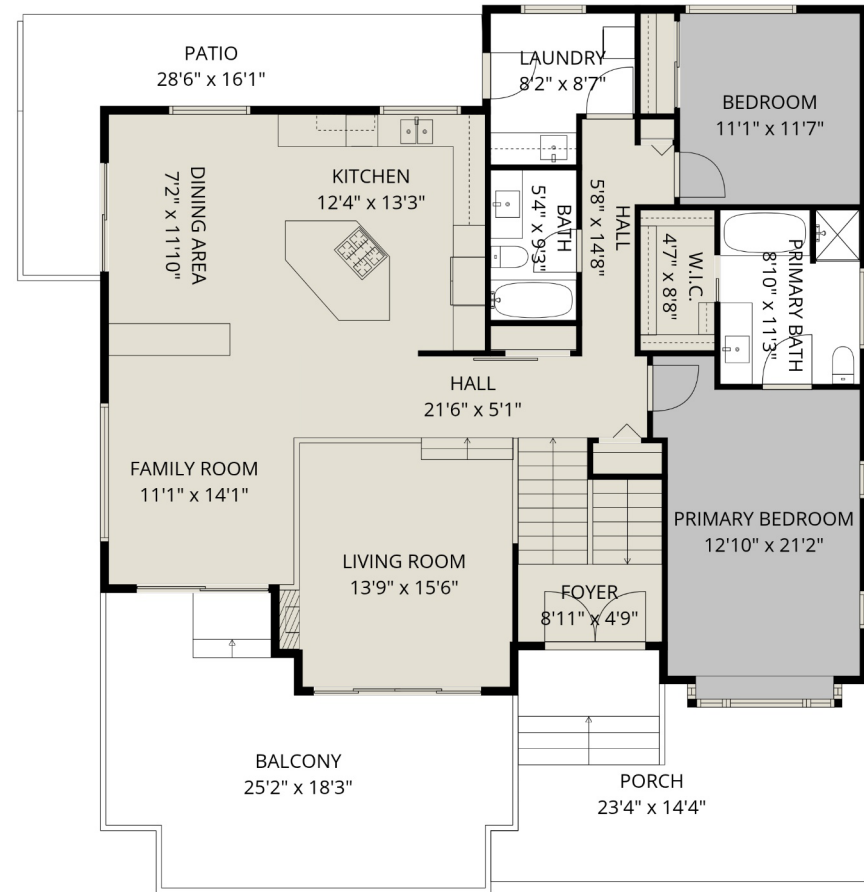

CENTURY 21.

Creekside Realty Ltd.

204 51075 Falls Ct

Kristen Burr

6043161765

kristen.burr@century21.ca

Estimated Areas:

Below Main: 1409 sq. ft (451 sq. fr unfinished)

Main Floor: 1782 sq. ft

Total: 3191 Sq. Ft (451 Sq. Ft Unfinished)

CENTURY 21.

Creekside Realty Ltd.

204 51075 Falls Ct

Kristen Burr

6043161765

kristen.burr@century21.ca

Estimated Areas:

Below Main: 1409 sq. ft (451 sq. fr unfinished)

Main Floor: 1782 sq. ft

Total: 3191 Sq. Ft (451 Sq. Ft Unfinished)

BELOW MAIN

MAIN FLOOR

Estimated Areas:

Below Main: 1409 sq. ft (451 sq. ft unfinished)

Main Floor: 1782 sq. ft

Total: 3191 Sq. Ft (451 Sq. Ft Unfinished)