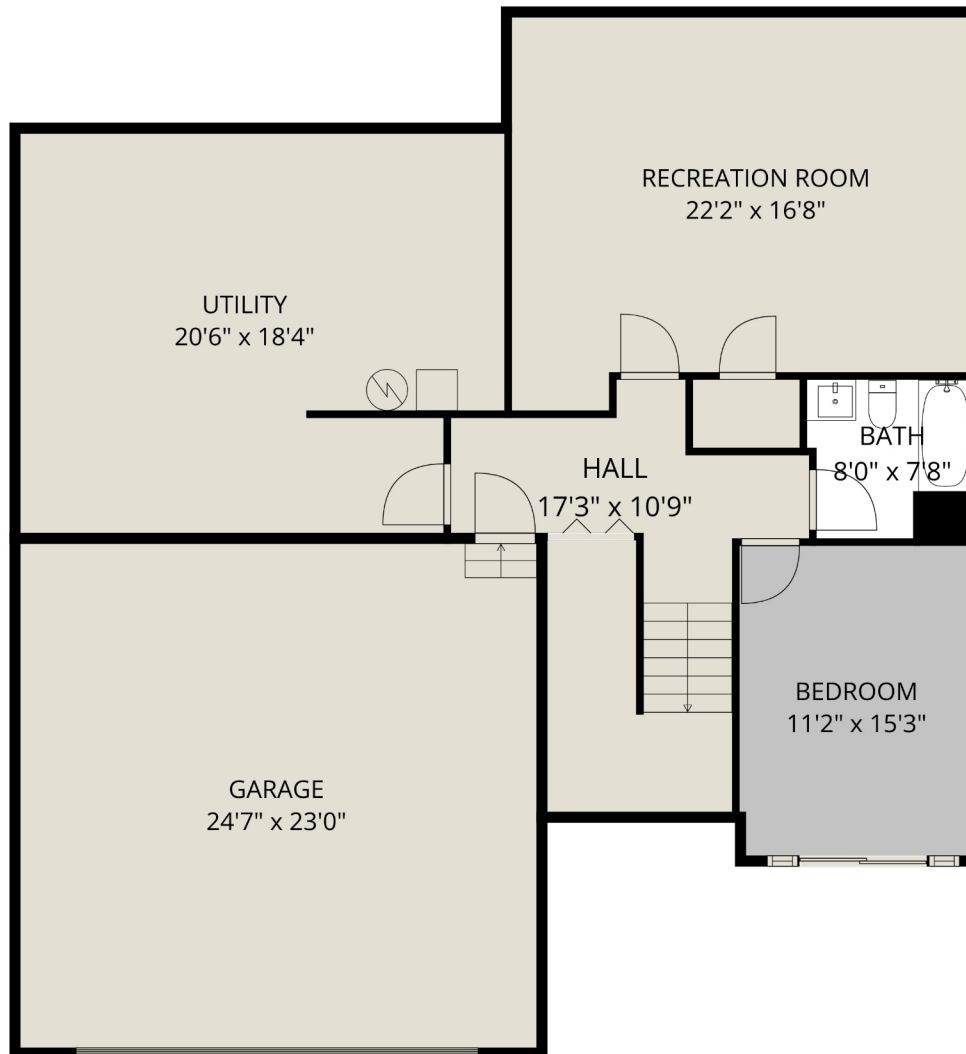

CENTURY 21.

Creekside Realty Ltd.

204 51075 Falls Ct

Kristen Burr

6043161765

kristen.burr@century21.ca

Estimated Areas:

Below Main: 1409 sq. ft (451 sq. fr unfinished)

Main Floor: 1782 sq. ft

Total: 3191 Sq. Ft (451 Sq. Ft Unfinished)

CENTURY 21.

Creekside Realty Ltd.

204 51075 Falls Ct

Kristen Burr

6043161765

kristen.burr@century21.ca

Estimated Areas:

Below Main: 1409 sq. ft (451 sq. fr unfinished)

Main Floor: 1782 sq. ft

Total: 3191 Sq. Ft (451 Sq. Ft Unfinished)

BELOW MAIN

MAIN FLOOR

Estimated Areas:

Below Main: 1409 sq. ft (451 sq. ft unfinished)

Main Floor: 1782 sq. ft

Total: 3191 Sq. Ft (451 Sq. Ft Unfinished)