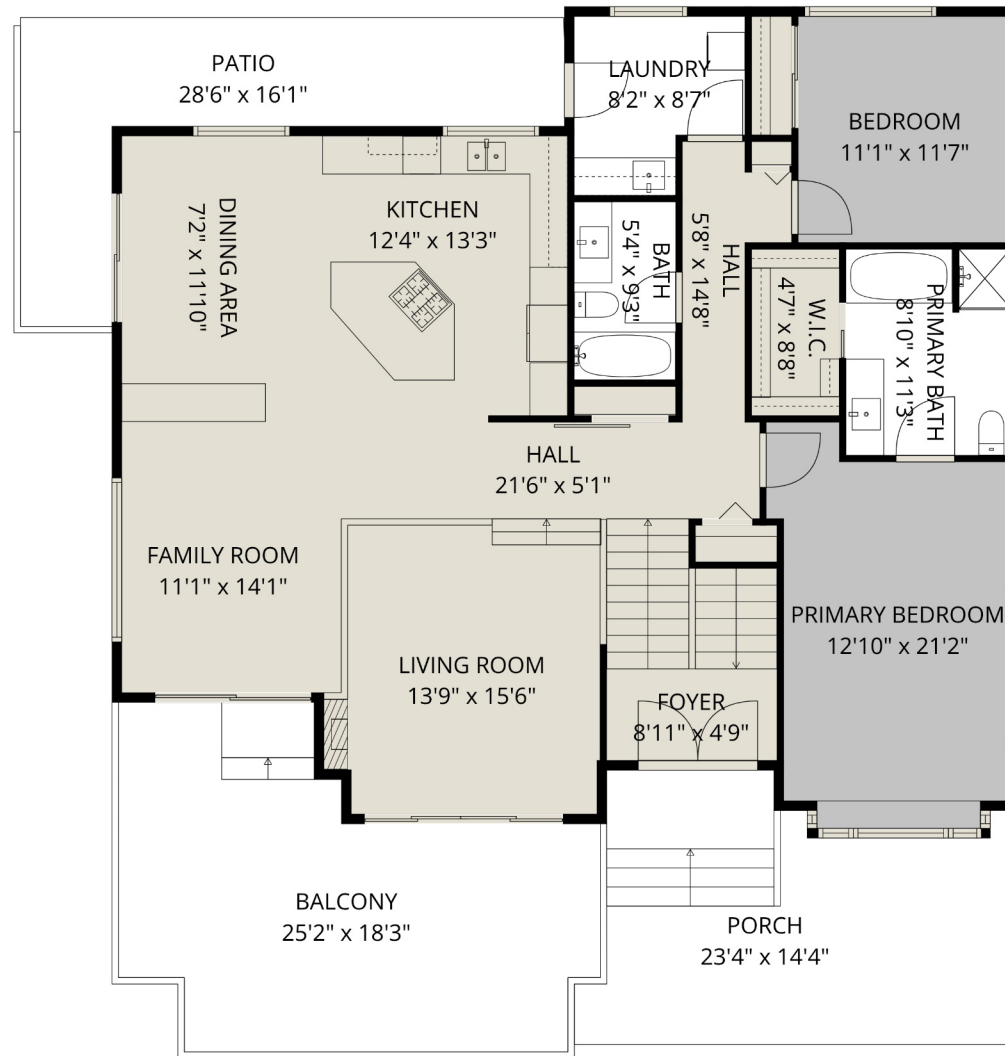

CENTURY 21.

Creekside Realty Ltd.

204 51075 Falls Ct

Kristen Burr

6043161765

kristen.burr@century21.ca

Estimated Areas:

Below Main: 1409 sq. ft (451 sq. fr unfinished)

Main Floor: 1782 sq. ft

Total: 3191 Sq. Ft (451 Sq. Ft Unfinished)

CENTURY 21.

Creekside Realty Ltd.

204 51075 Falls Ct

Kristen Burr

6043161765

kristen.burr@century21.ca

Estimated Areas:

Below Main: 1409 sq. ft (451 sq. fr unfinished)

Main Floor: 1782 sq. ft

Total: 3191 Sq. Ft (451 Sq. Ft Unfinished)

BELOW MAIN

MAIN FLOOR

Estimated Areas:

Below Main: 1409 sq. ft (451 sq. ft unfinished)

Main Floor: 1782 sq. ft

Total: 3191 Sq. Ft (451 Sq. Ft Unfinished)