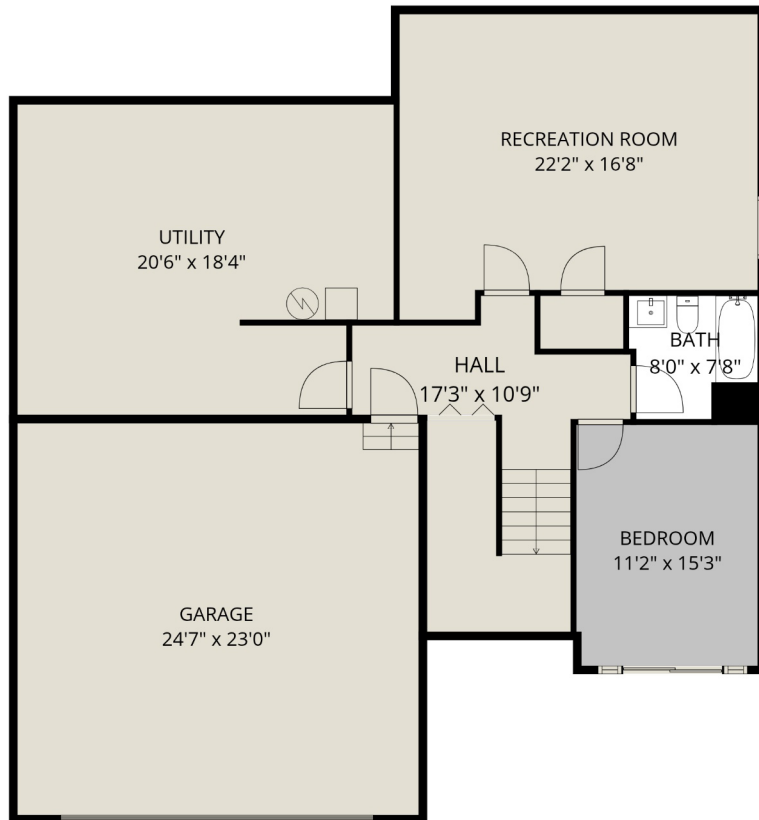

Main Floor: 1782 sq. ft

Total: 3191 Sq. Ft (451 Sq. Ft Unfinished)

CENTURY 21.

Creekside Realty Ltd.

204 51075 Falls Ct

Kristen Burr

6043161765

kristen.burr@century21.ca

Estimated Areas:

Below Main: 1409 sq. ft (451 sq. fr unfinished)

Main Floor: 1782 sq. ft

Total: 3191 Sq. Ft (451 Sq. Ft Unfinished)

BELOW MAIN

MAIN FLOOR

Estimated Areas:

Below Main: 1409 sq. ft (451 sq. ft unfinished)

Main Floor: 1782 sq. ft

Total: 3191 Sq. Ft (451 Sq. Ft Unfinished)