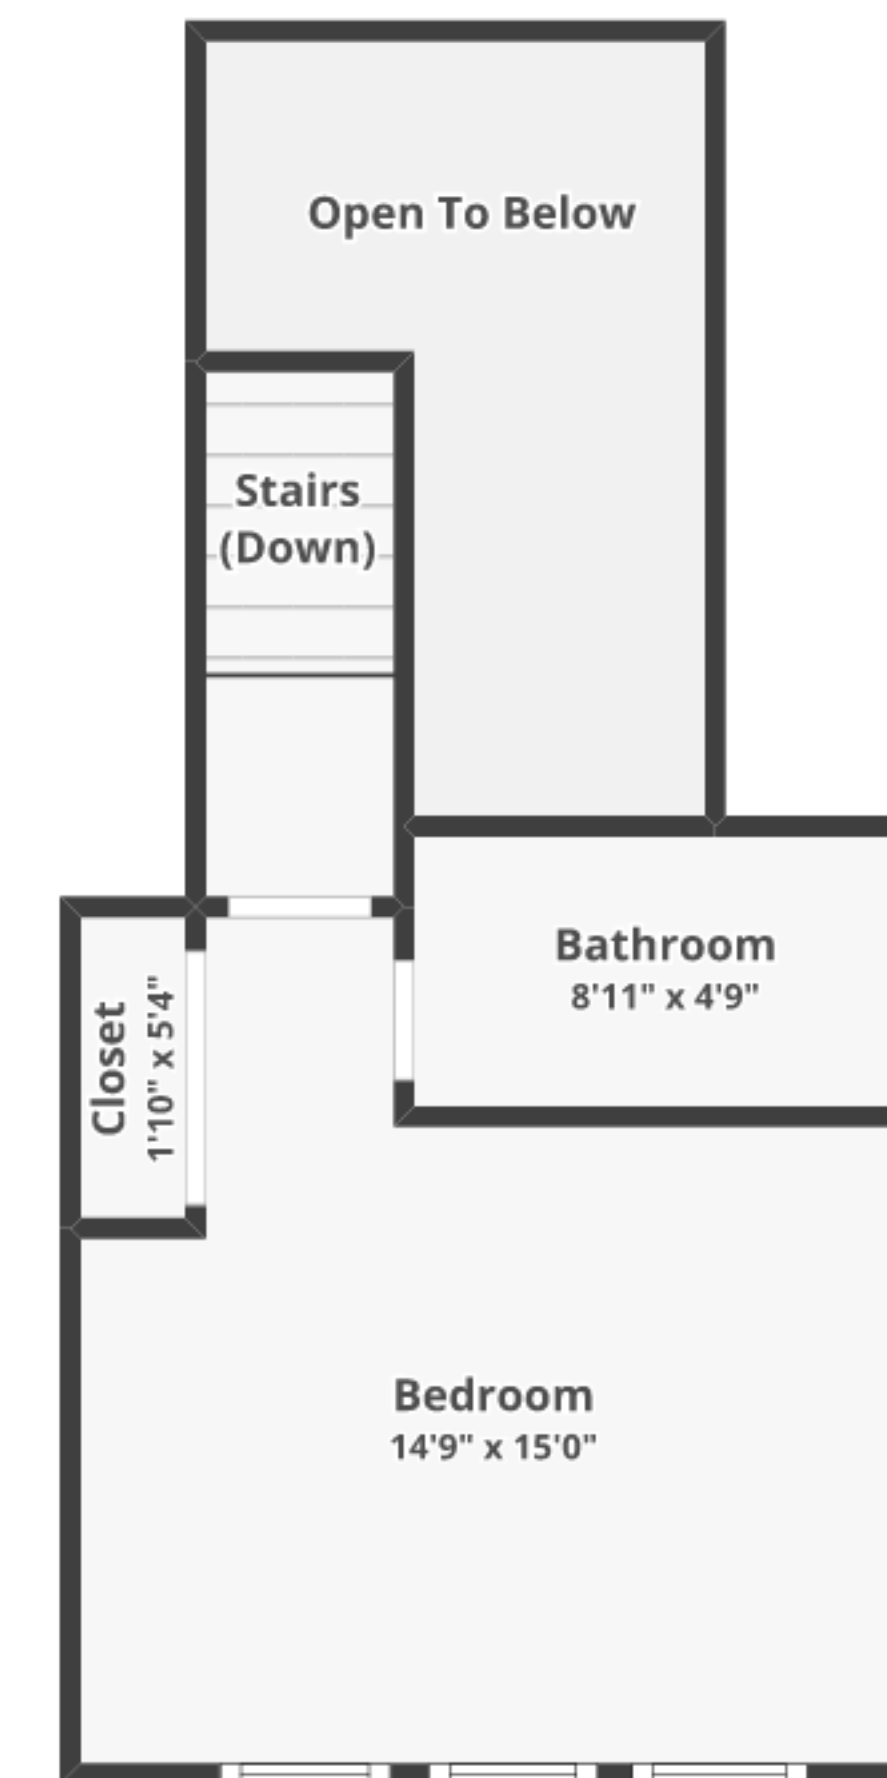

3482 Rapallo Way, Manteca, CA 95337

Total finished area: ~2,426.26 sq. ft.

FLOOR 1
Finished area: ~2,169.19 sq. ft.

FLOOR 2
Finished area: ~257.07 sq. ft.