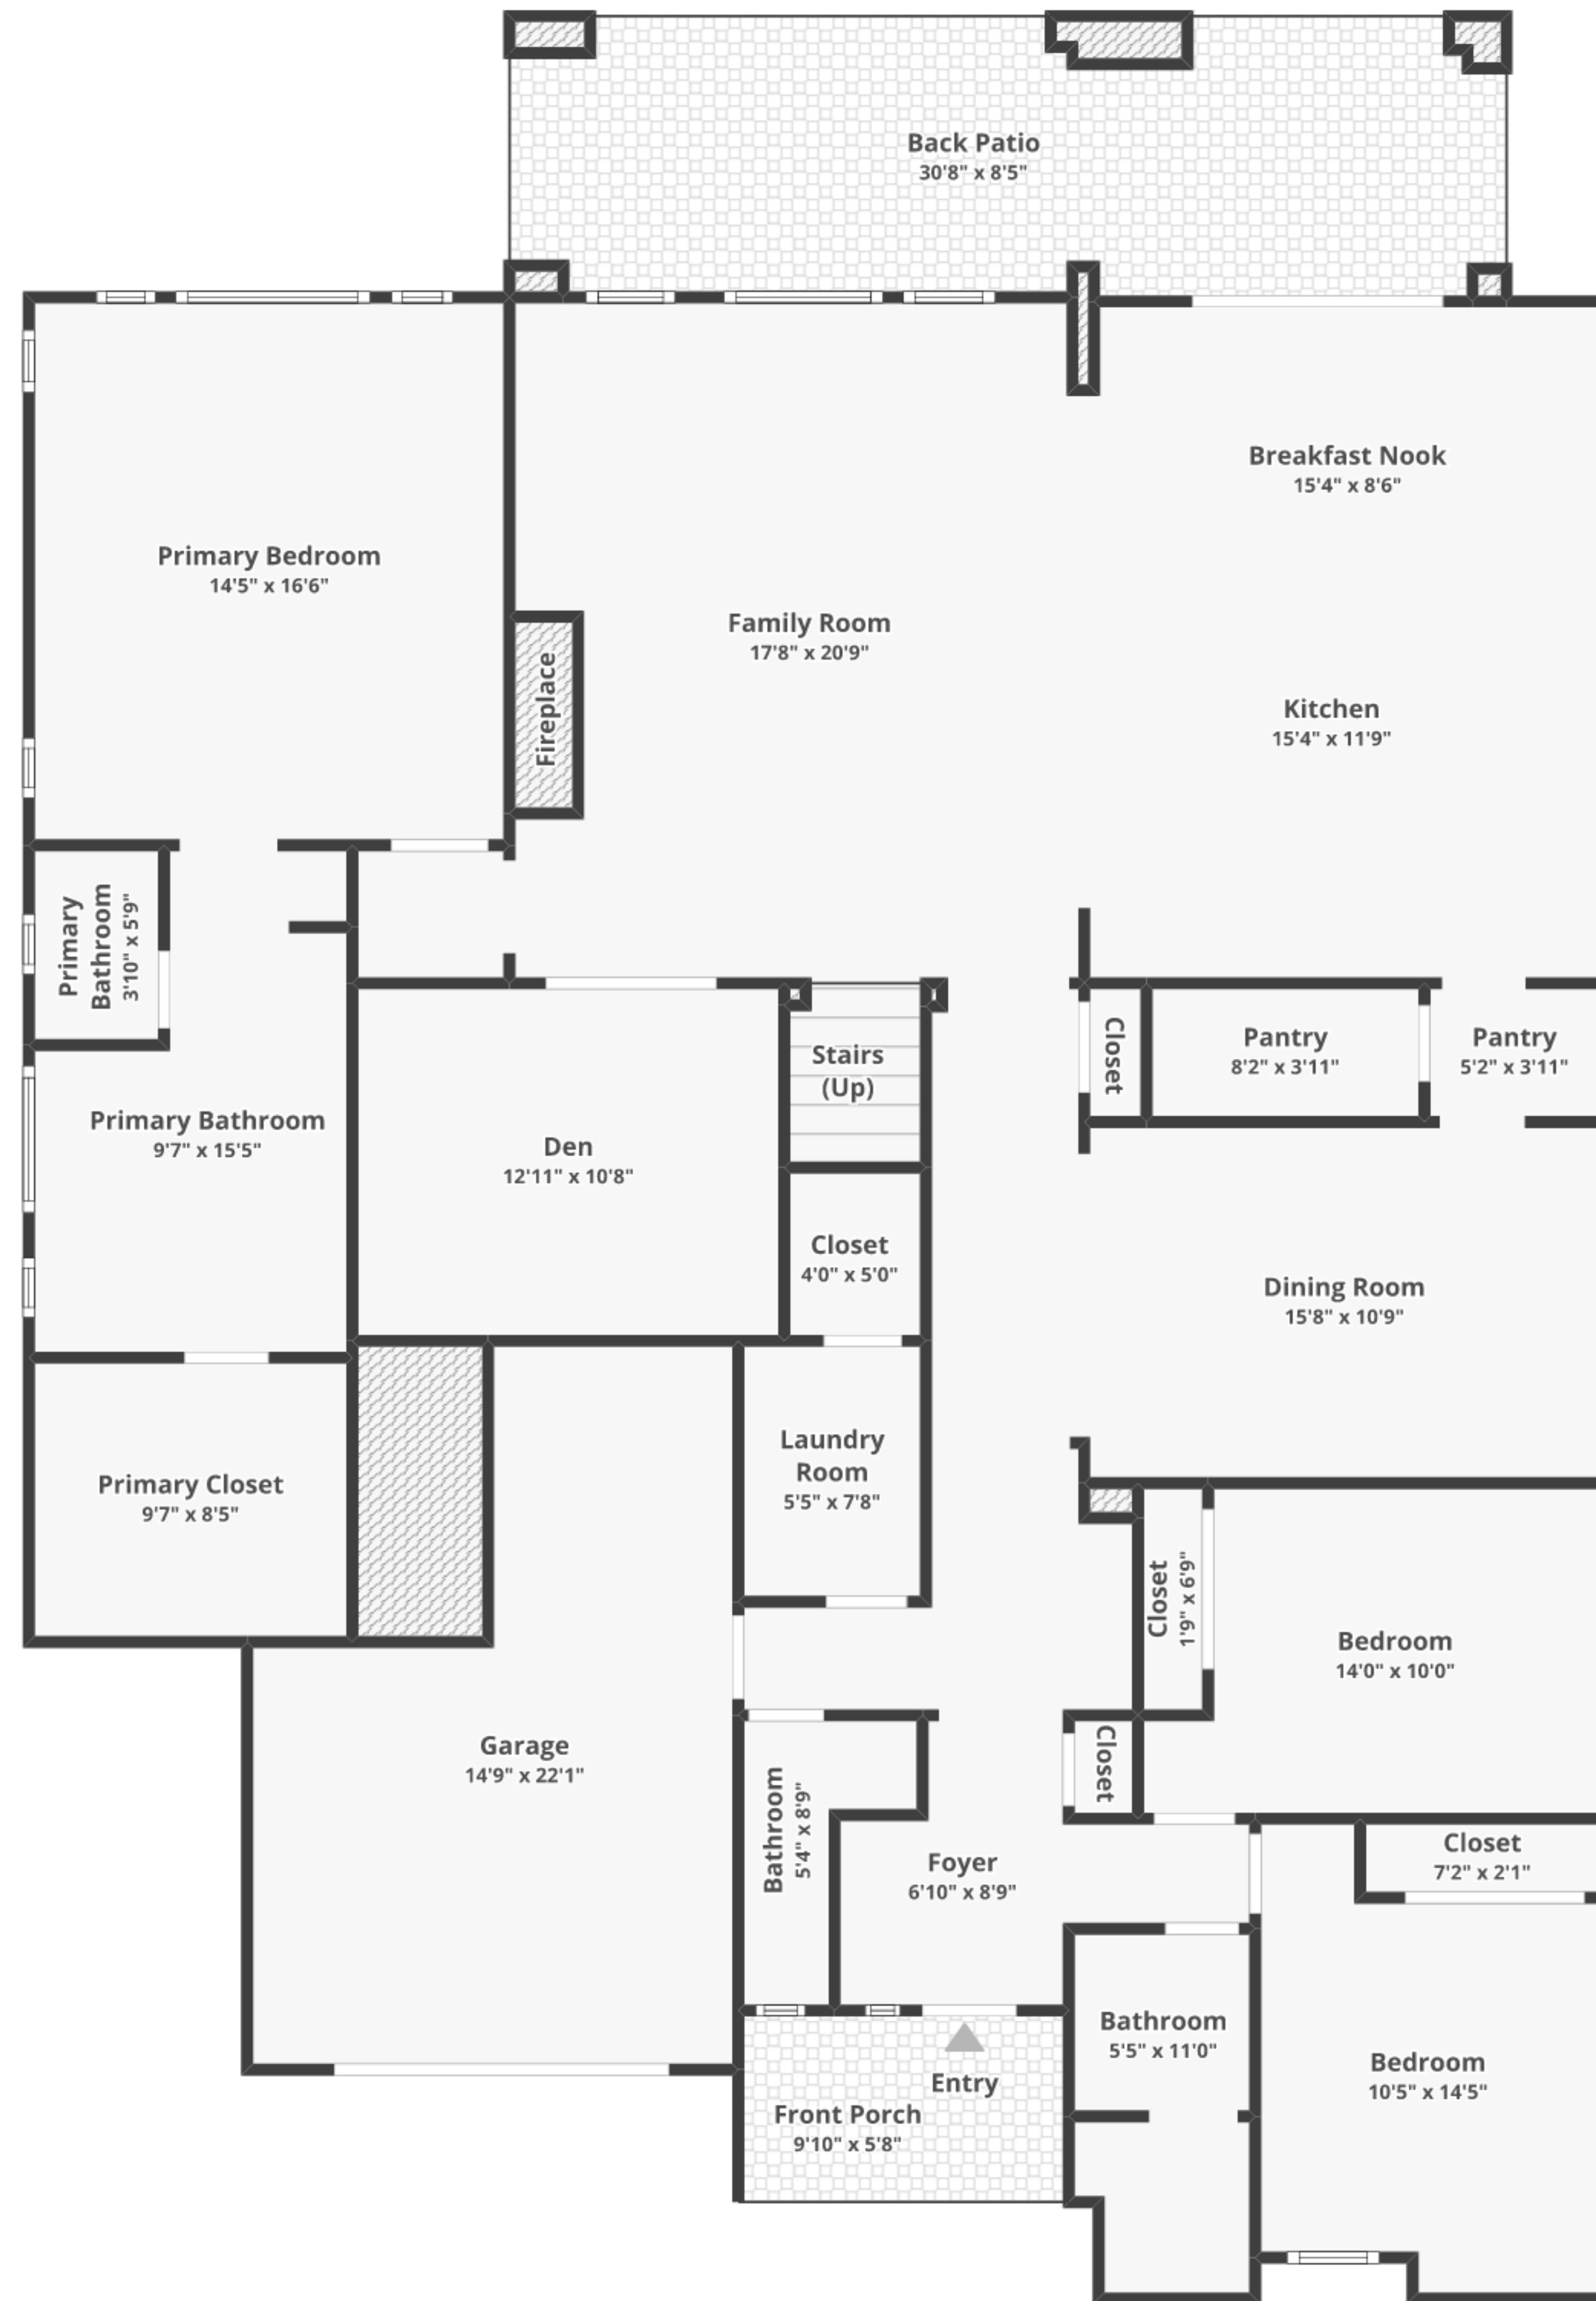

3482 Rapallo Way, Manteca, CA 95337

Total finished area: ~2,426.26 sq. ft.

FLOOR 1
Finished area: ~2,169.19 sq. ft.

FLOOR 2
Finished area: ~257.07 sq. ft.