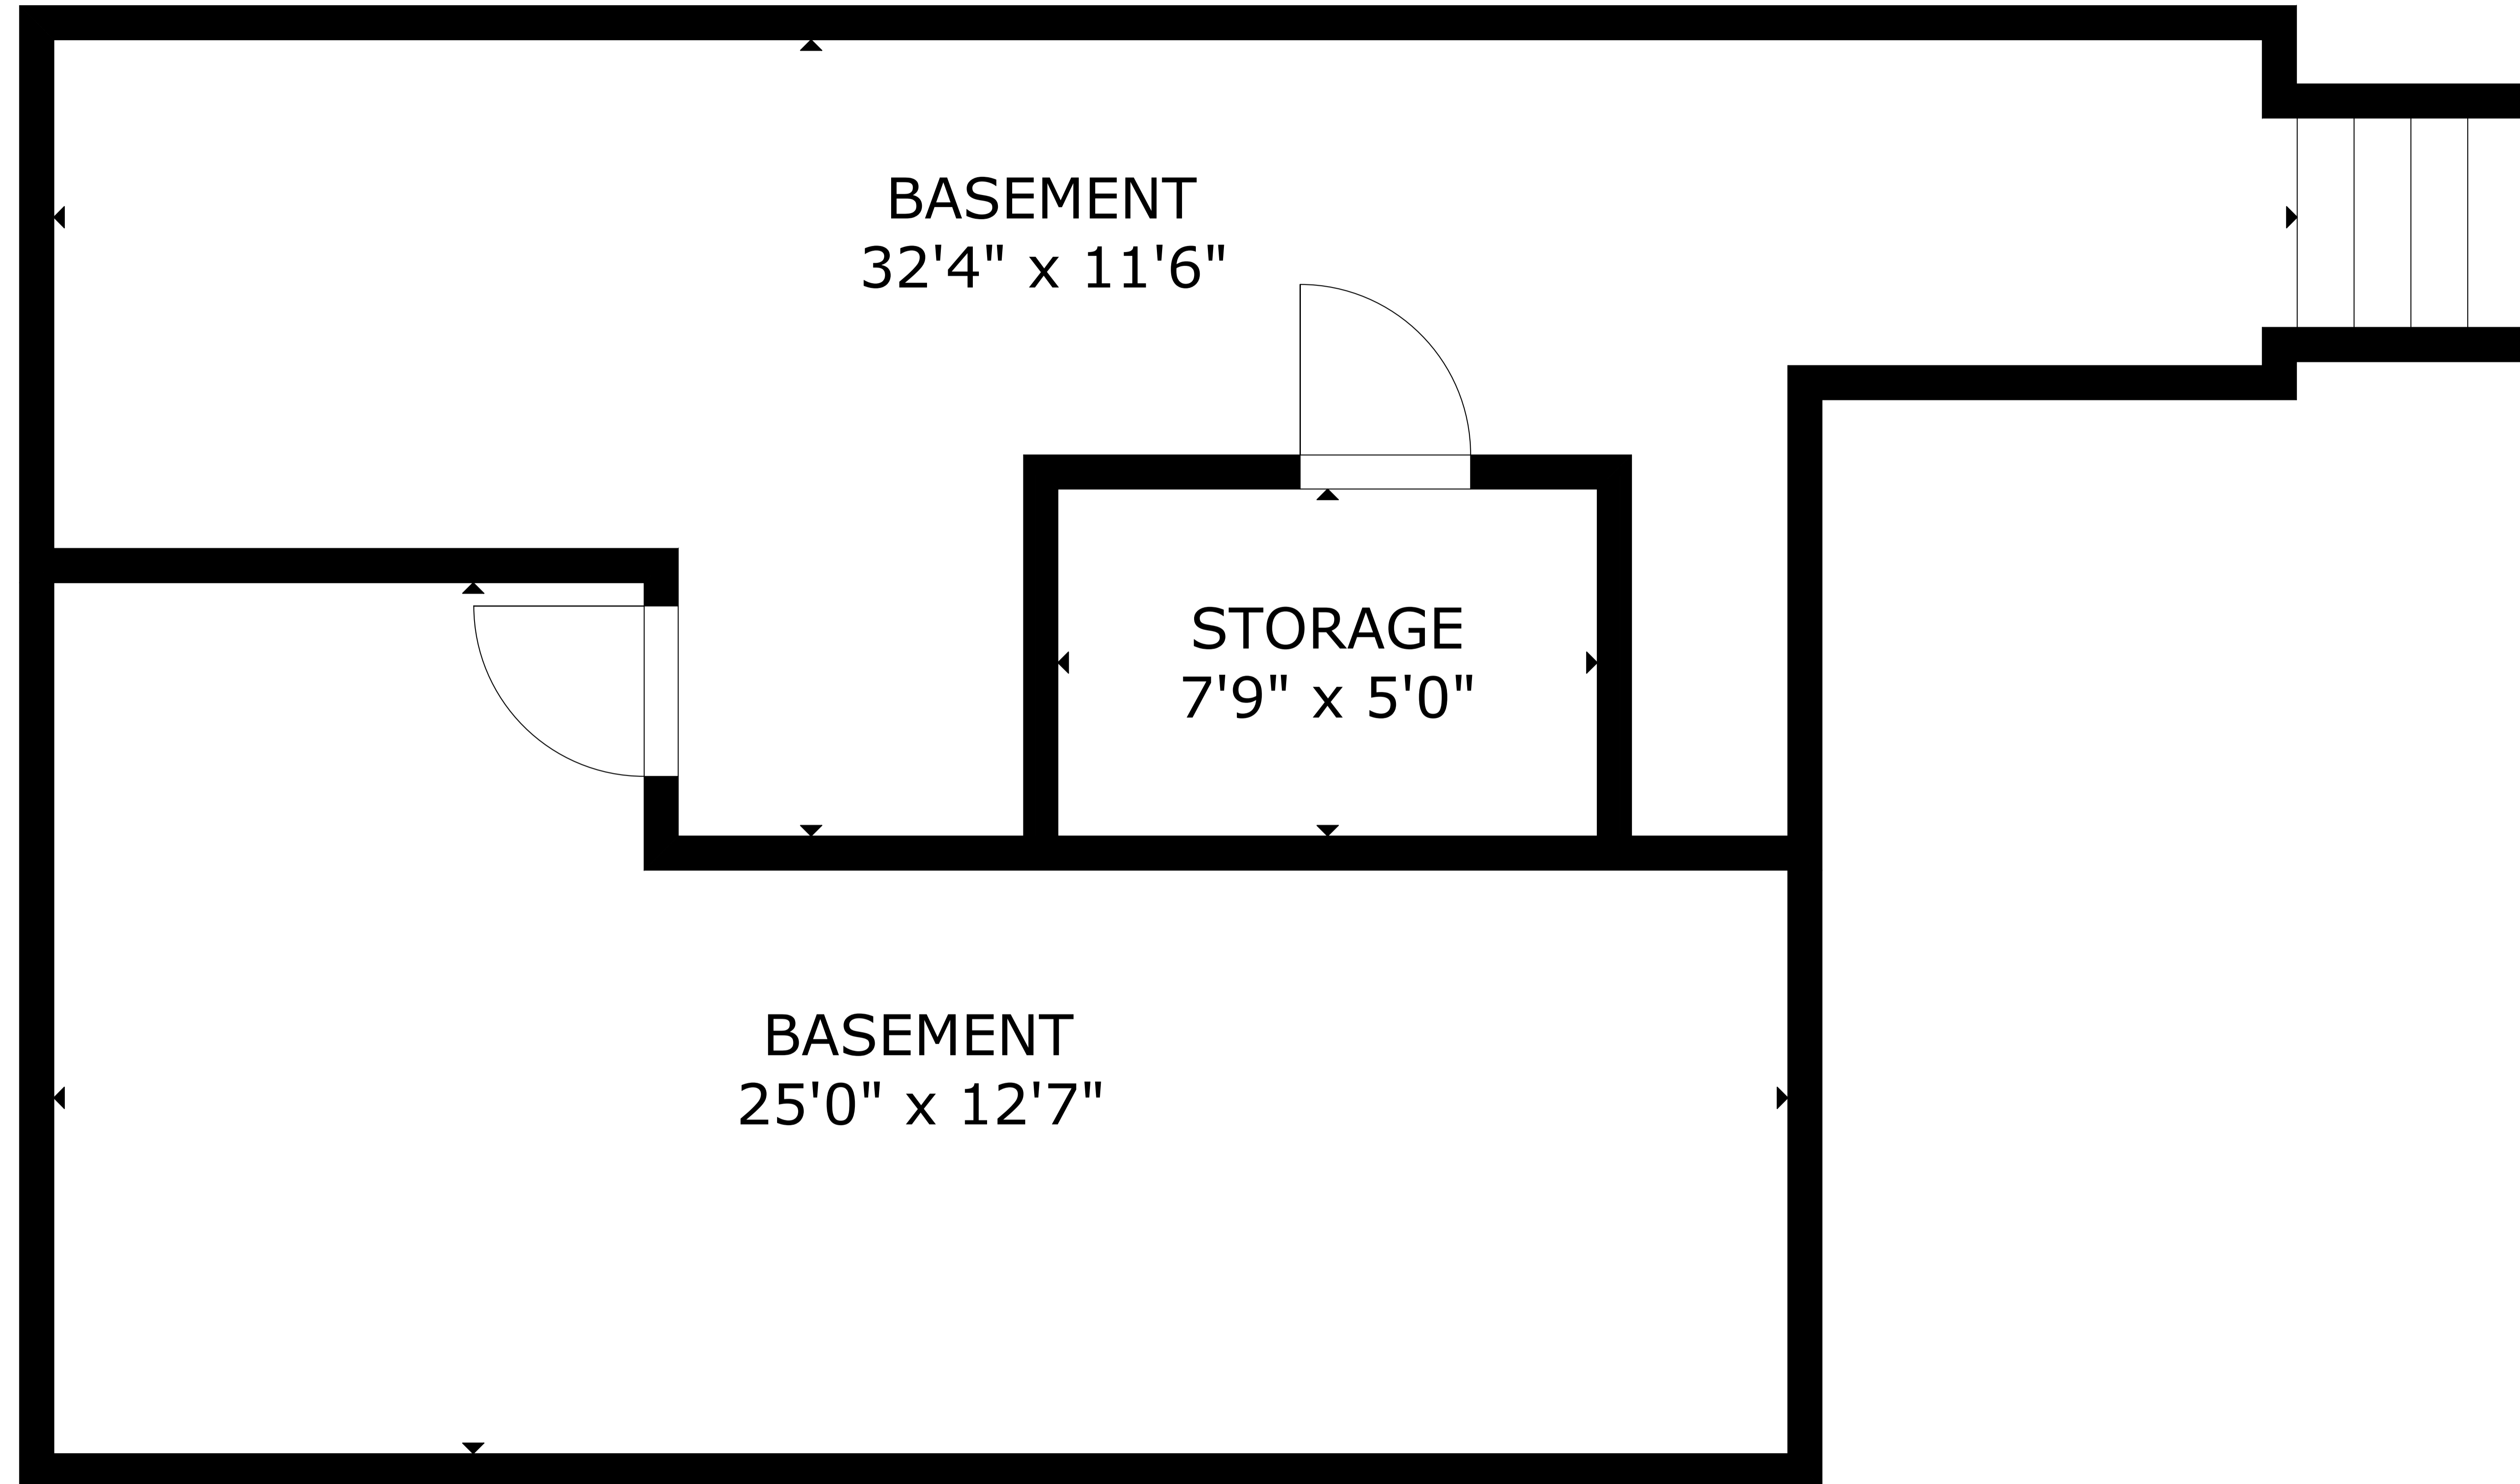

1257 River Rd, , Edgewater, NJ, 07020, United States

GROSS INTERNAL AREA  
TOTAL: 6,709 sq ft

LOWER LEVEL: 554 sq ft, MAIN FLOOR: 6,155 sq ft

EXCLUDED AREAS: STORAGE: 253 sq ft, PATIO: 6,118 sq ft

THIS FLOOR PLAN IS PROVIDED FOR ILLUSTRATION PURPOSES ONLY WITH THE PERMISSION OF THE SELLER. ROOM POSITIONS AND DIMENSIONS ARE APPROXIMATE AND ARE NOT GUARANTEED TO BE EXACT OR TO SCALE. THE BUYER SHOULD CONFIRM MEASUREMENTS FOR ACCURACY.

LOWER LEVEL