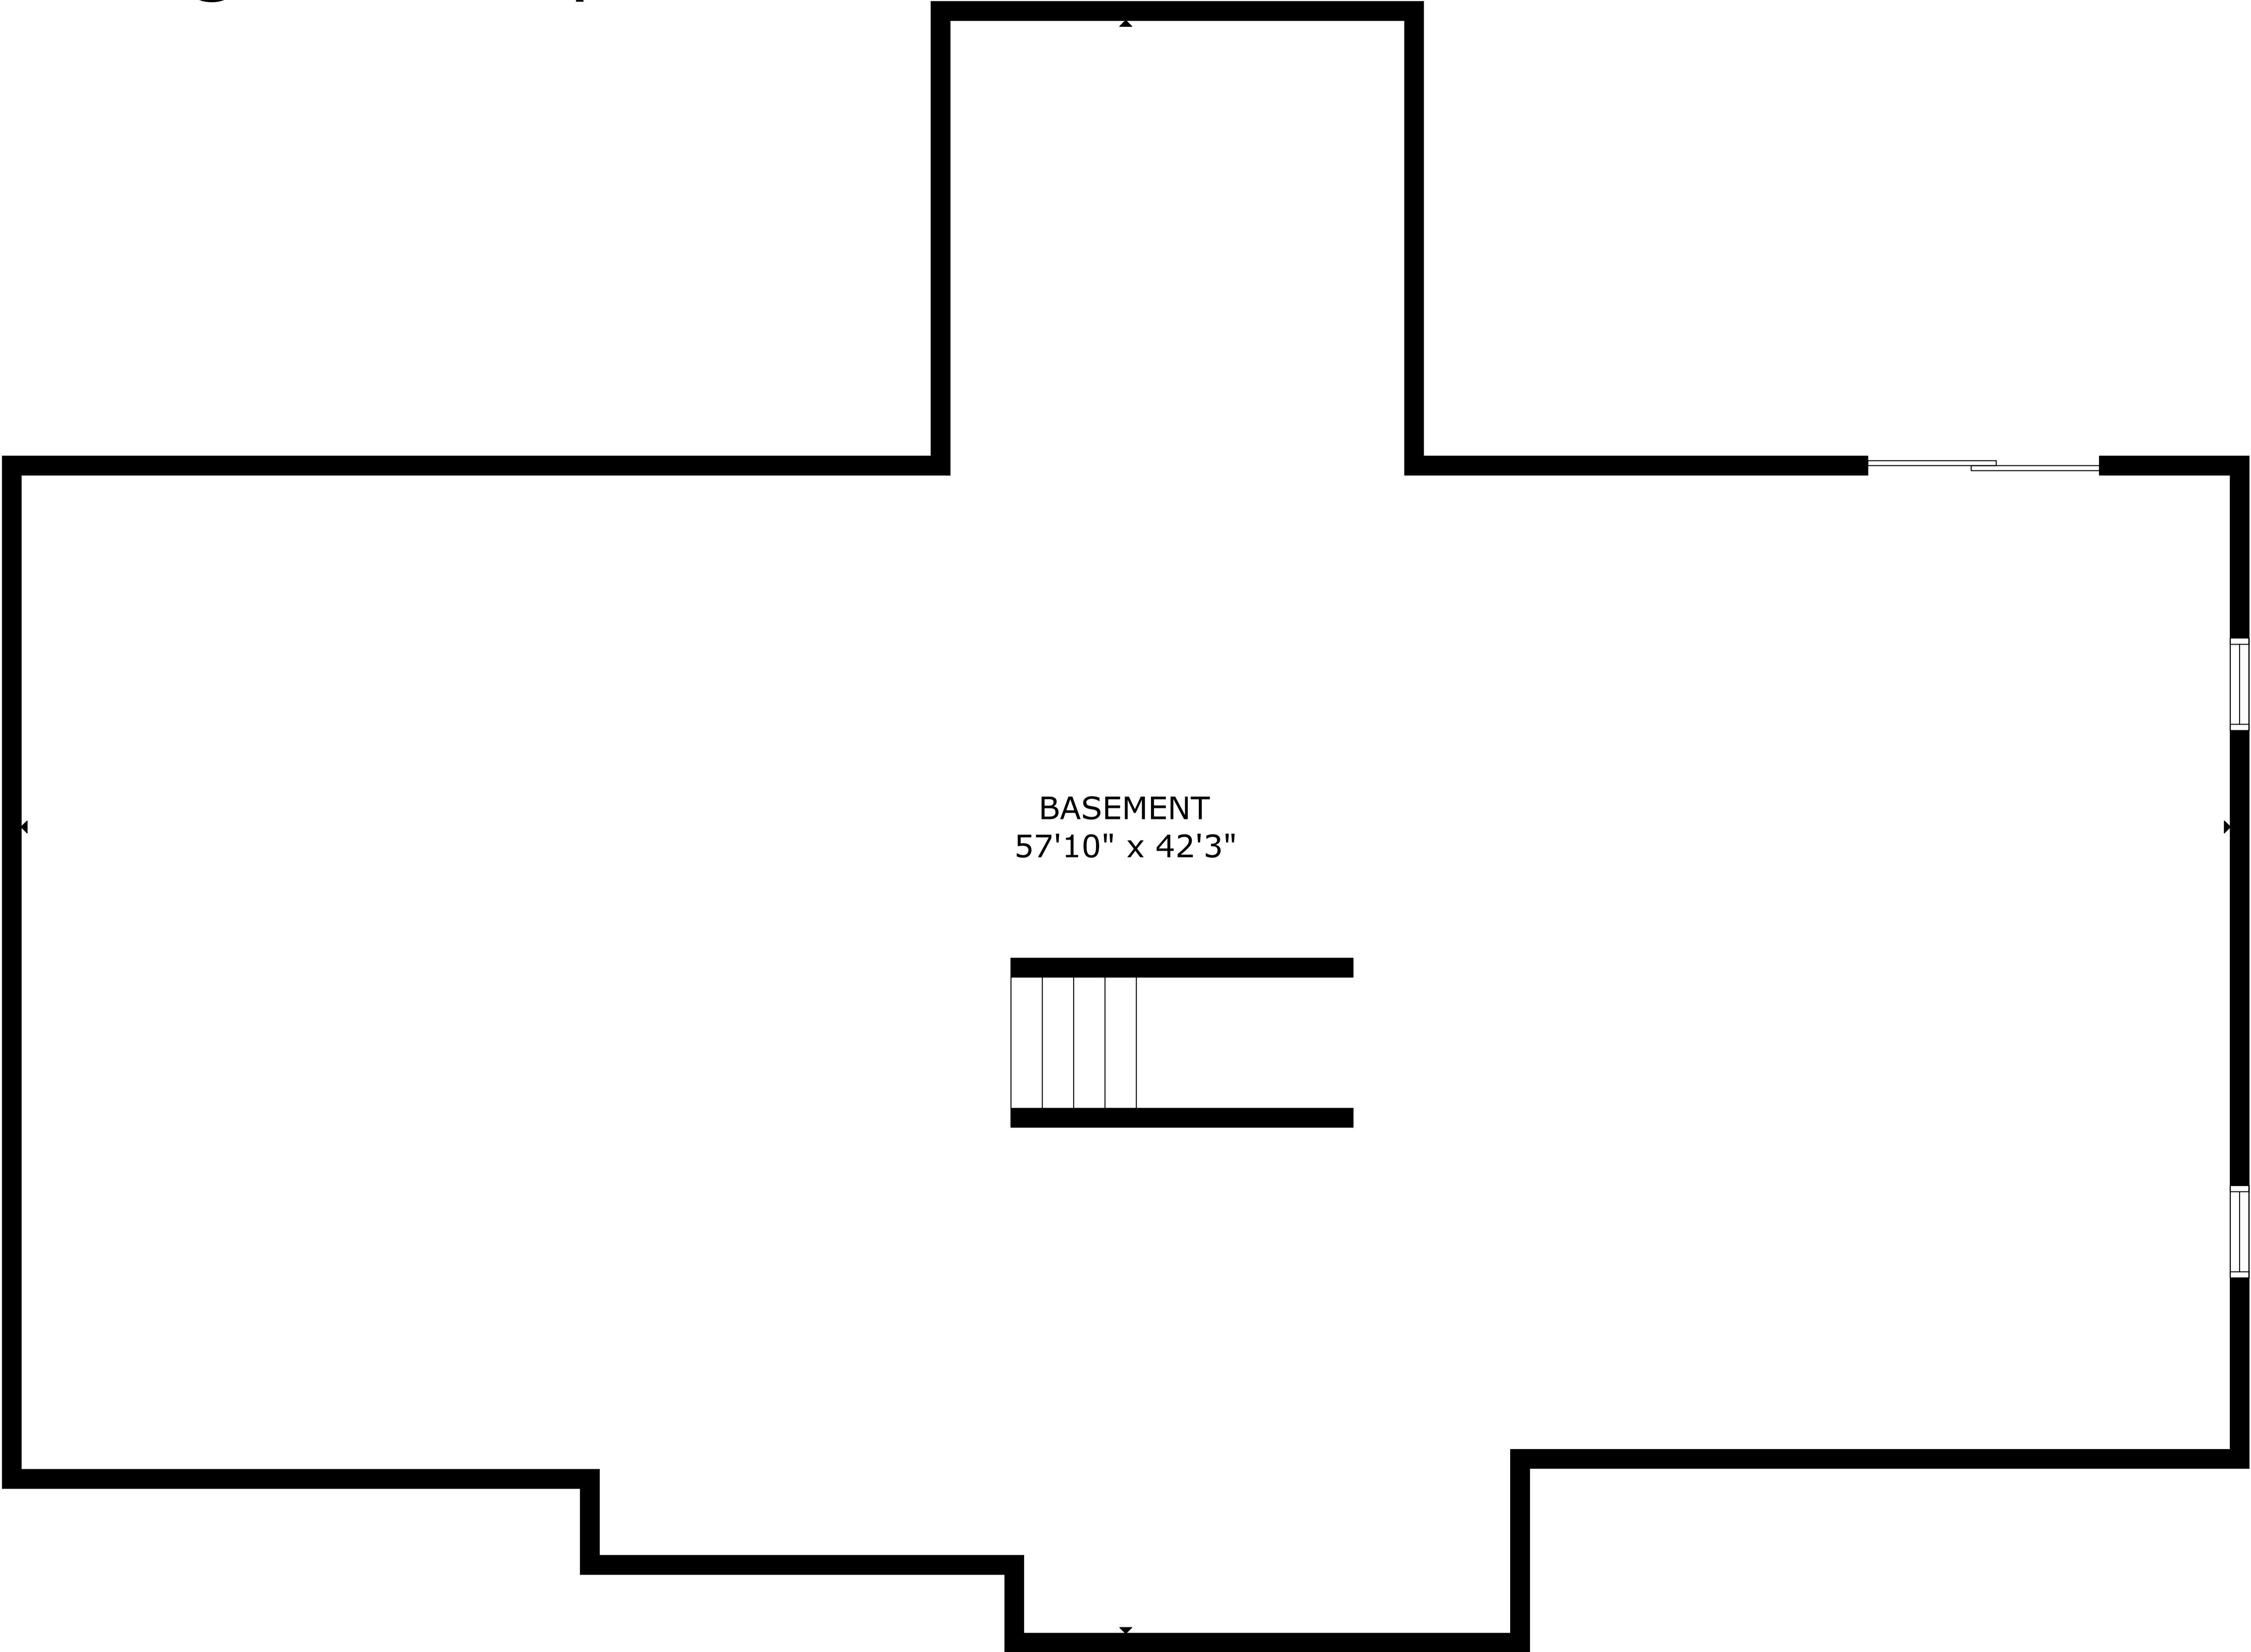

4 New Star Ridge Rd, , Sparta, NJ, 07871, United States

GROSS INTERNAL AREA
TOTAL: 6,112 sq ft

LOWER FLOOR: 1,719 sq ft, MAIN FLOOR: 1,908 sq ft, SECOND FLOOR: 2,485 sq ft
EXCLUDED AREAS: PORCH: 56 sq ft, GARAGE: 813 sq ft

THIS FLOOR PLAN IS PROVIDED FOR ILLUSTRATION PURPOSES ONLY WITH THE PERMISSION OF THE SELLER. ROOM POSITIONS AND DIMENSIONS ARE APPROXIMATE AND ARE NOT GUARANTEED TO BE EXACT OR TO SCALE. THE BUYER SHOULD CONFIRM MEASUREMENTS FOR ACCURACY.