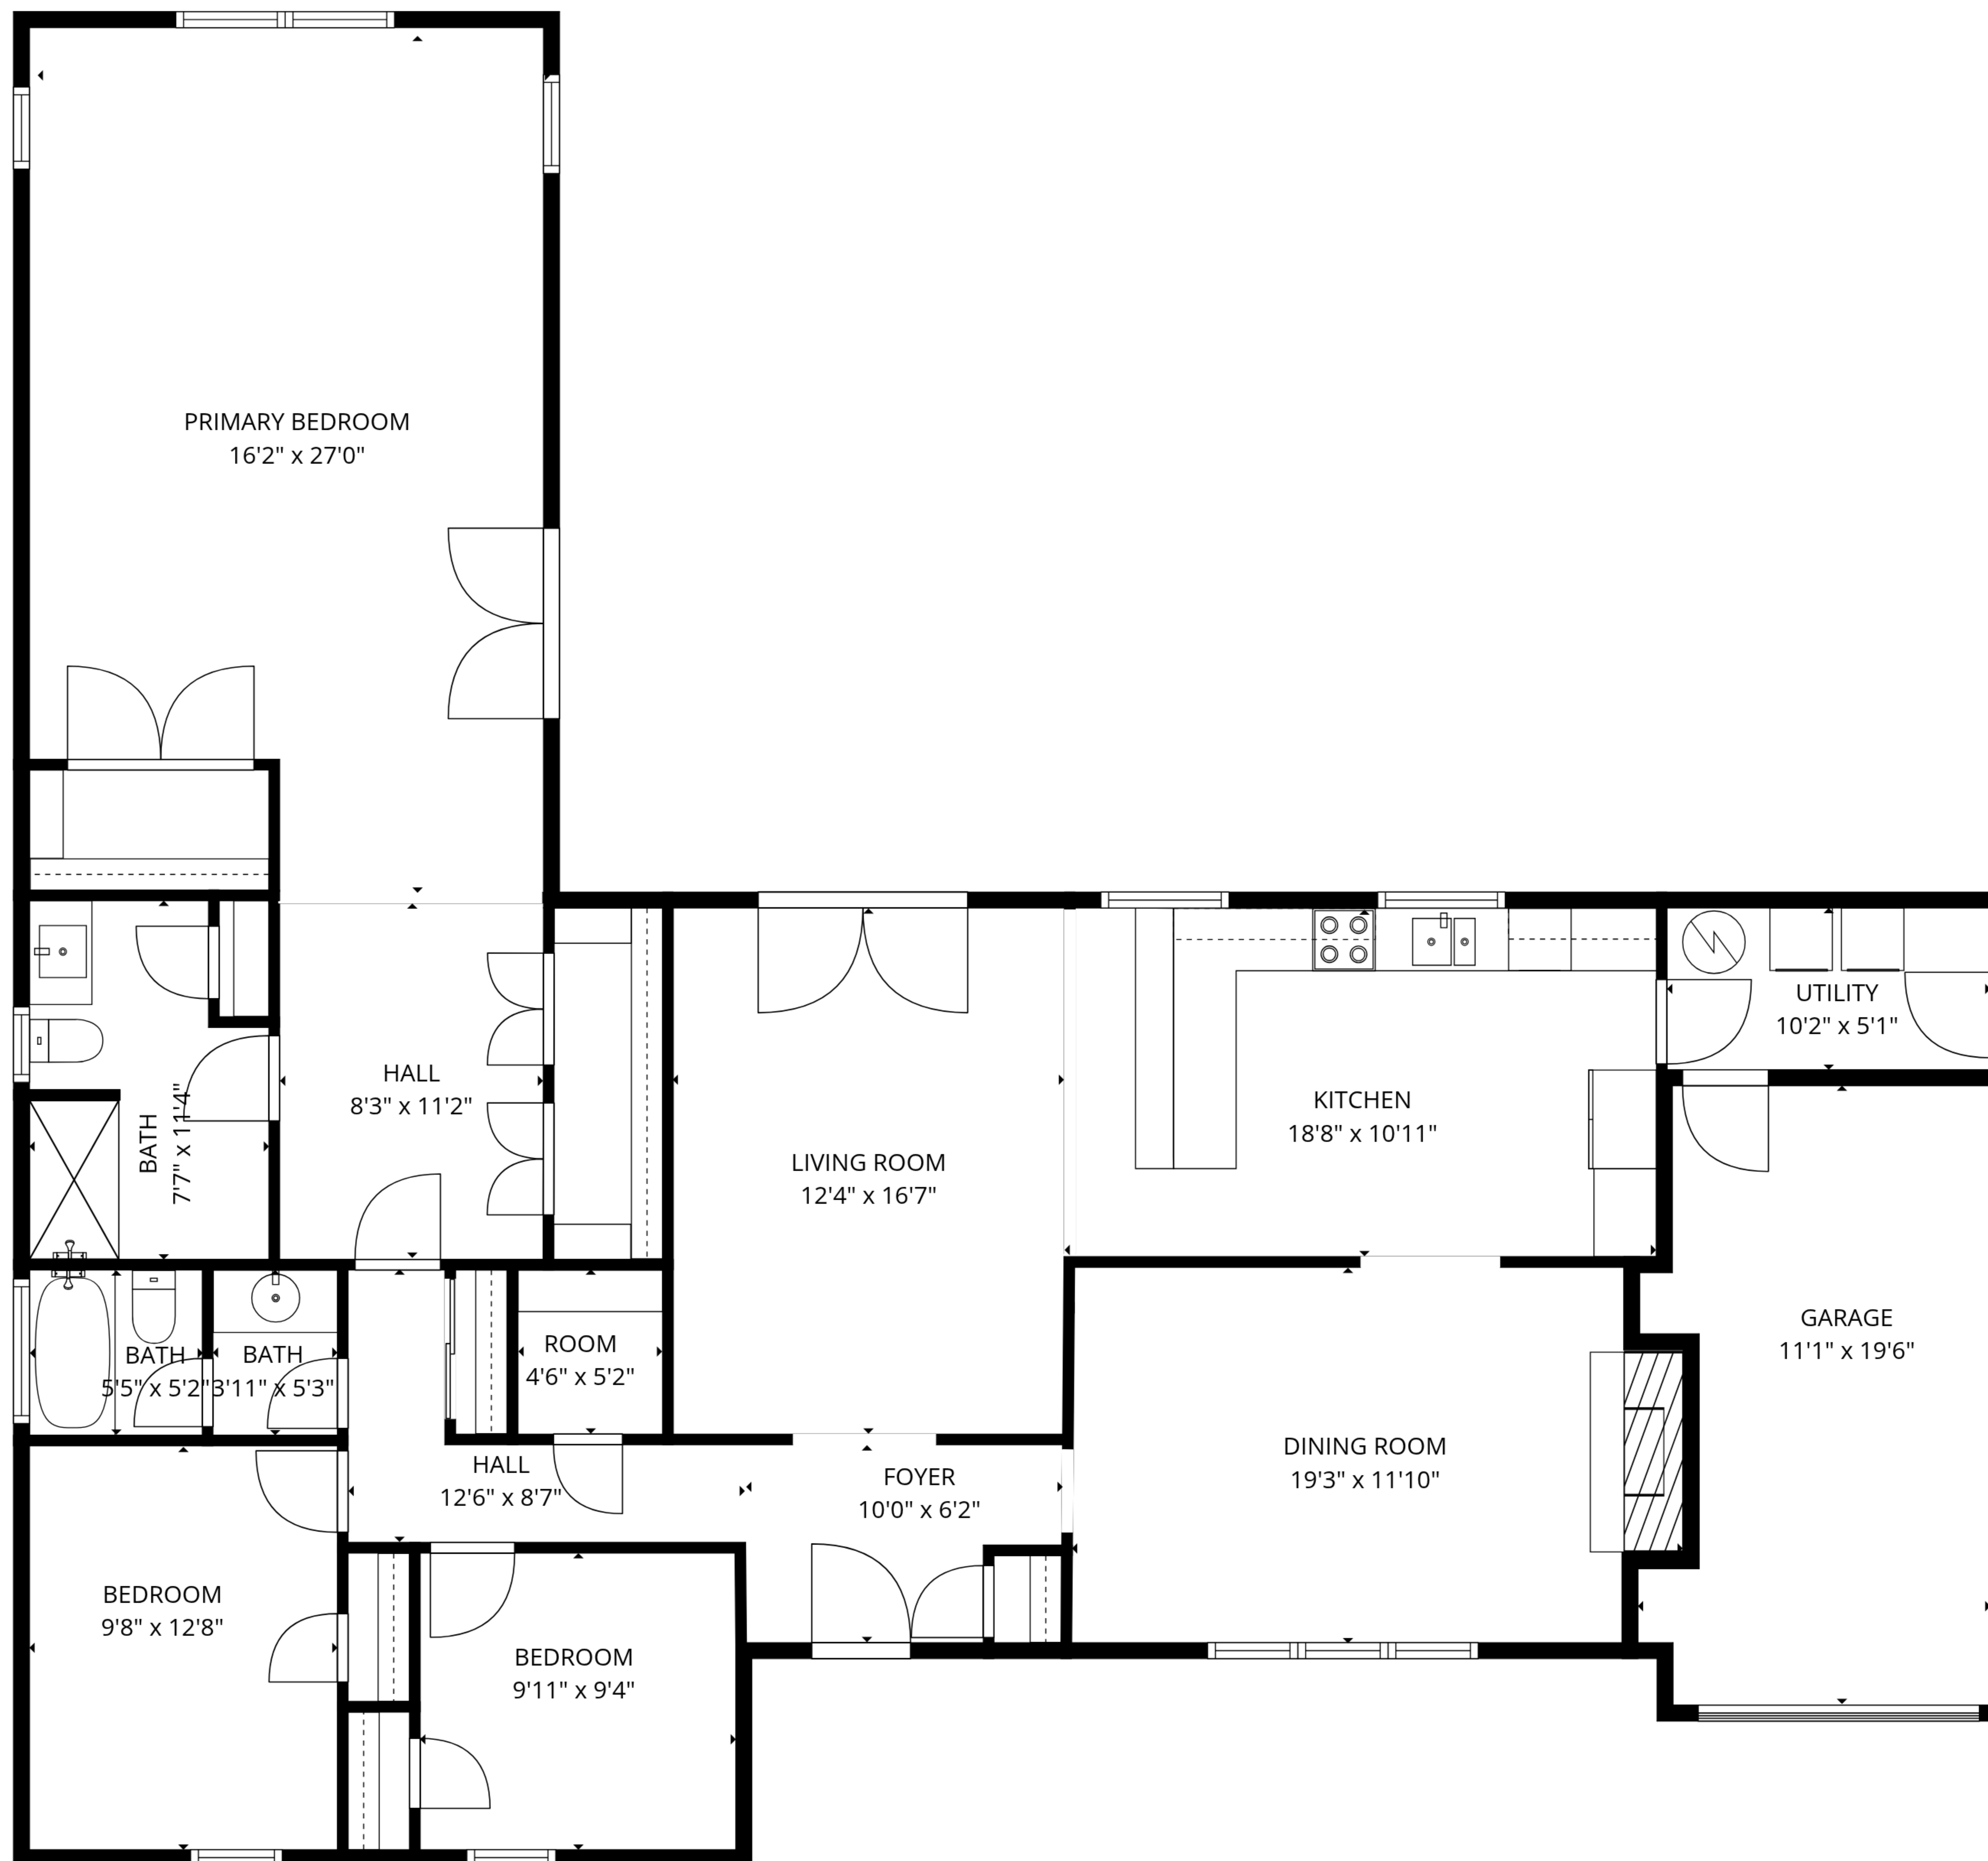

TOTAL: 1835 sq. ft
 1st floor: 1835 sq. ft
 EXCLUDED AREAS: GARAGE: 194 sq. ft, WALLS: 138 sq. ft

TOTAL: 1835 sq. ft
 1st floor: 1835 sq. ft
 EXCLUDED AREAS: GARAGE: 194 sq. ft, WALLS: 138 sq. ft