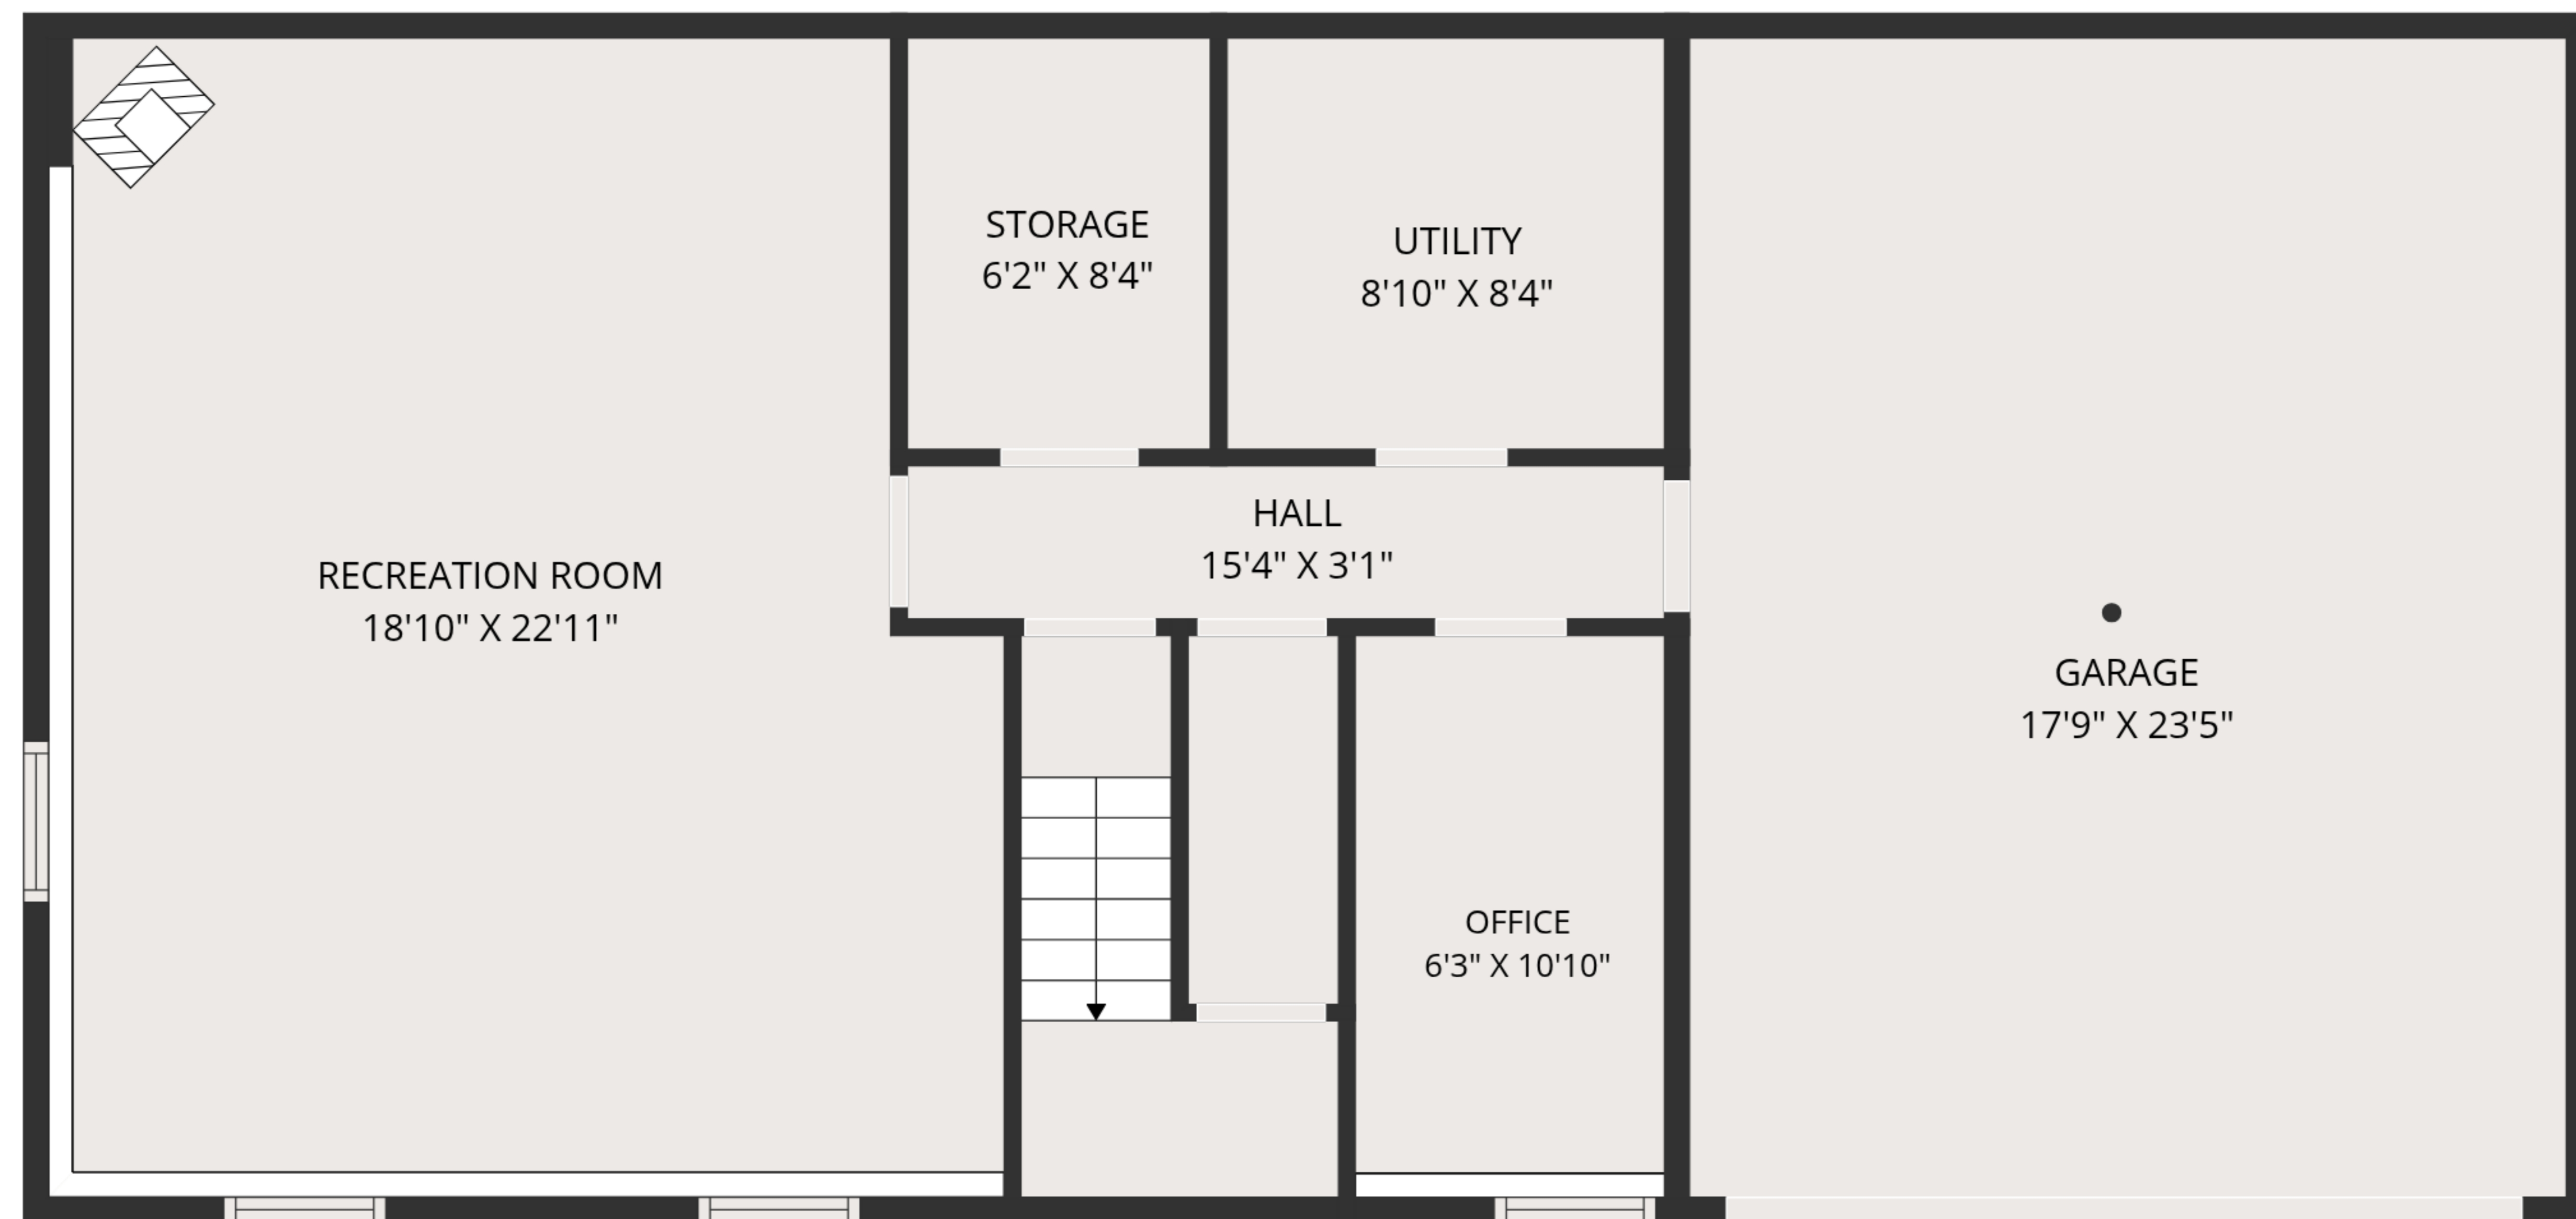

**TOTAL: 1910 sq. ft**

1st floor: 639 sq. ft, 2nd floor: 1271 sq. ft

EXCLUDED AREAS: GARAGE: 416 sq. ft, STORAGE: 54 sq. ft, UTILITY: 74 sq. ft,  
WALLS: 165 sq. ft

MEASUREMENTS ARE DEEMED HIGHLY RELIABLE BUT NOT GUARANTEED.

2ND FLOOR

1ST FLOOR

**TOTAL: 1910 sq. ft**  
 1st floor: 639 sq. ft, 2nd floor: 1271 sq. ft  
 EXCLUDED AREAS: GARAGE: 416 sq. ft, STORAGE: 54 sq. ft, UTILITY: 74 sq. ft,  
 WALLS: 165 sq. ft

MEASUREMENTS ARE DEEMED HIGHLY RELIABLE BUT NOT GUARANTEED.