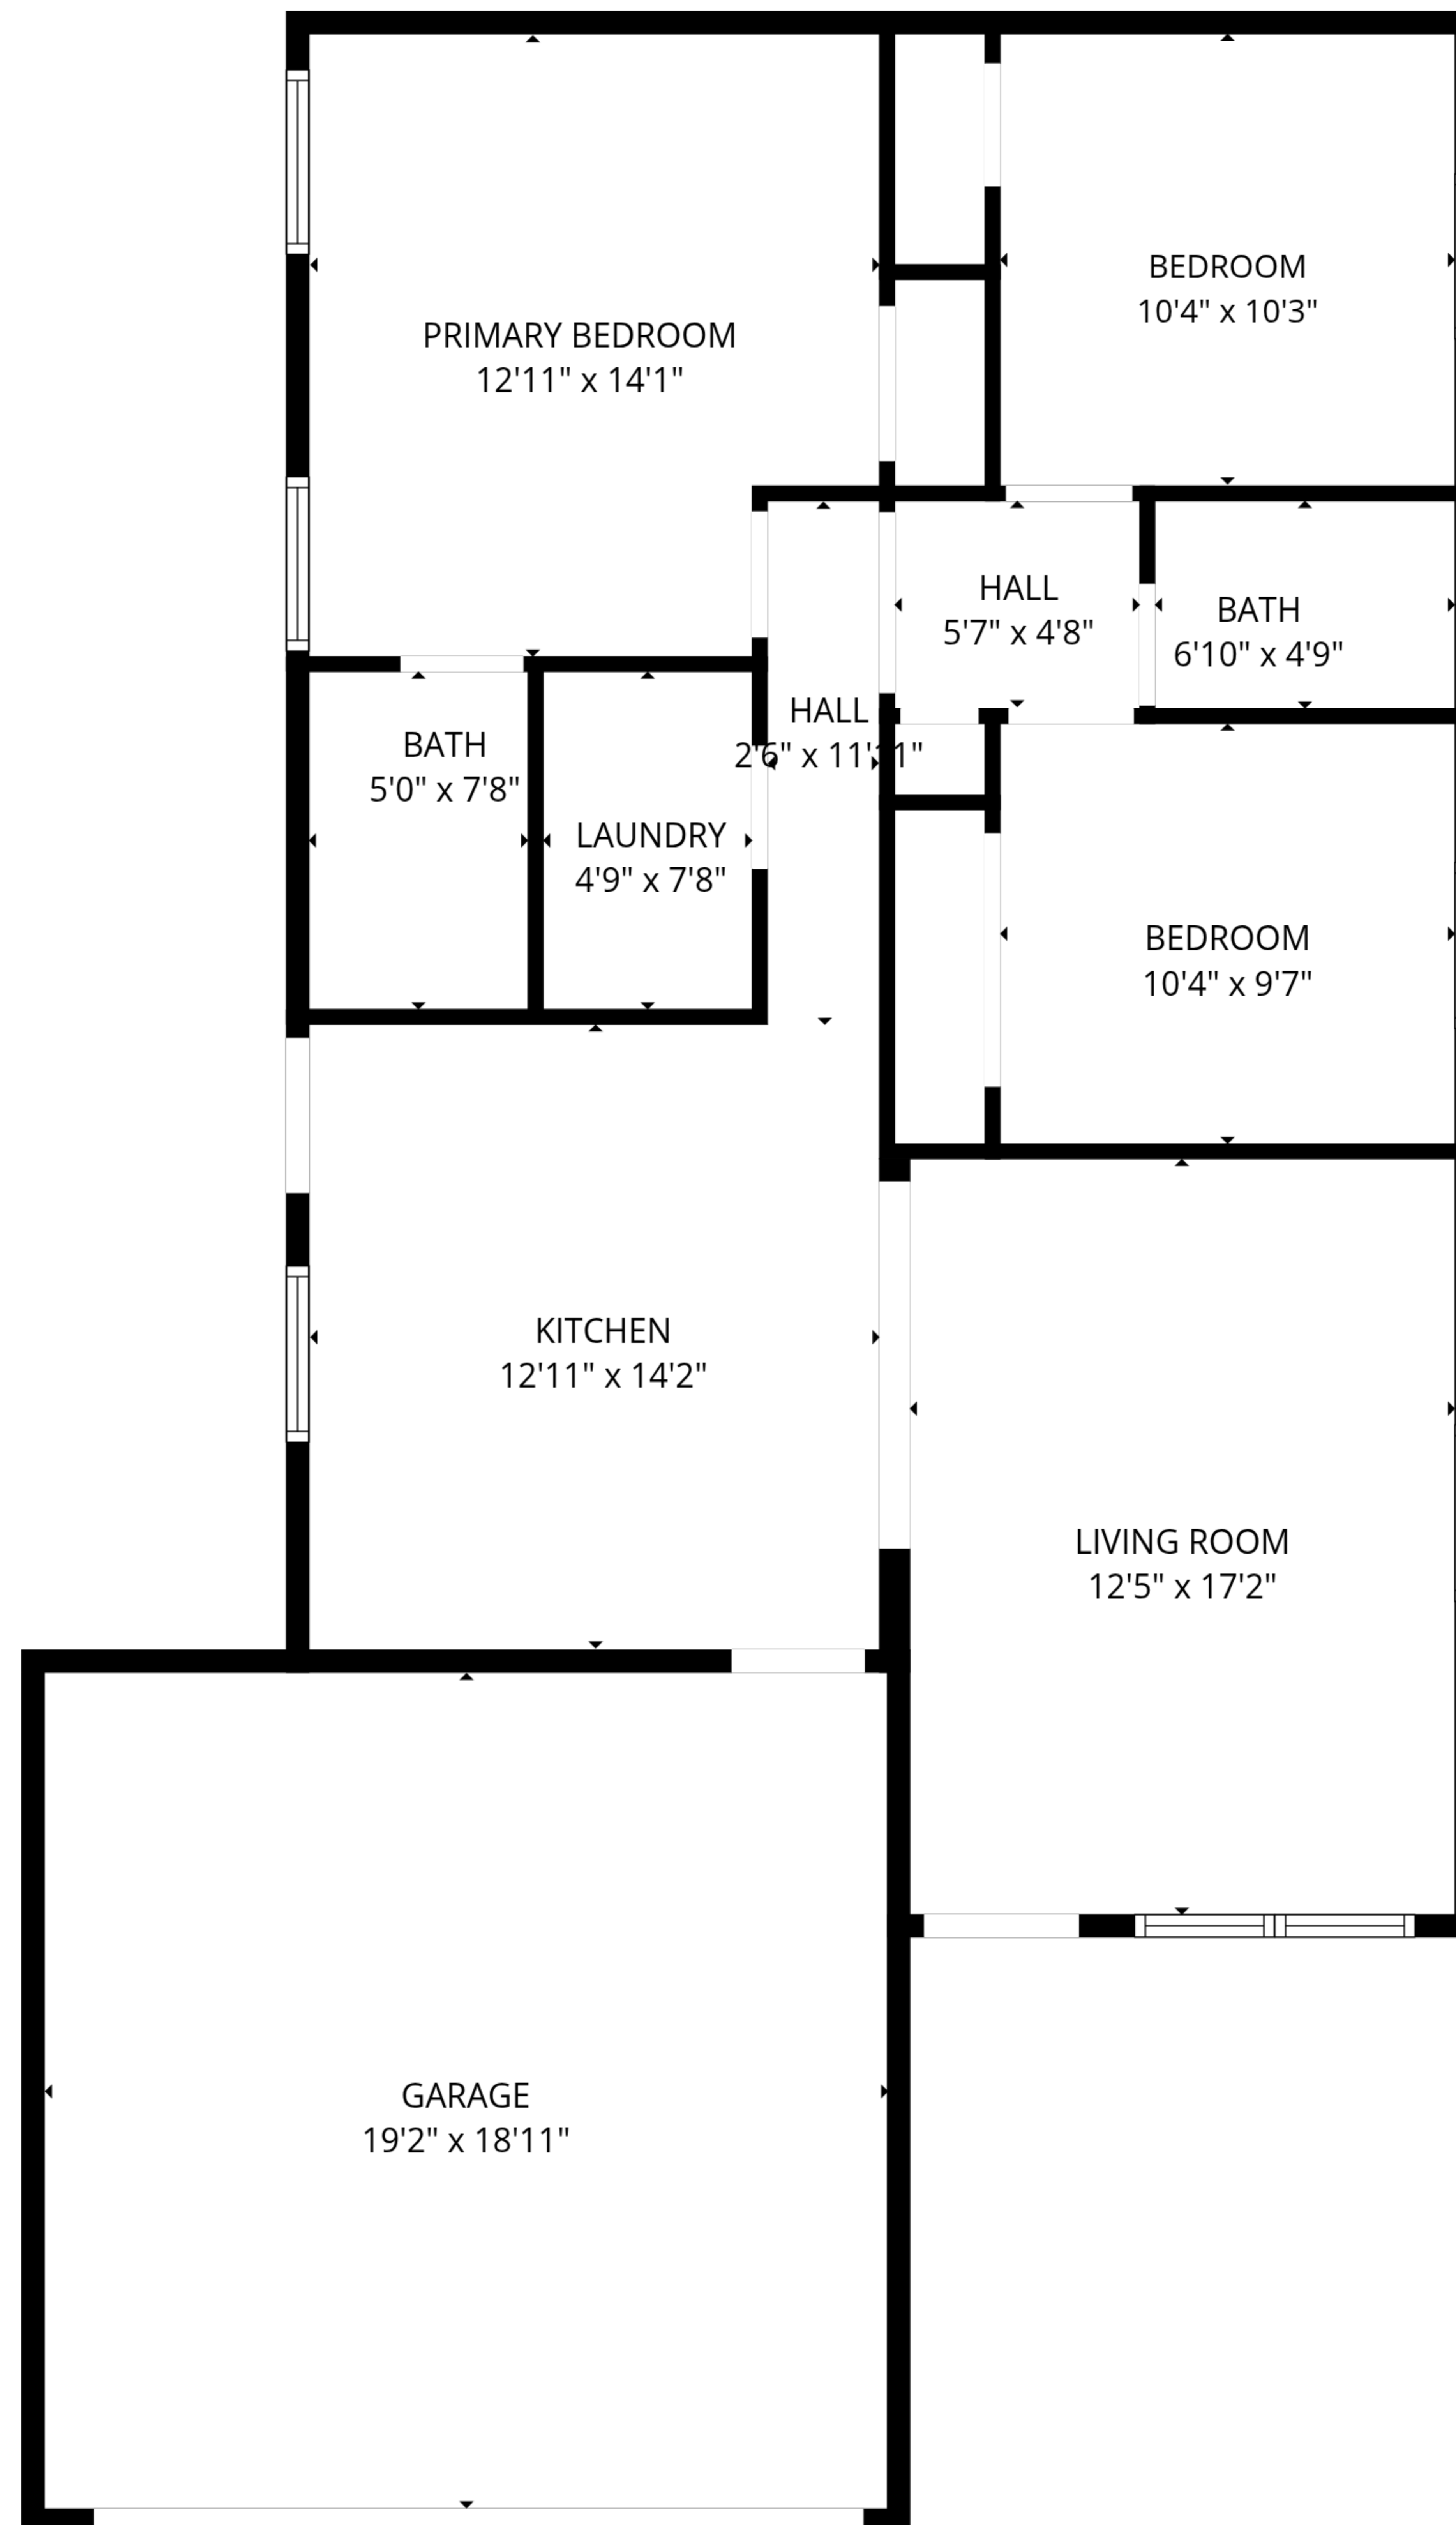

TOTAL: 1028 sq. ft

1st floor: 1028 sq. ft

EXCLUDED AREAS: GARAGE: 363 sq. ft, WALLS: 99 sq. ft

TOTAL: 1028 sq. ft

1st floor: 1028 sq. ft

EXCLUDED AREAS: GARAGE: 363 sq. ft, WALLS: 99 sq. ft