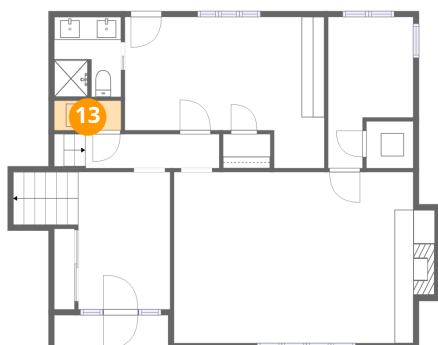

13 Floor 2 - Pantry

Dimensions: 5'10" x 2'7"

Area: 15 sq. ft

Counted as living area: No

Heated: Yes

Finished: Yes

Enclosed: Yes

Contiguous: Yes