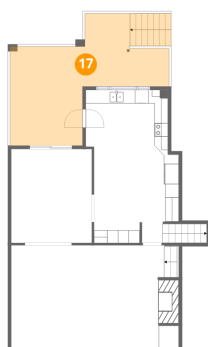

17 Floor 3 - Covered Deck

Dimensions: 23'5" x 14'7"
Area: 292 sq. ft
Counted as living area: No

Heated: No
Finished: No
Enclosed: No
Contiguous: No
Permitted: Yes
Wet space: No
Addition: No
Conversion: No