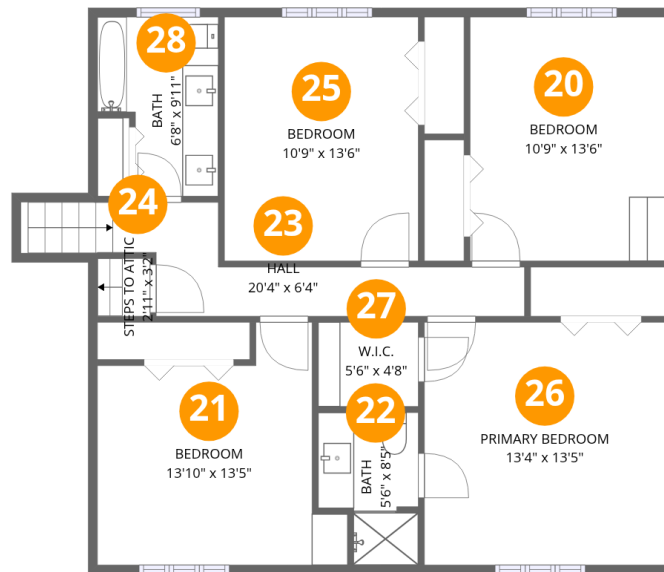

Total Area: 3101 sq. ft

1st Floor: 420 sq. ft, 2nd Floor: 877 sq. ft, 3rd Floor: 842 sq. ft, 4th Floor: 962 sq. ft
Excluded: Garage 467 sq. ft, Utility 54 sq. ft, Cold storage 144 sq. ft, Patio 41 sq. ft, Covered deck 292 sq. ft, Walls: 296 sq. ft

Property summary

4 Floors

4 Bedrooms

3 Bathrooms

1 Garages

Room dimensions

Floor 1

Total: 420 sqft

Room dimensions

Floor 2

Total:877sqft

Excluded: 17sqft

#		Dimensions	sqft	Counted as living area
7	Utility	4'1" x 4'1"	17 sq. ft	No
8	W.I.C.	4'2" x 3'0"	12 sq. ft	Yes
9	Hall	11'8" x 3'0"	43 sq. ft	Yes
10	Bath	5'10" x 7'0"	40 sq. ft	Yes
11	Study / Office	17'5" x 13'3"	187 sq. ft	Yes
12	Family Room	22'10" x 14'11"	327 sq. ft	Yes
13	Pantry	5'10" x 2'7"	15 sq. ft	Yes
14	Office #2	7'5" x 13'3"	79 sq. ft	Yes
15	Foyer	8'0" x 12'0"	123 sq. ft	Yes

Room dimensions

Floor 3

Total:842sqft

Excluded: 292sqft

#		Dimensions	sqft	Counted as living area
16	Eat-in Kitchen	12'6" x 22'8"	288 sq. ft	Yes
17	Covered Deck	23'5" x 14'7"	292 sq. ft	No
18	Dining Room	11'11" x 13'10"	165 sq. ft	Yes
19	Living Room	24'9" x 15'1"	372 sq. ft	Yes