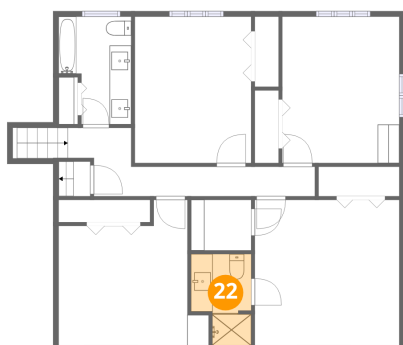

22 Floor 4 - Bath

Dimensions: 5'6" x 8'5"
Area: 40 sq. ft
Counted as living area: Yes

Heated: Yes
Finished: Yes
Enclosed: Yes
Contiguous: Yes
Permitted: Yes
Wet space: Yes
Addition: No
Conversion: No