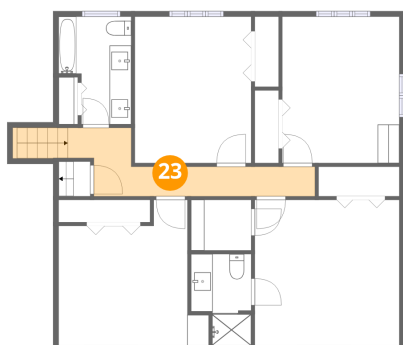

23 Floor 4 - Hall

Dimensions: 20'4" x 6'4"
Area: 89 sq. ft
Counted as living area: Yes

Heated: Yes
Finished: Yes
Enclosed: Yes
Contiguous: Yes
Permitted: Yes
Wet space: No
Addition: No
Conversion: No