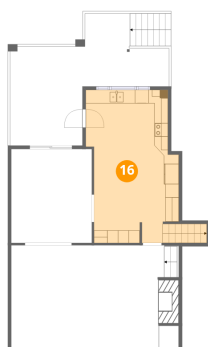

Permitted: Yes

Wet space: No

Addition: No

Conversion: No

14 Floor 2 - Office #2

Dimensions: 7'5" x 13'3"

Area: 79 sq. ft

Counted as living area: Yes

Heated: Yes

Finished: Yes

Enclosed: Yes

Contiguous: Yes

Permitted: Yes

Wet space: No

Addition: No

Conversion: No

15 Floor 2 - Foyer

Dimensions: 8'0" x 12'0"
Area: 123 sq. ft
Counted as living area: Yes

Heated: Yes
Finished: Yes
Enclosed: Yes
Contiguous: Yes
Permitted: Yes
Wet space: No
Addition: No
Conversion: No

16 Floor 3 - Eat-in Kitchen