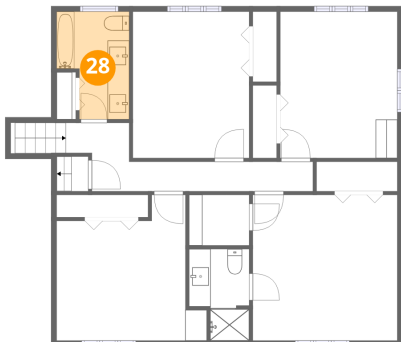

28 Floor 4 - Bath

Dimensions: 6'8" x 9'11"
Area: 56 sq. ft
Counted as living area: Yes

Heated: Yes
Finished: Yes
Enclosed: Yes
Contiguous: Yes
Permitted: Yes
Wet space: Yes
Addition: No
Conversion: No