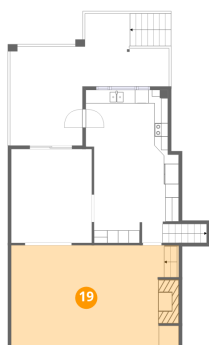

19 Floor 3 - Living Room

Dimensions: 24'9" x 15'1"

Area: 372 sq. ft

Counted as living area: Yes

Heated: Yes

Finished: Yes

Enclosed: Yes

Contiguous: Yes

Permitted: Yes

Wet space: No

Addition: No

Conversion: No