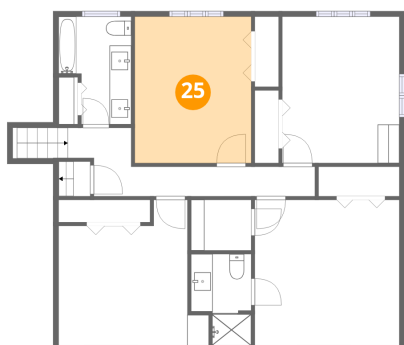

25 Floor 4 - Bedroom

Dimensions: 10'9" x 13'6"
Area: 145 sq. ft
Counted as living area: Yes

Heated: Yes
Finished: Yes
Enclosed: Yes
Contiguous: Yes
Permitted: Yes
Wet space: No
Addition: No
Conversion: No