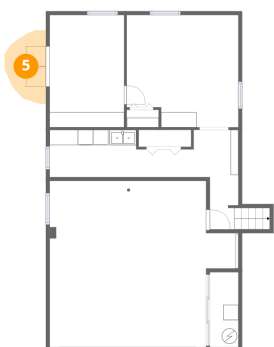

5 Floor 1 - Patio

Dimensions: 5'5" x 9'5"
Area: 41 sq. ft
Counted as living area: No

Heated: No
Finished: No
Enclosed: No
Contiguous: Yes
Permitted: Yes
Wet space: No
Addition: No
Conversion: No