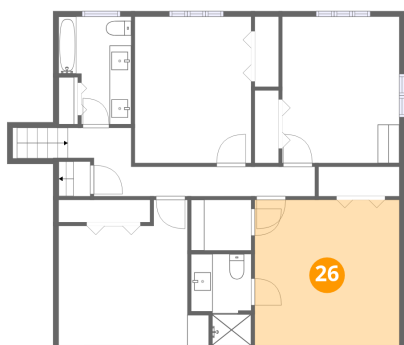

26 Floor 4 - Primary Bedroom

Dimensions: 13'4" x 13'5"
Area: 179 sq. ft
Counted as living area: Yes

Heated: Yes
Finished: Yes
Enclosed: Yes
Contiguous: Yes
Permitted: Yes
Wet space: No
Addition: No
Conversion: No