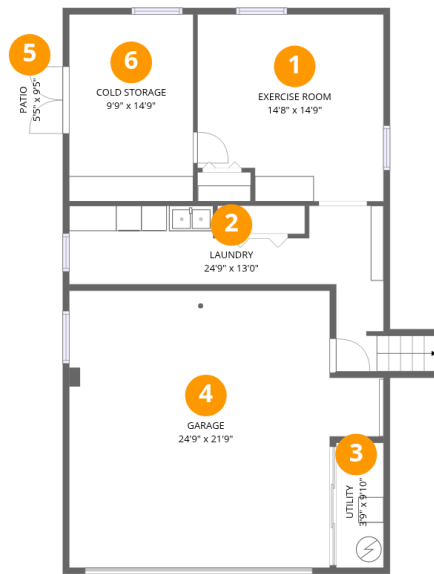

Total Area: 3101 sq. ft

1st Floor: 420 sq. ft, 2nd Floor: 877 sq. ft, 3rd Floor: 842 sq. ft, 4th Floor: 962 sq. ft
Excluded: Garage 467 sq. ft, Utility 54 sq. ft, Cold storage 144 sq. ft, Patio 41 sq. ft, Covered deck 292 sq. ft, Walls: 296 sq. ft

Property summary

4 Floors

4 Bedrooms

3 Bathrooms

1 Garages

Room dimensions

Floor 1

Total: 420 sqft

Excluded: 689 sqft

#		Dimensions	sqft	Counted as living area
1	Exercise Room	14'8" x 14'9"	204 sq. ft	Yes
2	Laundry	24'9" x 13'0"	171 sq. ft	Yes
3	Utility	3'9" x 9'10"	37 sq. ft	No
4	Garage	24'9" x 21'9"	467 sq. ft	No
5	Patio	5'5" x 9'5"	41 sq. ft	No
6	Cold Storage	9'9" x 14'9"	144 sq. ft	No

Room dimensions

Floor 2

Total:877sqft

Excluded: 17sqft

#		Dimensions	sqft	Counted as living area
7	Utility	4'1" x 4'1"	17 sq. ft	No
8	W.I.C.	4'2" x 3'0"	12 sq. ft	Yes
9	Hall	11'8" x 3'0"	43 sq. ft	Yes
10	Bath	5'10" x 7'0"	40 sq. ft	Yes
11	Study / Office	17'5" x 13'3"	187 sq. ft	Yes
12	Family Room	22'10" x 14'11"	327 sq. ft	Yes
13	Pantry	5'10" x 2'7"	15 sq. ft	Yes
14	Office #2	7'5" x 13'3"	79 sq. ft	Yes
15	Foyer	8'0" x 12'0"	123 sq. ft	Yes