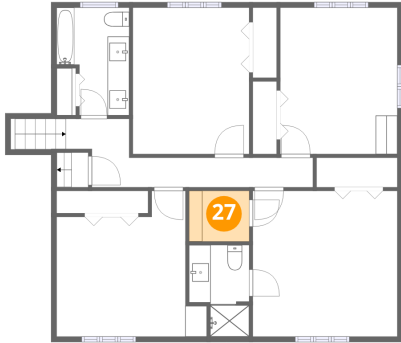

Heated: Yes
Finished: Yes
Enclosed: Yes
Contiguous: Yes
Permitted: Yes
Wet space: No
Addition: No
Conversion: No

26 Floor 4 - Primary Bedroom

Dimensions: 13'4" x 13'5"
Area: 179 sq. ft
Counted as living area: Yes

Heated: Yes
Finished: Yes
Enclosed: Yes
Contiguous: Yes
Permitted: Yes
Wet space: No
Addition: No
Conversion: No

27 Floor 4 - W.I.C.

Dimensions: 5'6" x 4'8"
Area: 26 sq. ft
Counted as living area: Yes

Heated: Yes
Finished: Yes
Enclosed: Yes
Contiguous: Yes
Permitted: Yes
Wet space: No
Addition: No
Conversion: No