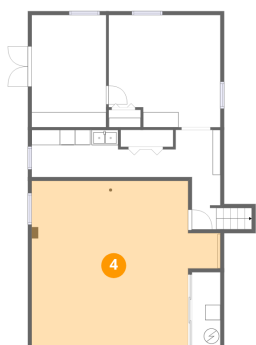

1 Floor 1 - Exercise Room

Dimensions: 14'8" x 14'9"
Area: 204 sq. ft
Counted as living area: Yes

Heated: Yes
Finished: Yes
Enclosed: Yes
Contiguous: Yes
Permitted: Yes
Wet space: No
Addition: No
Conversion: No

2 Floor 1 - Laundry

Dimensions: 24'9" x 13'0"
Area: 171 sq. ft
Counted as living area: Yes

Heated: Yes
Finished: Yes
Enclosed: Yes
Contiguous: Yes
Permitted: Yes
Wet space: No
Addition: No
Conversion: No

3 Floor 1 - Utility

Dimensions: 3'9" x 9'10"
Area: 37 sq. ft
Counted as living area: No

Heated: Yes
Finished: No
Enclosed: Yes
Contiguous: Yes
Permitted: Yes
Wet space: No
Addition: No
Conversion: No

4 Floor 1 - Garage