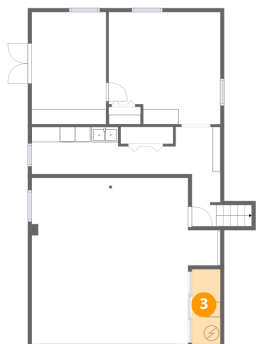

1 Floor 1 - Exercise Room

Dimensions: 14'8" x 14'9"
Area: 204 sq. ft
Counted as living area: Yes

Heated: Yes
Finished: Yes
Enclosed: Yes
Contiguous: Yes
Permitted: Yes
Wet space: No
Addition: No
Conversion: No

2 Floor 1 - Laundry

Dimensions: 24'9" x 13'0"
Area: 171 sq. ft
Counted as living area: Yes

Heated: Yes
Finished: Yes
Enclosed: Yes
Contiguous: Yes
Permitted: Yes
Wet space: No
Addition: No
Conversion: No

3 Floor 1 - Utility

Dimensions: 3'9" x 9'10"
Area: 37 sq. ft
Counted as living area: No

Heated: Yes
Finished: No
Enclosed: Yes
Contiguous: Yes
Permitted: Yes
Wet space: No
Addition: No
Conversion: No

4 Floor 1 - Garage