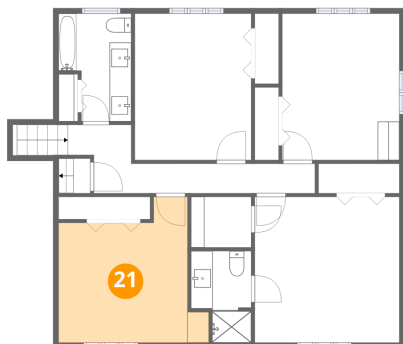

21 Floor 4 - Bedroom

Dimensions: 13'10" x 13'5"
Area: 144 sq. ft
Counted as living area: Yes

Heated: Yes
Finished: Yes
Enclosed: Yes
Contiguous: Yes
Permitted: Yes
Wet space: No
Addition: No
Conversion: No