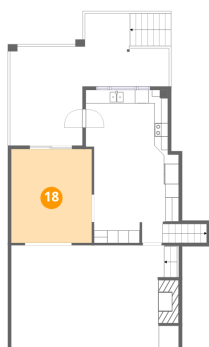

15 Floor 2 - Foyer

Dimensions: 8'0" x 12'0"
Area: 123 sq. ft
Counted as living area: Yes

Heated: Yes
Finished: Yes
Enclosed: Yes
Contiguous: Yes
Permitted: Yes
Wet space: No
Addition: No
Conversion: No

16 Floor 3 - Eat-in Kitchen

Dimensions: 12'6" x 22'8"
Area: 288 sq. ft
Counted as living area: Yes

Heated: Yes
Finished: Yes
Enclosed: Yes
Contiguous: Yes
Permitted: Yes
Wet space: No
Addition: No
Conversion: No

17 Floor 3 - Covered Deck

Dimensions: 23'5" x 14'7"
Area: 292 sq. ft
Counted as living area: No

Heated: No
Finished: No
Enclosed: No
Contiguous: No
Permitted: Yes
Wet space: No
Addition: No
Conversion: No

18 Floor 3 - Dining Room