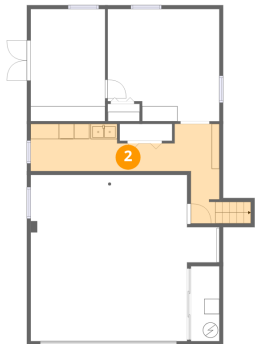

2 Floor 1 - Laundry

Dimensions: 24'9" x 13'0"
Area: 171 sq. ft
Counted as living area: Yes

Heated: Yes
Finished: Yes
Enclosed: Yes
Contiguous: Yes
Permitted: Yes
Wet space: No
Addition: No
Conversion: No