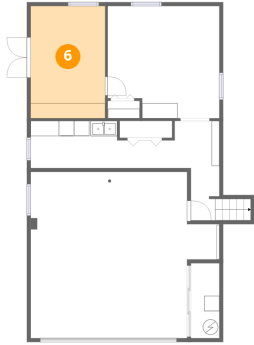

3 Floor 1 - Utility

Dimensions: 3'9" x 9'10"
Area: 37 sq. ft
Counted as living area: No

Heated: Yes
Finished: No
Enclosed: Yes
Contiguous: Yes
Permitted: Yes
Wet space: No
Addition: No
Conversion: No

4 Floor 1 - Garage

Heated: No
Finished: No
Enclosed: No
Contiguous: Yes
Permitted: Yes
Wet space: No
Addition: No
Conversion: No

6 Floor 1 - Cold Storage

Dimensions: 9'9" x 14'9"
Area: 144 sq. ft
Counted as living area: No