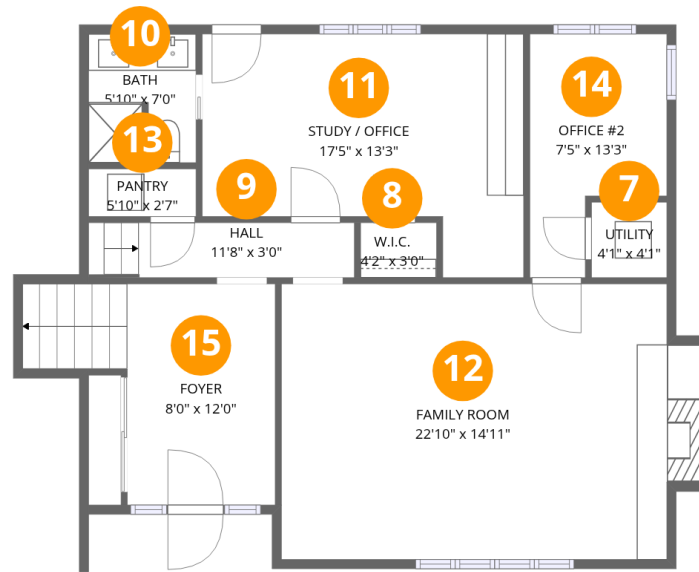

Total Area: 3101 sq. ft

1st Floor: 420 sq. ft, 2nd Floor: 877 sq. ft, 3rd Floor: 842 sq. ft, 4th Floor: 962 sq. ft
Excluded: Garage 467 sq. ft, Utility 54 sq. ft, Cold storage 144 sq. ft, Patio 41 sq. ft, Covered deck 292 sq. ft, Walls: 296 sq. ft

Property summary

4 Floors

4 Bedrooms

3 Bathrooms

1 Garages

Room dimensions

Floor 1

Total: 420 sqft

Excluded: 689 sqft

#		Dimensions	sqft	Counted as living area
1	Exercise Room	14'8" x 14'9"	204 sq. ft	Yes
2	Laundry	24'9" x 13'0"	171 sq. ft	Yes
3	Utility	3'9" x 9'10"	37 sq. ft	No
4	Garage	24'9" x 21'9"	467 sq. ft	No
5	Patio	5'5" x 9'5"	41 sq. ft	No
6	Cold Storage	9'9" x 14'9"	144 sq. ft	No

Room dimensions

Floor 2

Total:877sqft

Excluded: 17sqft

#		Dimensions	sqft	Counted as living area
7	Utility	4'1" x 4'1"	17 sq. ft	No
8	W.I.C.	4'2" x 3'0"	12 sq. ft	Yes
9	Hall	11'8" x 3'0"	43 sq. ft	Yes
10	Bath	5'10" x 7'0"	40 sq. ft	Yes
11	Study / Office	17'5" x 13'3"	187 sq. ft	Yes
12	Family Room	22'10" x 14'11"	327 sq. ft	Yes
13	Pantry	5'10" x 2'7"	15 sq. ft	Yes
14	Office #2	7'5" x 13'3"	79 sq. ft	Yes
15	Foyer	8'0" x 12'0"	123 sq. ft	Yes