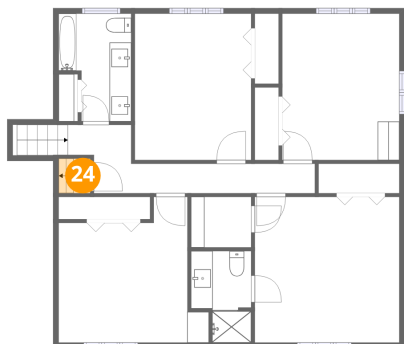

Dimensions: 20'4" x 6'4"
Area: 89 sq. ft
Counted as living area: Yes

Heated: Yes
Finished: Yes
Enclosed: Yes
Contiguous: Yes
Permitted: Yes
Wet space: No
Addition: No
Conversion: No

24 Floor 4 - Steps To Attic