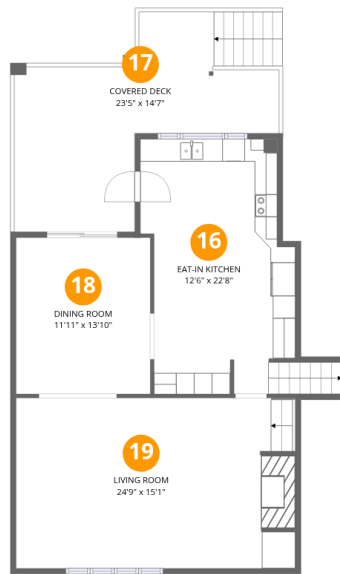

Property summary

4 Floors

4 Bedrooms

3 Bathrooms

1 Garages

Room dimensions

Floor 1

Total: 420 sqft

Excluded: 689 sqft

#		Dimensions	sqft	Counted as living area
1	Exercise Room	14'8" x 14'9"	204 sq. ft	Yes
2	Laundry	24'9" x 13'0"	171 sq. ft	Yes
3	Utility	3'9" x 9'10"	37 sq. ft	No
4	Garage	24'9" x 21'9"	467 sq. ft	No
5	Patio	5'5" x 9'5"	41 sq. ft	No
6	Cold Storage	9'9" x 14'9"	144 sq. ft	No

Room dimensions

Floor 2

Total:877sqft

Excluded: 17sqft

#		Dimensions	sqft	Counted as living area
7	Utility	4'1" x 4'1"	17 sq. ft	No
8	W.I.C.	4'2" x 3'0"	12 sq. ft	Yes
9	Hall	11'8" x 3'0"	43 sq. ft	Yes
10	Bath	5'10" x 7'0"	40 sq. ft	Yes
11	Study / Office	17'5" x 13'3"	187 sq. ft	Yes
12	Family Room	22'10" x 14'11"	327 sq. ft	Yes
13	Pantry	5'10" x 2'7"	15 sq. ft	Yes
14	Office #2	7'5" x 13'3"	79 sq. ft	Yes
15	Foyer	8'0" x 12'0"	123 sq. ft	Yes

Room dimensions

Floor 3

Total:842sqft

Excluded: 292sqft

#		Dimensions	sqft	Counted as living area
16	Eat-in Kitchen	12'6" x 22'8"	288 sq. ft	Yes
17	Covered Deck	23'5" x 14'7"	292 sq. ft	No
18	Dining Room	11'11" x 13'10"	165 sq. ft	Yes
19	Living Room	24'9" x 15'1"	372 sq. ft	Yes