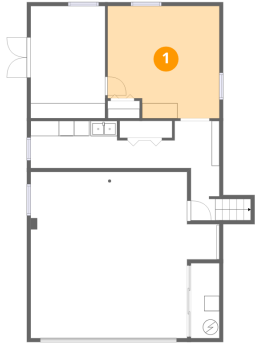

Room dimensions

Floor 4

Total:962sqft

Excluded: 0sqft

#		Dimensions	sqft	Counted as living area
20	Bedroom	10'9" x 13'6"	145 sq. ft	Yes
21	Bedroom	13'10" x 13'5"	144 sq. ft	Yes
22	Bath	5'6" x 8'5"	40 sq. ft	Yes
23	Hall	20'4" x 6'4"	89 sq. ft	Yes
24	Steps To Attic	2'11" x 3'2"	9 sq. ft	Yes
25	Bedroom	10'9" x 13'6"	145 sq. ft	Yes
26	Primary Bedroom	13'4" x 13'5"	179 sq. ft	Yes
27	W.I.C.	5'6" x 4'8"	26 sq. ft	Yes
28	Bath	6'8" x 9'11"	56 sq. ft	Yes

1 Floor 1 - Exercise Room

Dimensions: 14'8" x 14'9"
Area: 204 sq. ft
Counted as living area: Yes

Heated: Yes
Finished: Yes
Enclosed: Yes
Contiguous: Yes
Permitted: Yes
Wet space: No
Addition: No
Conversion: No