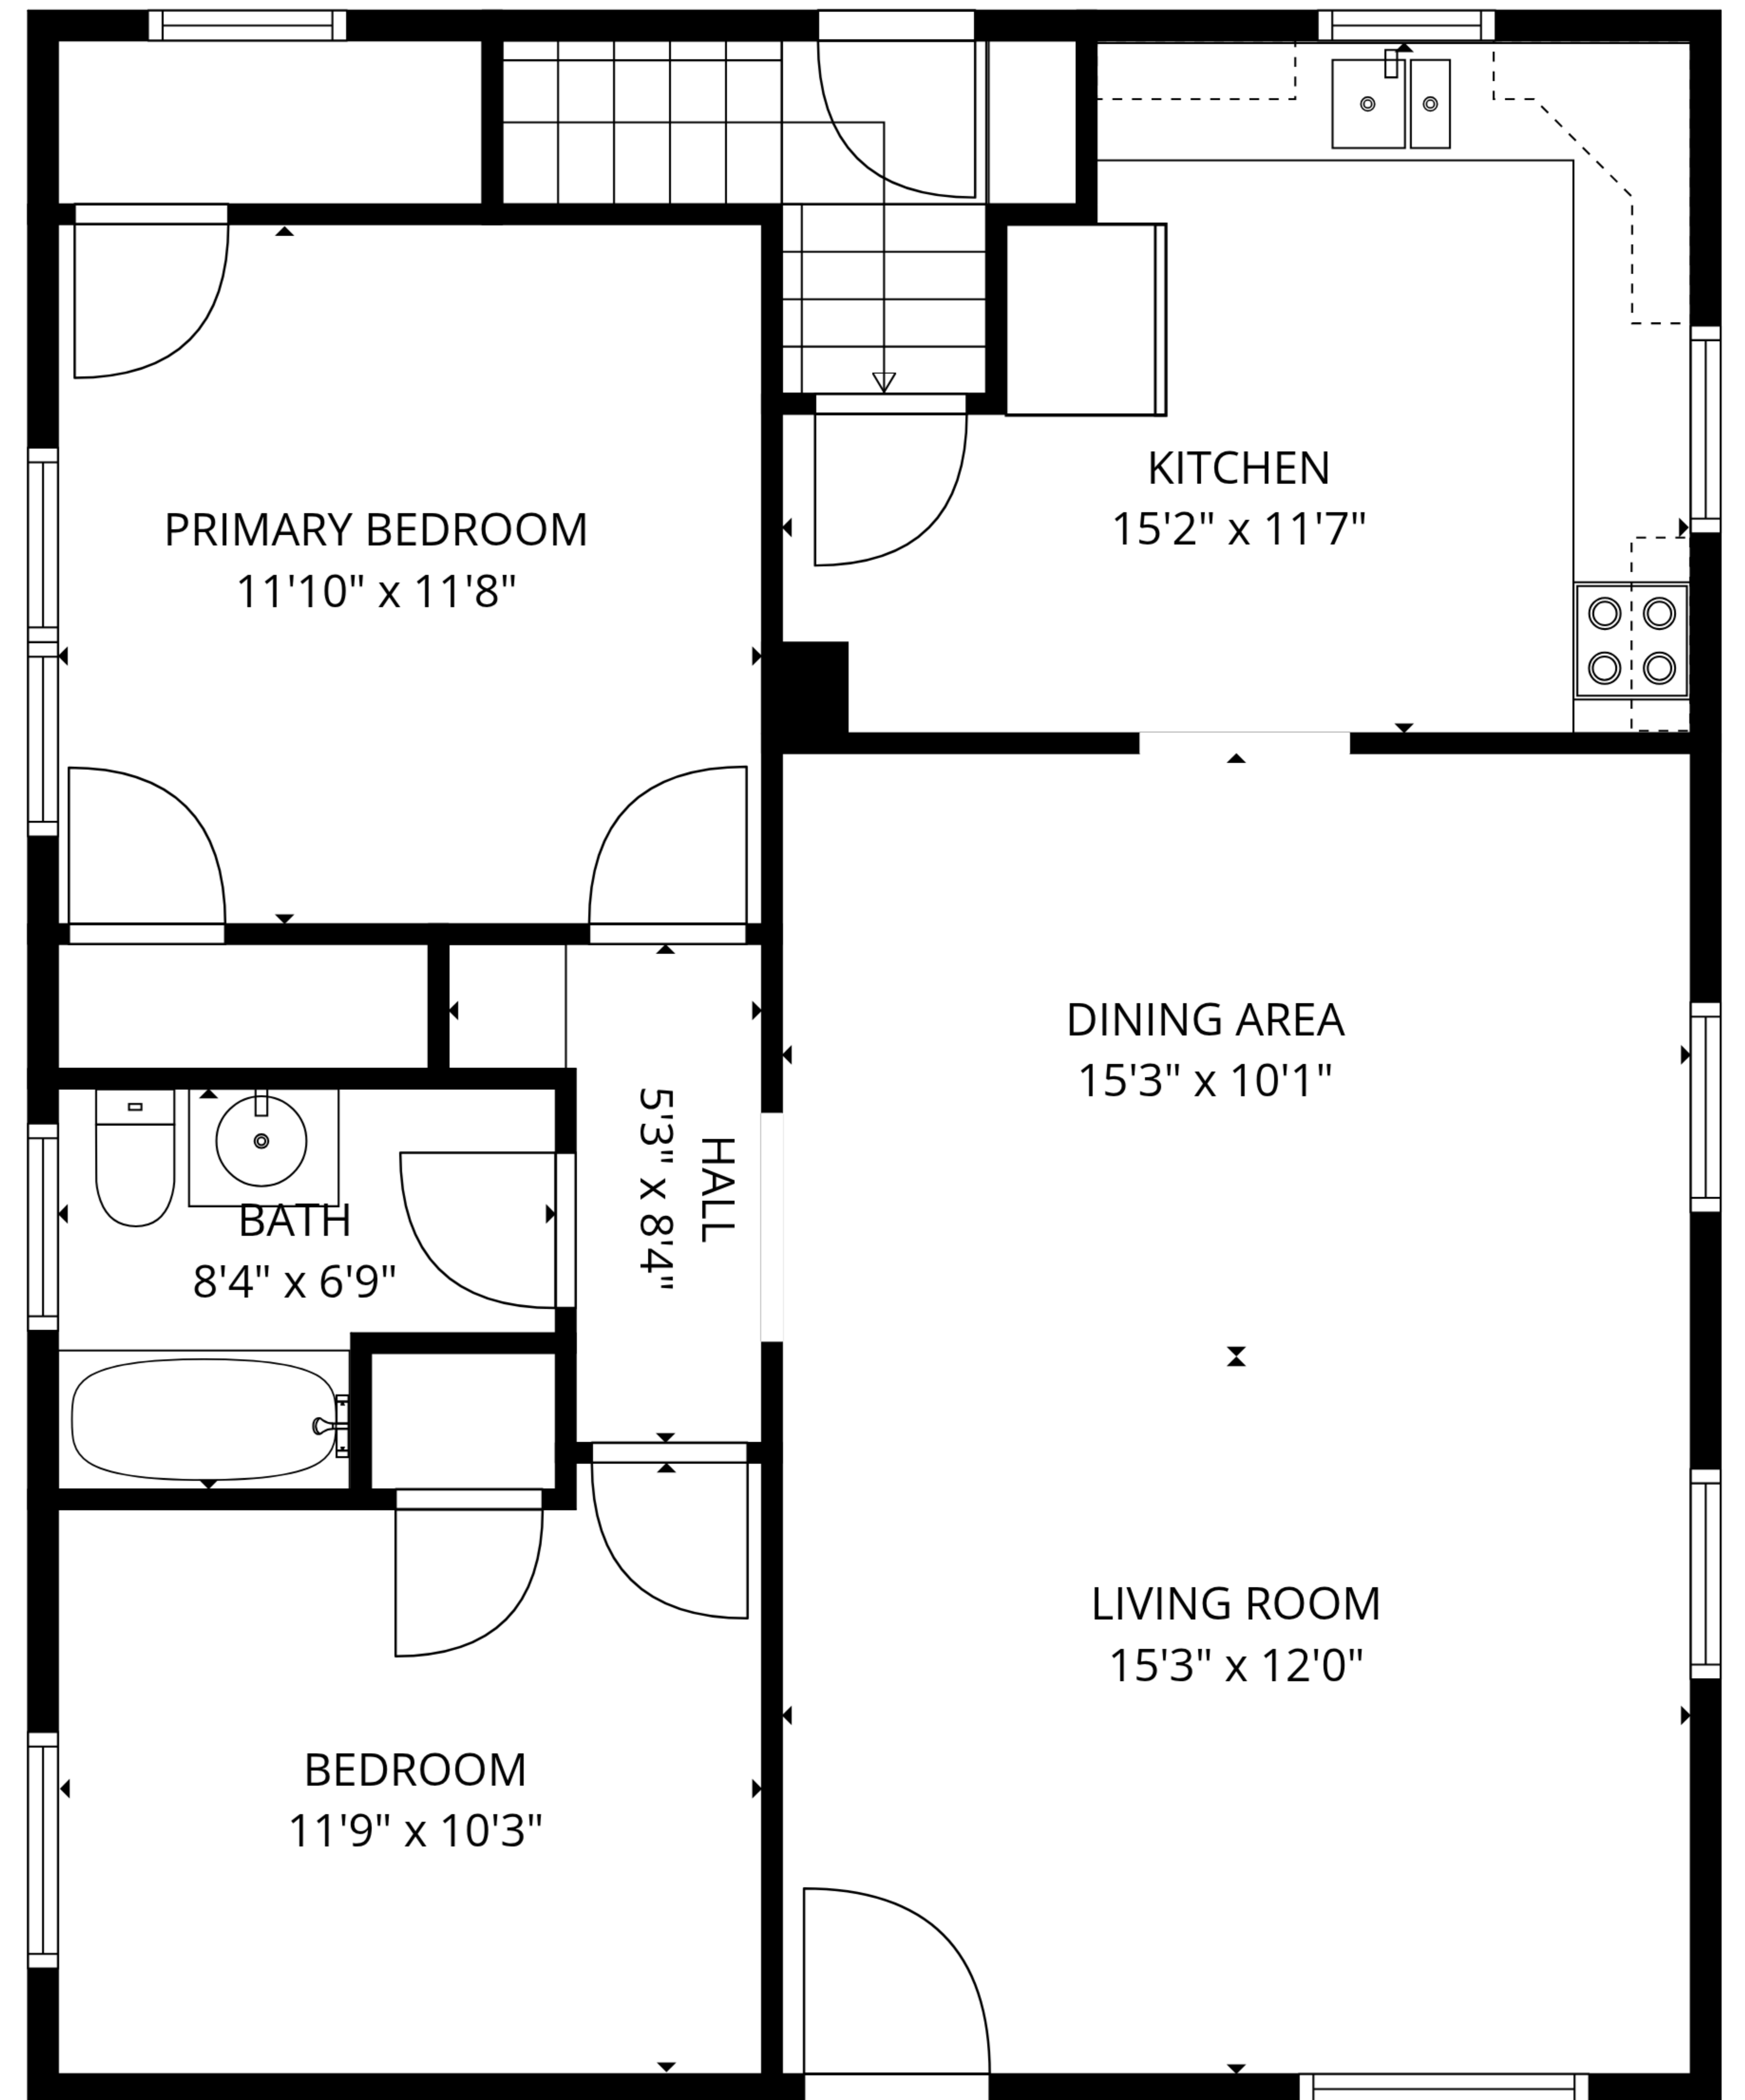

TOTAL: 1658 sq. ft
1st floor: 724 sq. ft, 2nd floor: 934 sq. ft
EXCLUDED AREAS: UTILITY: 74 sq. ft, WALLS: 120 sq. ft

SIZES AND DIMENSIONS ARE APPROXIMATE, ACTUAL MAY VARY.

TOTAL: 1658 sq. ft

1st floor: 724 sq. ft, 2nd floor: 934 sq. ft

EXCLUDED AREAS: UTILITY: 74 sq. ft, WALLS: 120 sq. ft

SIZES AND DIMENSIONS ARE APPROXIMATE, ACTUAL MAY VARY.

1st floor

2nd floor

TOTAL: 1658 sq. ft
 1st floor: 724 sq. ft, 2nd floor: 934 sq. ft
 EXCLUDED AREAS: UTILITY: 74 sq. ft, WALLS: 120 sq. ft

SIZES AND DIMENSIONS ARE APPROXIMATE, ACTUAL MAY VARY.