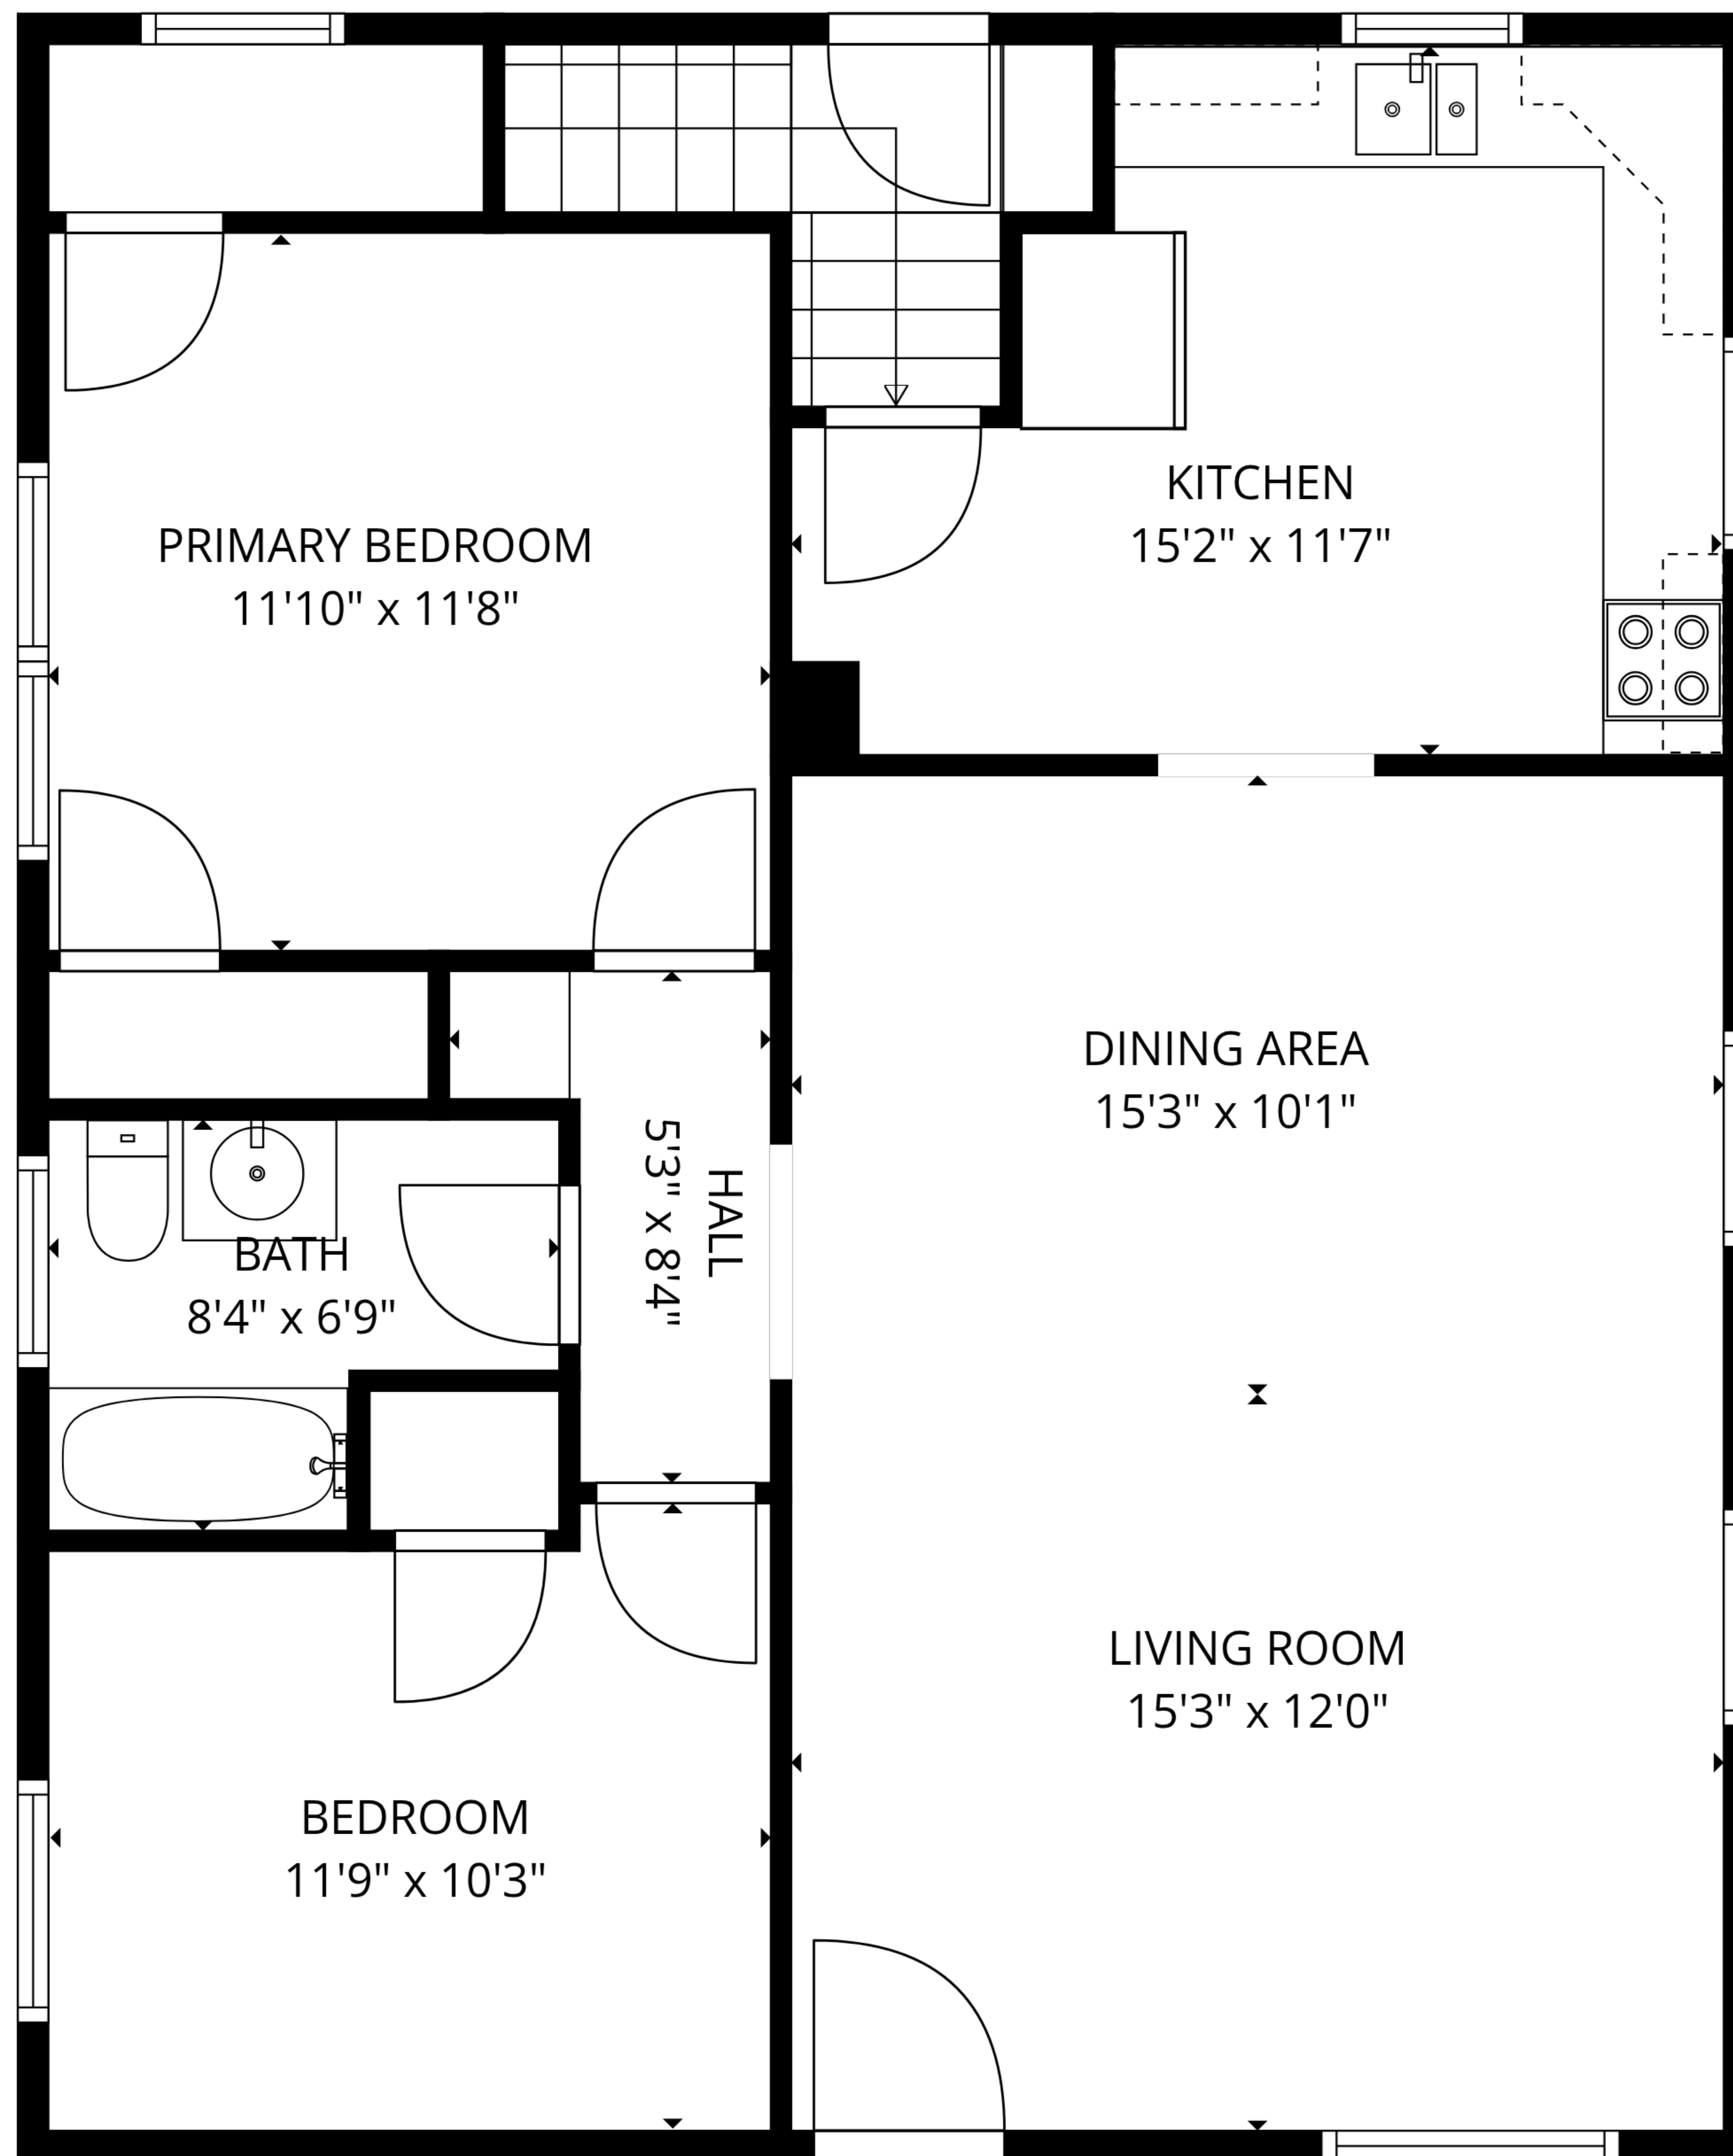

TOTAL: 1658 sq. ft
1st floor: 724 sq. ft, 2nd floor: 934 sq. ft
EXCLUDED AREAS: UTILITY: 74 sq. ft, WALLS: 120 sq. ft

SIZES AND DIMENSIONS ARE APPROXIMATE, ACTUAL MAY VARY.

TOTAL: 1658 sq. ft

1st floor: 724 sq. ft, 2nd floor: 934 sq. ft

EXCLUDED AREAS: UTILITY: 74 sq. ft, WALLS: 120 sq. ft

SIZES AND DIMENSIONS ARE APPROXIMATE, ACTUAL MAY VARY.

1st floor

2nd floor

TOTAL: 1658 sq. ft
 1st floor: 724 sq. ft, 2nd floor: 934 sq. ft
 EXCLUDED AREAS: UTILITY: 74 sq. ft, WALLS: 120 sq. ft

SIZES AND DIMENSIONS ARE APPROXIMATE, ACTUAL MAY VARY.