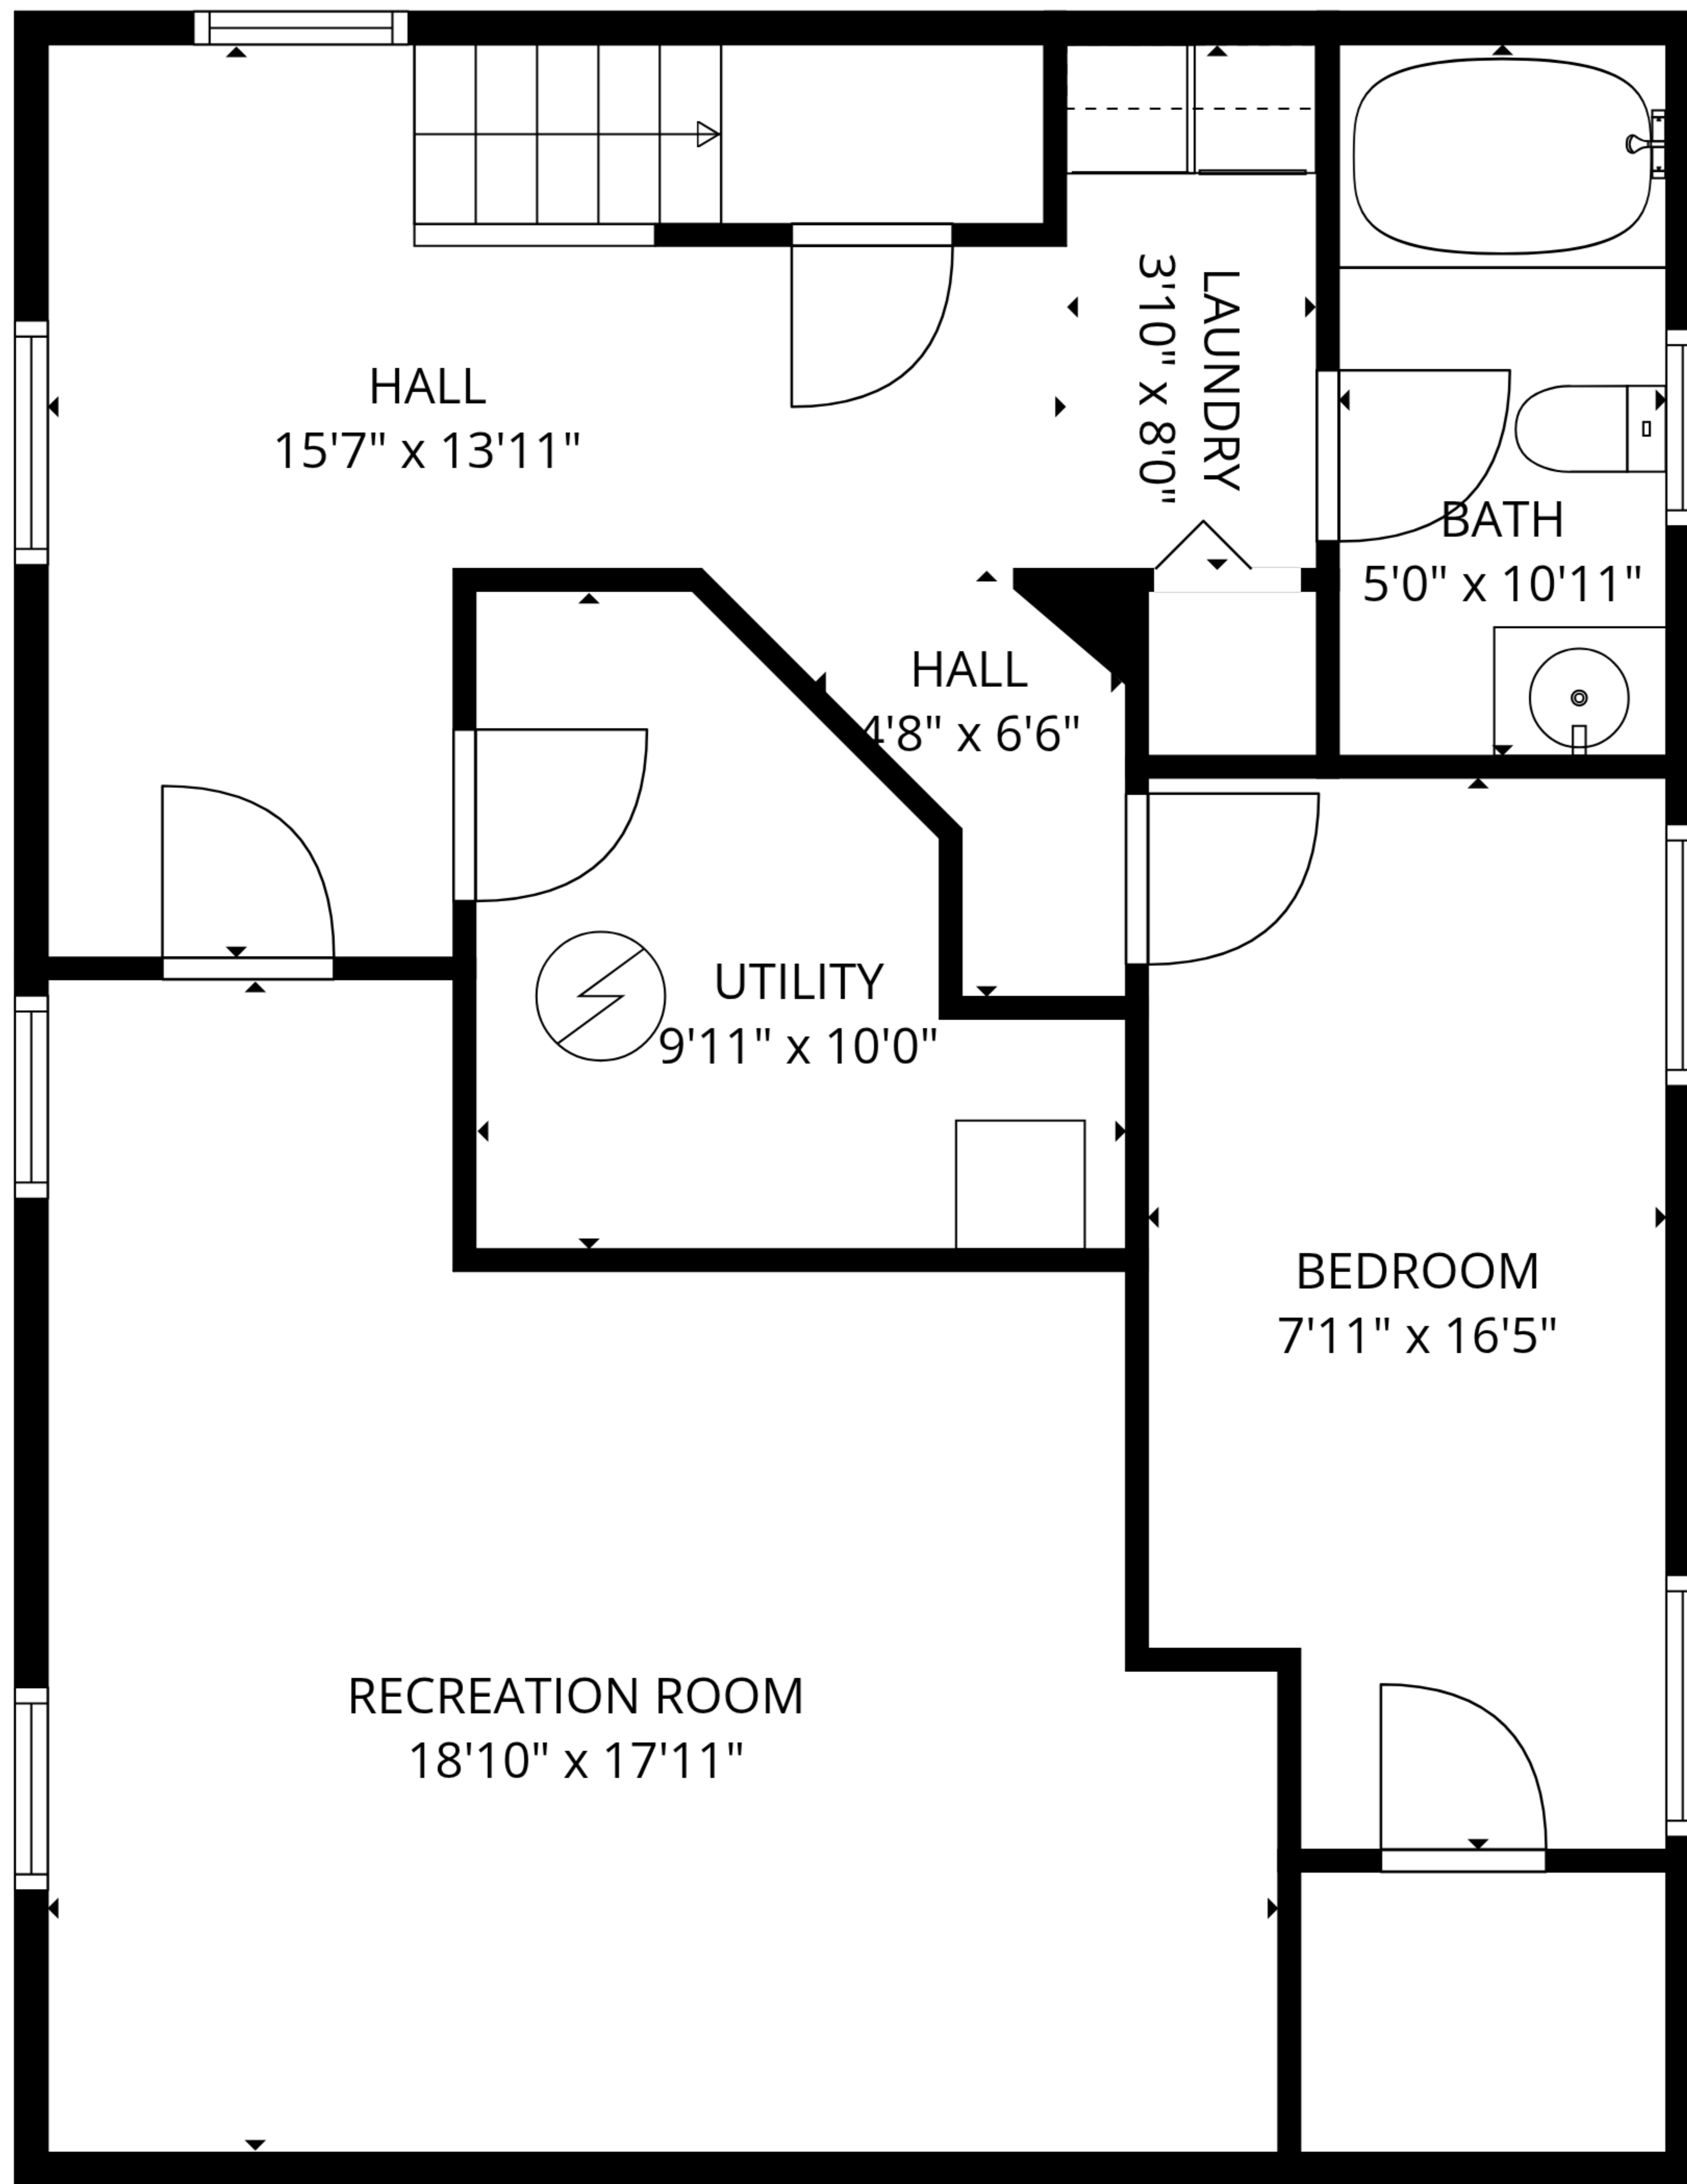

TOTAL: 1658 sq. ft
1st floor: 724 sq. ft, 2nd floor: 934 sq. ft
EXCLUDED AREAS: UTILITY: 74 sq. ft, WALLS: 120 sq. ft

SIZES AND DIMENSIONS ARE APPROXIMATE, ACTUAL MAY VARY.

TOTAL: 1658 sq. ft

1st floor: 724 sq. ft, 2nd floor: 934 sq. ft

EXCLUDED AREAS: UTILITY: 74 sq. ft, WALLS: 120 sq. ft

SIZES AND DIMENSIONS ARE APPROXIMATE, ACTUAL MAY VARY.

1st floor

2nd floor

TOTAL: 1658 sq. ft
 1st floor: 724 sq. ft, 2nd floor: 934 sq. ft
 EXCLUDED AREAS: UTILITY: 74 sq. ft, WALLS: 120 sq. ft

SIZES AND DIMENSIONS ARE APPROXIMATE, ACTUAL MAY VARY.