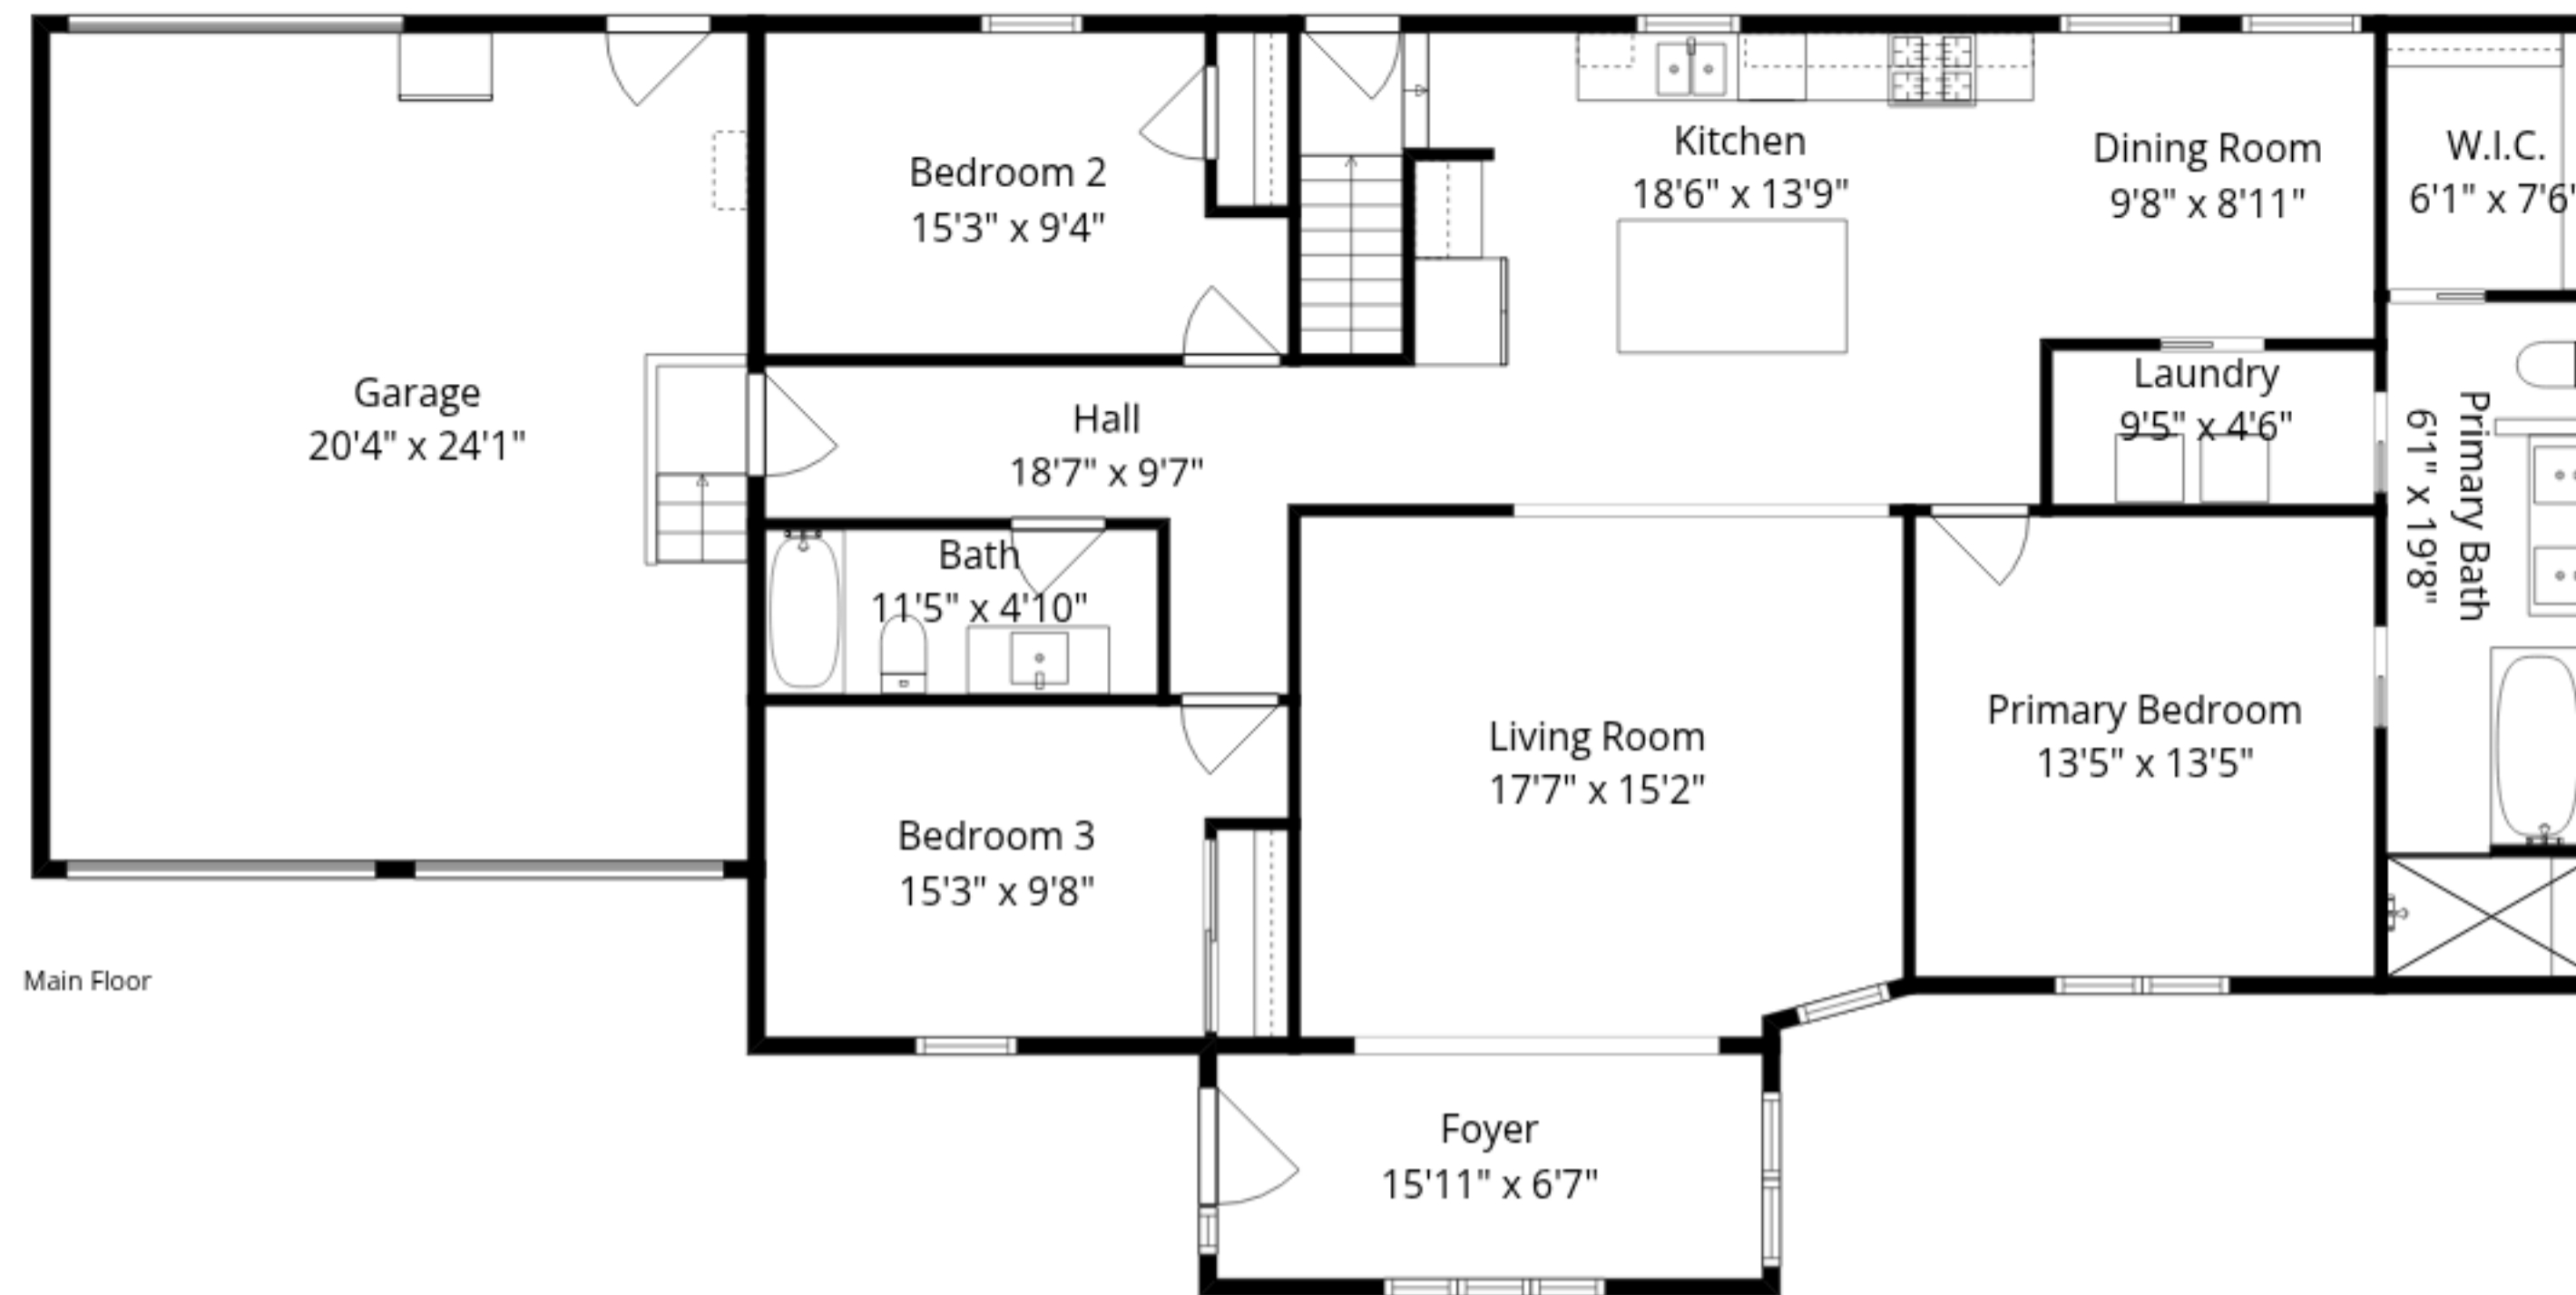

Total GLA: 1762 sq. ft | Total: 3174 sq. ft
 Lower floor: 41 sq. ft (Excluded areas 889 sq. ft)
 Main floor: 1721 sq. ft (Excluded areas 523 sq. ft)

Sizes And Dimensions Are Approximate. Actual May Vary.