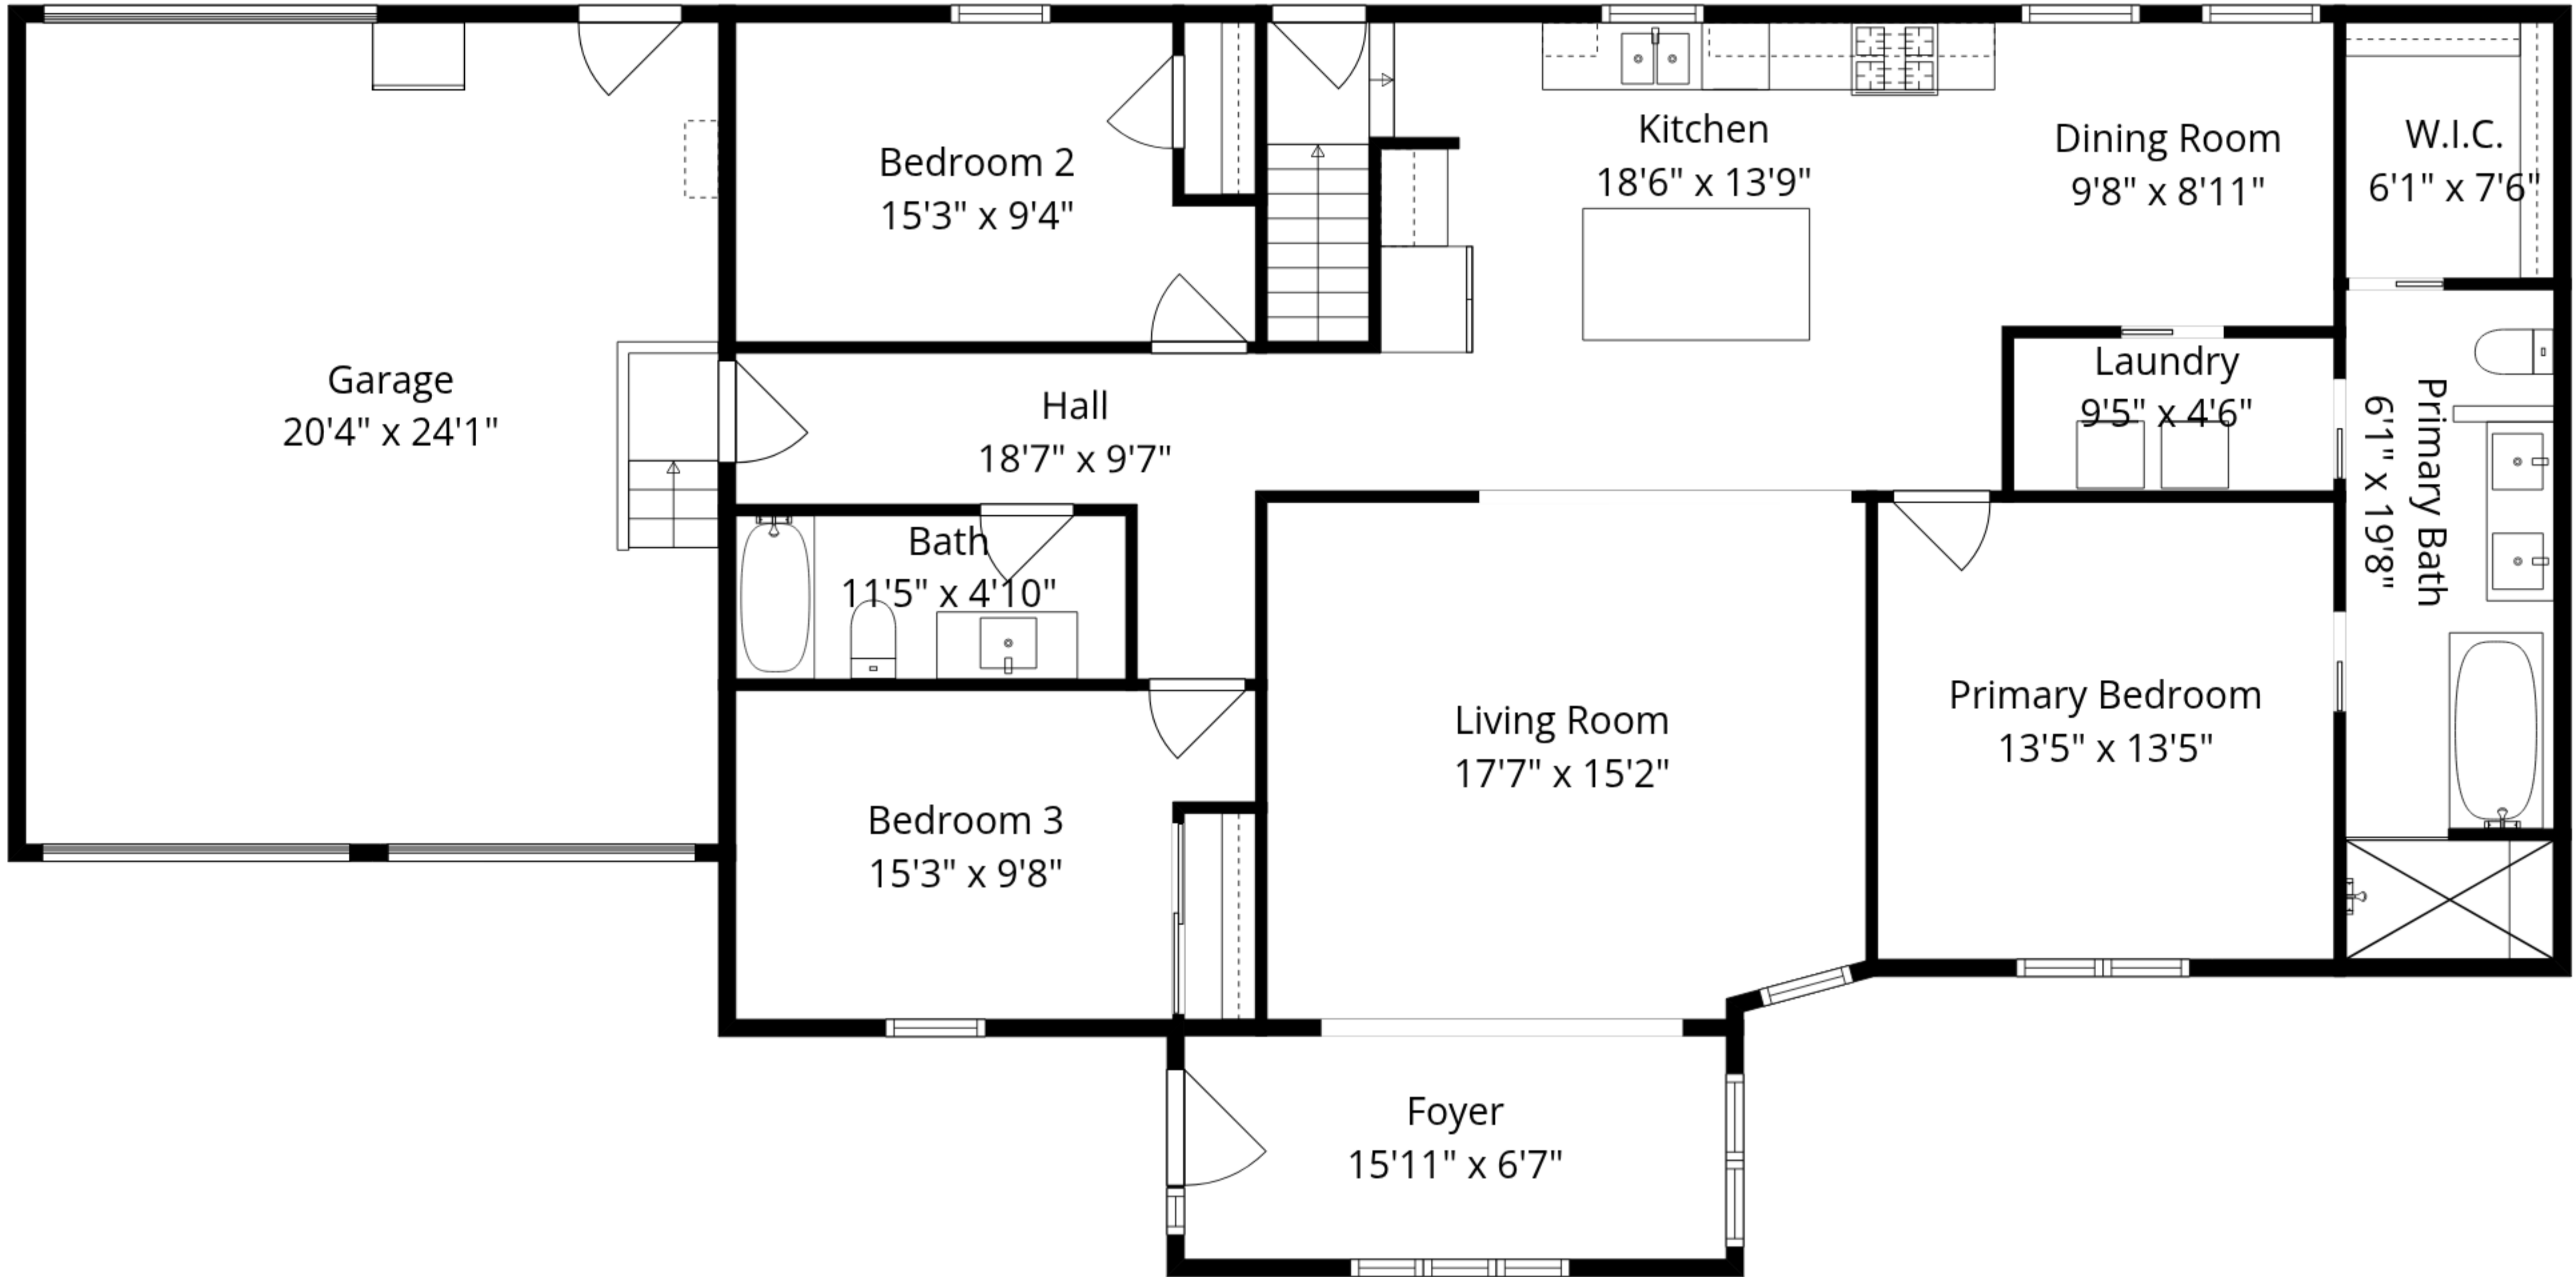

Total GLA: 1762 sq. ft | Total: 3174 sq. ft
 Lower floor: 41 sq. ft (Excluded areas 889 sq. ft)
 Main floor: 1721 sq. ft (Excluded areas 523 sq. ft)

Sizes And Dimensions Are Approximate. Actual May Vary.