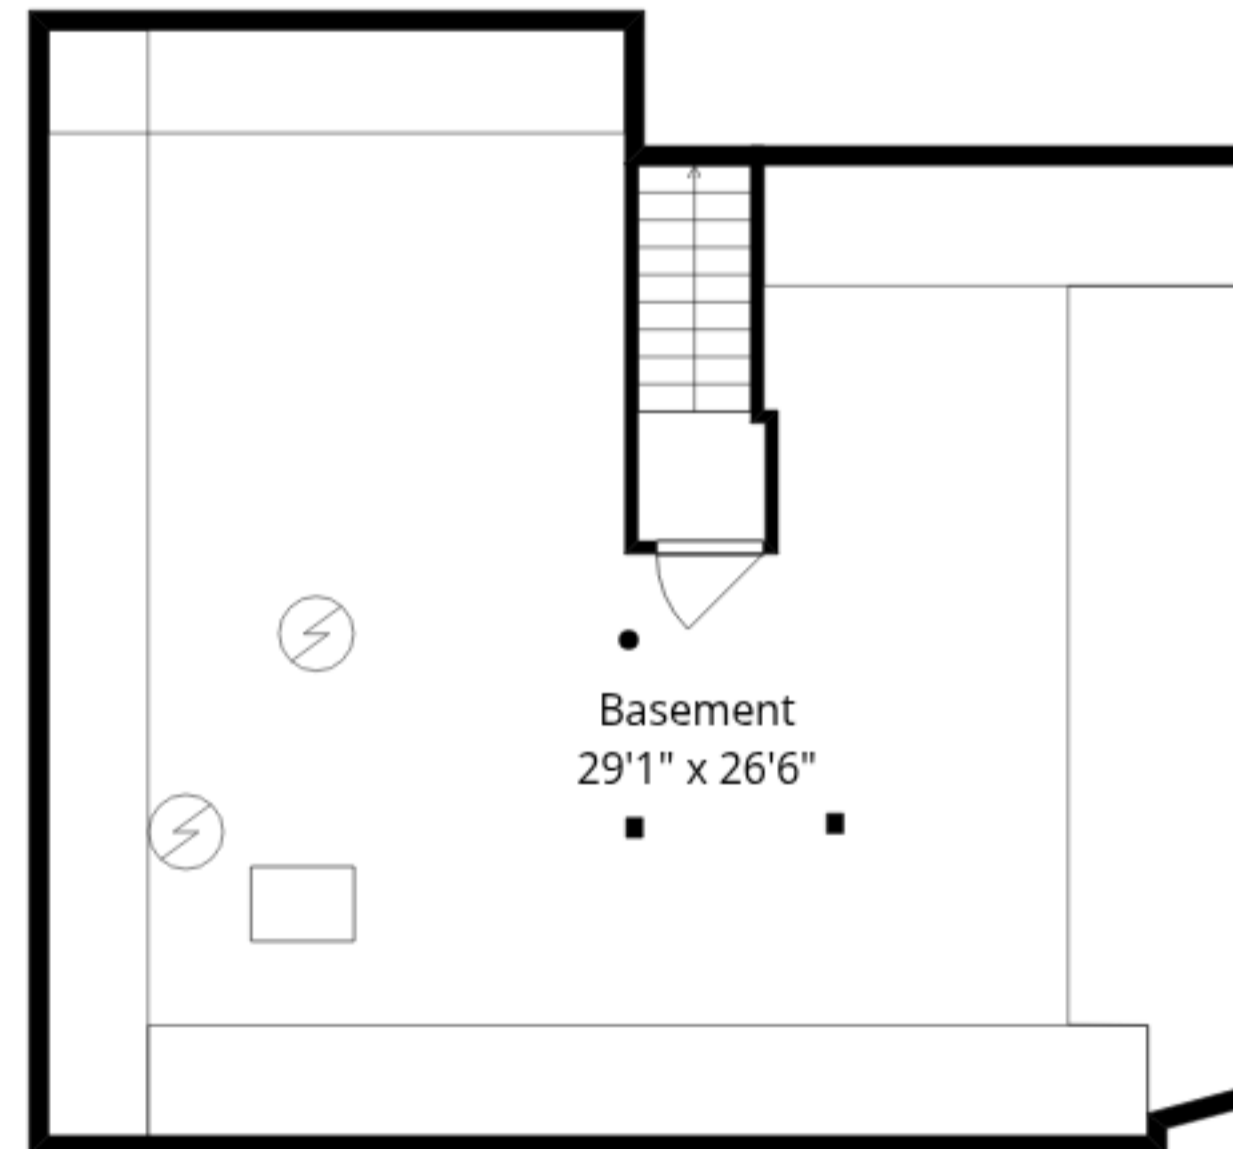

Total GLA: 1762 sq. ft | Total: 3174 sq. ft
 Lower floor: 41 sq. ft (Excluded areas 889 sq. ft)
 Main floor: 1721 sq. ft (Excluded areas 523 sq. ft)

Sizes And Dimensions Are Approximate. Actual May Vary.