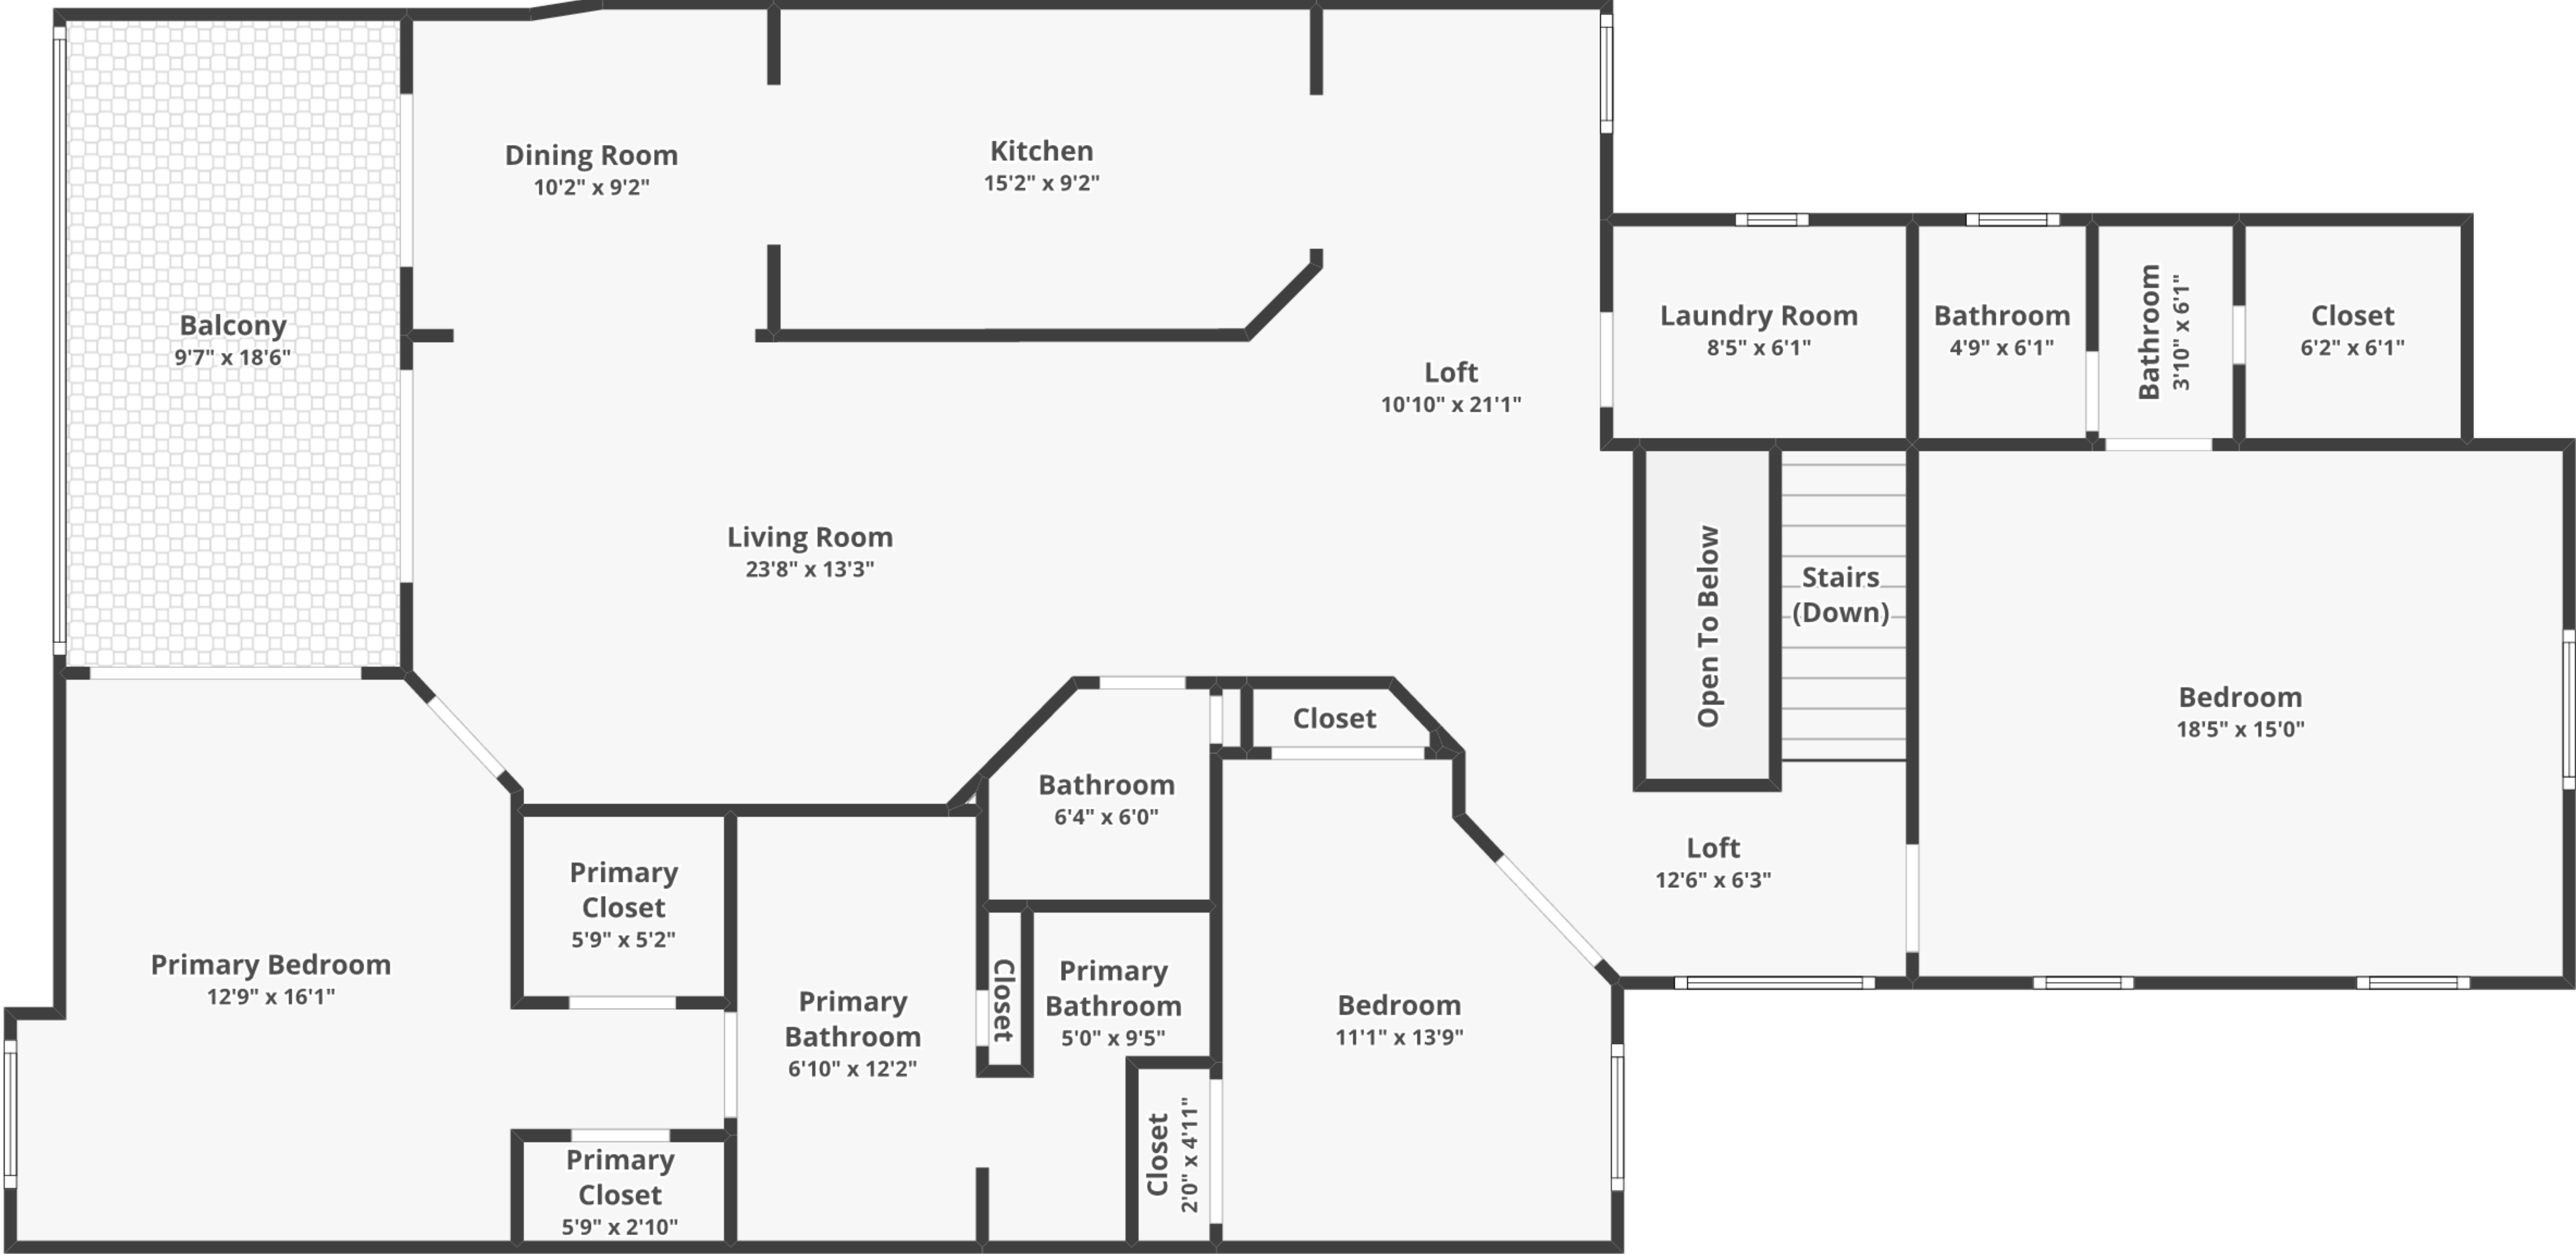

2309 Jessie Harbor Dr, Osprey, FL 34229

Floor 2

Floor plans are for informational purposes only and not for construction or design use. Measurements are approximate, and square footage may include finished and unfinished areas.