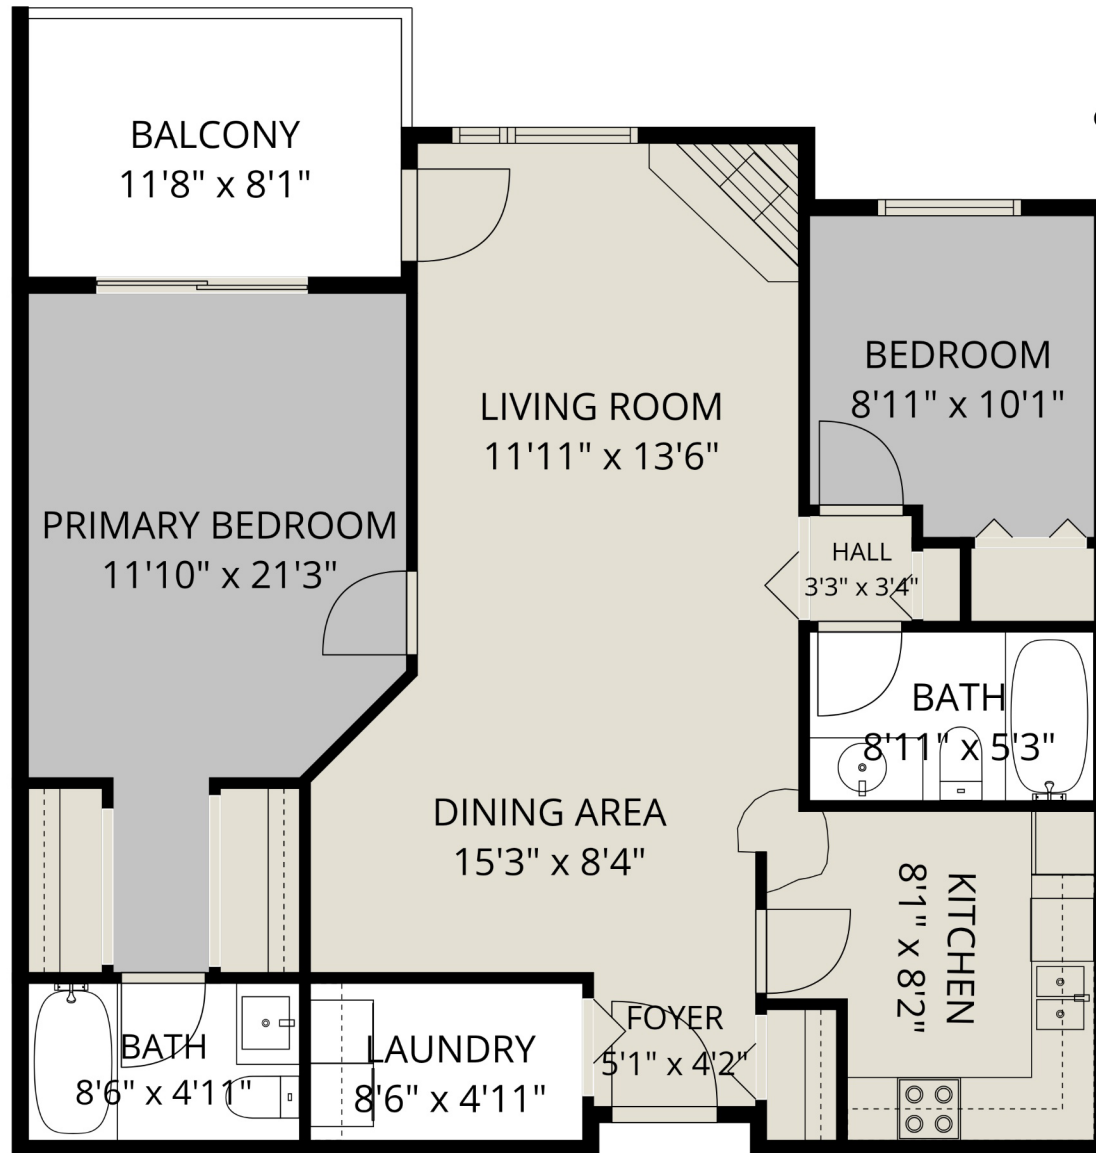

CENTURY 21

20200 54a Ave

Danielle Bures  
6047988890

daniellebures@hotmail.com

Estimated Areas:

Main Floor: 1007 sq. ft

Total: 1007 Sq. Ft

Measurements and plans provided by:  
**SPOTLIGHT MEDIA**

E&O Insured. For advertising purposes only. Not intended for architectural or construction use. Floorplan and measurements are approximate within +/- 2% tolerance.