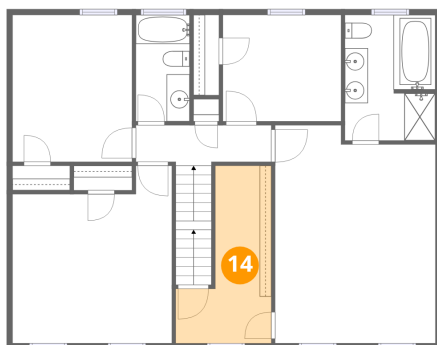

11 Floor 2 - Foyer

Dimensions: 8'3" x 13'8"
Area: 113 sq. ft
Counted as living area: Yes

Heated: Yes
Finished: Yes
Enclosed: Yes
Contiguous: Yes
Permitted: Yes
Wet space: No
Addition: No
Conversion: No

1048 Brigade Place, Forest, Bedford County, Virginia, United States, 24551

12 Floor 2 - Kitchen

Dimensions: 13'5" x 15'4"
Area: 206 sq. ft
Counted as living area: Yes

Heated: Yes
Finished: Yes
Enclosed: Yes
Contiguous: Yes
Permitted: Yes
Wet space: No
Addition: No
Conversion: No

13 Floor 2 - Laundry

Dimensions: 5'8" x 6'5"
Area: 36 sq. ft
Counted as living area: Yes

Heated: Yes
Finished: Yes
Enclosed: Yes
Contiguous: Yes
Permitted: Yes
Wet space: No
Addition: No
Conversion: No

14 Floor 3 - W.I.C.