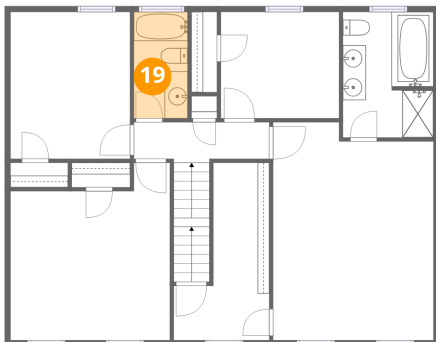

19 Floor 3 - Bath

Dimensions: 4'8" x 9'3"
Area: 43 sq. ft
Counted as living area: Yes

Heated: Yes
Finished: Yes
Enclosed: Yes
Contiguous: Yes
Permitted: Yes
Wet space: Yes
Addition: No
Conversion: No