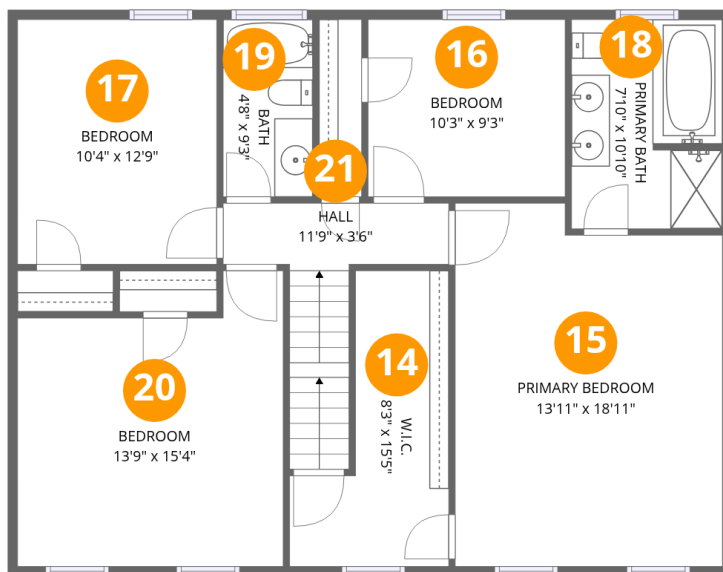

 **1**
Half baths

 **1**
Garages

1048 Brigade Place, Forest, Bedford County, Virginia, United States, 24551

Room dimensions

Floor 1 Below grade

Total:527sqft

Excluded: 425sqft

#		Dimensions	sqft	Counted as living area
1	Utility	4'9" x 10'7"	50 sq. ft	No
2	Garage	14'0" x 26'8"	374 sq. ft	No
3	Bath	4'10" x 8'6"	41 sq. ft	Yes
4	Recreation Room	21'7" x 23'0"	495 sq. ft	Yes
5	Hall	13'1" x 4'3"	55 sq. ft	Yes

Home data report

1048 Brigade Place, Forest, Bedford County, Virginia, United States, 24551

Room dimensions

Floor 2

Total:983sqft

Excluded: 167sqft

#		Dimensions	sqft	Counted as living area
6	Bath	5'8" x 5'1"	29 sq. ft	Yes
7	Living Room	13'10" x 11'1"	153 sq. ft	Yes
8	Dining Area	13'11" x 11'1"	154 sq. ft	Yes
9	Deck	13'10" x 11'5"	158 sq. ft	No
10	Great Room	22'9" x 15'4"	348 sq. ft	Yes
11	Foyer	8'3" x 13'8"	113 sq. ft	Yes
12	Kitchen	13'5" x 15'4"	206 sq. ft	Yes
13	Laundry	5'8" x 6'5"	36 sq. ft	Yes

1048 Brigade Place, Forest, Bedford County, Virginia, United States, 24551

Room dimensions

Floor 3

Total:1043sqft Excluded: 0sqft

#		Dimensions	sqft	Counted as living area
14	W.I.C.	8'3" x 15'5"	127 sq. ft	Yes
15	Primary Bedroom	13'11" x 18'11"	263 sq. ft	Yes
16	Bedroom	10'3" x 9'3"	94 sq. ft	Yes
17	Bedroom	10'4" x 12'9"	131 sq. ft	Yes
18	Primary Bath	7'10" x 10'10"	85 sq. ft	Yes
19	Bath	4'8" x 9'3"	43 sq. ft	Yes
20	Bedroom	13'9" x 15'4"	212 sq. ft	Yes
21	Hall	11'9" x 3'6"	41 sq. ft	Yes

Home data report

1048 Brigade Place, Forest, Bedford County, Virginia, United States, 24551

Room dimensions

Floor 4

Total:474sqft

Excluded: 287sqft

#		Dimensions	sqft	Counted as living area
22	Attic	13'9" x 20'8"	285 sq. ft	No
23	Bonus Room	22'6" x 20'8"	466 sq. ft	Yes