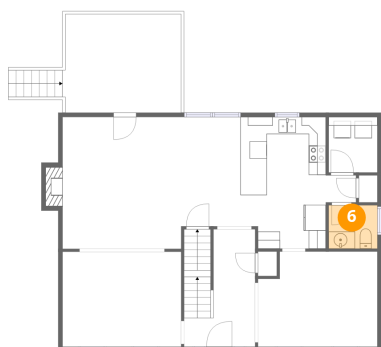

6 Floor 2 - Bath

Dimensions: 5'8" x 5'1"
Area: 29 sq. ft
Counted as living area: Yes

Heated: Yes
Finished: Yes
Enclosed: Yes
Contiguous: Yes
Permitted: Yes
Wet space: Yes
Addition: No
Conversion: No