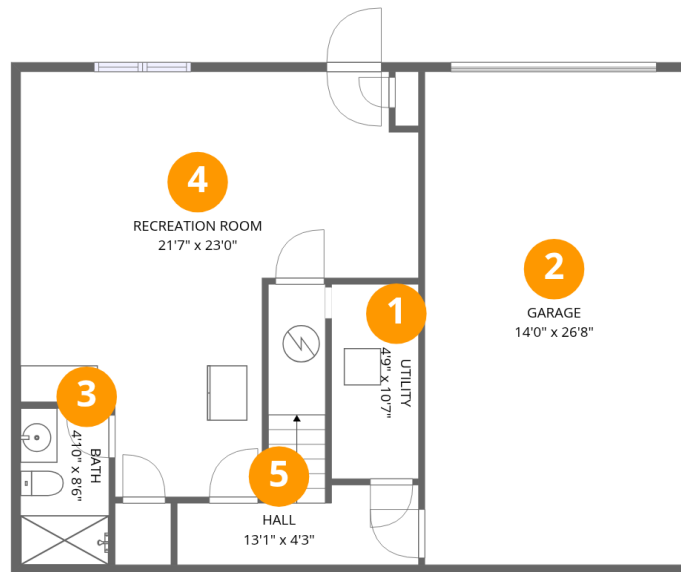

Home data report

1048 Brigade Place, Forest, Bedford County, Virginia, United States, 24551

Total Area: 3027 sq. ft

Basement: 527 sq. ft, 1st Floor: 983 sq. ft, 2nd Floor: 1043 sq. ft, 3rd Floor: 474 sq. ft

Excluded: Garage 375 sq. ft, Utility 50 sq. ft, Deck 156 sq. ft, Fireplace 11 sq. ft, Attic 287 sq. ft, Walls: 258 sq. ft

Property summary

 **4** Floors

 **4** Bedrooms

 **3** Bathrooms

Home data report

1048 Brigade Place, Forest, Bedford County, Virginia, United States, 24551

 **1**
Half baths

 **1**
Garages

1048 Brigade Place, Forest, Bedford County, Virginia, United States, 24551

Room dimensions

Floor 1 Below grade

Total:527sqft

Excluded: 425sqft

#		Dimensions	sqft	Counted as living area
1	Utility	4'9" x 10'7"	50 sq. ft	No
2	Garage	14'0" x 26'8"	374 sq. ft	No
3	Bath	4'10" x 8'6"	41 sq. ft	Yes
4	Recreation Room	21'7" x 23'0"	495 sq. ft	Yes
5	Hall	13'1" x 4'3"	55 sq. ft	Yes

Home data report

1048 Brigade Place, Forest, Bedford County, Virginia, United States, 24551

Room dimensions

Floor 2

Total:983sqft

Excluded: 167sqft

#		Dimensions	sqft	Counted as living area
6	Bath	5'8" x 5'1"	29 sq. ft	Yes
7	Living Room	13'10" x 11'1"	153 sq. ft	Yes
8	Dining Area	13'11" x 11'1"	154 sq. ft	Yes
9	Deck	13'10" x 11'5"	158 sq. ft	No
10	Great Room	22'9" x 15'4"	348 sq. ft	Yes
11	Foyer	8'3" x 13'8"	113 sq. ft	Yes
12	Kitchen	13'5" x 15'4"	206 sq. ft	Yes
13	Laundry	5'8" x 6'5"	36 sq. ft	Yes