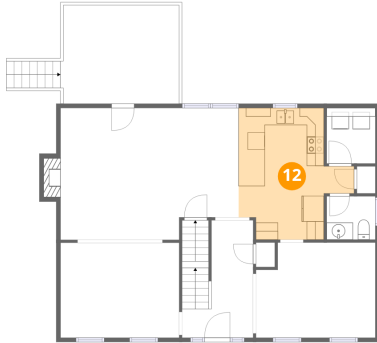

1048 Brigade Place, Forest, Bedford County, Virginia, United States, 24551

12 Floor 2 - Kitchen

Dimensions: 13'5" x 15'4"
Area: 206 sq. ft
Counted as living area: Yes

Heated: Yes
Finished: Yes
Enclosed: Yes
Contiguous: Yes
Permitted: Yes
Wet space: No
Addition: No
Conversion: No