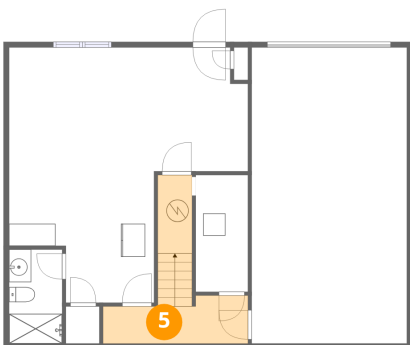

5 Floor 1 - Hall

Dimensions: 13'1" x 4'3"
Area: 55 sq. ft
Counted as living area: Yes

Heated: Yes
Finished: Yes
Enclosed: Yes
Contiguous: Yes
Permitted: Yes
Wet space: No
Addition: No
Conversion: No