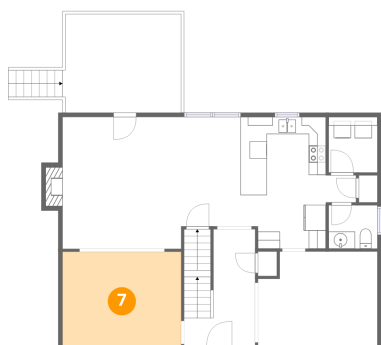

Heated: Yes
Finished: Yes
Enclosed: Yes
Contiguous: Yes
Permitted: Yes
Wet space: No
Addition: No
Conversion: No

6 Floor 2 - Bath

Dimensions: 5'8" x 5'1"
Area: 29 sq. ft
Counted as living area: Yes

Heated: Yes
Finished: Yes
Enclosed: Yes
Contiguous: Yes
Permitted: Yes
Wet space: Yes
Addition: No
Conversion: No

7 Floor 2 - Living Room

Dimensions: 13'10" x 11'1"
Area: 153 sq. ft
Counted as living area: Yes

Heated: Yes
Finished: Yes
Enclosed: Yes
Contiguous: Yes
Permitted: Yes
Wet space: No
Addition: No
Conversion: No