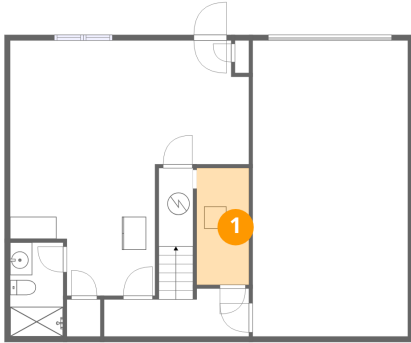

1048 Brigade Place, Forest, Bedford County, Virginia, United States, 24551

Room dimensions

Floor 3

Total:1043sqft Excluded: 0sqft

#		Dimensions	sqft	Counted as living area
14	W.I.C.	8'3" x 15'5"	127 sq. ft	Yes
15	Primary Bedroom	13'11" x 18'11"	263 sq. ft	Yes
16	Bedroom	10'3" x 9'3"	94 sq. ft	Yes
17	Bedroom	10'4" x 12'9"	131 sq. ft	Yes
18	Primary Bath	7'10" x 10'10"	85 sq. ft	Yes
19	Bath	4'8" x 9'3"	43 sq. ft	Yes
20	Bedroom	13'9" x 15'4"	212 sq. ft	Yes
21	Hall	11'9" x 3'6"	41 sq. ft	Yes

Home data report

1048 Brigade Place, Forest, Bedford County, Virginia, United States, 24551

Room dimensions

Floor 4

Total:474sqft

Excluded: 287sqft

#		Dimensions	sqft	Counted as living area
22	Attic	13'9" x 20'8"	285 sq. ft	No
23	Bonus Room	22'6" x 20'8"	466 sq. ft	Yes

1048 Brigade Place, Forest, Bedford County, Virginia, United States, 24551

1 Floor 1 - Utility

Dimensions: 4'9" x 10'7"
Area: 50 sq. ft
Counted as living area: No

Heated: Yes
Finished: No
Enclosed: Yes
Contiguous: Yes
Permitted: Yes
Wet space: No
Addition: No
Conversion: No