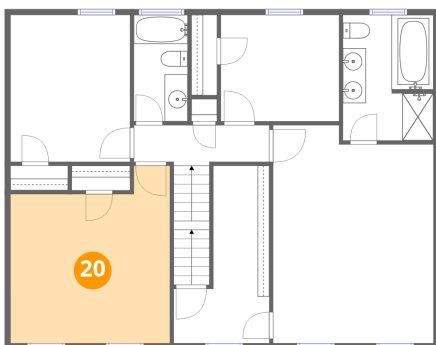

20 Floor 3 - Bedroom

Dimensions: 13'9" x 15'4"
Area: 212 sq. ft
Counted as living area: Yes

Heated: Yes
Finished: Yes
Enclosed: Yes
Contiguous: Yes
Permitted: Yes
Wet space: No
Addition: No
Conversion: No