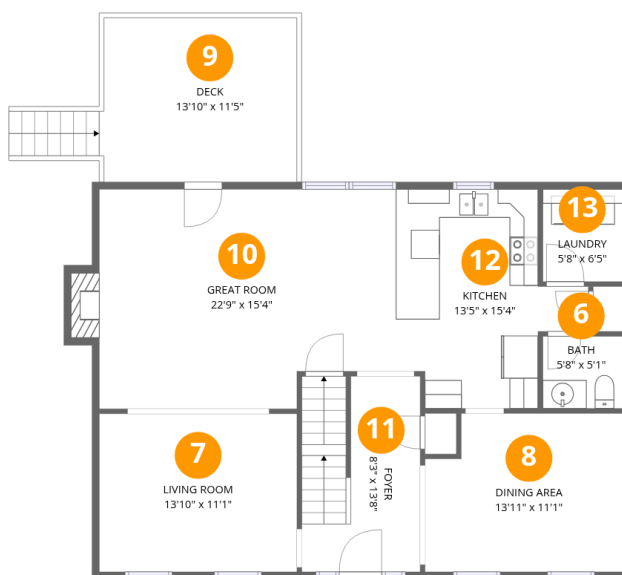

Excluded: Garage 375 sq. ft, Utility 50 sq. ft, Deck 156 sq. ft, Fireplace 11 sq. ft, Attic 287 sq. ft, Walls: 258 sq. ft

Property summary

 **4** Floors

 **4** Bedrooms

 **3** Bathrooms

Home data report

1048 Brigade Place, Forest, Bedford County, Virginia, United States, 24551

 **1**
Half baths

 **1**
Garages

1048 Brigade Place, Forest, Bedford County, Virginia, United States, 24551

Room dimensions

Floor 1 Below grade

Total:527sqft

Excluded: 425sqft

#		Dimensions	sqft	Counted as living area
1	Utility	4'9" x 10'7"	50 sq. ft	No
2	Garage	14'0" x 26'8"	374 sq. ft	No
3	Bath	4'10" x 8'6"	41 sq. ft	Yes
4	Recreation Room	21'7" x 23'0"	495 sq. ft	Yes
5	Hall	13'1" x 4'3"	55 sq. ft	Yes

Home data report

1048 Brigade Place, Forest, Bedford County, Virginia, United States, 24551

Room dimensions

Floor 2

Total:983sqft

Excluded: 167sqft

#		Dimensions	sqft	Counted as living area
6	Bath	5'8" x 5'1"	29 sq. ft	Yes
7	Living Room	13'10" x 11'1"	153 sq. ft	Yes
8	Dining Area	13'11" x 11'1"	154 sq. ft	Yes
9	Deck	13'10" x 11'5"	158 sq. ft	No
10	Great Room	22'9" x 15'4"	348 sq. ft	Yes
11	Foyer	8'3" x 13'8"	113 sq. ft	Yes
12	Kitchen	13'5" x 15'4"	206 sq. ft	Yes
13	Laundry	5'8" x 6'5"	36 sq. ft	Yes

1048 Brigade Place, Forest, Bedford County, Virginia, United States, 24551

Room dimensions

Floor 3

Total:1043sqft Excluded: 0sqft

#		Dimensions	sqft	Counted as living area
14	W.I.C.	8'3" x 15'5"	127 sq. ft	Yes
15	Primary Bedroom	13'11" x 18'11"	263 sq. ft	Yes
16	Bedroom	10'3" x 9'3"	94 sq. ft	Yes
17	Bedroom	10'4" x 12'9"	131 sq. ft	Yes
18	Primary Bath	7'10" x 10'10"	85 sq. ft	Yes
19	Bath	4'8" x 9'3"	43 sq. ft	Yes
20	Bedroom	13'9" x 15'4"	212 sq. ft	Yes
21	Hall	11'9" x 3'6"	41 sq. ft	Yes