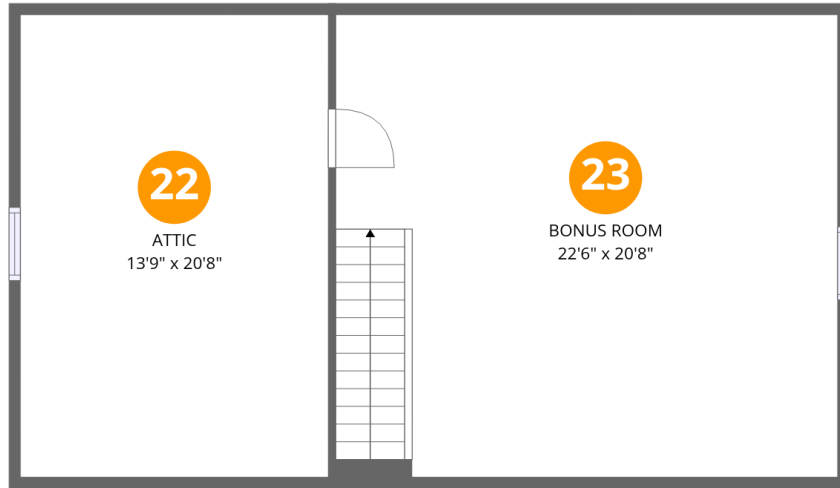

Home data report

1048 Brigade Place, Forest, Bedford County, Virginia, United States, 24551

Room dimensions

Floor 2

Total:983sqft

Excluded: 167sqft

#		Dimensions	sqft	Counted as living area
6	Bath	5'8" x 5'1"	29 sq. ft	Yes
7	Living Room	13'10" x 11'1"	153 sq. ft	Yes
8	Dining Area	13'11" x 11'1"	154 sq. ft	Yes
9	Deck	13'10" x 11'5"	158 sq. ft	No
10	Great Room	22'9" x 15'4"	348 sq. ft	Yes
11	Foyer	8'3" x 13'8"	113 sq. ft	Yes
12	Kitchen	13'5" x 15'4"	206 sq. ft	Yes
13	Laundry	5'8" x 6'5"	36 sq. ft	Yes

1048 Brigade Place, Forest, Bedford County, Virginia, United States, 24551

Room dimensions

Floor 3

Total:1043sqft Excluded: 0sqft

#		Dimensions	sqft	Counted as living area
14	W.I.C.	8'3" x 15'5"	127 sq. ft	Yes
15	Primary Bedroom	13'11" x 18'11"	263 sq. ft	Yes
16	Bedroom	10'3" x 9'3"	94 sq. ft	Yes
17	Bedroom	10'4" x 12'9"	131 sq. ft	Yes
18	Primary Bath	7'10" x 10'10"	85 sq. ft	Yes
19	Bath	4'8" x 9'3"	43 sq. ft	Yes
20	Bedroom	13'9" x 15'4"	212 sq. ft	Yes
21	Hall	11'9" x 3'6"	41 sq. ft	Yes

Home data report

1048 Brigade Place, Forest, Bedford County, Virginia, United States, 24551

Room dimensions

Floor 4

Total:474sqft

Excluded: 287sqft

#		Dimensions	sqft	Counted as living area
22	Attic	13'9" x 20'8"	285 sq. ft	No
23	Bonus Room	22'6" x 20'8"	466 sq. ft	Yes