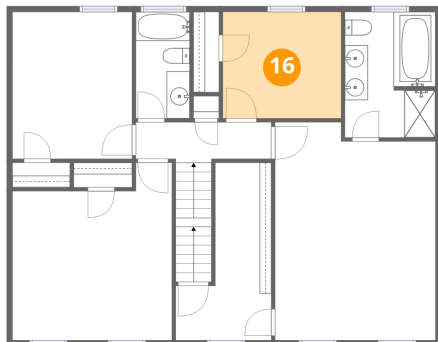

16 Floor 3 - Bedroom

Dimensions: 10'3" x 9'3"
Area: 94 sq. ft
Counted as living area: Yes

Heated: Yes
Finished: Yes
Enclosed: Yes
Contiguous: Yes
Permitted: Yes
Wet space: No
Addition: No
Conversion: No