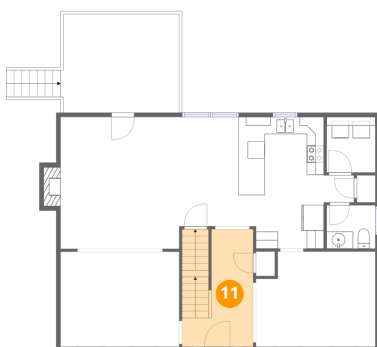

11 Floor 2 - Foyer

Dimensions: 8'3" x 13'8"
Area: 113 sq. ft
Counted as living area: Yes

Heated: Yes
Finished: Yes
Enclosed: Yes
Contiguous: Yes
Permitted: Yes
Wet space: No
Addition: No
Conversion: No