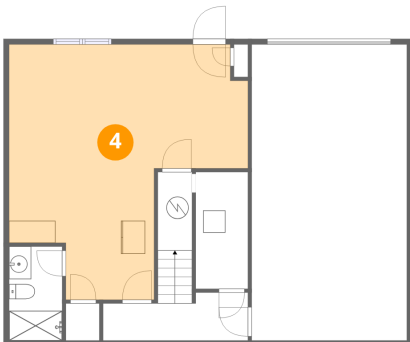

4 Floor 1 - Recreation Room

Dimensions: 21'7" x 23'0"
Area: 495 sq. ft
Counted as living area: Yes

Heated: Yes
Finished: Yes
Enclosed: Yes
Contiguous: Yes
Permitted: Yes
Wet space: No
Addition: No
Conversion: No