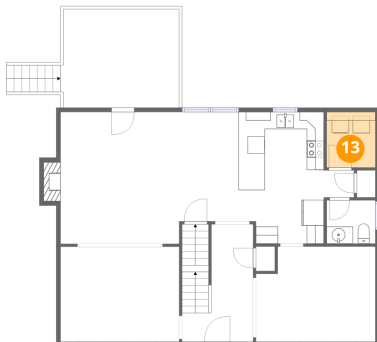

13 Floor 2 - Laundry

Dimensions: 5'8" x 6'5"
Area: 36 sq. ft
Counted as living area: Yes

Heated: Yes
Finished: Yes
Enclosed: Yes
Contiguous: Yes
Permitted: Yes
Wet space: No
Addition: No
Conversion: No