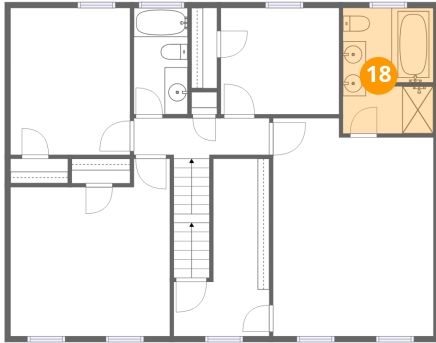

18 Floor 3 - Primary Bath

Dimensions: 7'10" x 10'10"
Area: 85 sq. ft
Counted as living area: Yes

Heated: Yes
Finished: Yes
Enclosed: Yes
Contiguous: Yes
Permitted: Yes
Wet space: Yes
Addition: No
Conversion: No