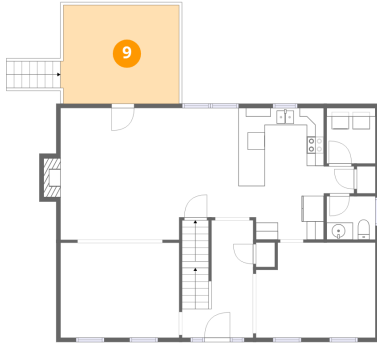

8 Floor 2 - Dining Area

Dimensions: 13'11" x 11'1"
Area: 154 sq. ft
Counted as living area: Yes

Heated: Yes
Finished: Yes
Enclosed: Yes
Contiguous: Yes
Permitted: Yes
Wet space: No
Addition: No
Conversion: No

1048 Brigade Place, Forest, Bedford County, Virginia, United States, 24551

9 Floor 2 - Deck

Dimensions: 13'10" x 11'5"
Area: 158 sq. ft
Counted as living area: No

Heated: No
Finished: No
Enclosed: No
Contiguous: Yes
Permitted: Yes
Wet space: No
Addition: No
Conversion: No