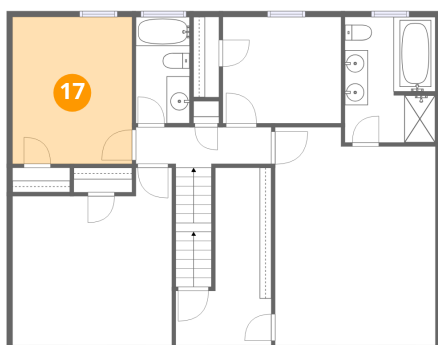

17 Floor 3 - Bedroom

Dimensions: 10'4" x 12'9"
Area: 131 sq. ft
Counted as living area: Yes

Heated: Yes
Finished: Yes
Enclosed: Yes
Contiguous: Yes
Permitted: Yes
Wet space: No
Addition: No
Conversion: No