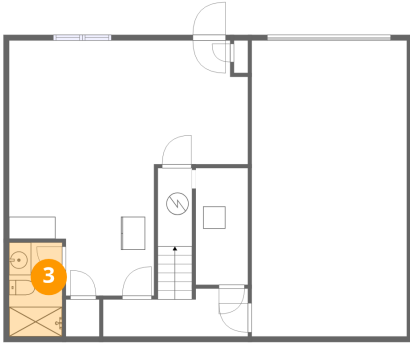

1048 Brigade Place, Forest, Bedford County, Virginia, United States, 24551

3 Floor 1 - Bath

Dimensions: 4'10" x 8'6"
Area: 41 sq. ft
Counted as living area: Yes

Heated: Yes
Finished: Yes
Enclosed: Yes
Contiguous: Yes
Permitted: Yes
Wet space: Yes
Addition: No
Conversion: No