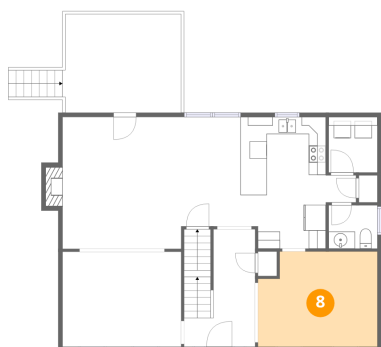

8 Floor 2 - Dining Area

Dimensions: 13'11" x 11'1"
Area: 154 sq. ft
Counted as living area: Yes

Heated: Yes
Finished: Yes
Enclosed: Yes
Contiguous: Yes
Permitted: Yes
Wet space: No
Addition: No
Conversion: No