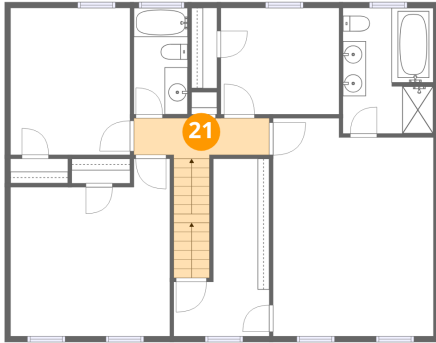

21 Floor 3 - Hall

Dimensions: 11'9" x 3'6"
Area: 41 sq. ft
Counted as living area: Yes

Heated: Yes
Finished: Yes
Enclosed: Yes
Contiguous: Yes
Permitted: Yes
Wet space: No
Addition: No
Conversion: No