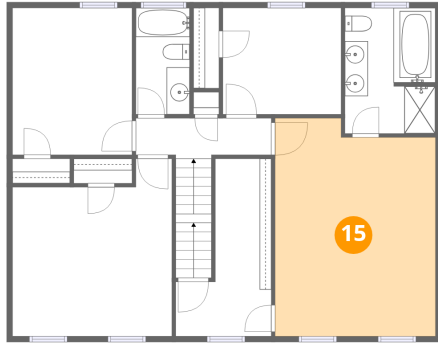

1048 Brigade Place, Forest, Bedford County, Virginia, United States, 24551

15 Floor 3 - Primary Bedroom

Dimensions: 13'11" x 18'11"
Area: 263 sq. ft
Counted as living area: Yes

Heated: Yes
Finished: Yes
Enclosed: Yes
Contiguous: Yes
Permitted: Yes
Wet space: No
Addition: No
Conversion: No