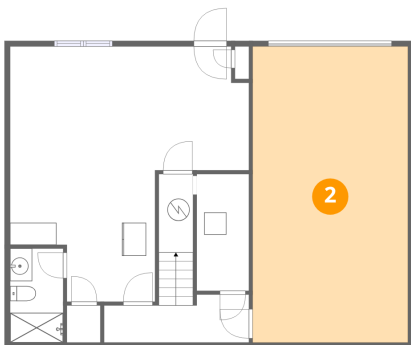

Home data report

1048 Brigade Place, Forest, Bedford County, Virginia, United States, 24551

Room dimensions

Floor 4

Total:474sqft

Excluded: 287sqft

#		Dimensions	sqft	Counted as living area
22	Attic	13'9" x 20'8"	285 sq. ft	No
23	Bonus Room	22'6" x 20'8"	466 sq. ft	Yes

1048 Brigade Place, Forest, Bedford County, Virginia, United States, 24551

1 Floor 1 - Utility

Dimensions: 4'9" x 10'7"
Area: 50 sq. ft
Counted as living area: No

Heated: Yes
Finished: No
Enclosed: Yes
Contiguous: Yes
Permitted: Yes
Wet space: No
Addition: No
Conversion: No

2 Floor 1 - Garage

Dimensions: 14'0" x 26'8"
Area: 374 sq. ft
Counted as living area: No

Heated: No
Finished: No
Enclosed: Yes
Contiguous: Yes
Permitted: Yes
Wet space: No
Addition: No
Conversion: No

1048 Brigade Place, Forest, Bedford County, Virginia, United States, 24551