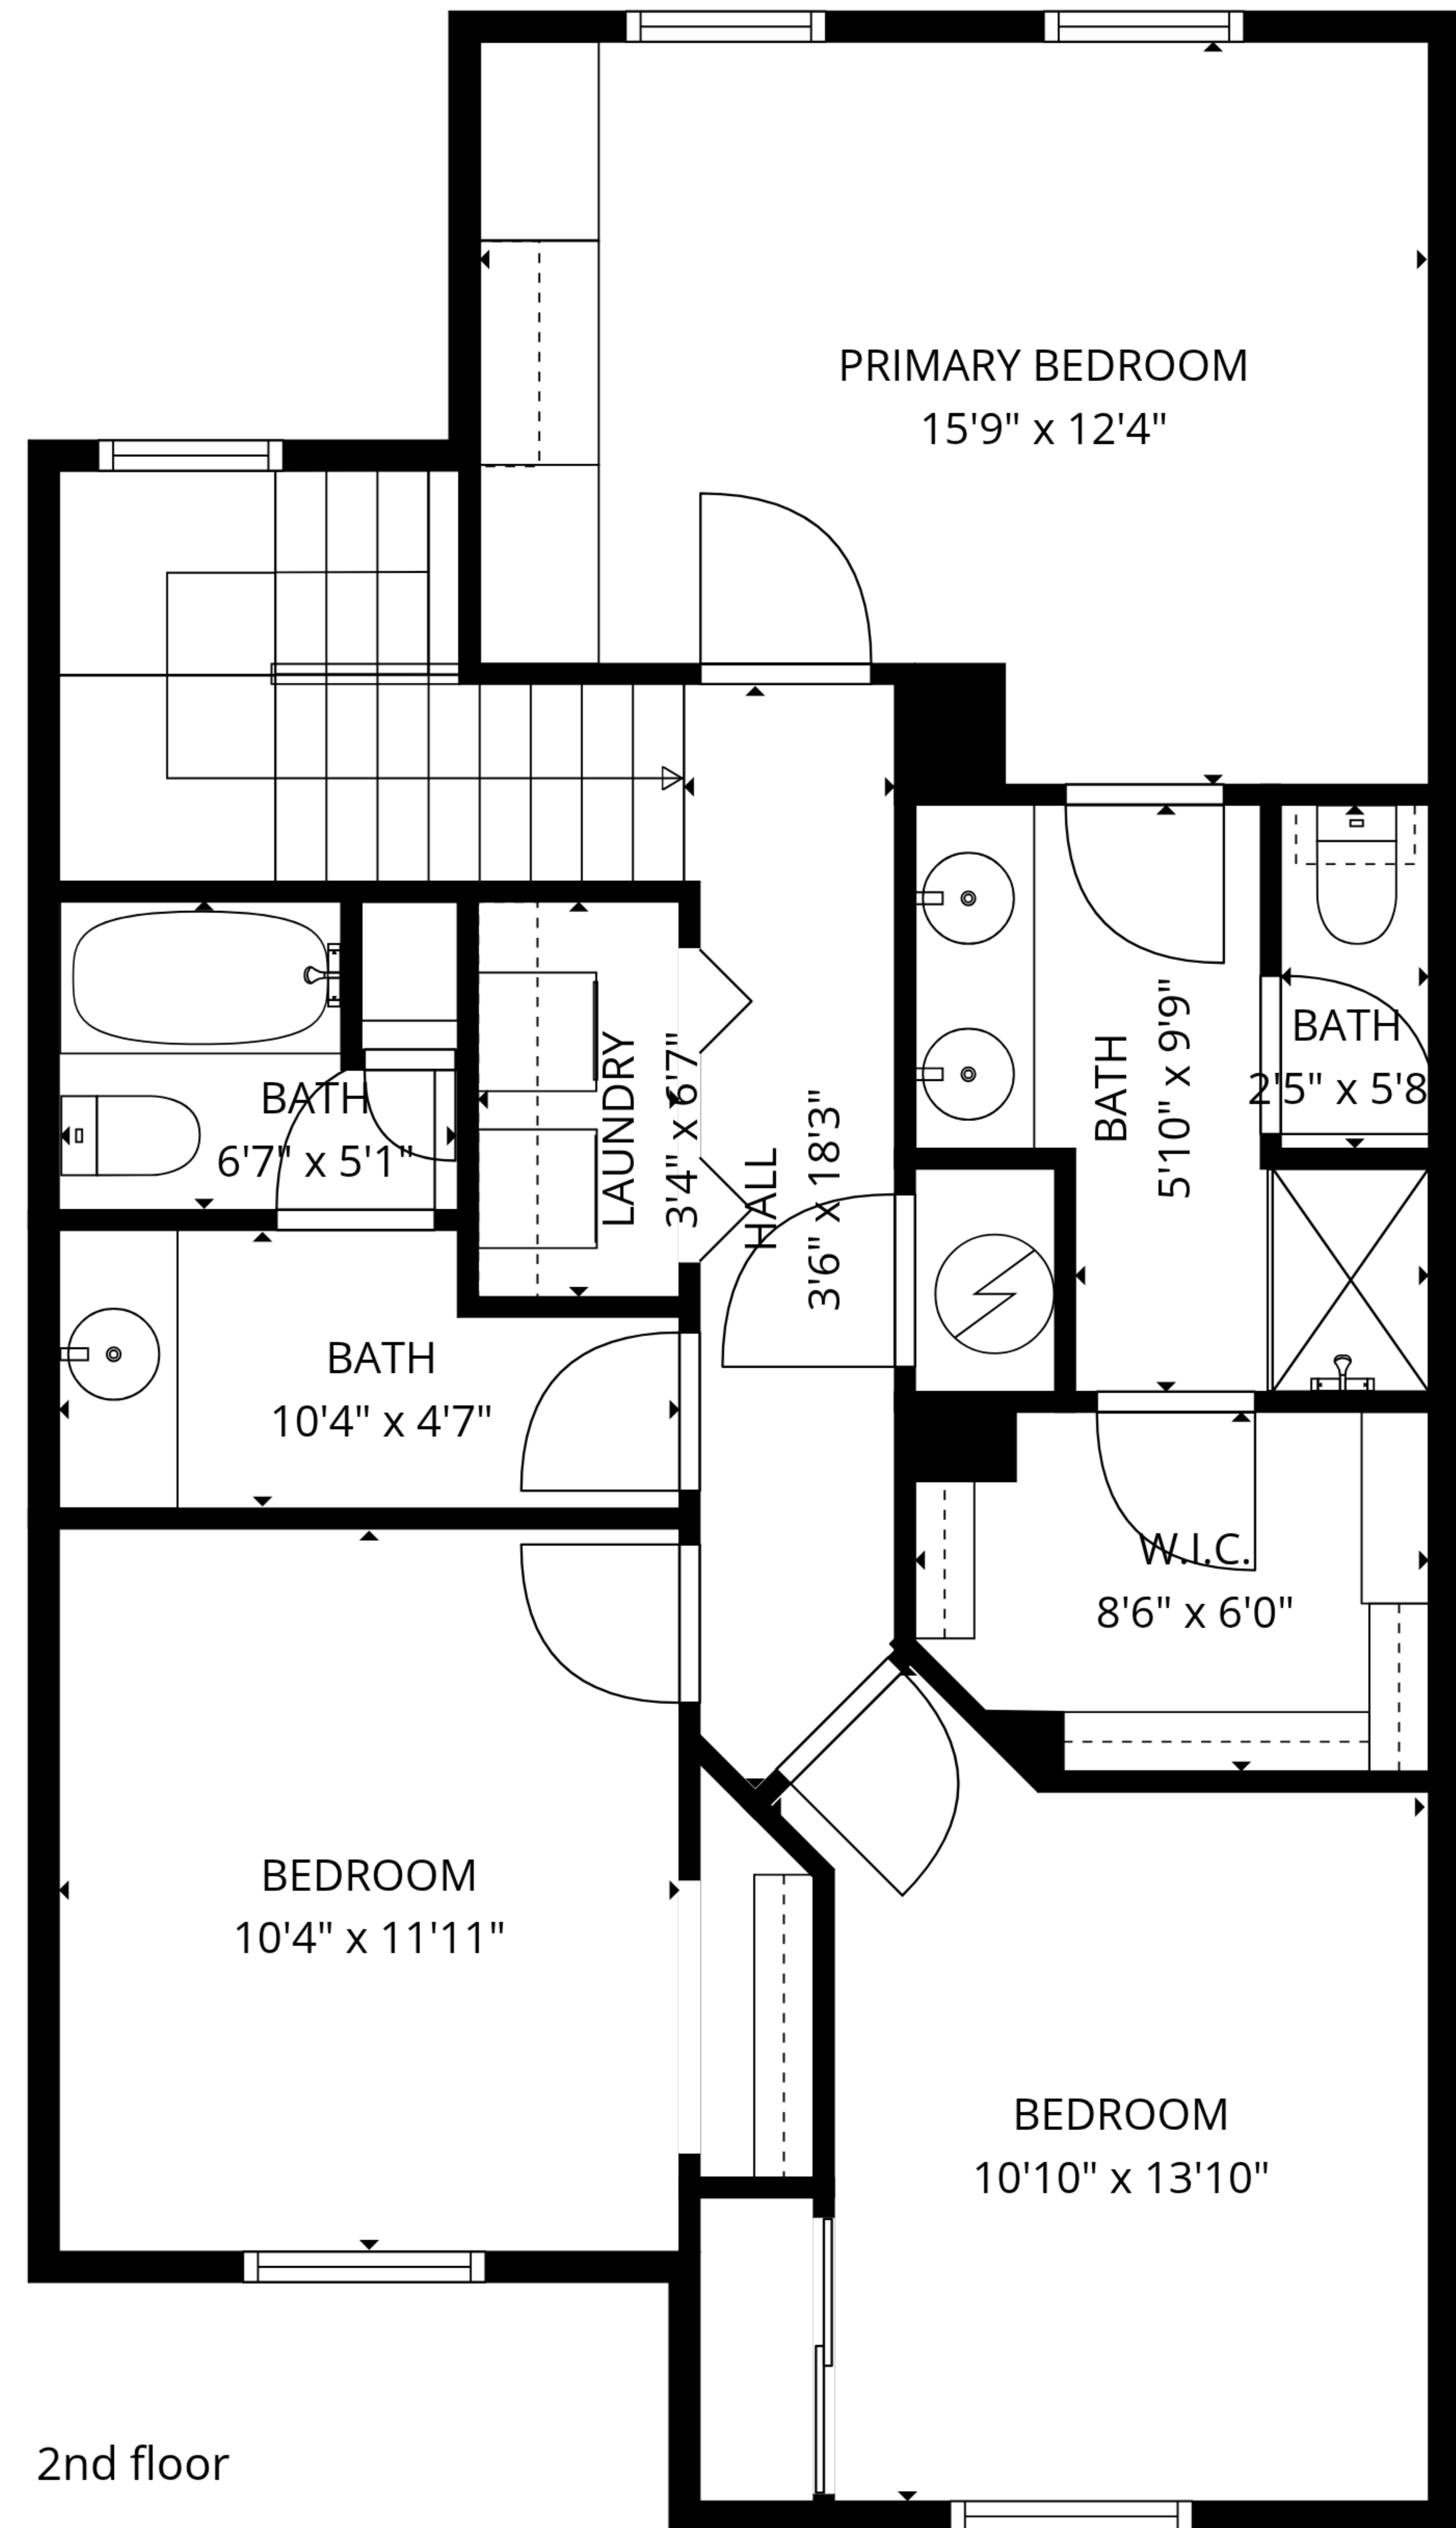

**Total GLA: 1529 sq. ft | Total: 1745 sq. ft**  
1st floor: 631 sq. ft (Excluded areas 216 sq. ft)  
2nd floor: 898 sq. ft

**Total GLA: 1529 sq. ft | Total: 1745 sq. ft**  
 1st floor: 631 sq. ft (Excluded areas 216 sq. ft)  
 2nd floor: 898 sq. ft

**Total GLA: 1529 sq. ft | Total: 1745 sq. ft**  
 1st floor: 631 sq. ft (Excluded areas 216 sq. ft)  
 2nd floor: 898 sq. ft