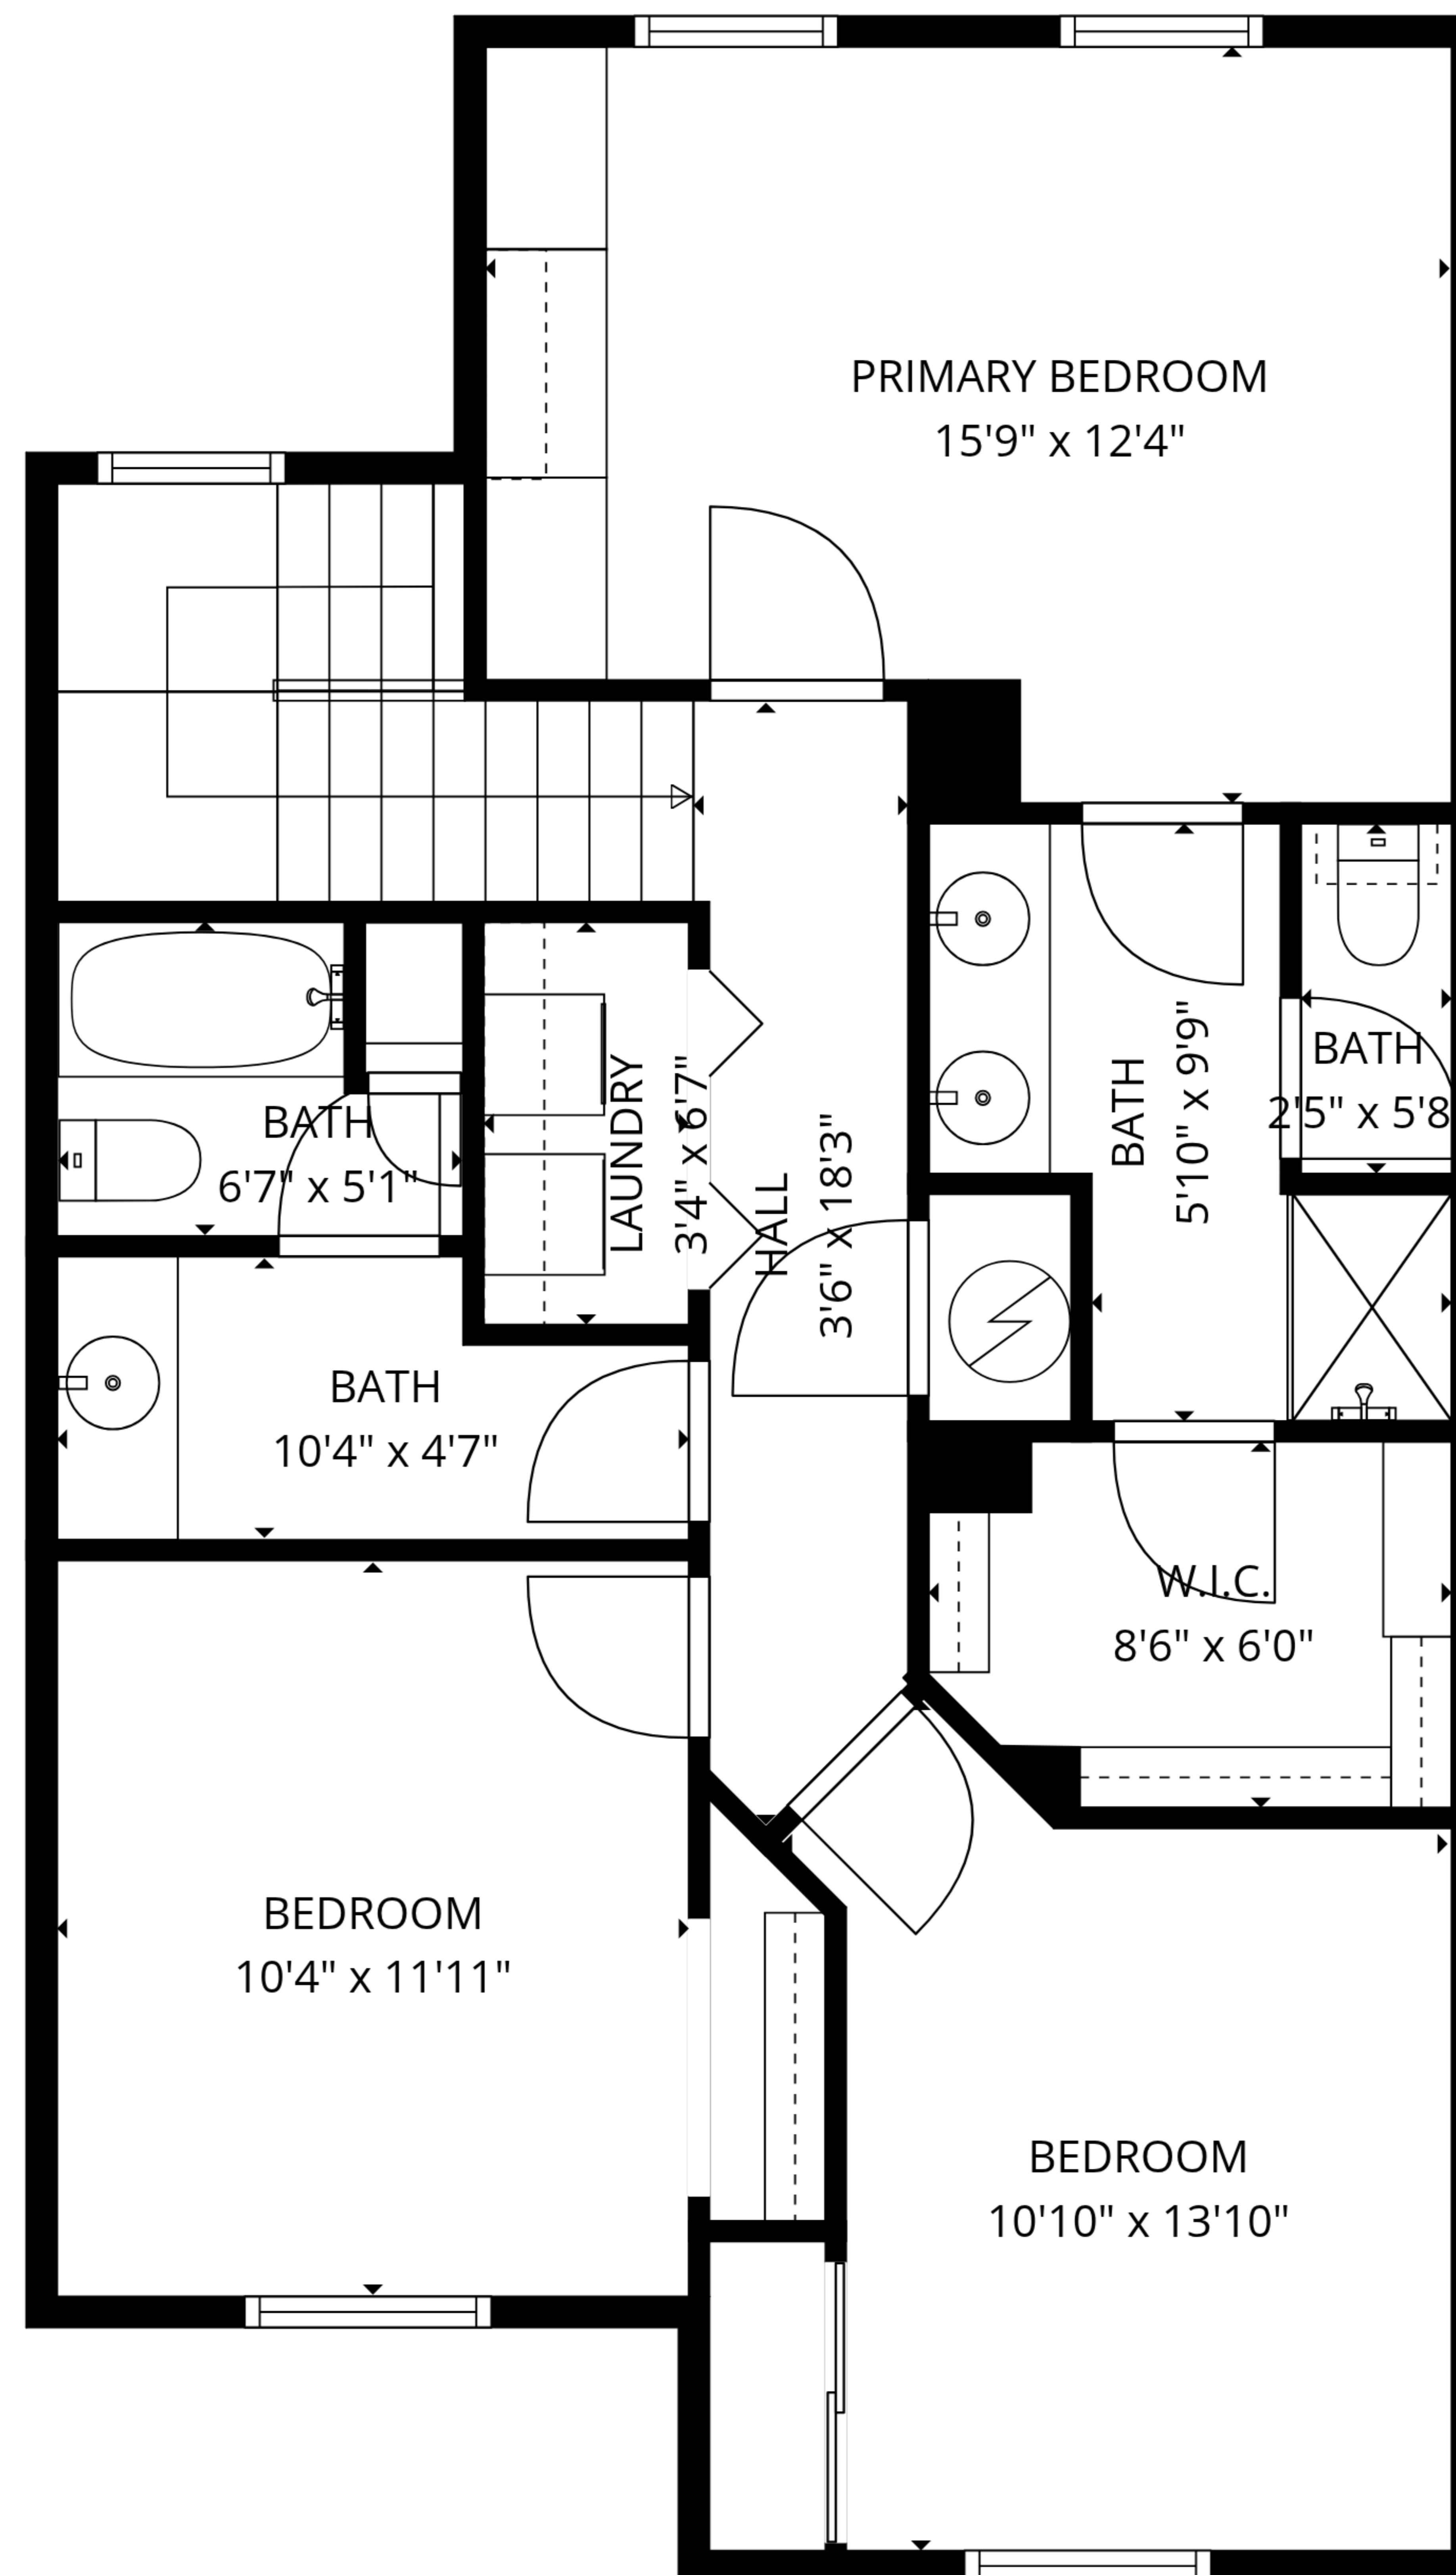

**Total GLA: 1529 sq. ft | Total: 1745 sq. ft**  
1st floor: 631 sq. ft (Excluded areas 216 sq. ft)  
2nd floor: 898 sq. ft

**Total GLA: 1529 sq. ft | Total: 1745 sq. ft**  
 1st floor: 631 sq. ft (Excluded areas 216 sq. ft)  
 2nd floor: 898 sq. ft

**Total GLA: 1529 sq. ft | Total: 1745 sq. ft**  
 1st floor: 631 sq. ft (Excluded areas 216 sq. ft)  
 2nd floor: 898 sq. ft