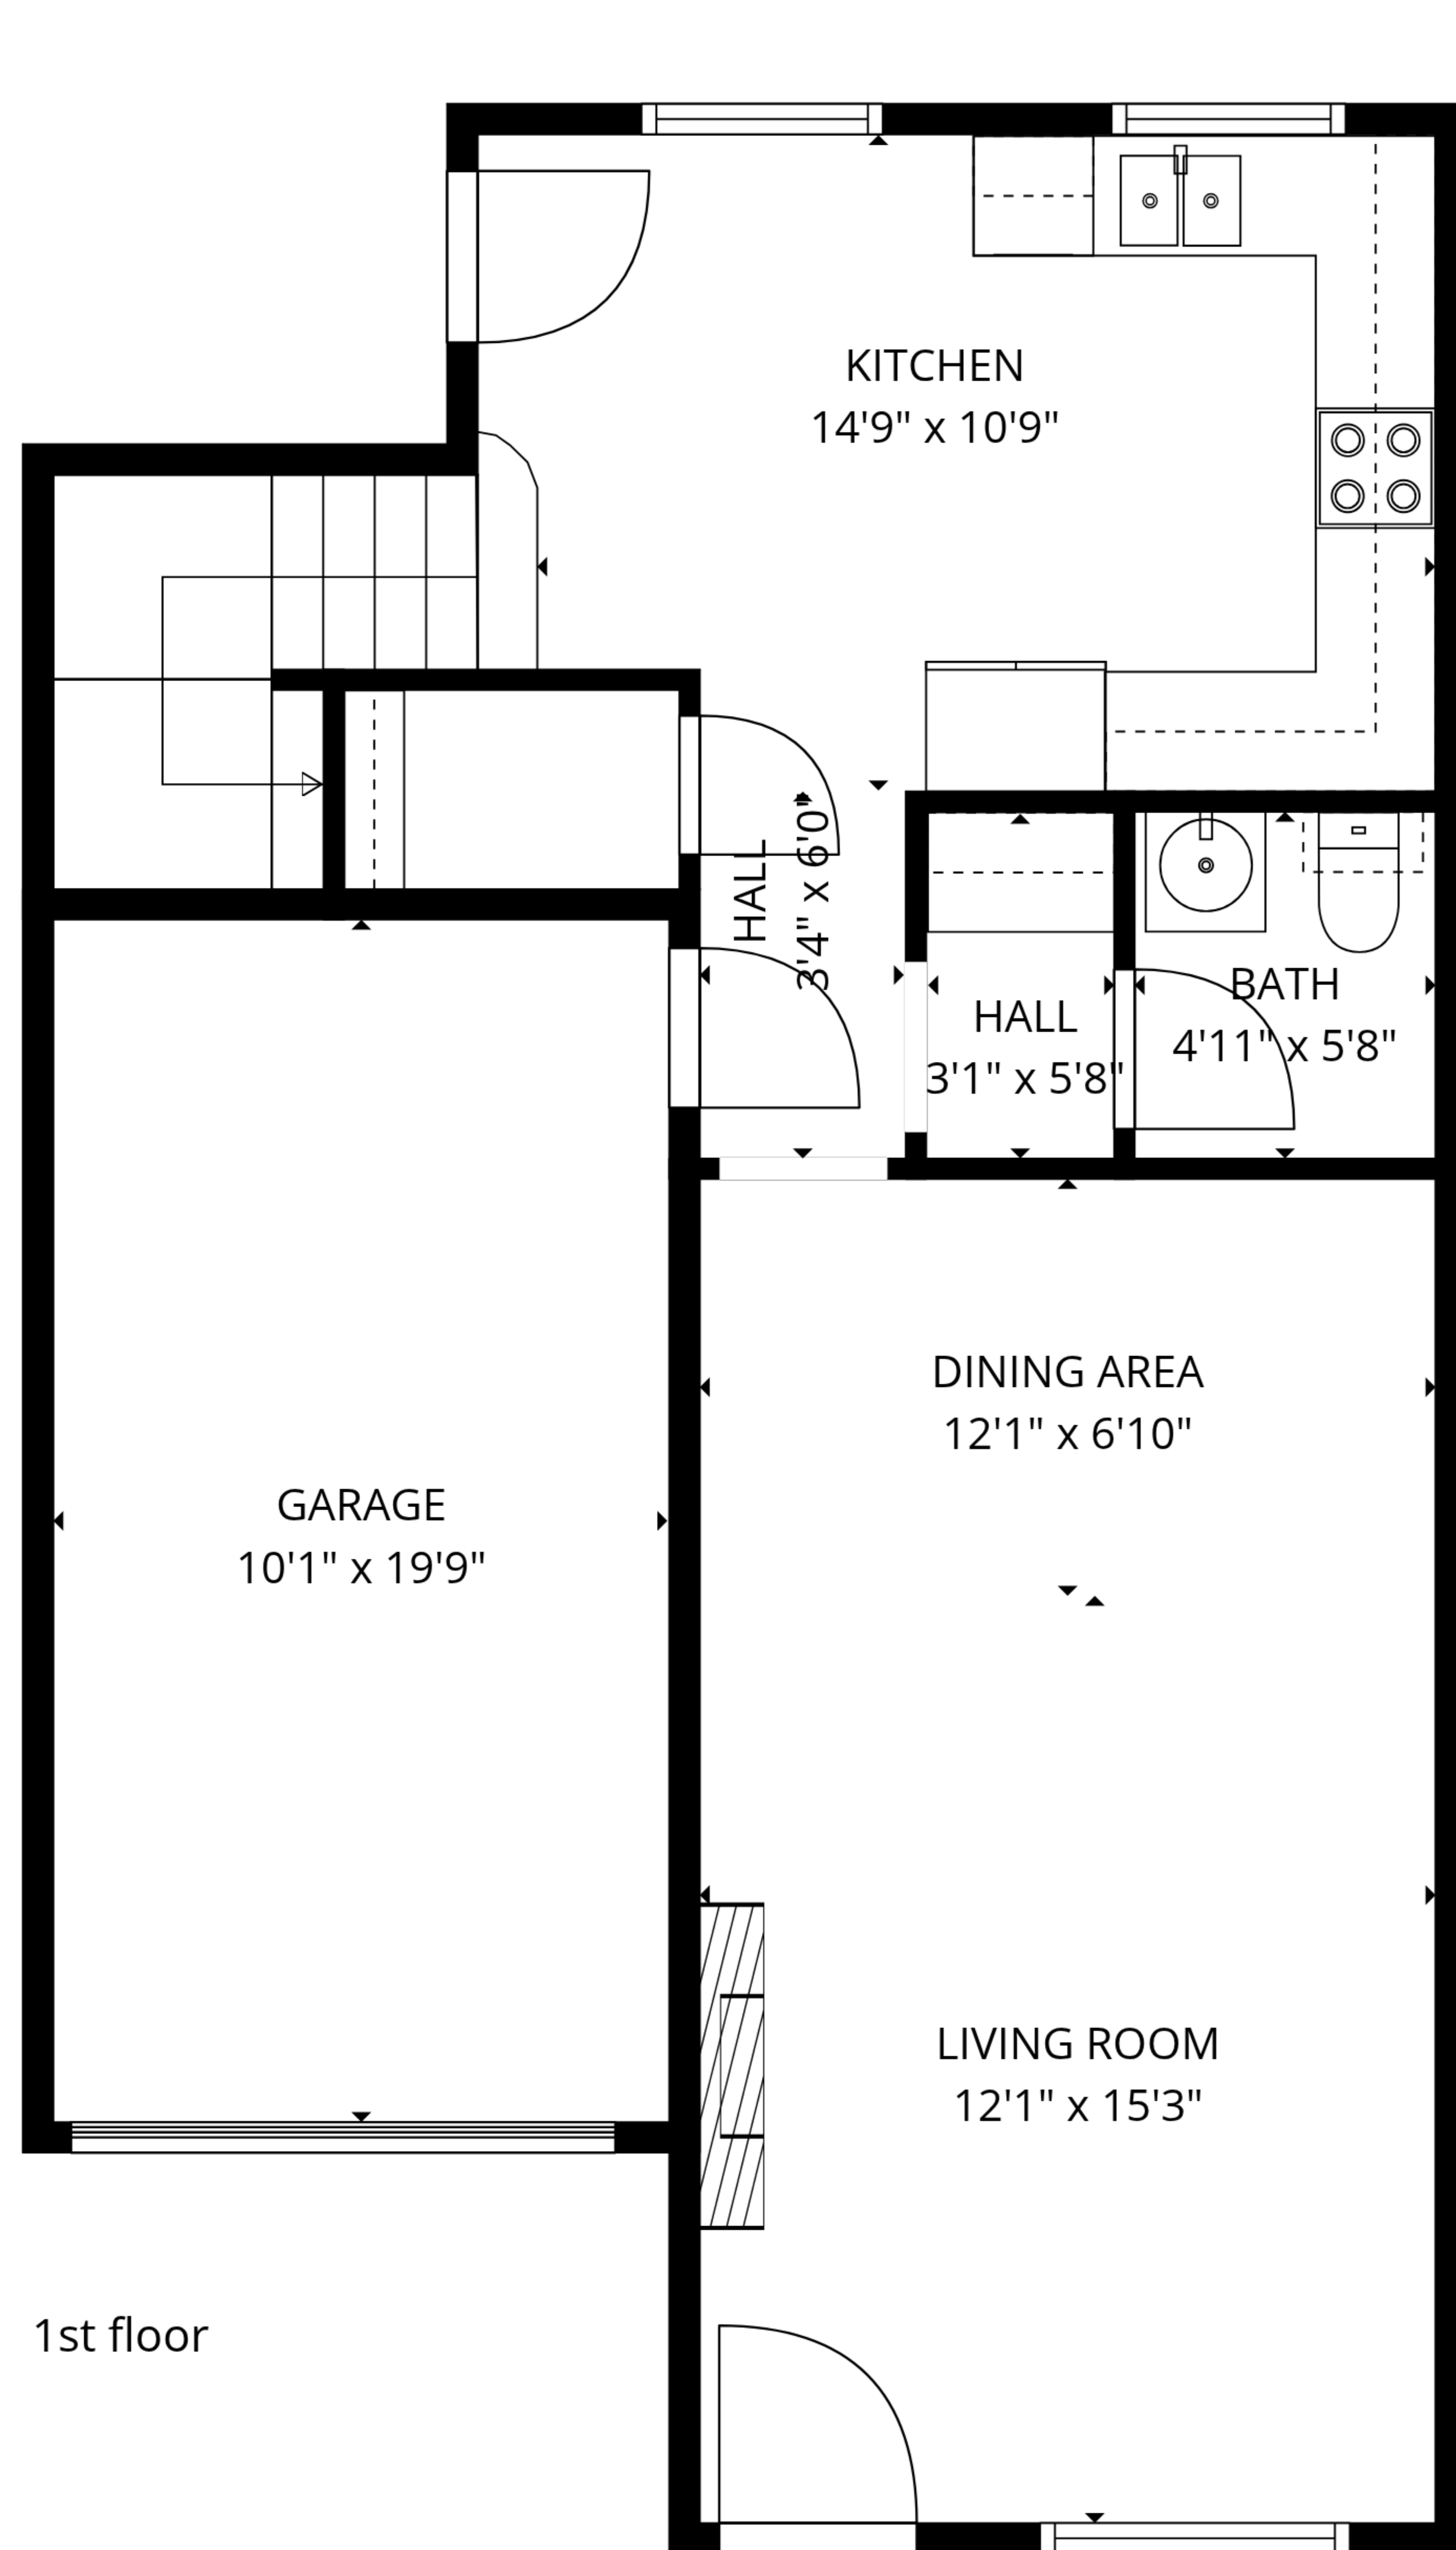

**Total GLA: 1529 sq. ft | Total: 1745 sq. ft**  
1st floor: 631 sq. ft (Excluded areas 216 sq. ft)  
2nd floor: 898 sq. ft

**Total GLA: 1529 sq. ft | Total: 1745 sq. ft**  
 1st floor: 631 sq. ft (Excluded areas 216 sq. ft)  
 2nd floor: 898 sq. ft

**Total GLA: 1529 sq. ft | Total: 1745 sq. ft**  
 1st floor: 631 sq. ft (Excluded areas 216 sq. ft)  
 2nd floor: 898 sq. ft