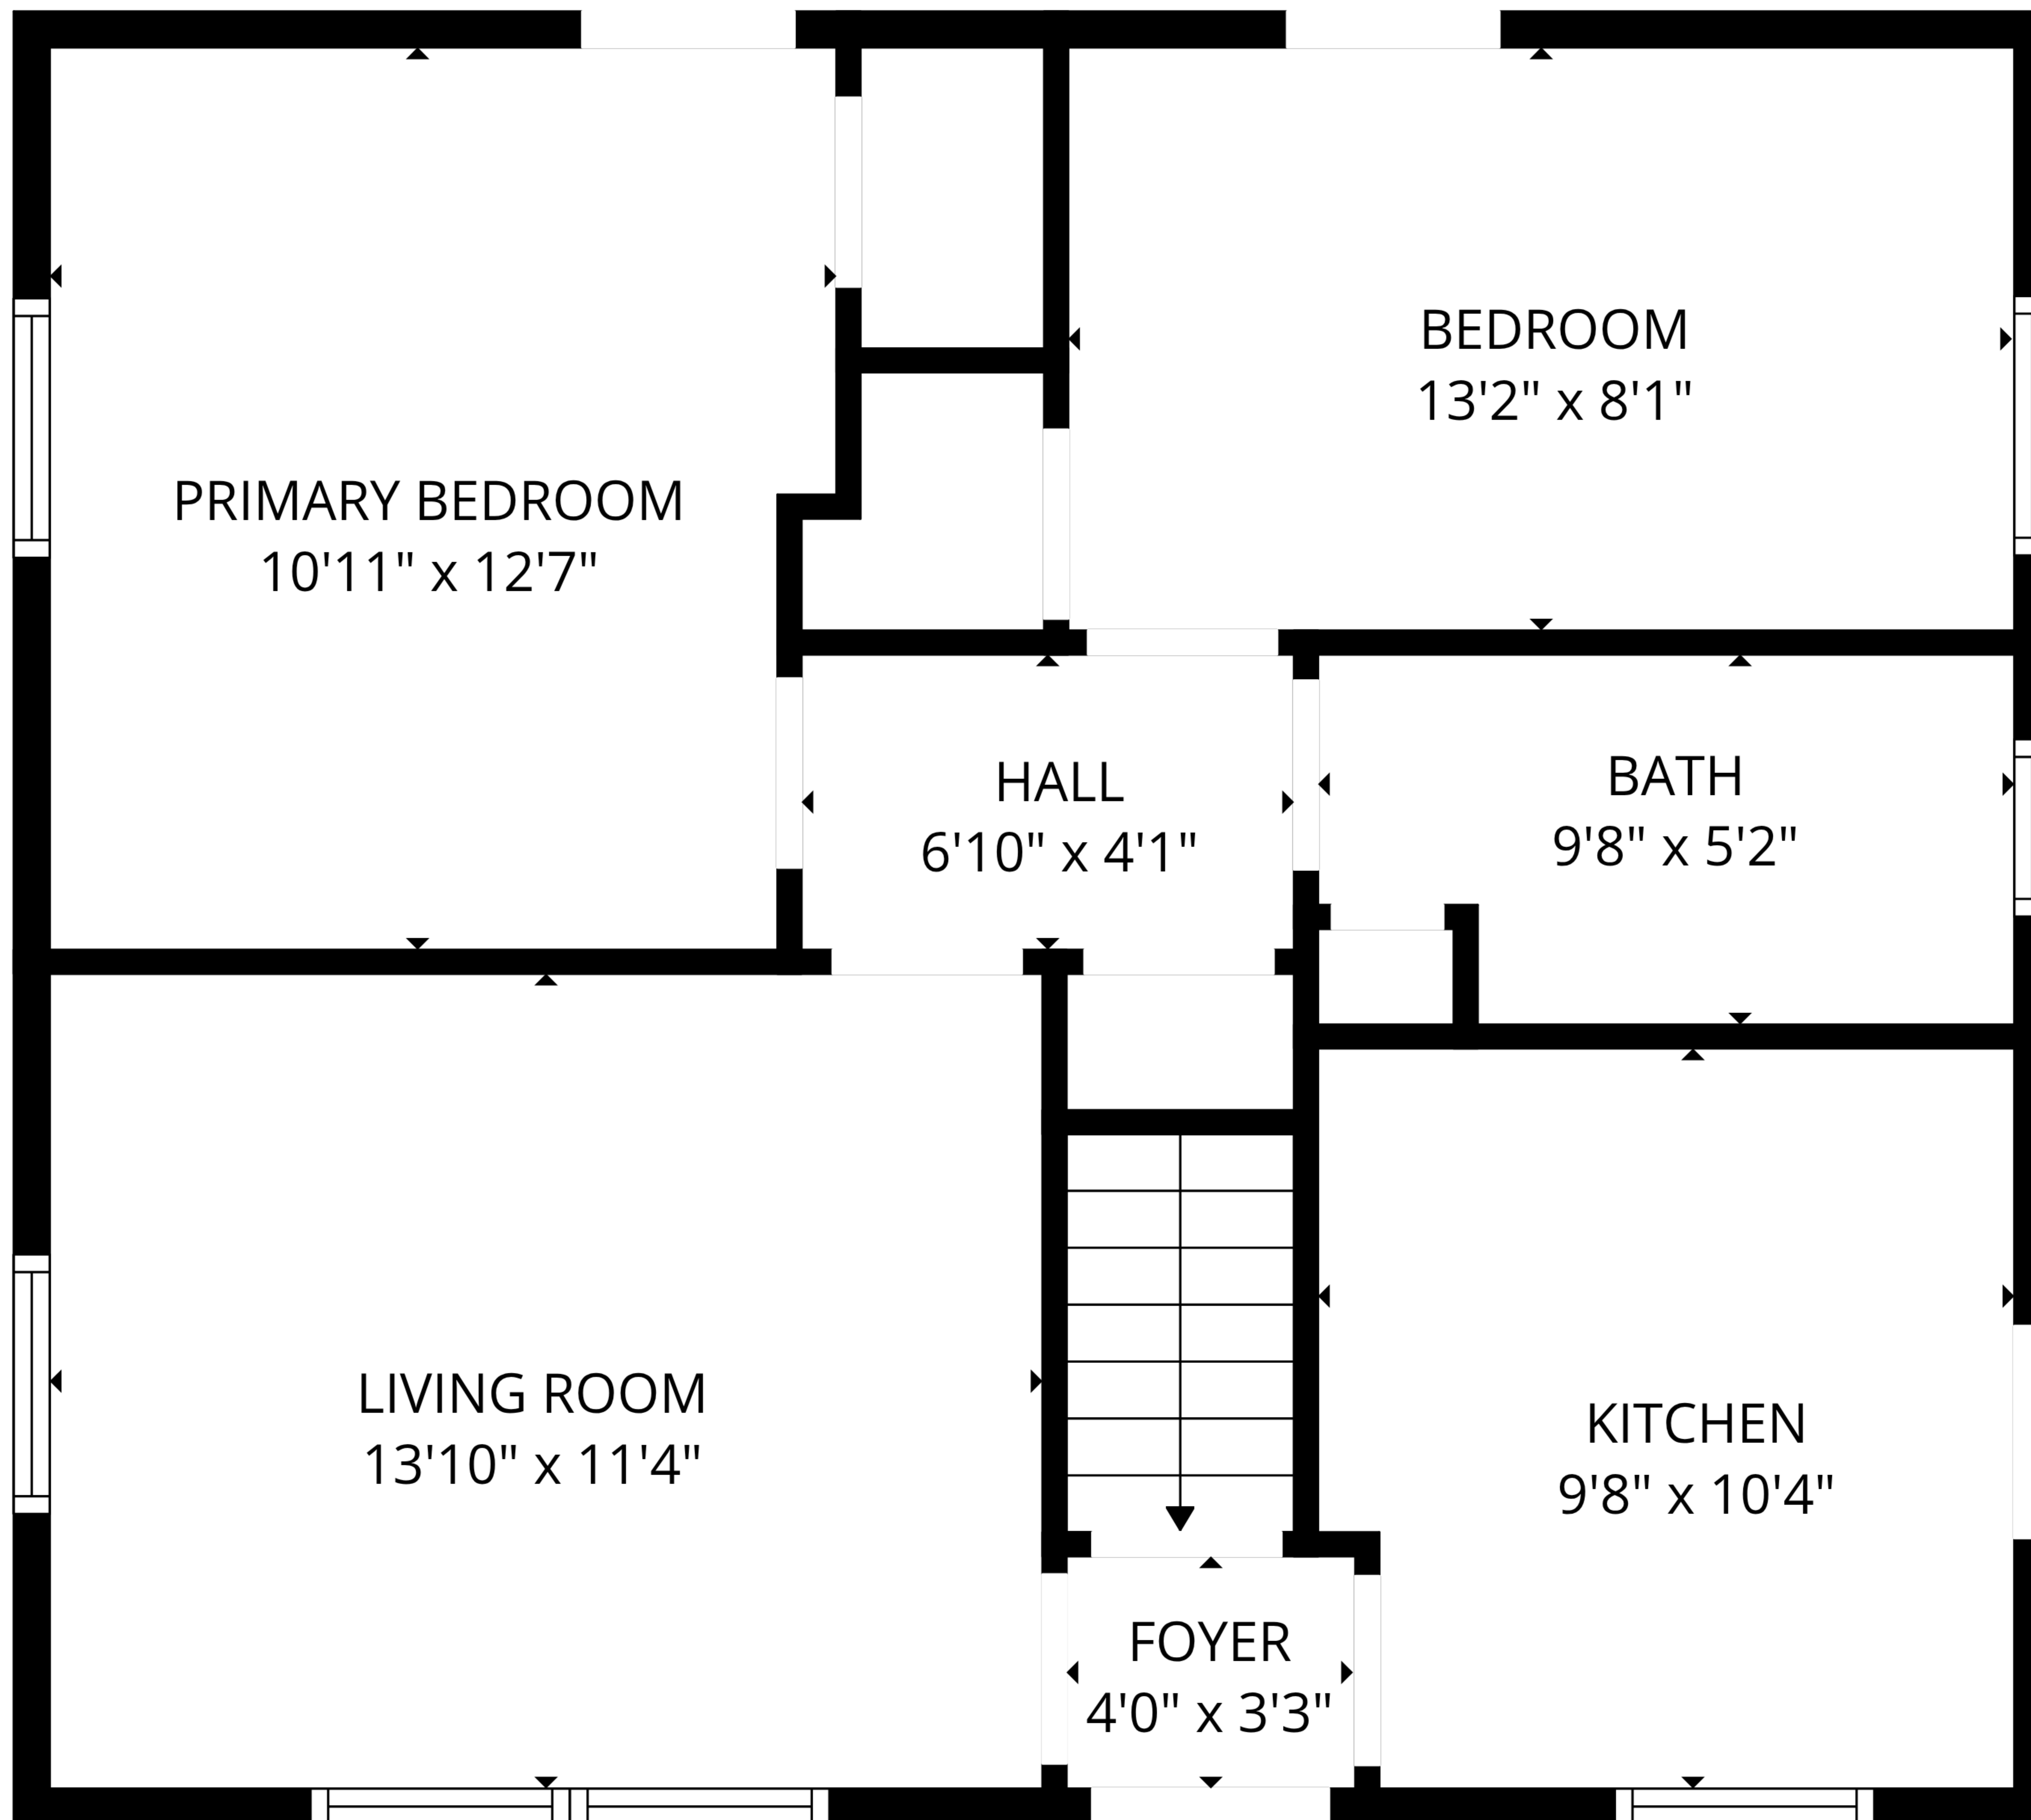

**TOTAL: 801 sq. ft**

Basement: 139 sq. ft, 1st floor: 662 sq. ft

EXCLUDED AREAS: BASEMENT: 464 sq. ft, WALLS: 102 sq. ft

**TOTAL: 801 sq. ft**

Basement: 139 sq. ft, 1st floor: 662 sq. ft

EXCLUDED AREAS: BASEMENT: 464 sq. ft, WALLS: 102 sq. ft

1st floor

Basement

**TOTAL: 801 sq. ft**  
 Basement: 139 sq. ft, 1st floor: 662 sq. ft  
 EXCLUDED AREAS: BASEMENT: 464 sq. ft, WALLS: 102 sq. ft