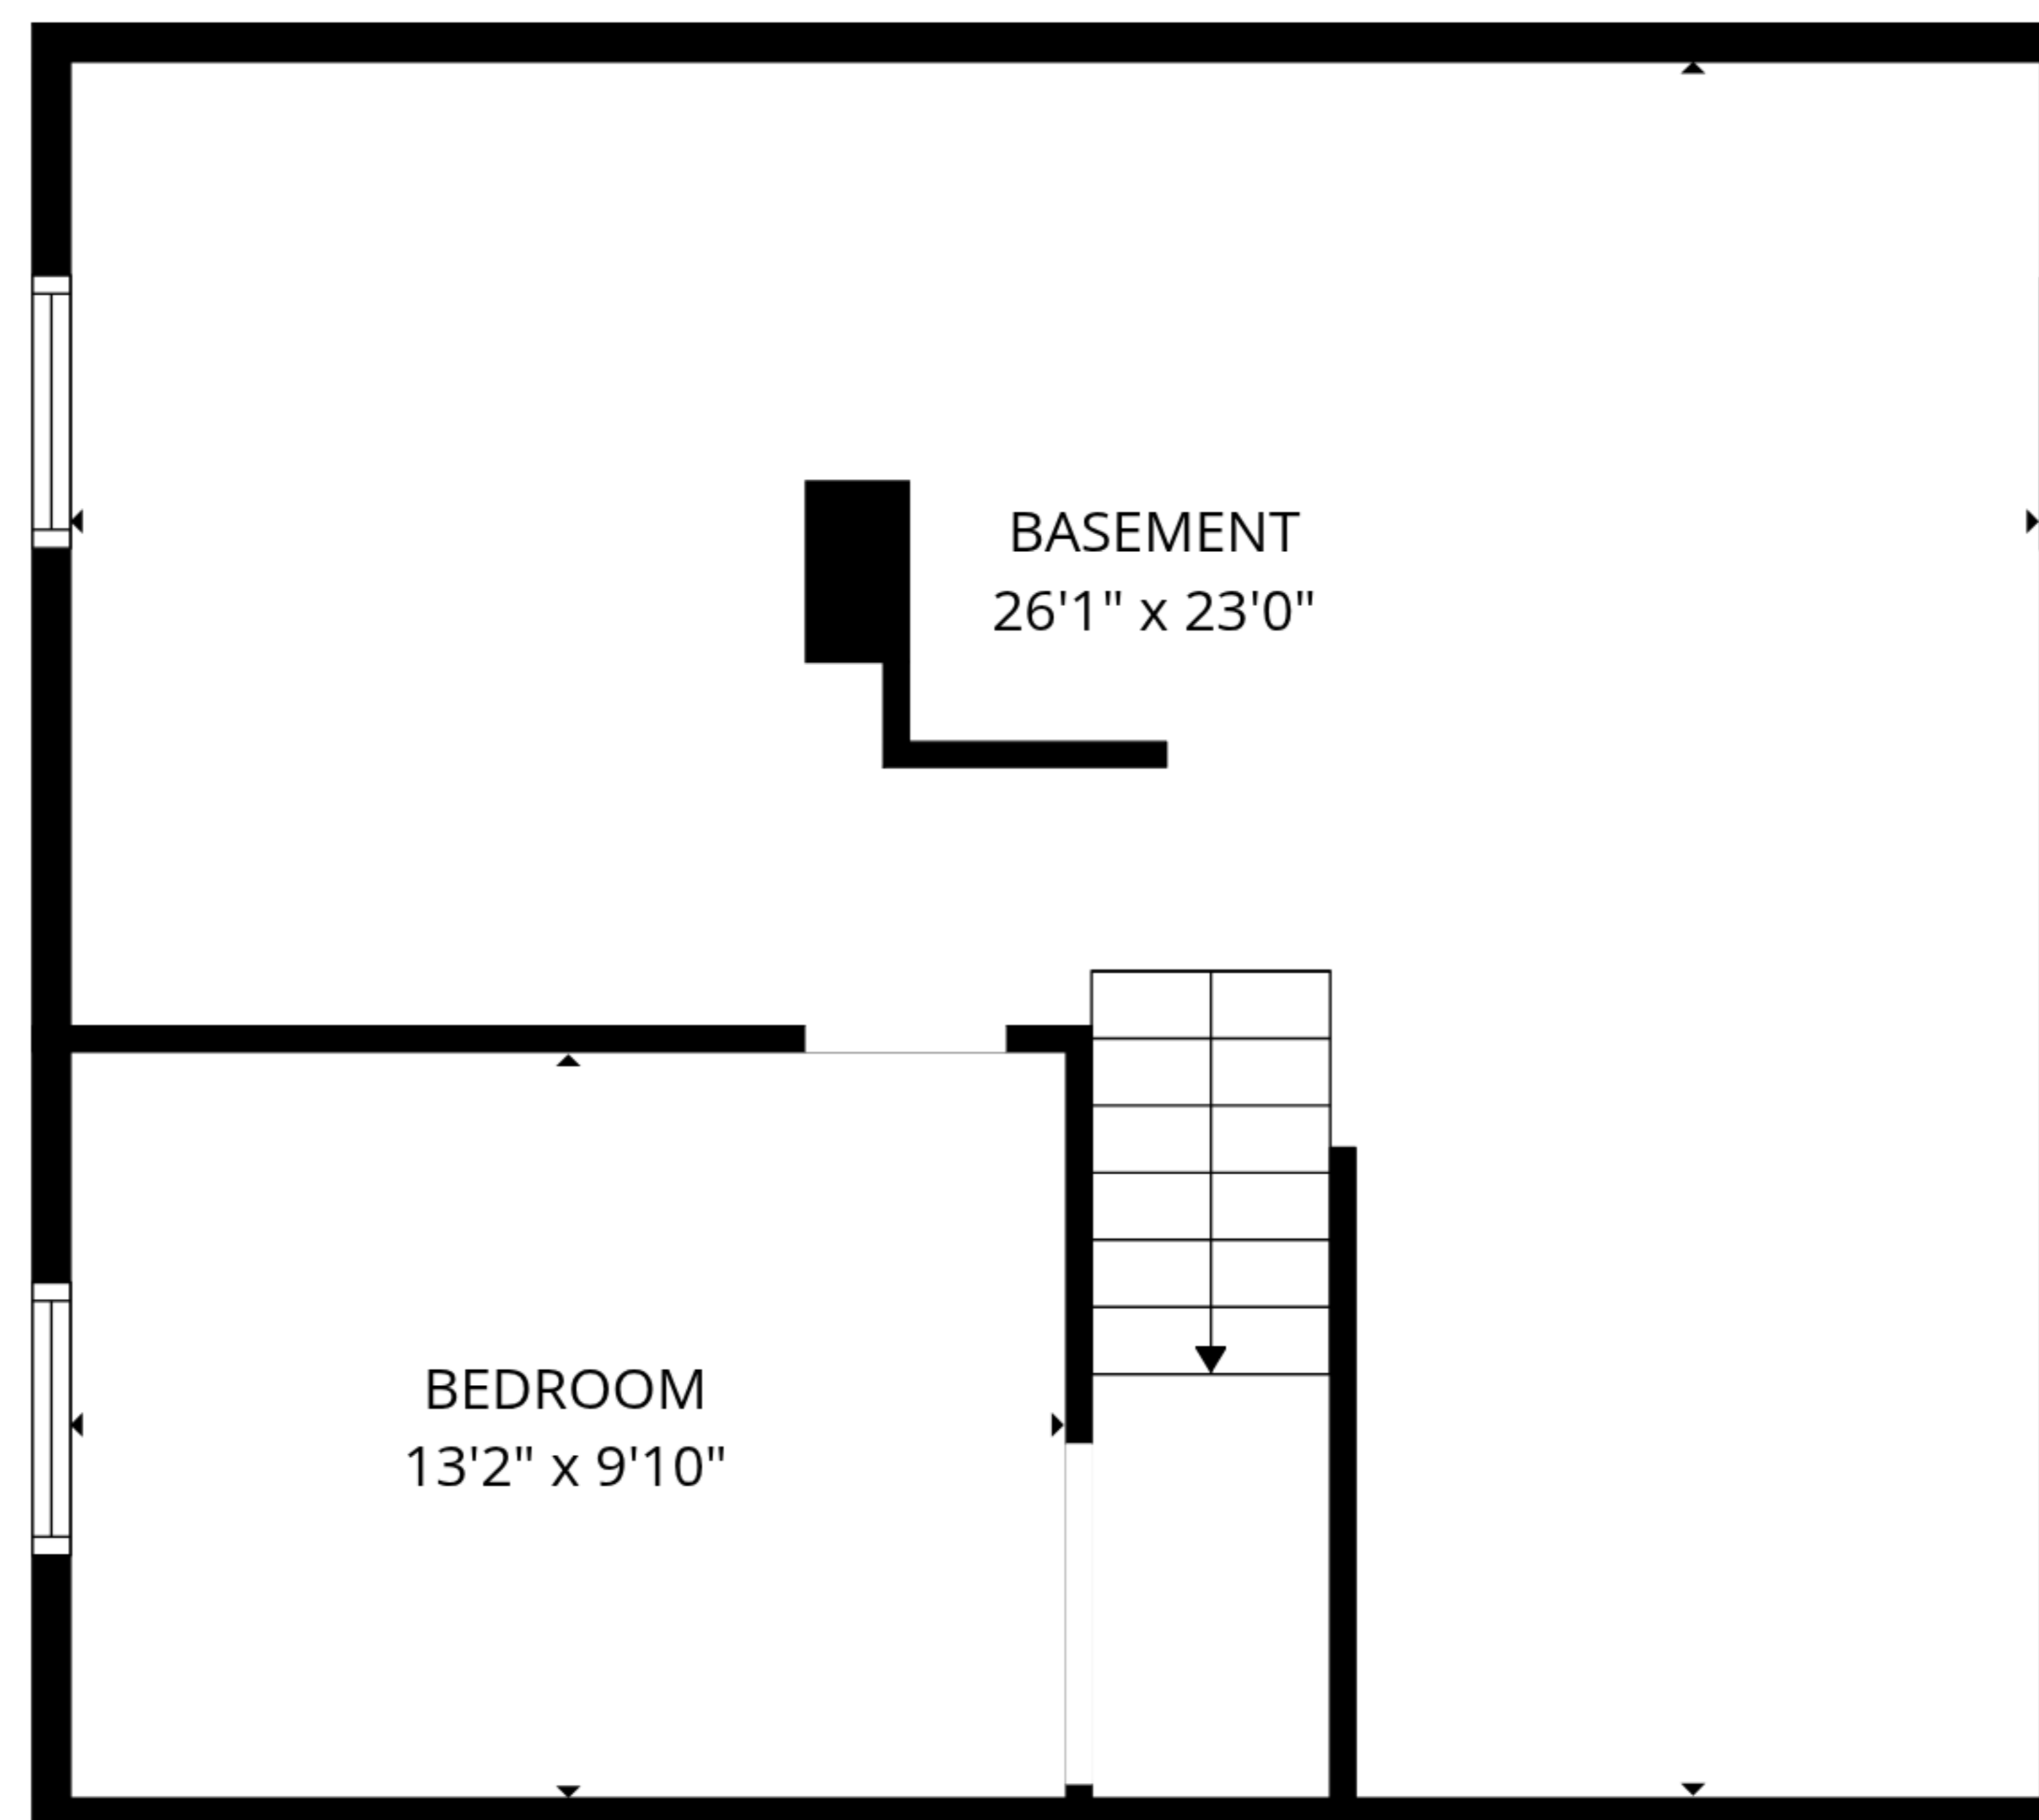

**TOTAL: 801 sq. ft**

Basement: 139 sq. ft, 1st floor: 662 sq. ft

EXCLUDED AREAS: BASEMENT: 464 sq. ft, WALLS: 102 sq. ft

**TOTAL: 801 sq. ft**

Basement: 139 sq. ft, 1st floor: 662 sq. ft

EXCLUDED AREAS: BASEMENT: 464 sq. ft, WALLS: 102 sq. ft

1st floor

Basement

**TOTAL: 801 sq. ft**  
 Basement: 139 sq. ft, 1st floor: 662 sq. ft  
 EXCLUDED AREAS: BASEMENT: 464 sq. ft, WALLS: 102 sq. ft