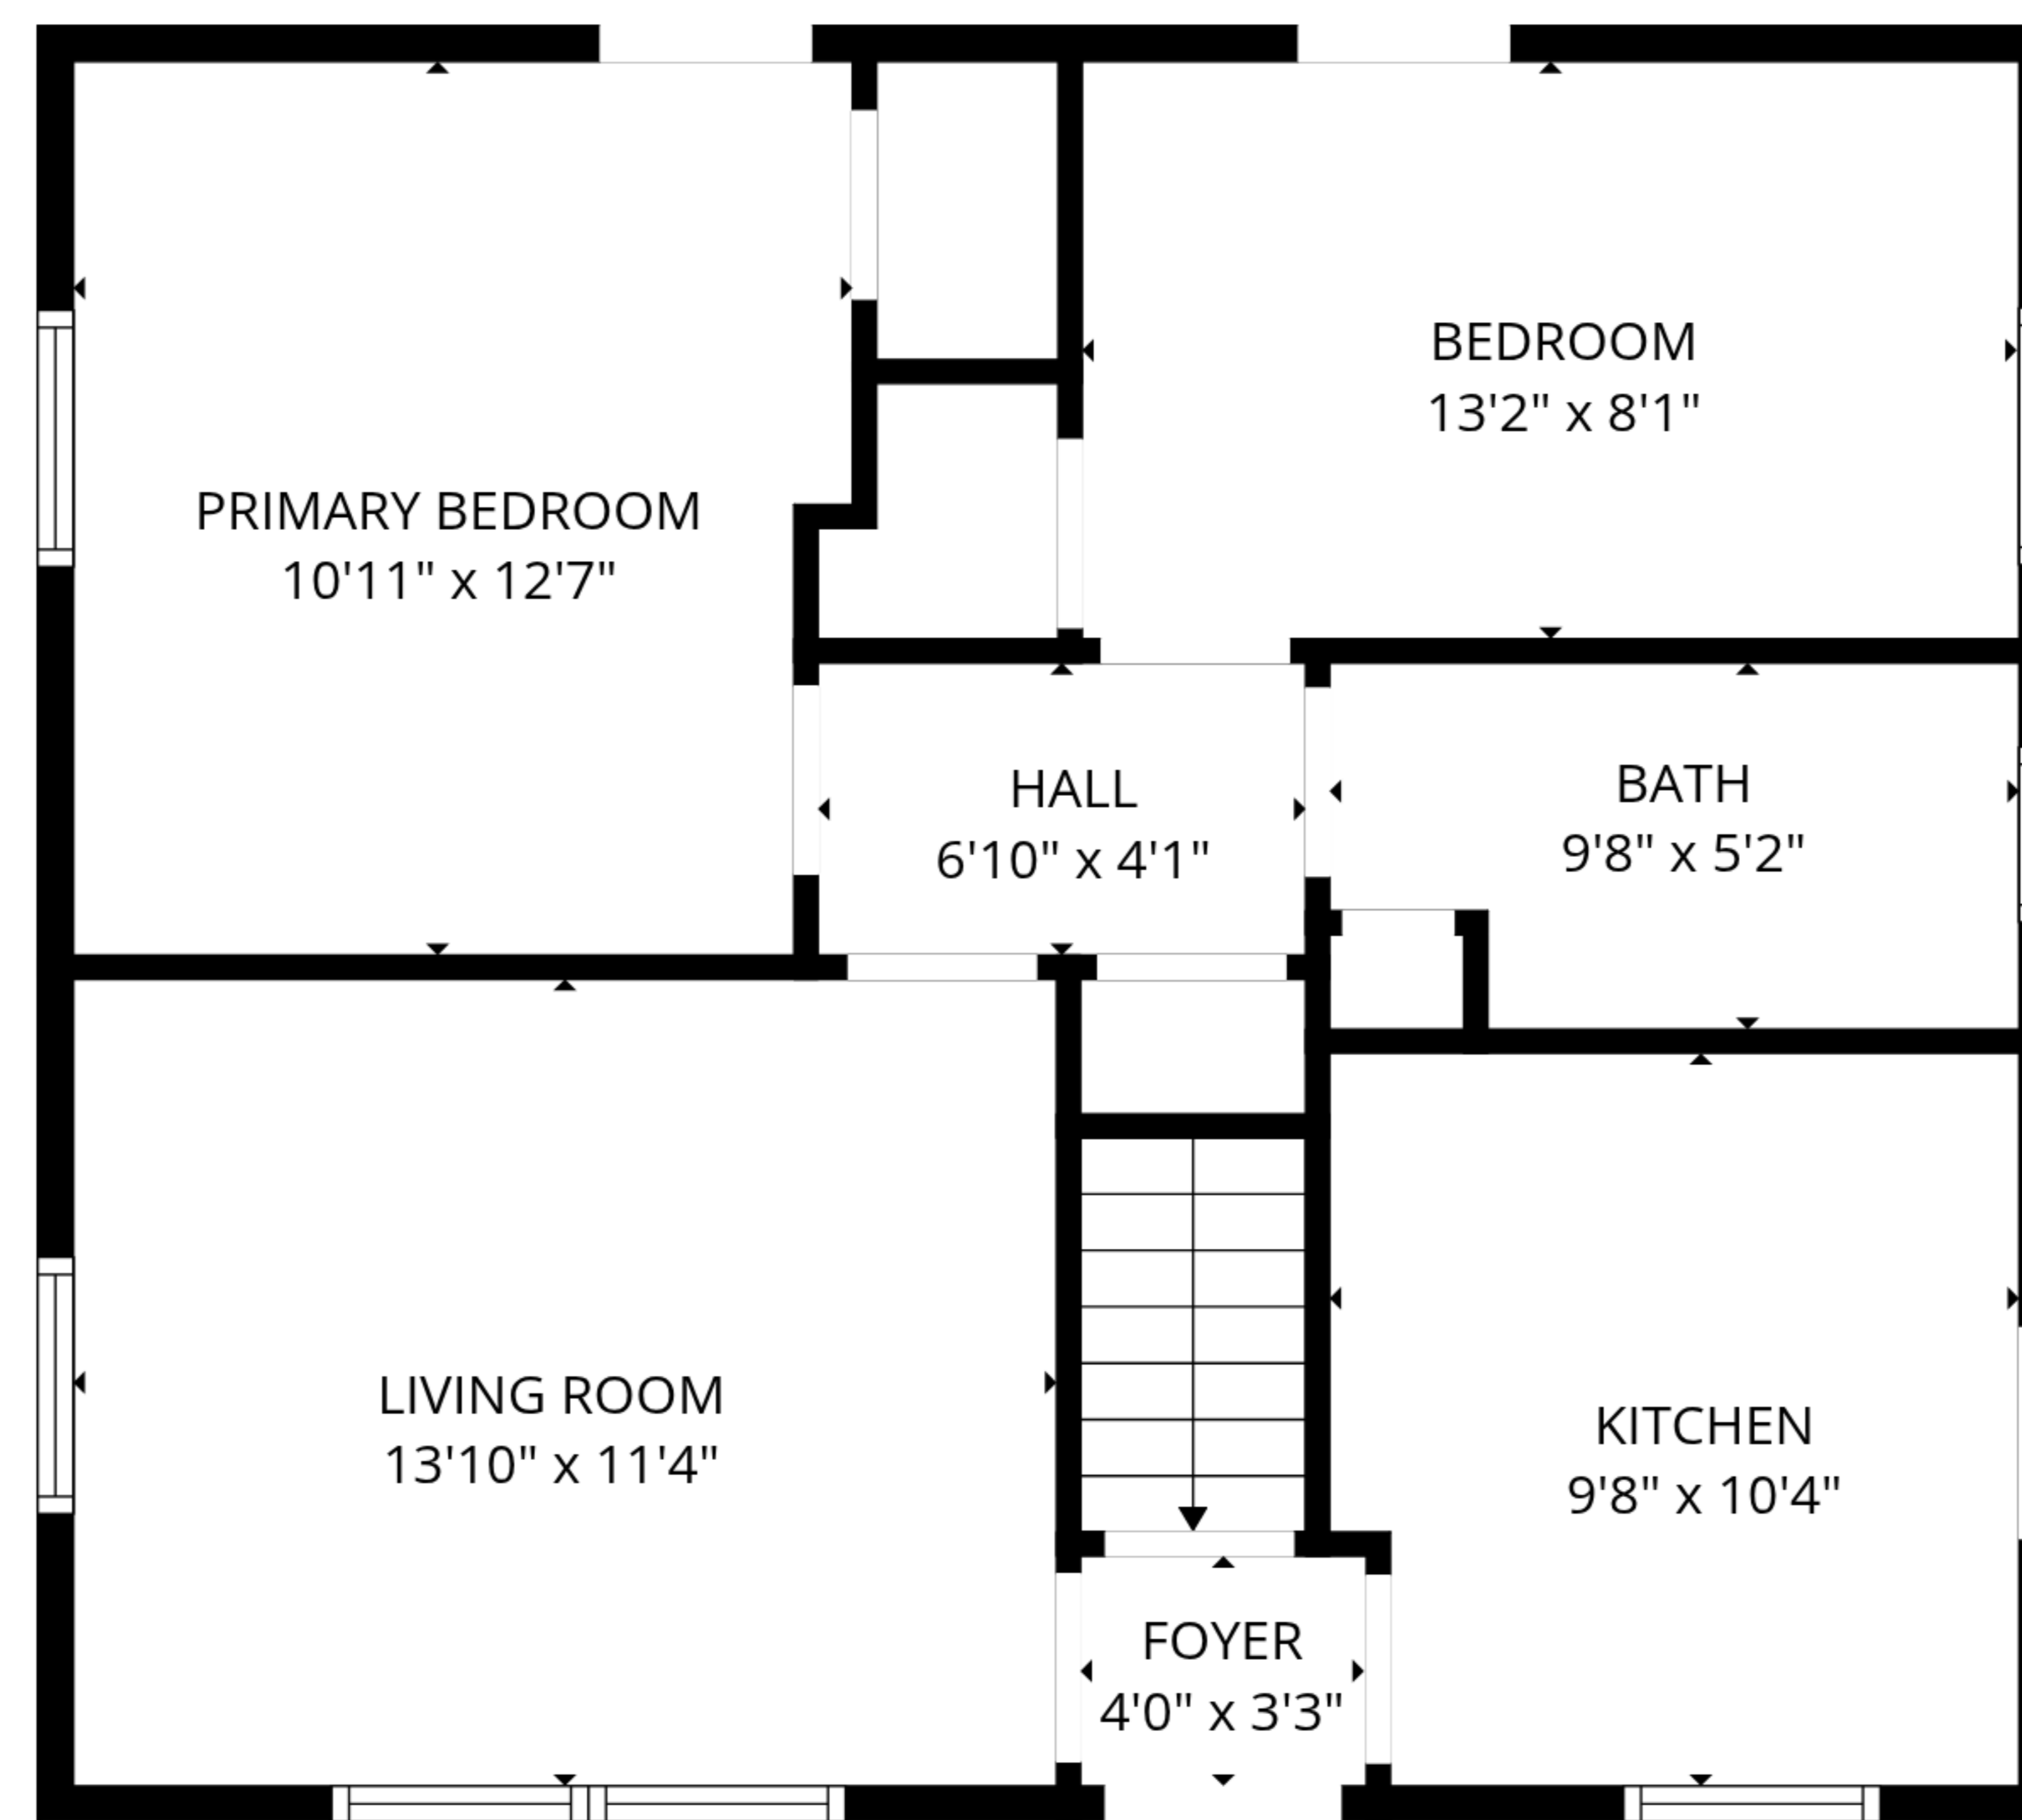

**TOTAL: 801 sq. ft**

Basement: 139 sq. ft, 1st floor: 662 sq. ft

EXCLUDED AREAS: BASEMENT: 464 sq. ft, WALLS: 102 sq. ft

**TOTAL: 801 sq. ft**

Basement: 139 sq. ft, 1st floor: 662 sq. ft

EXCLUDED AREAS: BASEMENT: 464 sq. ft, WALLS: 102 sq. ft

1st floor

Basement

**TOTAL: 801 sq. ft**  
 Basement: 139 sq. ft, 1st floor: 662 sq. ft  
 EXCLUDED AREAS: BASEMENT: 464 sq. ft, WALLS: 102 sq. ft