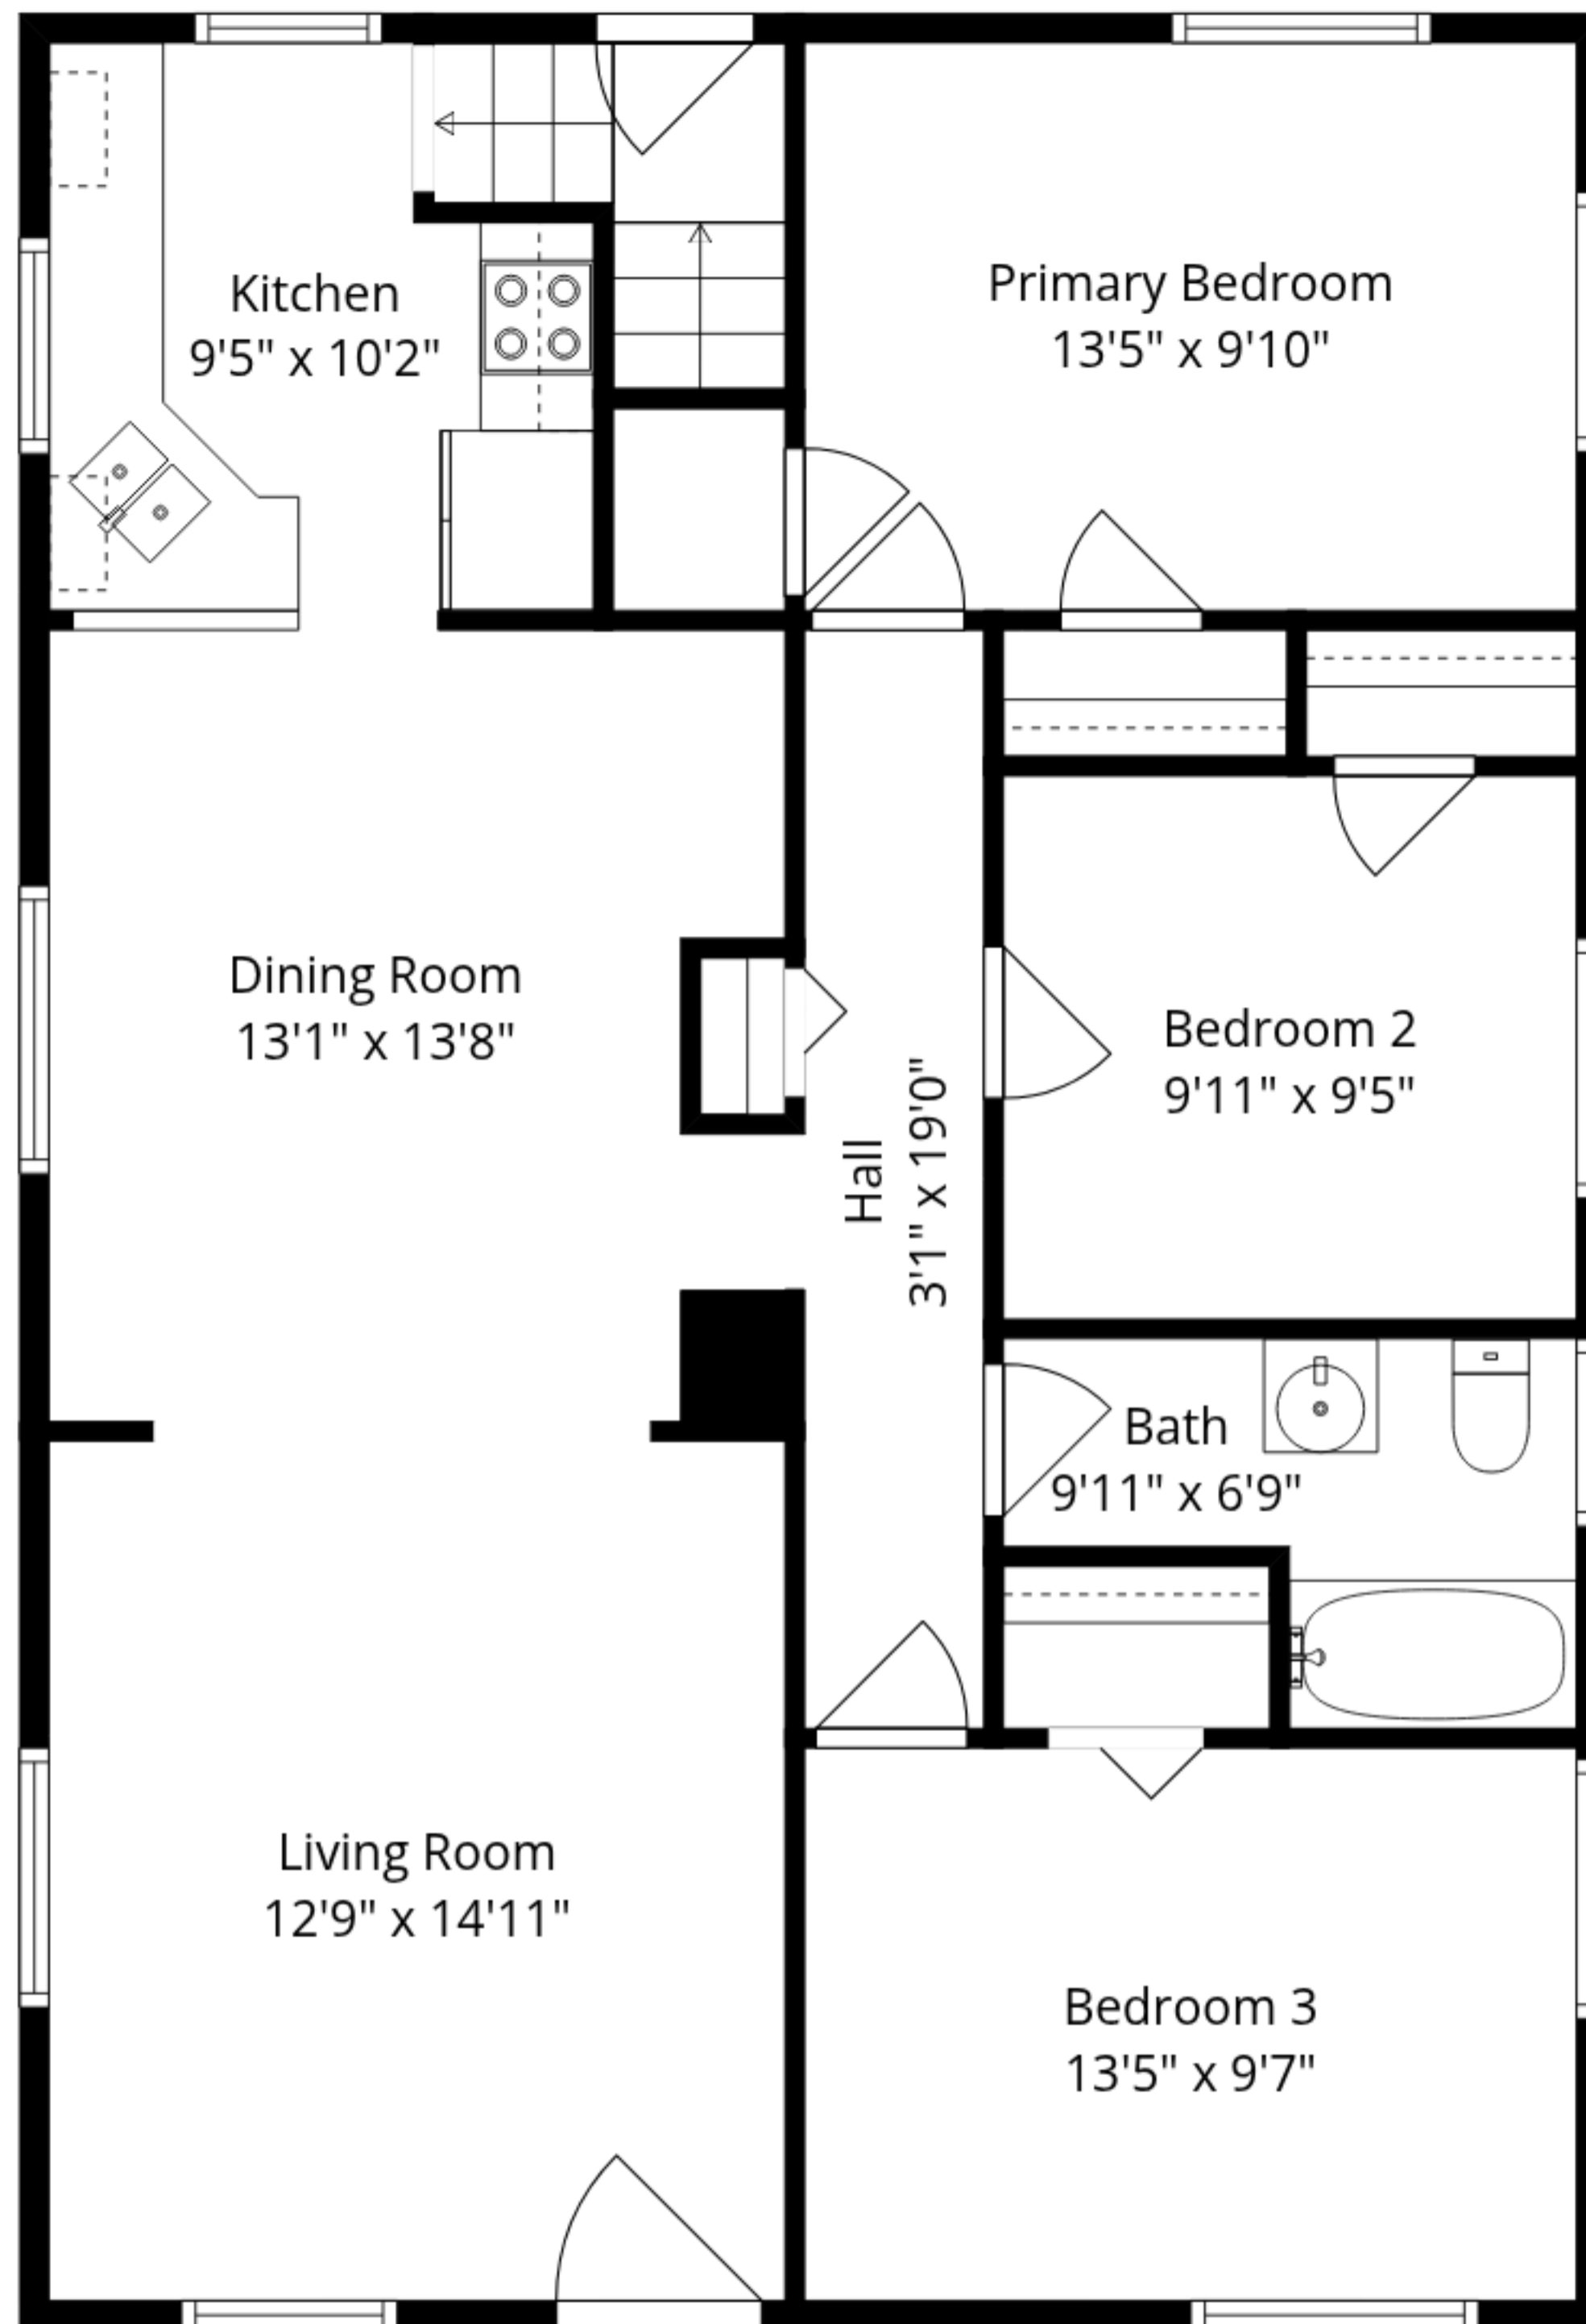

Total GLA: 1101 sq. ft | Total: 2099 sq. ft
Floor 1 - Below grade: (Excluded areas 998 sq. ft)
Main floor: 1101 sq. ft

Sizes And Dimensions Are Approximate. Actual May Vary.

Total GLA: 1101 sq. ft | Total: 2099 sq. ft
Floor 1 - Below grade: (Excluded areas 998 sq. ft)
Main floor: 1101 sq. ft

Sizes And Dimensions Are Approximate. Actual May Vary.

Lower Floor

Main Floor

Total GLA: 1101 sq. ft | Total: 2099 sq. ft
 Floor 1 - Below grade: (Excluded areas 998 sq. ft)
 Main floor: 1101 sq. ft

Sizes And Dimensions Are Approximate. Actual May Vary.