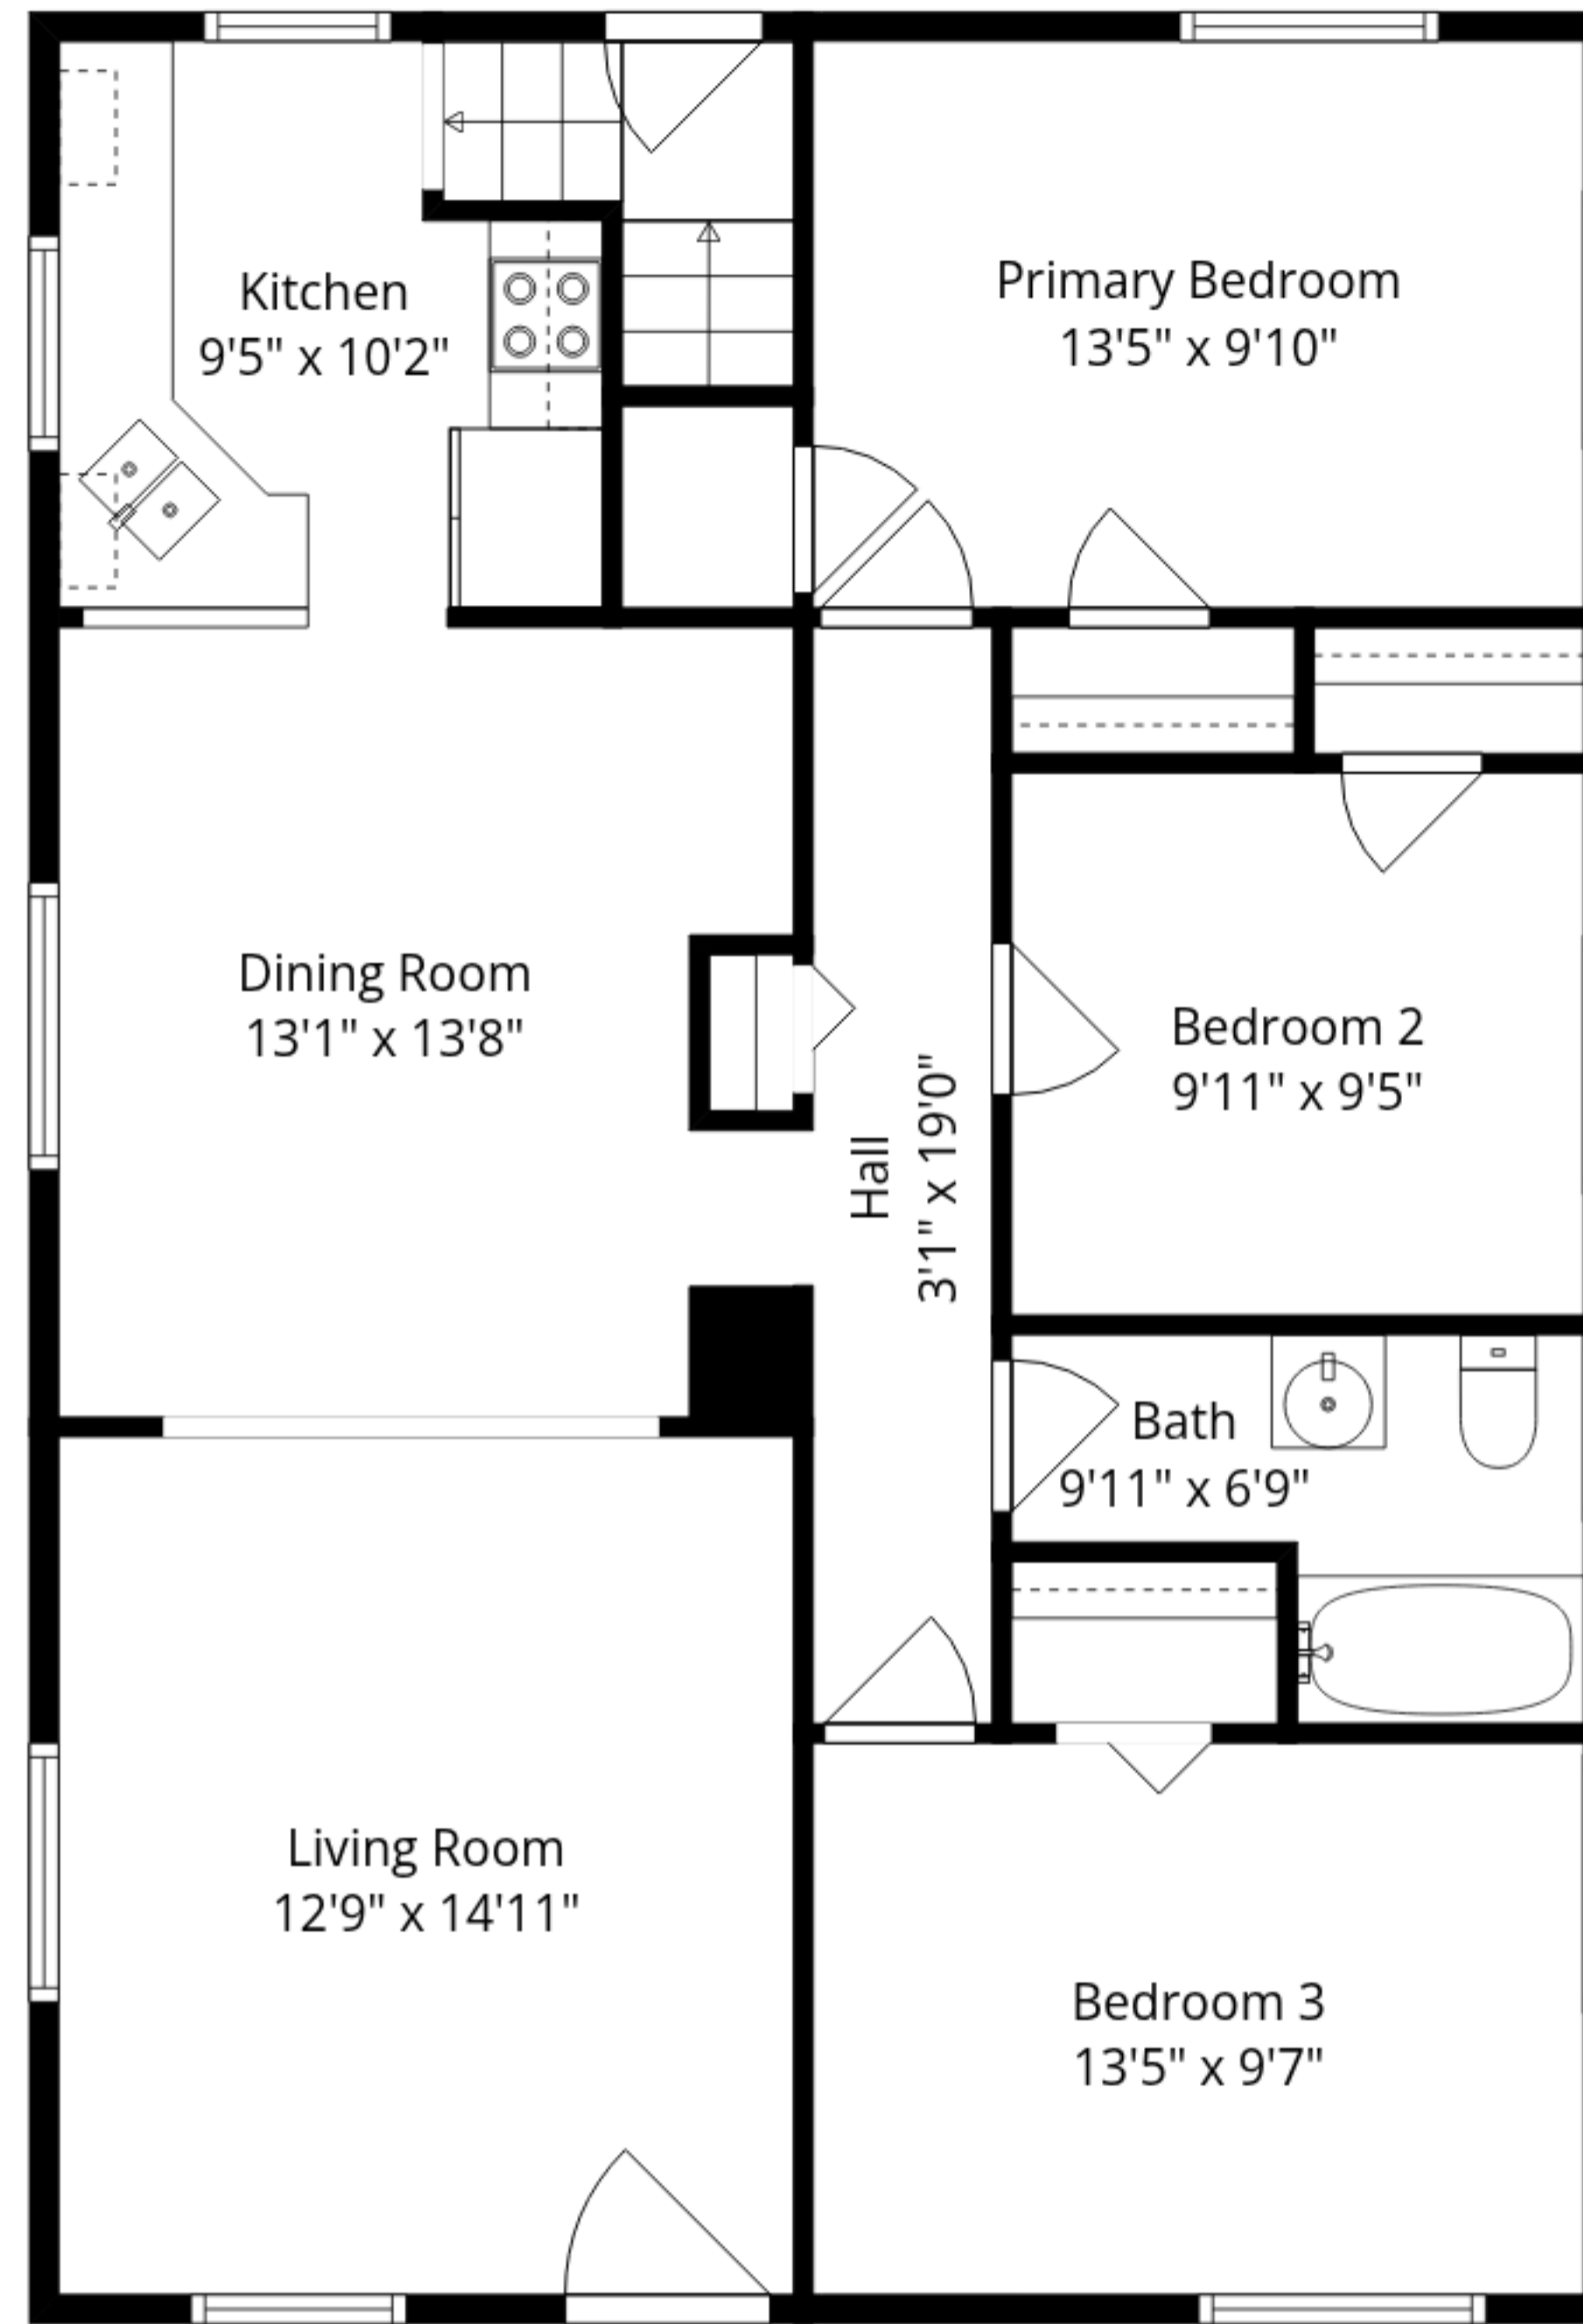

Total GLA: 1101 sq. ft | Total: 2099 sq. ft
Floor 1 - Below grade: (Excluded areas 998 sq. ft)
Main floor: 1101 sq. ft

Sizes And Dimensions Are Approximate. Actual May Vary.

Total GLA: 1101 sq. ft | Total: 2099 sq. ft
Floor 1 - Below grade: (Excluded areas 998 sq. ft)
Main floor: 1101 sq. ft

Sizes And Dimensions Are Approximate. Actual May Vary.

Lower Floor

Main Floor

Total GLA: 1101 sq. ft | Total: 2099 sq. ft
 Floor 1 - Below grade: (Excluded areas 998 sq. ft)
 Main floor: 1101 sq. ft

Sizes And Dimensions Are Approximate. Actual May Vary.