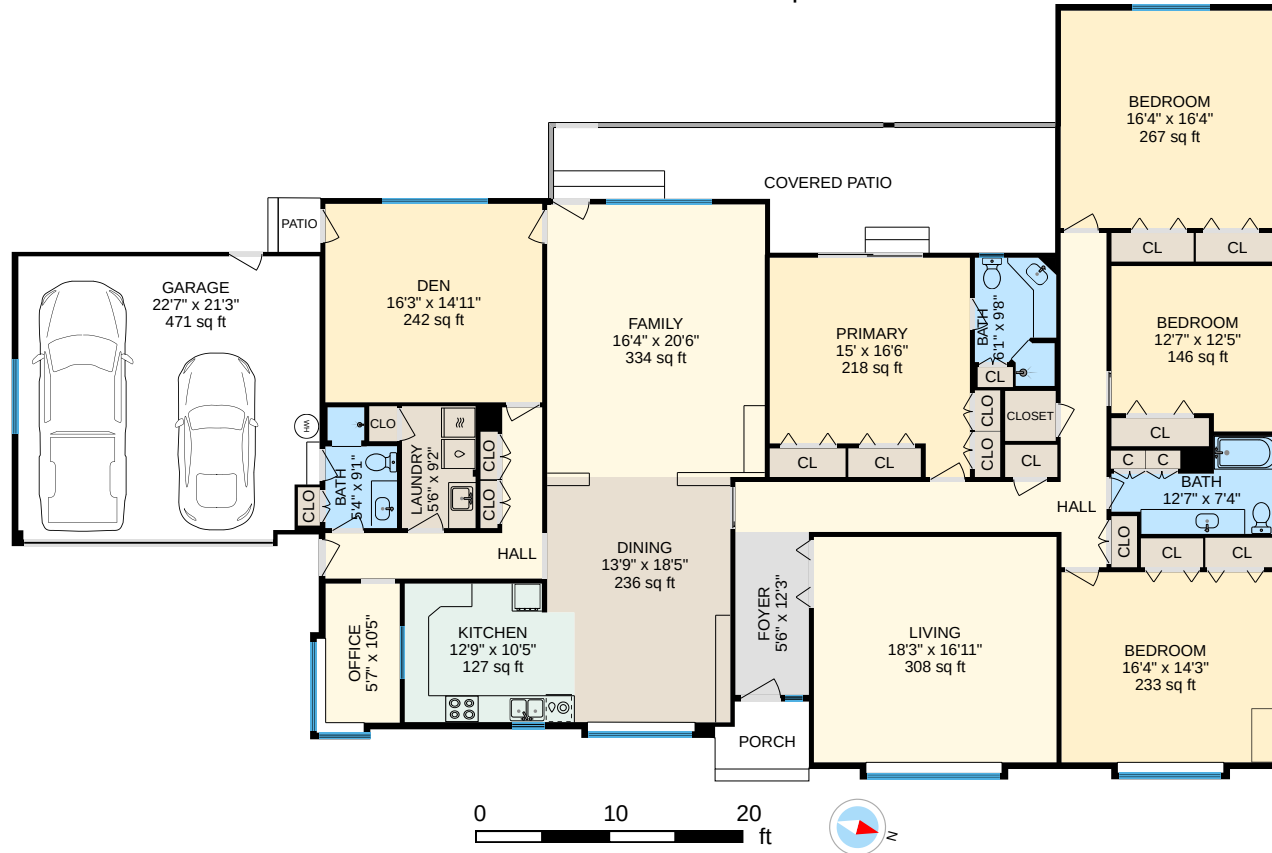

Main Floor
Finished Area 3164.27 sq ft

5737 Crow Rd, Oakdale, CA

For illustrative purposes only. All reported dimensions, property sizes and floor areas are approximate and subject to independent verification. To the extent permitted by law, no warranty is made as to accuracy or completeness, and no liability will be accepted for any errors or omissions.