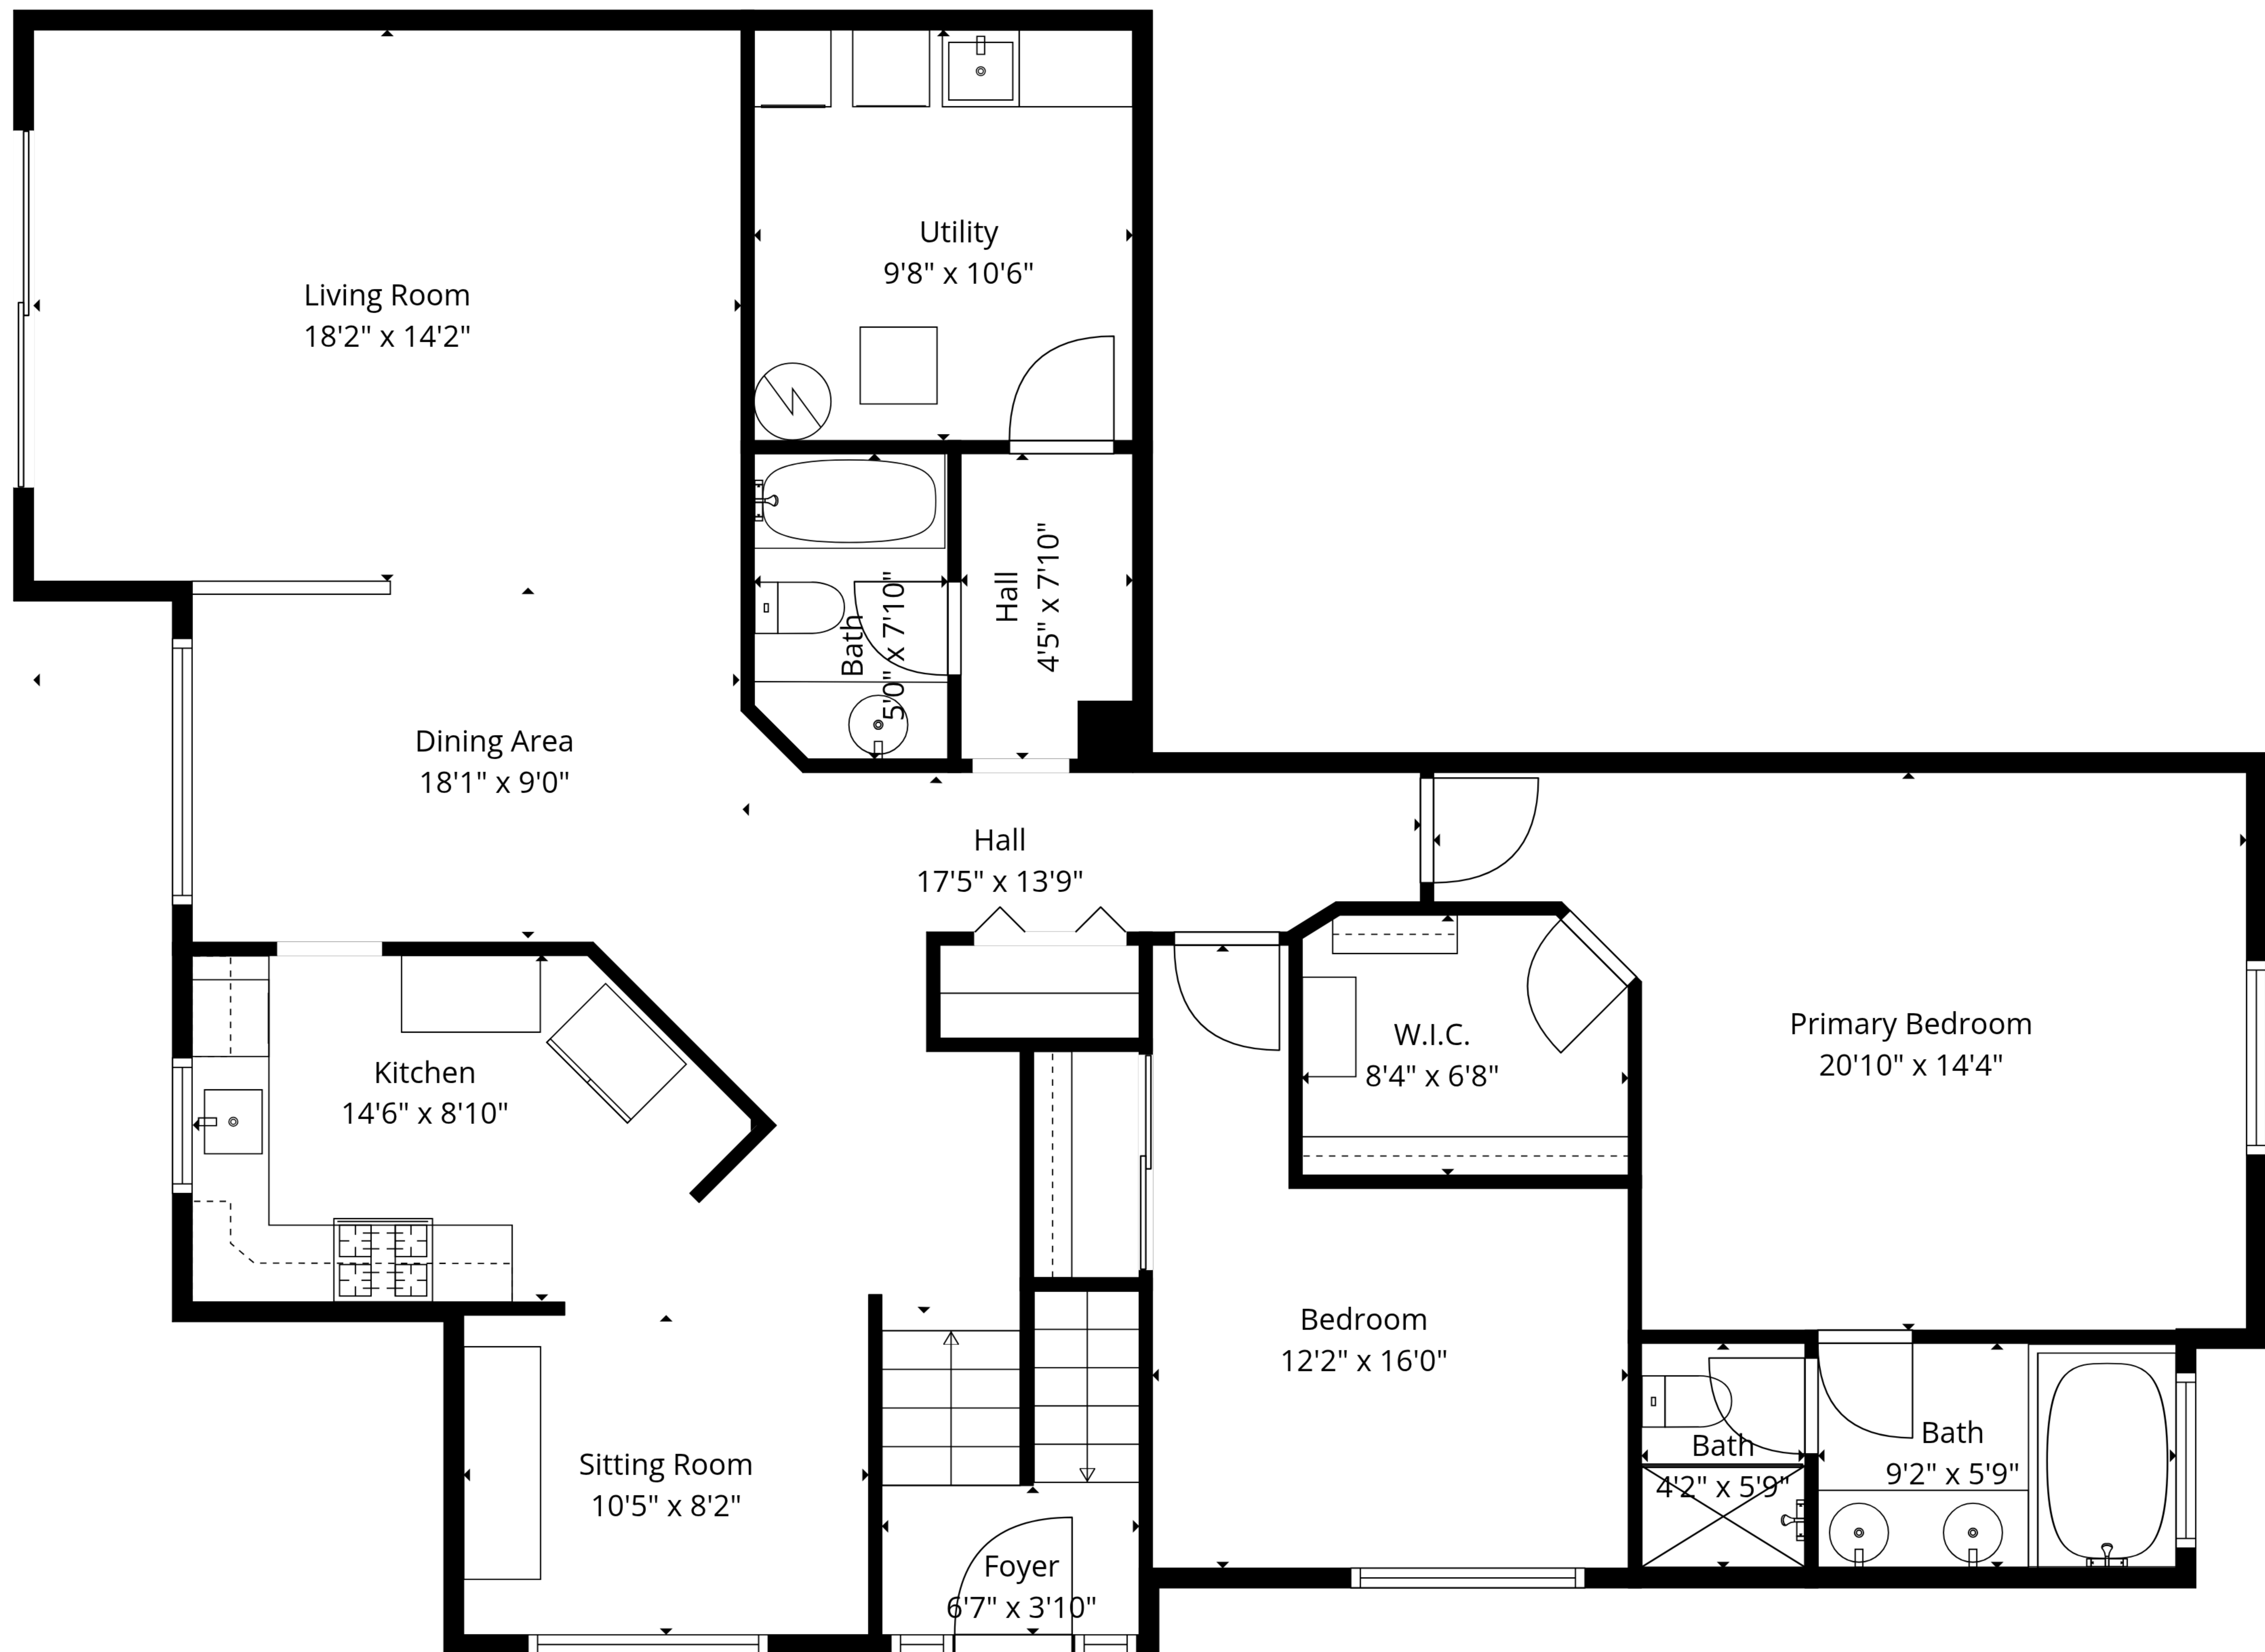

**TOTAL: 1553 sq. ft**

Basement: 94 sq. ft, 1st floor: 1459 sq. ft

EXCLUDED AREAS: GARAGE: 354 sq. ft, UTILITY: 102 sq. ft, WALLS: 145 sq. ft

**TOTAL: 1553 sq. ft**

Basement: 94 sq. ft, 1st floor: 1459 sq. ft

EXCLUDED AREAS: GARAGE: 354 sq. ft, UTILITY: 102 sq. ft, WALLS: 145 sq. ft

**TOTAL: 1553 sq. ft**

Basement: 94 sq. ft, 1st floor: 1459 sq. ft

EXCLUDED AREAS: GARAGE: 354 sq. ft, UTILITY: 102 sq. ft, WALLS: 145 sq. ft