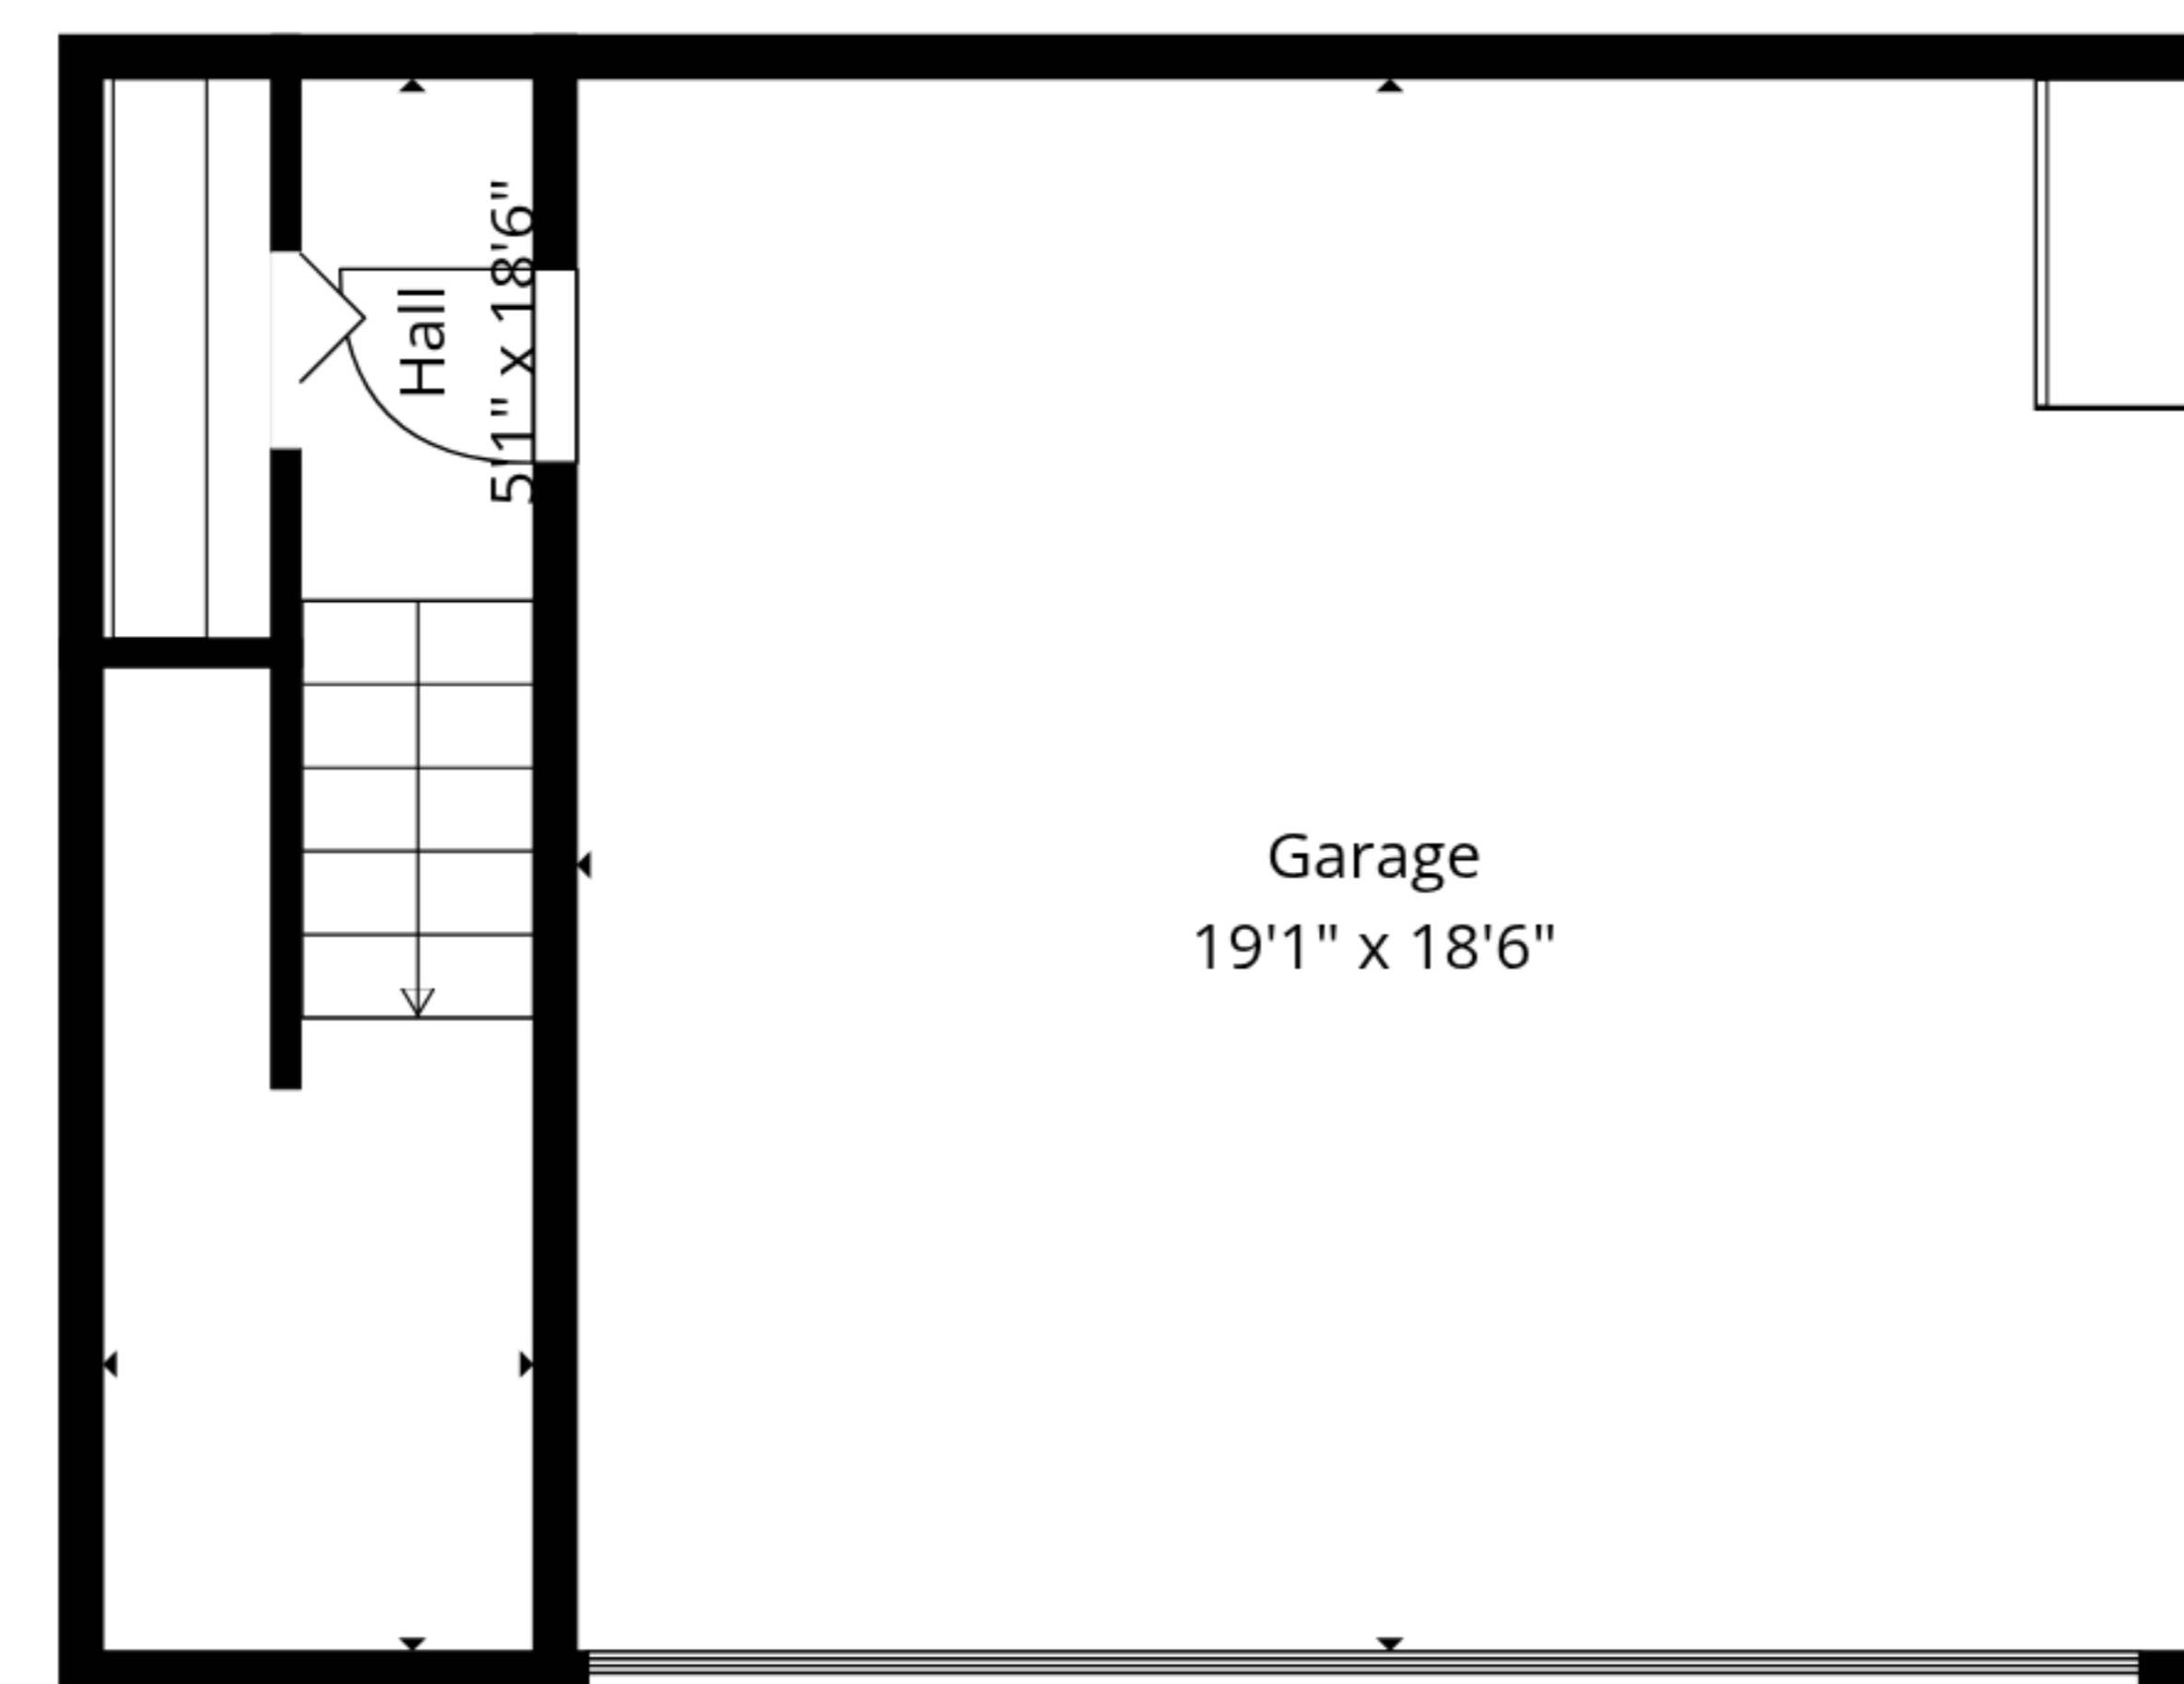

**TOTAL: 1553 sq. ft**

Basement: 94 sq. ft, 1st floor: 1459 sq. ft

EXCLUDED AREAS: GARAGE: 354 sq. ft, UTILITY: 102 sq. ft, WALLS: 145 sq. ft

**TOTAL: 1553 sq. ft**

Basement: 94 sq. ft, 1st floor: 1459 sq. ft

EXCLUDED AREAS: GARAGE: 354 sq. ft, UTILITY: 102 sq. ft, WALLS: 145 sq. ft

**TOTAL: 1553 sq. ft**

Basement: 94 sq. ft, 1st floor: 1459 sq. ft

EXCLUDED AREAS: GARAGE: 354 sq. ft, UTILITY: 102 sq. ft, WALLS: 145 sq. ft