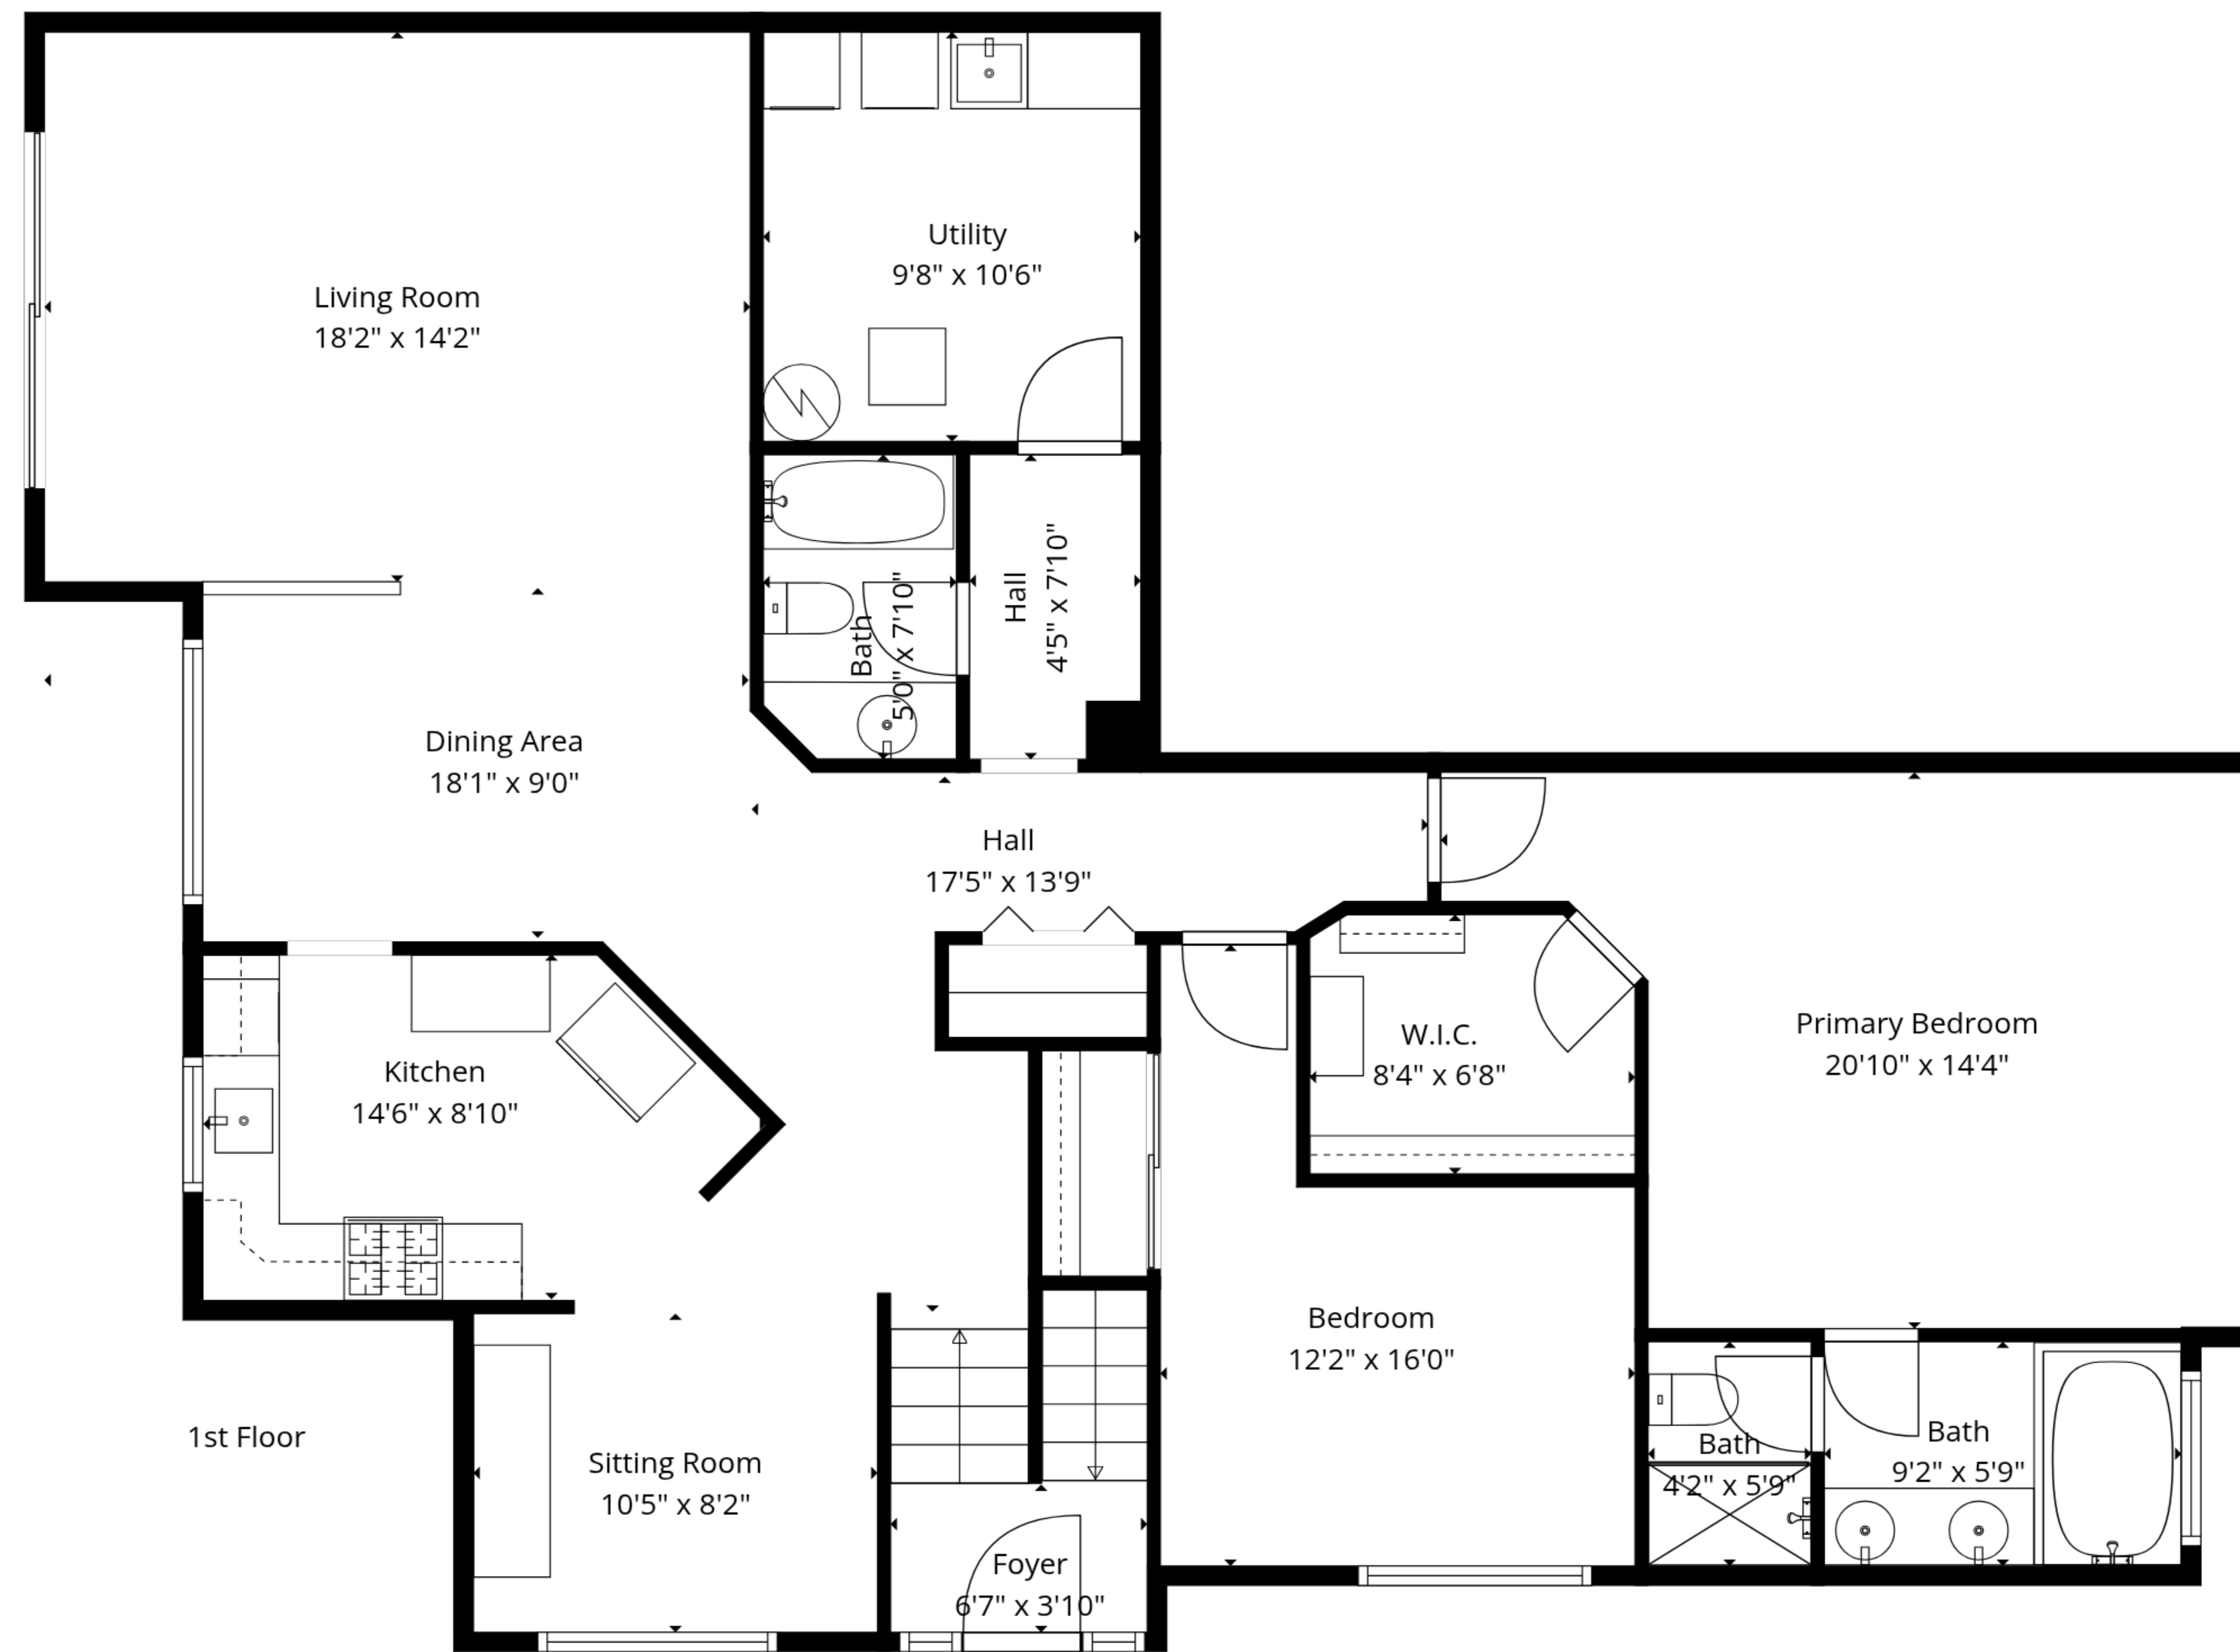

**TOTAL: 1553 sq. ft**

Basement: 94 sq. ft, 1st floor: 1459 sq. ft

EXCLUDED AREAS: GARAGE: 354 sq. ft, UTILITY: 102 sq. ft, WALLS: 145 sq. ft

**TOTAL: 1553 sq. ft**

Basement: 94 sq. ft, 1st floor: 1459 sq. ft

EXCLUDED AREAS: GARAGE: 354 sq. ft, UTILITY: 102 sq. ft, WALLS: 145 sq. ft

**TOTAL: 1553 sq. ft**

Basement: 94 sq. ft, 1st floor: 1459 sq. ft

EXCLUDED AREAS: GARAGE: 354 sq. ft, UTILITY: 102 sq. ft, WALLS: 145 sq. ft