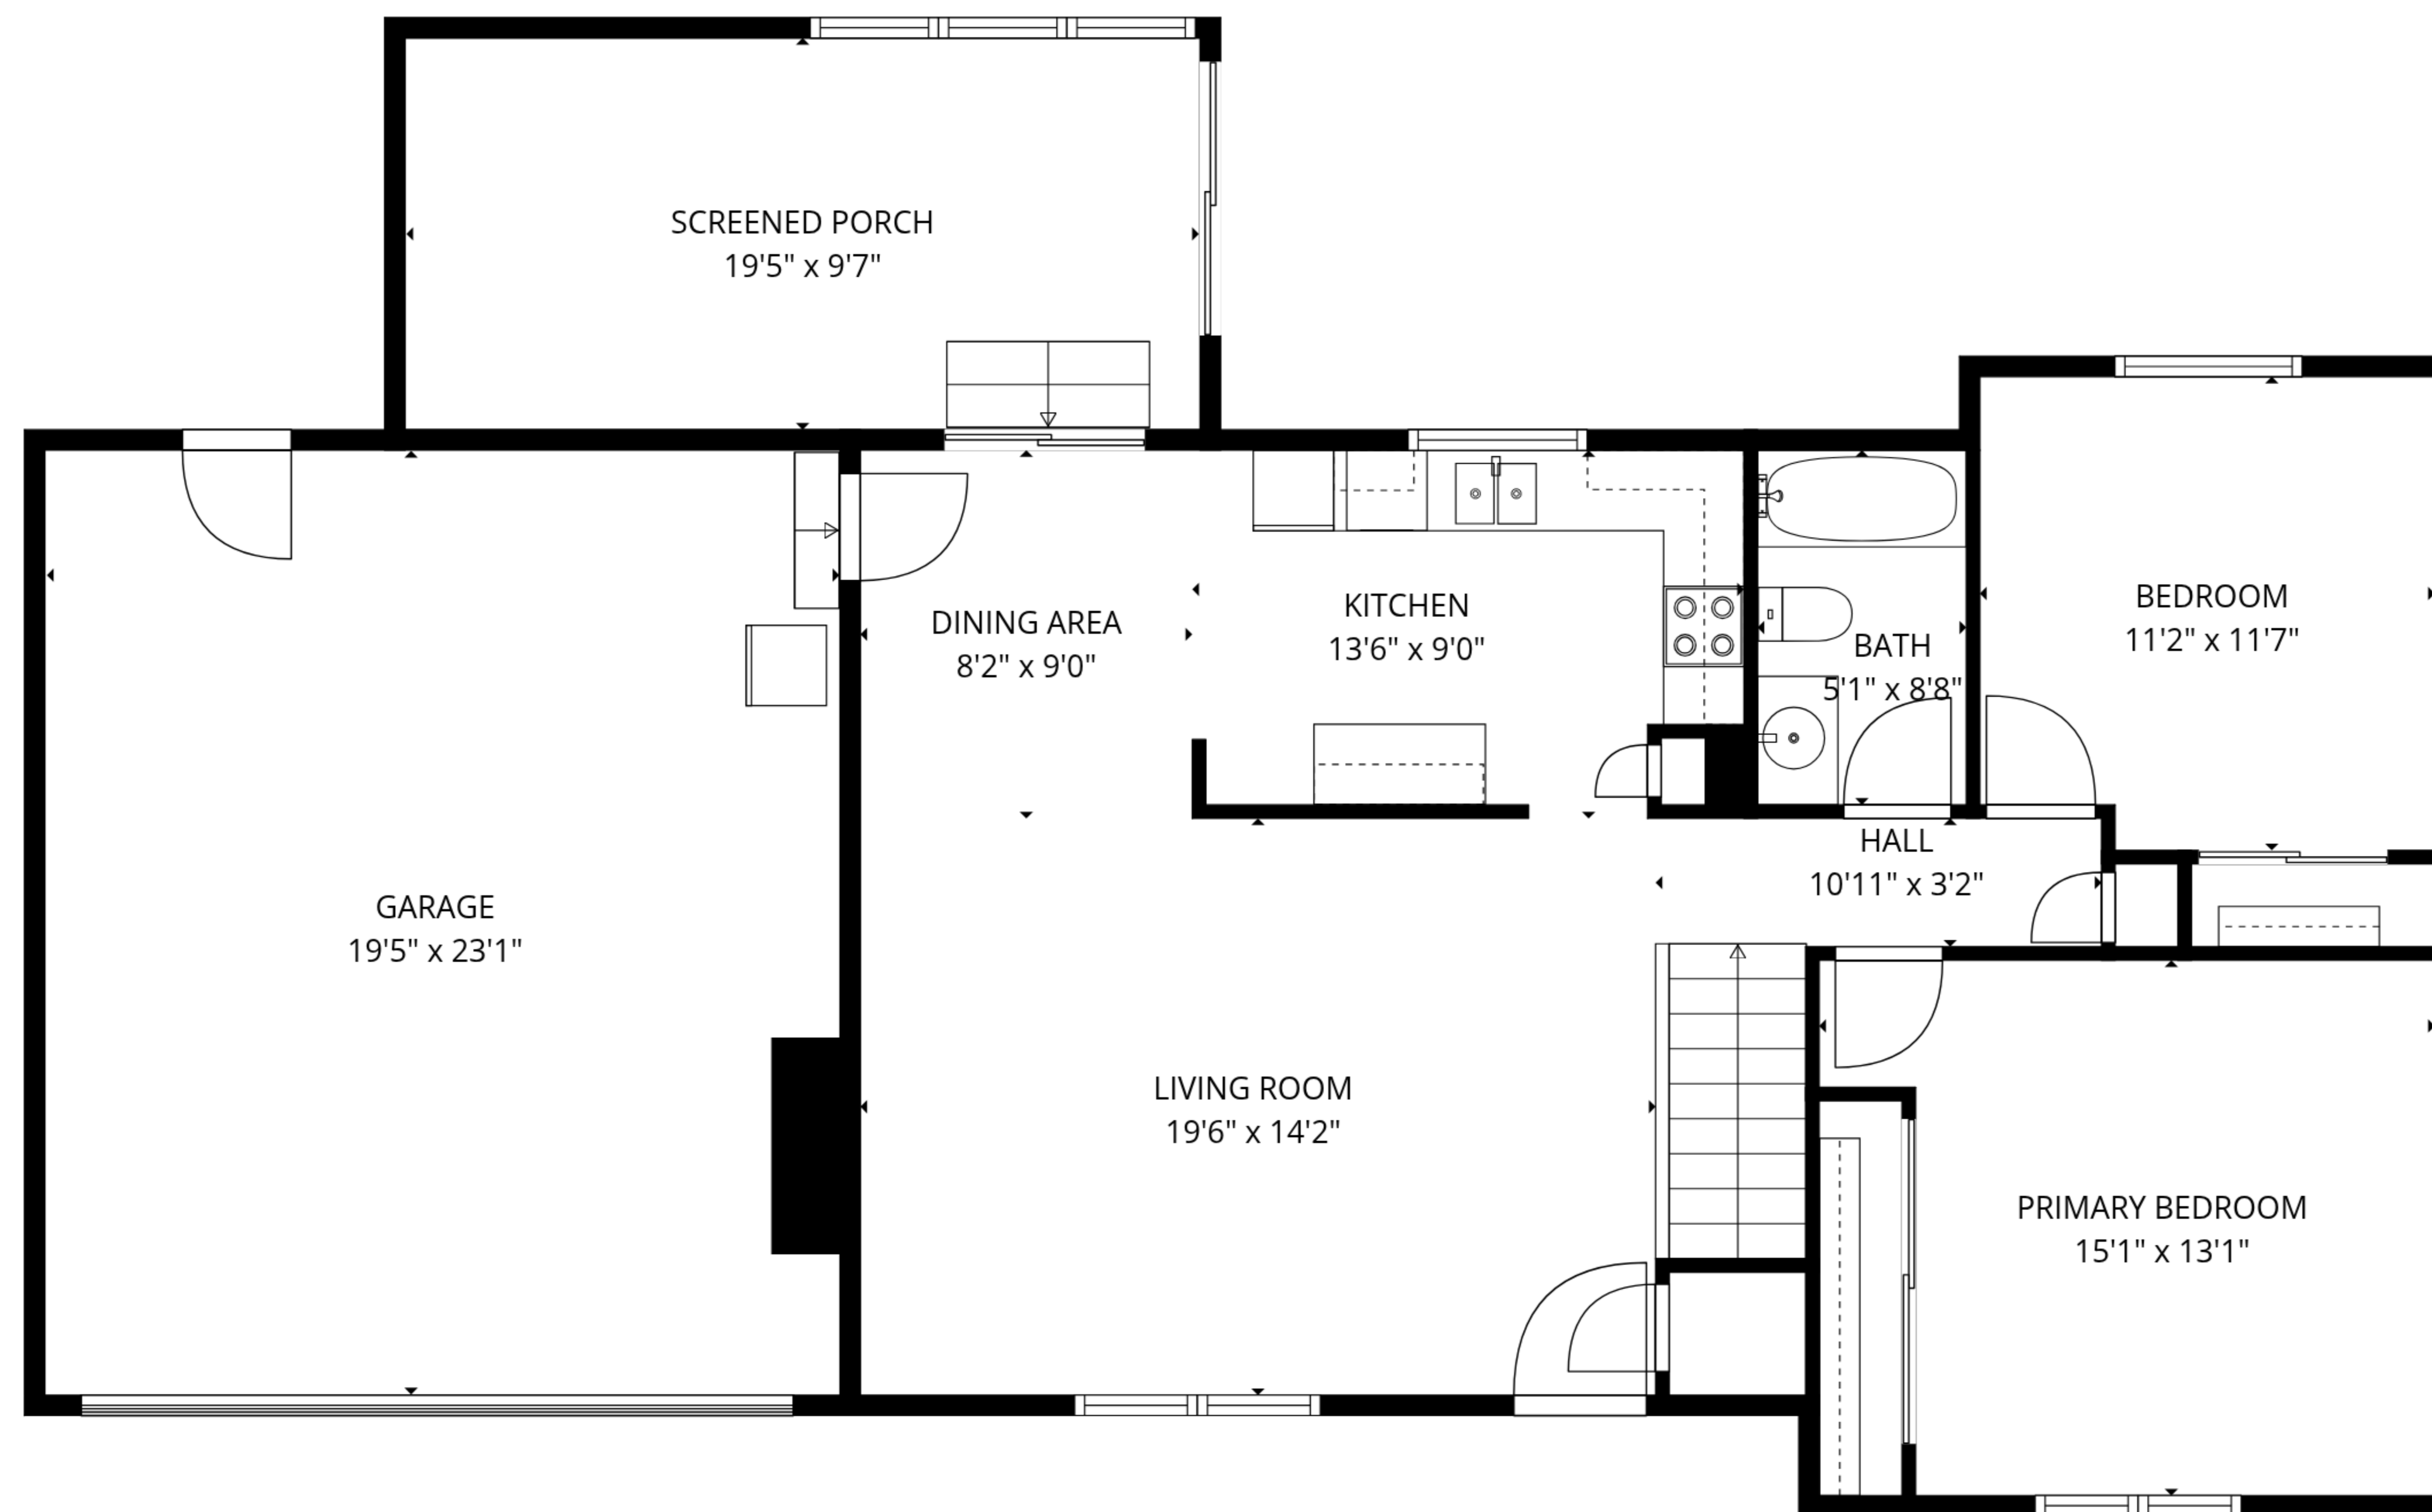

TOTAL: 1767 sq. ft

Basement: 817 sq. ft, 1st floor: 950 sq. ft

EXCLUDED AREAS: UTILITY: 26 sq. ft, FIREPLACE: 8 sq. ft, GARAGE: 451 sq. ft,

SCREENED PORCH: 187 sq. ft, WALLS: 177 sq. ft

SIZES AND DIMENSIONS ARE APPROXIMATE, ACTUAL MAY VARY.

1st floor

Basement

TOTAL: 1767 sq. ft

Basement: 817 sq. ft, 1st floor: 950 sq. ft

EXCLUDED AREAS: UTILITY: 26 sq. ft, FIREPLACE: 8 sq. ft, GARAGE: 451 sq. ft,
SCREENED PORCH: 187 sq. ft, WALLS: 177 sq. ft

SIZES AND DIMENSIONS ARE APPROXIMATE, ACTUAL MAY VARY.