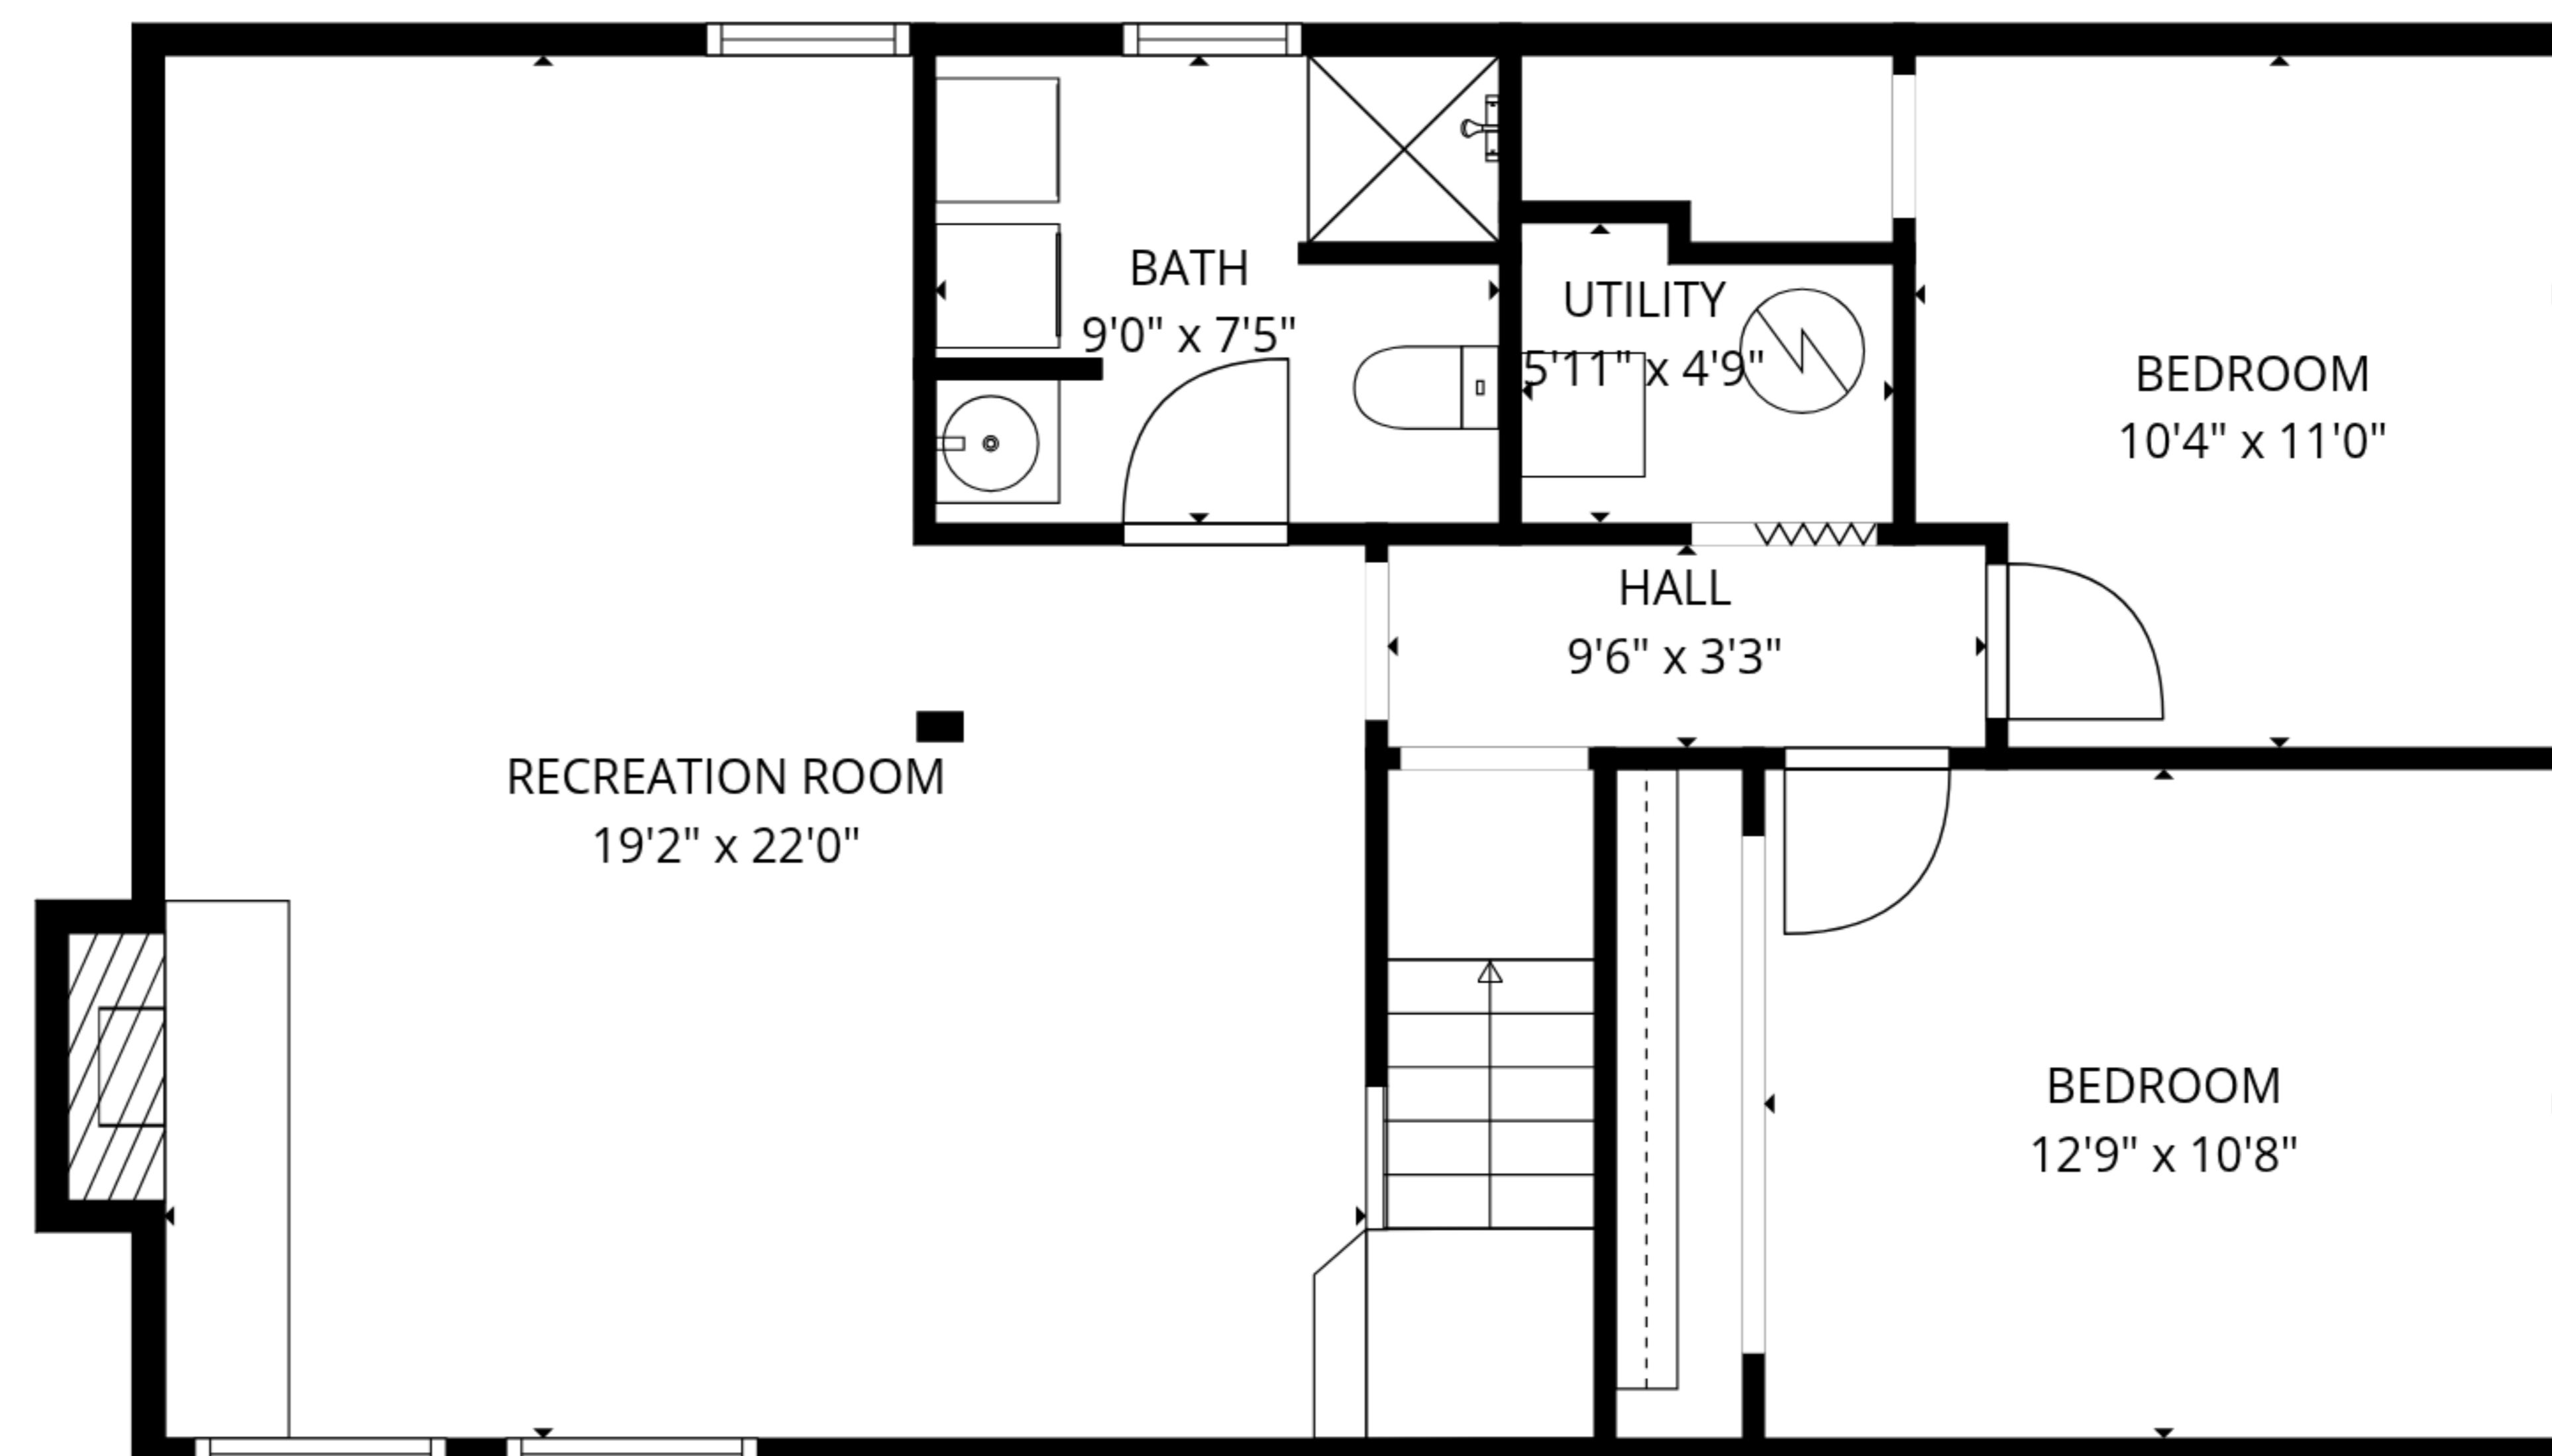

TOTAL: 1767 sq. ft

Basement: 817 sq. ft, 1st floor: 950 sq. ft

EXCLUDED AREAS: UTILITY: 26 sq. ft, FIREPLACE: 8 sq. ft, GARAGE: 451 sq. ft,

SCREENED PORCH: 187 sq. ft, WALLS: 177 sq. ft

SIZES AND DIMENSIONS ARE APPROXIMATE, ACTUAL MAY VARY.

1st floor

Basement

TOTAL: 1767 sq. ft

Basement: 817 sq. ft, 1st floor: 950 sq. ft

EXCLUDED AREAS: UTILITY: 26 sq. ft, FIREPLACE: 8 sq. ft, GARAGE: 451 sq. ft,
SCREENED PORCH: 187 sq. ft, WALLS: 177 sq. ft

SIZES AND DIMENSIONS ARE APPROXIMATE, ACTUAL MAY VARY.