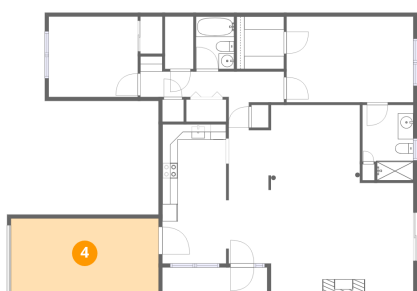

4 Floor 1 - Garage

Dimensions: 19'0" x 9'9"
Area: 185 sq. ft
Counted as living area: No

Heated: No
Finished: No
Enclosed: Yes
Contiguous: Yes
Permitted: Yes
Wet space: No
Addition: No
Conversion: No