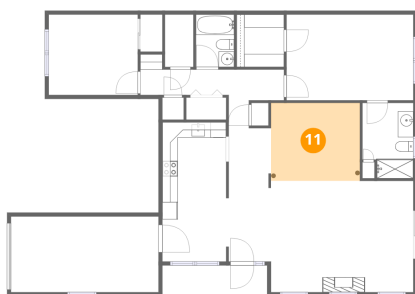

11 Floor 1 - Dining Area

Dimensions: 11'5" x 10'0"
Area: 114 sq. ft
Counted as living area: Yes

Heated: Yes
Finished: Yes
Enclosed: Yes
Contiguous: Yes
Permitted: Yes
Wet space: No
Addition: No
Conversion: No