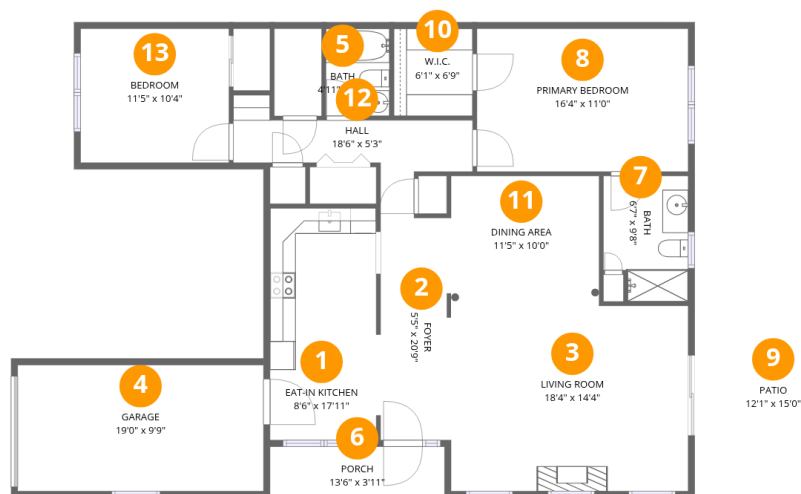

# 16 Constantine Way, Mt Sinai, NY, US

1st floor

**Total Area: 1254 sq. ft**

1st Floor: 1254 sq. ft

Excluded: Garage 186 sq. ft, Porch 53 sq. ft, Patio 182 sq. ft, Walls: 97 sq. ft

## Property summary

**1**  
Floors

**2**  
Bedrooms

**2**  
Bathrooms

**1**  
Garages

## Room dimensions

Floor 1

Total: 1254 sqft Excluded: 421 sqft

#		Dimensions	sqft	Counted as living area
1	Eat-in Kitchen	8'6" x 17'11"	153 sq. ft	Yes
2	Foyer	5'5" x 20'9"	113 sq. ft	Yes
3	Living Room	18'4" x 14'4"	262 sq. ft	Yes
4	Garage	19'0" x 9'9"	185 sq. ft	No
5	Bath	4'11" x 6'8"	33 sq. ft	Yes
6	Porch	13'6" x 3'11"	53 sq. ft	No
7	Bath	6'7" x 9'8"	64 sq. ft	Yes
8	Primary Bedroom	16'4" x 11'0"	179 sq. ft	Yes
9	Patio	12'1" x 15'0"	182 sq. ft	No
10	W.I.C.	6'1" x 6'9"	41 sq. ft	Yes
11	Dining Area	11'5" x 10'0"	114 sq. ft	Yes

### 11 Floor 1 - Dining Area

Dimensions: 11'5" x 10'0"  
Area: 114 sq. ft  
Counted as living area: Yes

Heated: Yes  
Finished: Yes  
Enclosed: Yes  
Contiguous: Yes  
Permitted: Yes  
Wet space: No  
Addition: No  
Conversion: No