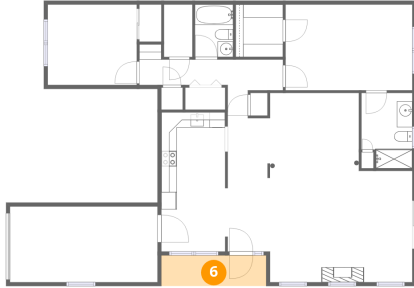

### 3 Floor 1 - Living Room

Dimensions: 18'4" x 14'4"  
Area: 262 sq. ft  
Counted as living area: Yes

Heated: Yes  
Finished: Yes  
Enclosed: Yes  
Contiguous: Yes  
Permitted: Yes  
Wet space: No  
Addition: No  
Conversion: No

### 4 Floor 1 - Garage

Dimensions: 19'0" x 9'9"  
Area: 185 sq. ft  
Counted as living area: No

Heated: No  
Finished: No  
Enclosed: Yes  
Contiguous: Yes  
Permitted: Yes  
Wet space: No  
Addition: No  
Conversion: No

## 6 Floor 1 - Porch

Dimensions: 13'6" x 3'11"  
Area: 53 sq. ft  
Counted as living area: No

Heated: No  
Finished: No  
Enclosed: No  
Contiguous: Yes  
Permitted: Yes  
Wet space: No  
Addition: No  
Conversion: No