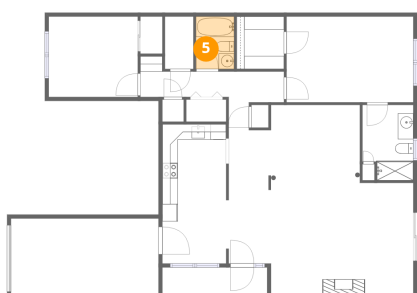

5 Floor 1 - Bath

Dimensions: 4'11" x 6'8"
Area: 33 sq. ft
Counted as living area: Yes

Heated: Yes
Finished: Yes
Enclosed: Yes
Contiguous: Yes
Permitted: Yes
Wet space: Yes
Addition: No
Conversion: No