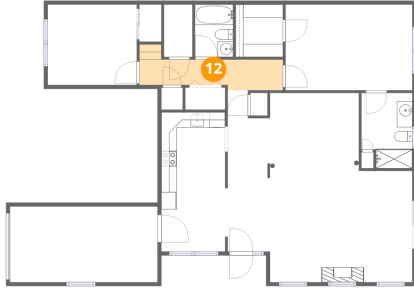

12 Floor 1 - Hall

Dimensions: 18'6" x 5'3"
Area: 97 sq. ft
Counted as living area: Yes

Heated: Yes
Finished: Yes
Enclosed: Yes
Contiguous: Yes
Permitted: Yes
Wet space: No
Addition: No
Conversion: No