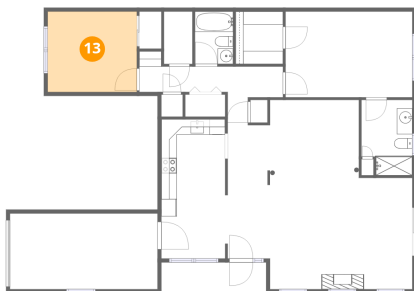

13 Floor 1 - Bedroom

Dimensions: 11'5" x 10'4"
Area: 118 sq. ft
Counted as living area: Yes

Heated: Yes
Finished: Yes
Enclosed: Yes
Contiguous: Yes
Permitted: Yes
Wet space: No
Addition: No
Conversion: No