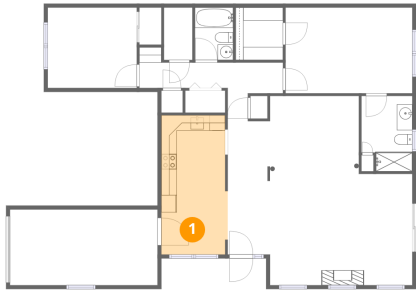

1 Floor 1 - Eat-in Kitchen

Dimensions: 8'6" x 17'11"
Area: 153 sq. ft
Counted as living area: Yes

Heated: Yes
Finished: Yes
Enclosed: Yes
Contiguous: Yes
Permitted: Yes
Wet space: No
Addition: No
Conversion: No