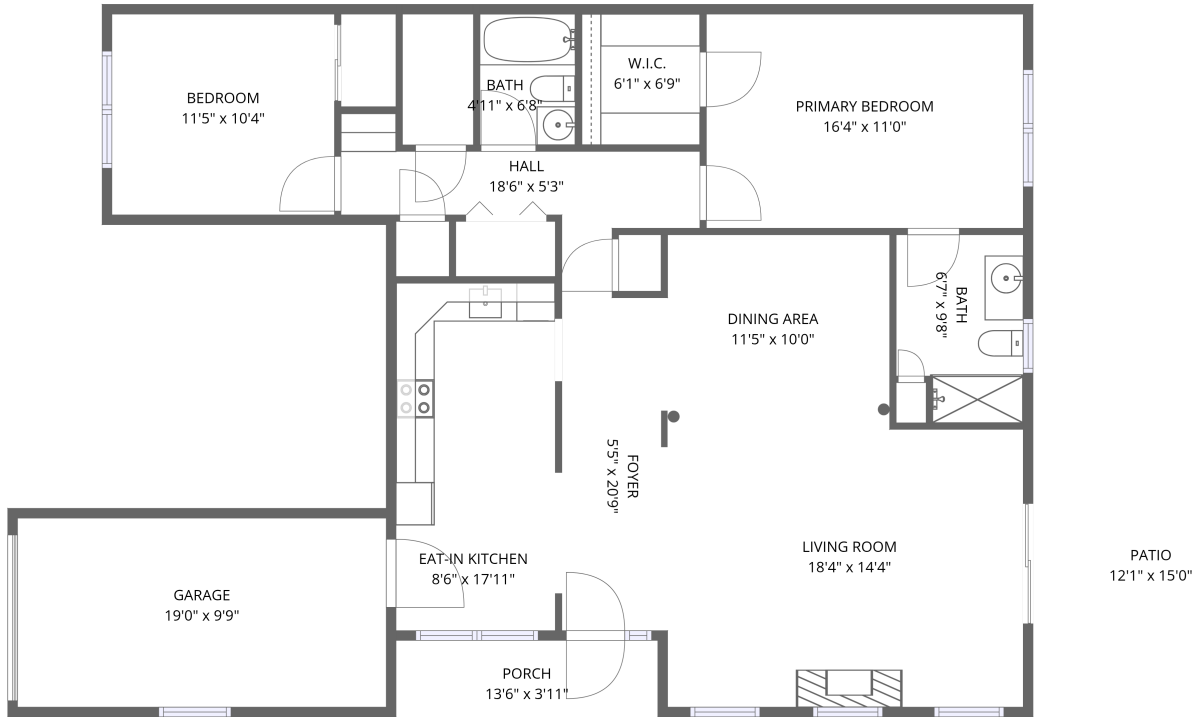

# 16 Constantine Way, Mt Sinai, NY, US

1st floor

**Total Area: 1254 sq. ft**

1st Floor: 1254 sq. ft

Excluded: Garage 186 sq. ft, Porch 53 sq. ft, Patio 182 sq. ft, Walls: 97 sq. ft

## Room dimensions

Floor 1

Total: 1254 sqft Excluded: 421 sqft

#		Dimensions	sqft	Counted as living area
1	Eat-in Kitchen	8'6" x 17'11"	153 sq. ft	Yes
2	Foyer	5'5" x 20'9"	113 sq. ft	Yes
3	Living Room	18'4" x 14'4"	262 sq. ft	Yes
4	Garage	19'0" x 9'9"	185 sq. ft	No
5	Bath	4'11" x 6'8"	33 sq. ft	Yes
6	Porch	13'6" x 3'11"	53 sq. ft	No
7	Bath	6'7" x 9'8"	64 sq. ft	Yes
8	Primary Bedroom	16'4" x 11'0"	179 sq. ft	Yes
9	Patio	12'1" x 15'0"	182 sq. ft	No
10	W.I.C.	6'1" x 6'9"	41 sq. ft	Yes
11	Dining Area	11'5" x 10'0"	114 sq. ft	Yes

## 1 Floor 1 - Eat-in Kitchen

Dimensions: 8'6" x 17'11"  
Area: 153 sq. ft  
Counted as living area: Yes

Heated: Yes  
Finished: Yes  
Enclosed: Yes  
Contiguous: Yes  
Permitted: Yes  
Wet space: No  
Addition: No  
Conversion: No

## 2 Floor 1 - Foyer

Dimensions: 5'5" x 20'9"  
Area: 113 sq. ft  
Counted as living area: Yes

Heated: Yes  
Finished: Yes  
Enclosed: Yes  
Contiguous: Yes  
Permitted: Yes  
Wet space: No  
Addition: No  
Conversion: No