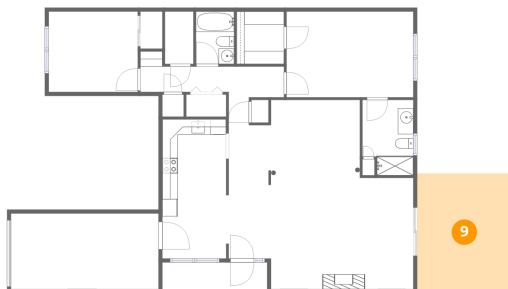

9 Floor 1 - Patio

Dimensions: 12'1" x 15'0"
Area: 182 sq. ft
Counted as living area: No

Heated: No
Finished: No
Enclosed: No
Contiguous: Yes
Permitted: Yes
Wet space: No
Addition: No
Conversion: No