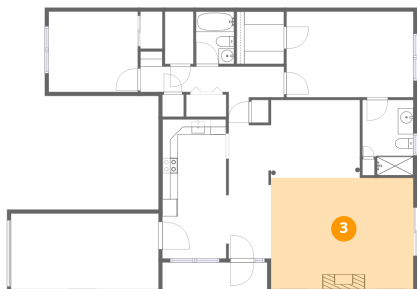

3 Floor 1 - Living Room

Dimensions: 18'4" x 14'4"
Area: 262 sq. ft
Counted as living area: Yes

Heated: Yes
Finished: Yes
Enclosed: Yes
Contiguous: Yes
Permitted: Yes
Wet space: No
Addition: No
Conversion: No