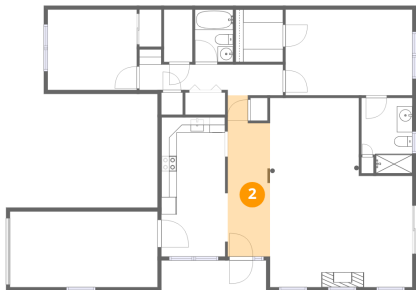

## 16 Constantine Way,Mt Sinai,NY,US

#		Dimensions	sqft	Counted as living area
12	Hall	18'6" x 5'3"	97 sq. ft	Yes
13	Bedroom	11'5" x 10'4"	118 sq. ft	Yes

## 1 Floor 1 - Eat-in Kitchen

Dimensions: 8'6" x 17'11"  
Area: 153 sq. ft  
Counted as living area: Yes

Heated: Yes  
Finished: Yes  
Enclosed: Yes  
Contiguous: Yes  
Permitted: Yes  
Wet space: No  
Addition: No  
Conversion: No

## 2 Floor 1 - Foyer

Dimensions: 5'5" x 20'9"  
Area: 113 sq. ft  
Counted as living area: Yes

Heated: Yes  
Finished: Yes  
Enclosed: Yes  
Contiguous: Yes  
Permitted: Yes  
Wet space: No  
Addition: No  
Conversion: No