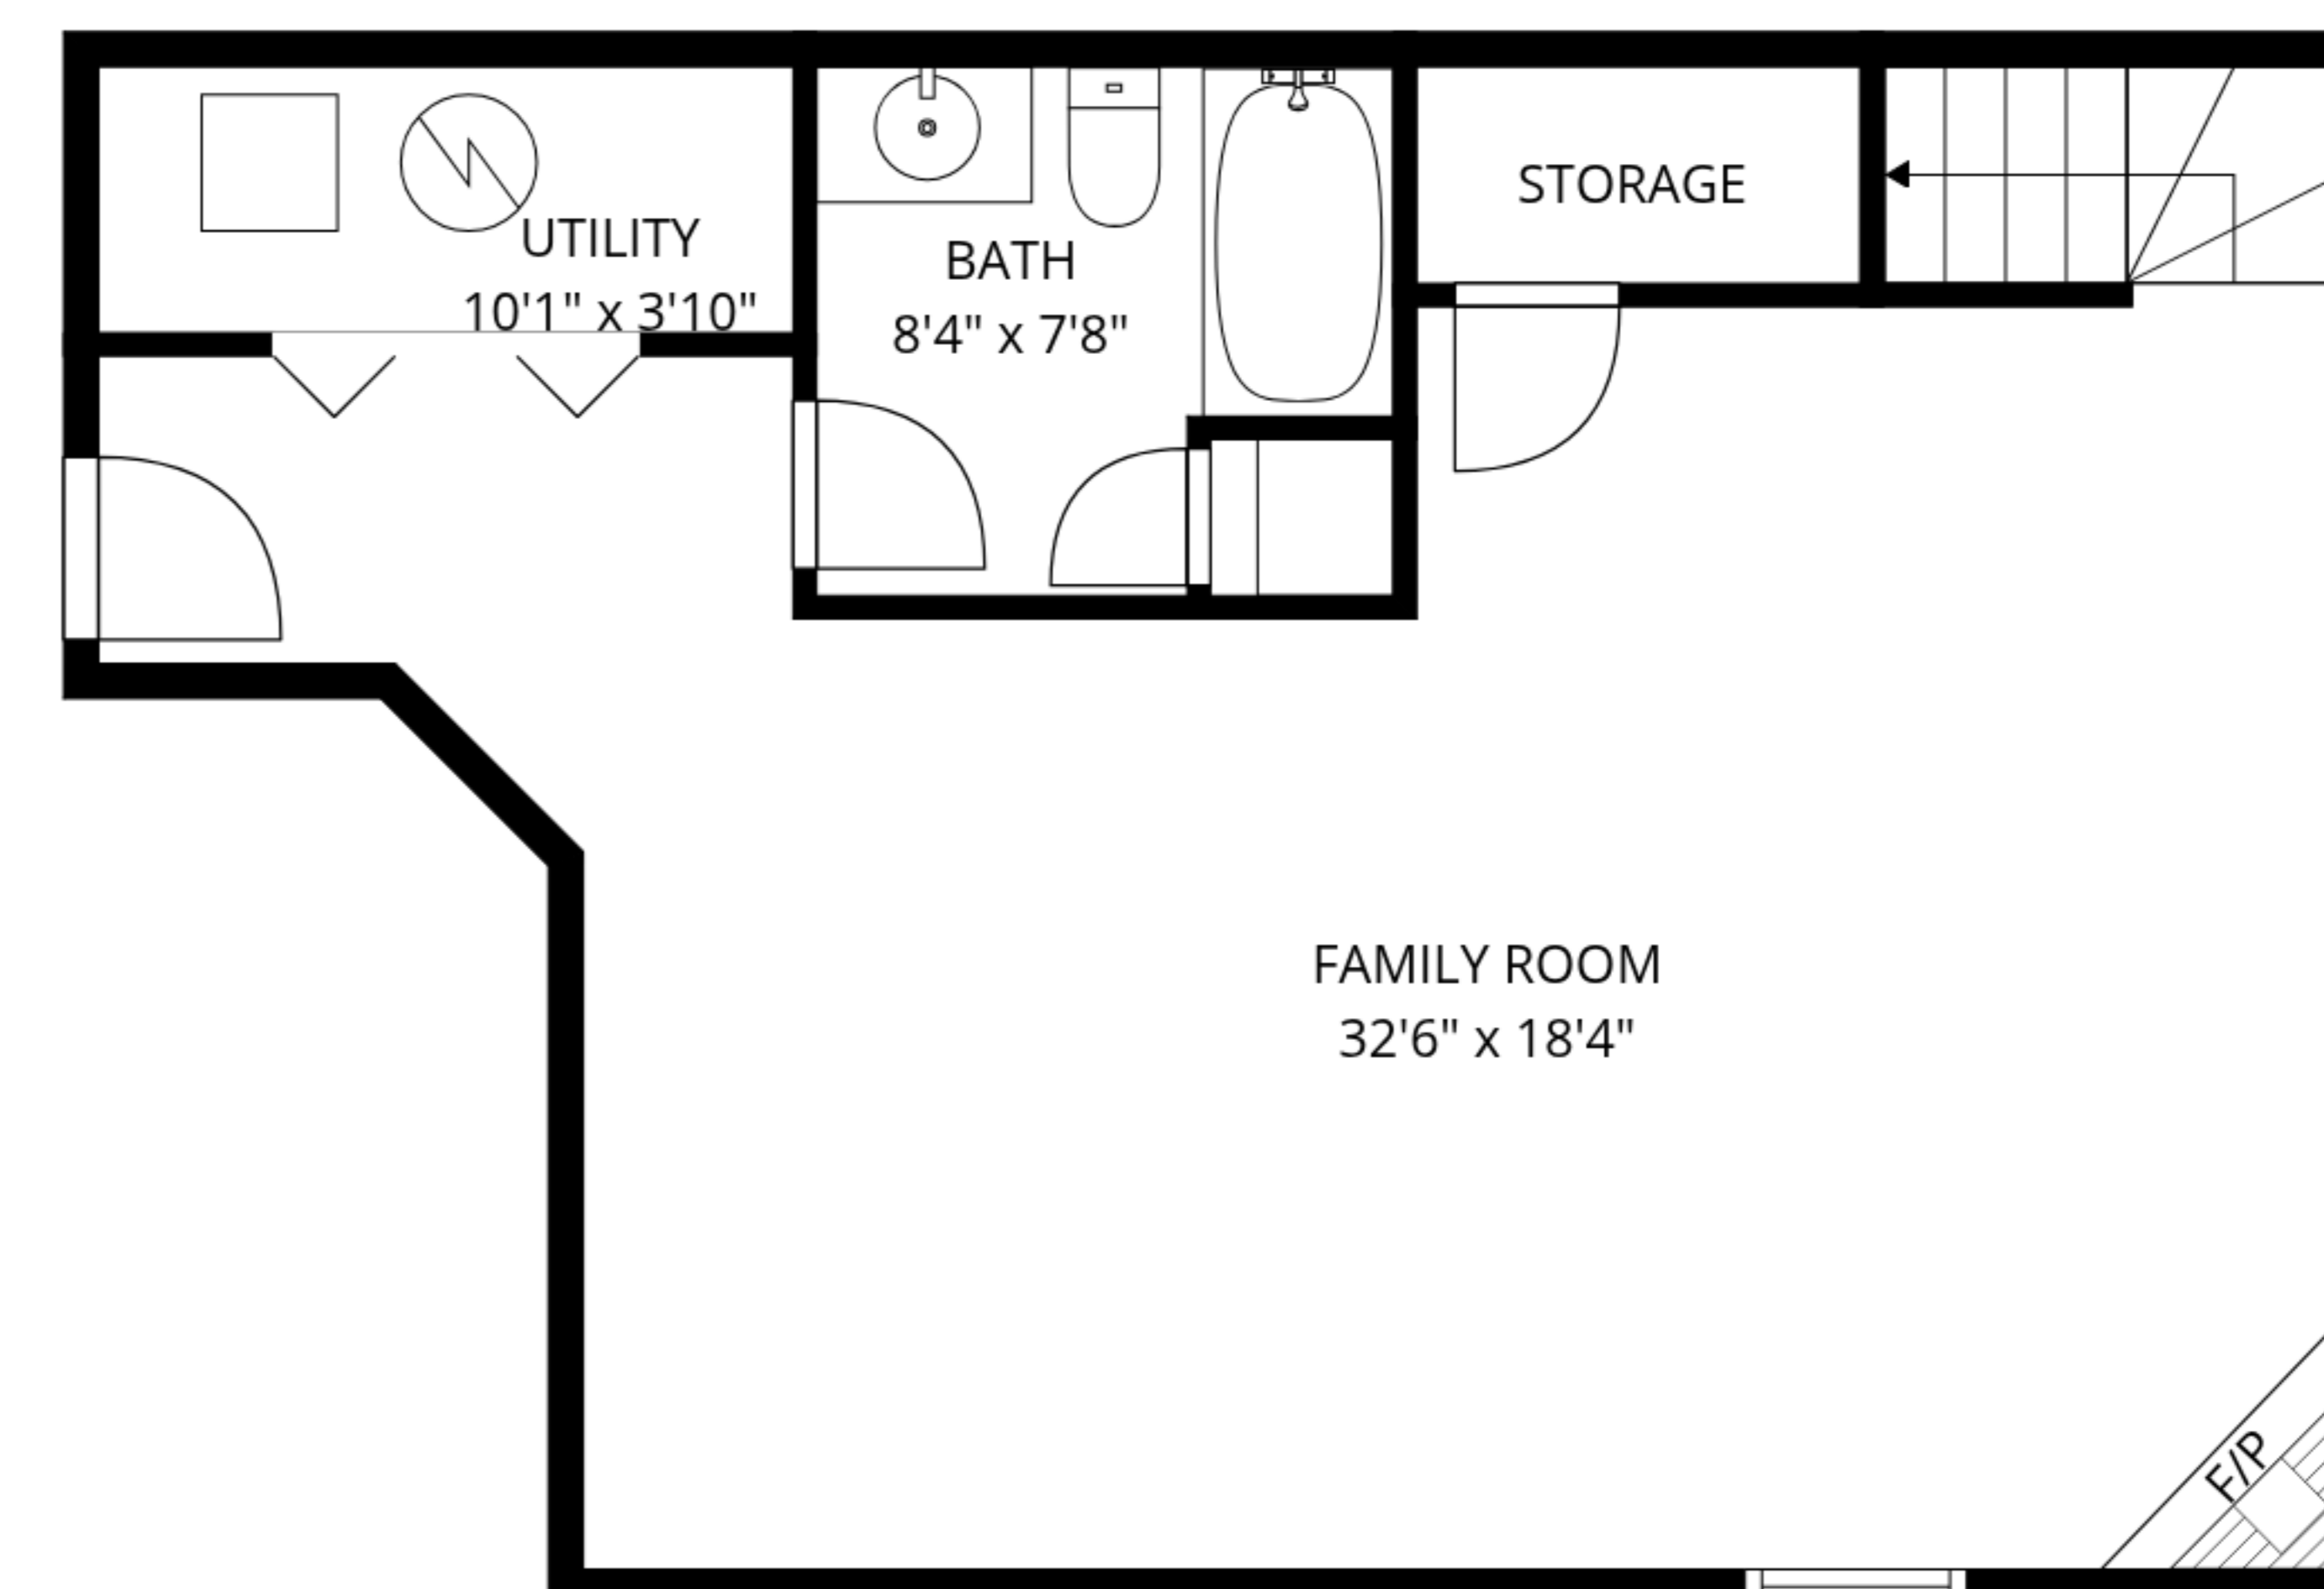

SIZES AND DIMENSIONS ARE APPROXIMATE. ACTUAL MAY VARY.

SIZES AND DIMENSIONS ARE APPROXIMATE. ACTUAL MAY VARY.

DECK
17'9" x 16'9"

STAIRS TO TERRACE

2nd floor

SIZES AND DIMENSIONS ARE APPROXIMATE. ACTUAL MAY VARY.