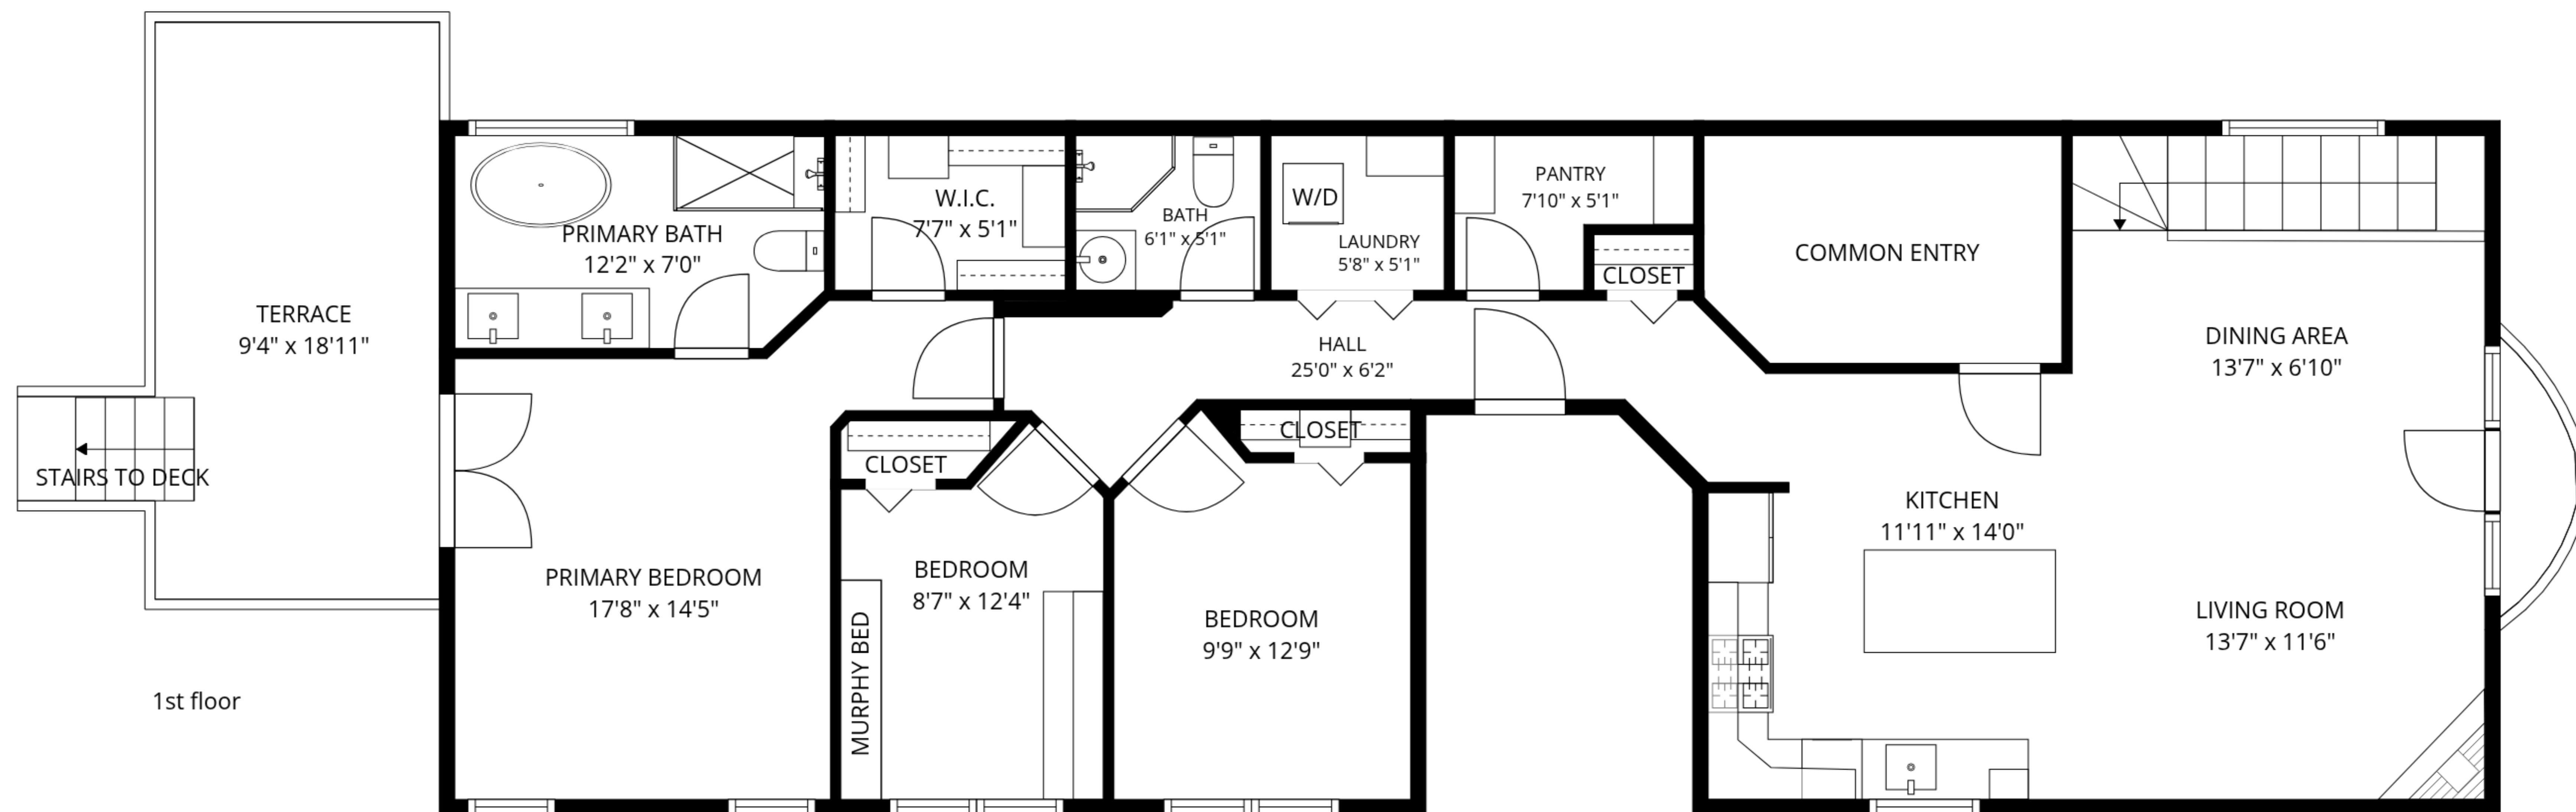

SIZES AND DIMENSIONS ARE APPROXIMATE. ACTUAL MAY VARY.

SIZES AND DIMENSIONS ARE APPROXIMATE. ACTUAL MAY VARY.

DECK
17'9" x 16'9"

STAIRS TO TERRACE

2nd floor

SIZES AND DIMENSIONS ARE APPROXIMATE. ACTUAL MAY VARY.