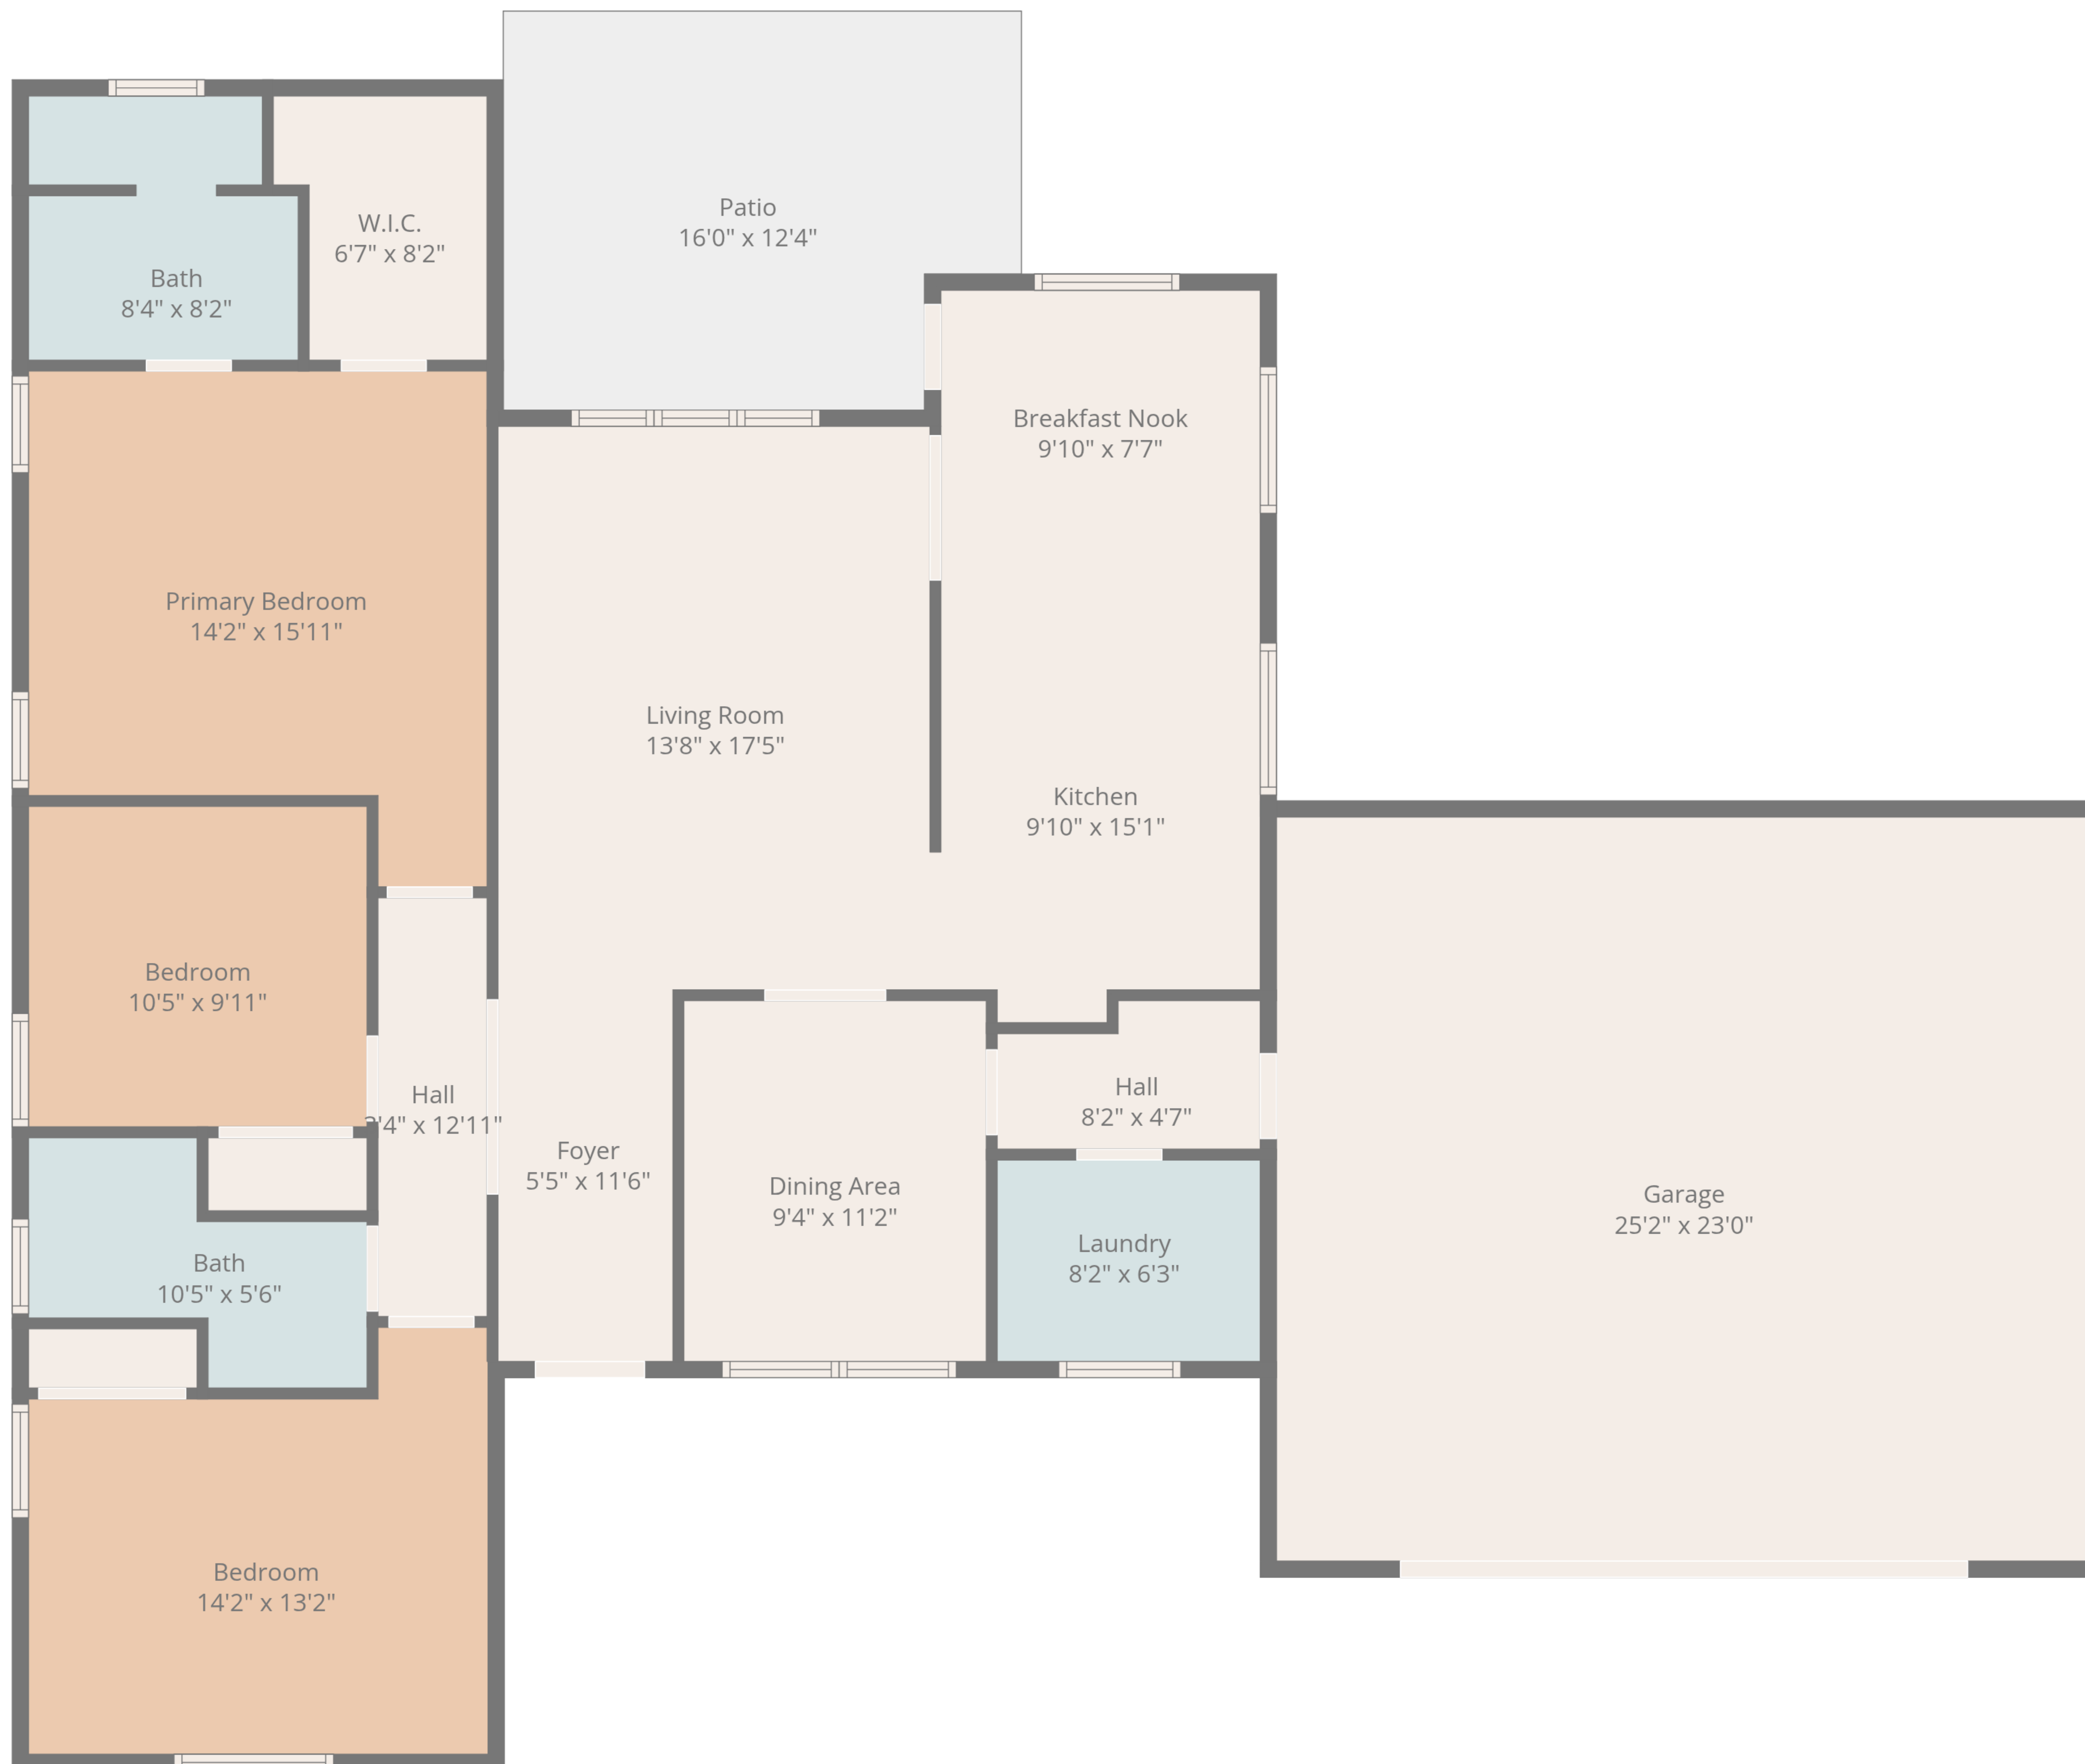

Total: 1458 sq. ft
 1st Floor: 1458 sq. ft
 Excluded Areas: Garage: 579 sq. Ft, Patio: 185 sq. Ft, Walls: 135 sq. ft

Total: 1458 sq. ft
 1st Floor: 1458 sq. ft
 Excluded Areas: Garage: 579 sq. Ft, Patio: 185 sq. Ft, Walls: 135 sq. ft