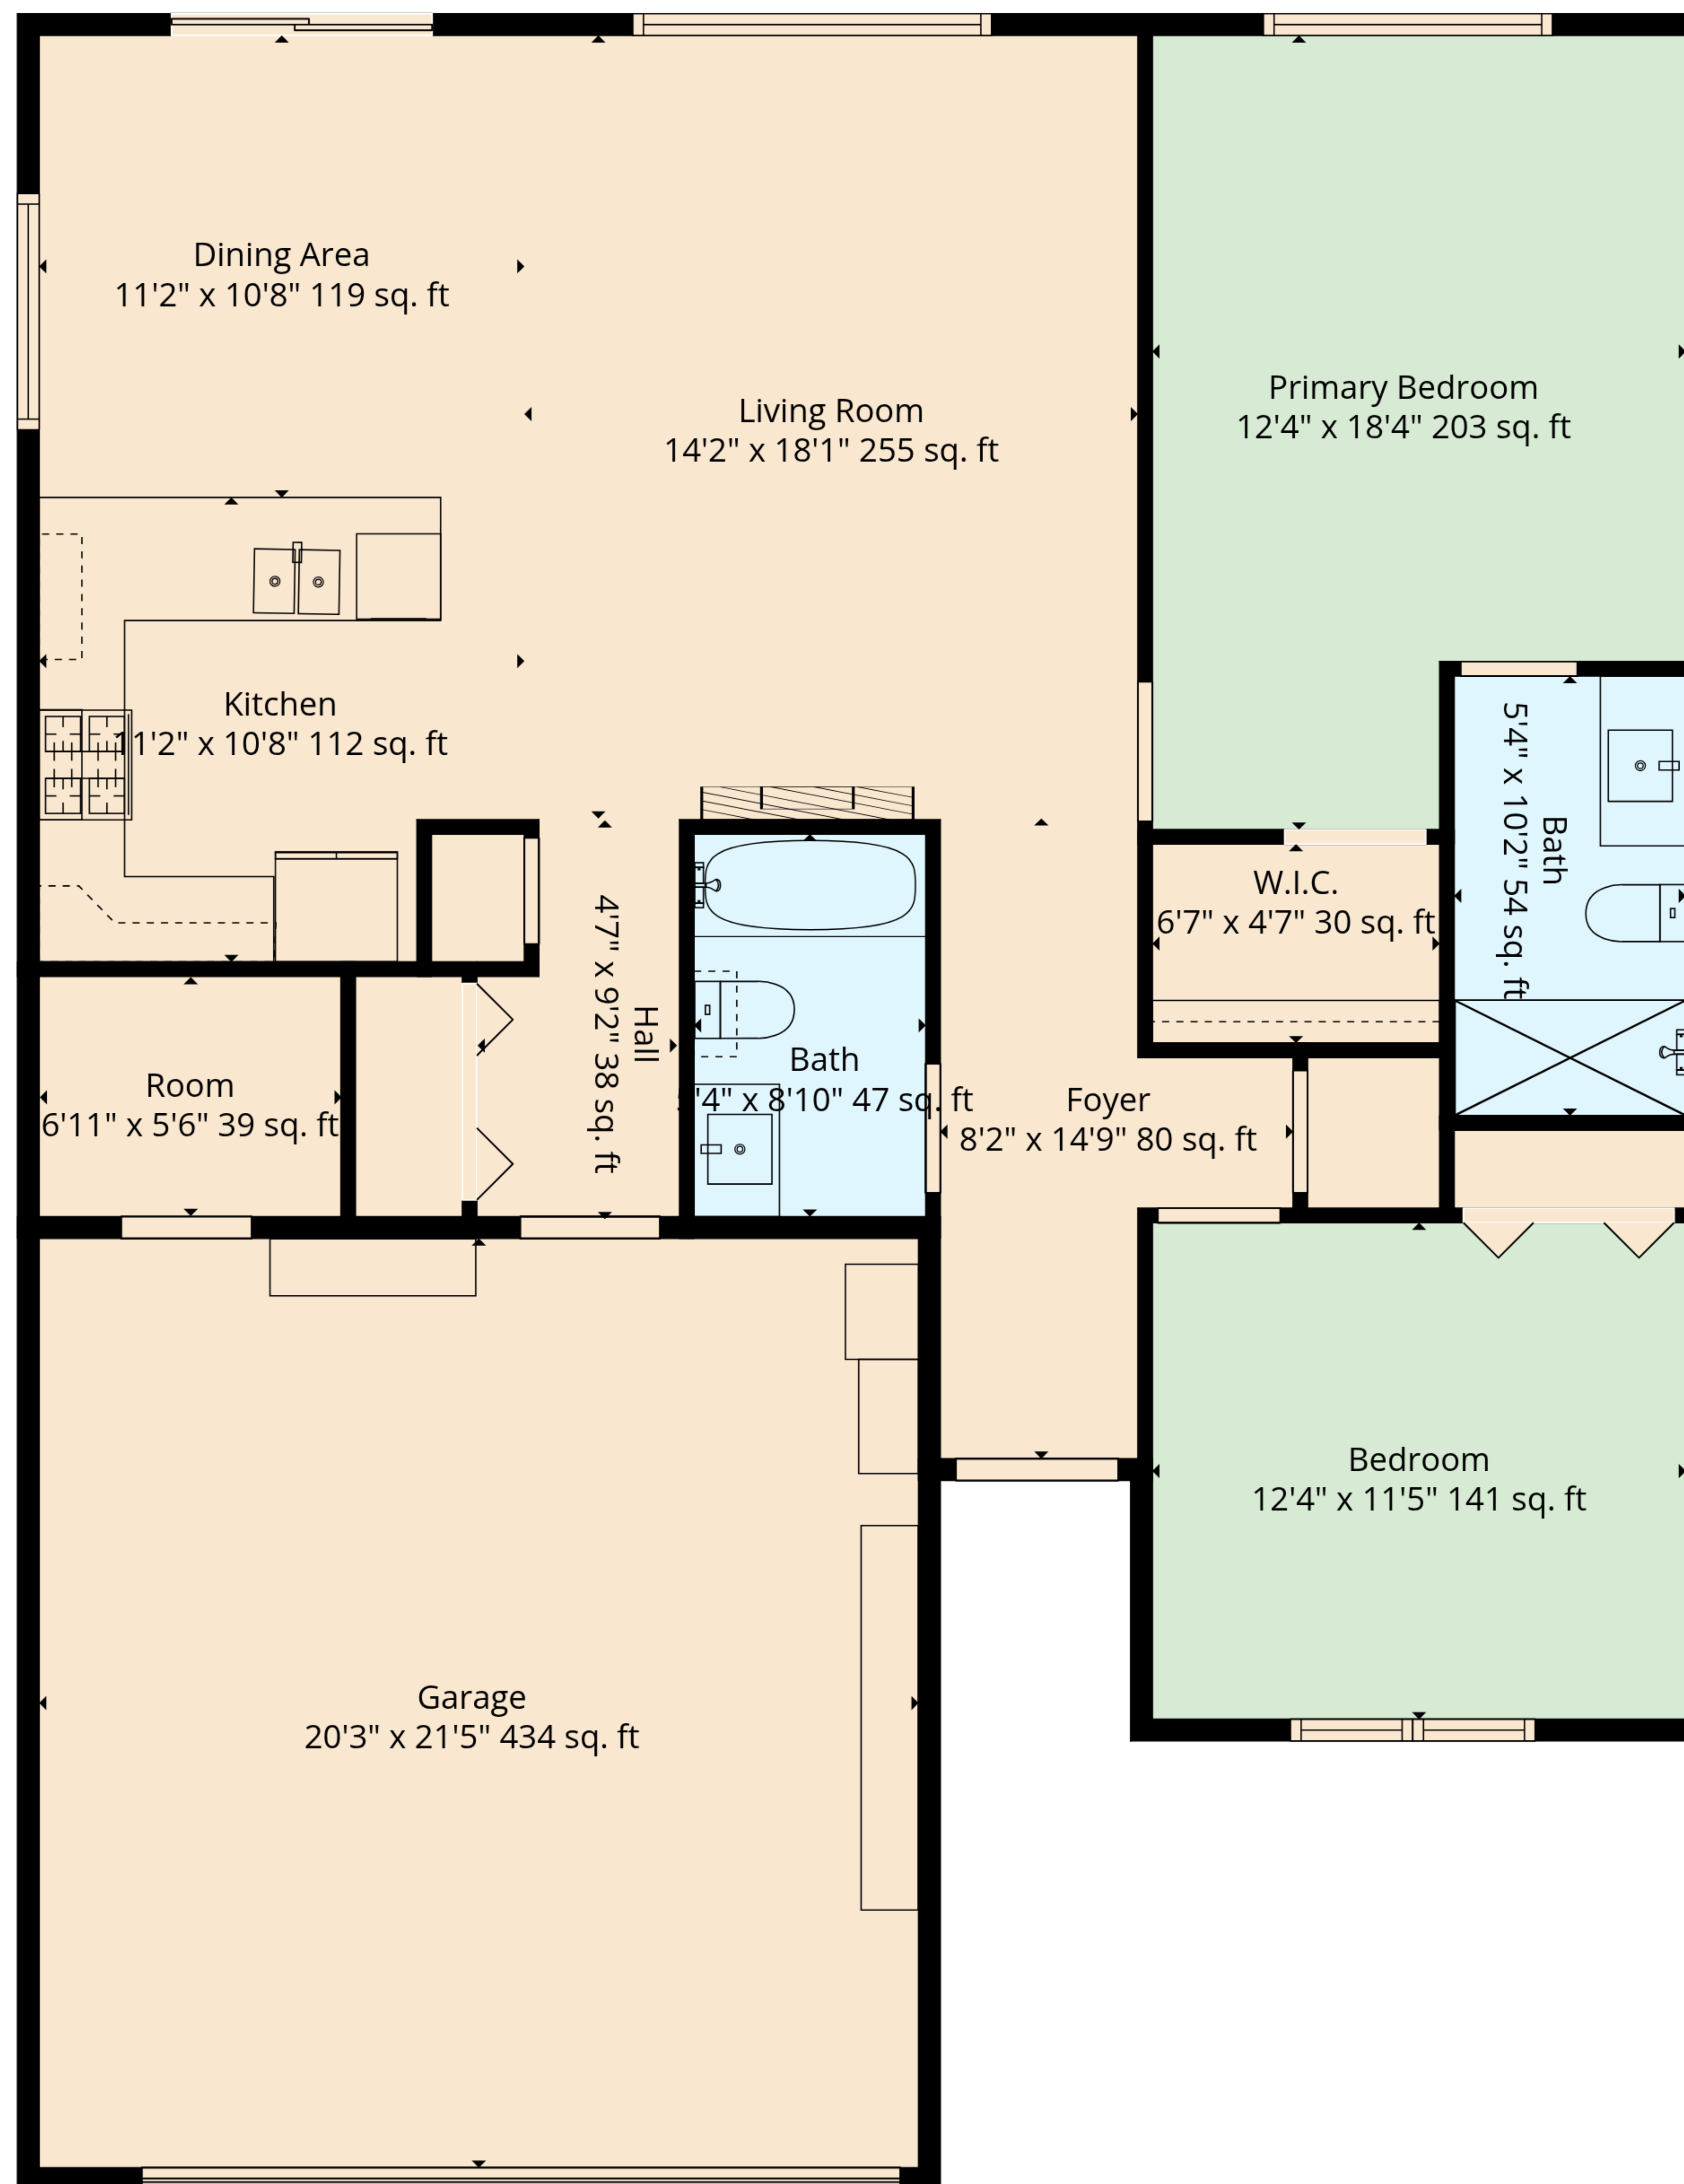

Total: 1164 sq. ft
 1st Floor: 1164 sq. ft
 Excluded Areas: Garage: 434 sq. Ft, Room: 39 sq. Ft, Walls: 106 sq. ft

Total: 1164 sq. ft
 1st Floor: 1164 sq. ft
 Excluded Areas: Garage: 434 sq. Ft, Room: 39 sq. Ft, Walls: 106 sq. ft