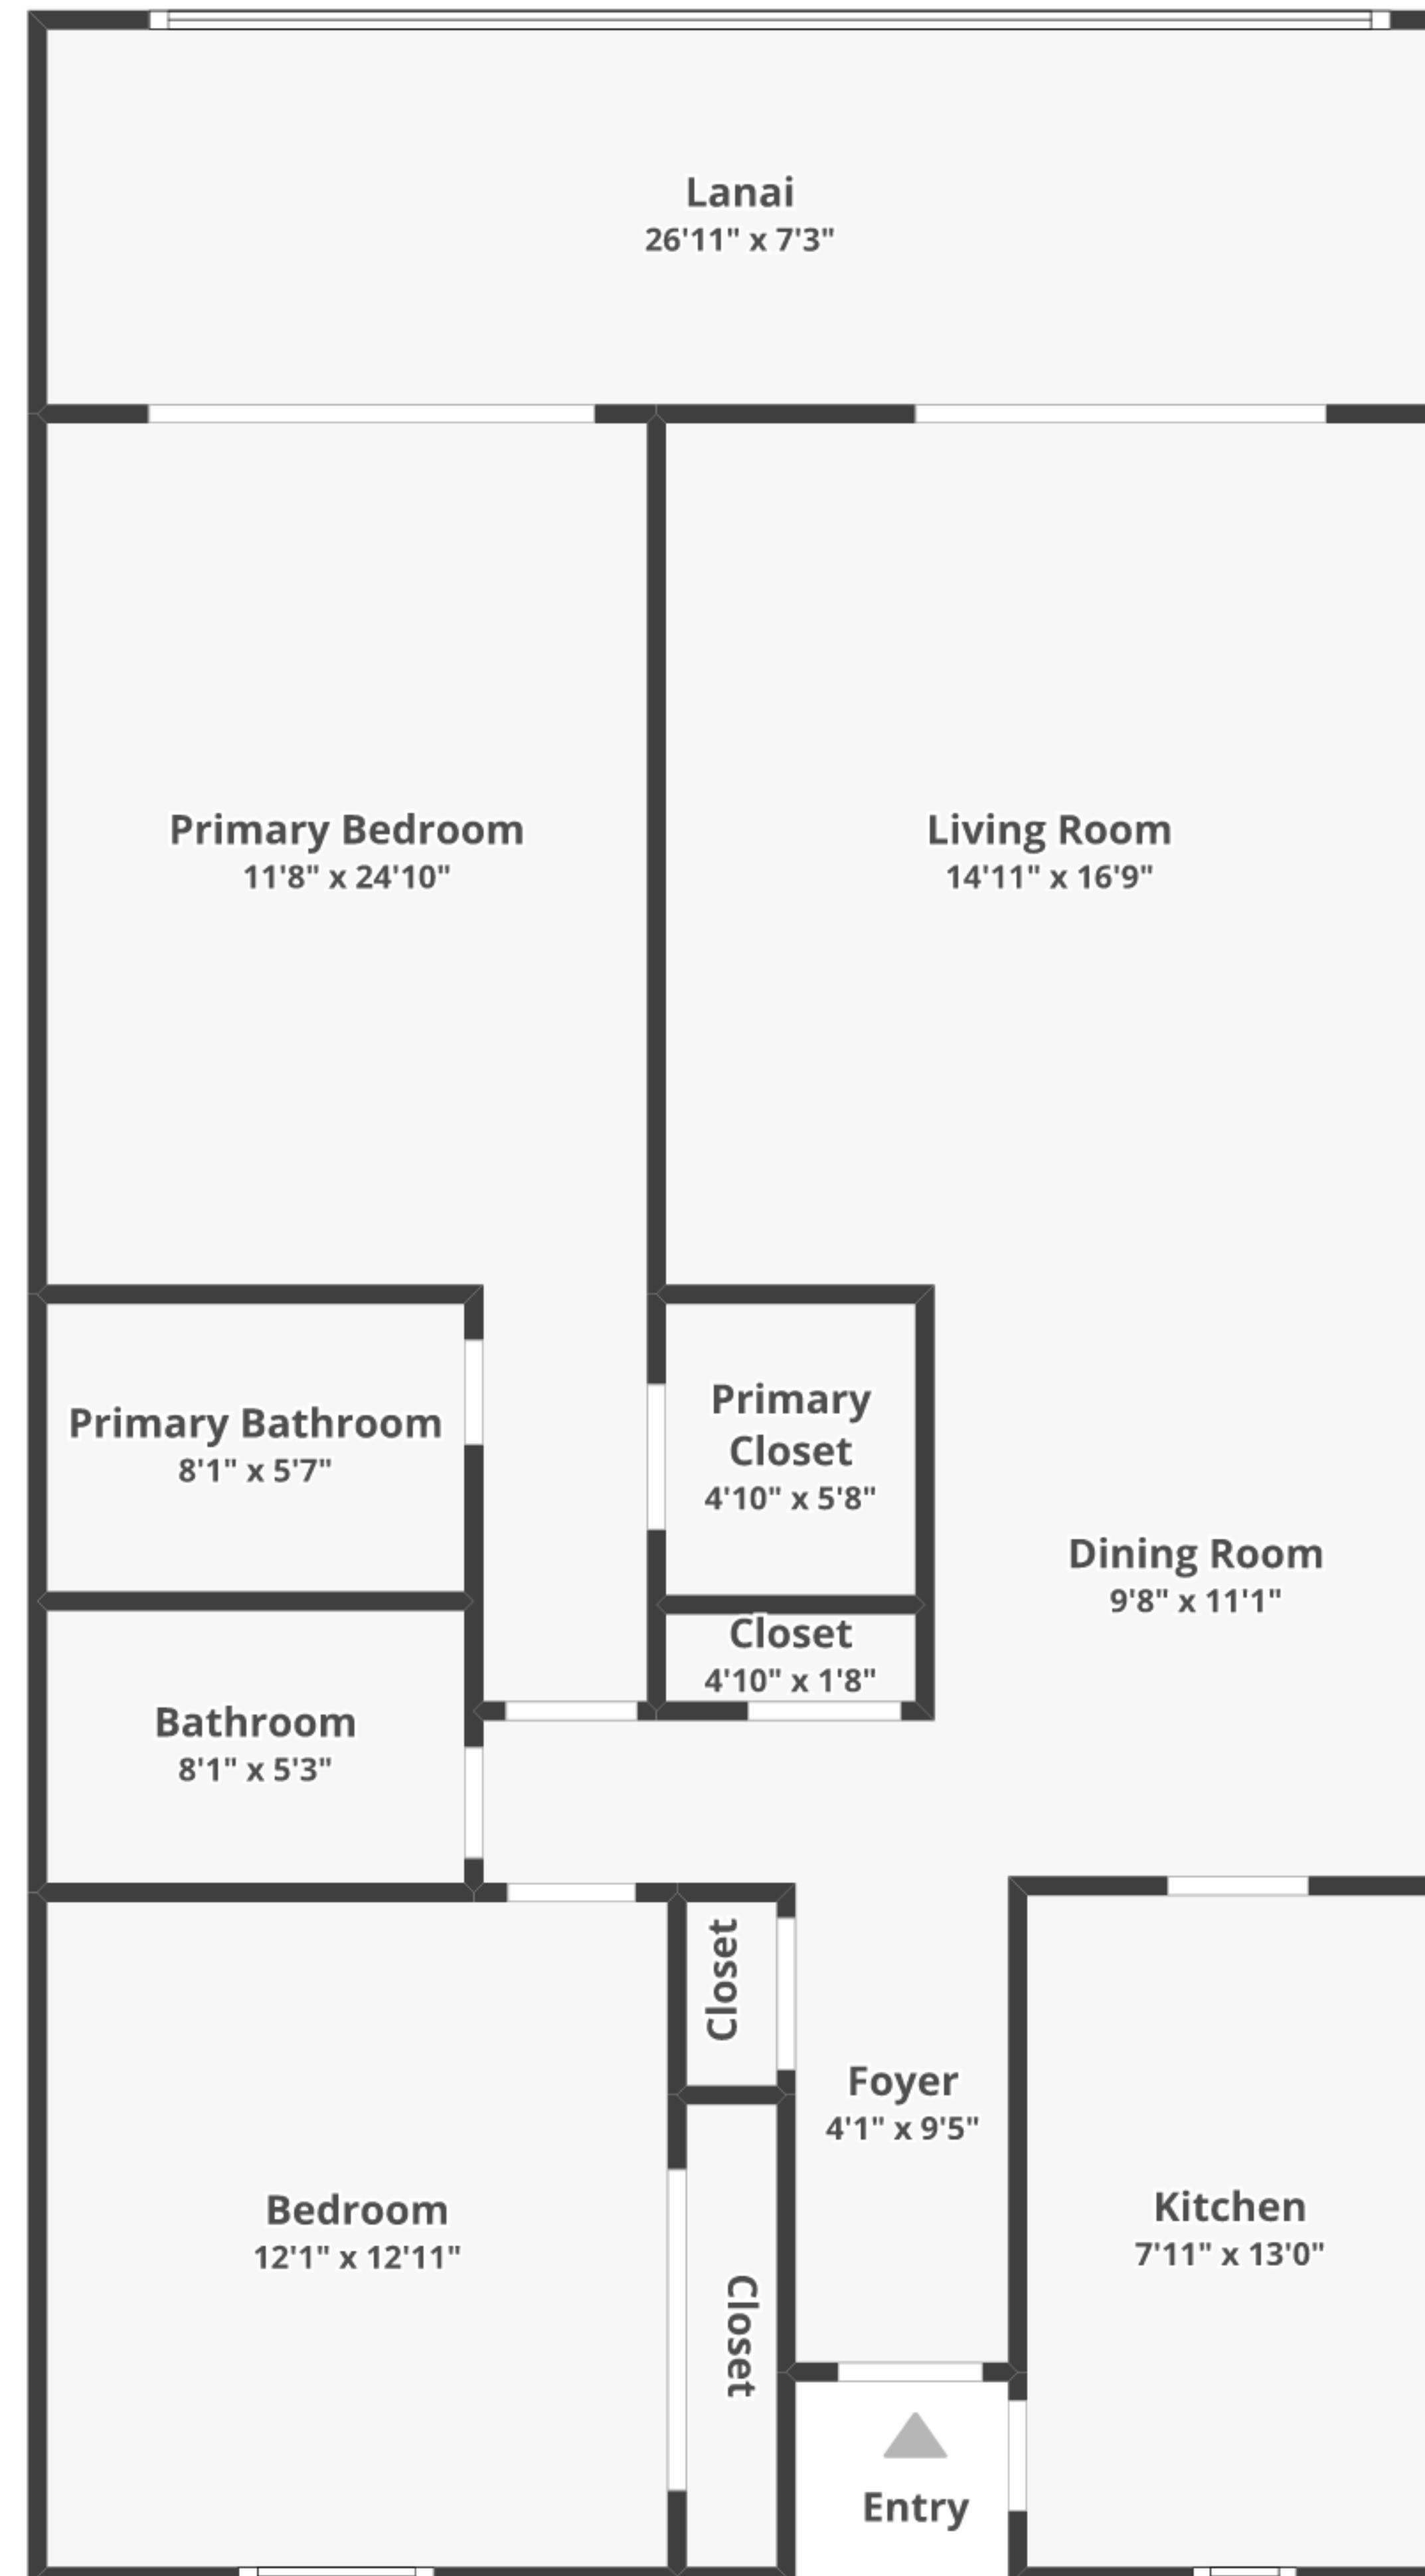

6140 Midnight Pass Rd, Sarasota, FL 34242

Total finished area: ~1,244.61 sq. ft.

Floor 1

Finished area: ~1,244.61 sq. ft.