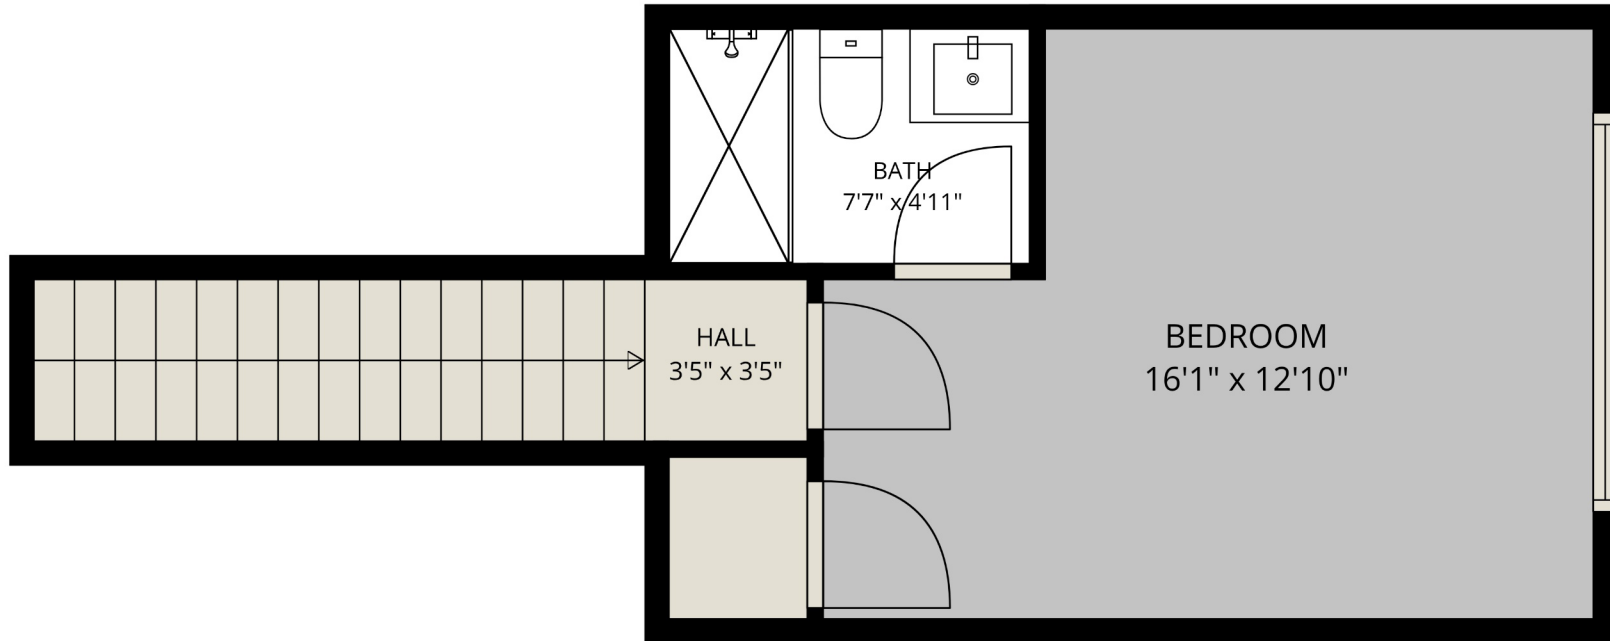

Estimated Areas:

Main Floor: 1295 sq. ft

Above Main: 334 sq. ft

Total: 1619 Sq. Ft

Estimated Areas:

Main Floor: 1295 sq. ft

Above Main: 334 sq. ft

Total: 1619 Sq. Ft

CENTURY 21

7319 Morrow Rd #9

Emily Vernon
604-716-9290
emily.vernon@century21.ca

Estimated Areas:

Main Floor: 1295 sq. ft
Above Main: 334 sq. ft
Total: 1619 Sq. Ft