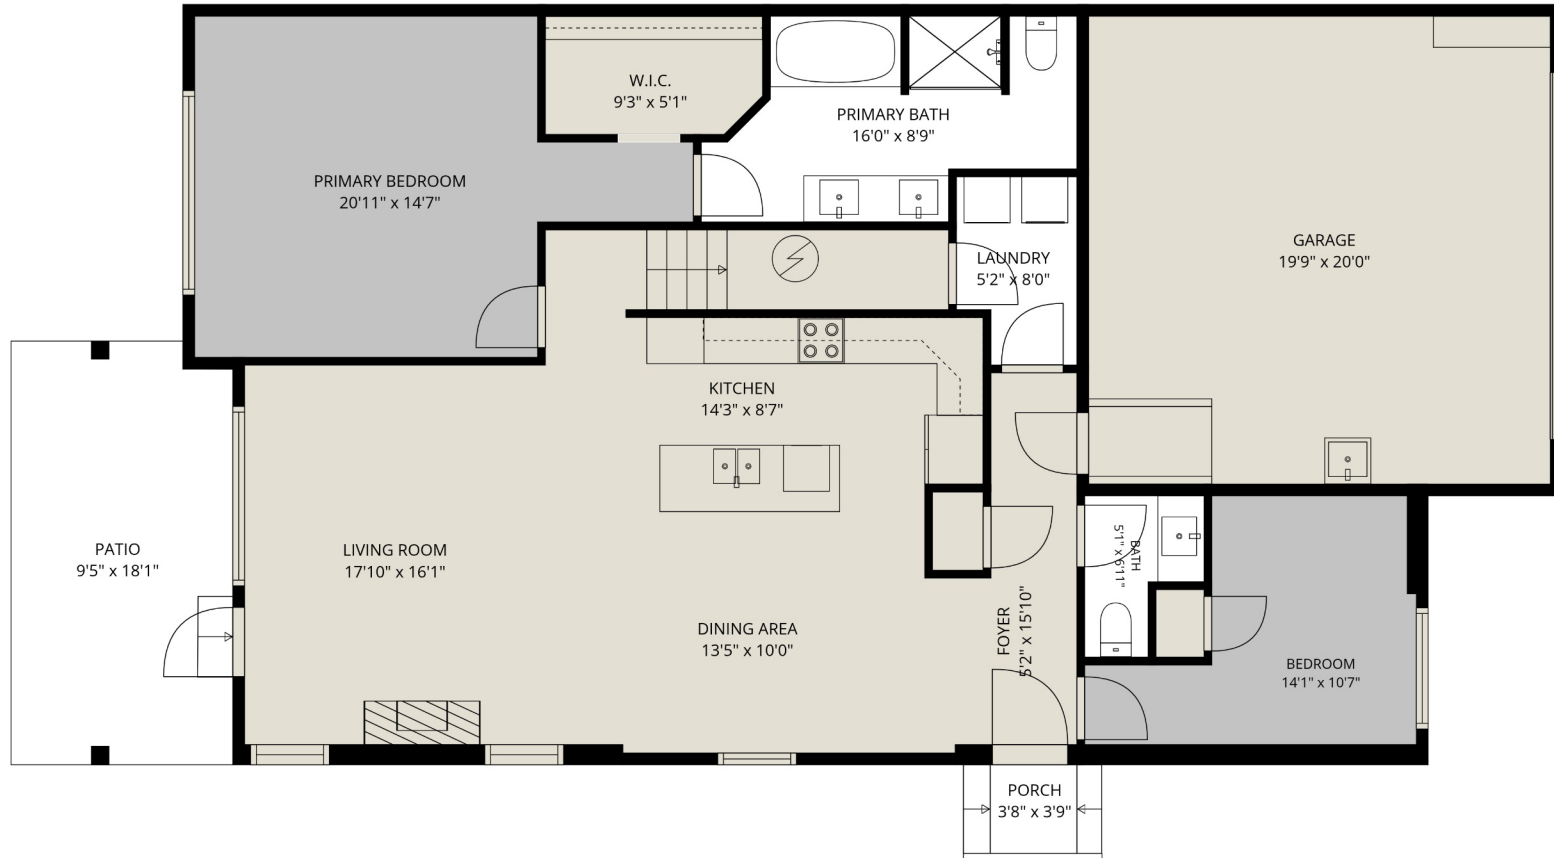

Estimated Areas:

Main Floor: 1295 sq. ft

Above Main: 334 sq. ft

Total: 1619 Sq. Ft

Estimated Areas:

Main Floor: 1295 sq. ft

Above Main: 334 sq. ft

Total: 1619 Sq. Ft

CENTURY 21

7319 Morrow Rd #9

Emily Vernon
604-716-9290
emily.vernon@century21.ca

Estimated Areas:

Main Floor: 1295 sq. ft
Above Main: 334 sq. ft
Total: 1619 Sq. Ft