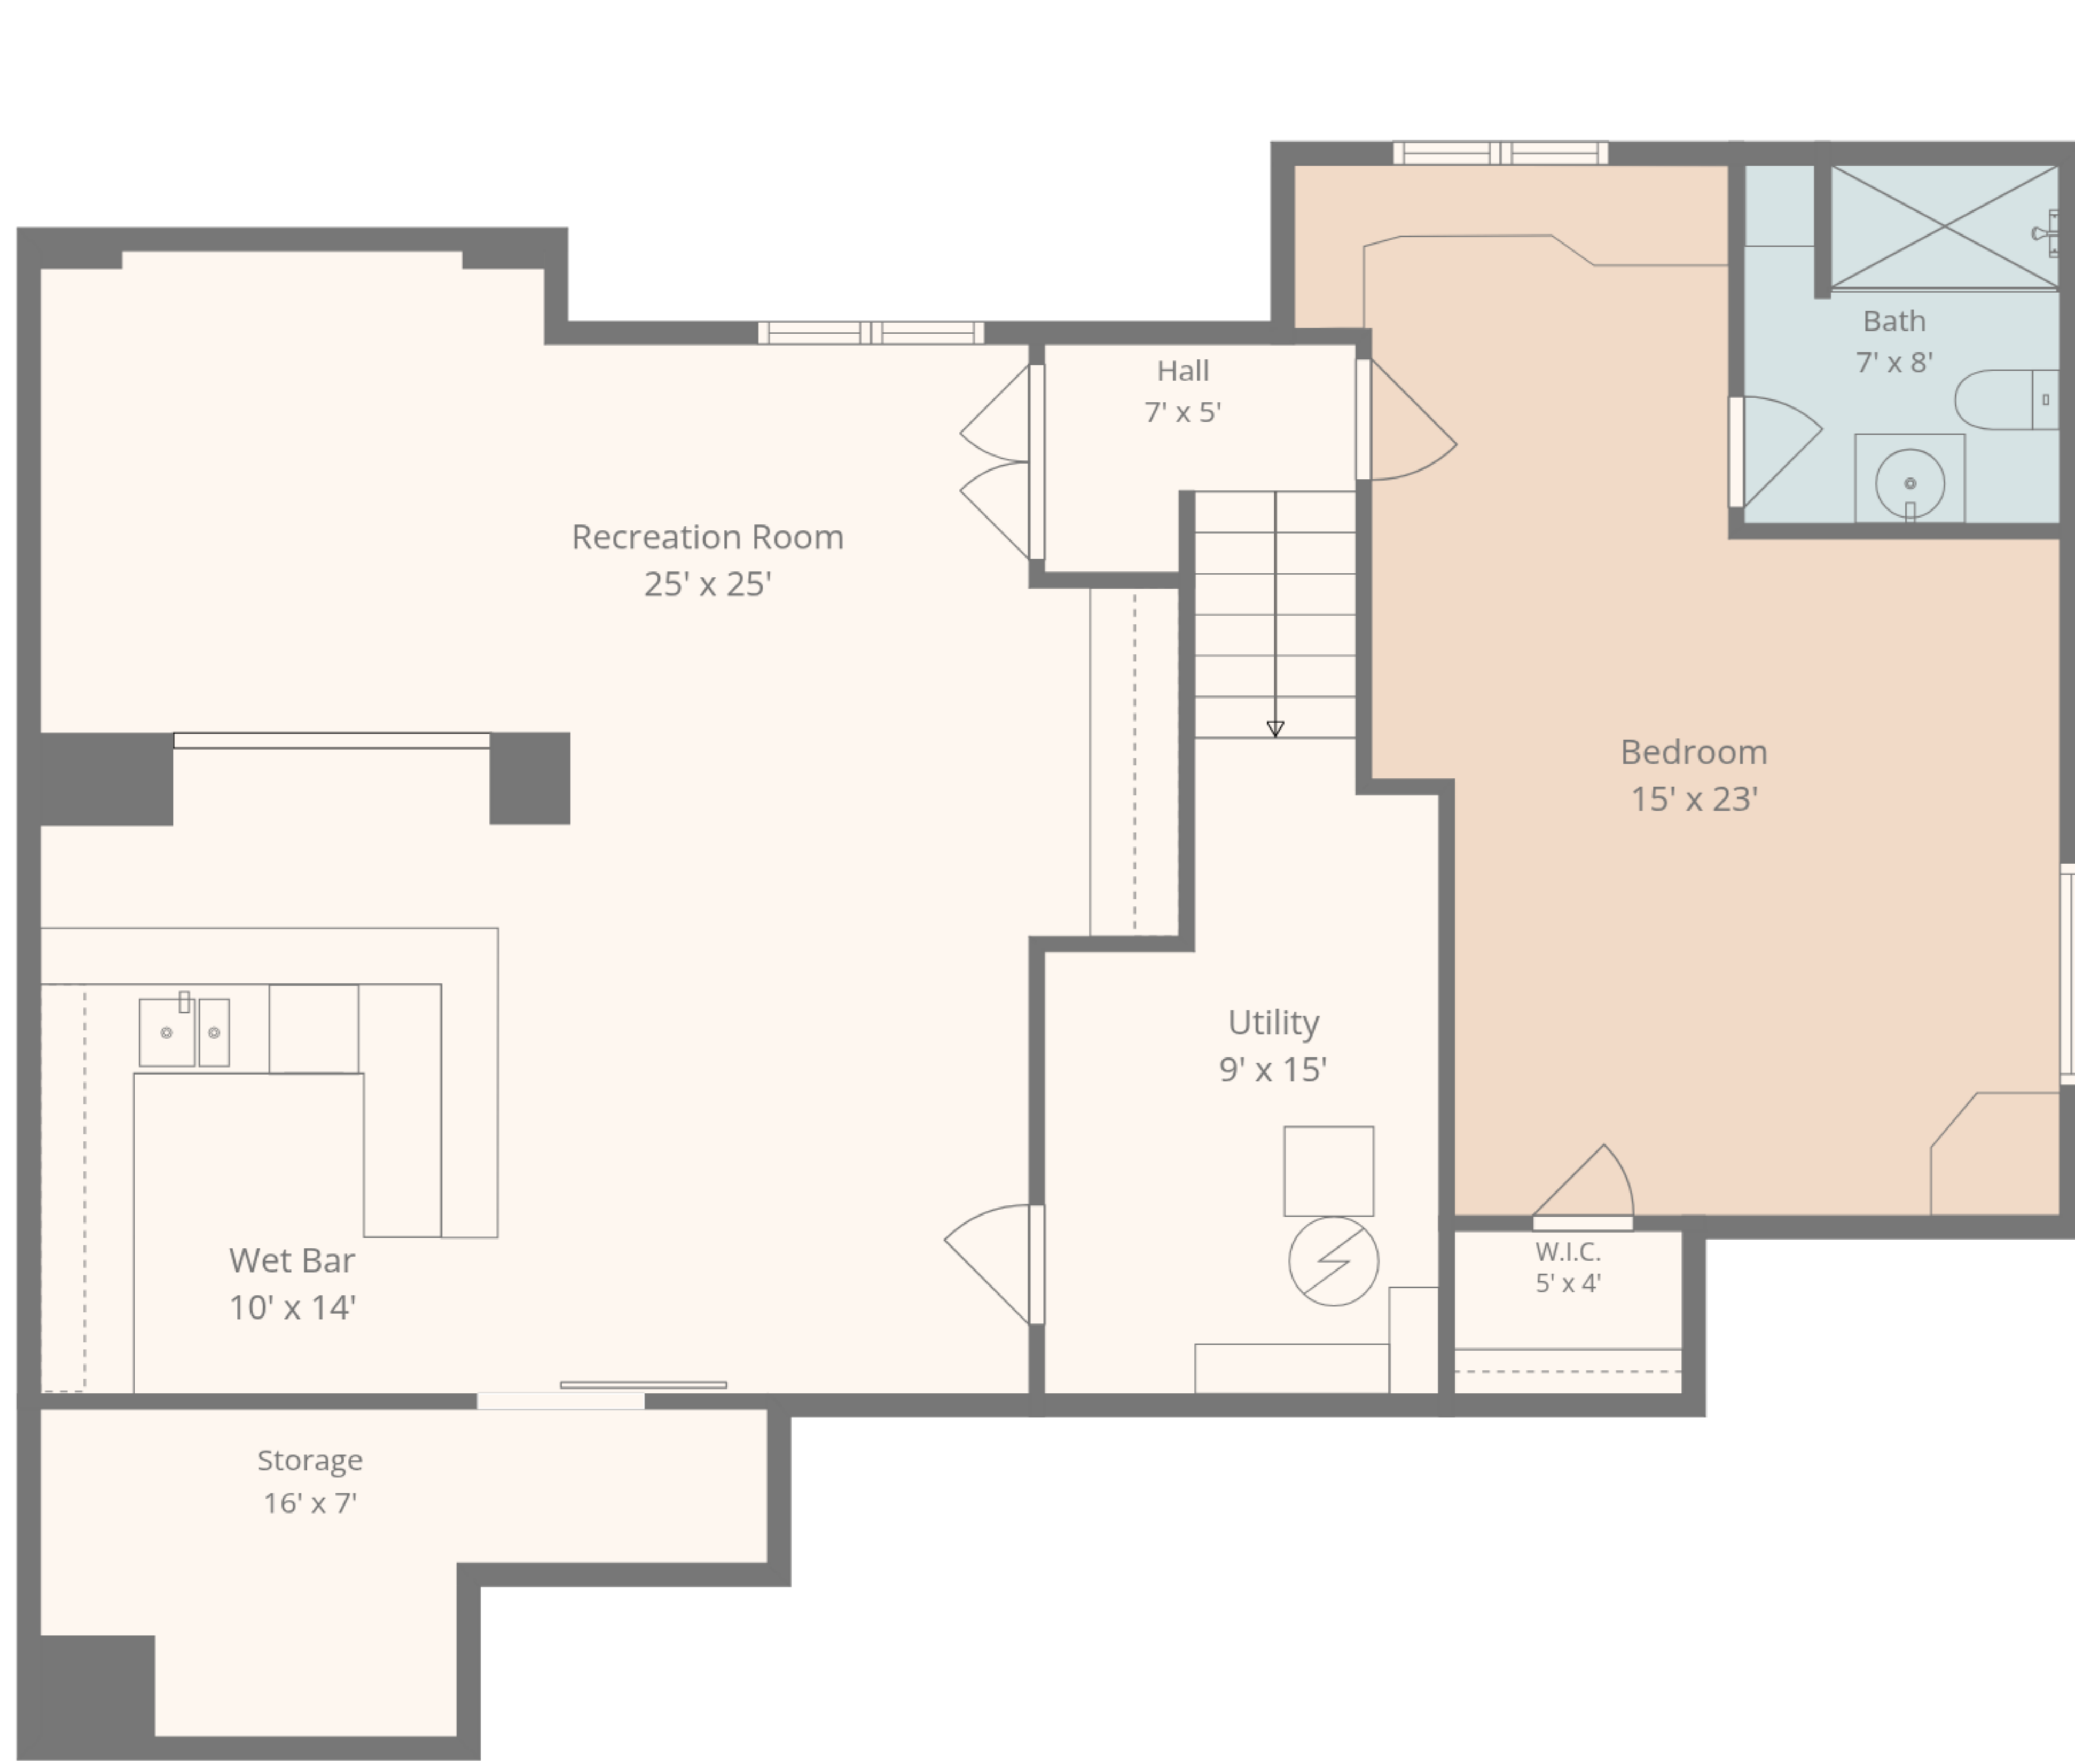

TOTAL: 3010 sq. ft
 Basement: 989 sq. ft, 1st floor: 2021 sq. ft
 EXCLUDED AREAS: STORAGE: 90 sq. ft, UTILITY: 108 sq. ft, GARAGE: 692 sq. ft,
 FIREPLACE: 15 sq. ft, WALLS: 234 sq. ft

TOTAL: 3010 sq. ft

Basement: 989 sq. ft, 1st floor: 2021 sq. ft

EXCLUDED AREAS: STORAGE: 90 sq. ft, UTILITY: 108 sq. ft, GARAGE: 692 sq. ft,

FIREPLACE: 15 sq. ft, WALLS: 234 sq. ft

Basement

1st Floor

TOTAL: 3010 sq. ft
 Basement: 989 sq. ft, 1st floor: 2021 sq. ft
 EXCLUDED AREAS: STORAGE: 90 sq. ft, UTILITY: 108 sq. ft, GARAGE: 692 sq. ft,
 FIREPLACE: 15 sq. ft, WALLS: 234 sq. ft