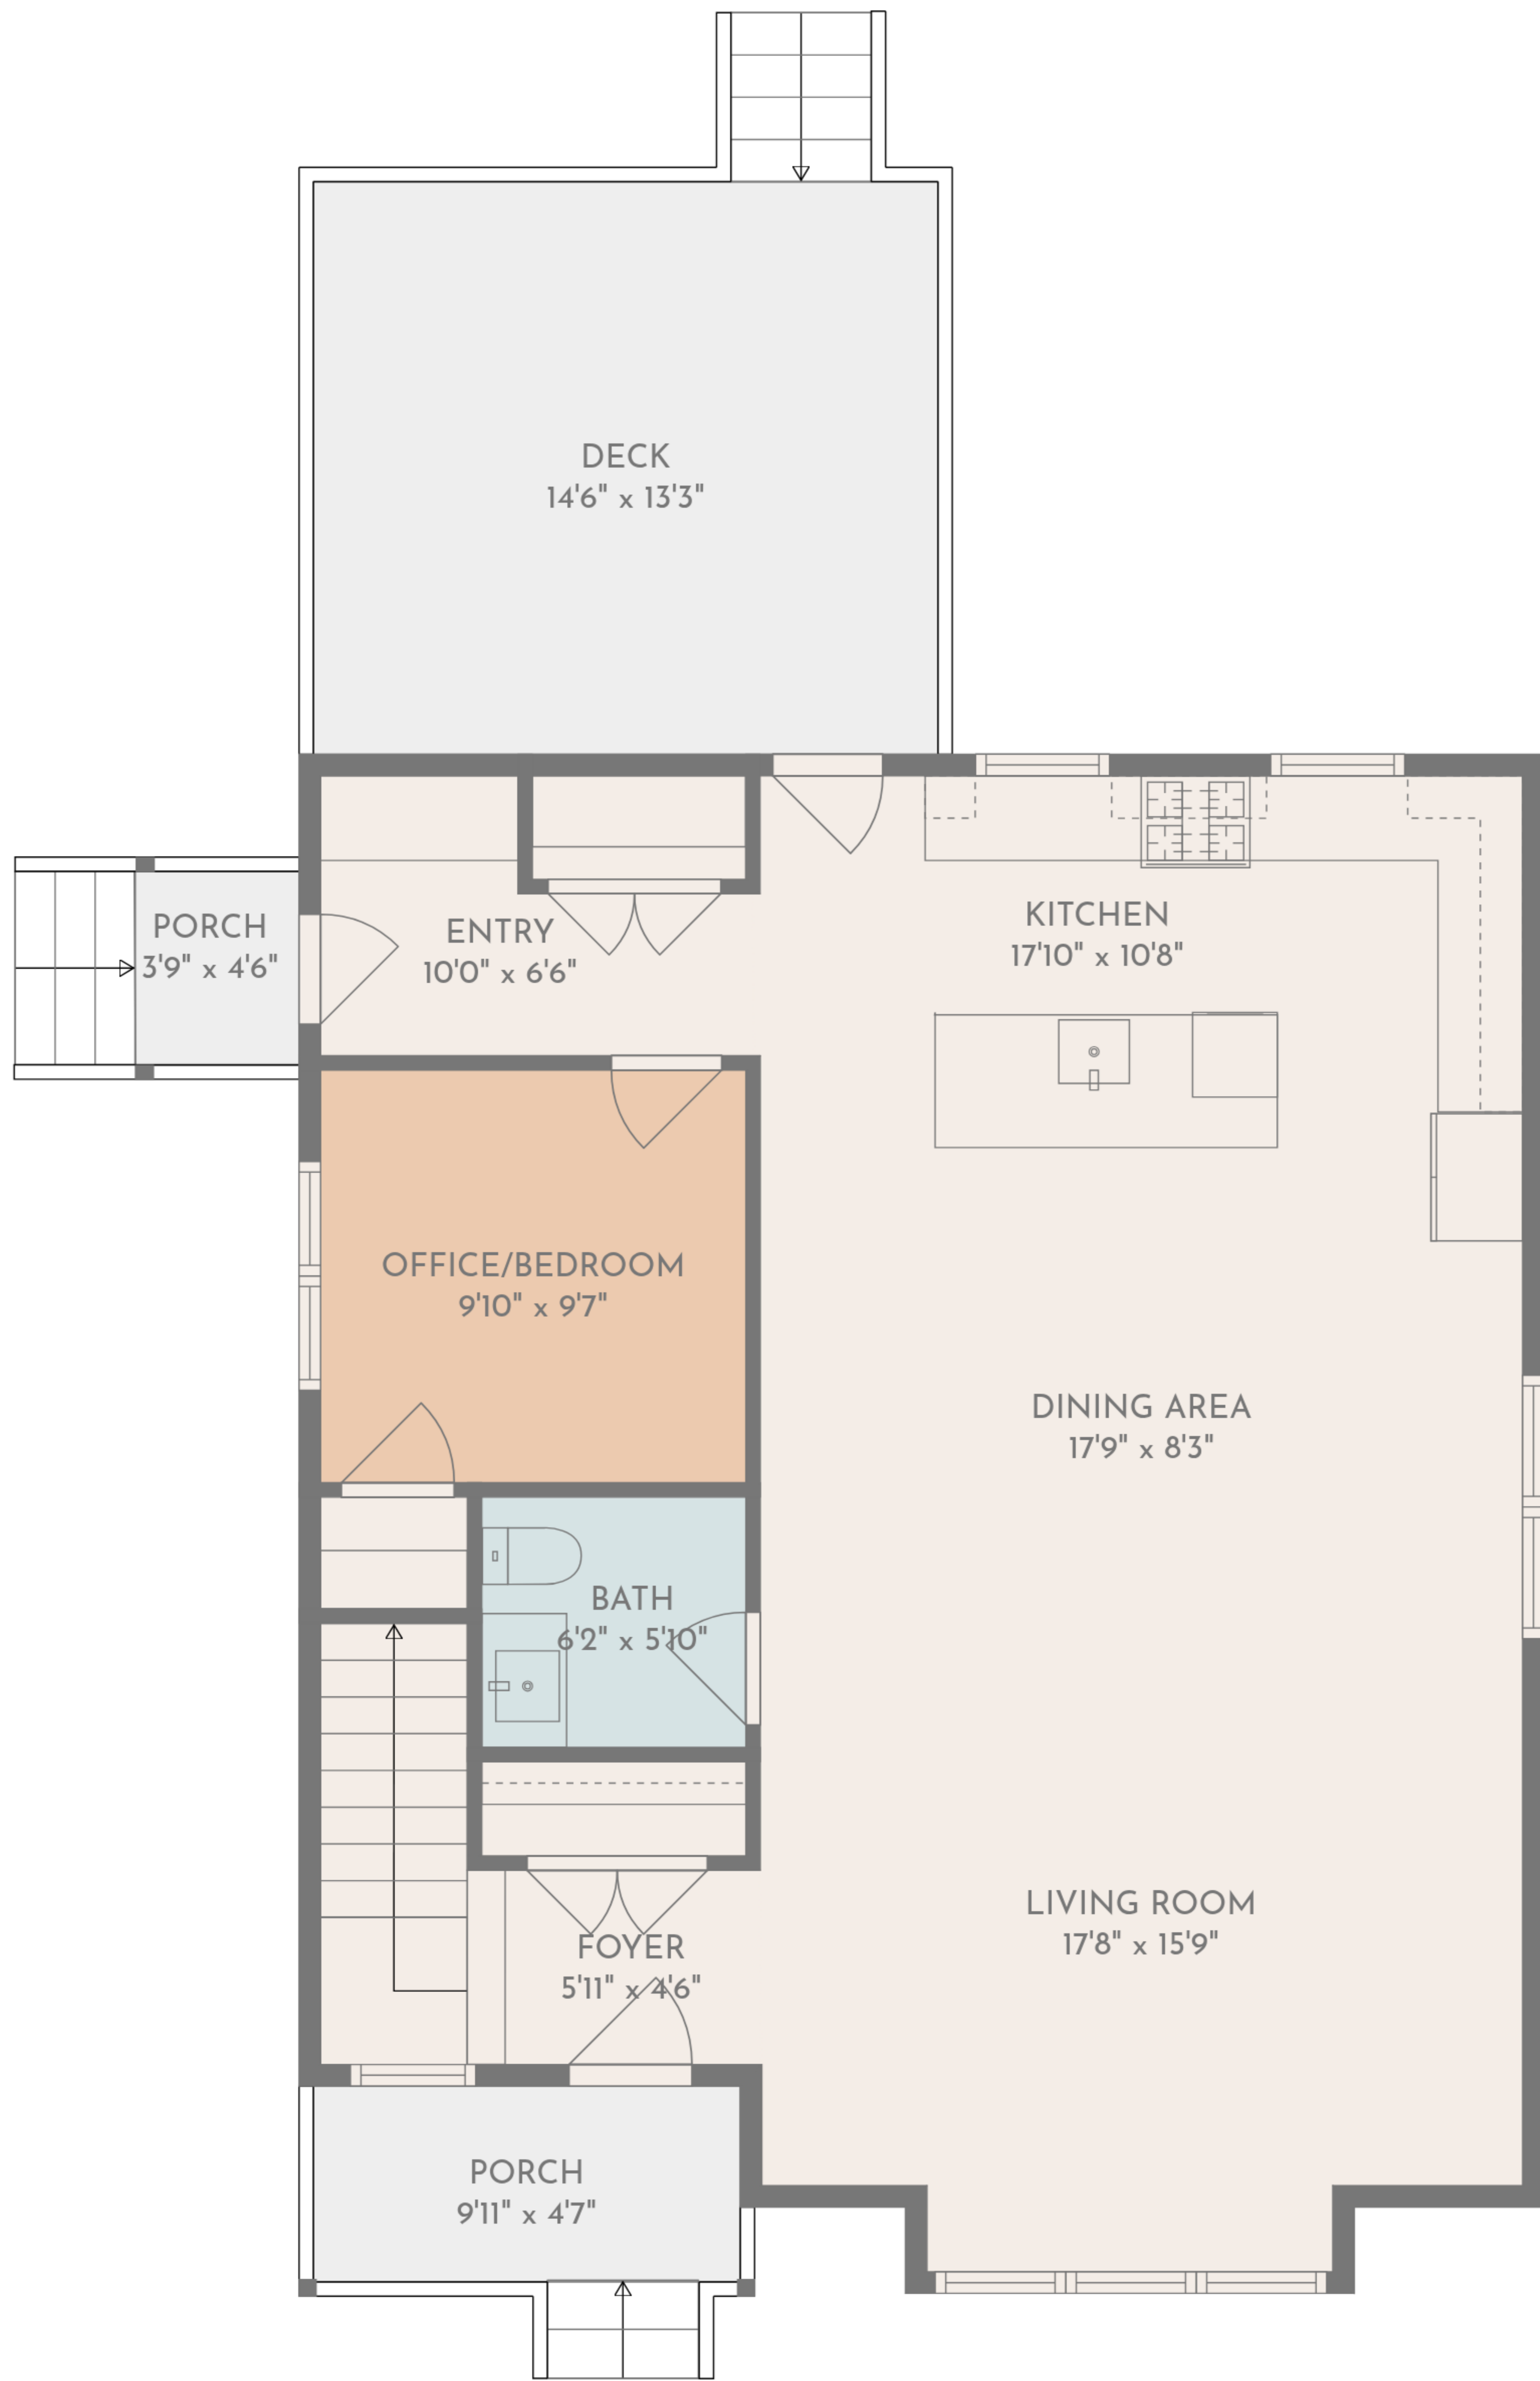

**TOTAL: 1840 sq. ft**

1st floor: 905 sq. ft, 2nd floor: 935 sq. ft

EXCLUDED AREAS: PORCH: 62 sq. ft, DECK: 193 sq. ft, WALLS: 128 sq. ft

**TOTAL: 1840 sq. ft**

1st floor: 905 sq. ft, 2nd floor: 935 sq. ft

EXCLUDED AREAS: PORCH: 62 sq. ft, DECK: 193 sq. ft, WALLS: 128 sq. ft

1st floor

2nd floor

**TOTAL: 1840 sq. ft**  
 1st floor: 905 sq. ft, 2nd floor: 935 sq. ft  
 EXCLUDED AREAS: PORCH: 62 sq. ft, DECK: 193 sq. ft, WALLS: 128 sq. ft