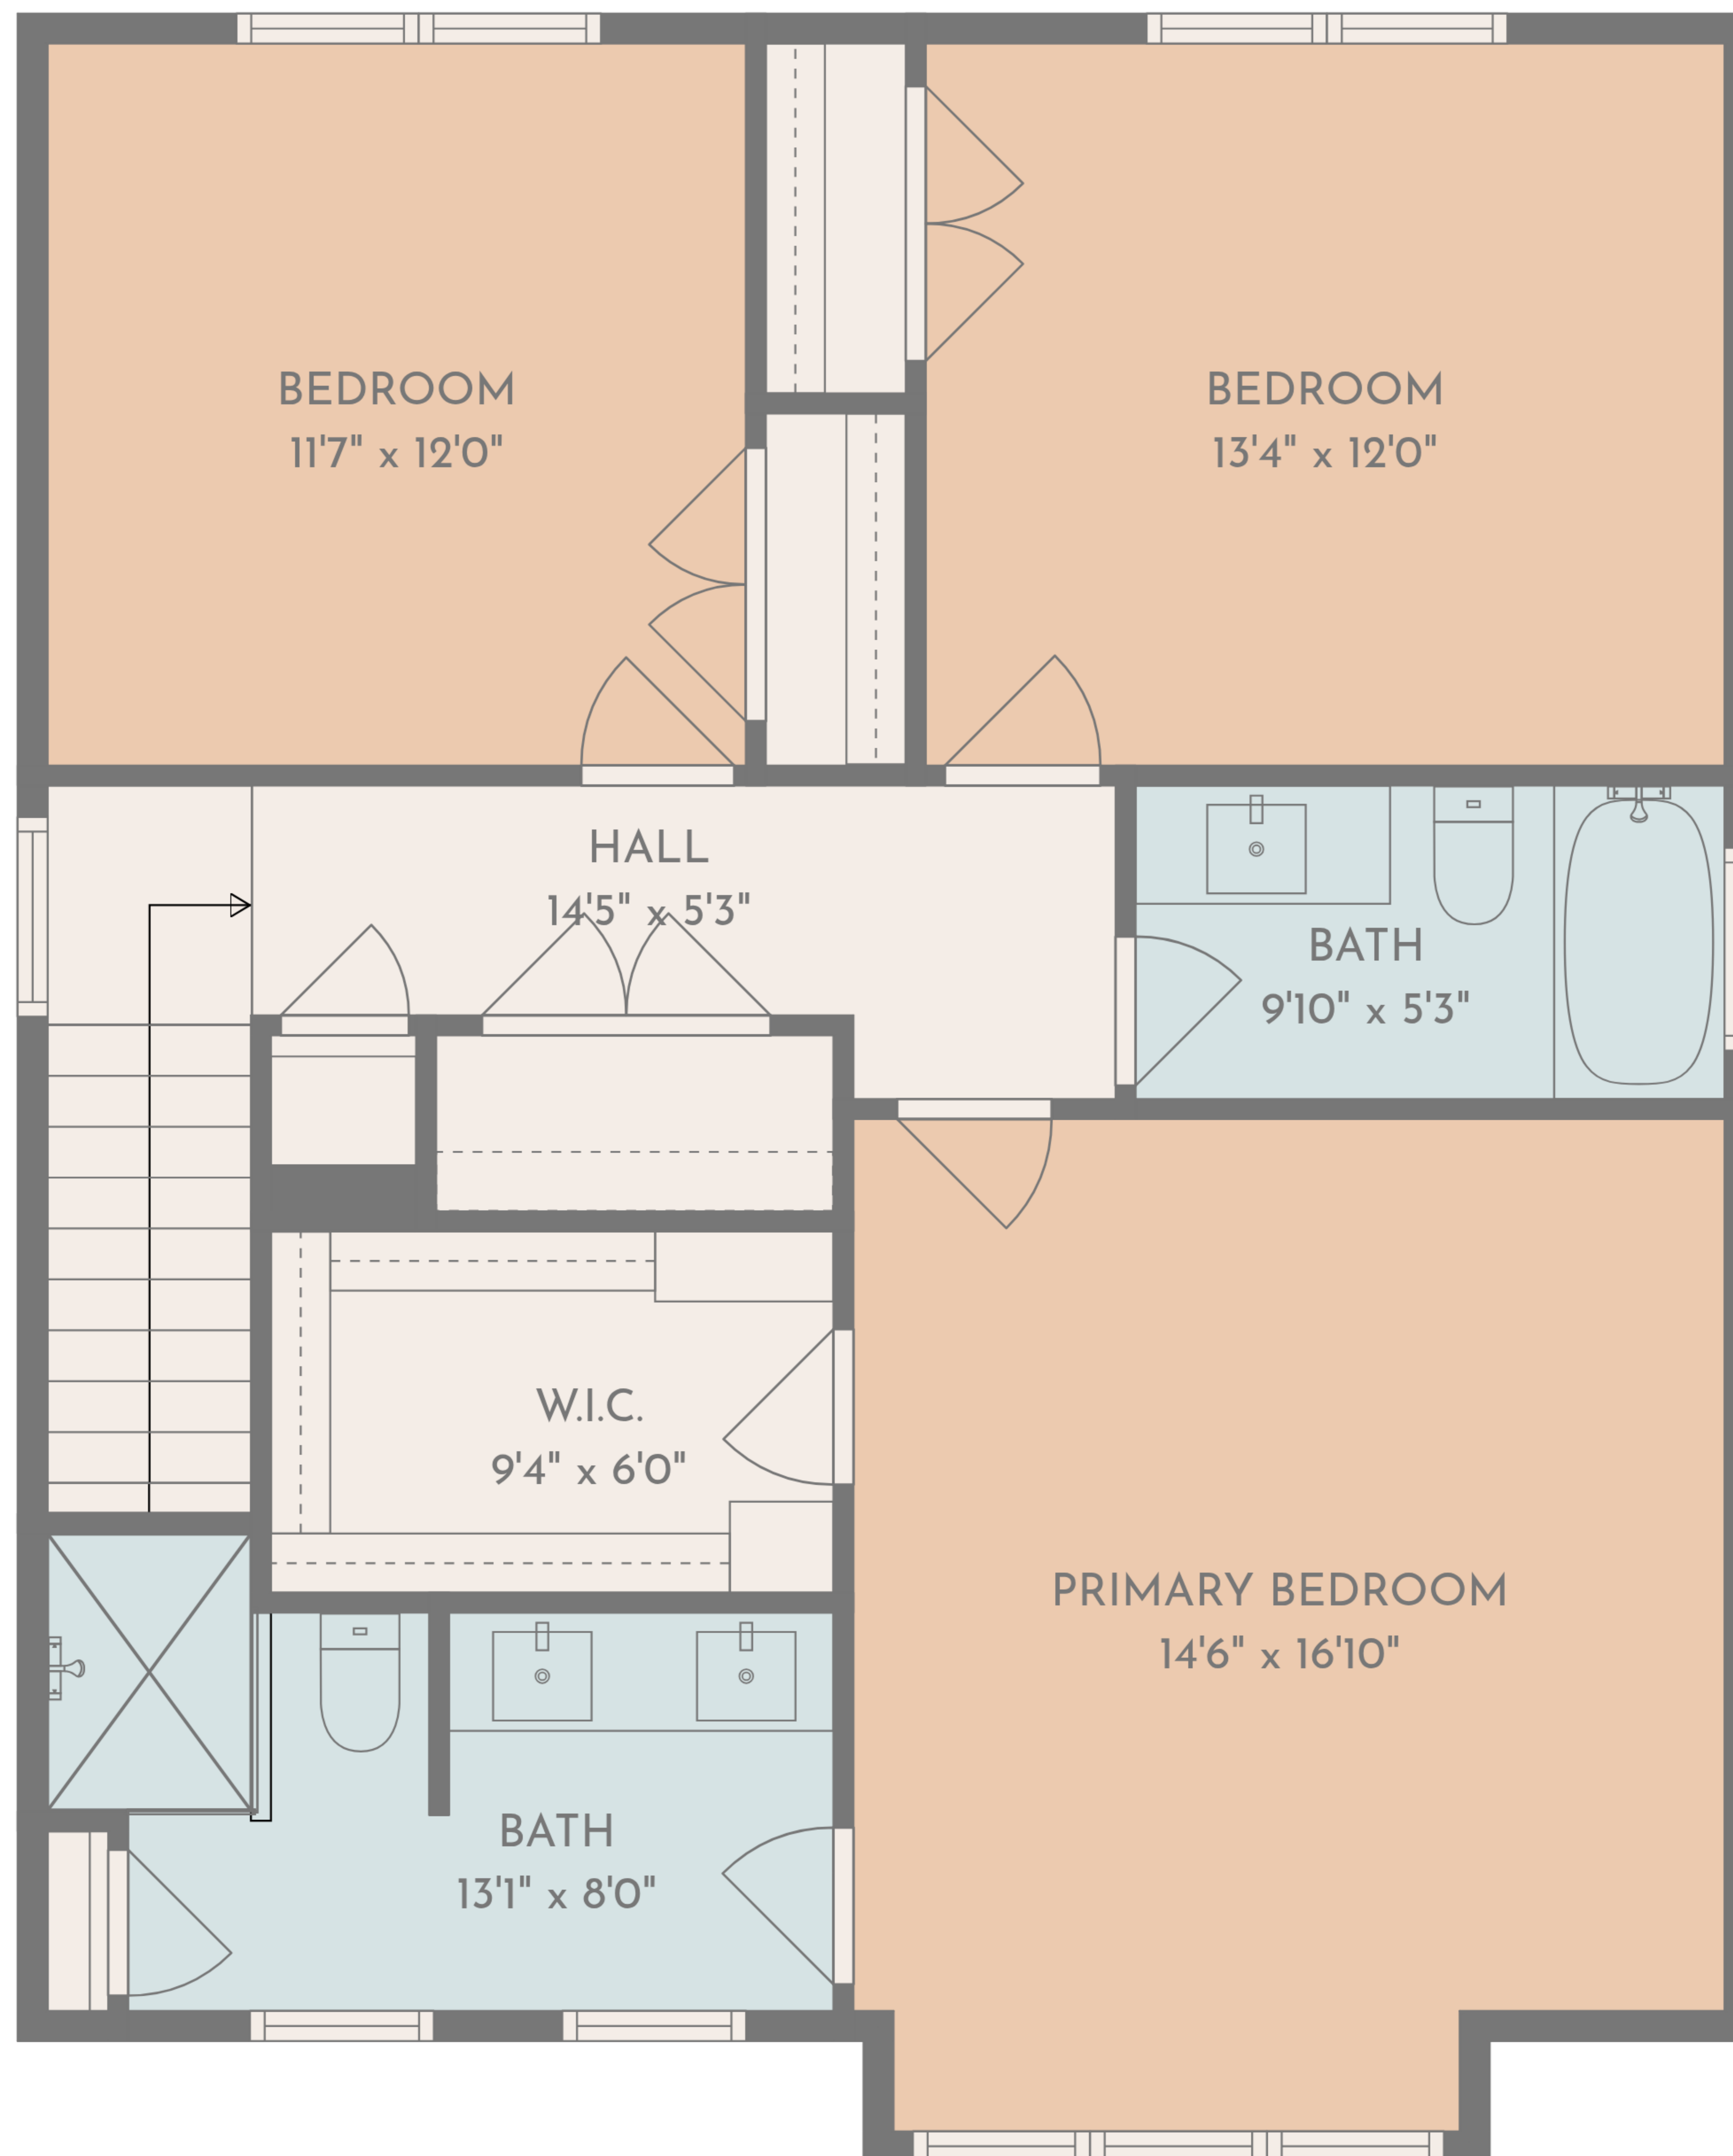

**TOTAL: 1840 sq. ft**

1st floor: 905 sq. ft, 2nd floor: 935 sq. ft

EXCLUDED AREAS: PORCH: 62 sq. ft, DECK: 193 sq. ft, WALLS: 128 sq. ft

**TOTAL: 1840 sq. ft**

1st floor: 905 sq. ft, 2nd floor: 935 sq. ft

EXCLUDED AREAS: PORCH: 62 sq. ft, DECK: 193 sq. ft, WALLS: 128 sq. ft

1st floor

2nd floor

**TOTAL: 1840 sq. ft**  
 1st floor: 905 sq. ft, 2nd floor: 935 sq. ft  
 EXCLUDED AREAS: PORCH: 62 sq. ft, DECK: 193 sq. ft, WALLS: 128 sq. ft