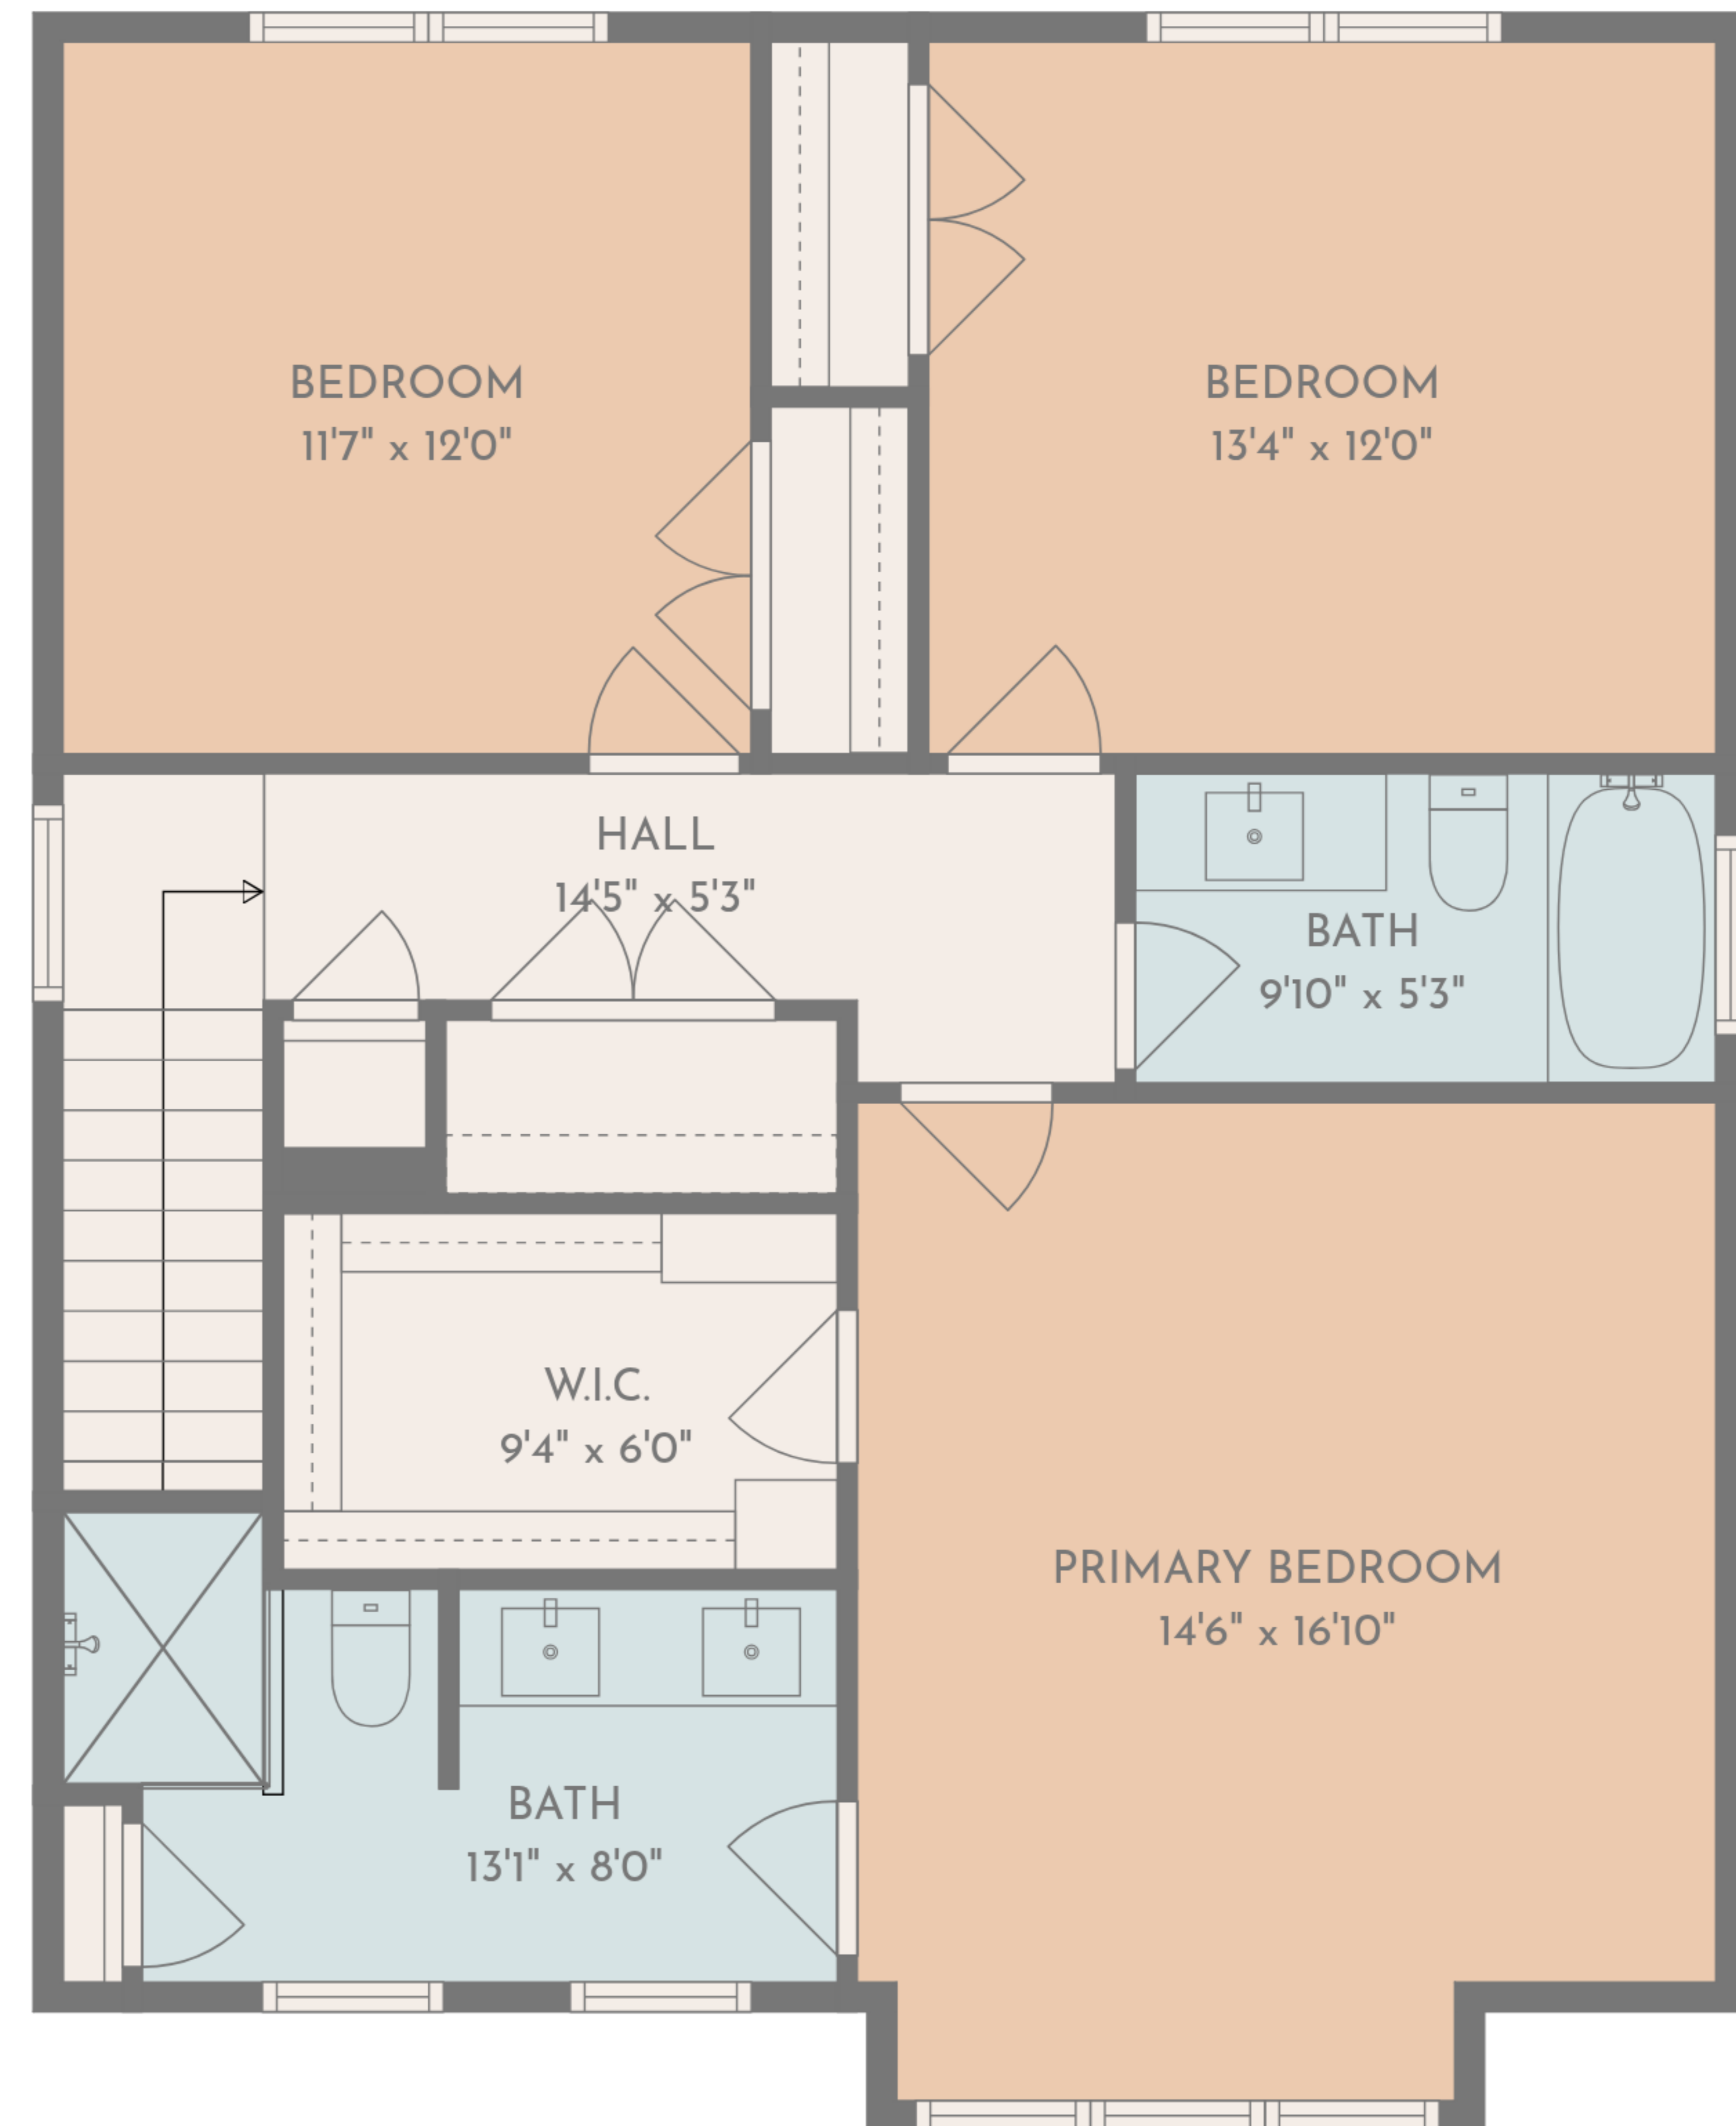

**TOTAL: 1840 sq. ft**

1st floor: 905 sq. ft, 2nd floor: 935 sq. ft

EXCLUDED AREAS: PORCH: 62 sq. ft, DECK: 193 sq. ft, WALLS: 128 sq. ft

**TOTAL: 1840 sq. ft**

1st floor: 905 sq. ft, 2nd floor: 935 sq. ft

EXCLUDED AREAS: PORCH: 62 sq. ft, DECK: 193 sq. ft, WALLS: 128 sq. ft

1st floor

2nd floor

**TOTAL: 1840 sq. ft**  
 1st floor: 905 sq. ft, 2nd floor: 935 sq. ft  
 EXCLUDED AREAS: PORCH: 62 sq. ft, DECK: 193 sq. ft, WALLS: 128 sq. ft