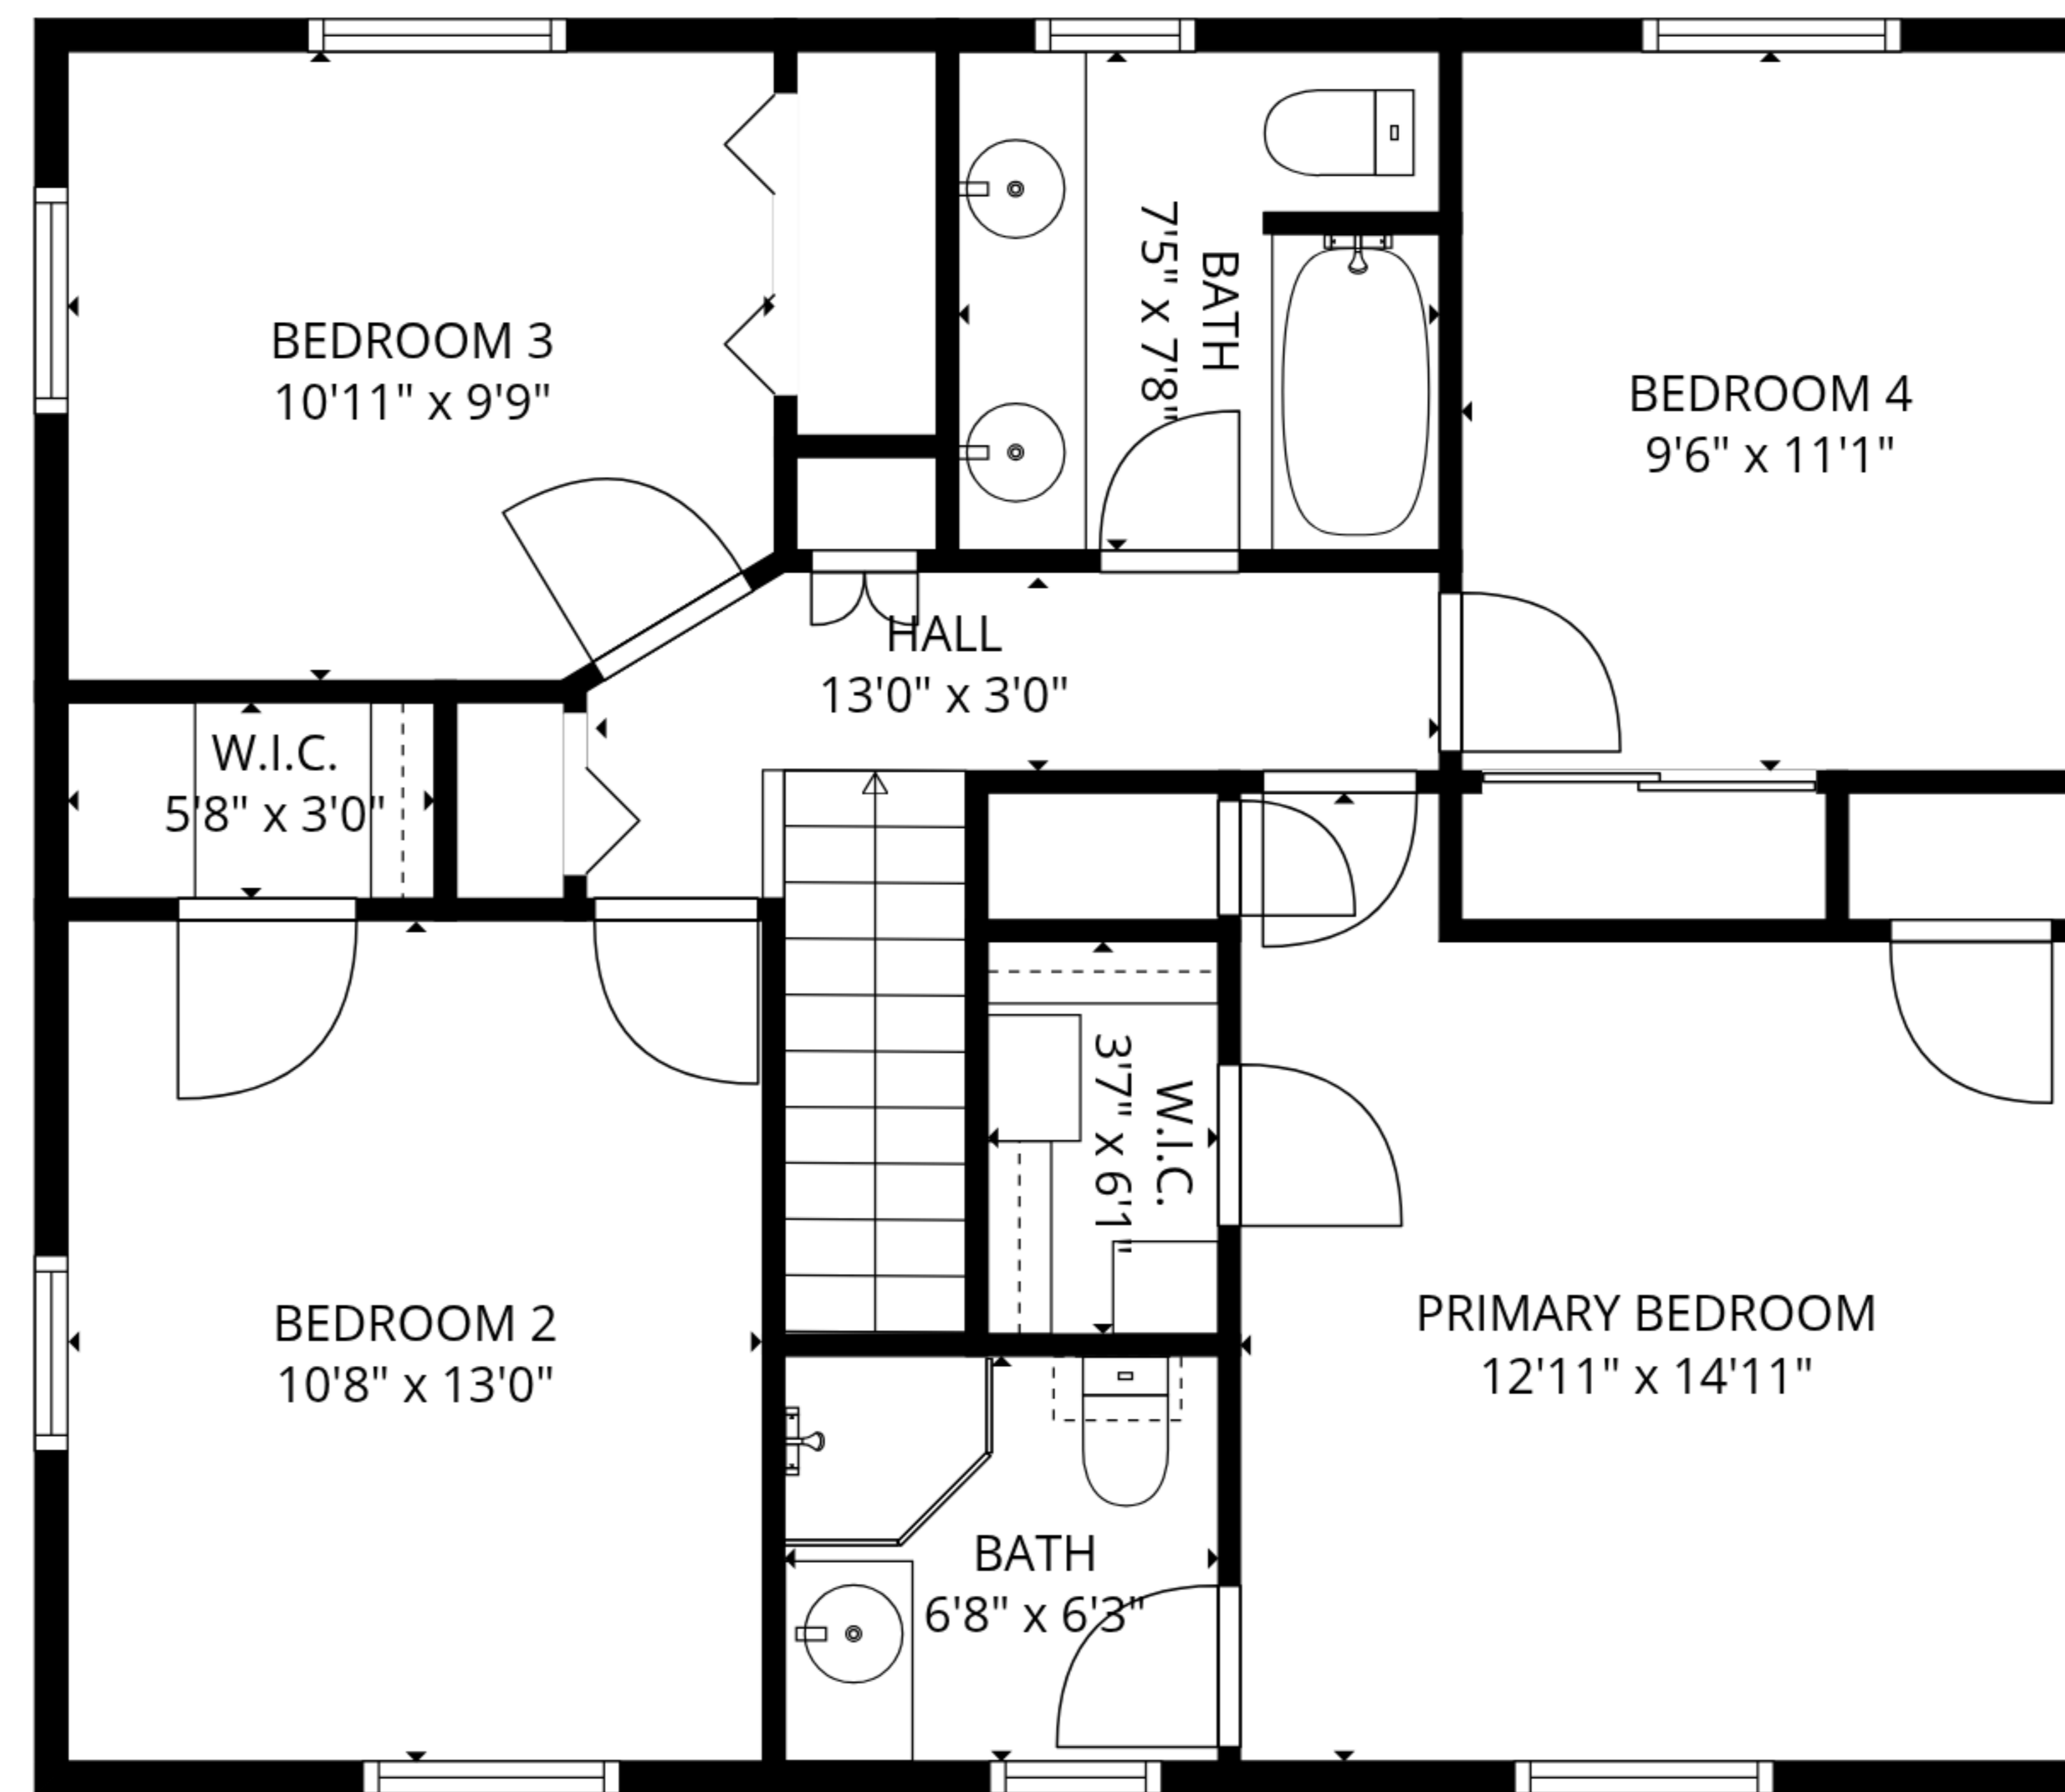

**Total GLA: 1809 sq. ft | Total: 2387 sq. ft**  
 1st floor: 930 sq. ft (Excluded areas 578 sq. ft)  
 2nd floor: 879 sq. ft

**Total GLA: 1809 sq. ft | Total: 2387 sq. ft**  
 1st floor: 930 sq. ft (Excluded areas 578 sq. ft)  
 2nd floor: 879 sq. ft

2nd floor

1st floor

**Total GLA: 1809 sq. ft | Total: 2387 sq. ft**  
 1st floor: 930 sq. ft (Excluded areas 578 sq. ft)  
 2nd floor: 879 sq. ft