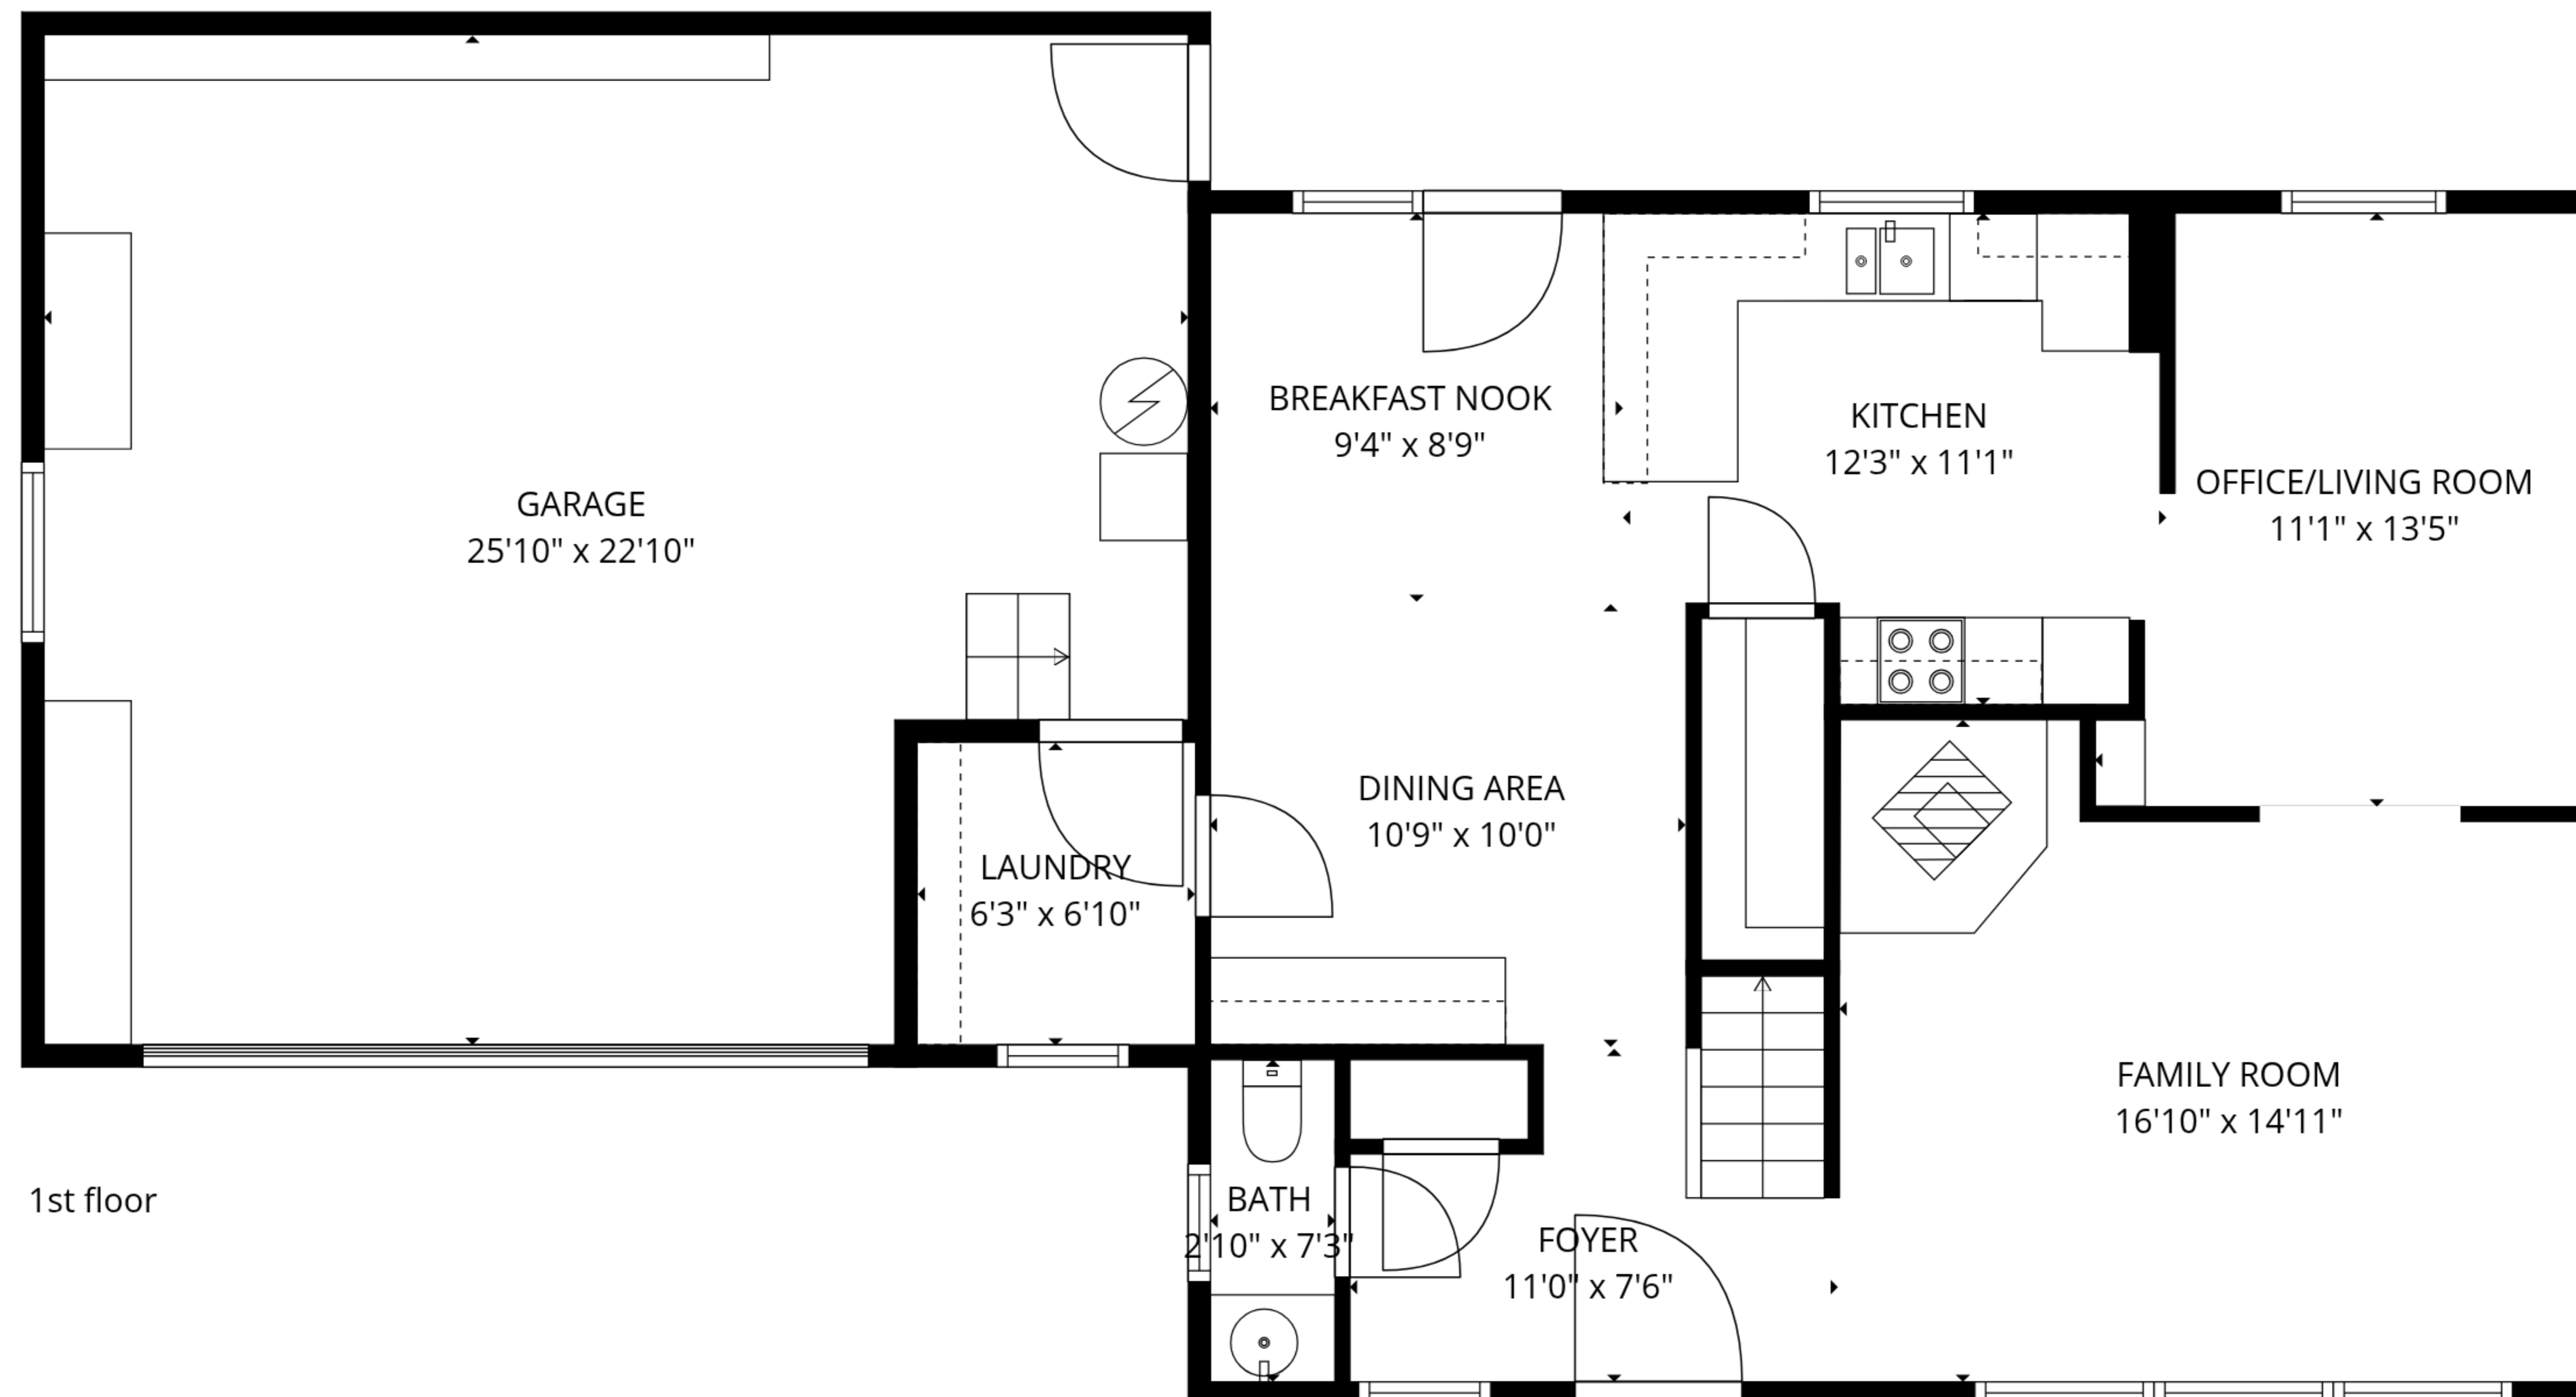

**Total GLA: 1809 sq. ft | Total: 2387 sq. ft**  
 1st floor: 930 sq. ft (Excluded areas 578 sq. ft)  
 2nd floor: 879 sq. ft

**Total GLA: 1809 sq. ft | Total: 2387 sq. ft**  
 1st floor: 930 sq. ft (Excluded areas 578 sq. ft)  
 2nd floor: 879 sq. ft

2nd floor

1st floor

**Total GLA: 1809 sq. ft | Total: 2387 sq. ft**  
 1st floor: 930 sq. ft (Excluded areas 578 sq. ft)  
 2nd floor: 879 sq. ft