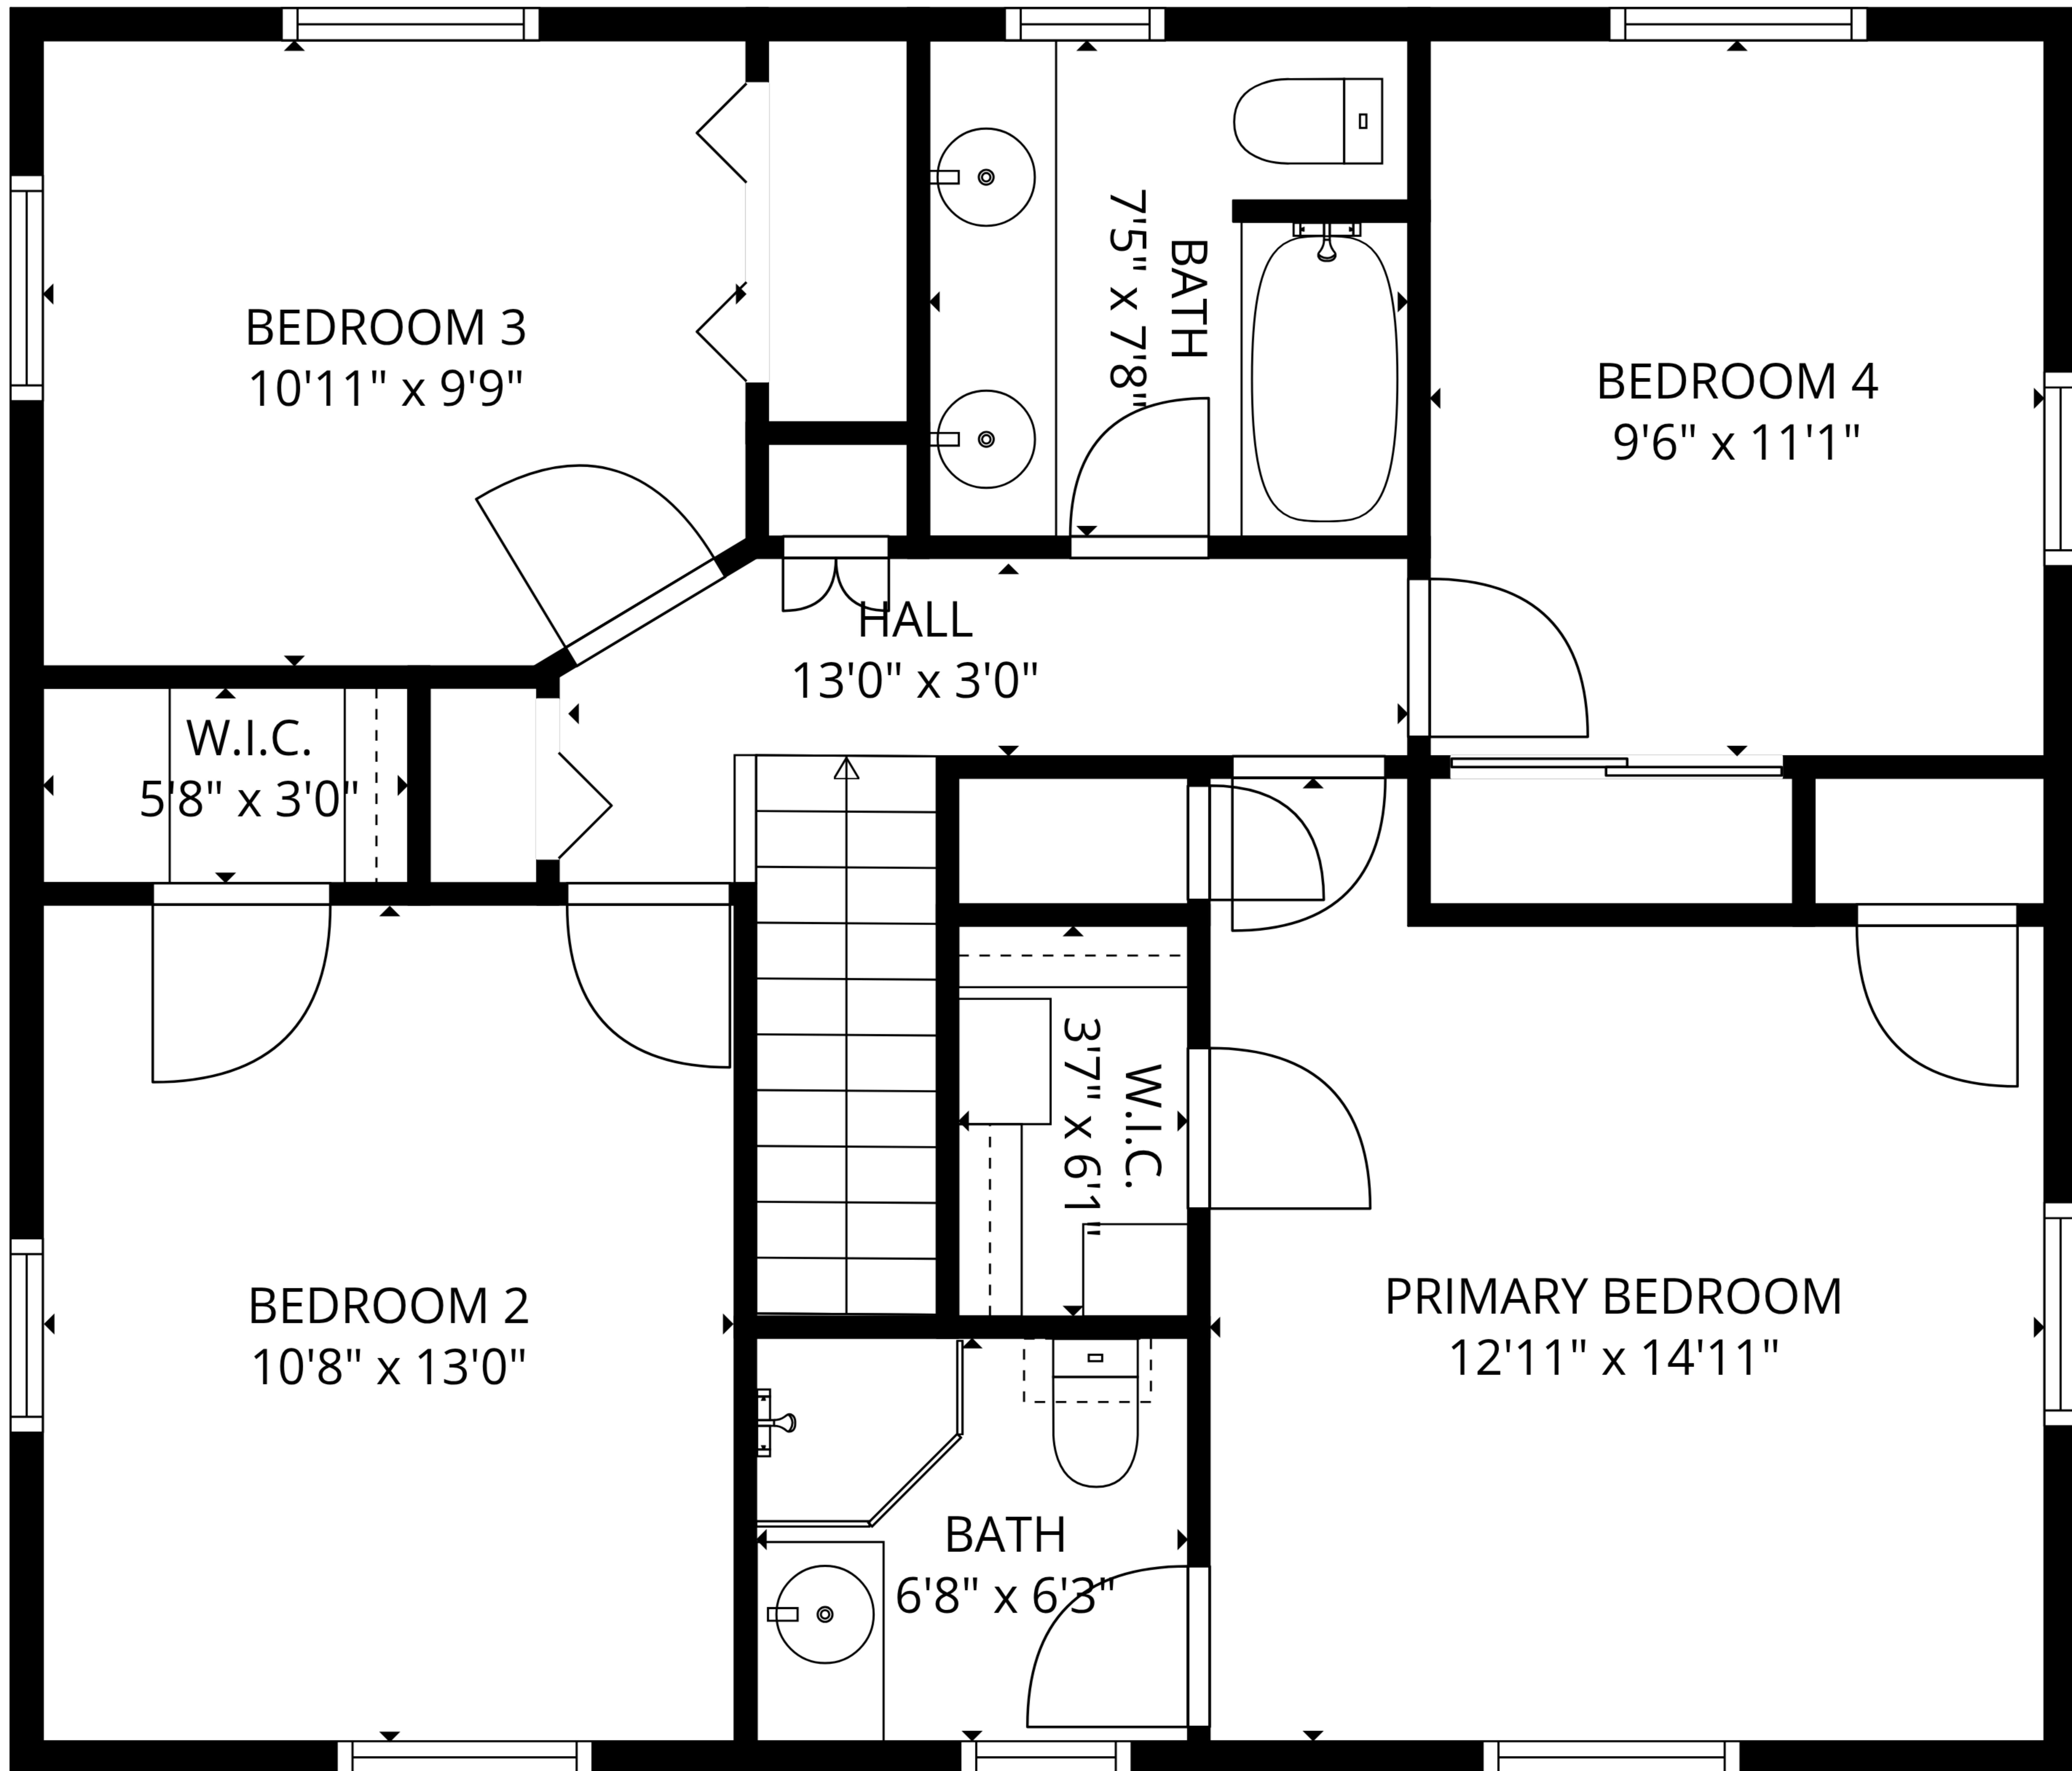

**Total GLA: 1809 sq. ft | Total: 2387 sq. ft**  
 1st floor: 930 sq. ft (Excluded areas 578 sq. ft)  
 2nd floor: 879 sq. ft

**Total GLA: 1809 sq. ft | Total: 2387 sq. ft**  
 1st floor: 930 sq. ft (Excluded areas 578 sq. ft)  
 2nd floor: 879 sq. ft

2nd floor

1st floor

**Total GLA: 1809 sq. ft | Total: 2387 sq. ft**  
 1st floor: 930 sq. ft (Excluded areas 578 sq. ft)  
 2nd floor: 879 sq. ft