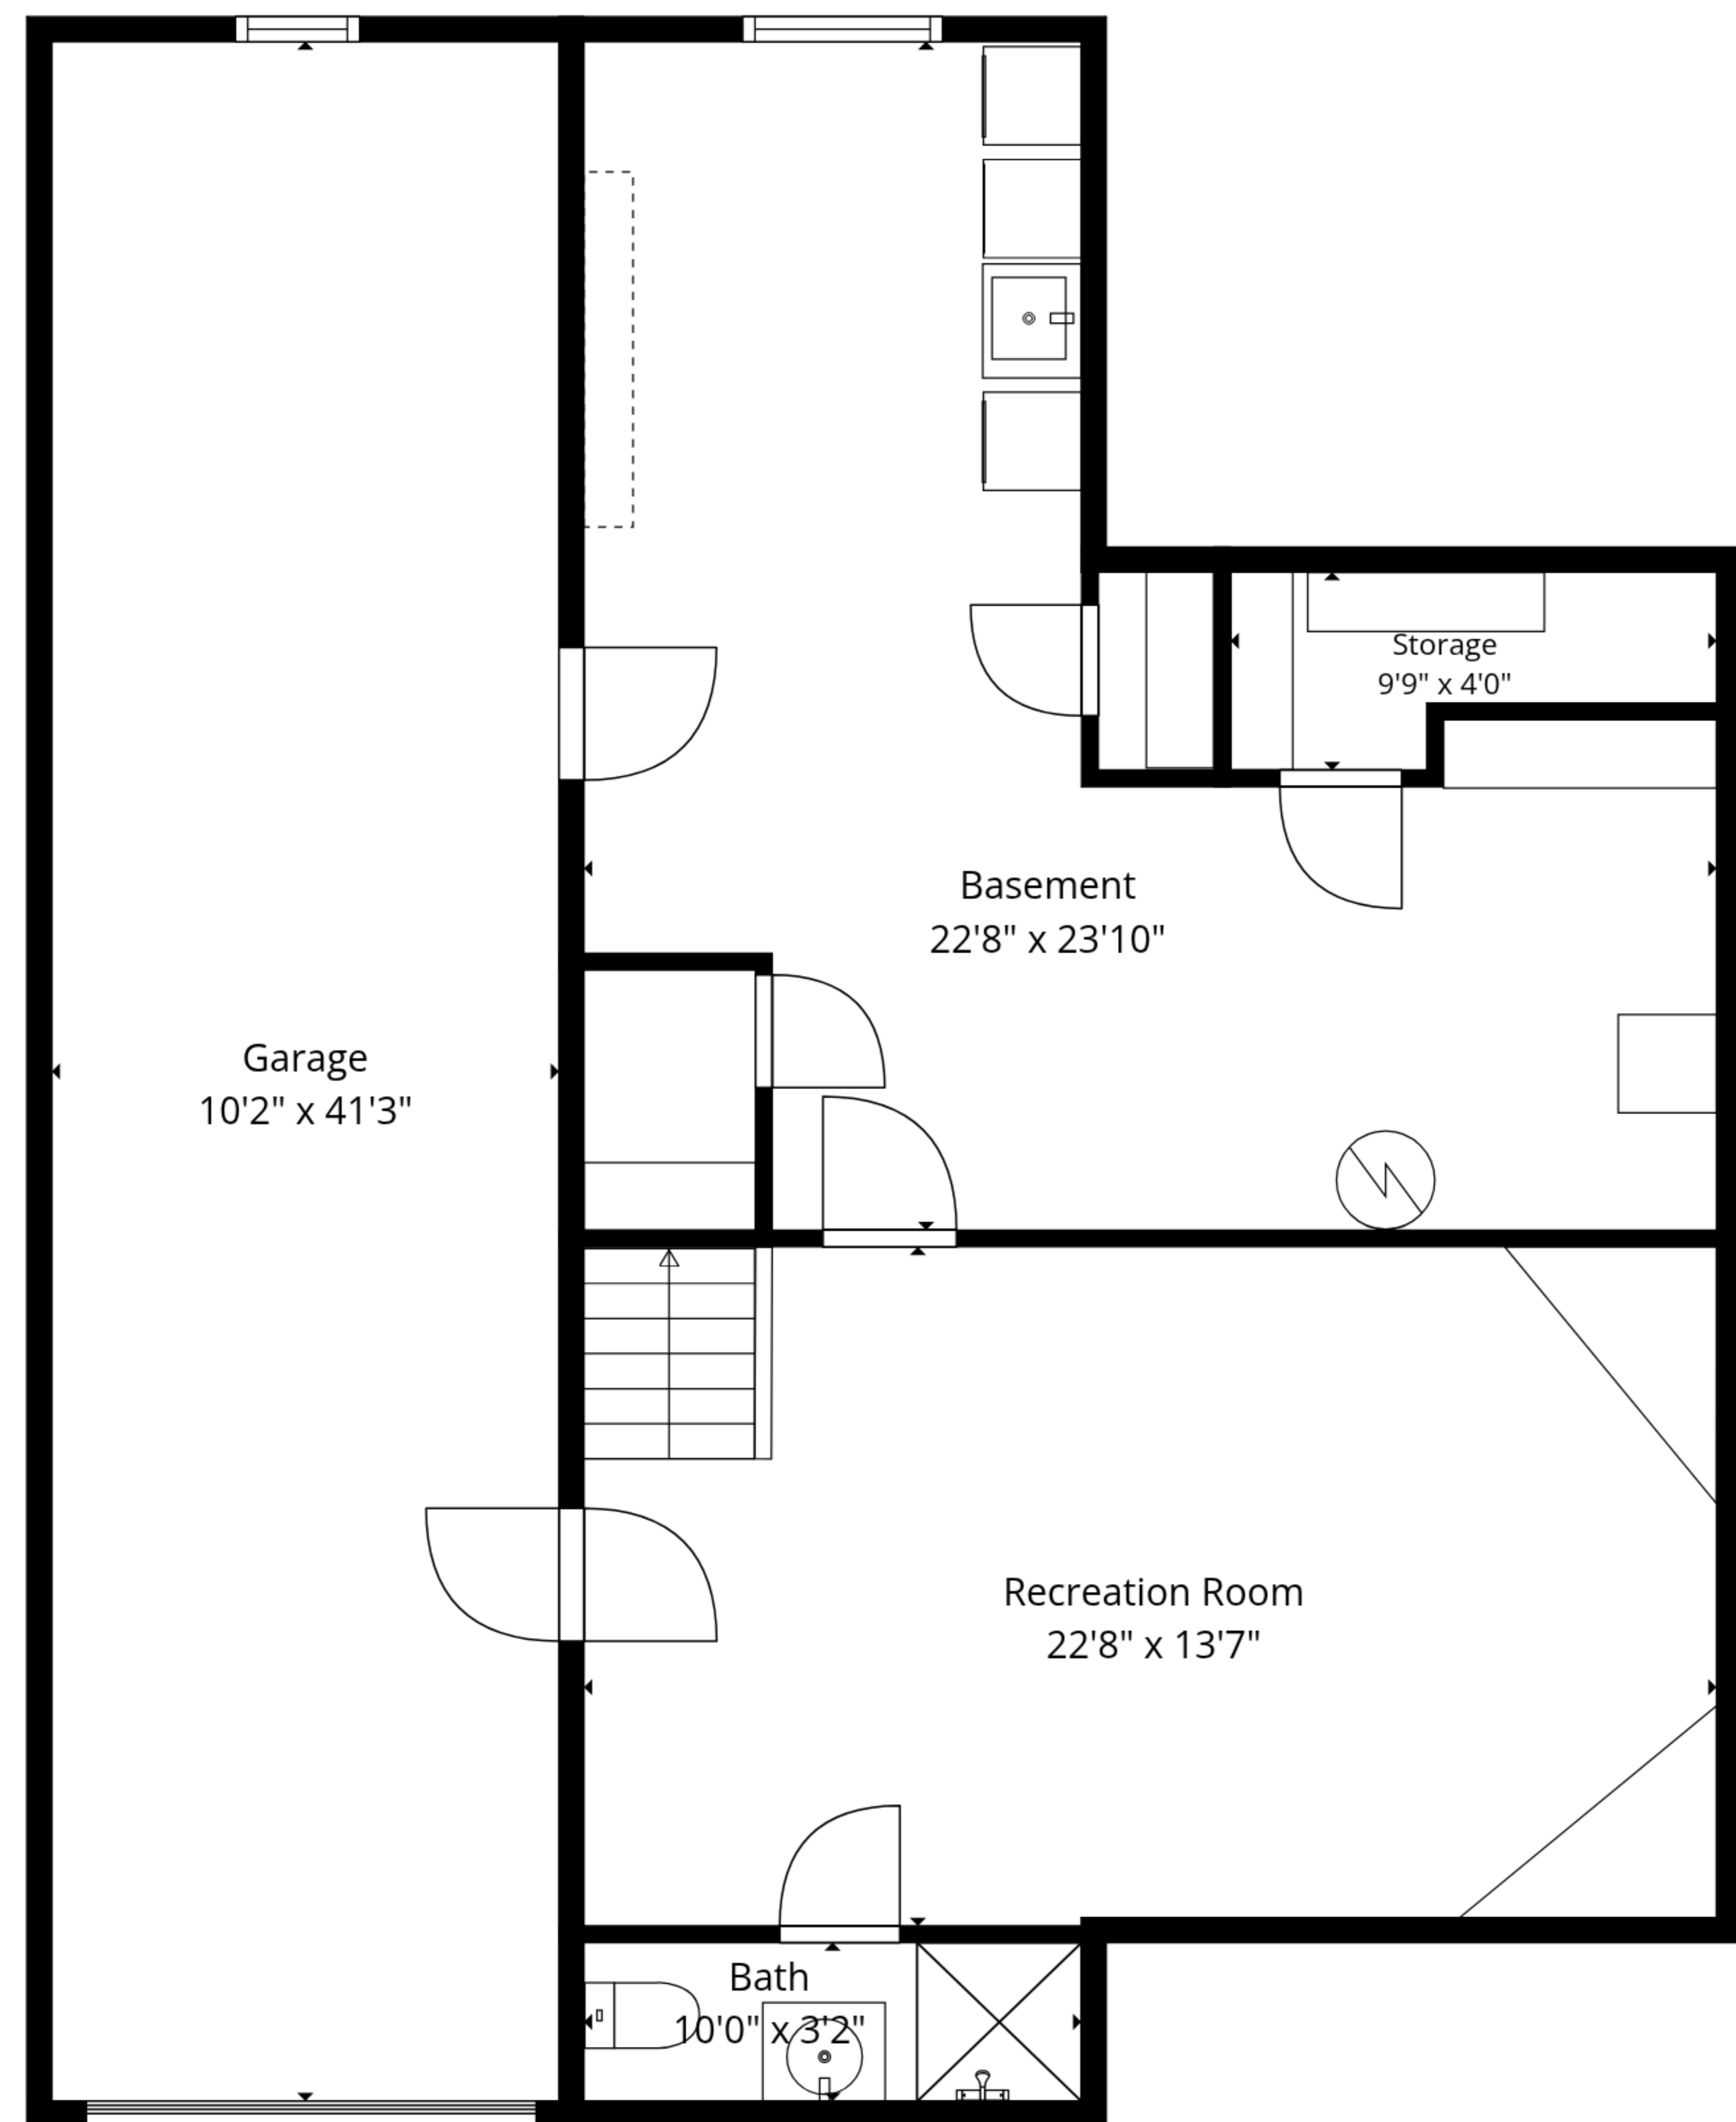

**TOTAL: 1702 sq. ft**

Basement: 383 sq. ft, 1st floor: 1319 sq. ft

EXCLUDED AREAS: GARAGE: 419 sq. ft, BASEMENT: 341 sq. ft, STORAGE: 31 sq. ft,  
 PORCH: 27 sq. ft, PATIO: 1039 sq. ft, BAY WINDOW: 6 sq. ft,  
 WALLS: 180 sq. ft

**TOTAL: 1702 sq. ft**

Basement: 383 sq. ft, 1st floor: 1319 sq. ft

EXCLUDED AREAS: GARAGE: 419 sq. ft, BASEMENT: 341 sq. ft, STORAGE: 31 sq. ft,

PORCH: 27 sq. ft, PATIO: 1039 sq. ft, BAY WINDOW: 6 sq. ft,

WALLS: 180 sq. ft

Basement

1st Floor

**TOTAL: 1702 sq. ft**

Basement: 383 sq. ft, 1st floor: 1319 sq. ft

EXCLUDED AREAS: GARAGE: 419 sq. ft, BASEMENT: 341 sq. ft, STORAGE: 31 sq. ft,  
 PORCH: 27 sq. ft, PATIO: 1039 sq. ft, BAY WINDOW: 6 sq. ft,  
 WALLS: 180 sq. ft