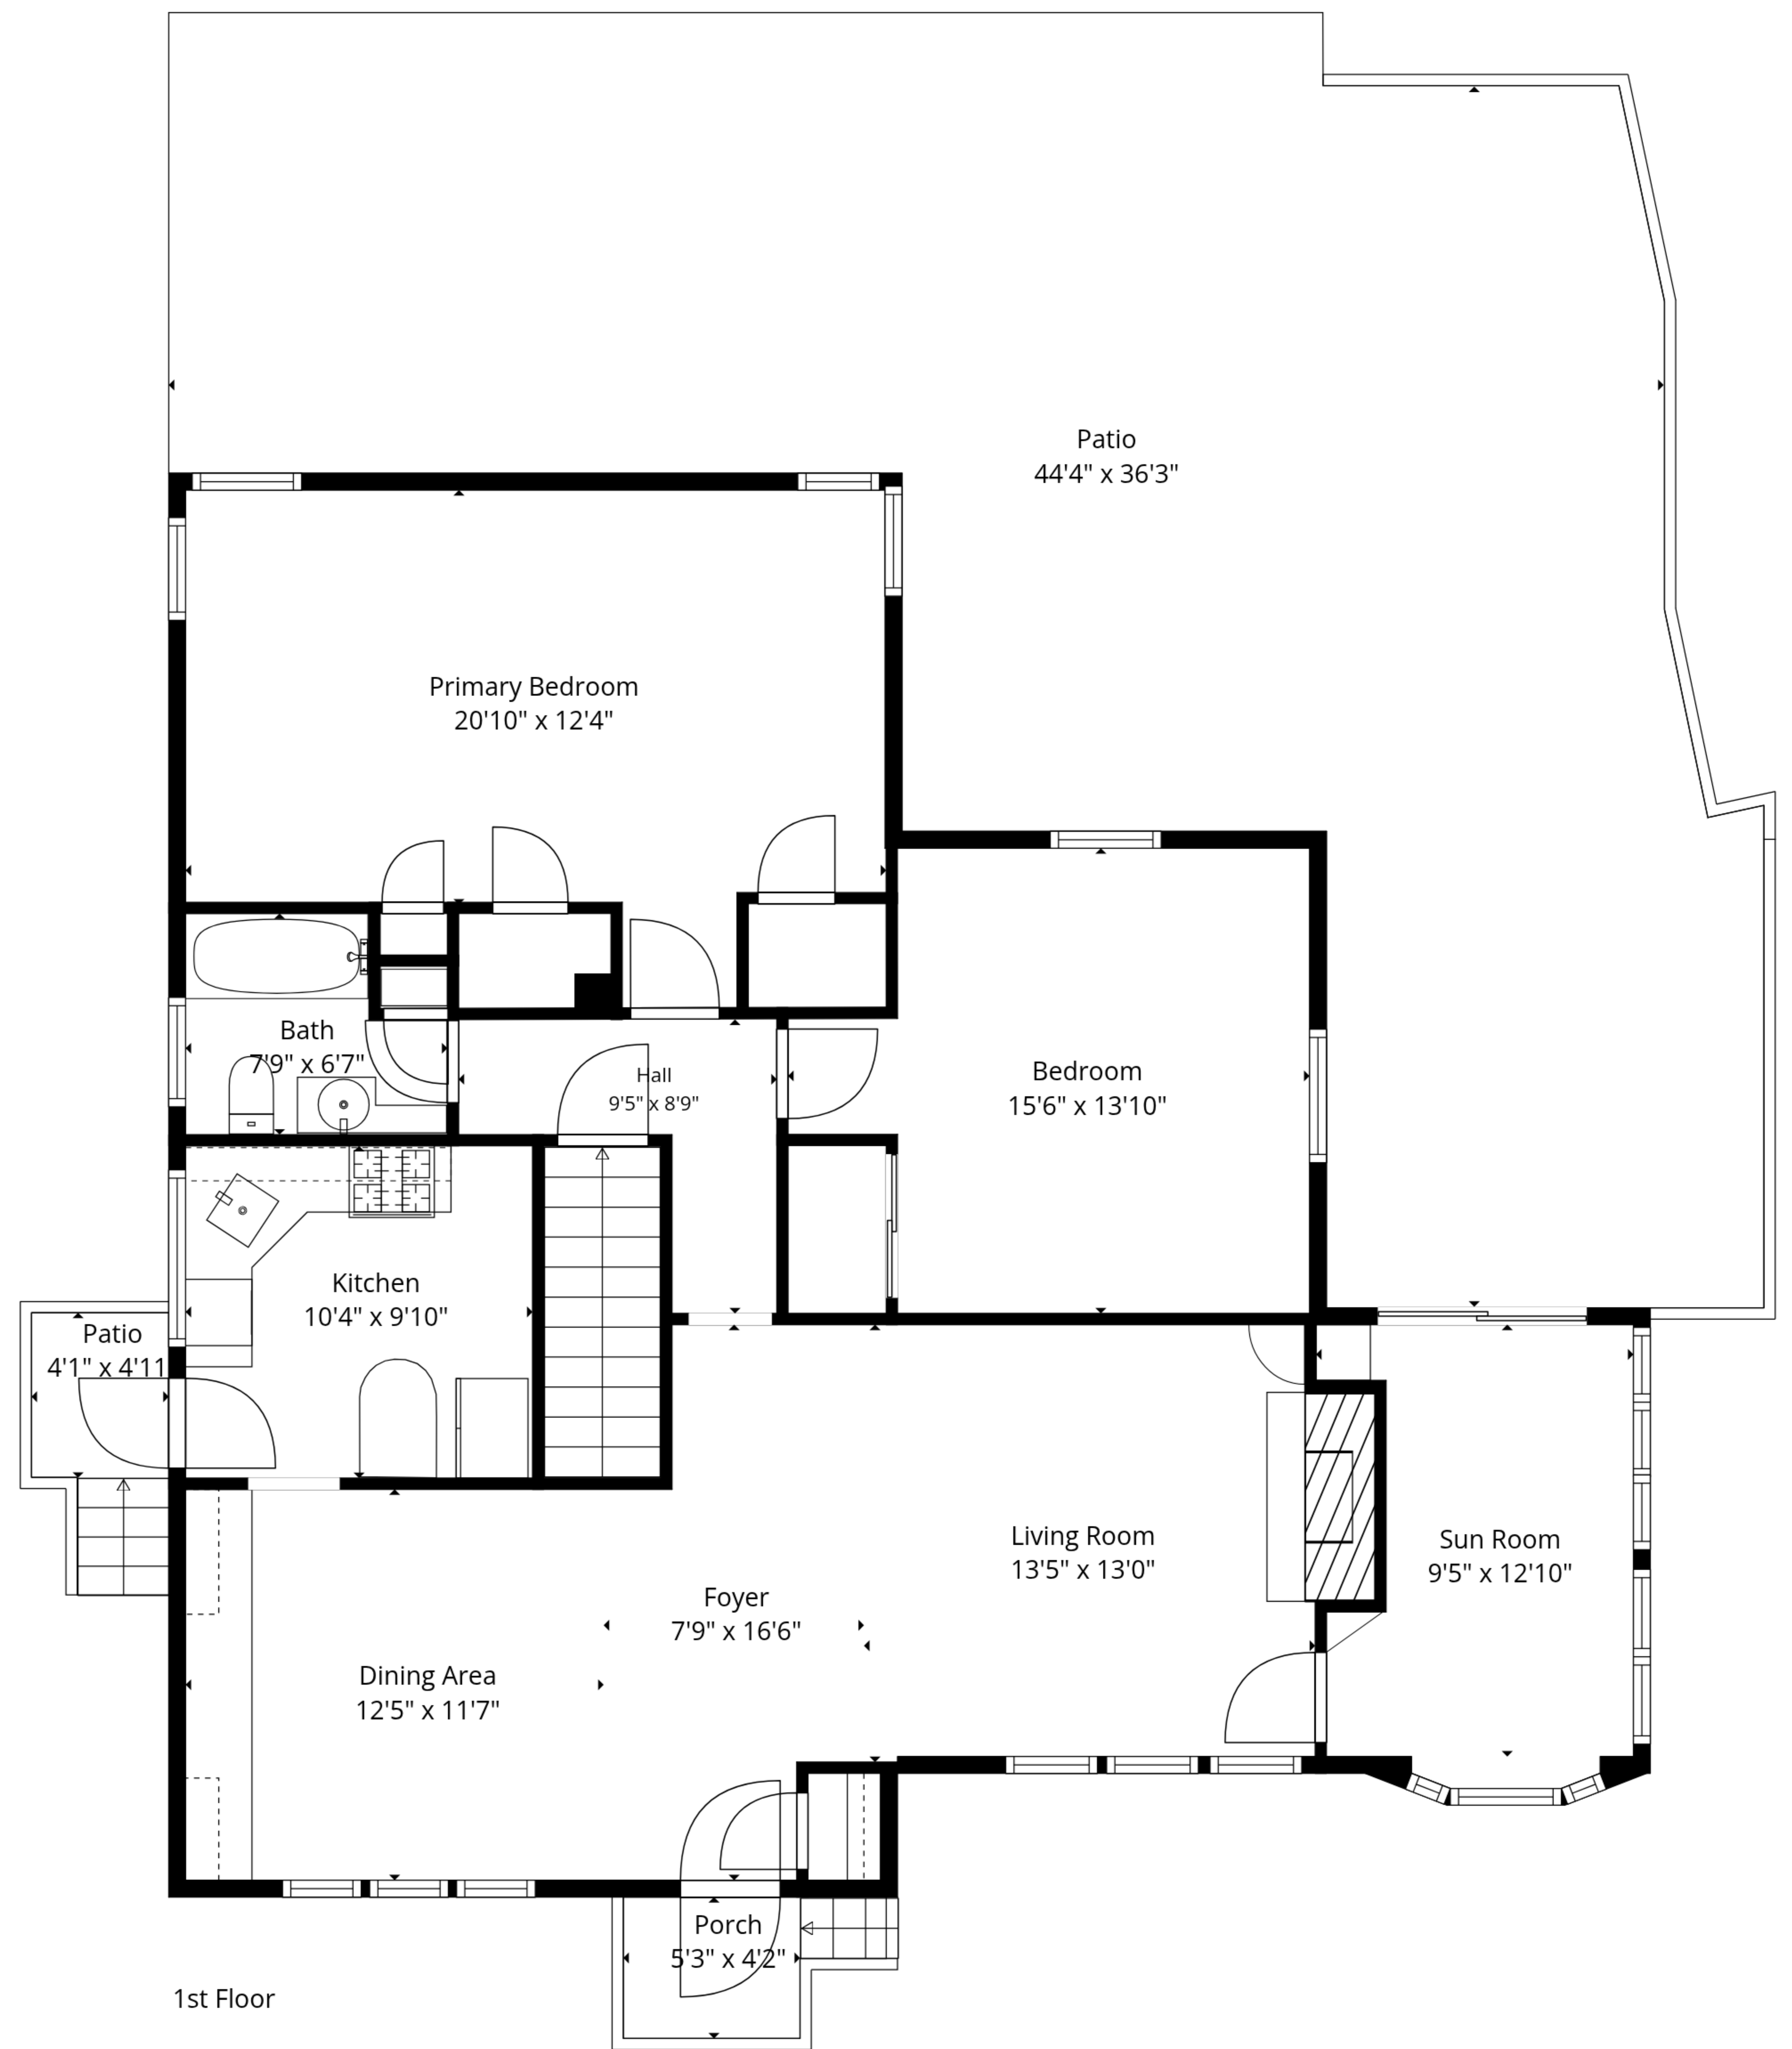

**TOTAL: 1702 sq. ft**

Basement: 383 sq. ft, 1st floor: 1319 sq. ft

EXCLUDED AREAS: GARAGE: 419 sq. ft, BASEMENT: 341 sq. ft, STORAGE: 31 sq. ft,  
 PORCH: 27 sq. ft, PATIO: 1039 sq. ft, BAY WINDOW: 6 sq. ft,  
 WALLS: 180 sq. ft

**TOTAL: 1702 sq. ft**

Basement: 383 sq. ft, 1st floor: 1319 sq. ft

EXCLUDED AREAS: GARAGE: 419 sq. ft, BASEMENT: 341 sq. ft, STORAGE: 31 sq. ft,

PORCH: 27 sq. ft, PATIO: 1039 sq. ft, BAY WINDOW: 6 sq. ft,

WALLS: 180 sq. ft

Basement

1st Floor

**TOTAL: 1702 sq. ft**

Basement: 383 sq. ft, 1st floor: 1319 sq. ft

EXCLUDED AREAS: GARAGE: 419 sq. ft, BASEMENT: 341 sq. ft, STORAGE: 31 sq. ft,  
 PORCH: 27 sq. ft, PATIO: 1039 sq. ft, BAY WINDOW: 6 sq. ft,  
 WALLS: 180 sq. ft