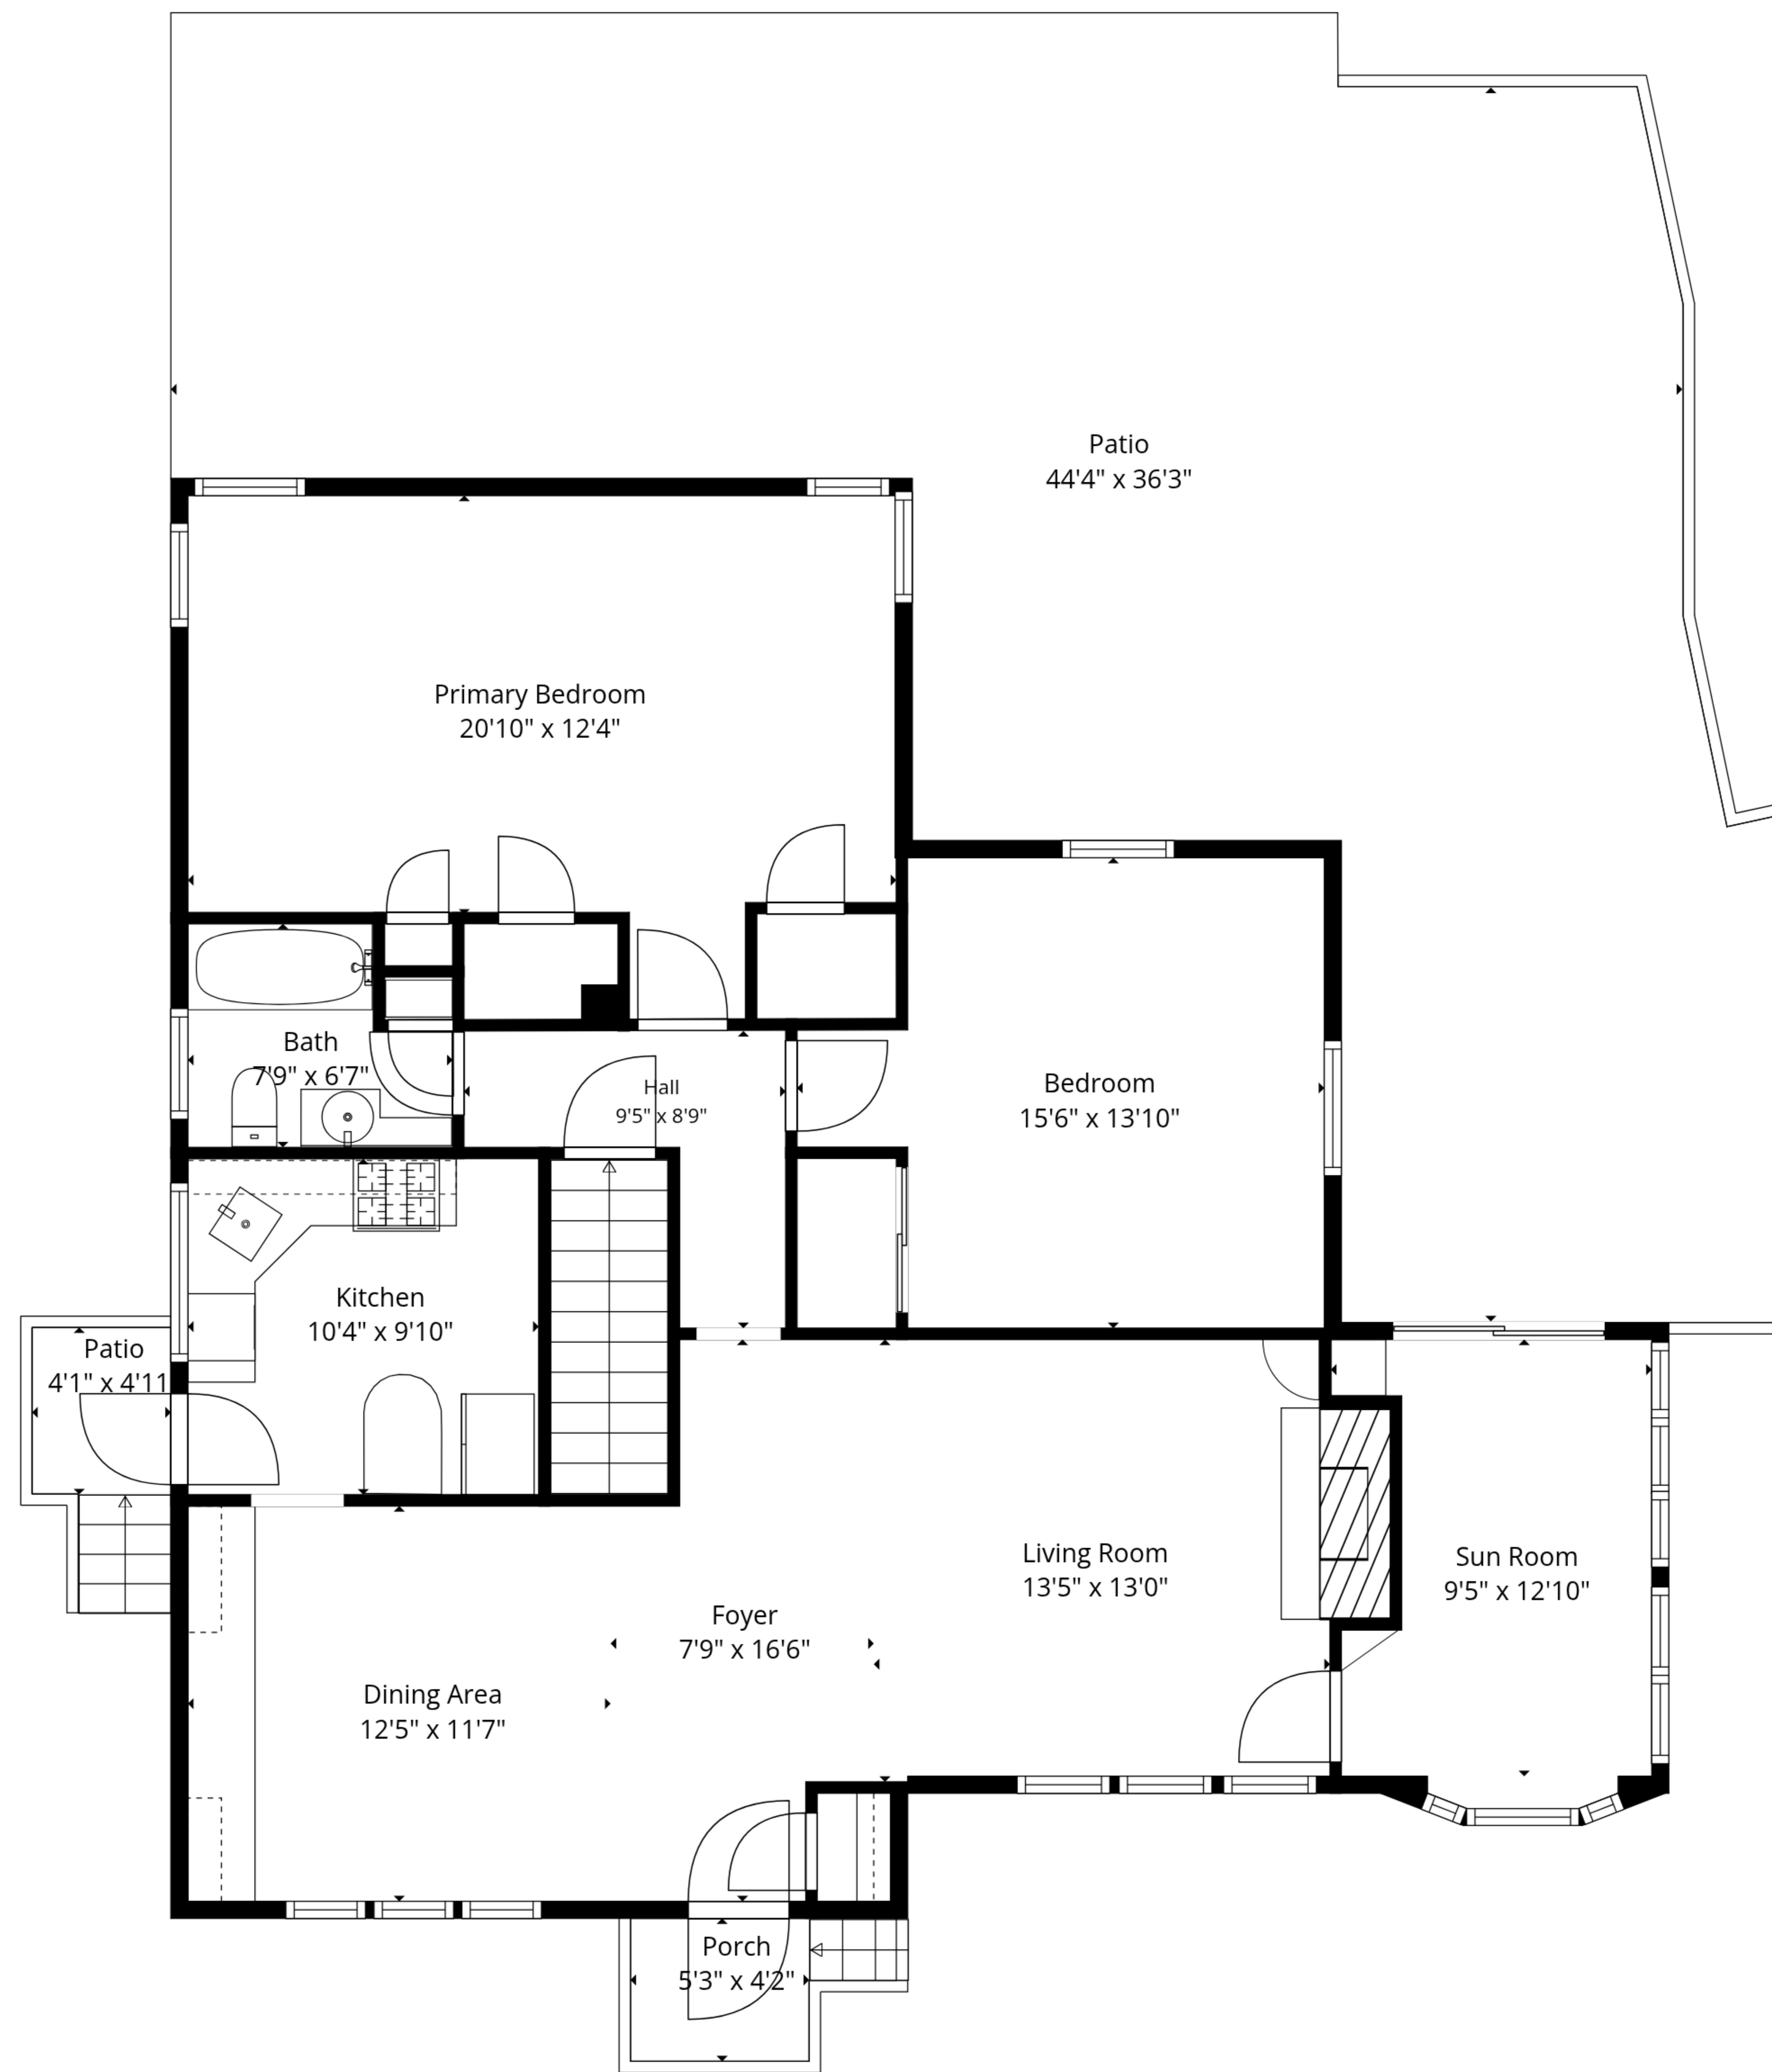

**TOTAL: 1702 sq. ft**

Basement: 383 sq. ft, 1st floor: 1319 sq. ft

EXCLUDED AREAS: GARAGE: 419 sq. ft, BASEMENT: 341 sq. ft, STORAGE: 31 sq. ft,  
 PORCH: 27 sq. ft, PATIO: 1039 sq. ft, BAY WINDOW: 6 sq. ft,  
 WALLS: 180 sq. ft

**TOTAL: 1702 sq. ft**

Basement: 383 sq. ft, 1st floor: 1319 sq. ft

EXCLUDED AREAS: GARAGE: 419 sq. ft, BASEMENT: 341 sq. ft, STORAGE: 31 sq. ft,

PORCH: 27 sq. ft, PATIO: 1039 sq. ft, BAY WINDOW: 6 sq. ft,

WALLS: 180 sq. ft

Basement

1st Floor

**TOTAL: 1702 sq. ft**

Basement: 383 sq. ft, 1st floor: 1319 sq. ft

EXCLUDED AREAS: GARAGE: 419 sq. ft, BASEMENT: 341 sq. ft, STORAGE: 31 sq. ft,  
 PORCH: 27 sq. ft, PATIO: 1039 sq. ft, BAY WINDOW: 6 sq. ft,  
 WALLS: 180 sq. ft