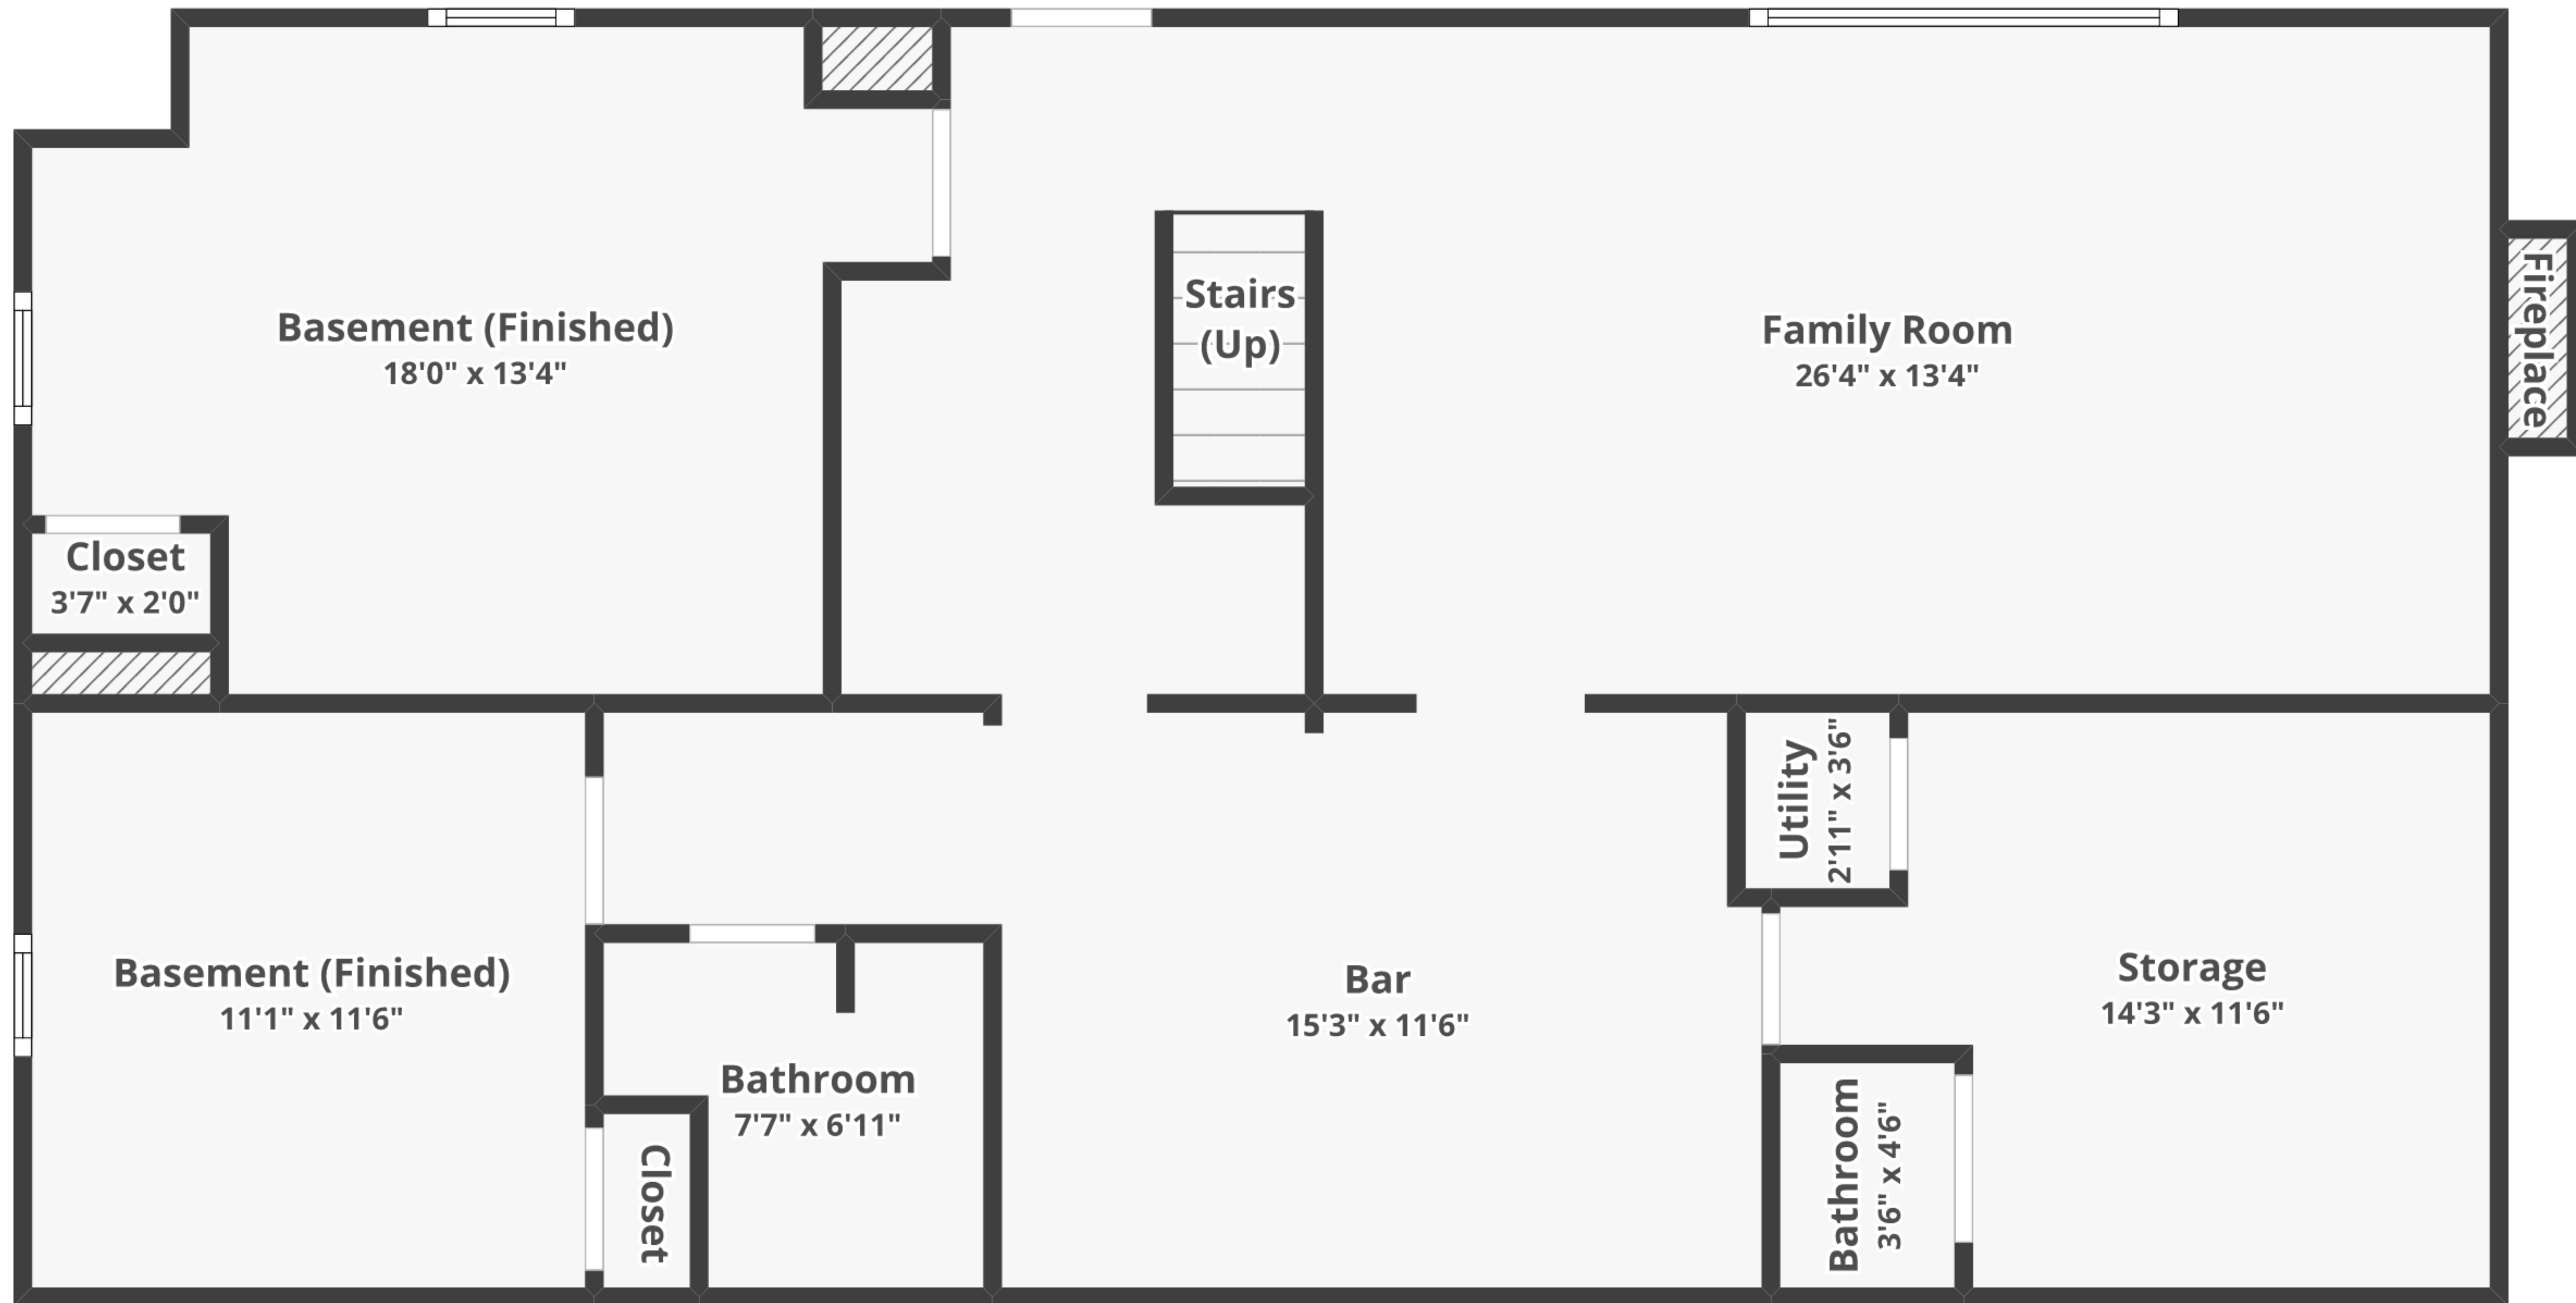

224 Fredericktowne Dr, Stephens City, VA 22655

Total finished area: ~2,431.41 sq. ft.

Total unfinished area: ~13.56 sq. ft.

Basement

Finished area: ~1,166.89 sq. ft.

Unfinished area: ~10.39 sq. ft.