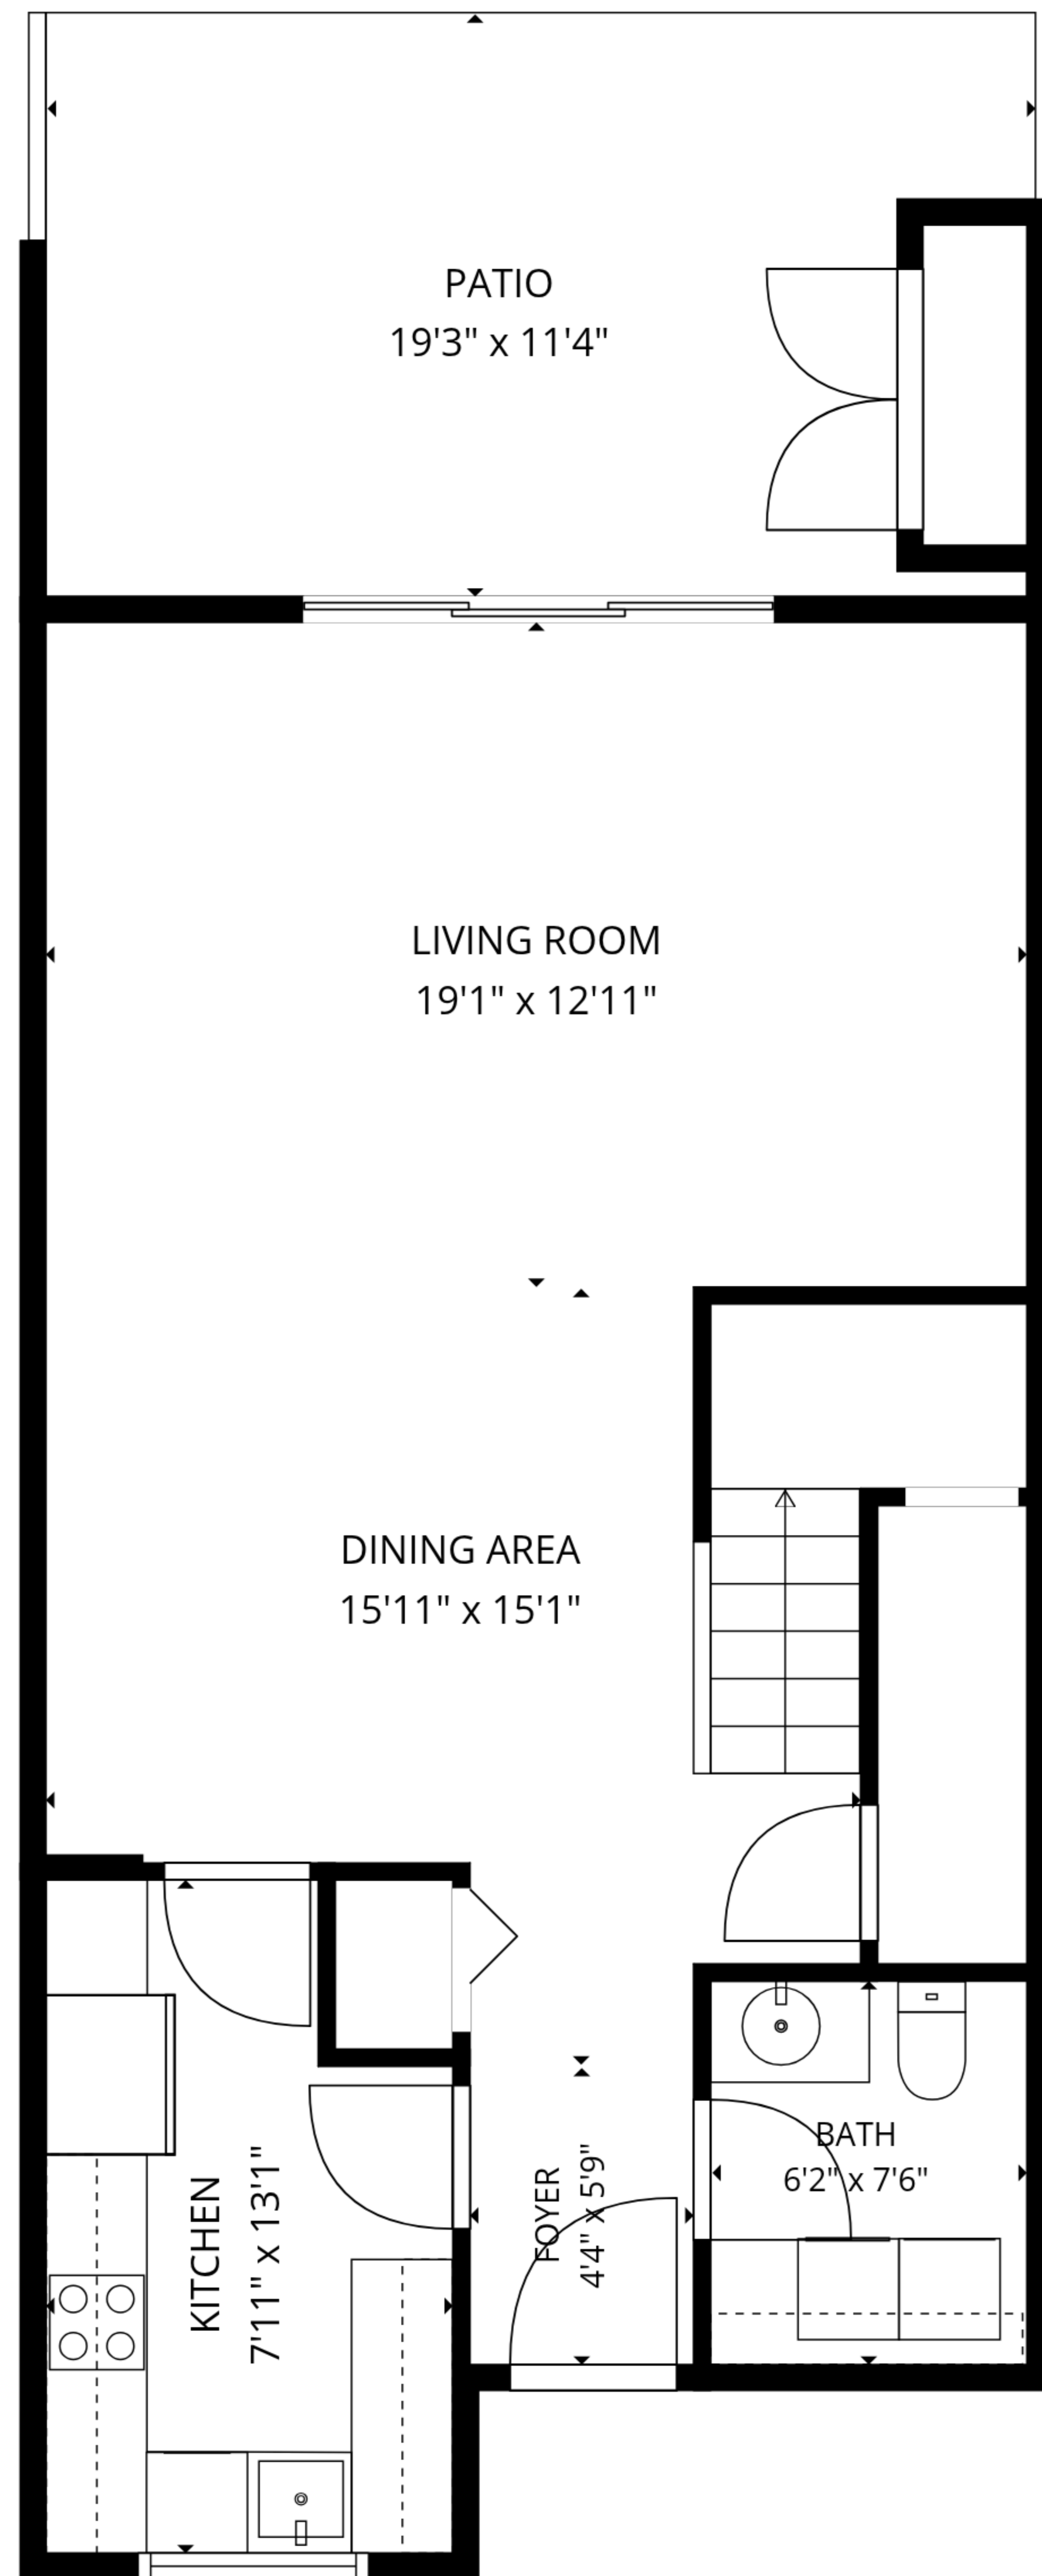

TOTAL: 1399 sq. ft

1st floor: 679 sq. ft, 2nd floor: 720 sq. ft

EXCLUDED AREAS: UNDEFINED: 13 sq. ft, PATIO: 200 sq. ft, BAY WINDOW: 9 sq. ft,
WALLS: 86 sq. ft

TOTAL: 1399 sq. ft

1st floor: 679 sq. ft, 2nd floor: 720 sq. ft

EXCLUDED AREAS: UNDEFINED: 13 sq. ft, PATIO: 200 sq. ft, BAY WINDOW: 9 sq. ft,
WALLS: 86 sq. ft

1st floor

2nd floor

TOTAL: 1399 sq. ft

1st floor: 679 sq. ft, 2nd floor: 720 sq. ft

EXCLUDED AREAS: UNDEFINED: 13 sq. ft, PATIO: 200 sq. ft, BAY WINDOW: 9 sq. ft, WALLS: 86 sq. ft