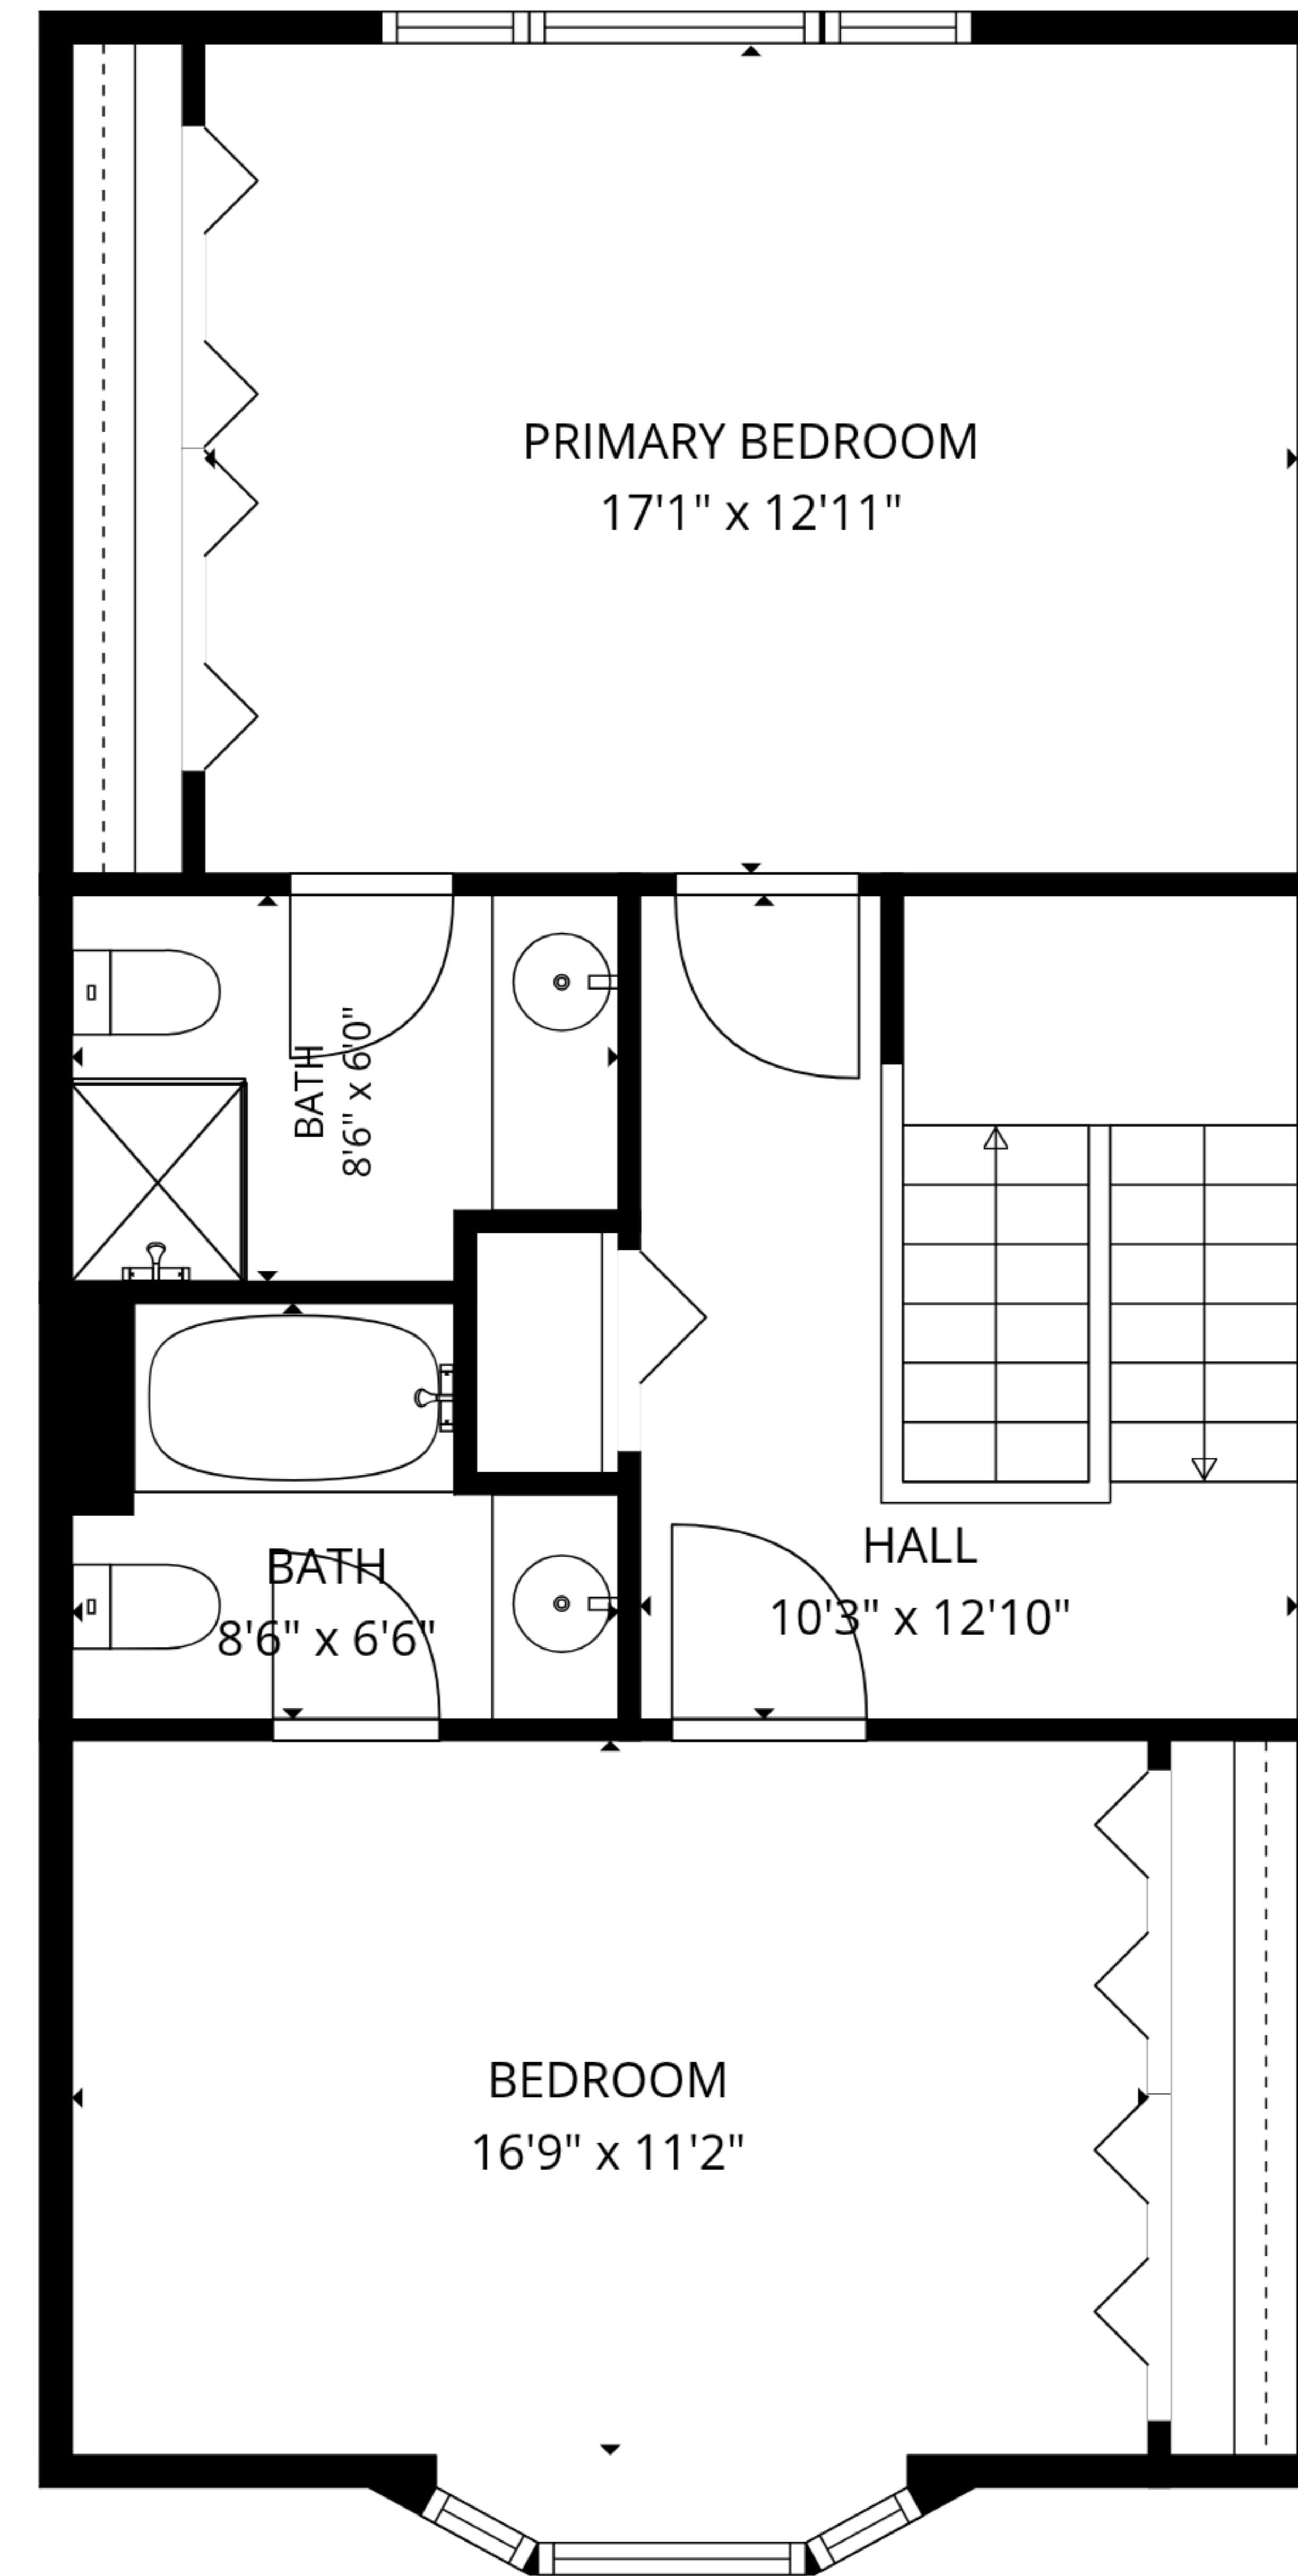

TOTAL: 1399 sq. ft

1st floor: 679 sq. ft, 2nd floor: 720 sq. ft

EXCLUDED AREAS: UNDEFINED: 13 sq. ft, PATIO: 200 sq. ft, BAY WINDOW: 9 sq. ft,
WALLS: 86 sq. ft

TOTAL: 1399 sq. ft

1st floor: 679 sq. ft, 2nd floor: 720 sq. ft

EXCLUDED AREAS: UNDEFINED: 13 sq. ft, PATIO: 200 sq. ft, BAY WINDOW: 9 sq. ft,
WALLS: 86 sq. ft

1st floor

2nd floor

TOTAL: 1399 sq. ft

1st floor: 679 sq. ft, 2nd floor: 720 sq. ft

EXCLUDED AREAS: UNDEFINED: 13 sq. ft, PATIO: 200 sq. ft, BAY WINDOW: 9 sq. ft, WALLS: 86 sq. ft