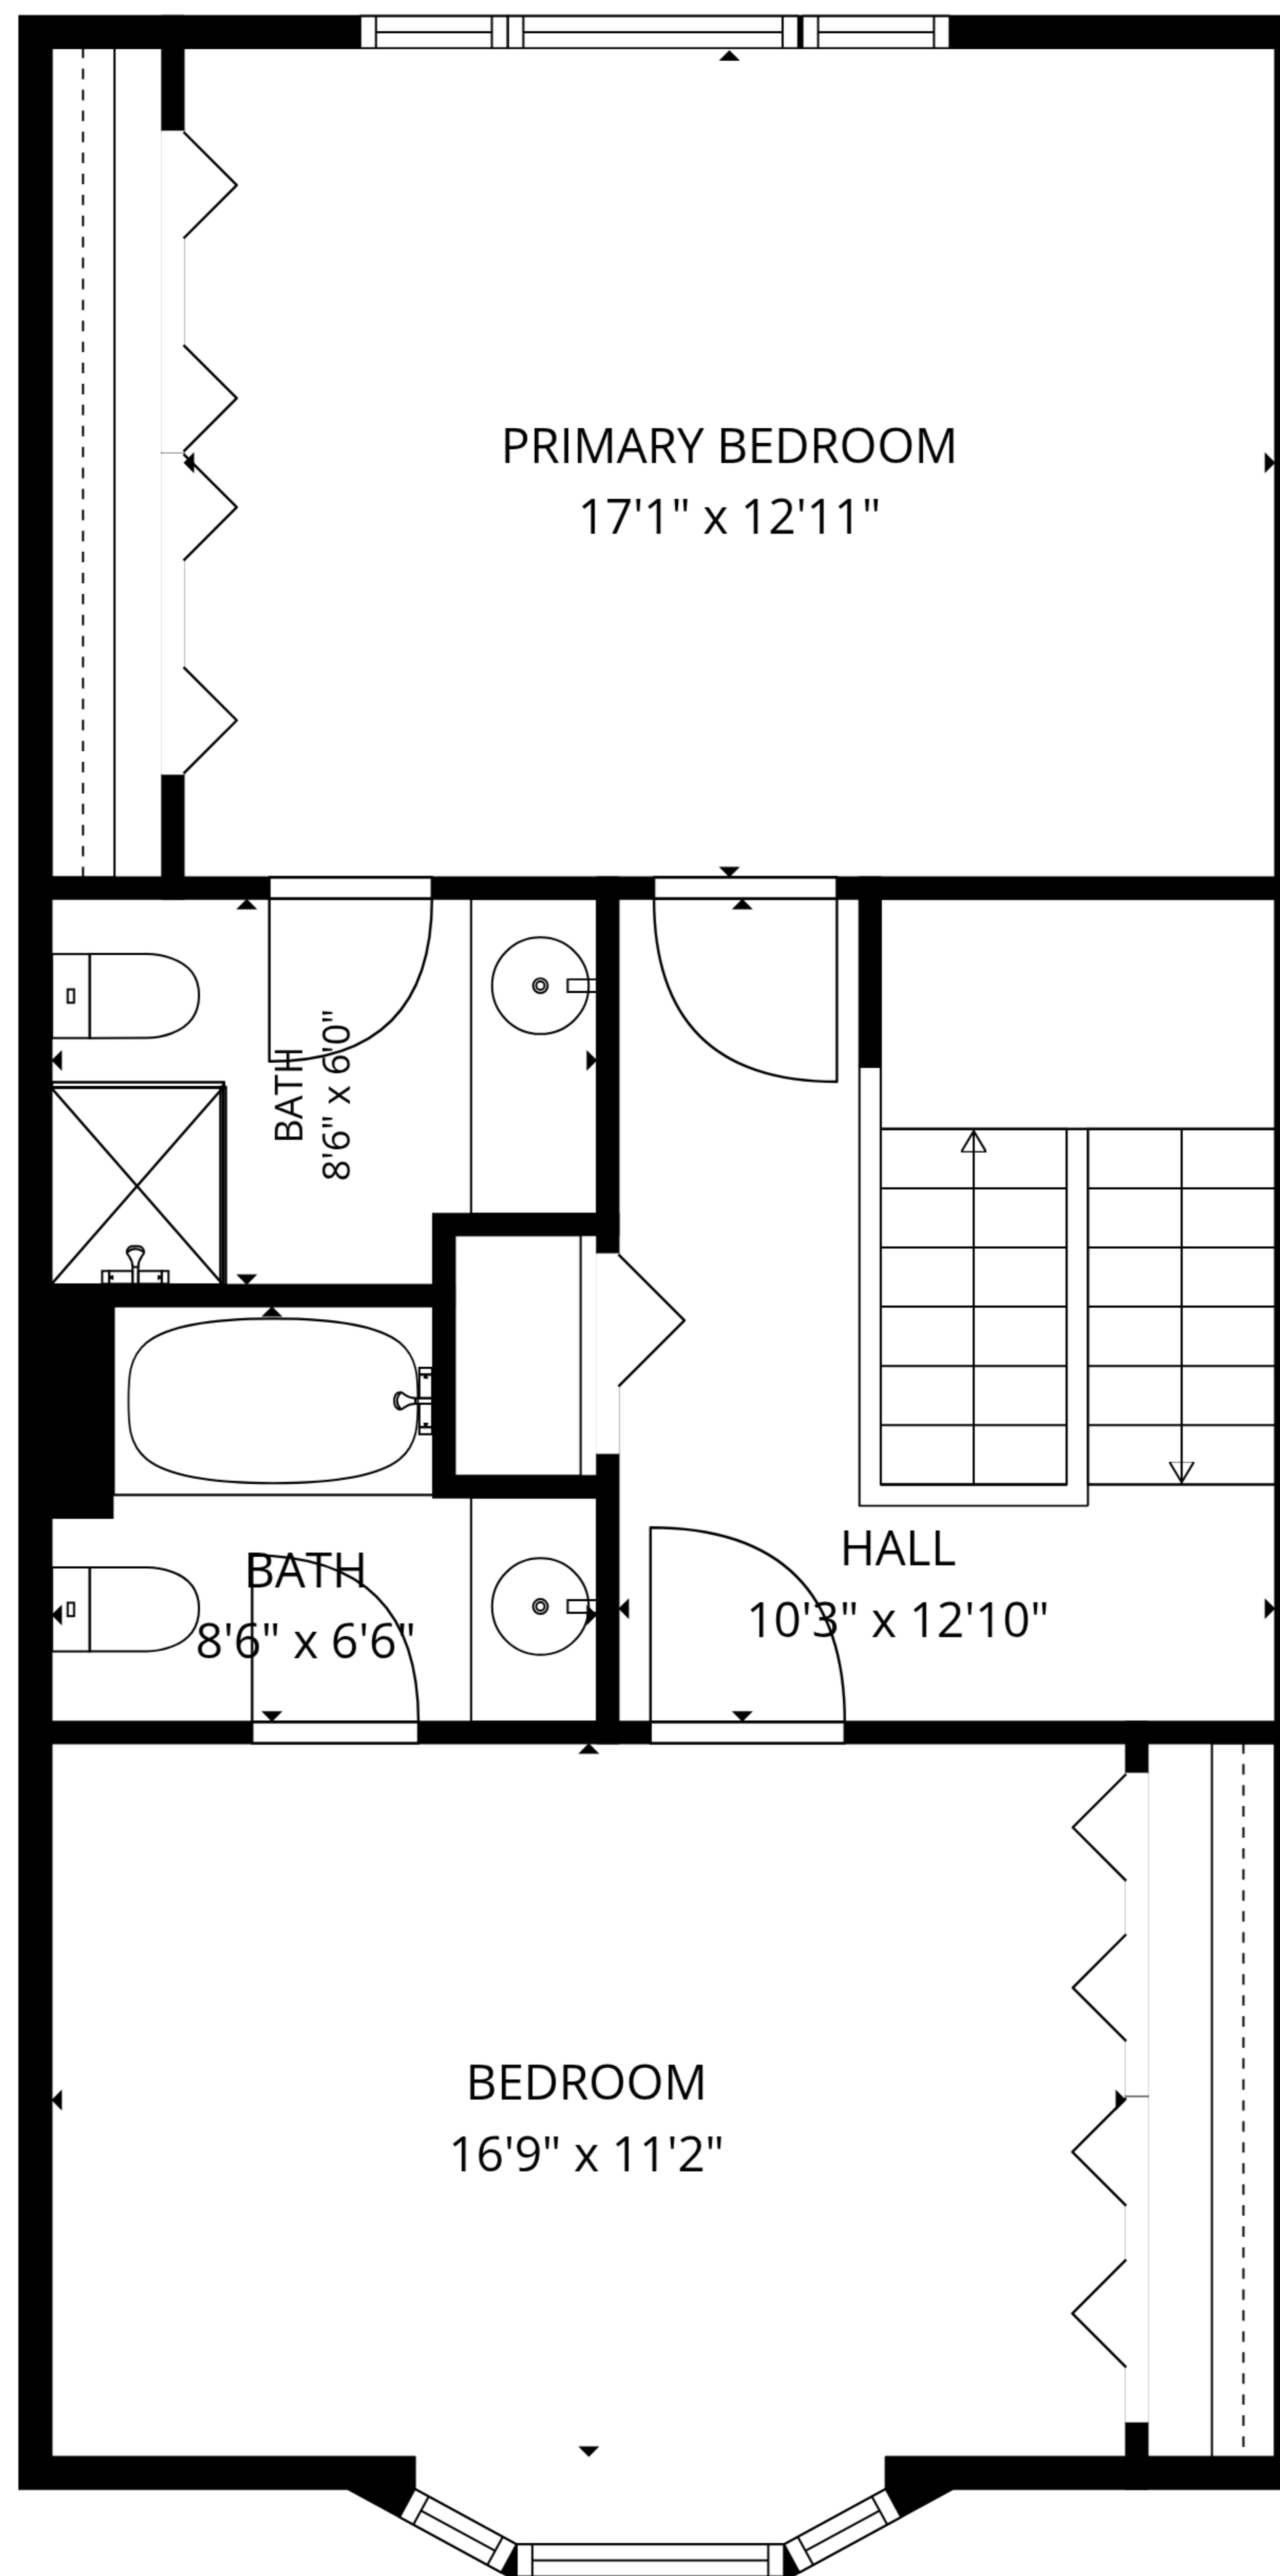

TOTAL: 1399 sq. ft

1st floor: 679 sq. ft, 2nd floor: 720 sq. ft

EXCLUDED AREAS: UNDEFINED: 13 sq. ft, PATIO: 200 sq. ft, BAY WINDOW: 9 sq. ft,
WALLS: 86 sq. ft

TOTAL: 1399 sq. ft

1st floor: 679 sq. ft, 2nd floor: 720 sq. ft

EXCLUDED AREAS: UNDEFINED: 13 sq. ft, PATIO: 200 sq. ft, BAY WINDOW: 9 sq. ft,
WALLS: 86 sq. ft

1st floor

2nd floor

TOTAL: 1399 sq. ft

1st floor: 679 sq. ft, 2nd floor: 720 sq. ft

EXCLUDED AREAS: UNDEFINED: 13 sq. ft, PATIO: 200 sq. ft, BAY WINDOW: 9 sq. ft, WALLS: 86 sq. ft