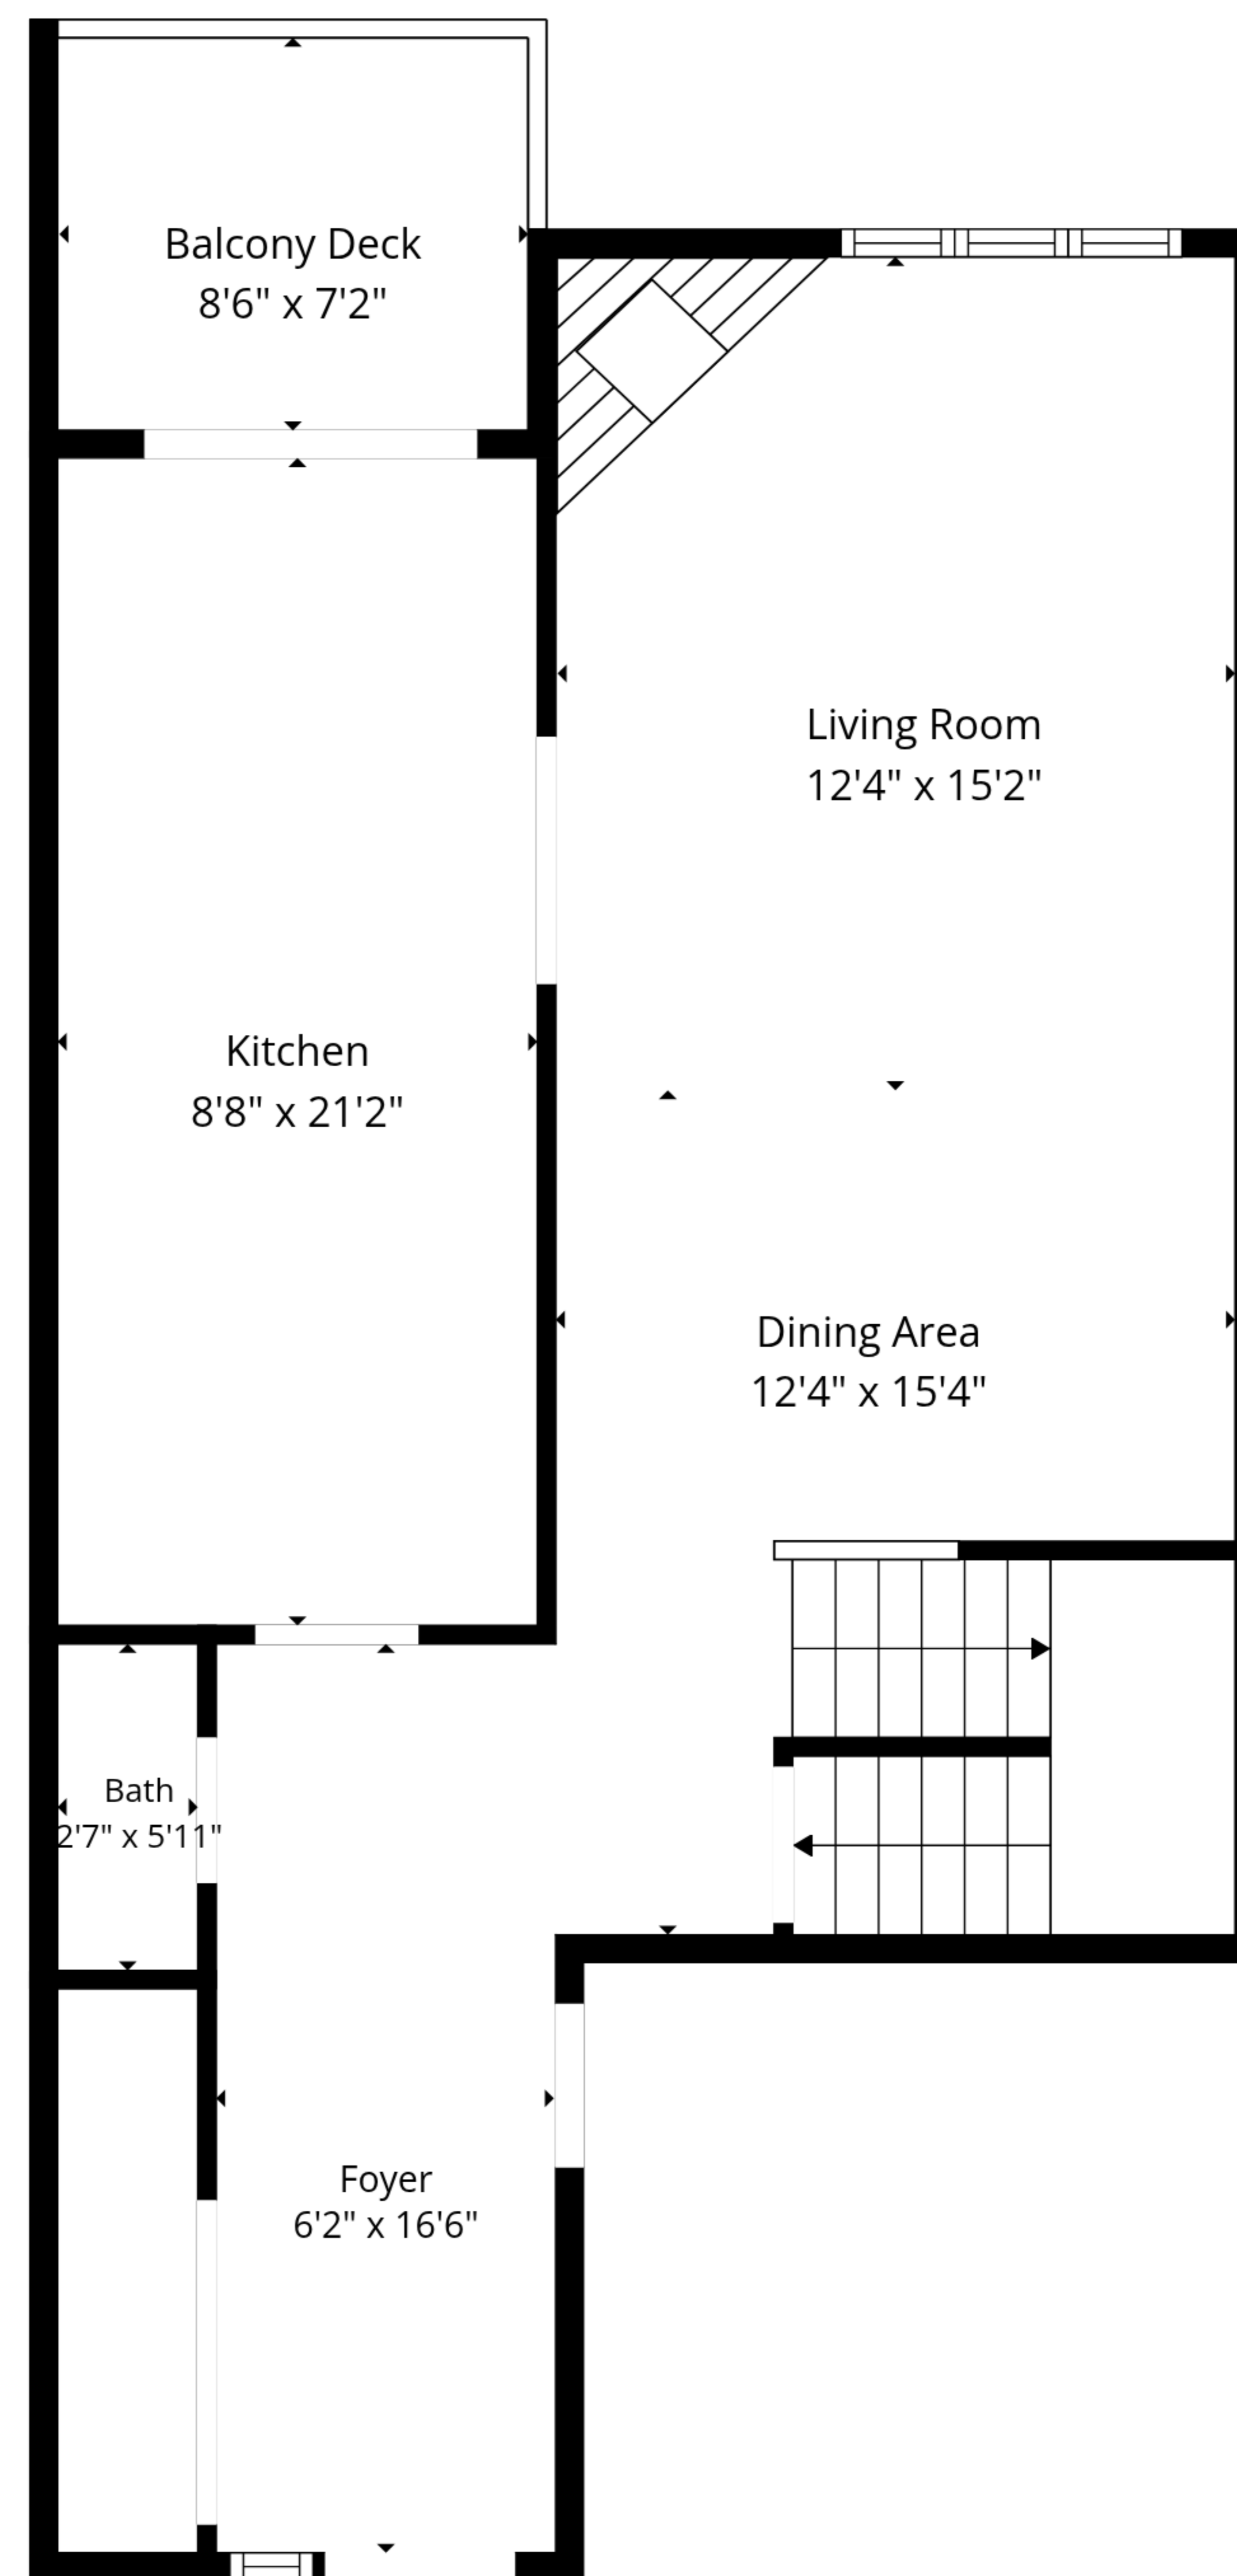

**TOTAL: 2371 sq. ft**

1st floor: 637 sq. ft, 2nd floor: 719 sq. ft, 3rd floor: 1015 sq. ft  
 EXCLUDED AREAS: BALCONY DECK: 61 sq. ft, WALLS: 203 sq. ft

Measurements Deemed Highly Reliable But Not Guaranteed. Measured By Cubicasa Tech.

1st Floor

2nd Floor

3rd Floor

**TOTAL: 2371 sq. ft**

1st floor: 637 sq. ft, 2nd floor: 719 sq. ft, 3rd floor: 1015 sq. ft  
 EXCLUDED AREAS: BALCONY DECK: 61 sq. ft, WALLS: 203 sq. ft