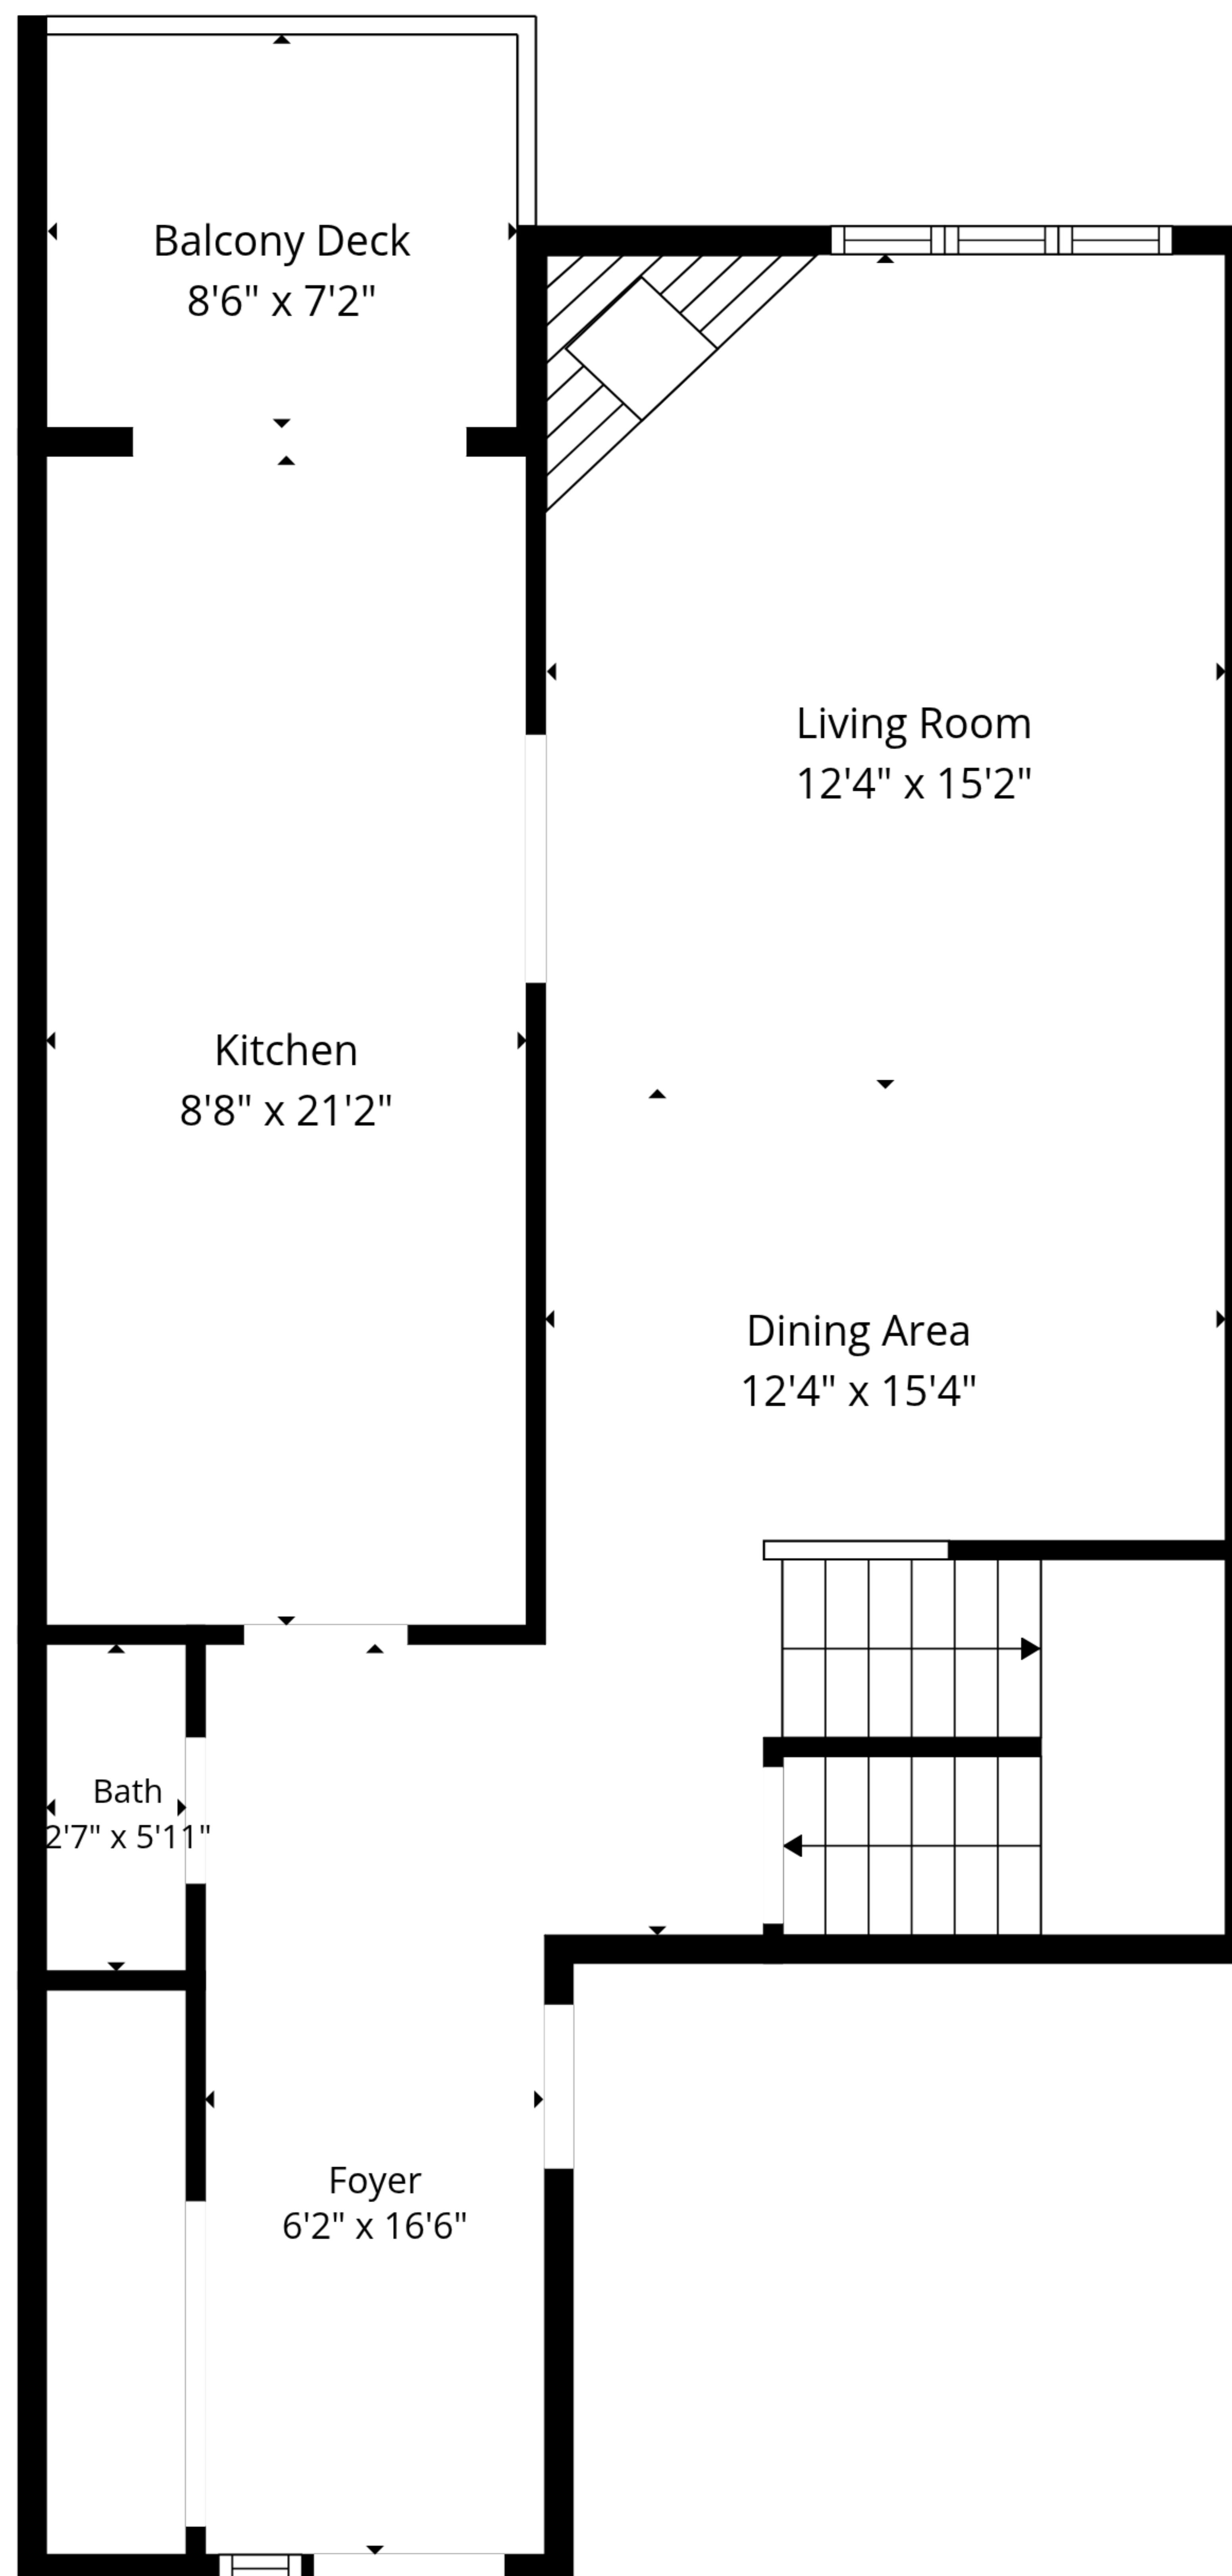

**TOTAL: 2371 sq. ft**

1st floor: 637 sq. ft, 2nd floor: 719 sq. ft, 3rd floor: 1015 sq. ft  
 EXCLUDED AREAS: BALCONY DECK: 61 sq. ft, WALLS: 203 sq. ft

Measurements Deemed Highly Reliable But Not Guaranteed. Measured By Cubicasa Tech.

1st Floor

2nd Floor

3rd Floor

**TOTAL: 2371 sq. ft**

1st floor: 637 sq. ft, 2nd floor: 719 sq. ft, 3rd floor: 1015 sq. ft  
 EXCLUDED AREAS: BALCONY DECK: 61 sq. ft, WALLS: 203 sq. ft