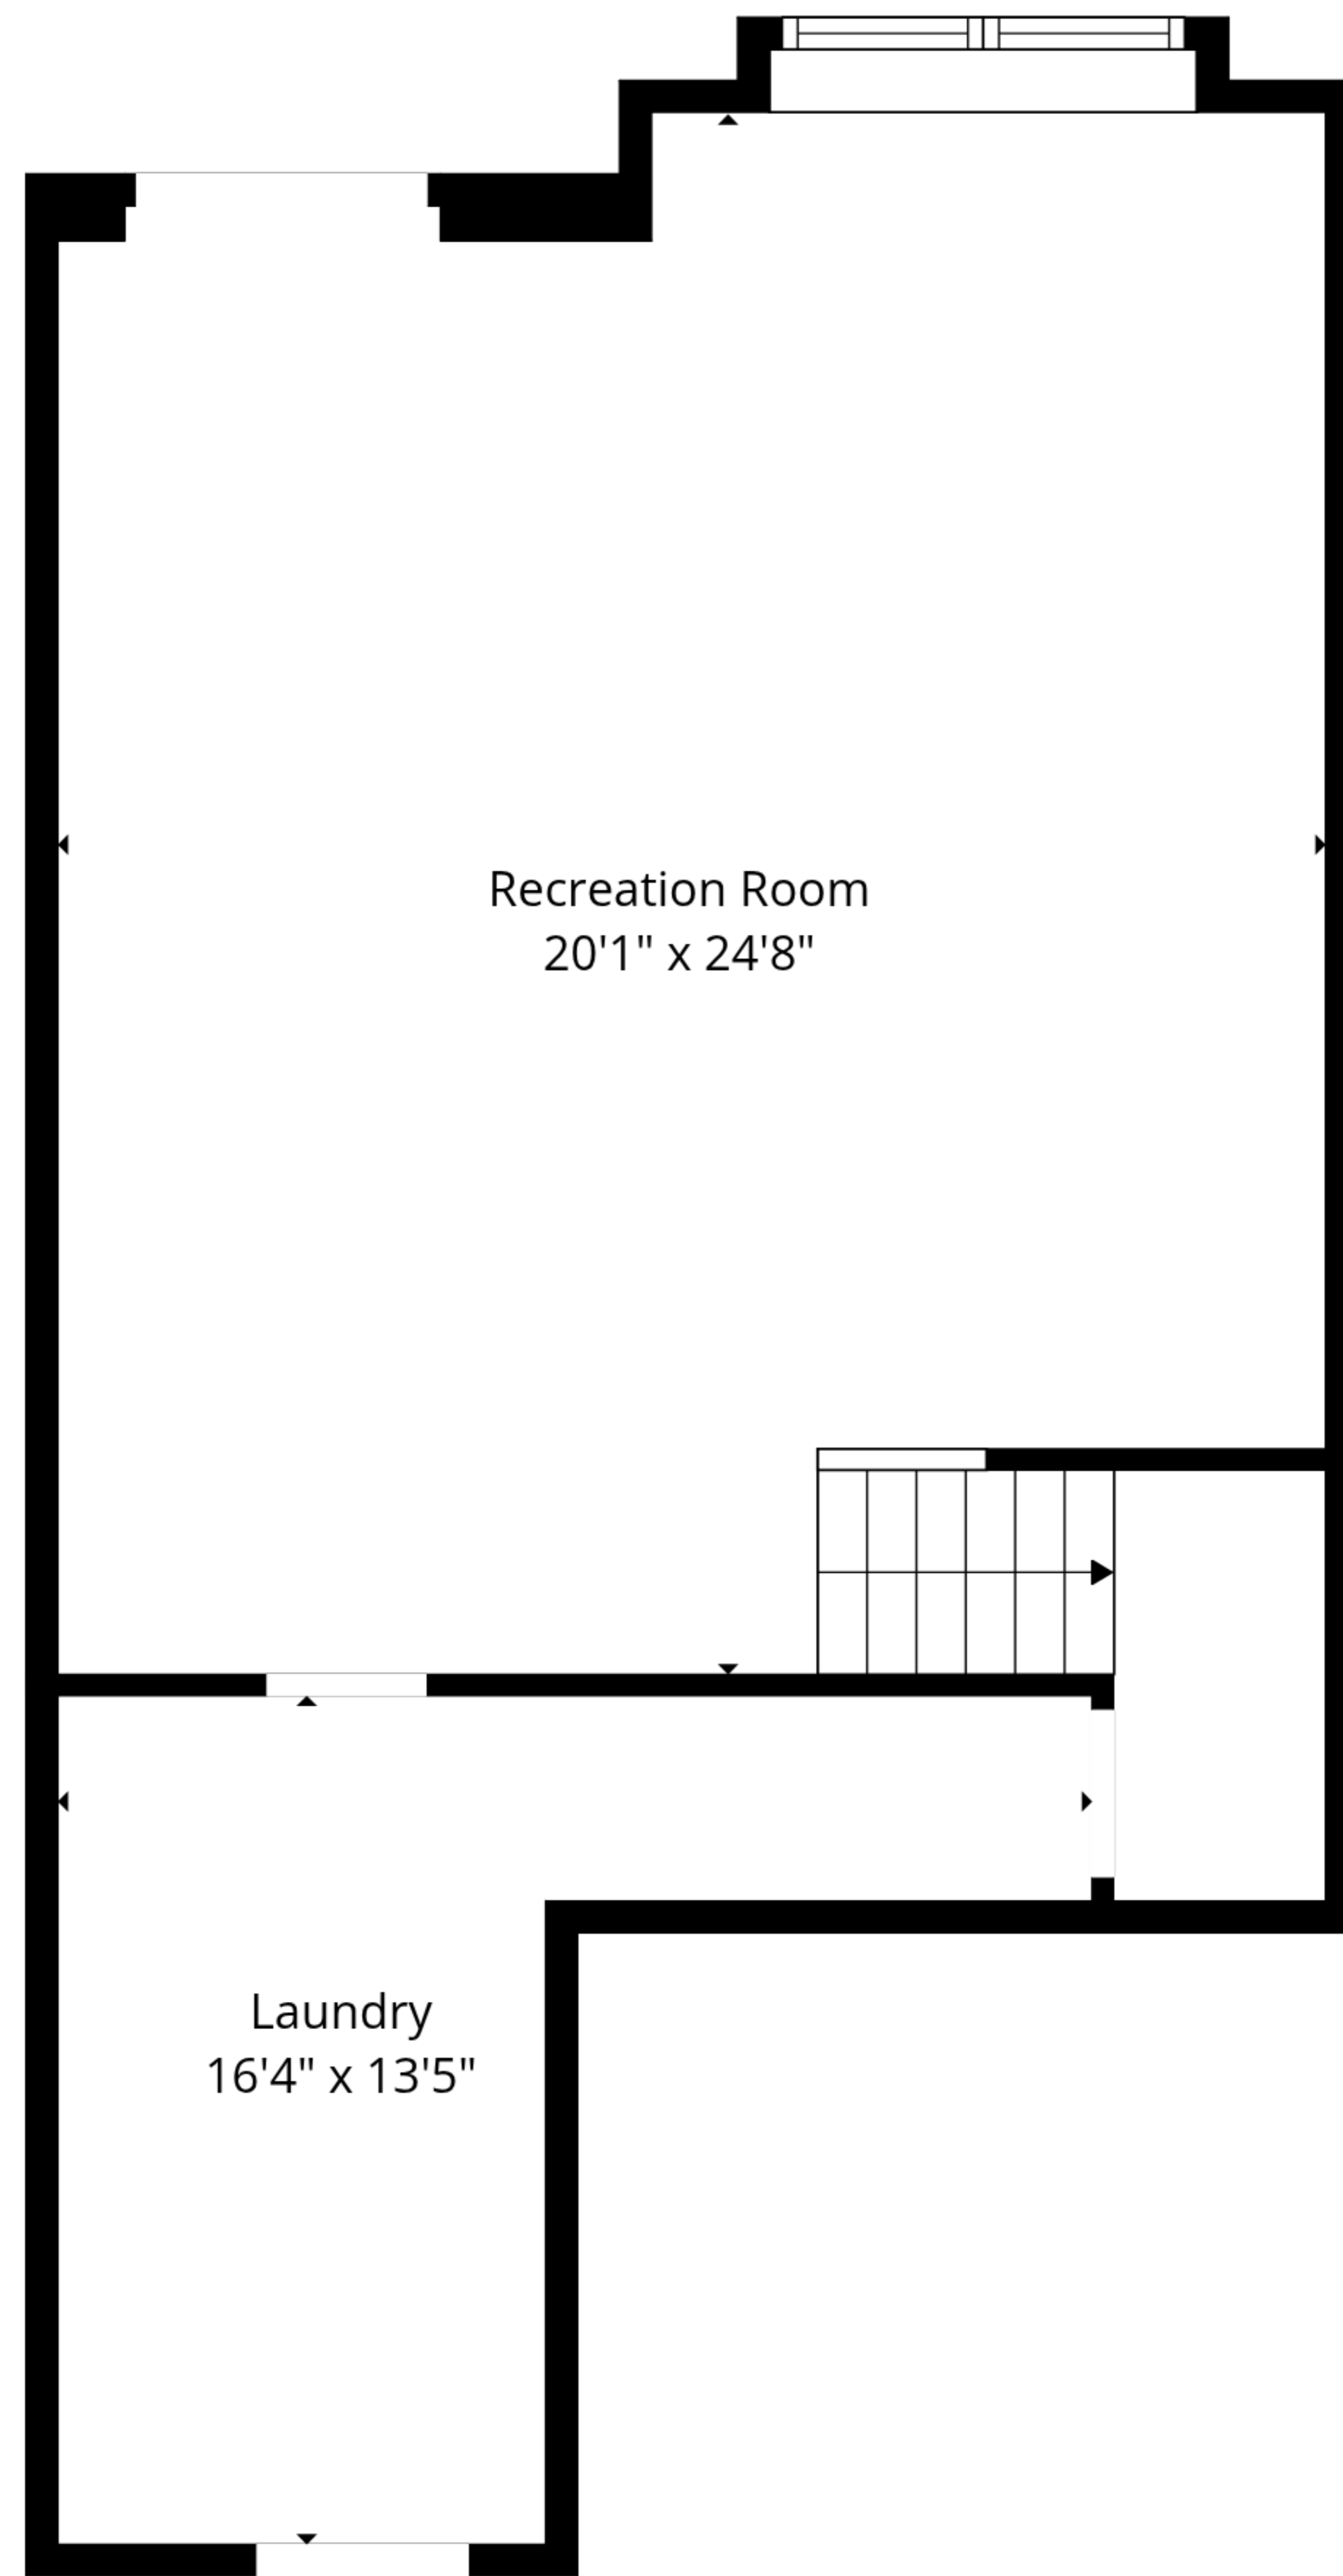

**TOTAL: 2371 sq. ft**

1st floor: 637 sq. ft, 2nd floor: 719 sq. ft, 3rd floor: 1015 sq. ft  
 EXCLUDED AREAS: BALCONY DECK: 61 sq. ft, WALLS: 203 sq. ft

Measurements Deemed Highly Reliable But Not Guaranteed. Measured By Cubicasa Tech.

1st Floor

2nd Floor

3rd Floor

**TOTAL: 2371 sq. ft**

1st floor: 637 sq. ft, 2nd floor: 719 sq. ft, 3rd floor: 1015 sq. ft  
 EXCLUDED AREAS: BALCONY DECK: 61 sq. ft, WALLS: 203 sq. ft