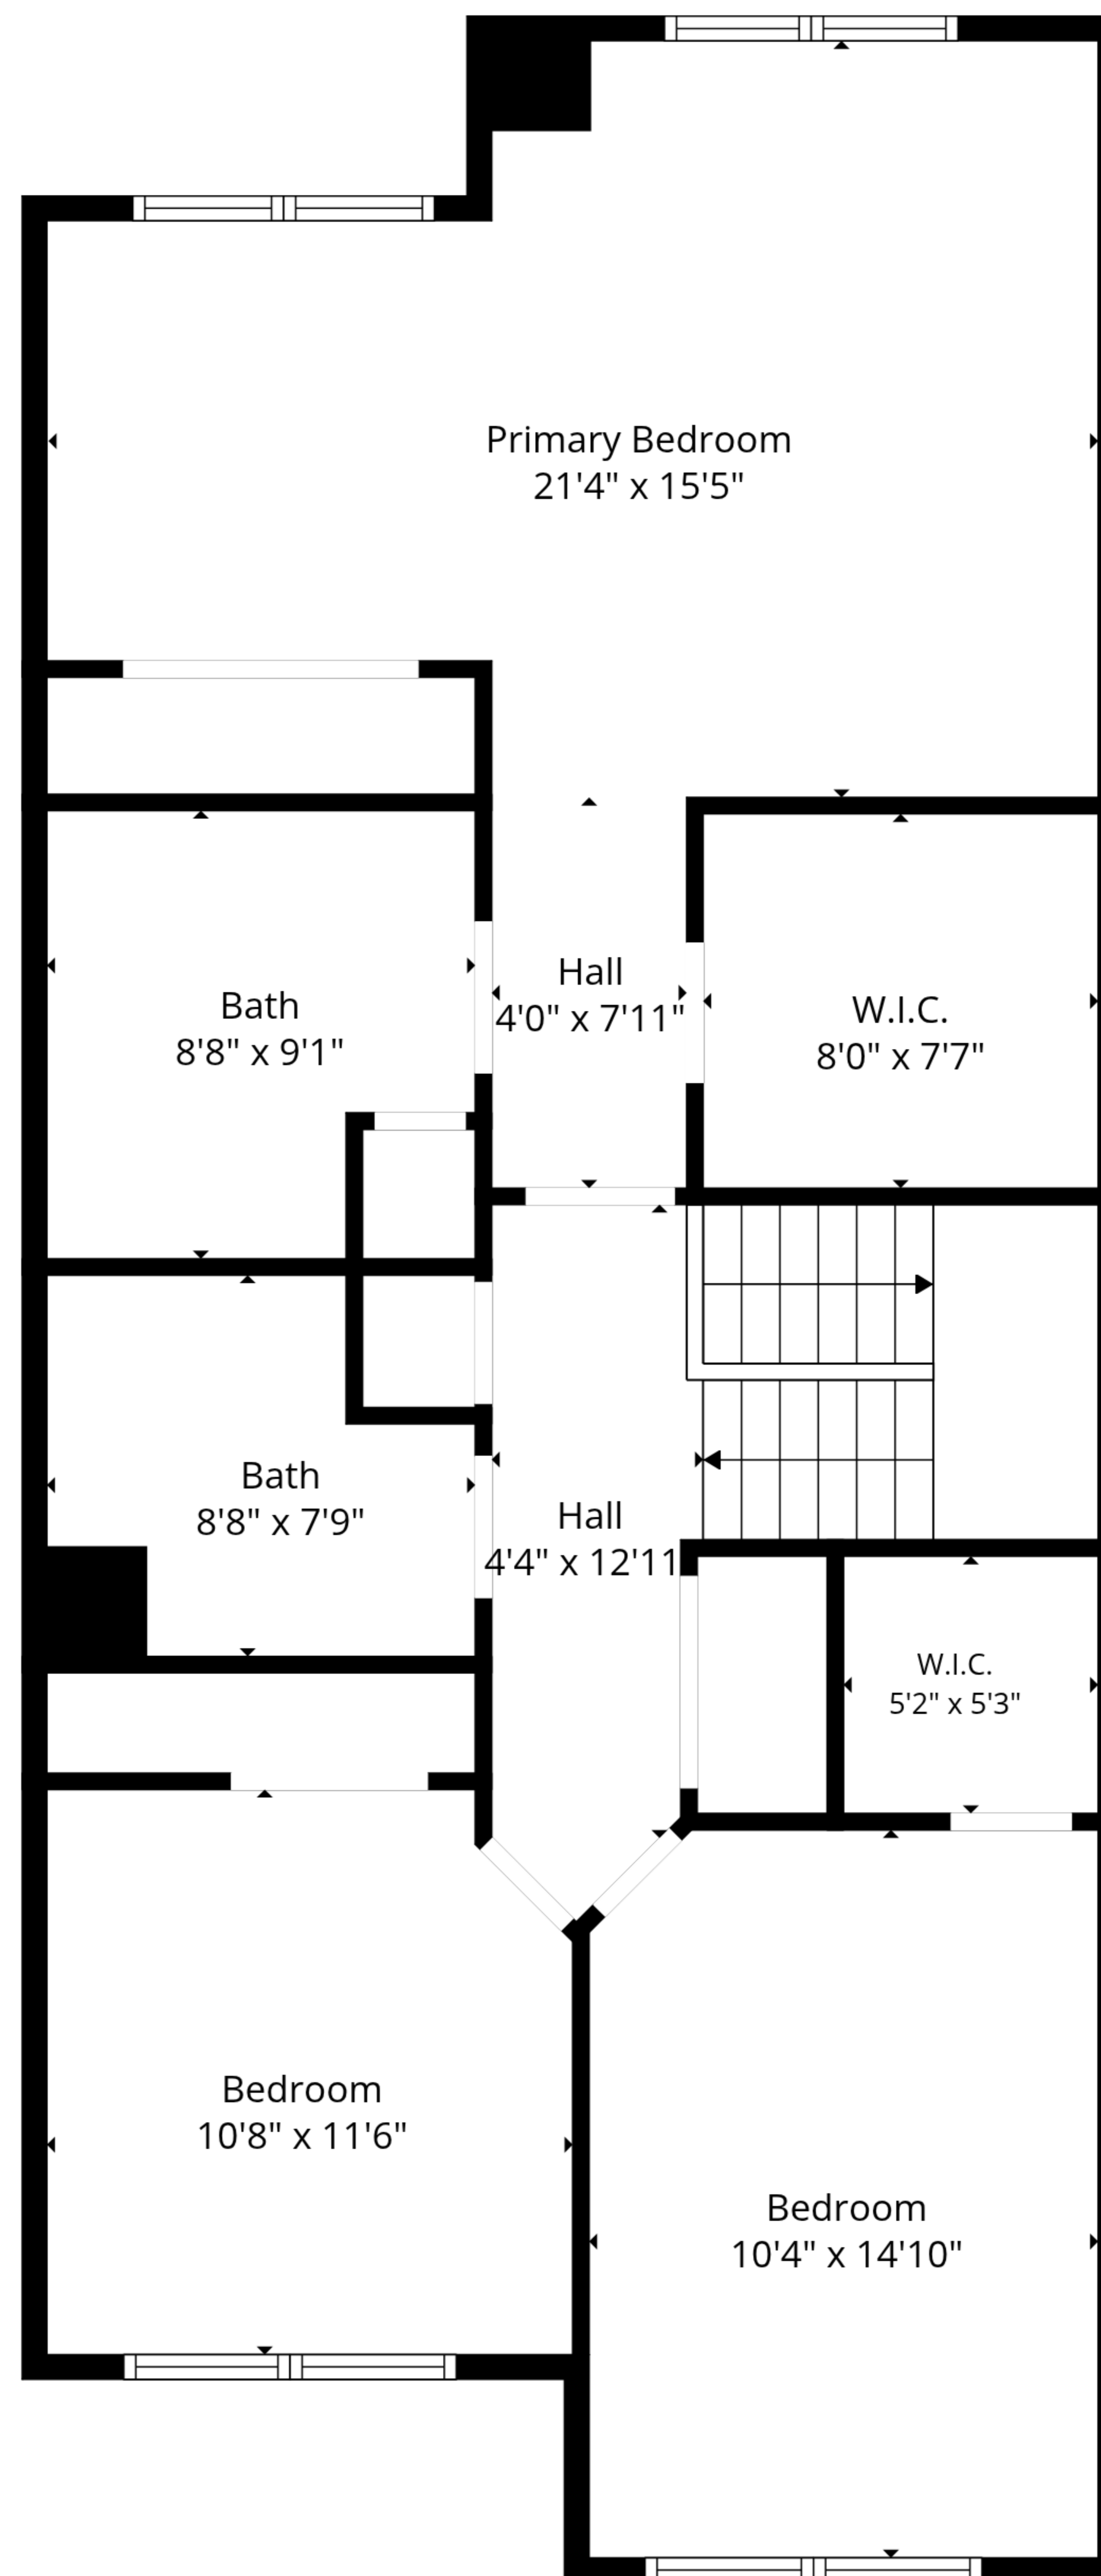

**TOTAL: 2371 sq. ft**

1st floor: 637 sq. ft, 2nd floor: 719 sq. ft, 3rd floor: 1015 sq. ft  
 EXCLUDED AREAS: BALCONY DECK: 61 sq. ft, WALLS: 203 sq. ft

Measurements Deemed Highly Reliable But Not Guaranteed. Measured By Cubicasa Tech.

1st Floor

2nd Floor

3rd Floor

**TOTAL: 2371 sq. ft**

1st floor: 637 sq. ft, 2nd floor: 719 sq. ft, 3rd floor: 1015 sq. ft  
 EXCLUDED AREAS: BALCONY DECK: 61 sq. ft, WALLS: 203 sq. ft