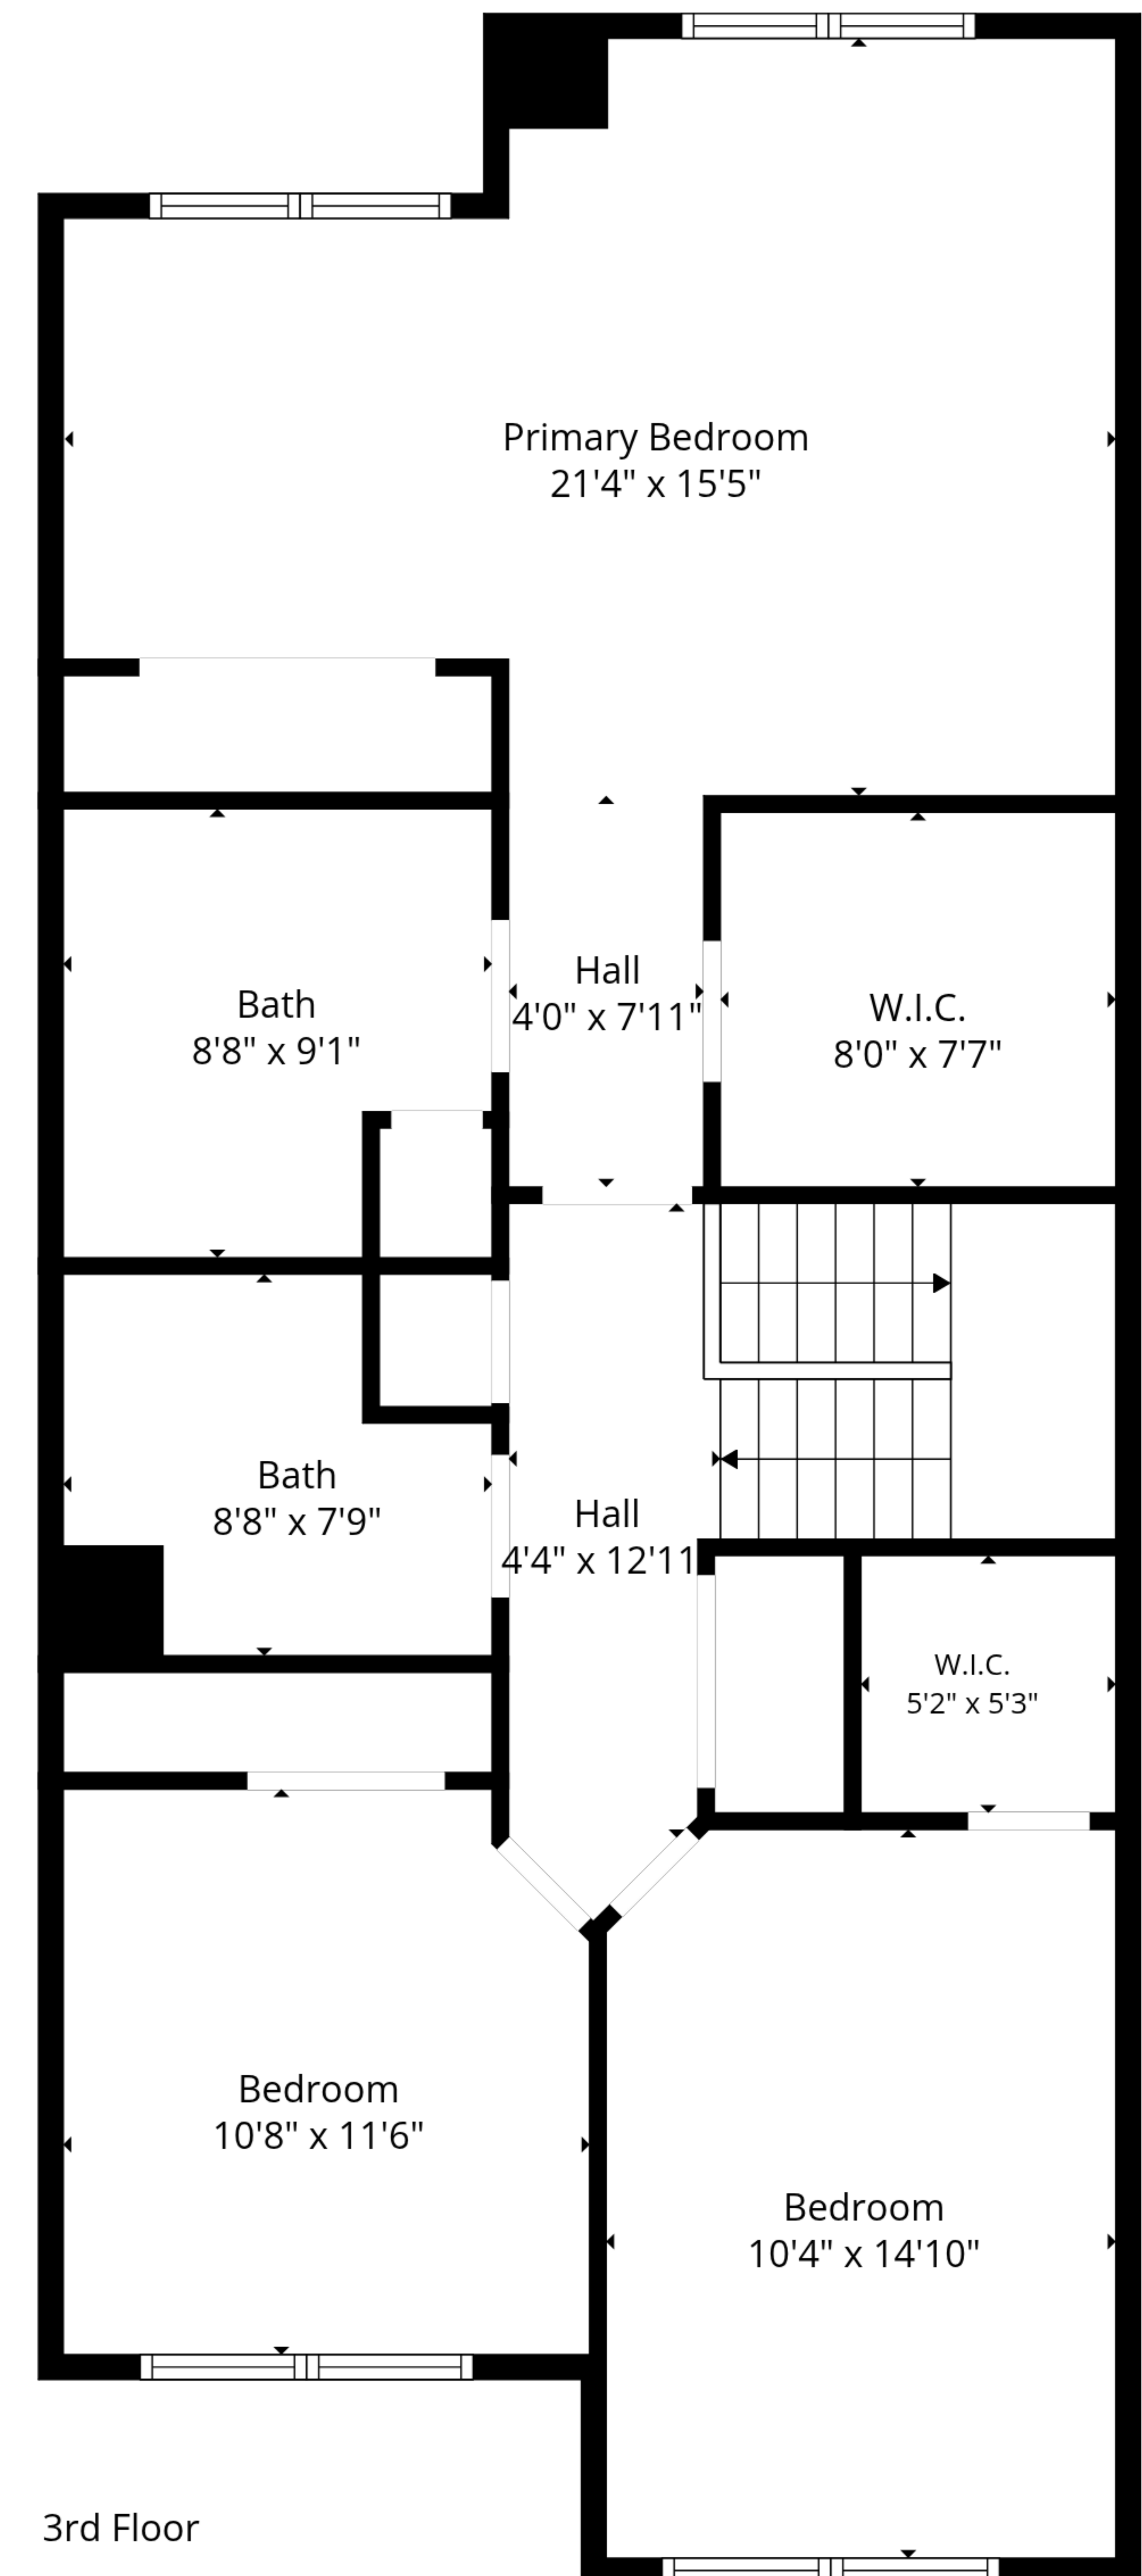

**TOTAL: 2371 sq. ft**

1st floor: 637 sq. ft, 2nd floor: 719 sq. ft, 3rd floor: 1015 sq. ft  
 EXCLUDED AREAS: BALCONY DECK: 61 sq. ft, WALLS: 203 sq. ft

Measurements Deemed Highly Reliable But Not Guaranteed. Measured By Cubicasa Tech.

1st Floor

2nd Floor

3rd Floor

**TOTAL: 2371 sq. ft**

1st floor: 637 sq. ft, 2nd floor: 719 sq. ft, 3rd floor: 1015 sq. ft  
 EXCLUDED AREAS: BALCONY DECK: 61 sq. ft, WALLS: 203 sq. ft