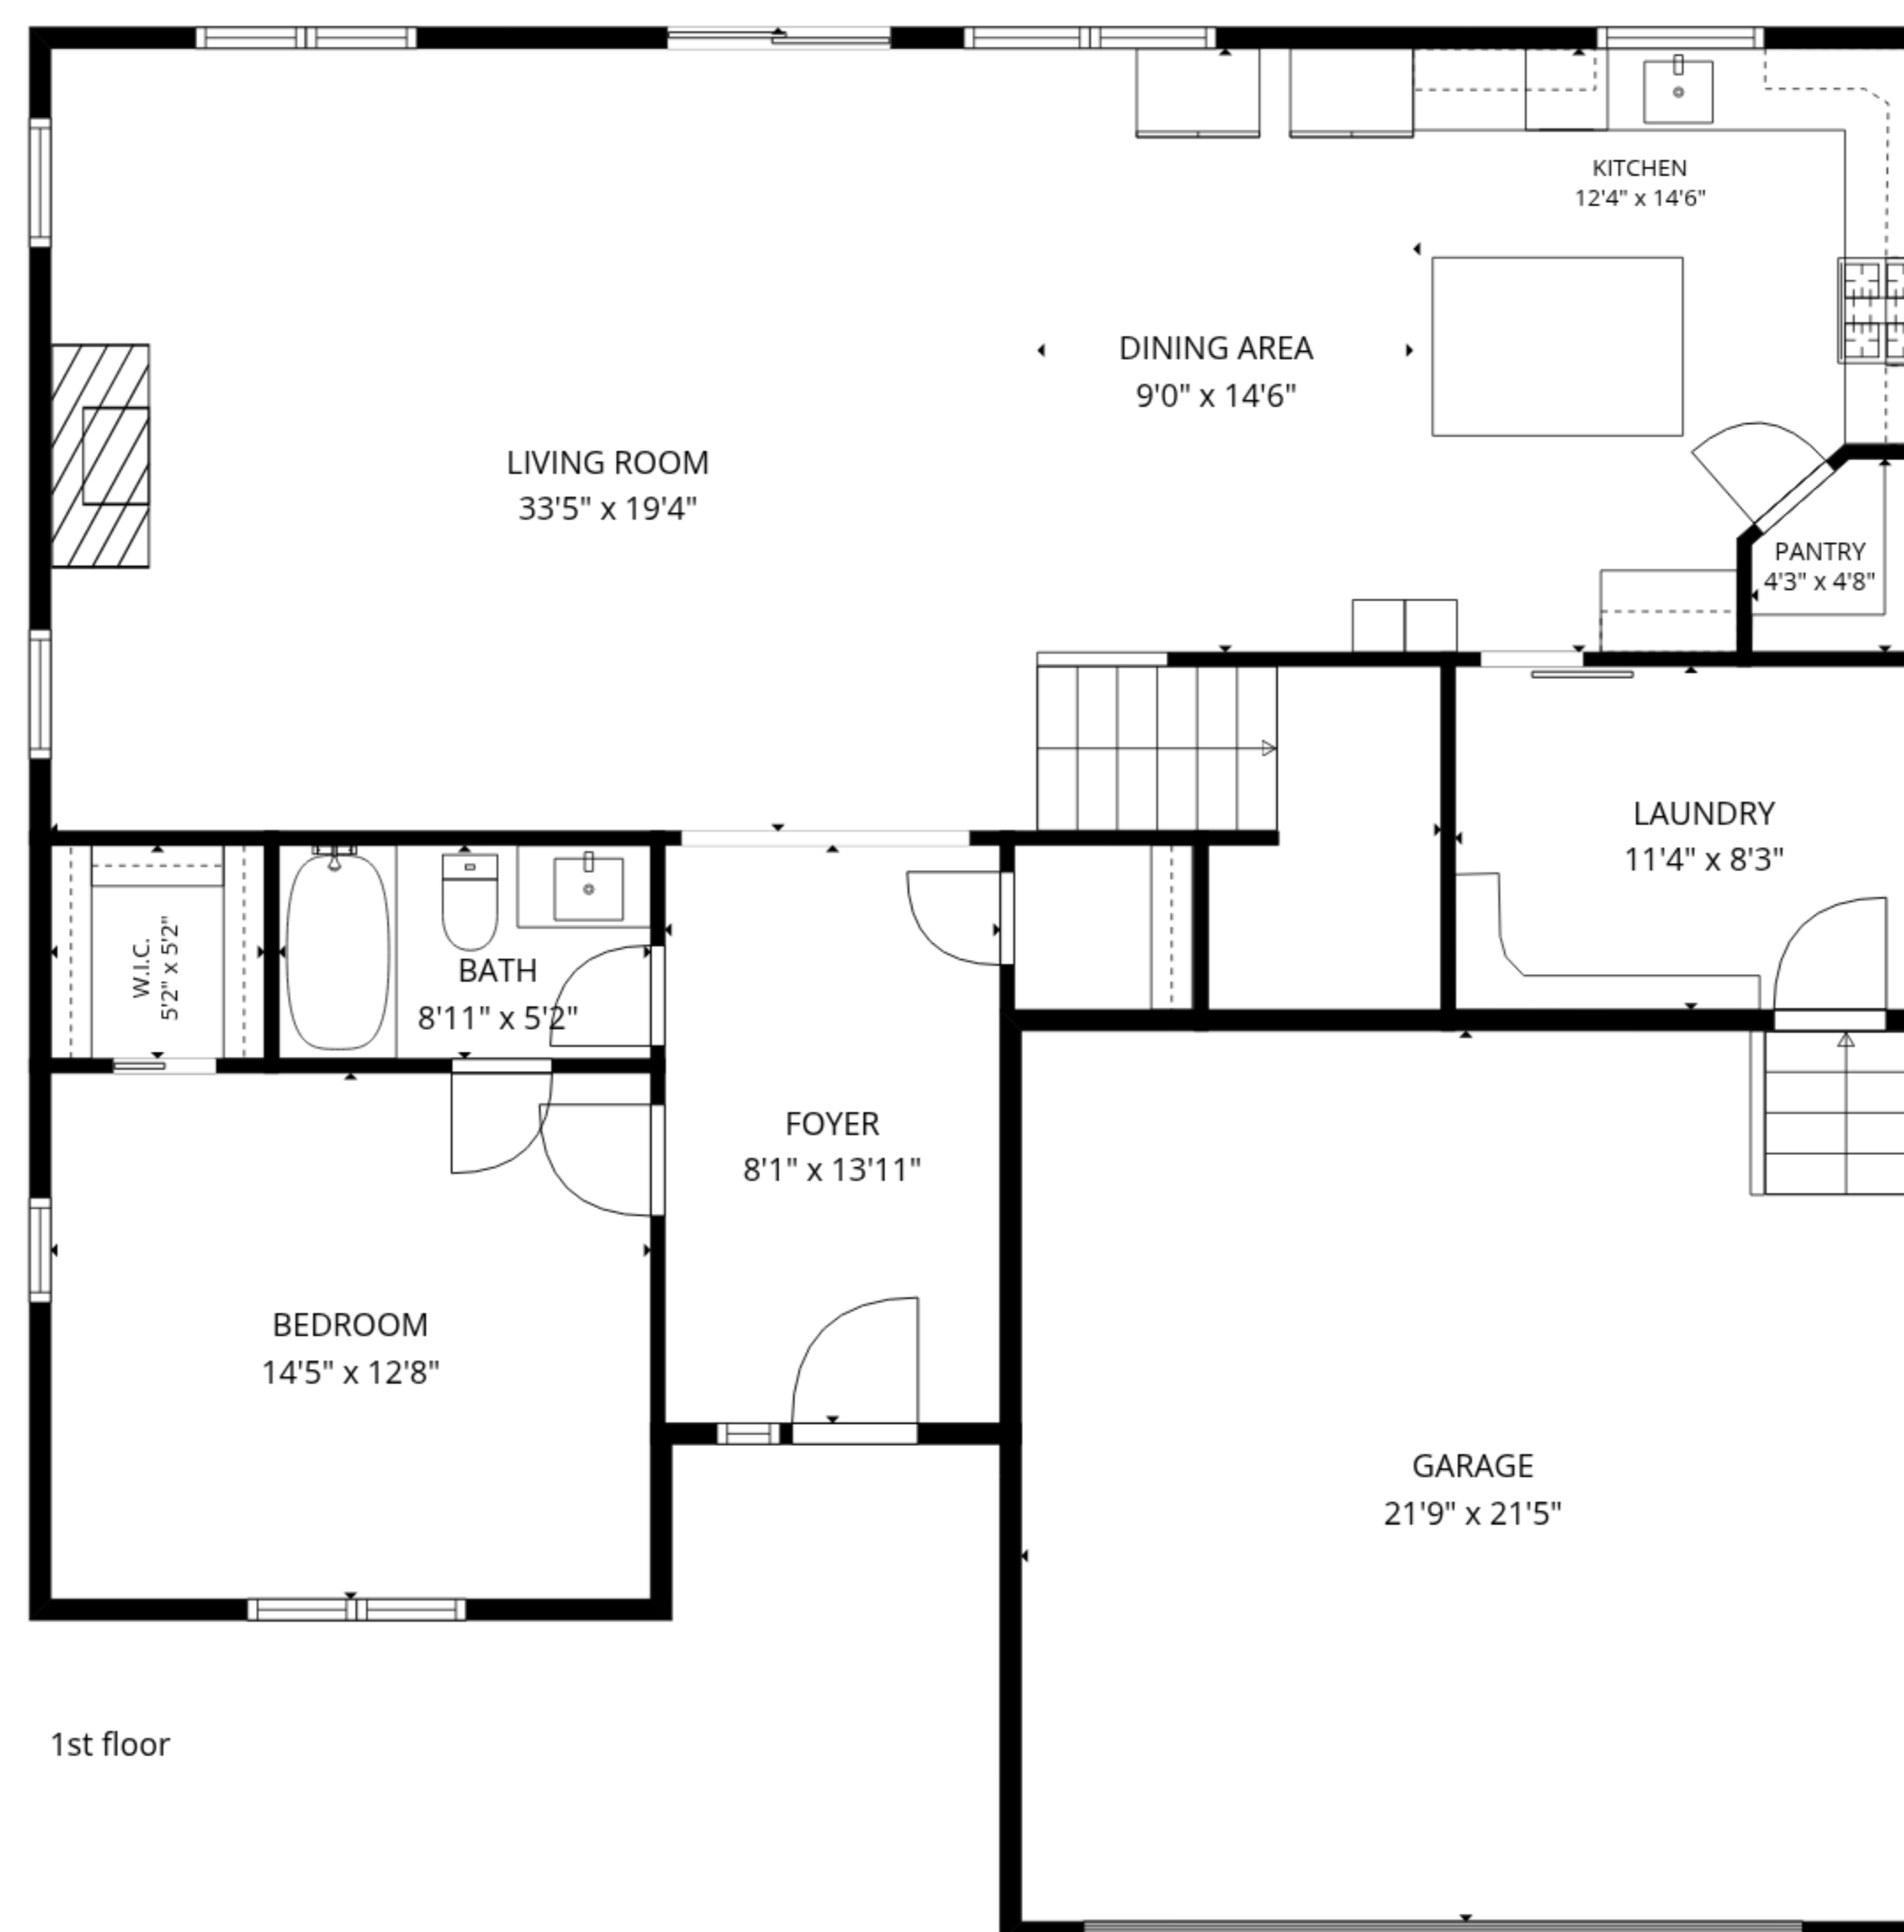

TOTAL: 3146 sq. ft

1st floor: 1333 sq. ft, 2nd floor: 1813 sq. ft

EXCLUDED AREAS: GARAGE: 467 sq. ft, WALLS: 205 sq. ft

TOTAL: 3146 sq. ft

1st floor: 1333 sq. ft, 2nd floor: 1813 sq. ft

EXCLUDED AREAS: GARAGE: 467 sq. ft, WALLS: 205 sq. ft

TOTAL: 3146 sq. ft
 1st floor: 1333 sq. ft, 2nd floor: 1813 sq. ft
 EXCLUDED AREAS: GARAGE: 467 sq. ft, WALLS: 205 sq. ft