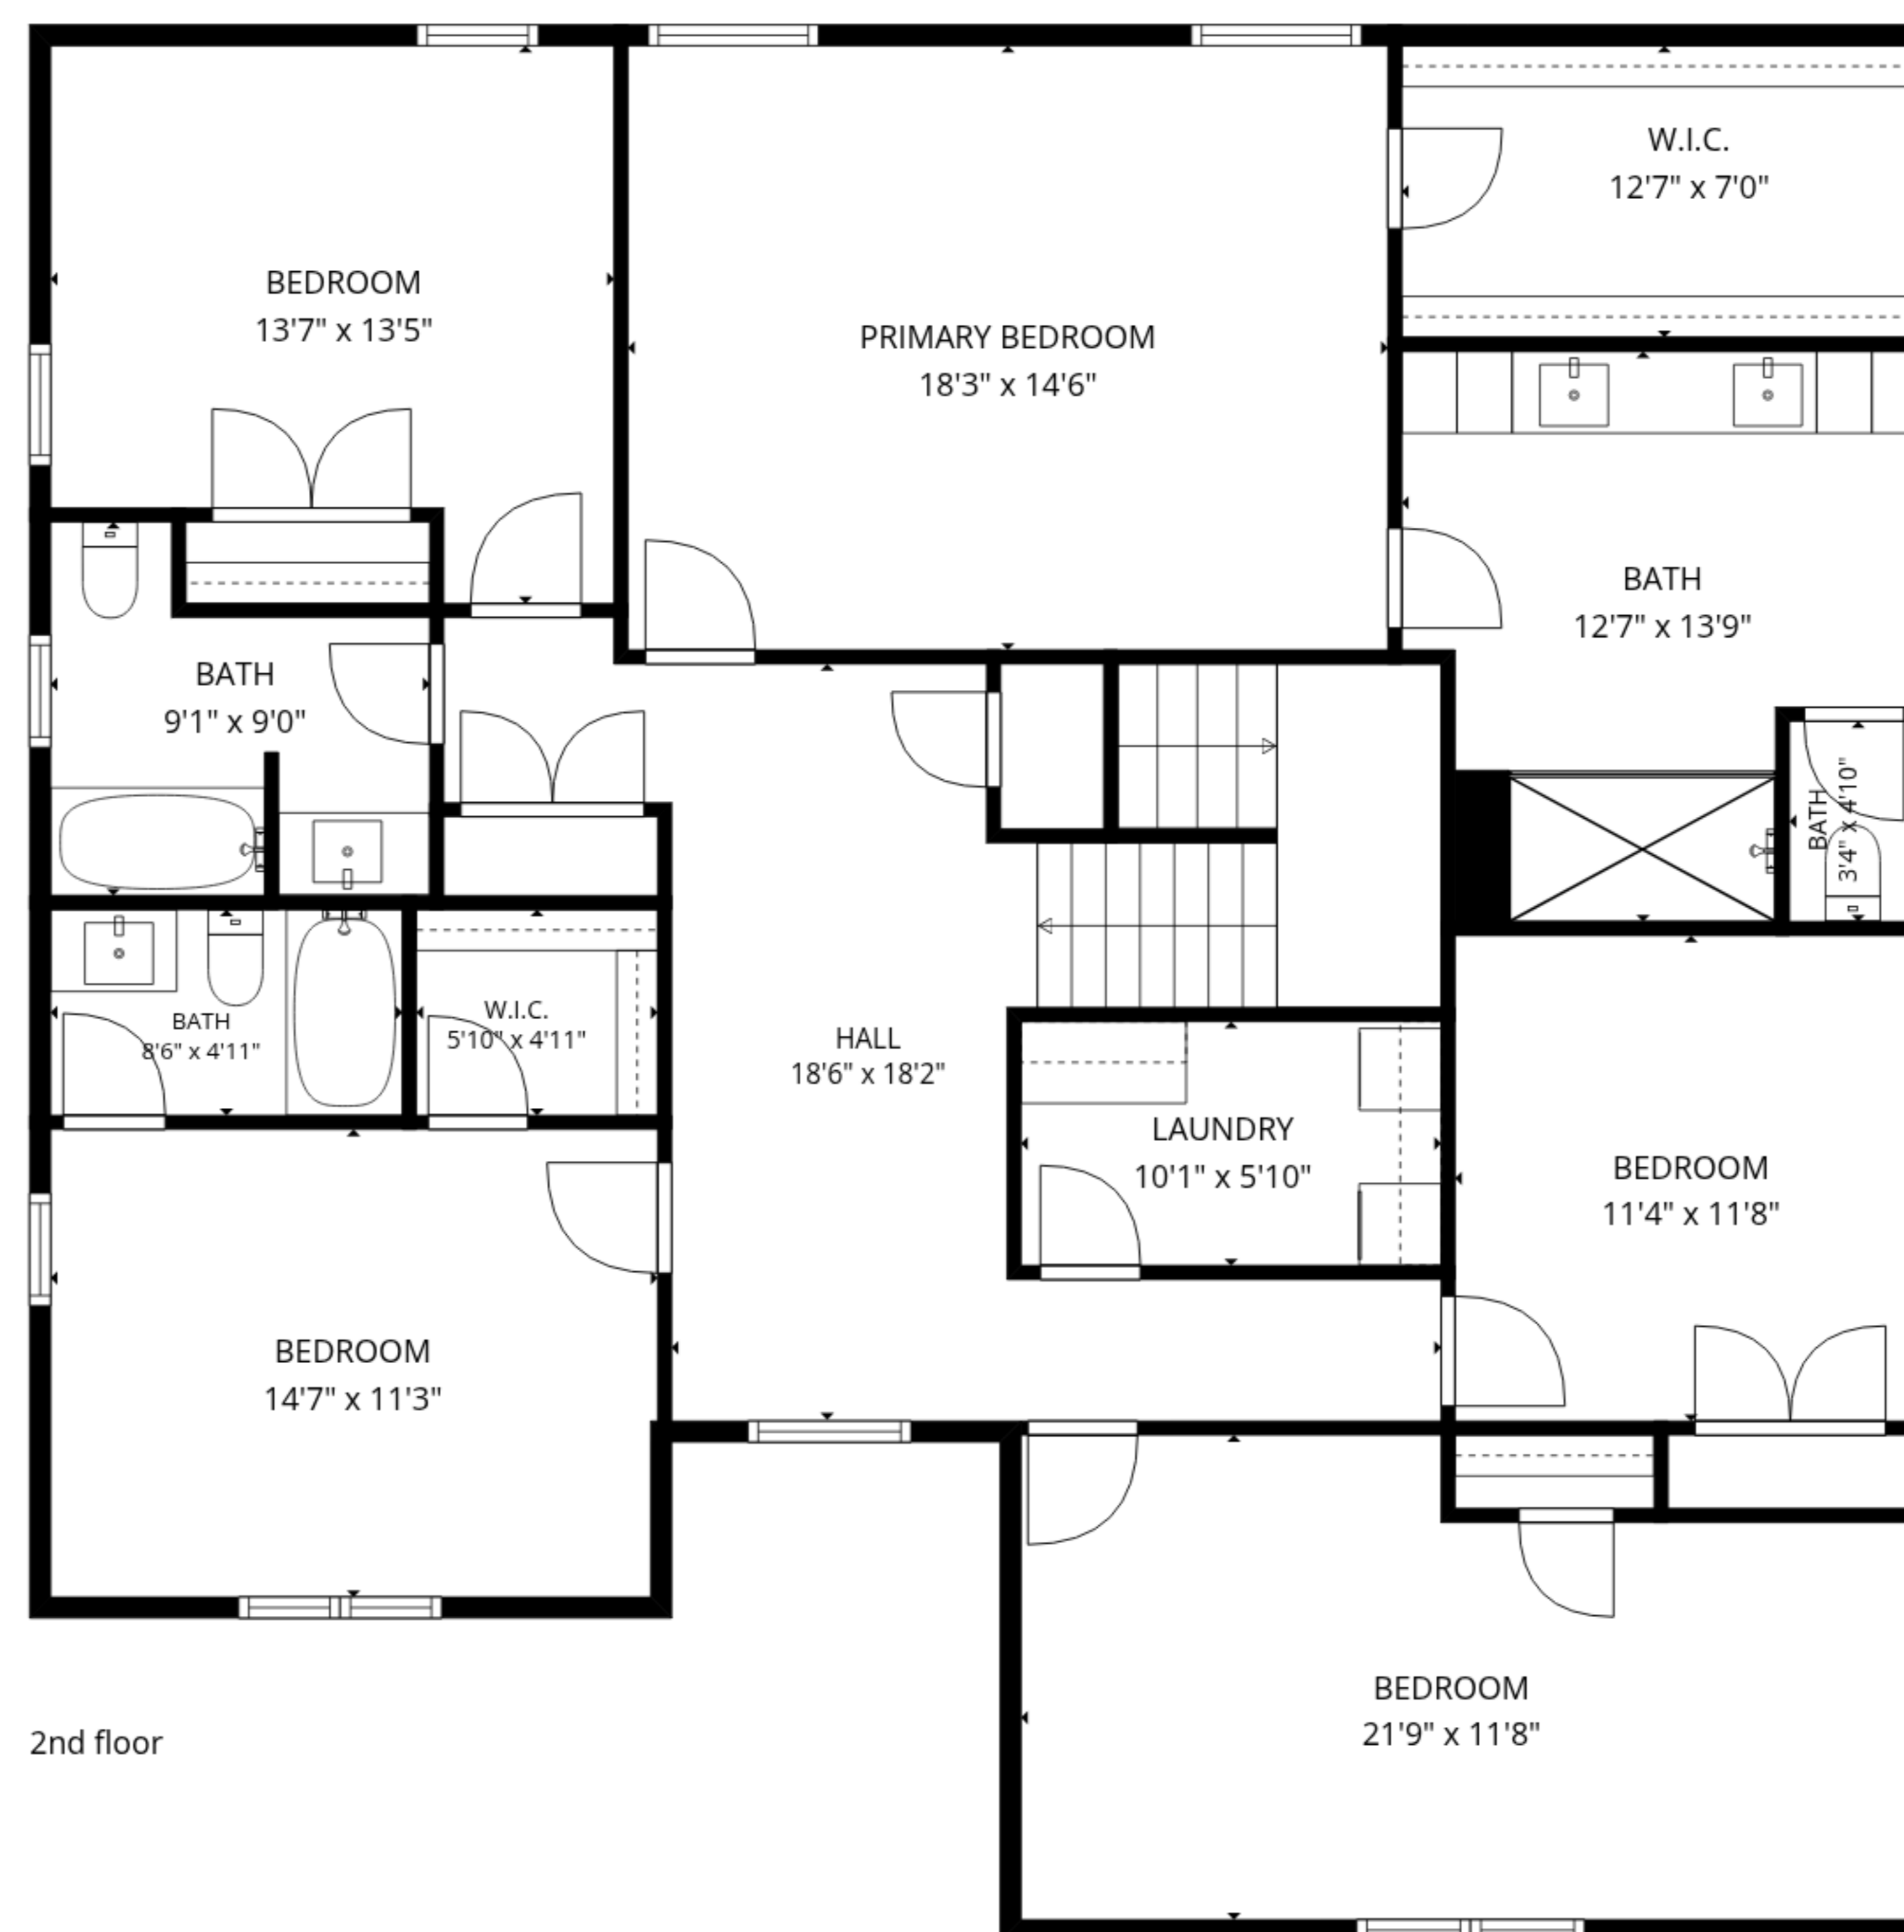

TOTAL: 3146 sq. ft

1st floor: 1333 sq. ft, 2nd floor: 1813 sq. ft

EXCLUDED AREAS: GARAGE: 467 sq. ft, WALLS: 205 sq. ft

TOTAL: 3146 sq. ft

1st floor: 1333 sq. ft, 2nd floor: 1813 sq. ft

EXCLUDED AREAS: GARAGE: 467 sq. ft, WALLS: 205 sq. ft

TOTAL: 3146 sq. ft
 1st floor: 1333 sq. ft, 2nd floor: 1813 sq. ft
 EXCLUDED AREAS: GARAGE: 467 sq. ft, WALLS: 205 sq. ft