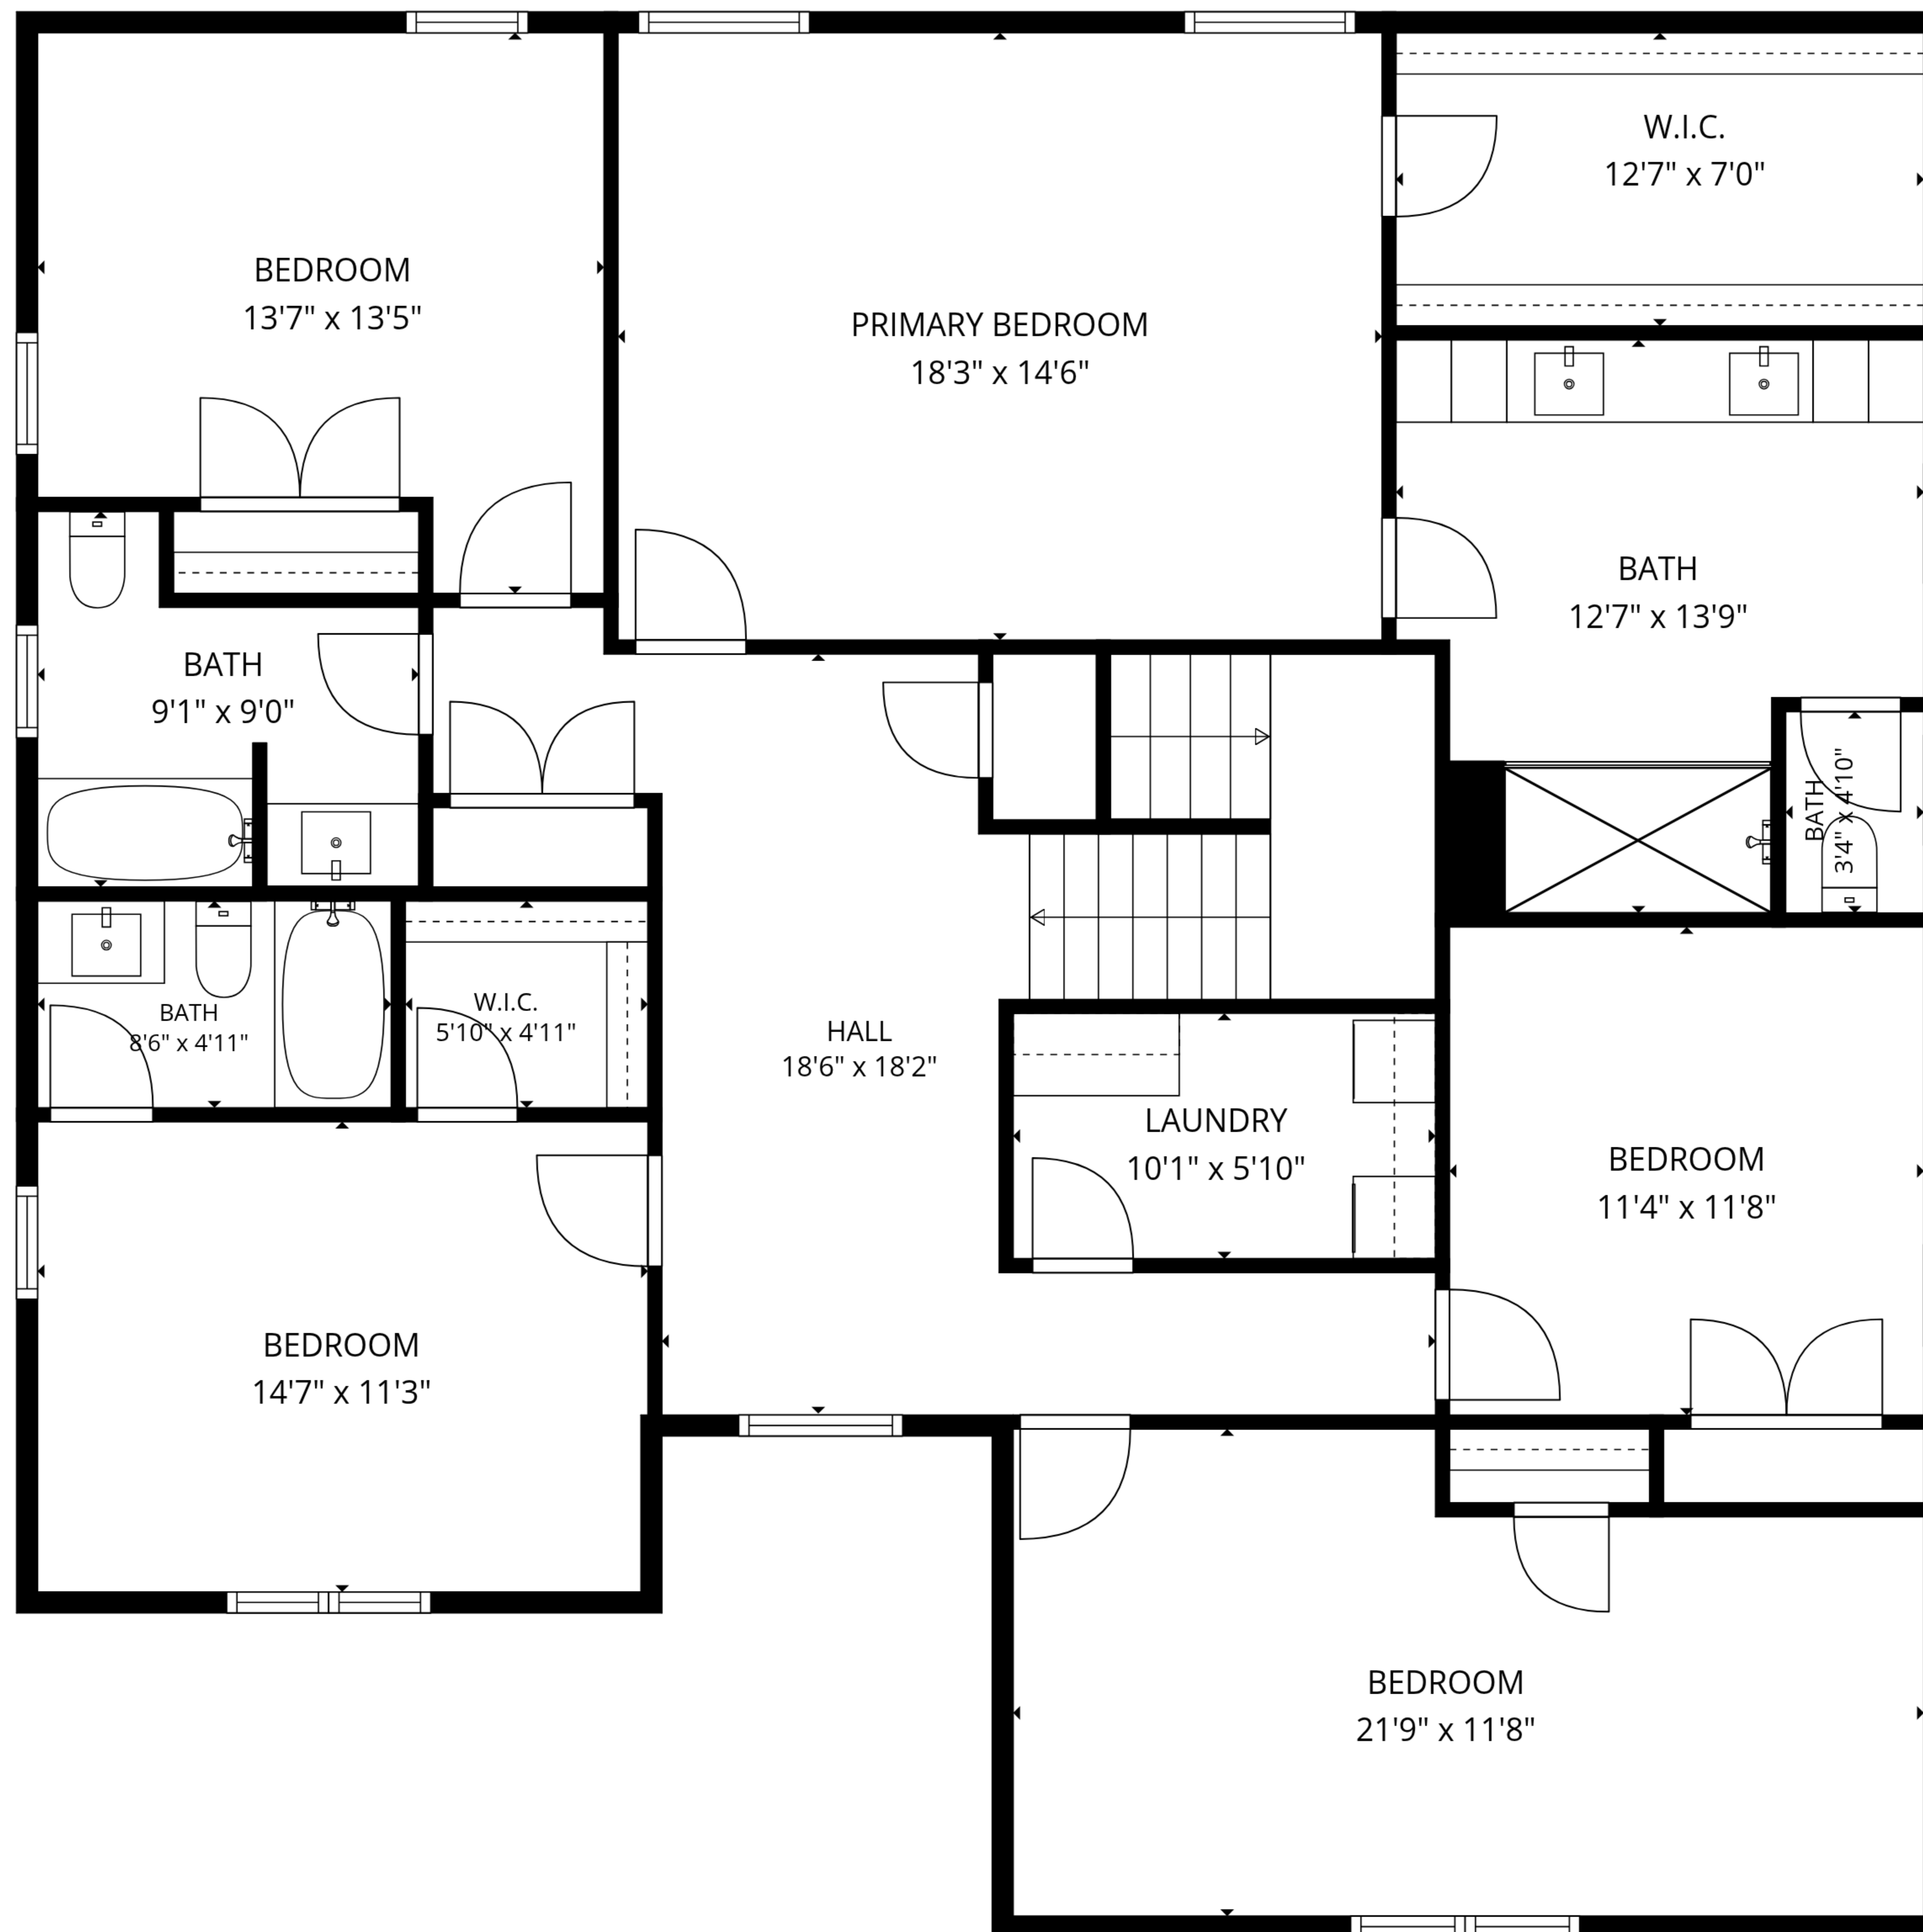

TOTAL: 3146 sq. ft

1st floor: 1333 sq. ft, 2nd floor: 1813 sq. ft

EXCLUDED AREAS: GARAGE: 467 sq. ft, WALLS: 205 sq. ft

TOTAL: 3146 sq. ft

1st floor: 1333 sq. ft, 2nd floor: 1813 sq. ft

EXCLUDED AREAS: GARAGE: 467 sq. ft, WALLS: 205 sq. ft

TOTAL: 3146 sq. ft
 1st floor: 1333 sq. ft, 2nd floor: 1813 sq. ft
 EXCLUDED AREAS: GARAGE: 467 sq. ft, WALLS: 205 sq. ft