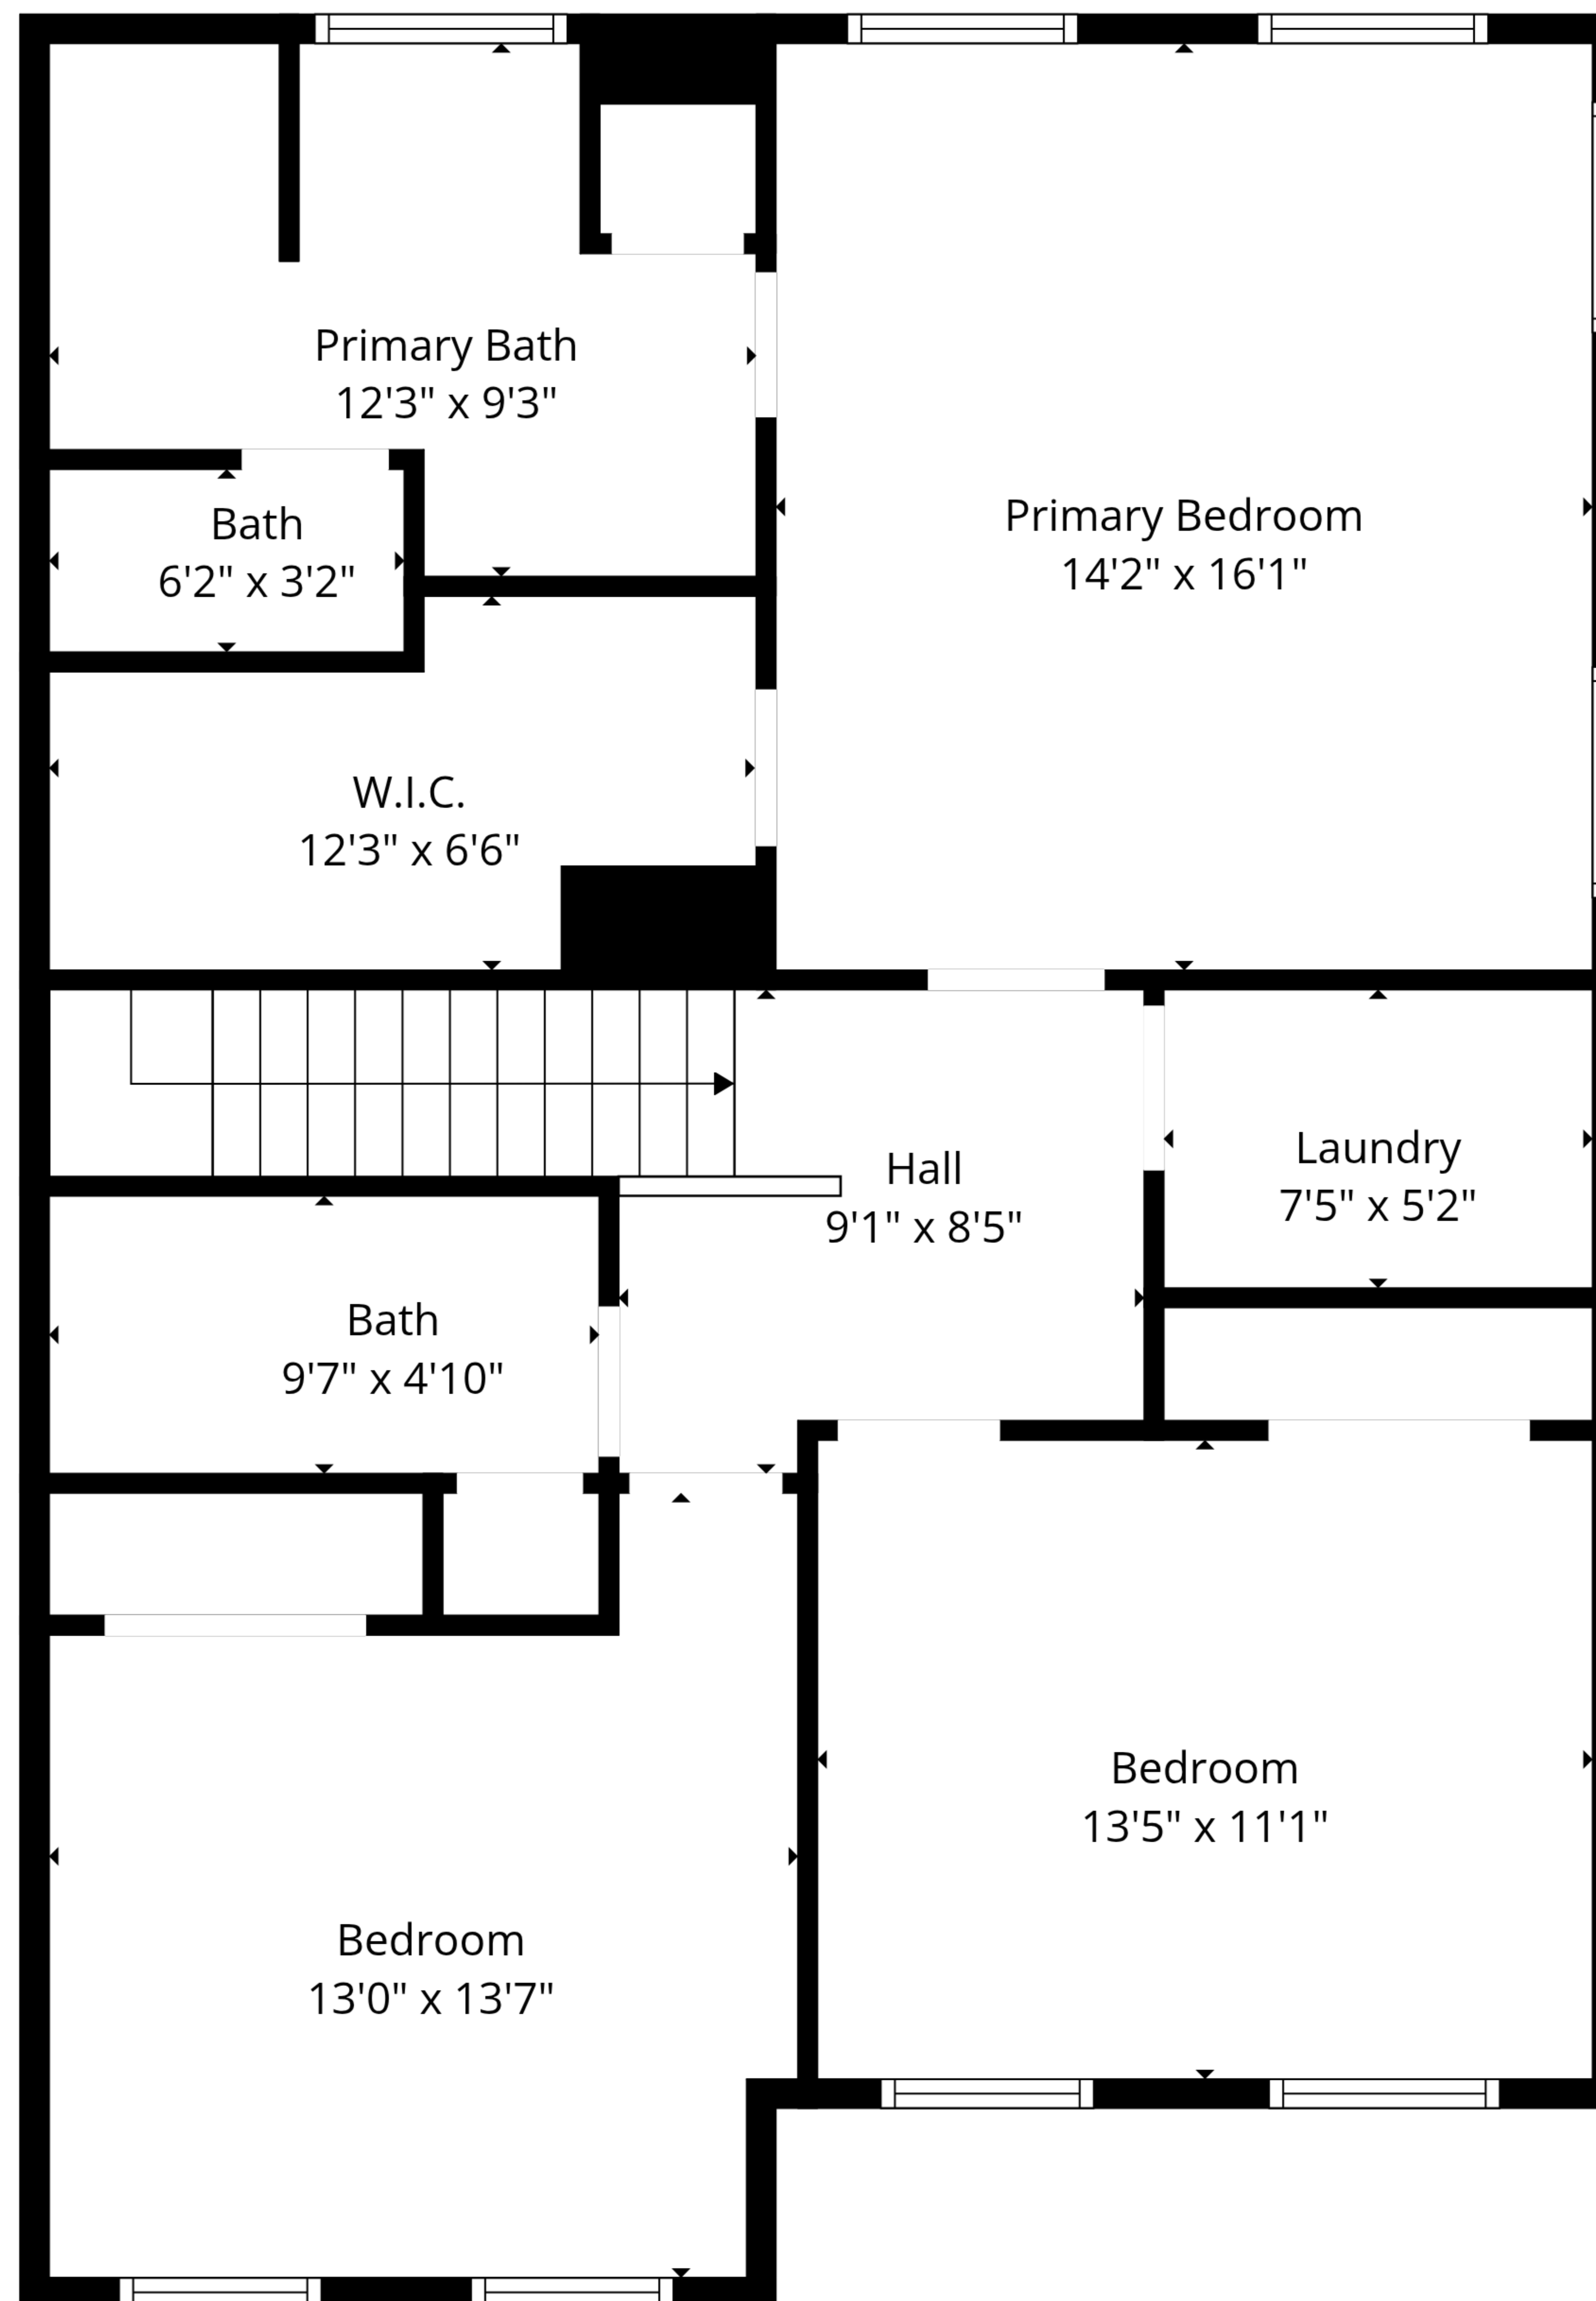

**TOTAL: 1959 sq. ft**  
1st floor: 972 sq. ft, 2nd floor: 987 sq. ft  
EXCLUDED AREAS: WALLS: 127 sq. ft

Sizes And Dimensions Are Approximate. Actual May Vary.

**TOTAL: 1959 sq. ft**  
1st floor: 972 sq. ft, 2nd floor: 987 sq. ft  
EXCLUDED AREAS: WALLS: 127 sq. ft

Sizes And Dimensions Are Approximate. Actual May Vary.

1st Floor

2nd Floor

**TOTAL: 1959 sq. ft**  
 1st floor: 972 sq. ft, 2nd floor: 987 sq. ft  
 EXCLUDED AREAS: WALLS: 127 sq. ft

Sizes And Dimensions Are Approximate. Actual May Vary.