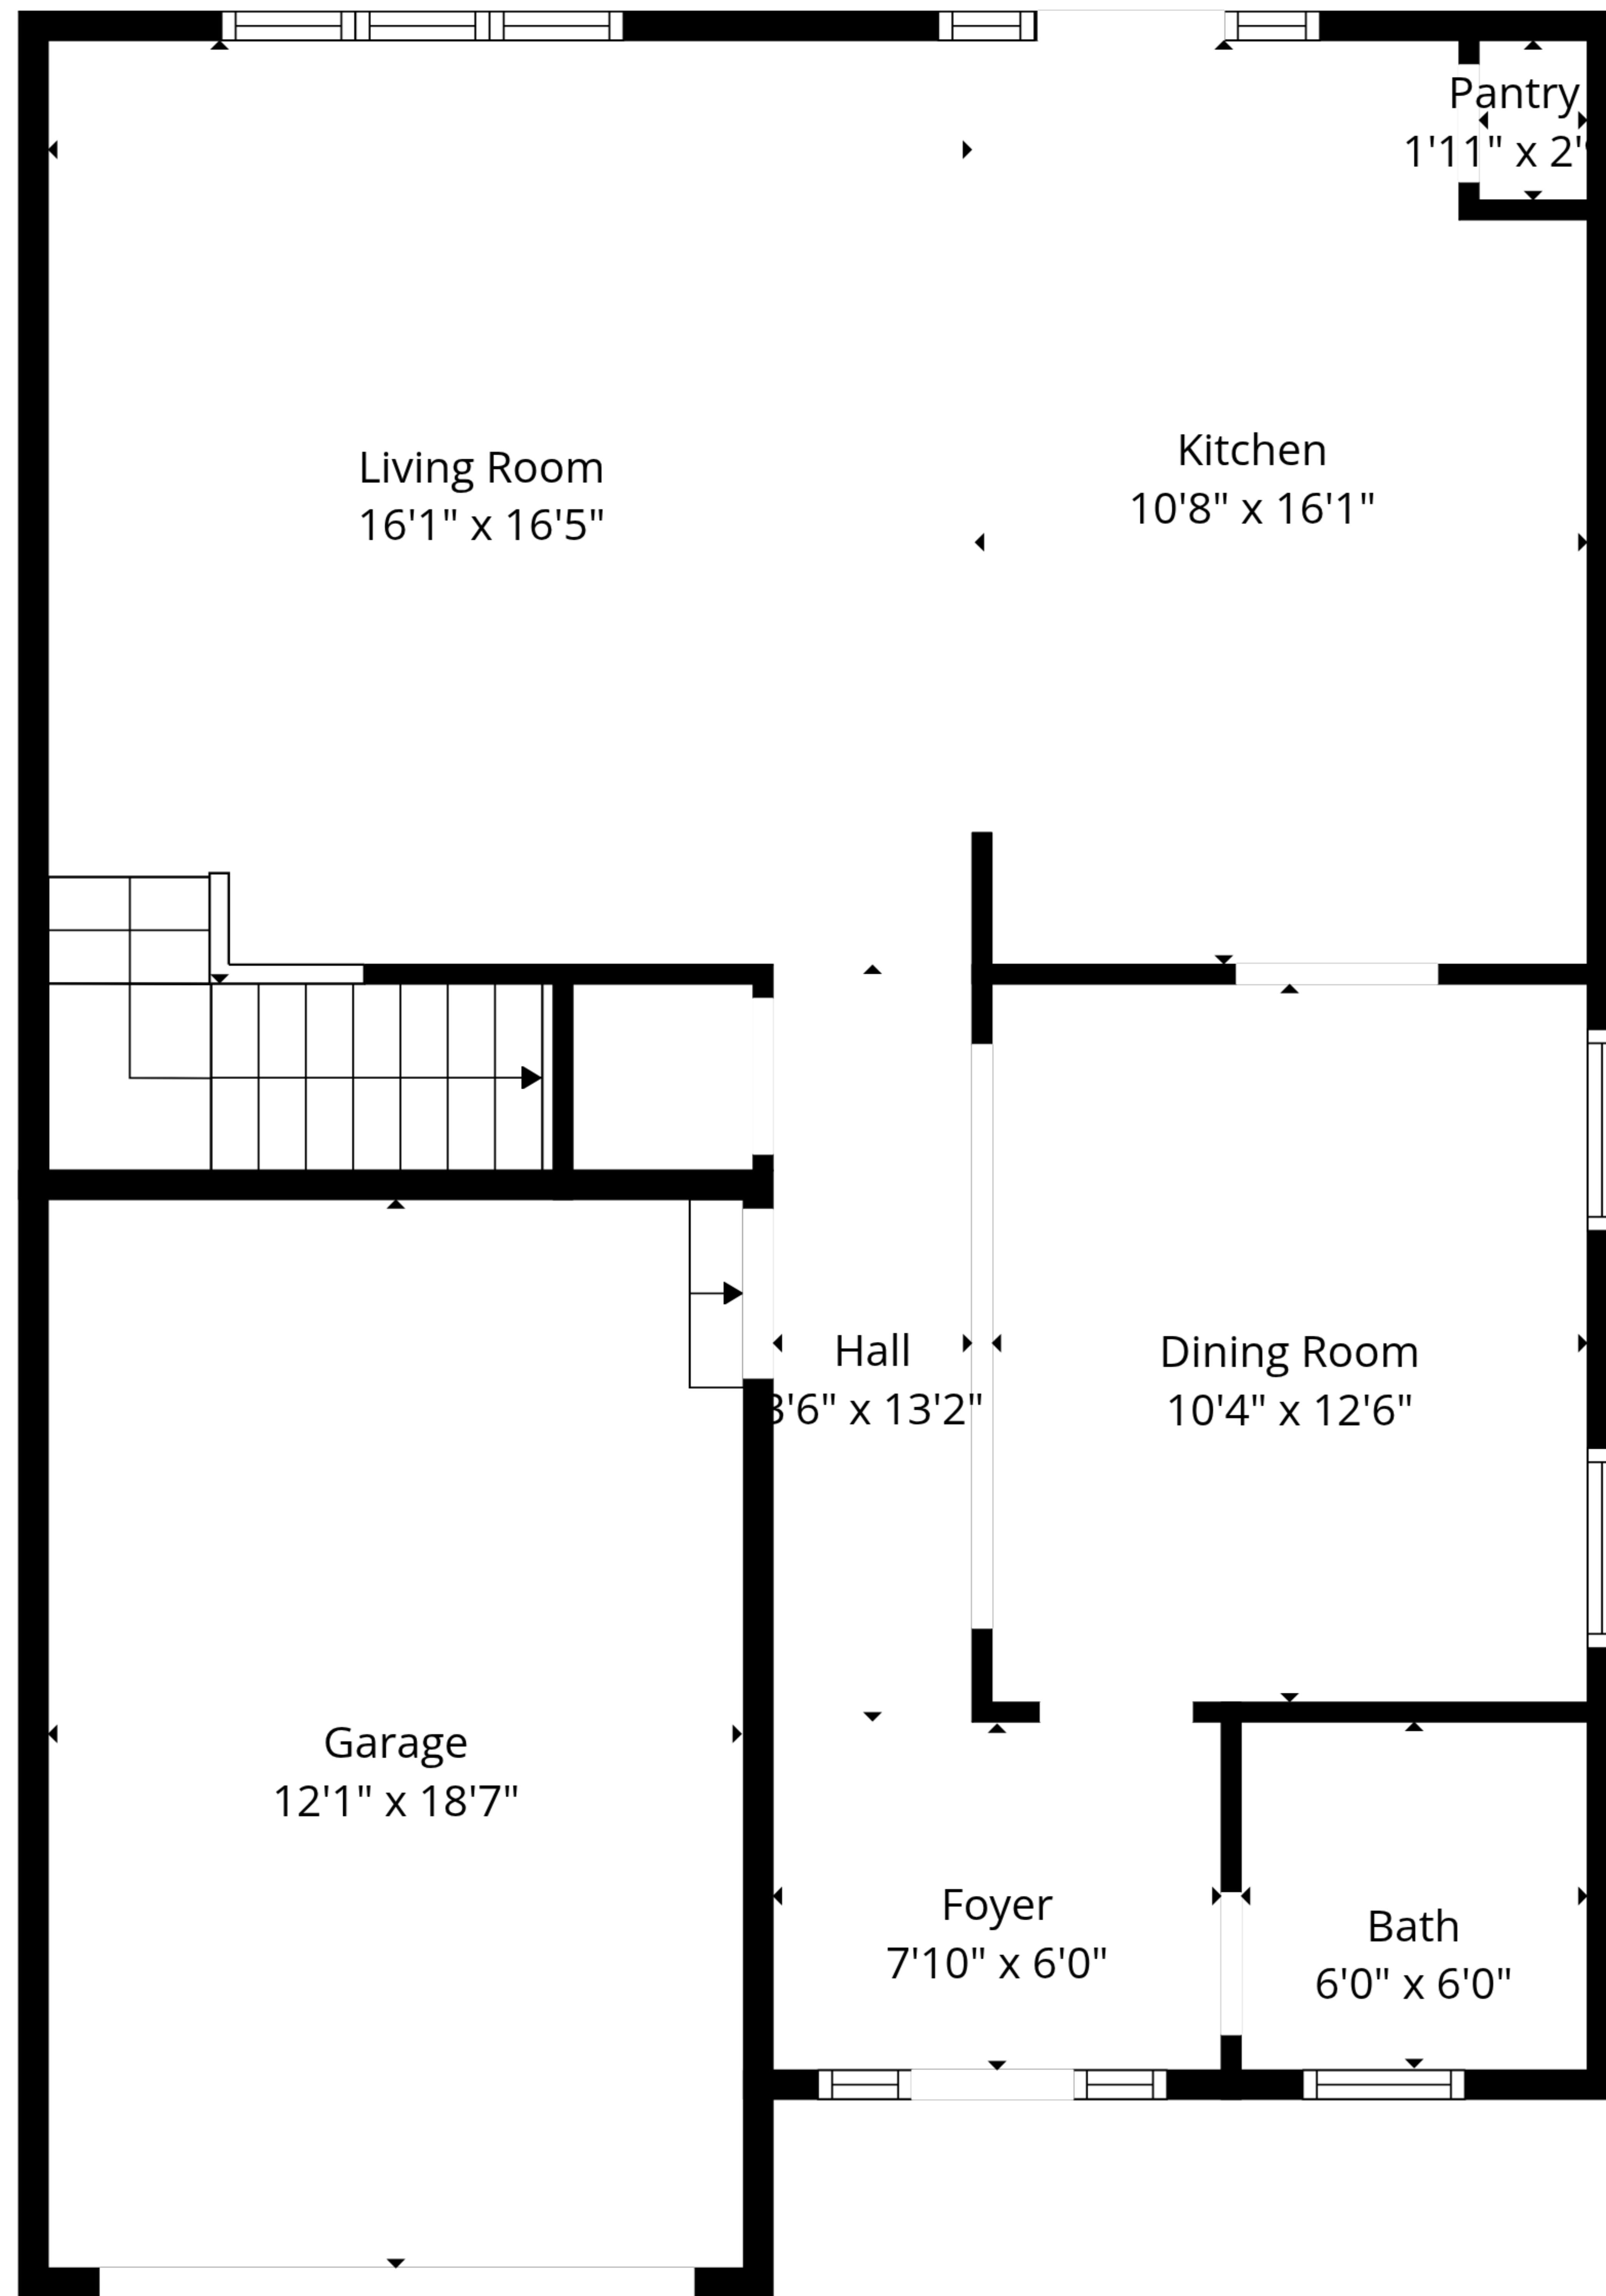

**TOTAL: 1959 sq. ft**  
1st floor: 972 sq. ft, 2nd floor: 987 sq. ft  
EXCLUDED AREAS: WALLS: 127 sq. ft

Sizes And Dimensions Are Approximate. Actual May Vary.

**TOTAL: 1959 sq. ft**  
1st floor: 972 sq. ft, 2nd floor: 987 sq. ft  
EXCLUDED AREAS: WALLS: 127 sq. ft

Sizes And Dimensions Are Approximate. Actual May Vary.

1st Floor

2nd Floor

**TOTAL: 1959 sq. ft**  
 1st floor: 972 sq. ft, 2nd floor: 987 sq. ft  
 EXCLUDED AREAS: WALLS: 127 sq. ft

Sizes And Dimensions Are Approximate. Actual May Vary.