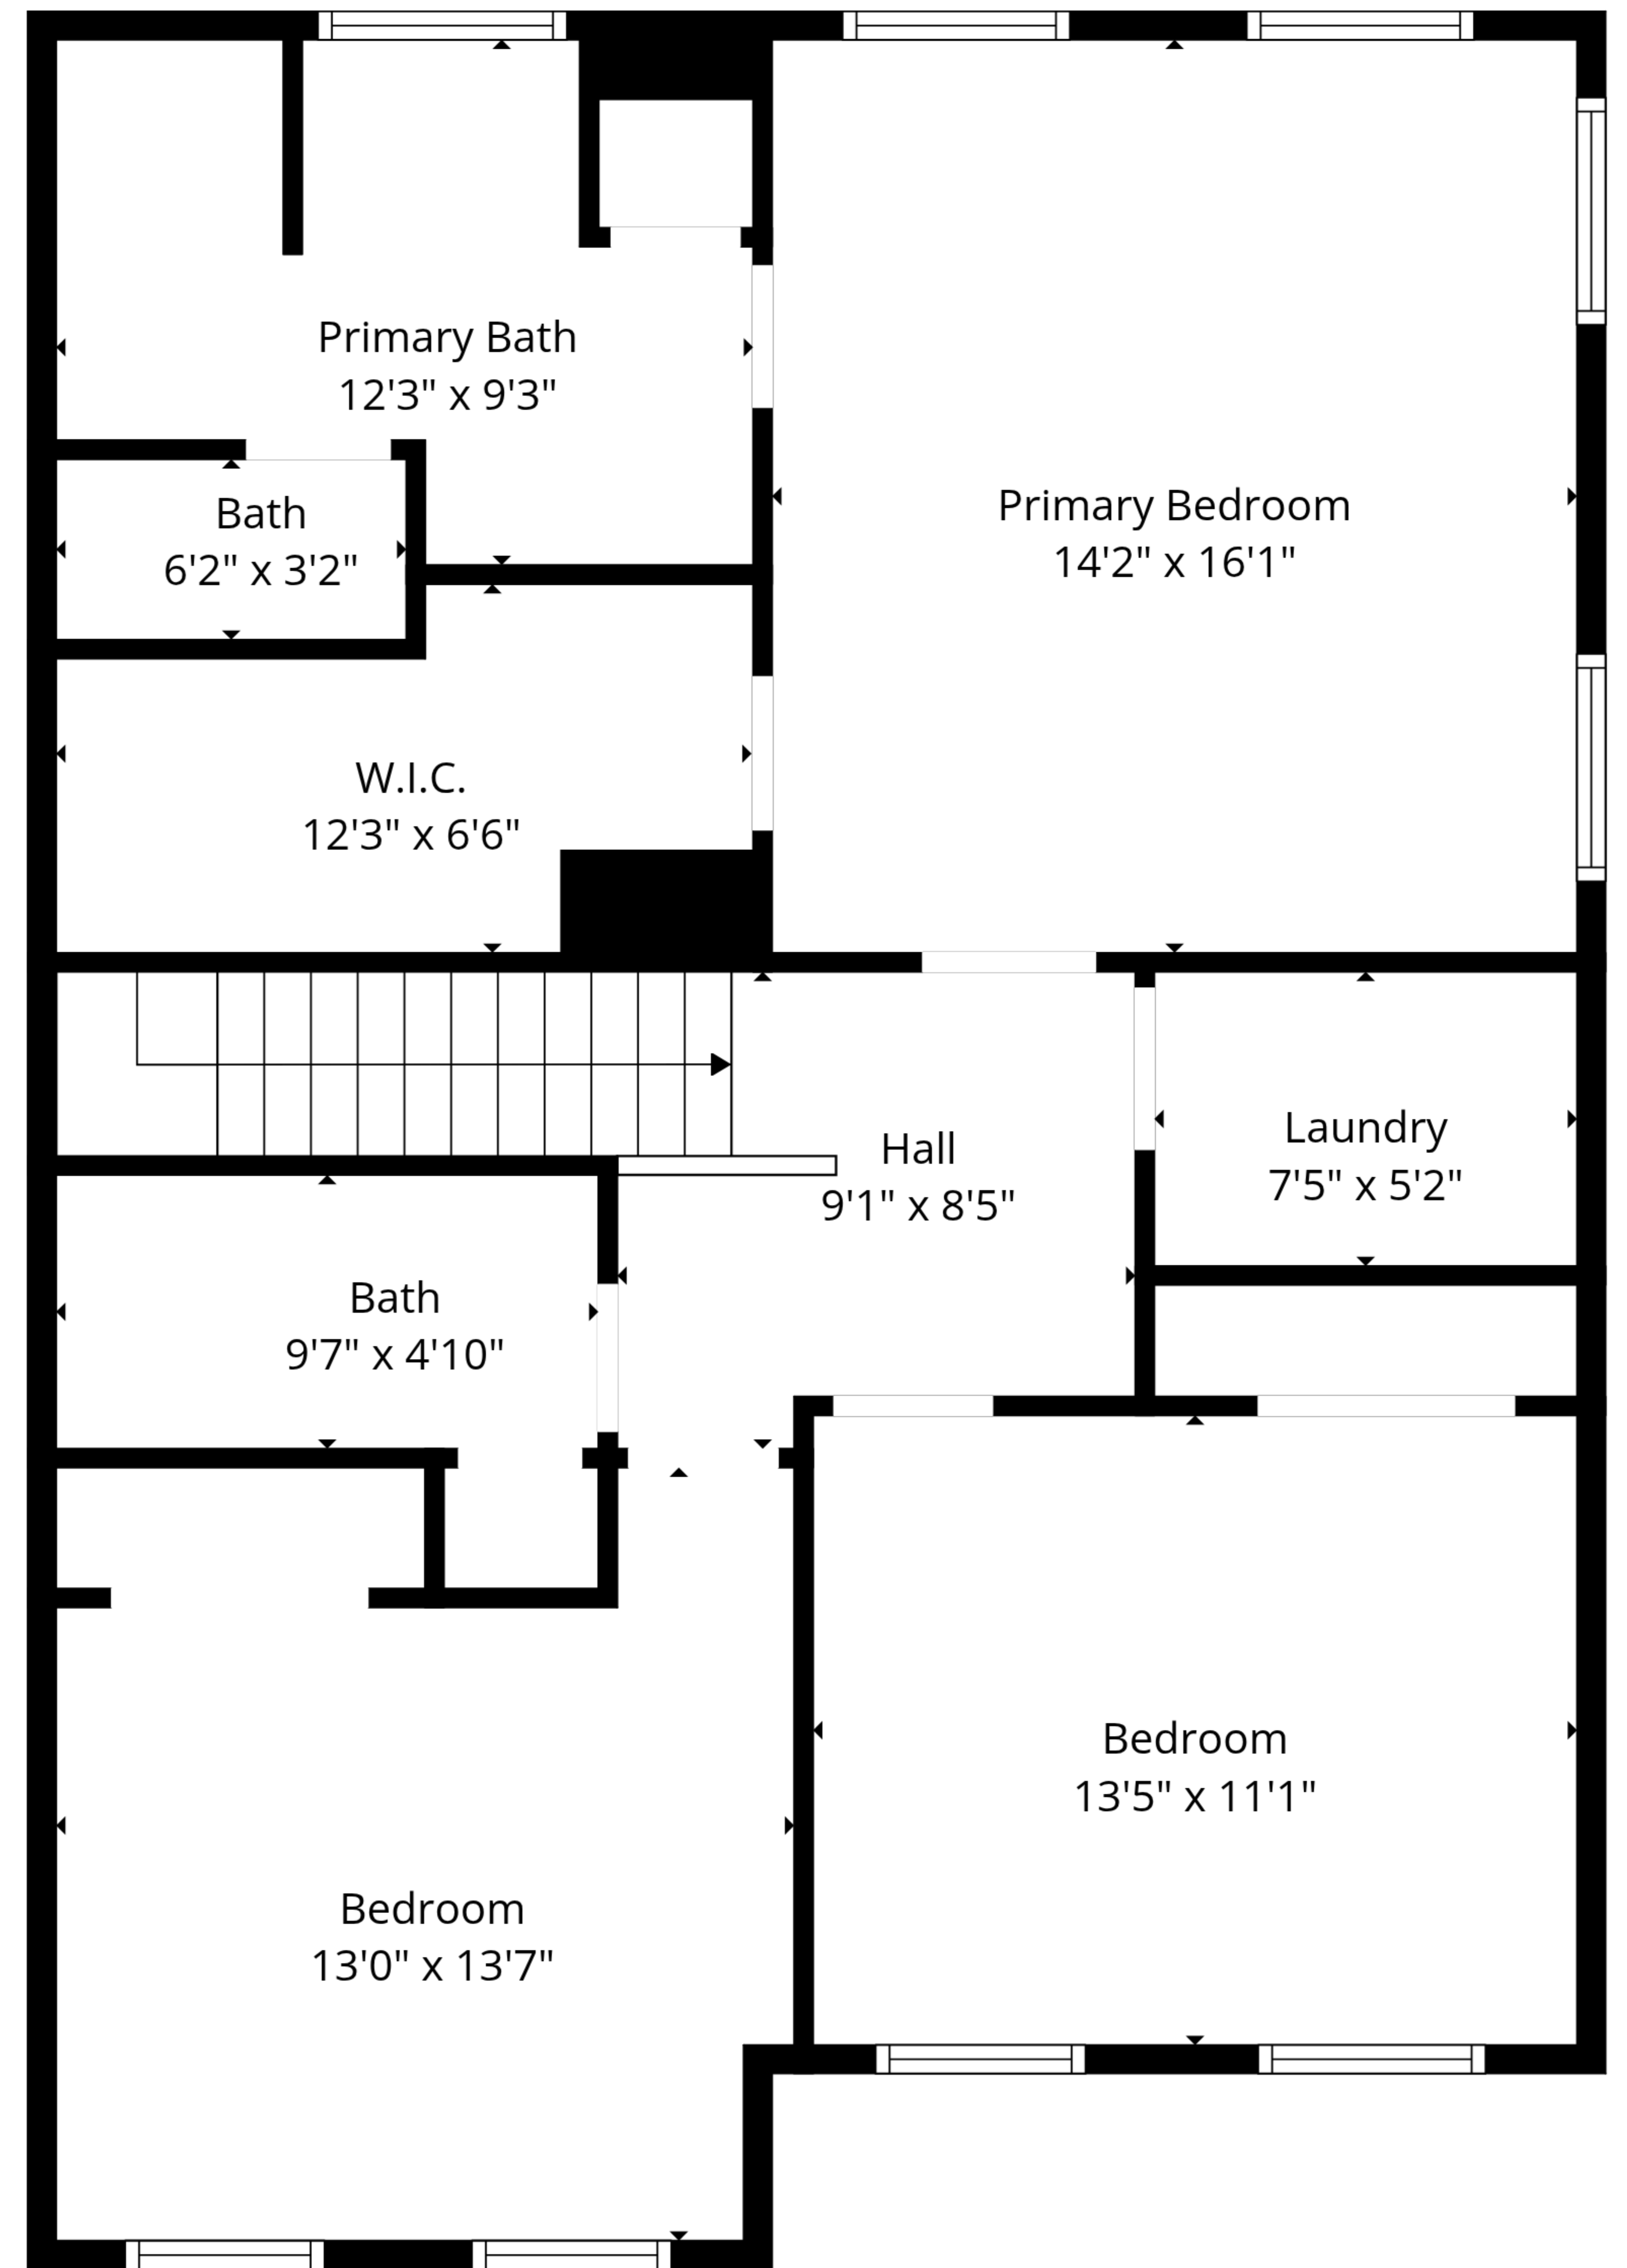

**TOTAL: 1959 sq. ft**  
1st floor: 972 sq. ft, 2nd floor: 987 sq. ft  
EXCLUDED AREAS: WALLS: 127 sq. ft

Sizes And Dimensions Are Approximate. Actual May Vary.

**TOTAL: 1959 sq. ft**  
1st floor: 972 sq. ft, 2nd floor: 987 sq. ft  
EXCLUDED AREAS: WALLS: 127 sq. ft

Sizes And Dimensions Are Approximate. Actual May Vary.

1st Floor

2nd Floor

**TOTAL: 1959 sq. ft**  
 1st floor: 972 sq. ft, 2nd floor: 987 sq. ft  
 EXCLUDED AREAS: WALLS: 127 sq. ft

Sizes And Dimensions Are Approximate. Actual May Vary.