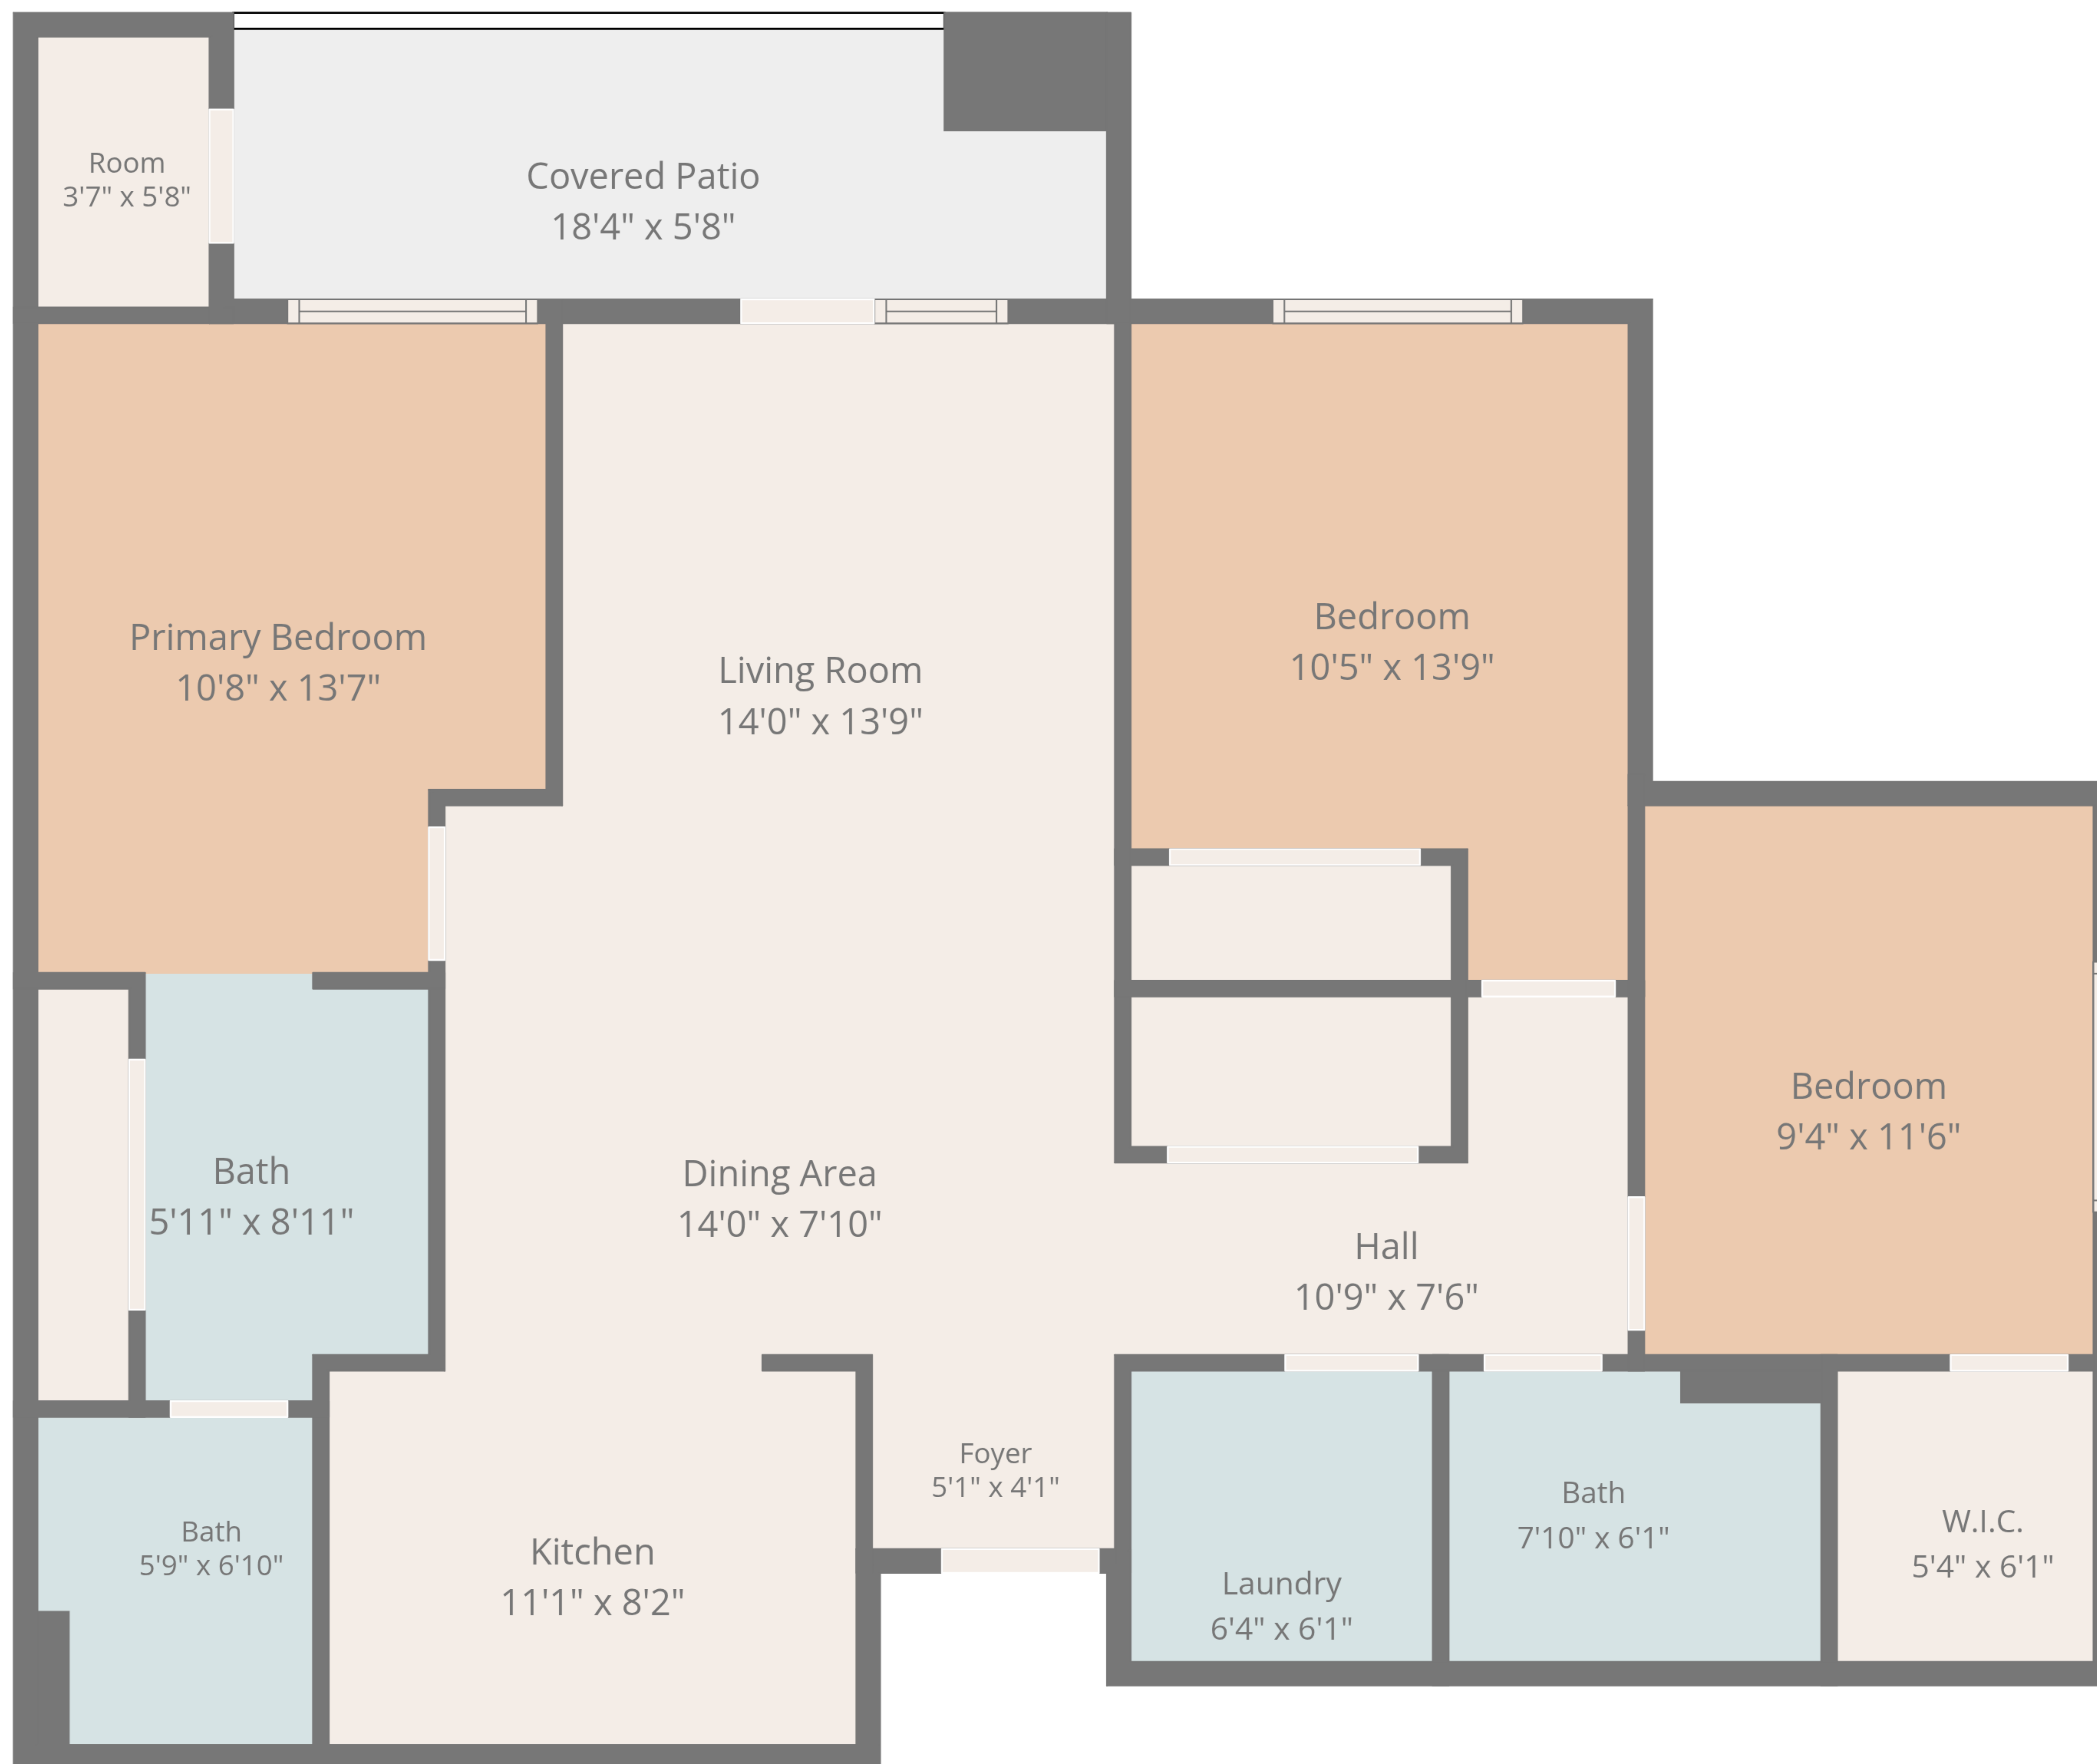

**TOTAL: 1147 sq. ft**

1st floor: 1147 sq. ft

EXCLUDED AREAS: COVERED PATIO: 110 sq. ft, WALLS: 85 sq. ft

**TOTAL: 1147 sq. ft**

1st floor: 1147 sq. ft

EXCLUDED AREAS: COVERED PATIO: 110 sq. ft, WALLS: 85 sq. ft