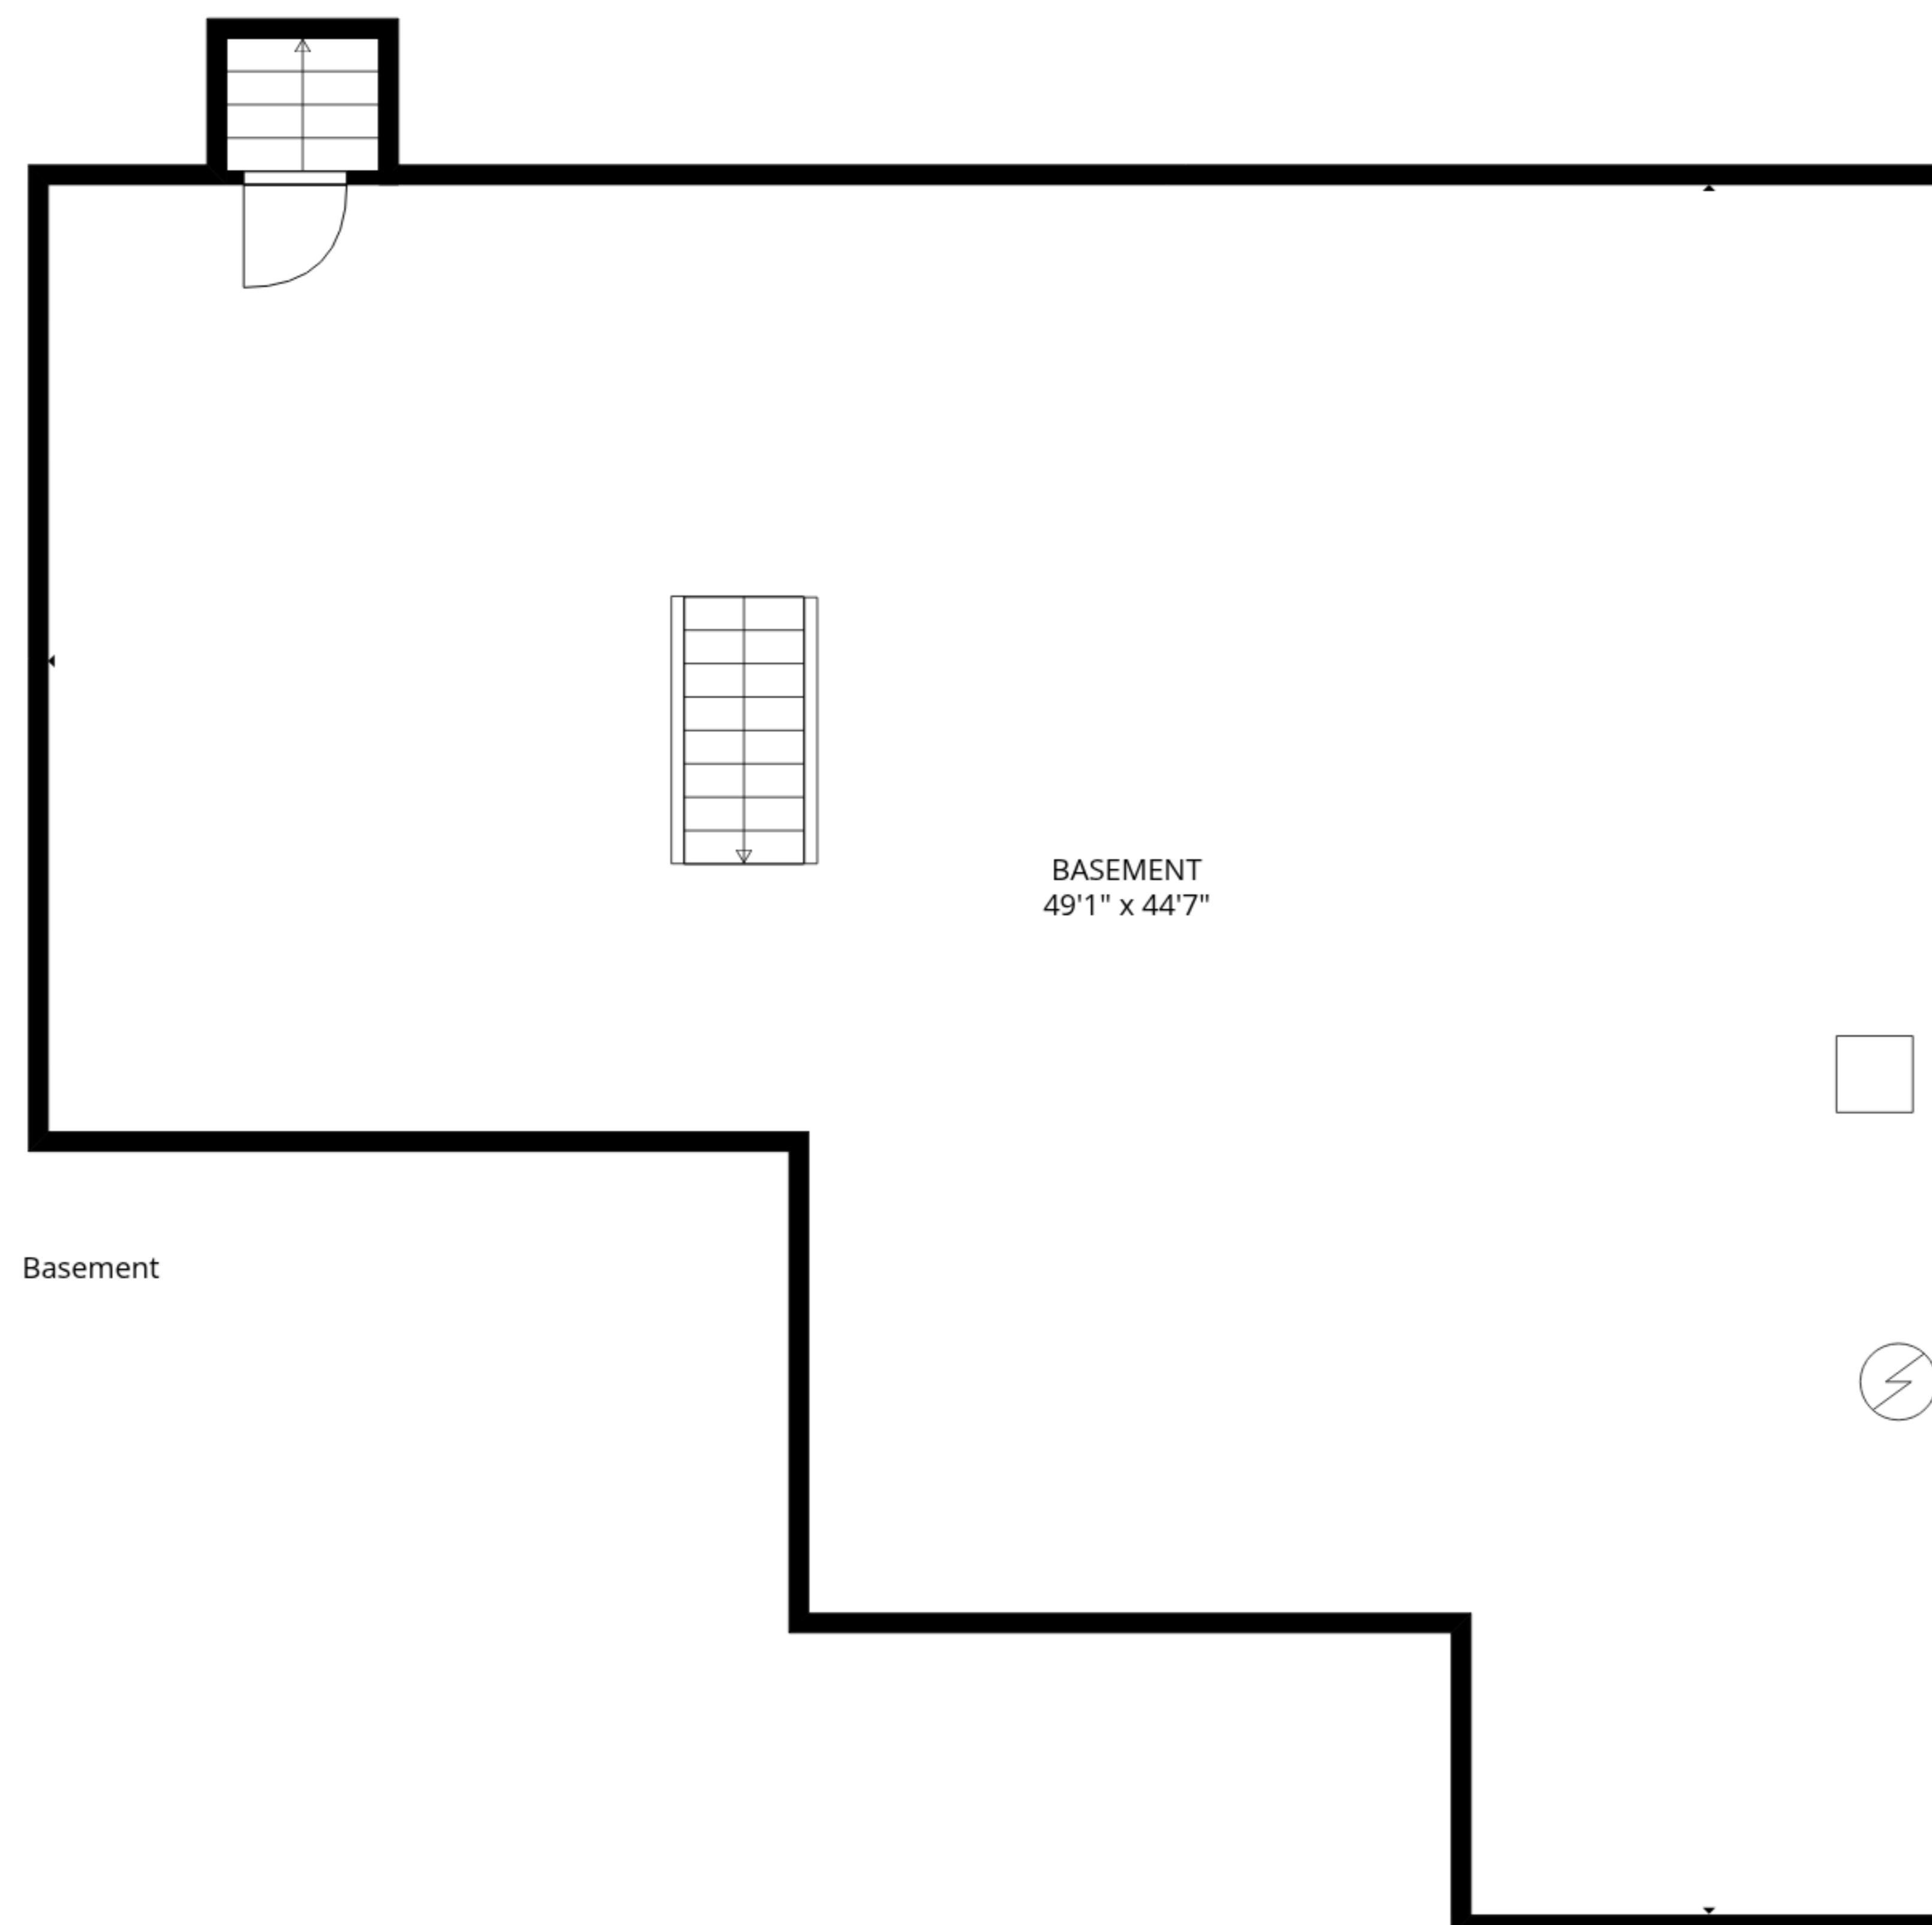

BASEMENT
49'1" x 44'7"

TOTAL: 3337 sq. ft
Basement: 1676 sq. ft, 1st floor: 1661 sq. ft
EXCLUDED AREAS: GARAGE: 376 sq. ft, WALLS: 216 sq. ft

MEASUREMENTS ARE DEEMED RELIABLE BUT ARE NOT GUARANTEED.

TOTAL: 3337 sq. ft

Basement: 1676 sq. ft, 1st floor: 1661 sq. ft

EXCLUDED AREAS: GARAGE: 376 sq. ft, WALLS: 216 sq. ft

MEASUREMENTS ARE DEEMED RELIABLE BUT ARE NOT GUARANTEED.

1st floor

Basement

TOTAL: 3337 sq. ft
 Basement: 1676 sq. ft, 1st floor: 1661 sq. ft
 EXCLUDED AREAS: GARAGE: 376 sq. ft, WALLS: 216 sq. ft