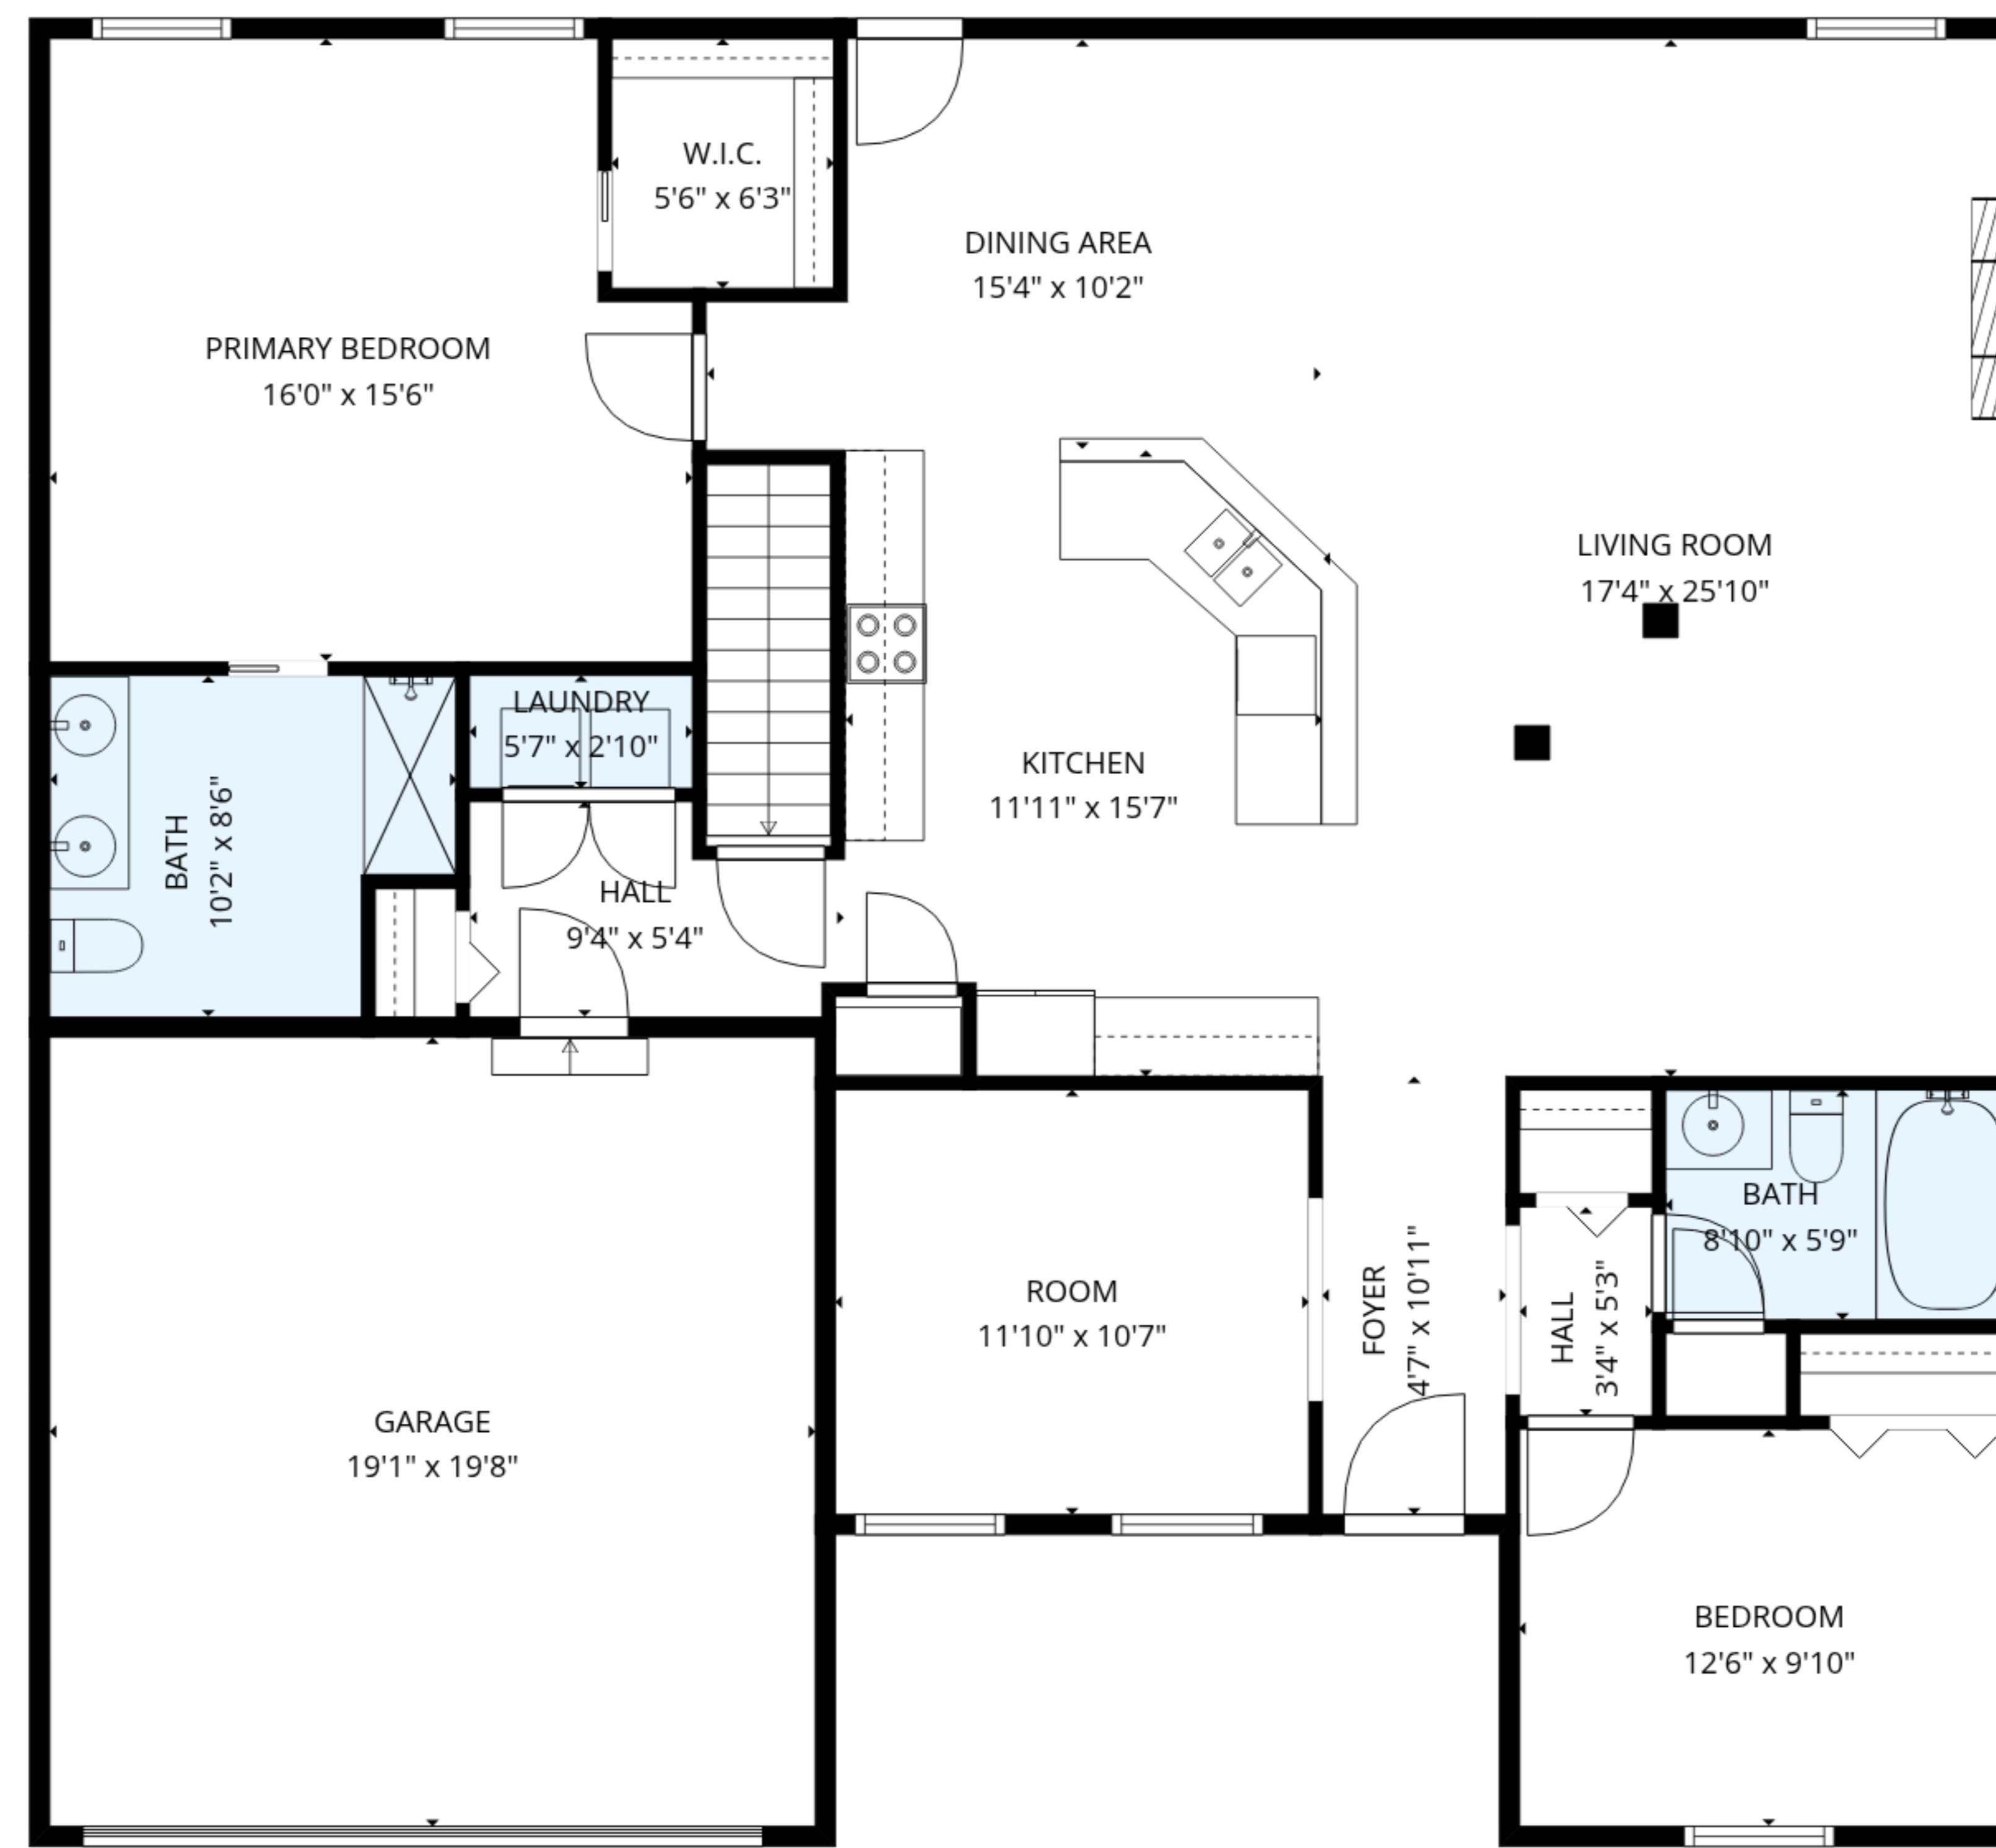

BASEMENT
49'1" x 44'7"

TOTAL: 3337 sq. ft
Basement: 1676 sq. ft, 1st floor: 1661 sq. ft
EXCLUDED AREAS: GARAGE: 376 sq. ft, WALLS: 216 sq. ft

MEASUREMENTS ARE DEEMED RELIABLE BUT ARE NOT GUARANTEED.

TOTAL: 3337 sq. ft

Basement: 1676 sq. ft, 1st floor: 1661 sq. ft

EXCLUDED AREAS: GARAGE: 376 sq. ft, WALLS: 216 sq. ft

MEASUREMENTS ARE DEEMED RELIABLE BUT ARE NOT GUARANTEED.

1st floor

Basement

TOTAL: 3337 sq. ft
 Basement: 1676 sq. ft, 1st floor: 1661 sq. ft
 EXCLUDED AREAS: GARAGE: 376 sq. ft, WALLS: 216 sq. ft