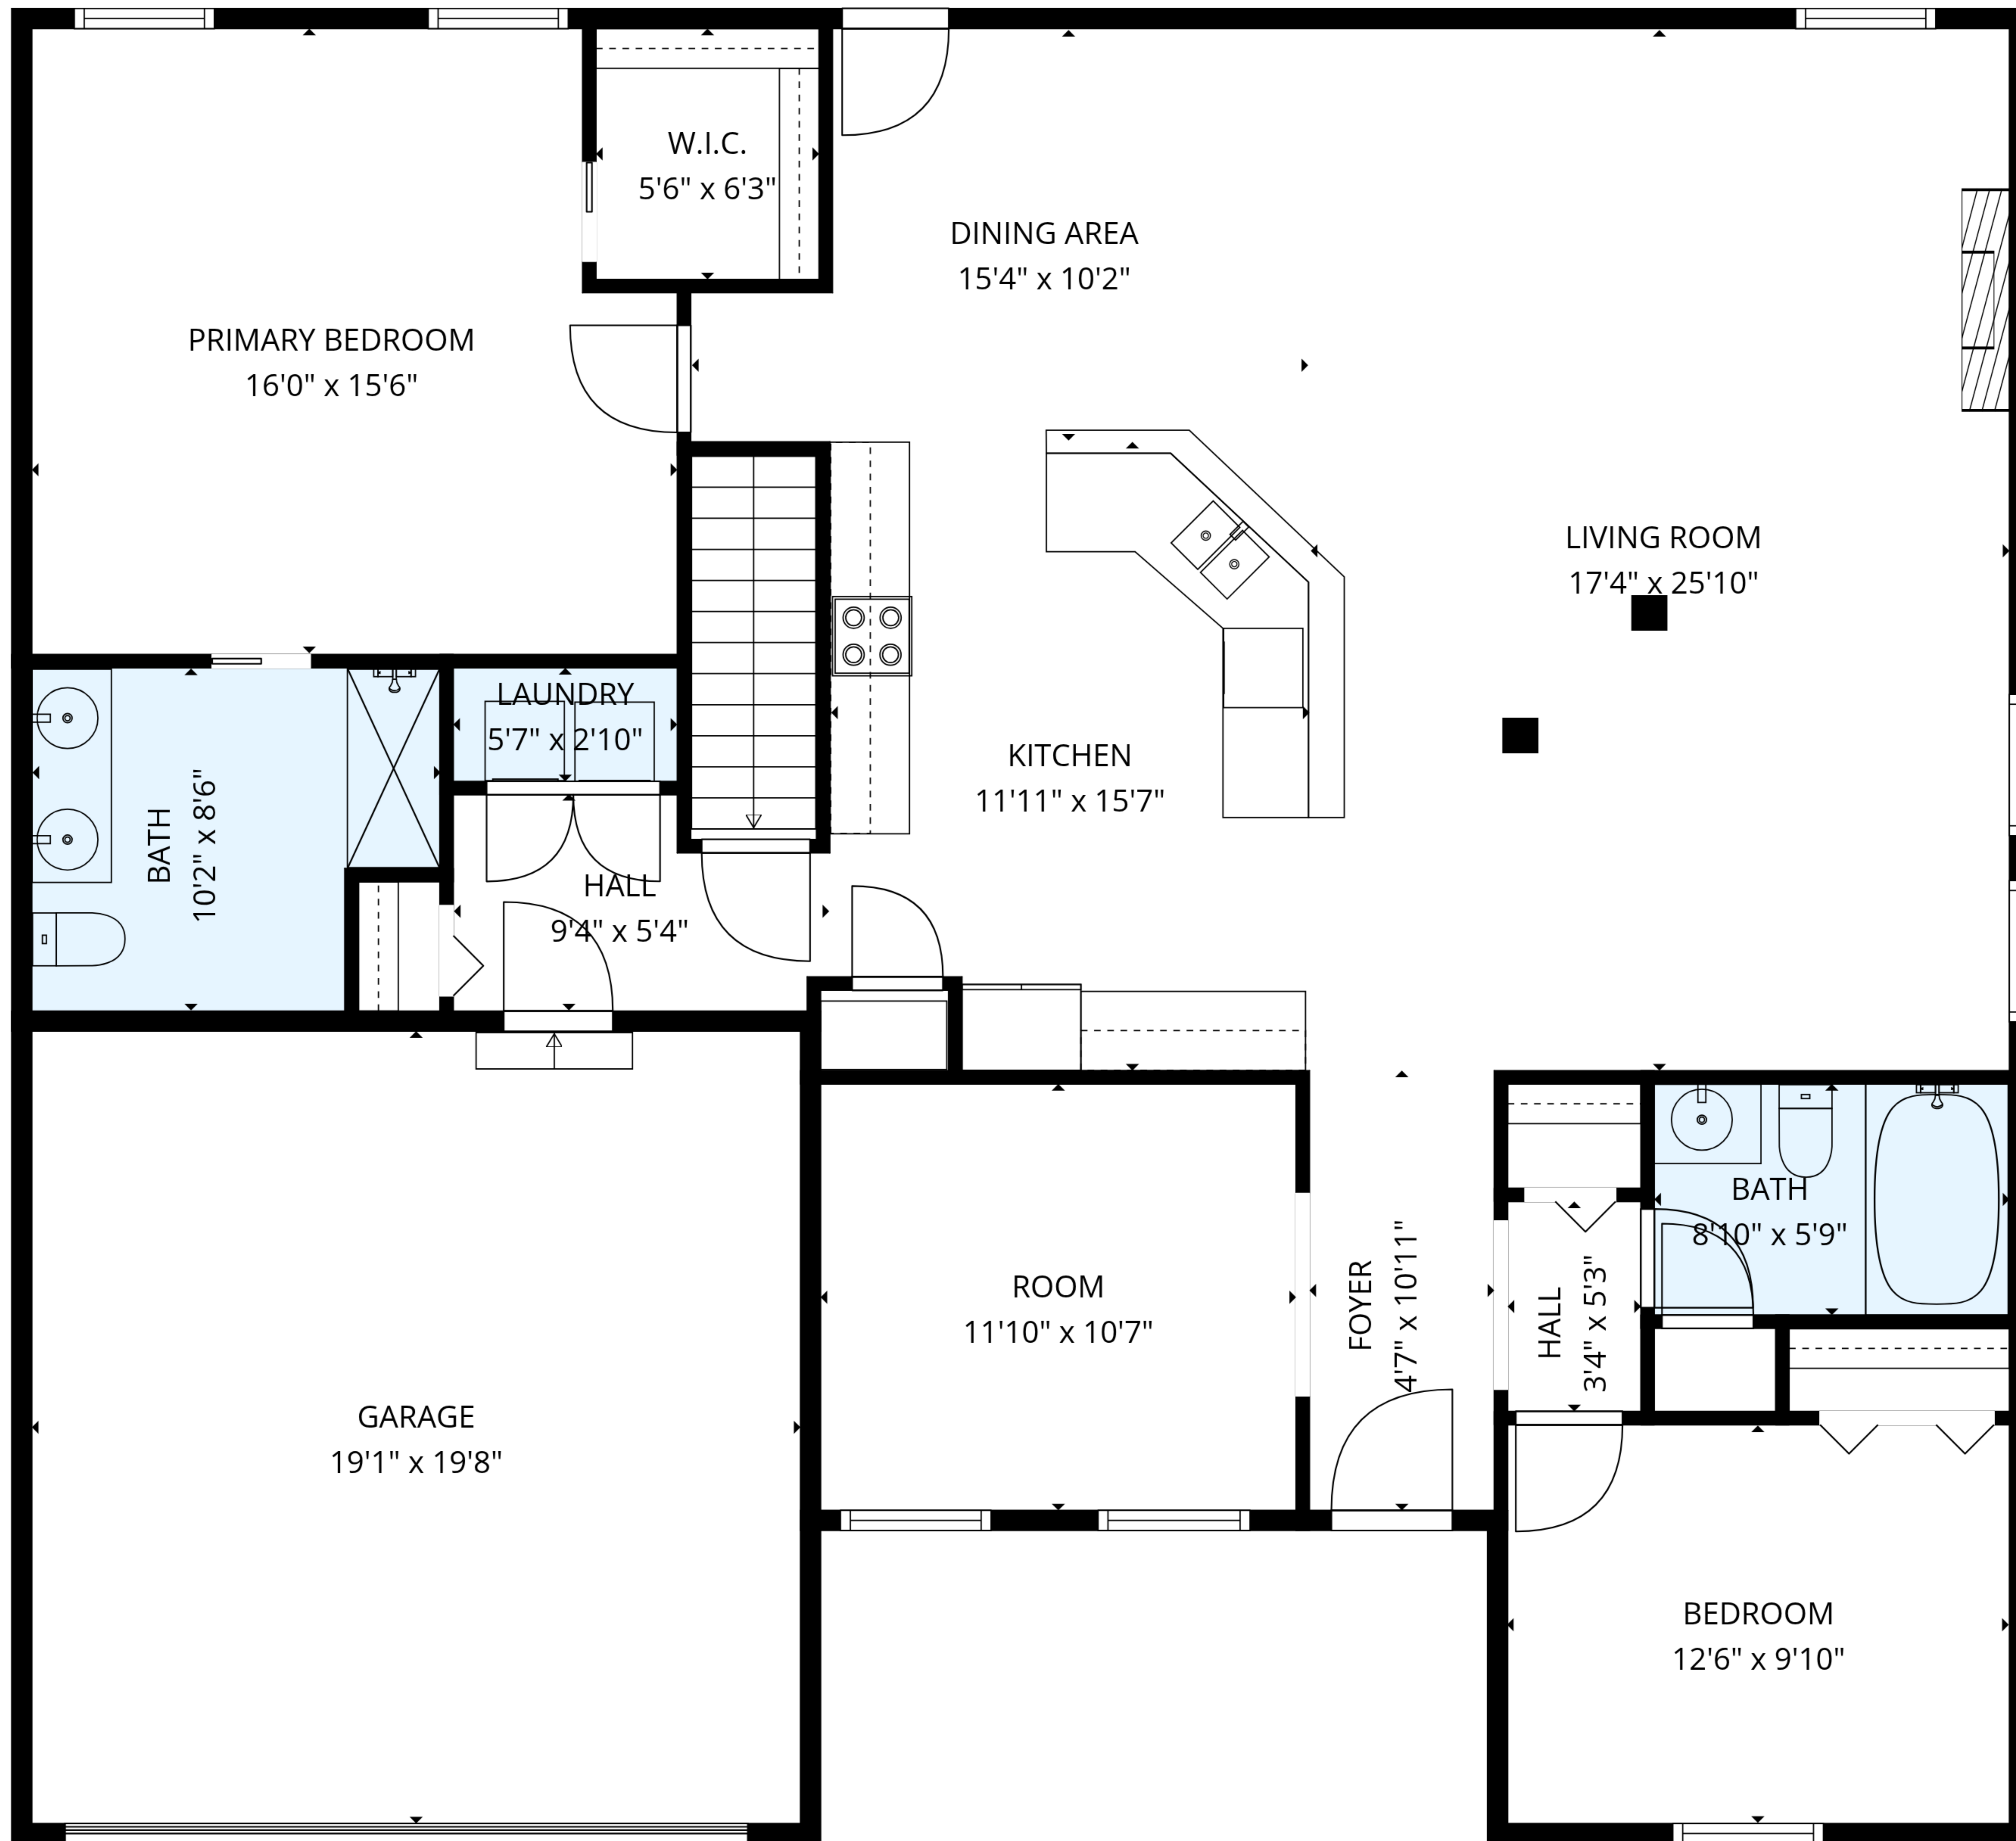

BASEMENT
49'1" x 44'7"

TOTAL: 3337 sq. ft
Basement: 1676 sq. ft, 1st floor: 1661 sq. ft
EXCLUDED AREAS: GARAGE: 376 sq. ft, WALLS: 216 sq. ft

MEASUREMENTS ARE DEEMED RELIABLE BUT ARE NOT GUARANTEED.

TOTAL: 3337 sq. ft

Basement: 1676 sq. ft, 1st floor: 1661 sq. ft

EXCLUDED AREAS: GARAGE: 376 sq. ft, WALLS: 216 sq. ft

MEASUREMENTS ARE DEEMED RELIABLE BUT ARE NOT GUARANTEED.

1st floor

Basement

TOTAL: 3337 sq. ft
 Basement: 1676 sq. ft, 1st floor: 1661 sq. ft
 EXCLUDED AREAS: GARAGE: 376 sq. ft, WALLS: 216 sq. ft