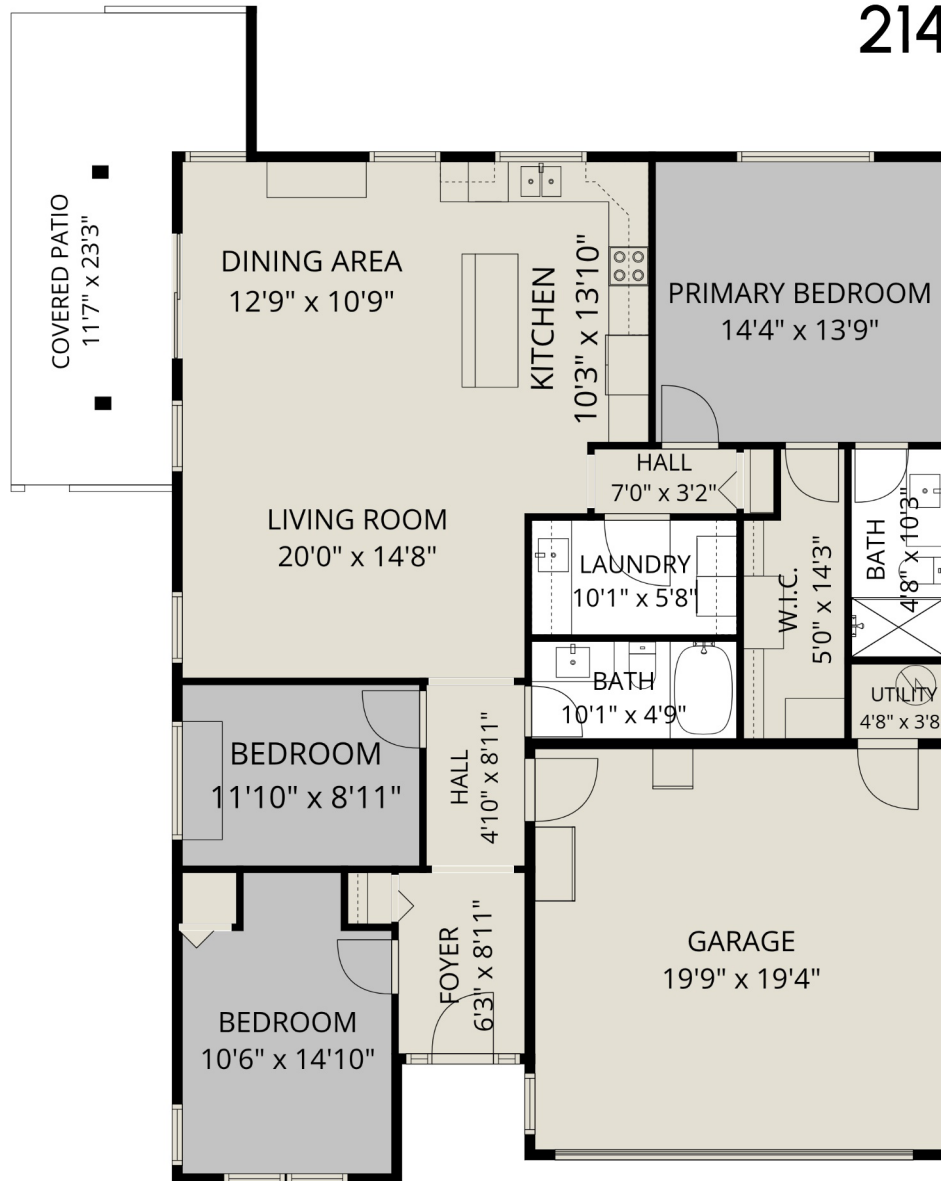

214 46000 Thomas Rd

Lindsay Philbrook
(604) 799-7630

lindsay.philbrook@outlook.com

Estimated Areas:

Main Floor: 1483 sq. ft

Total: 1483 Sq. Ft